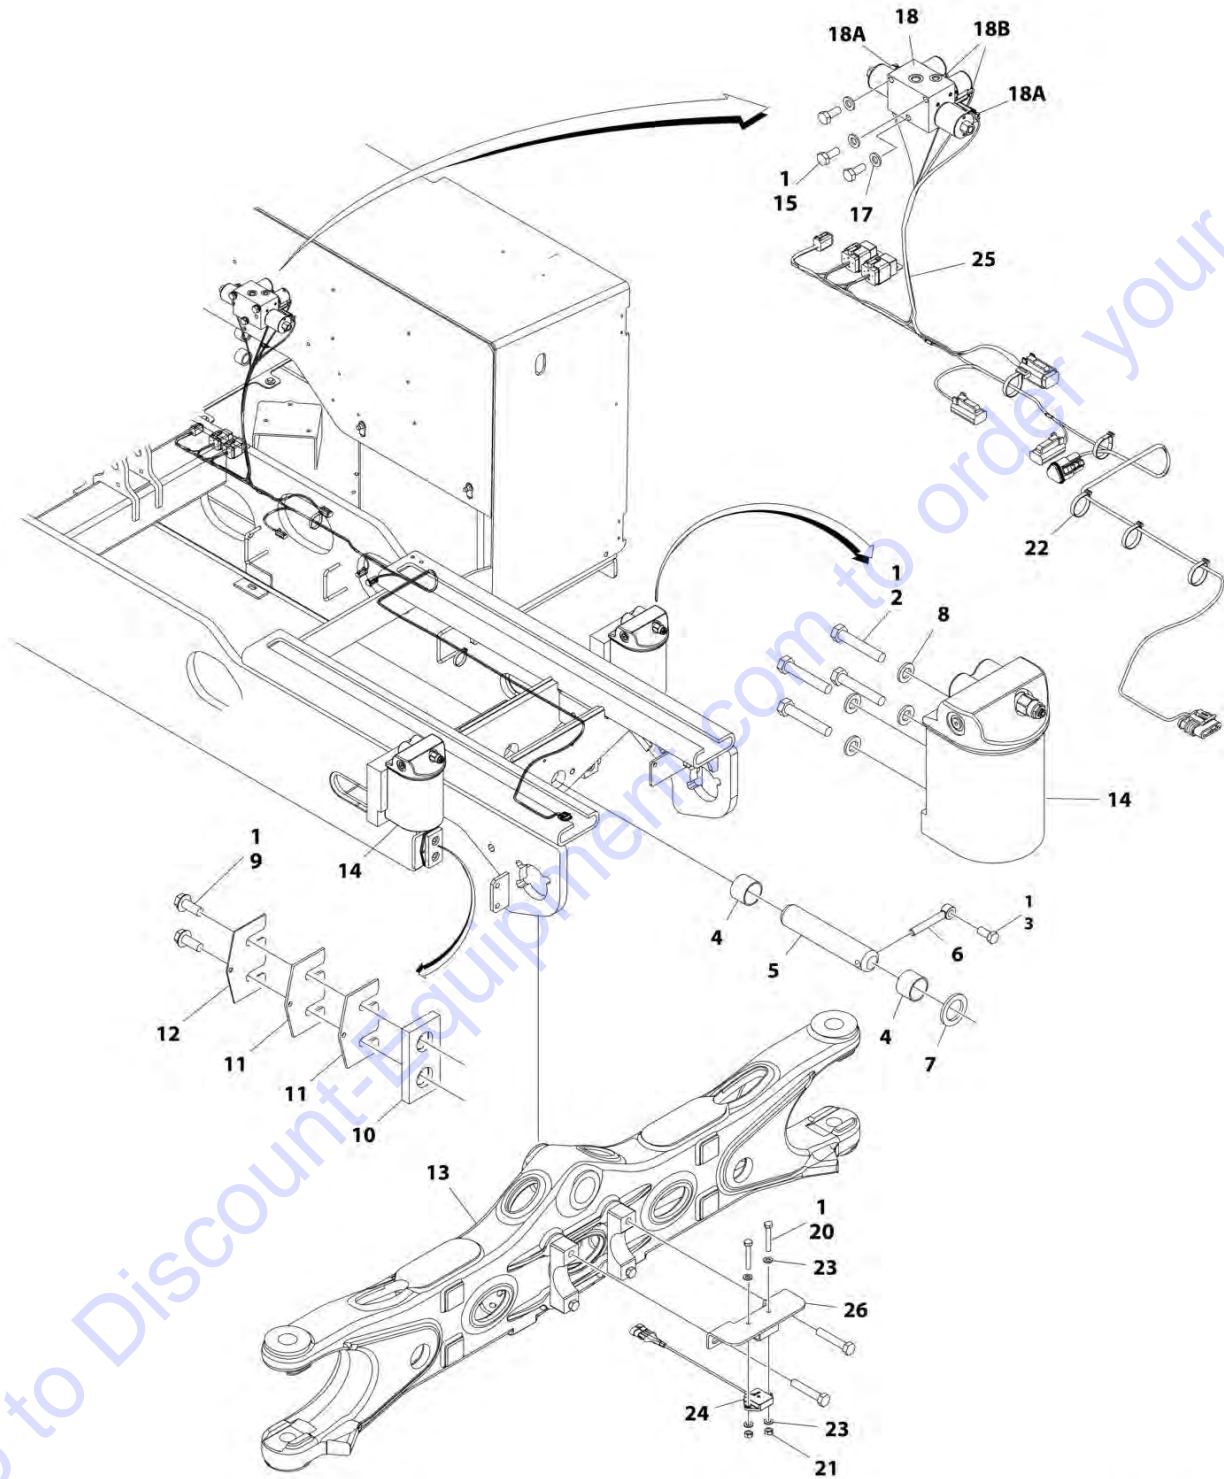

SECTION 1 - FRAME

FIGURE 1-2. AXLE INSTALLATION - OSCILLATING

ART_1001177749

SECTION 1 - FRAME

FIGURE 1-2. AXLE INSTALLATION - OSCILLATING

ITEM	PART NUMBER	QTY	DESCRIPTION	REV
	1001177749	Ref	AXLE INSTALLATION - OSCILLATING	F
1	0100011	AR	Compound, Locking	
2	0701222	8	Bolt M12 x 70	
3	0761615	1	Bolt M16 x 35	
4	0961950	2	Bearing	
5	3422592	1	Pin	
6	3841258	1	Keeper, Pin	
7	4740158	1	Washer	
8	5241200	8	Washer M12	
9	5251012	4	Bolt M10 x 25	
10	1001118511	2	Pad, Wear	
11	1001118518	4	Shim 11Ga	
12	1001118519	2	Shim 16Ga	
13	1001162995	1	Axle	
14	1001163580	2	Axle Lockout Cylinder Assembly (See Separate Breakdown in CYLINDER SECTION)	
15	0701012	3	Bolt M10 x 25	
17	5241000	3	Washer M10	
18	1001191201	1	Axle Lockout Valve Assembly	
18A	7012910	2	Cartridge, Solenoid Less Coil	
18A	2900708	2	Seal Kit - 7012910 Valve	
18A	70003977	2	Nut, Coil	
18A	70050516	2	Coil	
18B	70005163	2	Cartridge, Solenoid Less Coil	
18B	70005164	2	Seat Kit - 70005163 Valve	
18B	7022390	2	Nut, Coil	
18B	70002963	2	Coil	
20	0700616	2	Bolt M6 x 40	
21	3290601	2	Nut M6	
22	4240018	5	Tie-Strap	
23	4811700	4	Washer M6	
24	1001186467	1	Sensor, Dual Axis	
25	1001187601	1	Oscillating Axle Harness (See Separate Breakdown in ELECTRICAL SECTION)	
26	1001187695	1	Bracket