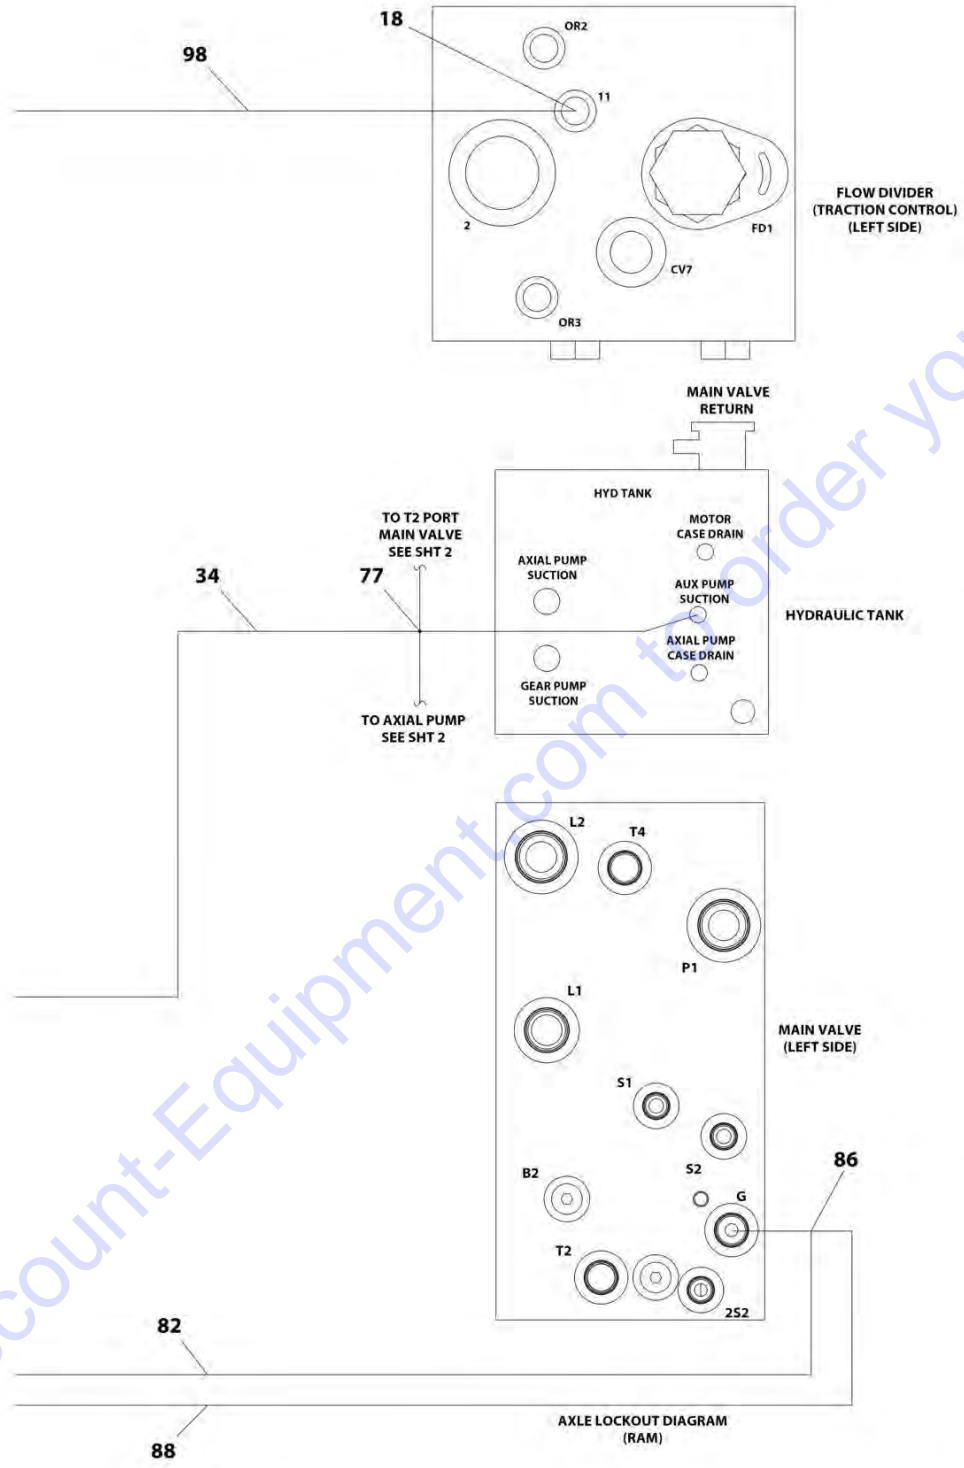

SECTION 7 - HYDRAULIC

ART_100117750_6OF7