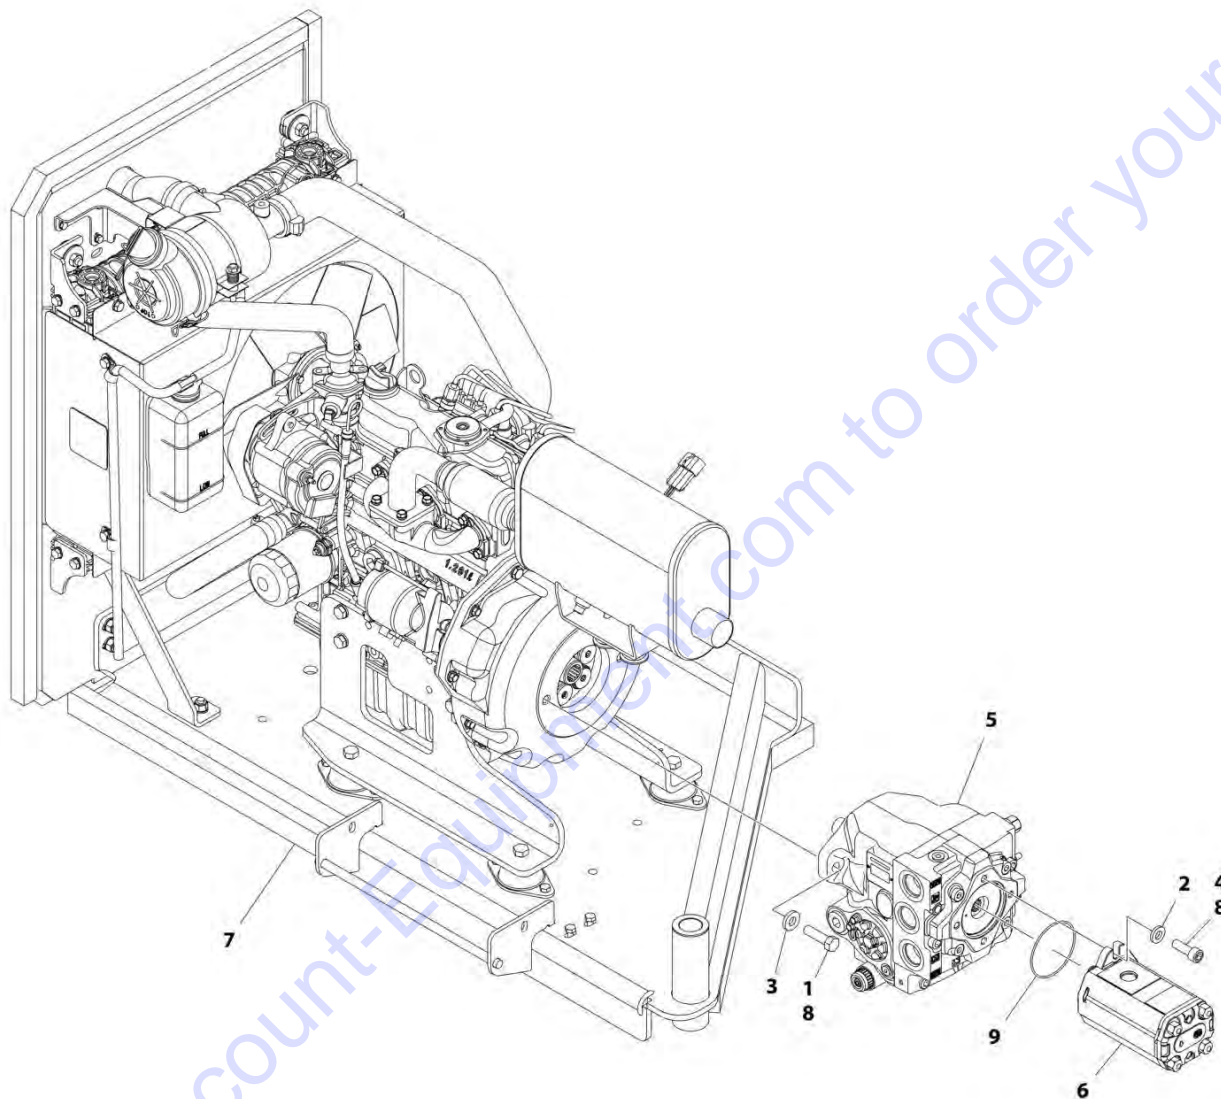

SECTION 3 - ENGINE

FIGURE 3-9. ENGINE AND PUMP SUB-ASSEMBLY - KUBOTA DIESEL T4F (SN E20000676 through E20000722)

ART_1001184498

SECTION 3 - ENGINE

FIGURE 3-9. ENGINE AND PUMP SUB-ASSEMBLY - KUBOTA DIESEL T4F (SN E200000676 through E200000722)

ITEM	PART NUMBER	QTY	DESCRIPTION	REV
	1001184498	Ref	ENGINE AND PUMP SUB-ASSEMBLY - KUBOTA DIESEL T4F	E
1	0641814	2	Bolt 1/2 x 1-3/4	
2	4891600	2	Washer 3/8	
3	4891800	2	Washer 1/2	
4	83191040	2	Capscrew M10 x 30	
5	1001101331	1	Piston Pump Assembly (See Separate Breakdown in this Section)	
6	1001181393	1	Gear Pump Assembly	
6	7023929	1	Seal Kit - 1001181393 Pump (Note: Seal Kit is only service component available)	
7	1001184392	NLA	Engine Assembly - Kubota Diesel T4F (Use p/n 1001238775) (See Separate Breakdown in this Section)	
7	1001238775	1	Engine Assembly - Kubota Diesel T4F (See Separate Breakdown in this Section)	
8	0100011	AR	Compound, Locking	
9	3790152	1	O-Ring	

Go to Discount-Equipment.com to order your parts