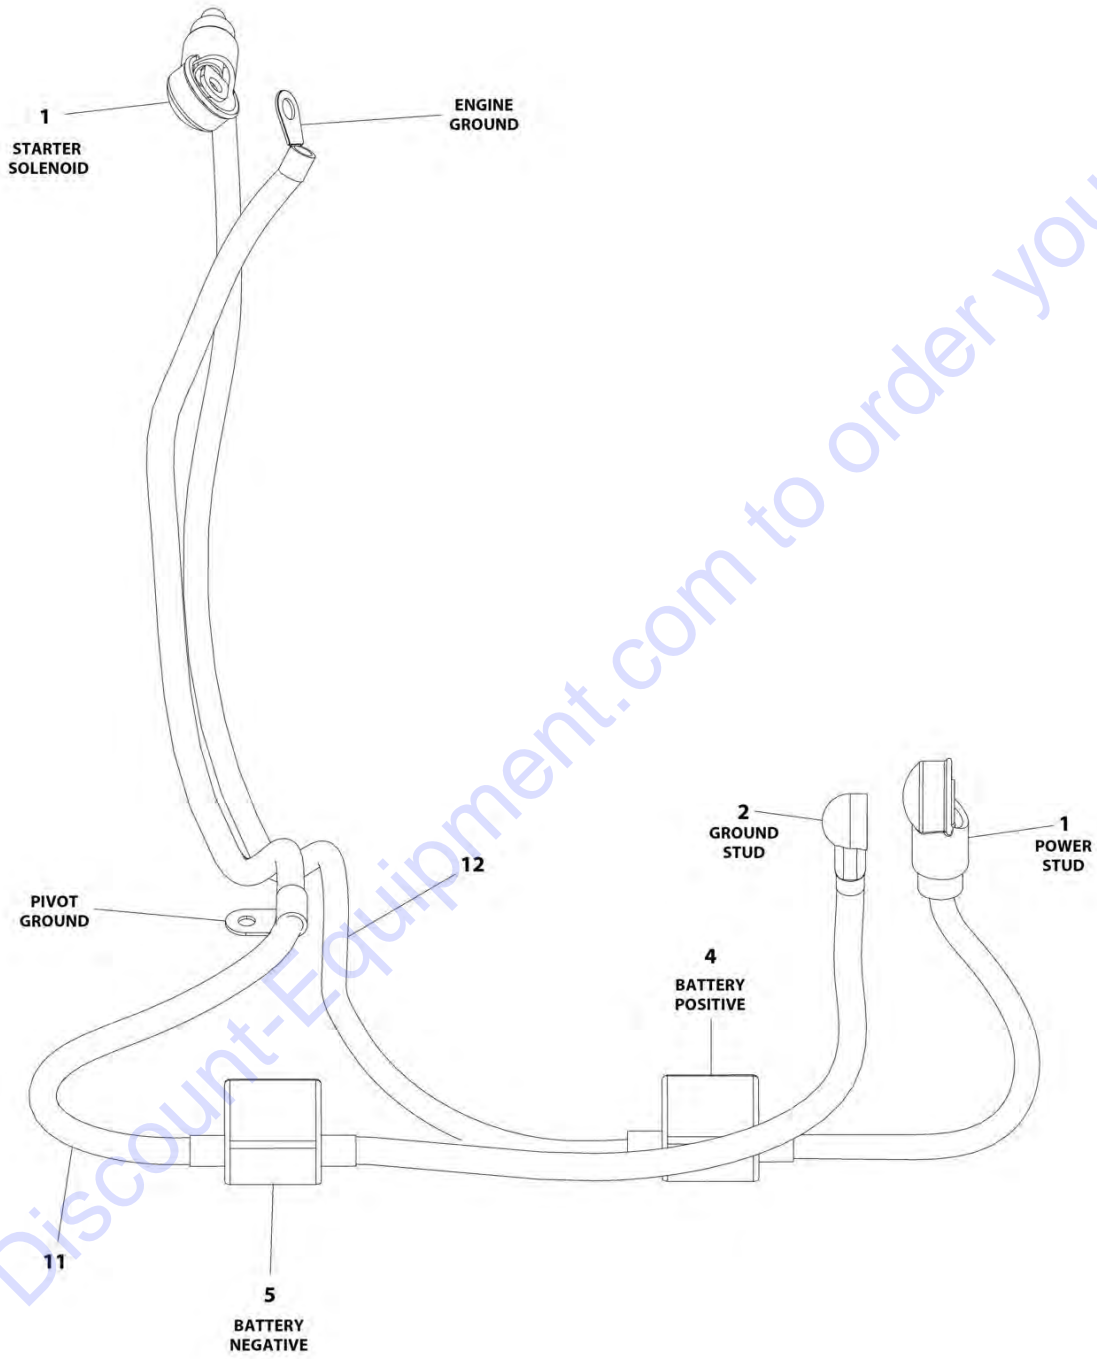

SECTION 8 - ELECTRICAL

FIGURE 8-11. BATTERY CABLE KIT - DIESEL ENGINES

ART_1001186428

SECTION 8 - ELECTRICAL

FIGURE 8-11. BATTERY CABLE KIT - DIESEL ENGINES

ITEM	PART NUMBER	QTY	DESCRIPTION	REV
	1001186428	Ref	BATTERY CABLE KIT - DIESEL ENGINES	D
1	0840052	2	Boot	
2	1001098765	1	Boot	
4	1001186483	1	Boot	
5	1001186484	1	Boot	
11	70009008	1	Cable, Negative	
12	70009009	1	Cable, Positive	

Go to Discount-Equipment.com to order your parts