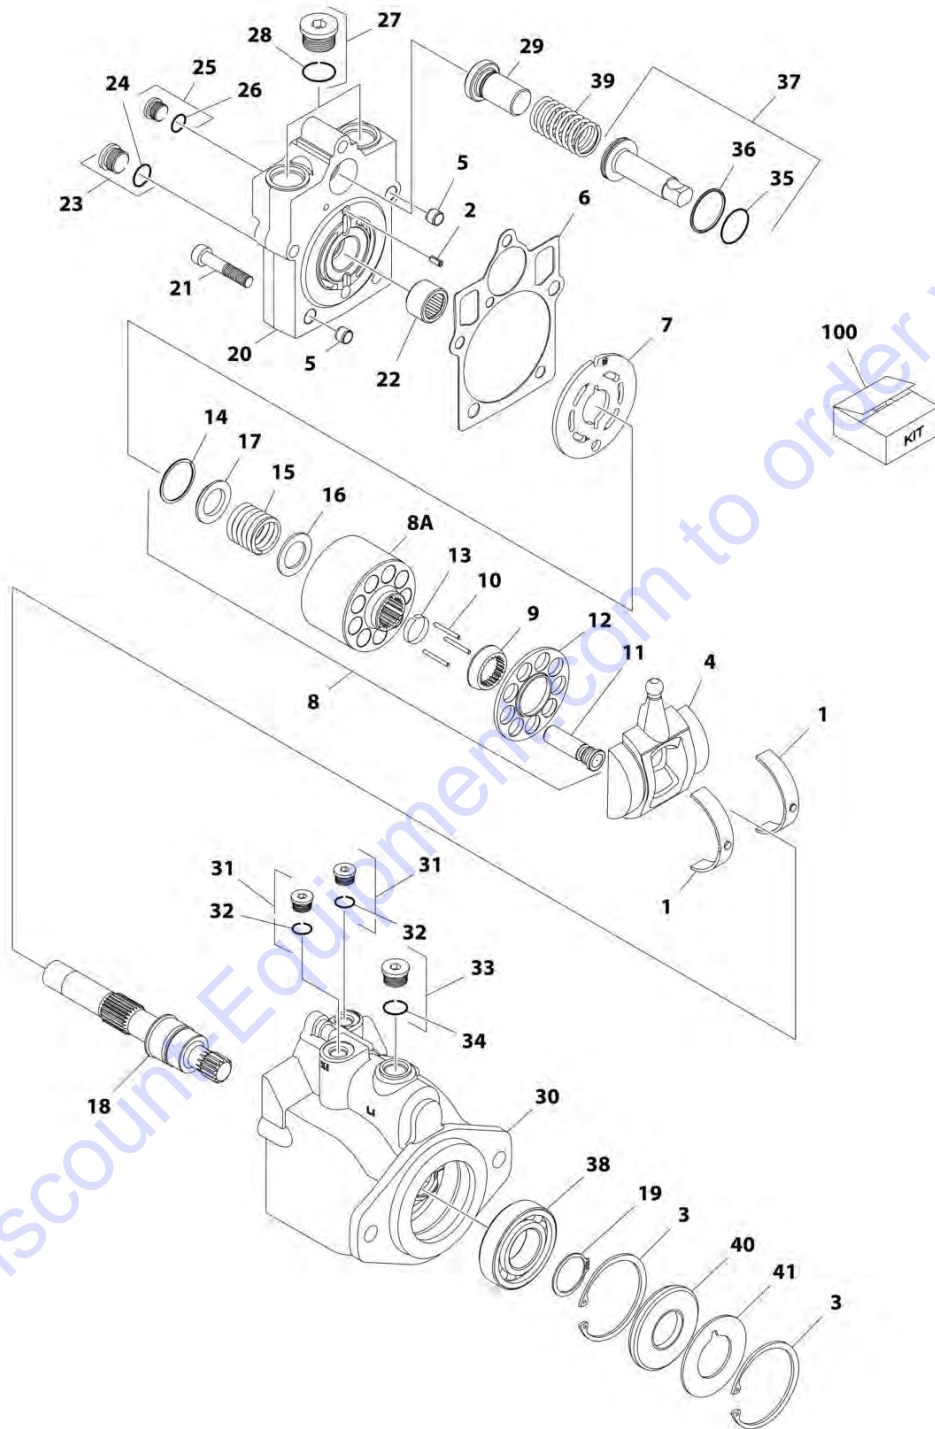

SECTION 1 - FRAME

FIGURE 1-7. DRIVE MOTOR ASSEMBLY

ART_1001102805

FIGURE 1-7. DRIVE MOTOR ASSEMBLY

ITEM	PART NUMBER	QTY	DESCRIPTION	REV
	1001102805	Ref	DRIVE MOTOR ASSEMBLY	D
1	7022302	2	Bearing, Journal	
2	7007446	1	Pin	
3	7007438	2	Ring, Retaining	
4	7022305	1	Swash Plate	
5	See Note	2	Pin (Note: Not Available for Purchase)	
6	See Note	1	Gasket (Note: Use Item 100)	
7	7024862	1	Plate, Valve	
8	7023907	1	Cylinder Block Kit (Includes Items 8A & 9-17)	
8A	See Note	1	Block, Cylinder (Note: Use Item 8)	
9	7021277	1	Guide, Slipper Retainer	
10	7021275	3	Pin, Slipper Hold Down	
11	See Note	9	Piston Assembly (Note: Use Item 8)	
12	7021276	1	Retainer, Hold Down Pin	
13	7022310	1	Retainer, Slipper	
14	7022311	1	Ring, Retaining	
15	7022312	1	Spring	
16	7024868	1	Washer	
17	7022314	1	Retainer, Spring	
18	7023910	1	Shaft	
19	7007439	1	Ring, Retaining	
20	70000797	1	Cap, End - Axial	
21	7022368	5	Screw	
22	7021249	1	Bearing, Needle	
23	2220886	1	Plug (Includes Item 24)	
24	See Note	1	O-Ring (Note: Use Item 23 or 100)	
25	2220883	1	Plug (Includes Item 26)	
26	See Note	1	O-Ring (Note: Use Item 25 or 100)	
27	7027419	2	Plug (Includes Item 28)	
28	See Note	2	O-Ring (Note: Use Item 27 or 100)	
29	7022369	1	Seat, Spring	
30	70001932	1	Housing	
31	2220883	2	Plug (Includes Item 32)	
32	See Note	2	O-Ring (Note: Use Item 31 or 100)	
33	2220886	1	Plug (Includes Item 34)	
34	See Note	1	O-Ring (Note: Use Item 33 or 100)	
35	See Note	1	O-Ring (Note: Use Item 37 or 100)	
36	See Note	1	Ring, Seal (Note: Use Item 37 or 100)	
37	7024854	1	Piston, Servo (Includes Items 35 & 36)	
38	7007437	1	Bearing	
39	7022326	1	Spring	
40	See Note	1	Seal, Lip (Note: Use Item 100)	
41	7022371	1	Washer, Support	
100	7022328	1	Seal Kit (Includes Items 6, 24, 26, 28, 32, 34, 35, 36 & 40)