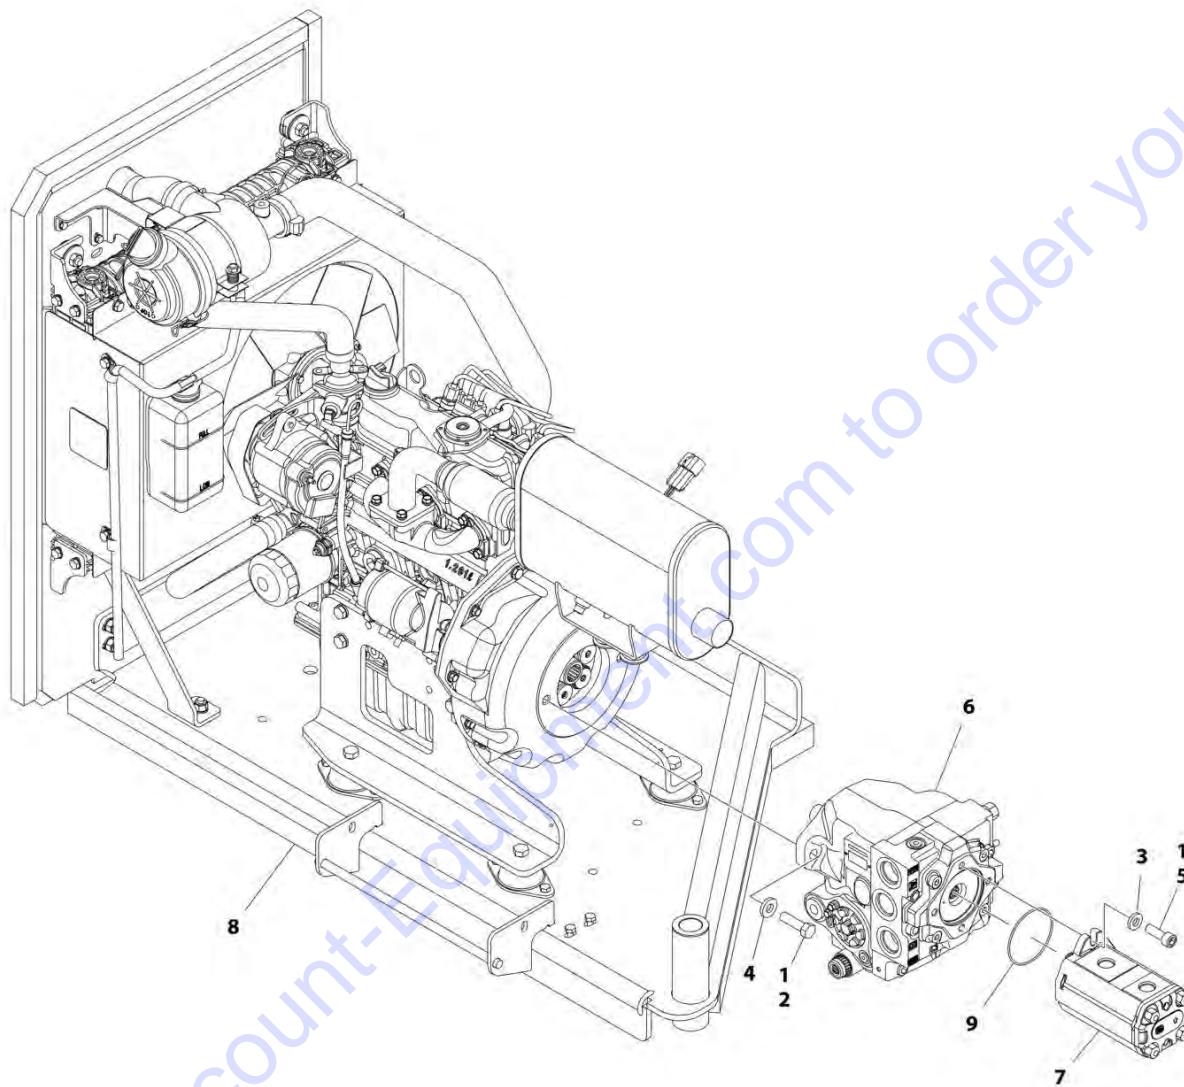

SECTION 3 - ENGINE

FIGURE 3-2. ENGINE AND PUMP SUB-ASSEMBLY - KUBOTA DIESEL STAGE III (SN E20000676 through E20000730)

ART_1001185041

SECTION 3 - ENGINE

FIGURE 3-2. ENGINE AND PUMP SUB-ASSEMBLY - KUBOTA DIESEL STAGE III (SN E200000676 through E200000730)

ITEM	PART NUMBER	QTY	DESCRIPTION	REV
	1001185041	Ref	ENGINE AND PUMP SUB-ASSEMBLY - KUBOTA DIESEL STAGE III	G
1	0100011	AR	Compound, Locking	
2	0641814	2	Bolt 1/2 x 1-3/4	
3	4891600	2	Washer 3/8	
4	4891800	2	Washer 1/2	
5	83191040	2	Capscrew M10 x 30	
6	1001101331	1	Piston Pump Assembly (See Separate Breakdown in this Section)	
7	1001181393	1	Gear Pump Assembly	
7	7023929	1	Seal Kit - 1001181393 Pump (Note: Seal Kit is only service component available)	
8	1001185042	1	Engine Assembly - Kubota Diesel Stage III (See Separate Breakdown in this Section)	
9	3790152	1	O-Ring	

Go to Discount-Equipment.com to order your parts