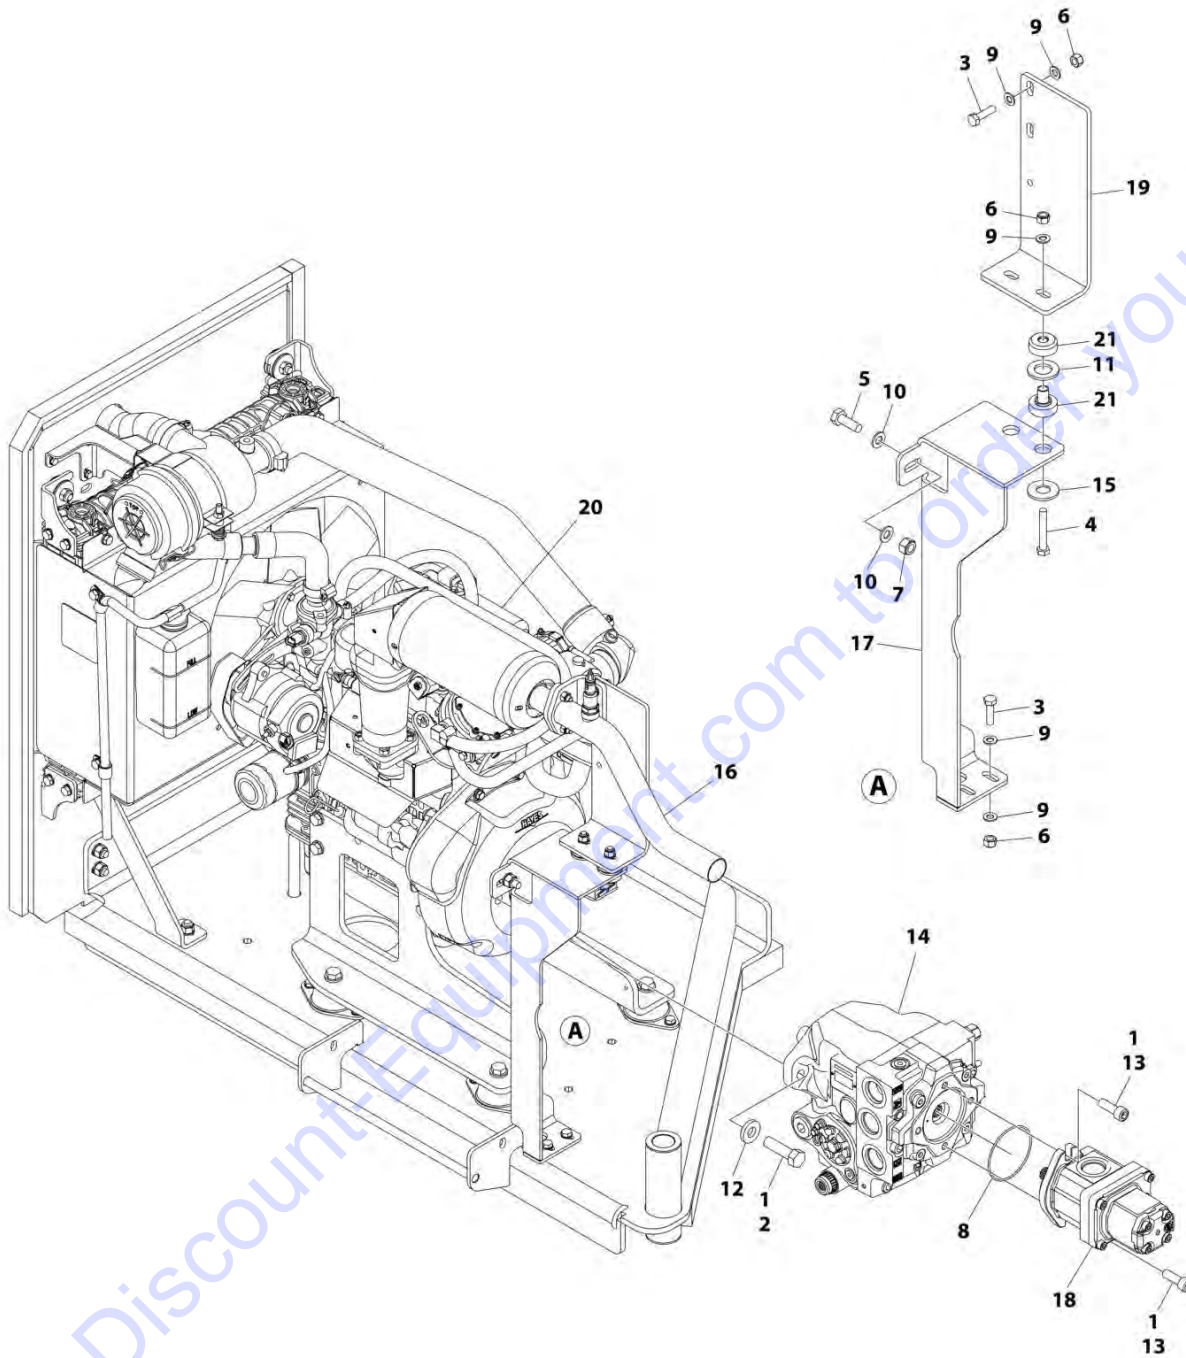

SECTION 3 - ENGINE

FIGURE 3-24. ENGINE AND PUMP SUB-ASSEMBLY - KUBOTA GASOLINE WITH GENERATOR

ART_1001231716

SECTION 3 - ENGINE

FIGURE 3-24. ENGINE AND PUMP SUB-ASSEMBLY - KUBOTA GASOLINE WITH GENERATOR

ITEM	PART NUMBER	QTY	DESCRIPTION	REV
	1001231716	Ref	ENGINE AND PUMP SUB-ASSEMBLY - KUBOTA GASOLINE	A
1	0100011	AR	Compound, Locking	
2	0641814	2	Bolt 1/2 x 1-3/4	
3	0700814	4	Bolt M8 x 30	
4	0700819	2	Bolt M8 x 55	
5	0761014	1	Bolt M10 x 30	
6	3290805	6	Nut M8	
7	3291005	1	Nut M10	
8	3790152	1	O-Ring	
9	4811900	10	Washer M8	
10	4812000	2	Washer M10	
11	4812500	2	Washer M20	
12	4891800	2	Washer 1/2	
13	83191040	2	Capscrew M10 x 30	
14	1001101331	1	Piston Pump Assembly (See Separate Breakdown in this Section)	
15	1001169138	2	Pad	
16	1001186833	1	Tube, Exhaust	
17	1001195600	1	Bracket	
18	1001217291	1	Gear Pump Assembly	
18	70002861	1	Seal Kit - 1001217291 Pump (Note: Seal Kit is only service component available)	
19	1001226420	1	Bracket, Exhaust	
20	1001231717	1	Engine Assembly - Kubota Gasoline (See Separate Breakdown in this Section)	
21	1001125248	2	Mount