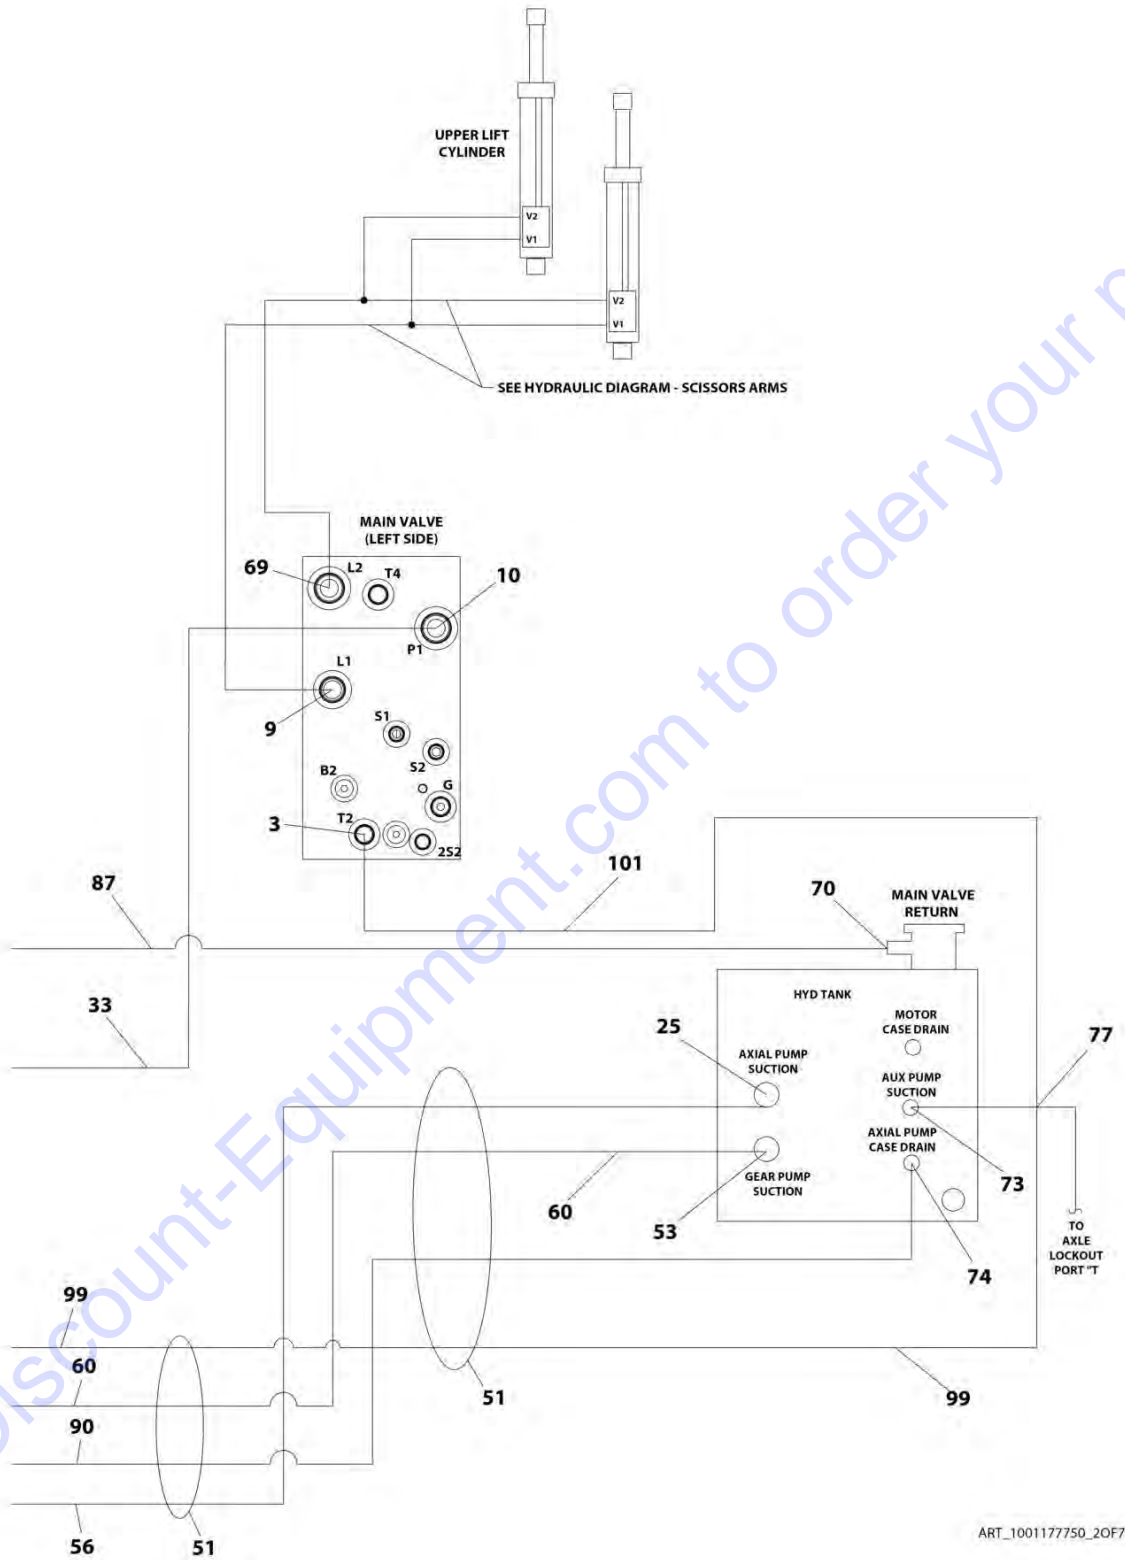

SECTION 7 - HYDRAULIC