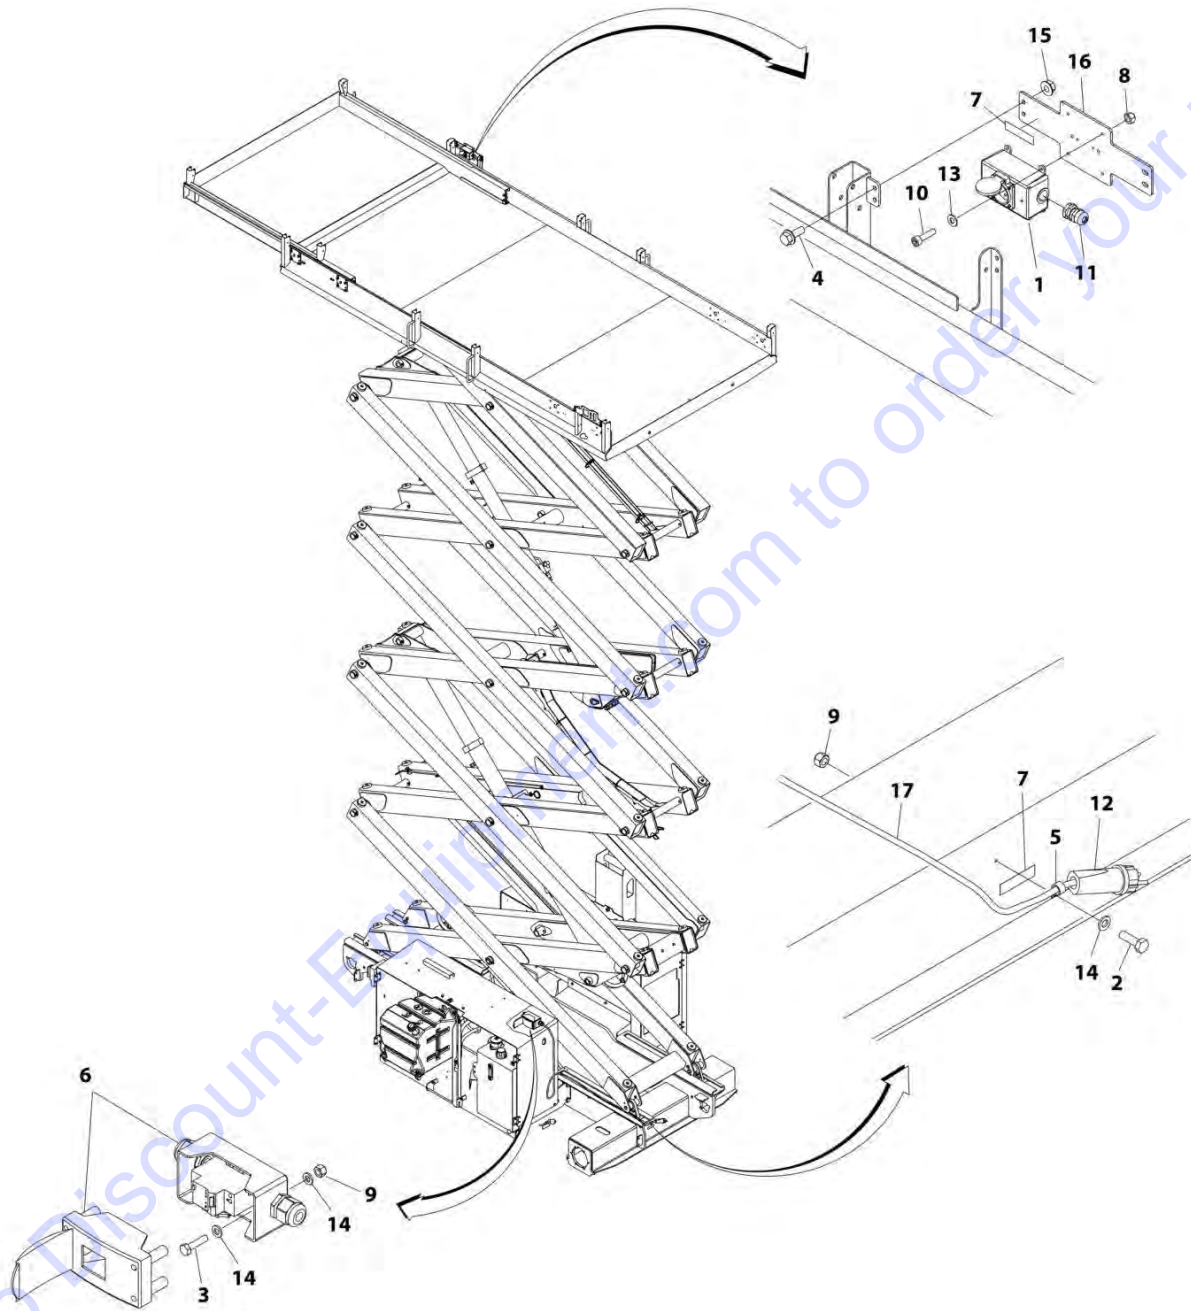

SECTION 8 - ELECTRICAL

FIGURE 8-9. AC BOX AT PLATFORM INSTALLATION - 220V CEE7 SIDE GROUND WITH 2X4 BOX (CE SPEC)

ART_1001207515

SECTION 8 - ELECTRICAL

FIGURE 8-9. AC BOX AT PLATFORM INSTALLATION - 220V CEE7 SIDE GROUND WITH 2X4 BOX (CE SPEC)

ITEM	PART NUMBER	QTY	DESCRIPTION	REV
	1001207515	Ref	AC BOX AT PLATFORM INSTALLATION - 220V CEE7 SIDE GROUND WITH 2X4 BOX (CE SPEC)	B
1	0275453	1	Receptacle Box Kit (See Separate Breakdown in this Section)	
2	0760610	1	Bolt M6 x 20	
3	0760612	2	Bolt M6 x 25	
4	0780608	4	Bolt M6 x 16	
5	1320224	1	Clamp	
6	2902549	1	Breaker Box Kit (See Separate Breakdown in this Section) (SN E200000676 through E200000798)	
6	1001096070	1	Breaker Box Kit (See Separate Breakdown in this Section) (SN E200000799 to Present)	
7	3252507	2	Decal - 220 Volt	
8	3290405	4	Nut M4	
9	3290605	3	Nut M6	
10	4031507	4	Bolt M4 x 16	
11	4460968	1	Connector, Strain Relief	
12	4461205	1	Terminal (SN E200000676 through E200000798)	
13	4811400	4	Washer M4	
14	4811700	5	Washer M6	
15	5260600	4	Nut M6	
16	1001207520	1	Bracket	
17	1060908	9.2 ft/ 2.8m	Cable, 12/3 (SN E200000676 through E200000798)