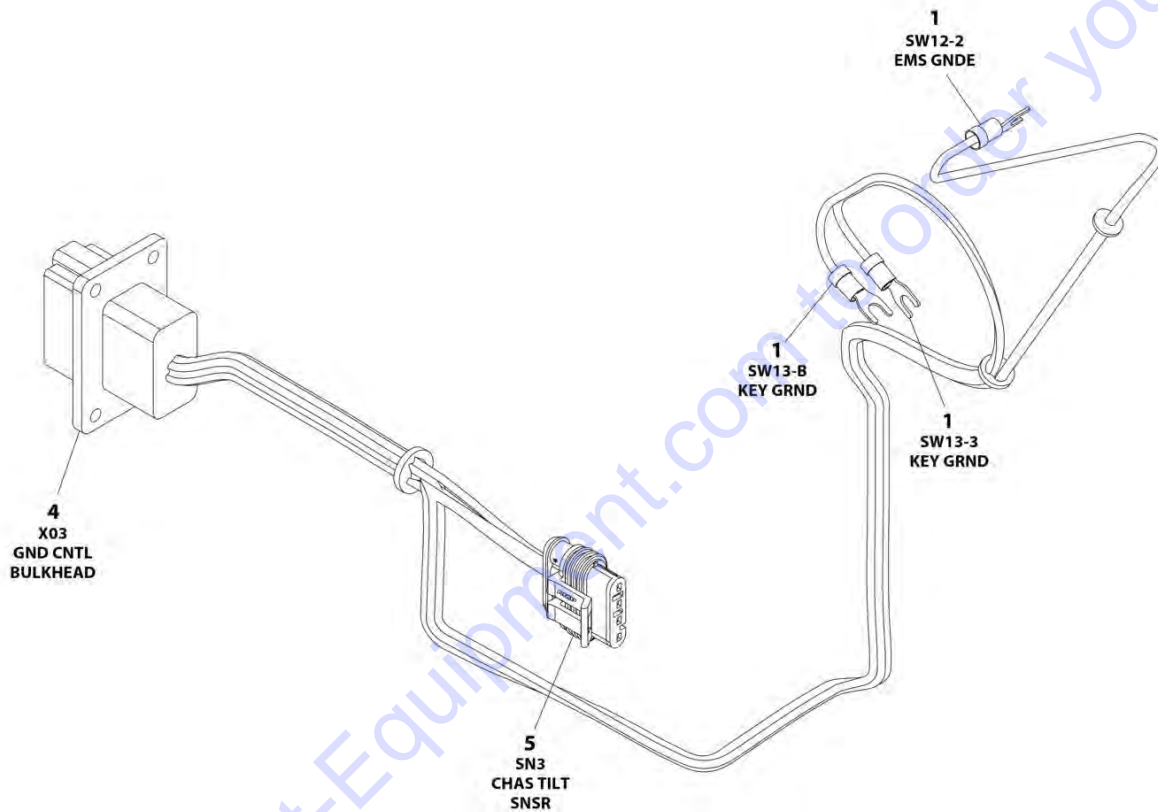

SECTION 8 - ELECTRICAL

FIGURE 8-25. GROUND CONTROL BOX HARNESS - UPPER

ART_1001227353

SECTION 8 - ELECTRICAL

FIGURE 8-25. GROUND CONTROL BOX HARNESS - UPPER

ITEM	PART NUMBER	QTY	DESCRIPTION	REV
	1001227353	Ref	GROUND CONTROL BOX HARNESS - UPPER	A
1	4460183	3	Terminal, Fork	
4	4460939	1	Connector - 12 Position	
4	4460464	5	Pin, Male	
4	4460943	2	Pin, Male	
4	4460466	5	Plug, Terminal	
5	1001103012	1	Plug, Male - 4 Position	
5	1001107854	4	Terminal	
5	1001104498	4	Seal	

Go to Discount-Equipment.com to order your parts