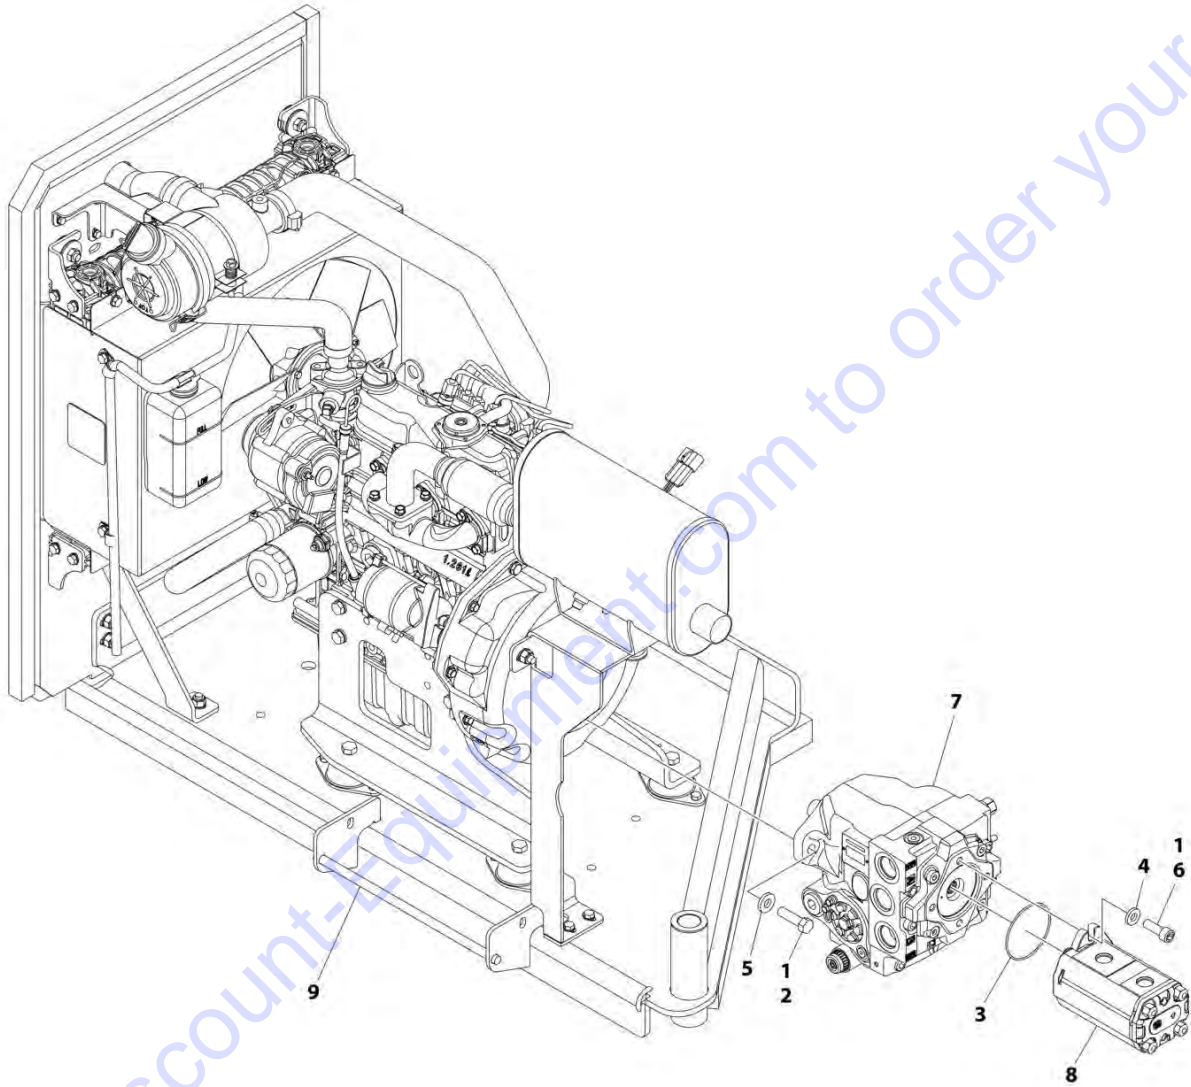

SECTION 3 - ENGINE

FIGURE 3-15. ENGINE AND PUMP SUB-ASSEMBLY - KUBOTA DIESEL T4F WITH GENERATOR (SN E200000723 to Present)

ART_1001238778

SECTION 3 - ENGINE

FIGURE 3-15. ENGINE AND PUMP SUB-ASSEMBLY - KUBOTA DIESEL T4F WITH GENERATOR (SN E200000723 to Present)

ITEM	PART NUMBER	QTY	DESCRIPTION	REV
	1001238778	Ref	ENGINE AND PUMP SUB-ASSEMBLY - KUBOTA DIESEL T4F	A
1	0100011	AR	Compound, Locking	
2	0641814	2	Bolt 1/2 x 1-3/4	
3	3790152	1	O-Ring	
4	4891600	2	Washer 3/8	
5	4891800	2	Washer 1/2	
6	83191040	2	Capscrew M10 x 30	
7	1001101331	1	Piston Pump Assembly (See Separate Breakdown in this Section)	
8	1001181393	1	Gear Pump Assembly	
8	7023929	1	Seal Kit - 1001181393 Pump (Note: Seal Kit is only service component available)	
9	1001238777	1	Engine Assembly - Kubota Diesel T4F (See Separate Breakdown in this Section)	

Go to Discount-Equipment.com to order your parts