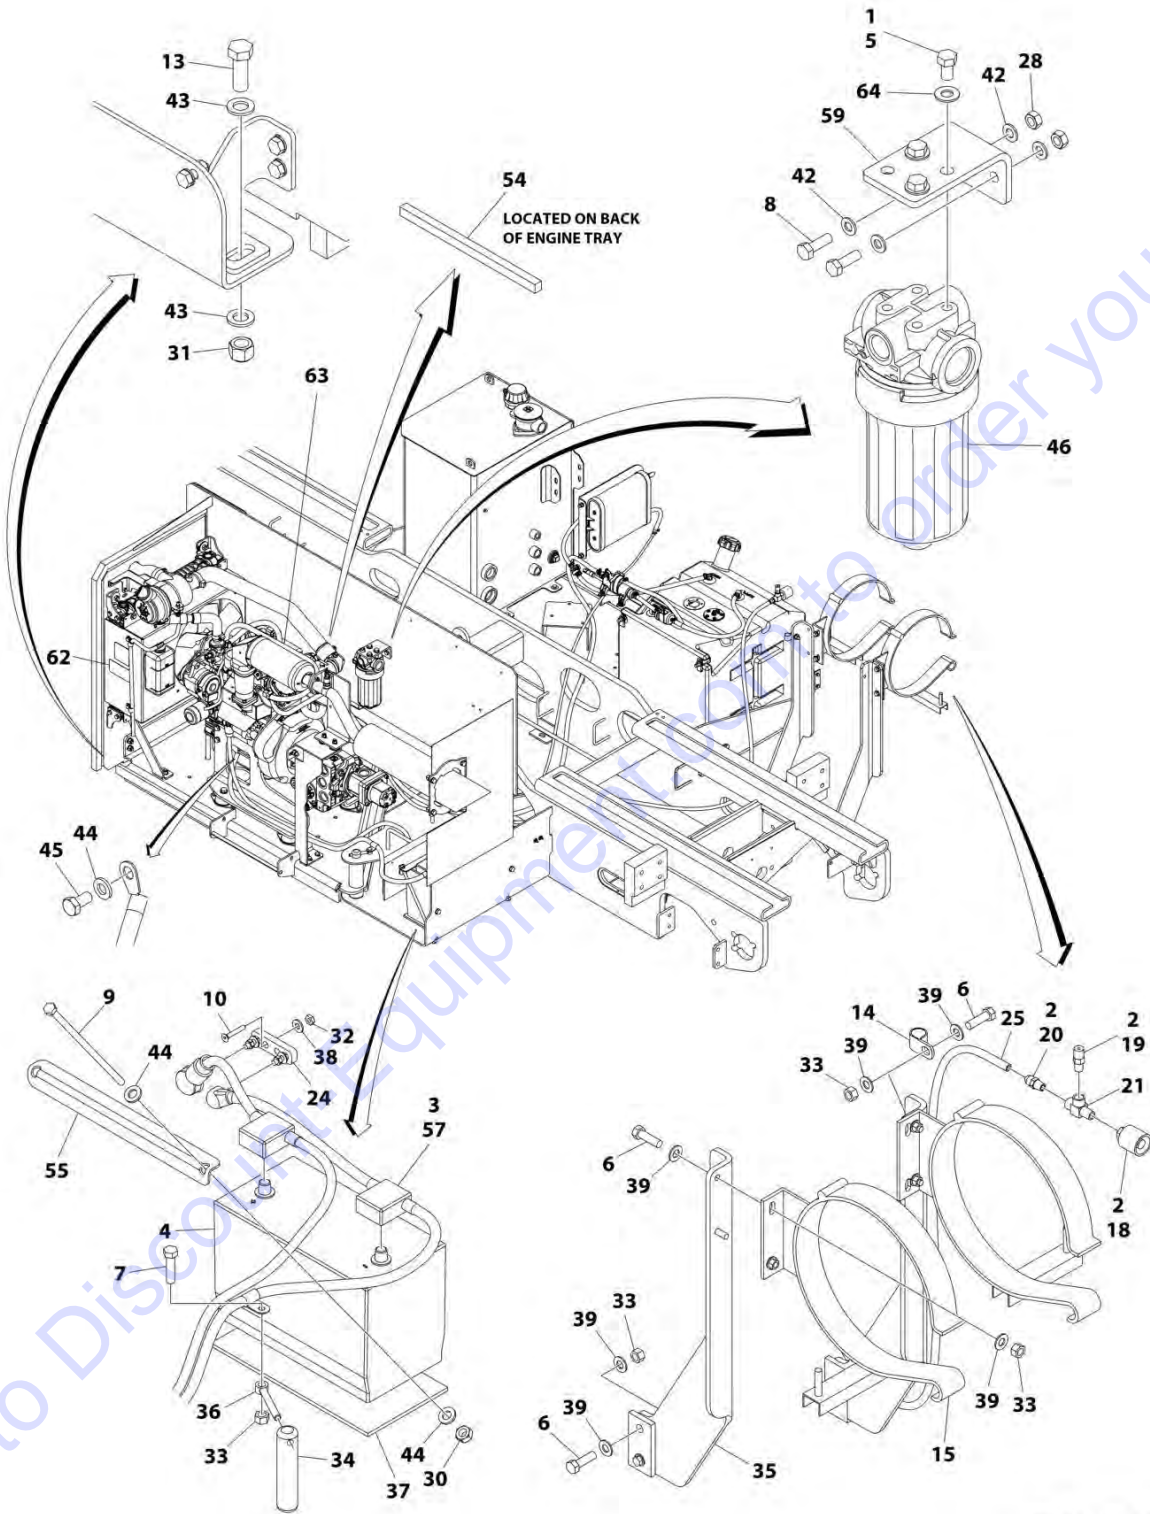

SECTION 3 - ENGINE

ITEM	PART NUMBER	QTY	DESCRIPTION	REV
			Section)	
60	1001182980	1	Bracket, Air Cleaner	
61	1001182981	1	Bracket, Tray	
62	1001182982	1	Mount	
63	1001182983	1	Tube, Intake	
64	1001182984	1	Bracket, Support	
65	1001183420	1	Foam, Baffle (SN E200000676 through E200000784)	
65	1001247403	1	Foam, Baffle (SN E200000785 to Present)	
69	1001183424	1	Foam, Baffle	
70	1001183427	1	Tube, Coolant	
71	1001183428	1	Mount, Engine (RH)	
72	1001183429	1	Mount, Engine (LH)	
75	1001184064	1	Tube, Intake	
76	1001184066	1	Foam, Baffle	
77	0100011	AR	Compound, Locking	
78	0700814	8	Bolt, M8 x 30	
79	1703162	2	Decal - Fan Blade	
80	3291005	6	Nut M10	
81	1001213847	1	Tube, Exhaust	
82	1001169054	4	Isolator, Radiator	
86	1001180620	AR	Compound, Locking	
87	1001210708	1	Sleeve, Insulation	
88	1001181625	50 in/ 127cm	Hose	
89	8410013	4	Clamp	

SECTION 3 - ENGINE

FIGURE 3-23. ENGINE INSTALLATION - KUBOTA GASOLINE WITH GENERATOR

ART_1001231715_10F2