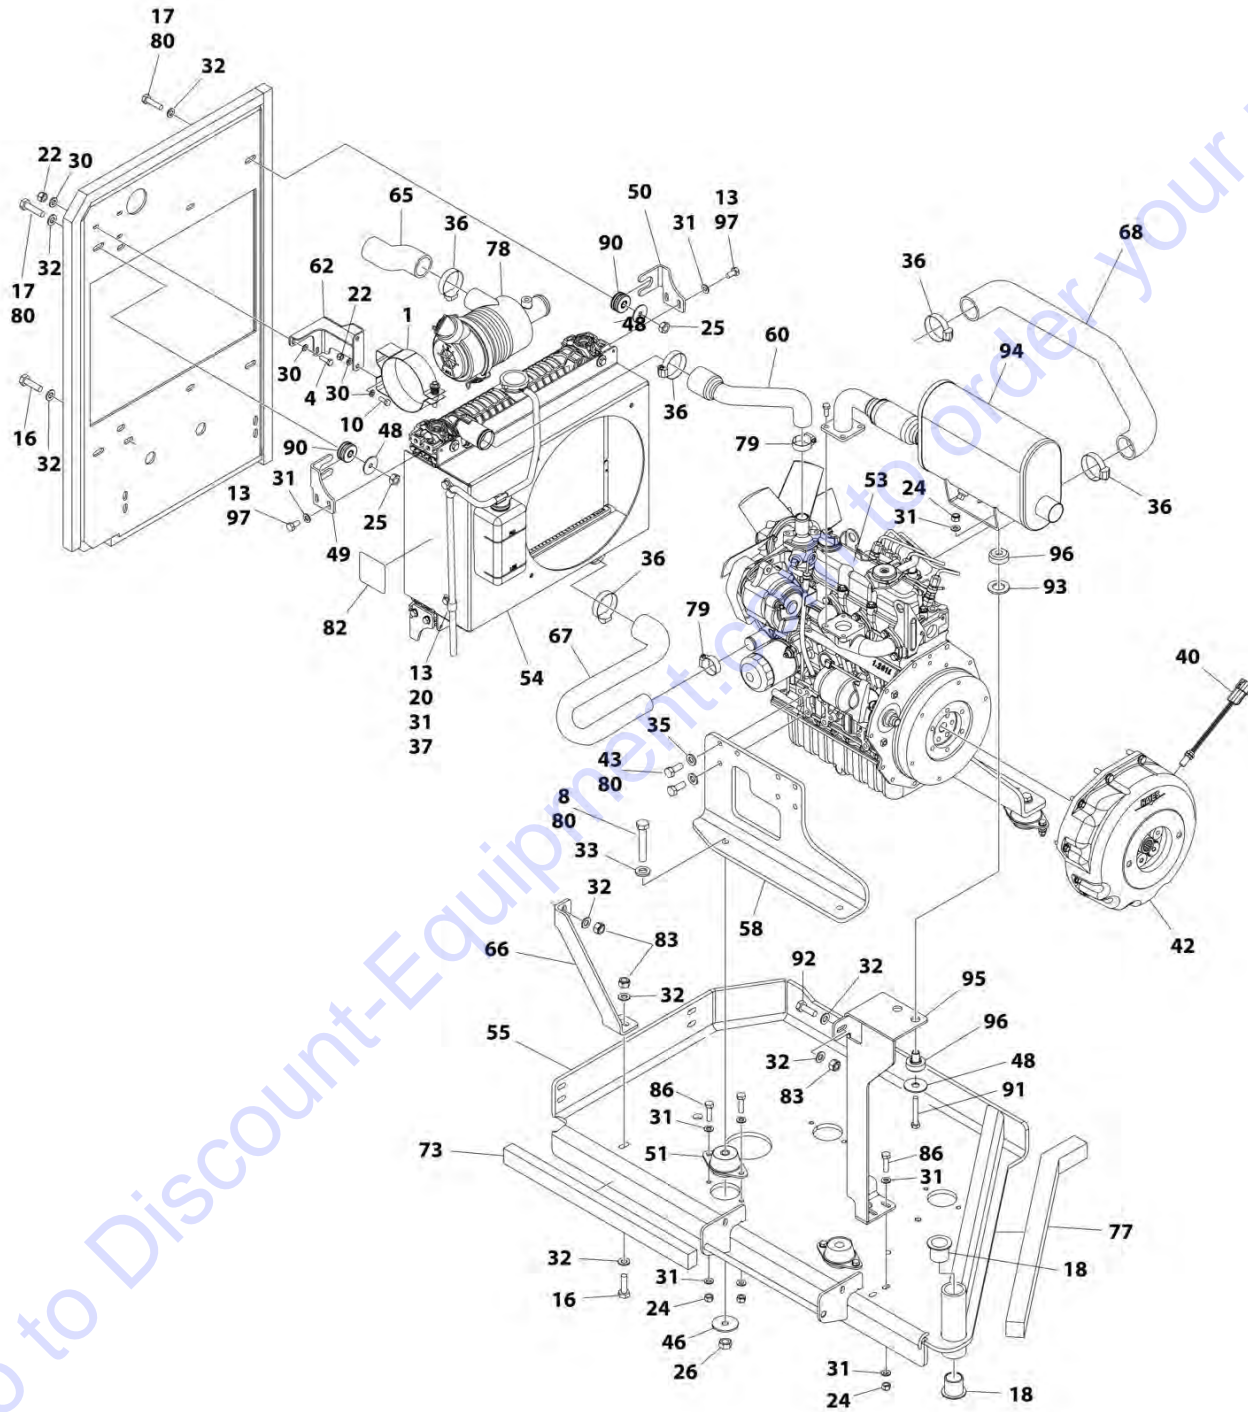

SECTION 3 - ENGINE

FIGURE 3-2. ENGINE AND PUMP SUB-ASSEMBLY - KUBOTA DIESEL STAGE III (SN E200000676 through E200000730)

ITEM	PART NUMBER	QTY	DESCRIPTION	REV
	1001185041	Ref	ENGINE AND PUMP SUB-ASSEMBLY - KUBOTA DIESEL STAGE III	G
1	0100011	AR	Compound, Locking	
2	0641814	2	Bolt 1/2 x 1-3/4	
3	4891600	2	Washer 3/8	
4	4891800	2	Washer 1/2	
5	83191040	2	Capscrew M10 x 30	
6	1001101331	1	Piston Pump Assembly (See Separate Breakdown in this Section)	
7	1001181393	1	Gear Pump Assembly	
7	7023929	1	Seal Kit - 1001181393 Pump (Note: Seal Kit is only service component available)	
8	1001185042	1	Engine Assembly - Kubota Diesel Stage III (See Separate Breakdown in this Section)	
9	3790152	1	O-Ring	

Go to Discount-Equipment.com to order your parts

SECTION 3 - ENGINE

FIGURE 3-3. ENGINE ASSEMBLY - KUBOTA DIESEL STAGE III (SN E20000676 through E20000730)

ART_1001185042_10F2