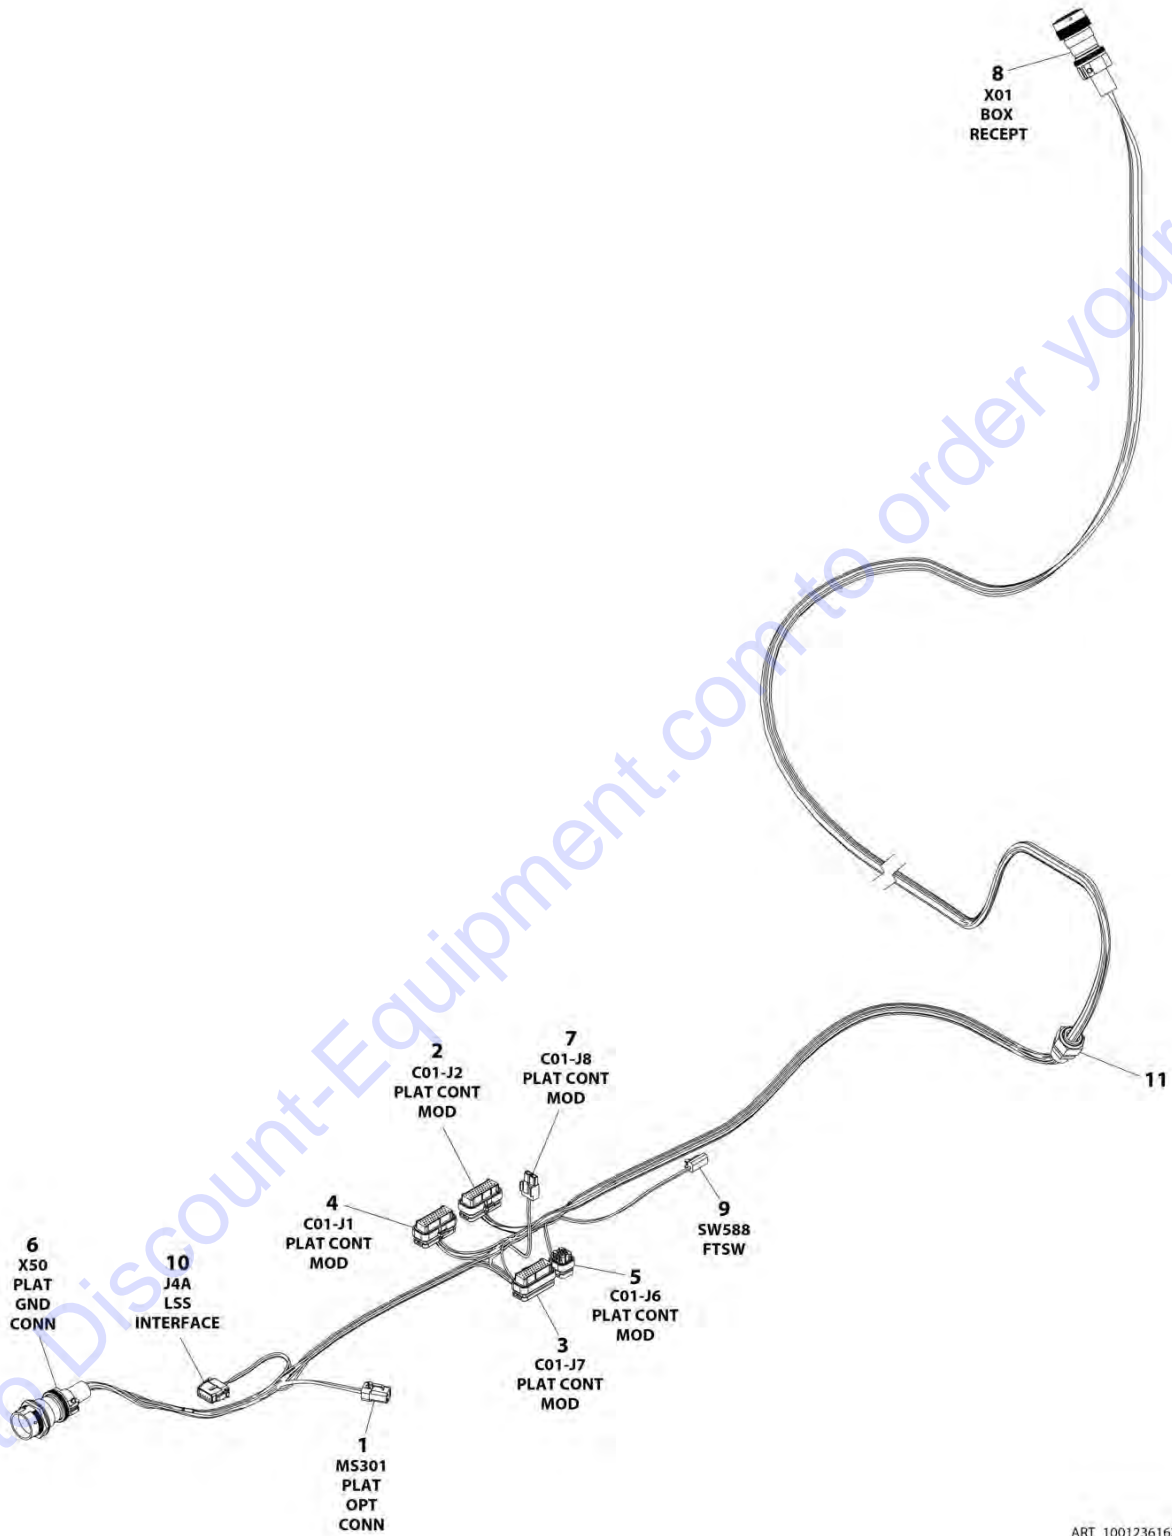

SECTION 8 - ELECTRICAL

FIGURE 8-36. PLATFORM MODULE TO CONSOLE BOX HARNESS

ART_1001236162

SECTION 8 - ELECTRICAL

FIGURE 8-36. PLATFORM MODULE TO CONSOLE BOX HARNESS

ITEM	PART NUMBER	QTY	DESCRIPTION	REV
	1001236162	Ref	PLATFORM MODULE TO CONSOLE BOX HARNESS	C
1	1001116810	1	Plug, Male - 4 Position	
1	4460509	2	Socket, Female	
1	4460466	6	Plug, Terminal	
1	1001116811	1	Receptacle, Female - 4 Position	
2	4460876	1	Connector - 35 Position	
2	4460905	20	Plug, Terminal	
2	4460871	15	Socket, Female	
3	4460873	1	Connector - 35 Position	
3	4460871	11	Socket, Female	
3	4460905	24	Plug, Terminal	
4	4460874	1	Connector - 35 Position	
4	4460871	12	Socket, Female	
4	4460905	23	Plug, Terminal	
5	1001113961	1	Connector - 8 Position	
5	4460871	2	Socket, Female	
5	4460905	6	Plug, Terminal	
6	1001116930	1	Connector - 21 Position	
6	4460464	4	Pin, Male	
6	4460508	4	Pin, Male	
6	4460943	3	Pin, Male	
6	4460466	10	Plug, Terminal	
7	4460879	1	Connector - 2 Position	
7	4461271	2	Terminal	
8	1001195123	1	Connector - 31 Position	
8	4460465	31	Socket, Female	
9	4460891	1	Plug, Male - 2 Position	
9	4460465	2	Socket, Female	
9	1001144295	1	Receptacle, Female	
10	1001116808	1	Connector - 12 Position	
10	4460518	8	Plug, Terminal	
10	4460928	2	Socket, Female	
10	4460918	2	Terminal	
11	4460051	1	Connector, Strain Relief