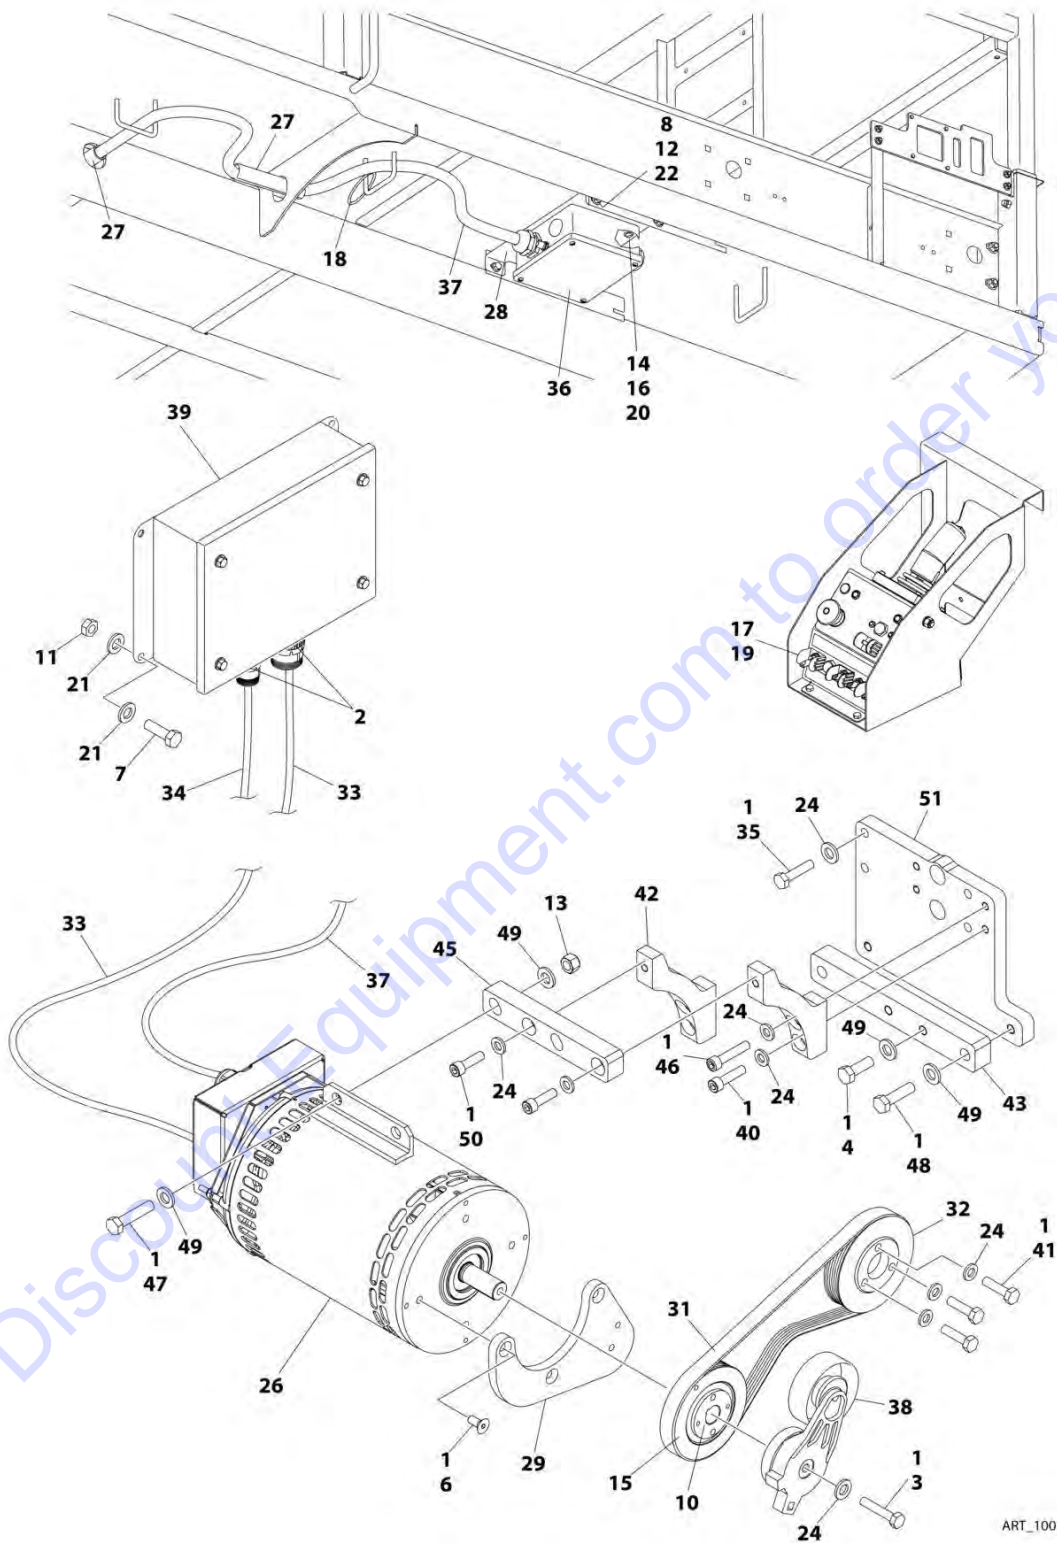

SECTION 3 - ENGINE

FIGURE 3-33. GENERATOR INSTALLATION - 4000W (KUBOTA DIESEL STAGE III)

ART_1001181217

SECTION 3 - ENGINE

FIGURE 3-33. GENERATOR INSTALLATION - 4000W (KUBOTA DIESEL STAGE III)

ITEM	PART NUMBER	QTY	DESCRIPTION	REV
	1001181217	Ref	GENERATOR INSTALLATION - 4000W (KUBOTA DIESEL STAGE III)	F
1	0100011	AR	Compound, Locking	
2	0100048	AR	Grease, Silicone (Apply to Contactor Connector)	
3	0701019	1	Bolt M10 x 55	
4	0701215	2	Bolt M12 x 35	
6	0741607	3	Bolt 3/8-16 x .88	
7	0760610	4	Bolt M6 x 20	
8	0780810	4	Bolt M8 x 20	
10	0962520	1	Bushing, Taper	
11	3290605	4	Nut M6	
12	3290805	4	Nut M8	
13	3291201	2	Nut M12	
14	3311005	4	Nut #10	
15	3580318	1	Pulley, Generator	
16	3931016	4	Screw #10 x 1	
17	4060802	1	Guard, Switch	
18	4240017	2	Tie Strap	
19	4360482	1	Switch, Toggle	
20	4751000	4	Washer #10	
21	4811700	8	Washer M6	
22	4811900	4	Washer M8	
24	5241000	AR	Washer M10	
26	1001140347	1	Generator Assembly	
26	70003709	1	Ring, Retaining (External)	
26	70003708	1	Ring, Retaining (Internal)	
26	70001966	1	Bearing	
26	70004092	1	Endbell (Shaft End)	
26	70004099	1	Key	
26	70004676	1	Rotor	
26	70004686	1	Stator	
26	70004678	1	Endbell (Rear)	
26	70004679	1	Cover, Endbell (Rear)	
26	70004680	1	Enclosure, Wiring	
26	70004681	1	Cover, Enclosure	
26	70004682	1	Switch, Reset (Located on Enclosure Cover)	
26	70004683	1	Connector, Strain Relief (Located on Enclosure Cover)	
26	4460224	1	Receptacle, Female - 6 Position (Connects to Harness)	
26	4460268	1	Pin, Male (Connects to Harness)	
26	4460807	6	Seal, Pin (Connects to Harness)	
26	4460808	1	Seal, Interface (Connects to Harness)	
27	1001151080	2	Conduit, Split Poly	
28	1001166732	1	Support	
29	1001184162	1	Bracket	
31	1001184163	1	Belt (Prior to SN E200000730)	
31	1001244939	1	Belt (SN E200000730 to Present)	
32	1001185510	1	Pulley (Prior to SN E200000730)	
32	1001244937	1	Pulley (SN E200000730 to Present)	
33	1001236444	1	Harness, 4000W Generator Control - Generator to Control Box (See Separate Breakdown in ELECTRICAL SECTION)