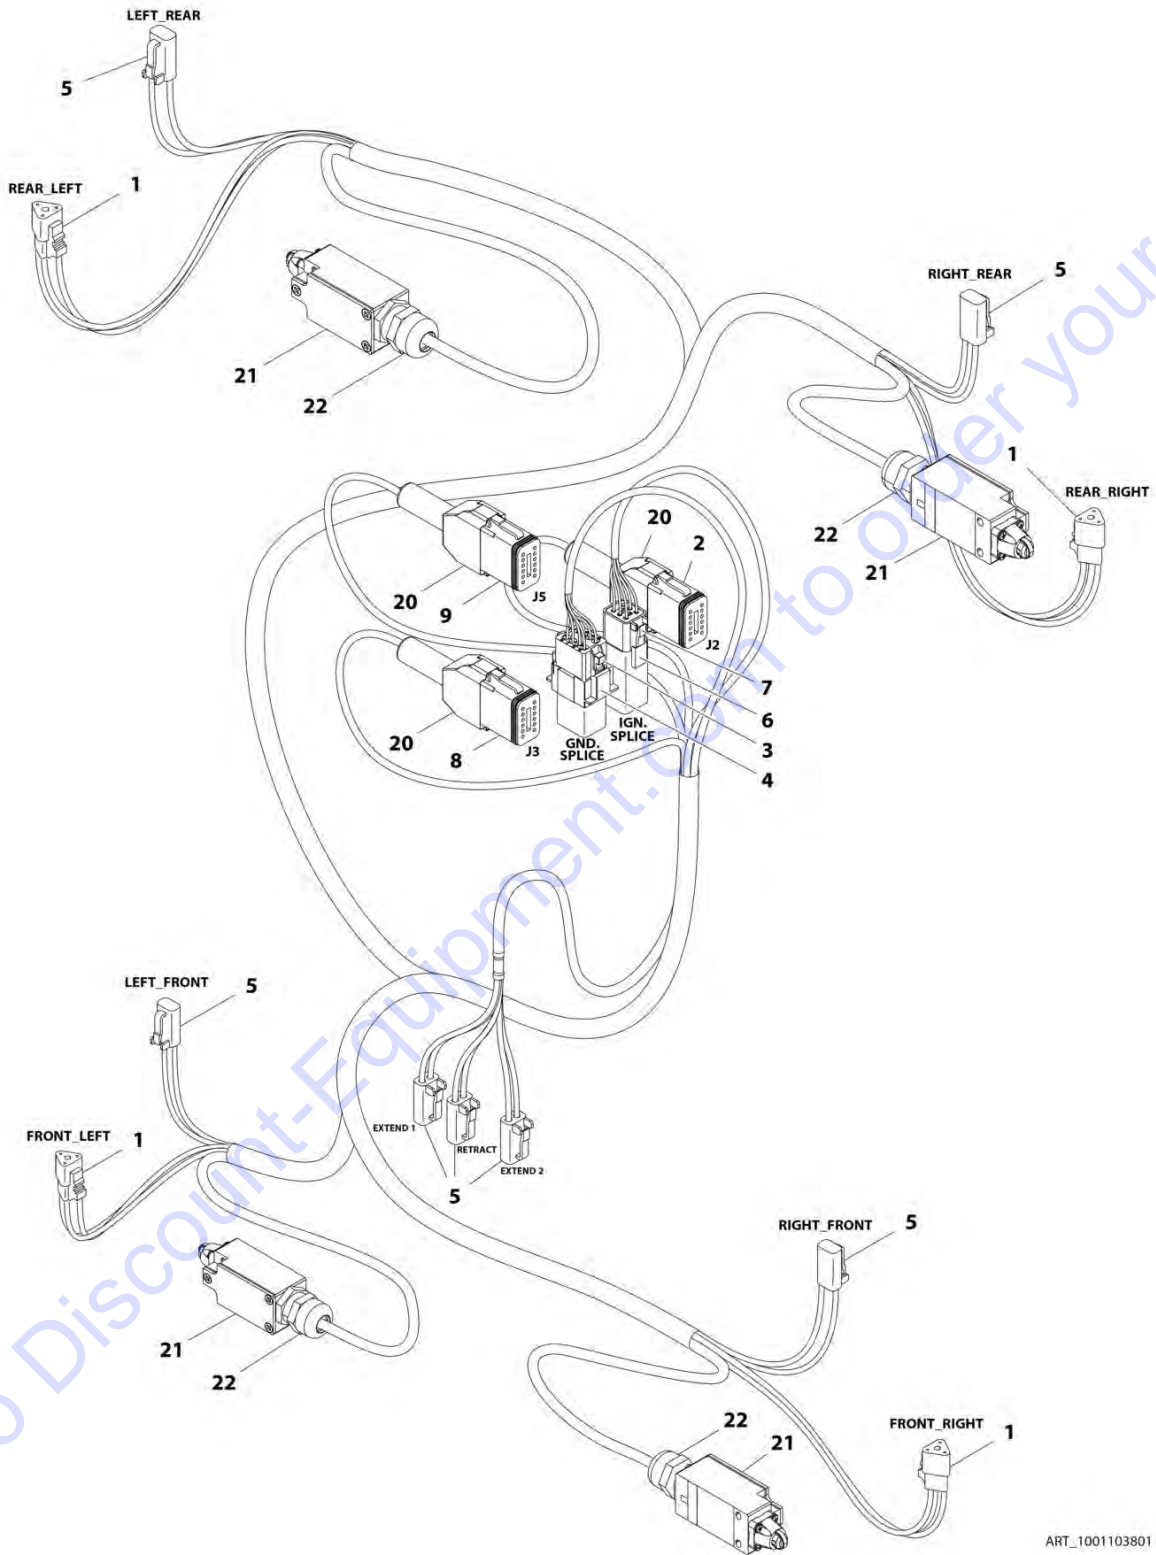

SECTION 8 - ELECTRICAL

FIGURE 8-32. LEVELING JACK HARNESS

ART_1001103801

SECTION 8 - ELECTRICAL

FIGURE 8-32. LEVELING JACK HARNESS

ITEM	PART NUMBER	QTY	DESCRIPTION	REV
	1001103801	Ref	LEVELING JACK HARNESS	D
1	4460539	4	Connector - 3 Position	
1	4460465	12	Socket, Female	
2	4460836	1	Connector - 12 Position	
2	4460465	7	Socket, Female	
2	4460466	5	Plug	
3	4460851	1	Connector - 8 Position	
3	4460465	8	Socket, Female	
4	4460852	1	Connector, Buss Bar - 8 Position	
5	4460891	7	Connector - 2 Position	
5	4460465	14	Socket, Female	
6	4460892	1	Terminal, Buss Bar - 6 Position	
7	4460894	1	Connector - 6 Position	
7	4460465	6	Socket, Female	
8	4460934	1	Connector - 12 Position	
8	4460465	12	Socket, Female	
9	4460935	1	Connector - 12 Position	
9	4460465	5	Socket, Female	
9	4460466	7	Plug	
20	0840055	3	Boot	
21	4360548	4	Switch, Limit	
22	4460968	4	Connector, Strain Relief