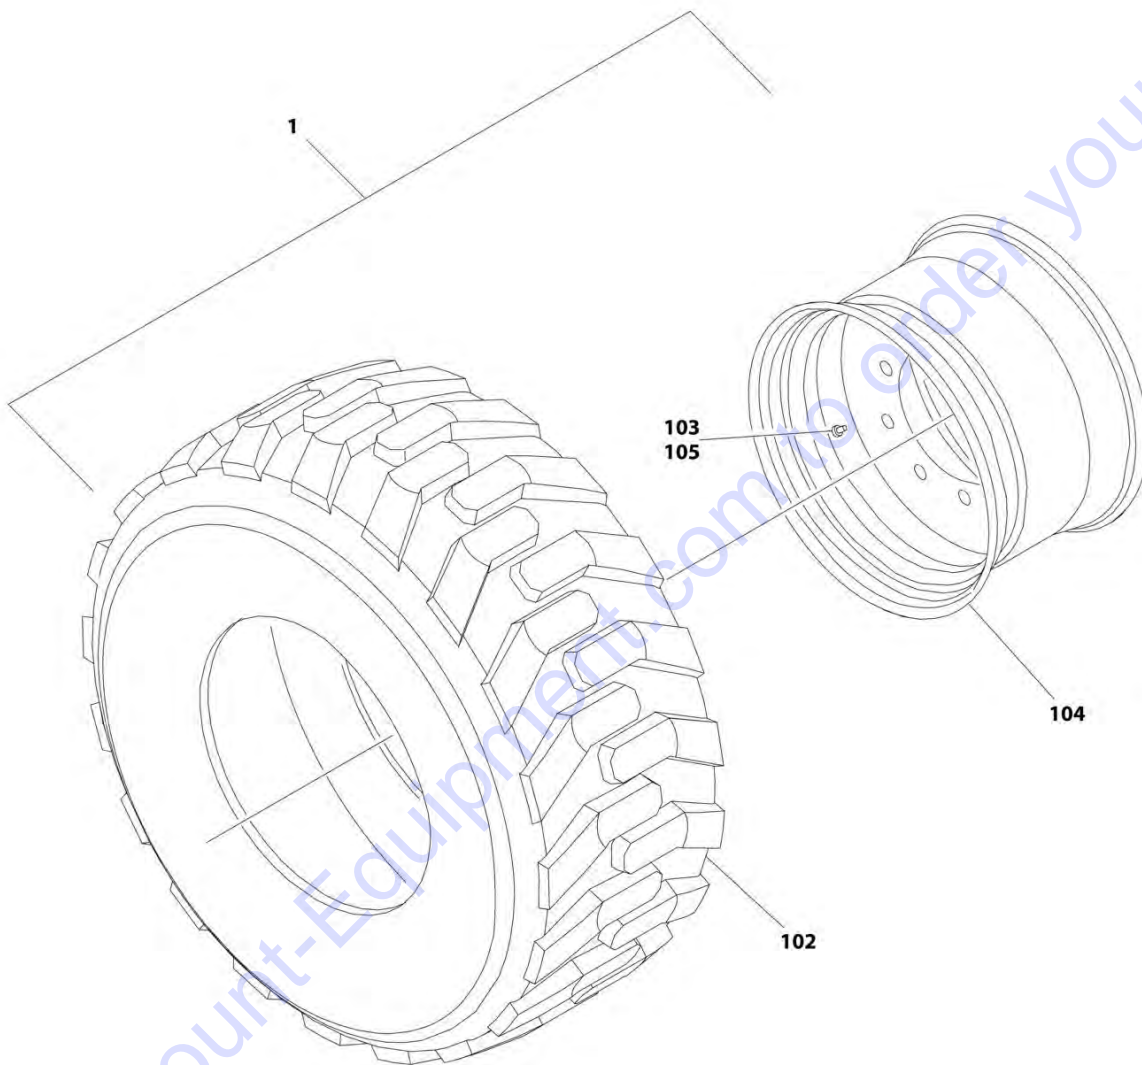

SECTION 1 - FRAME

FIGURE 1-8. TIRE AND WHEEL INSTALLATION - 12 X 16.5 FOAM FILLED

ART_0270092

SECTION 1 - FRAME

FIGURE 1-8. TIRE AND WHEEL INSTALLATION - 12 X 16.5 FOAM FILLED

ITEM	PART NUMBER	QTY	DESCRIPTION	REV
	0270092	Ref	TIRE AND WHEEL INSTALLATION - 12 X 16.5 FOAM FILLED	C
		Ref	Note: Assemblies may require ballast/foam filling to manufacturer's specifications prior to installing on a machine. Refer to Operation and Safety or Service and Maintenance Manuals. Purchase individual tire and/or rim only if able to foam fill tire and wheel assembly, otherwise, purchase complete assembly.	
1	1001148865	2	Tire and Wheel Assembly - 12 x 16.5 (RH Side)	G
1	1001148866	2	Tire and Wheel Assembly - 12 x 16.5 (LH Side)	G
102	4520216	4	Tire - 12 x 16.5	
103	4641122	4	Valve	
104	1001147274	4	Rim, Wheel	
105	1001149953	4	Cap, Valve Stem	