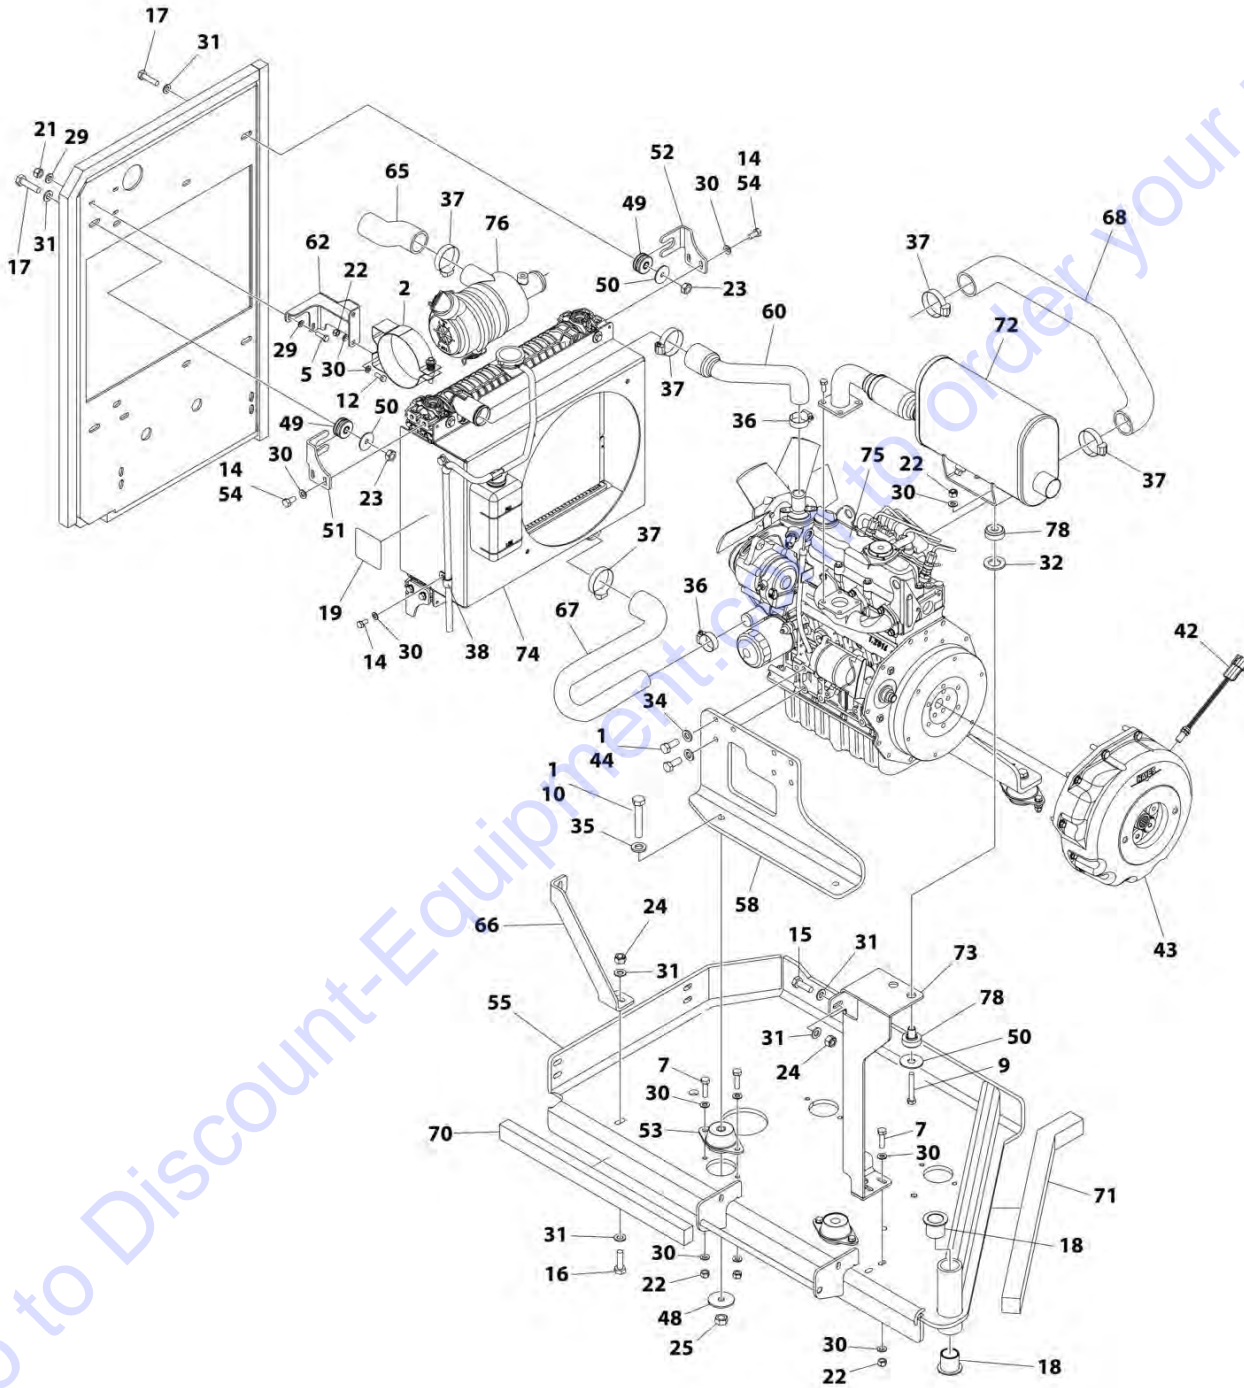

SECTION 3 - ENGINE

FIGURE 3-15. ENGINE AND PUMP SUB-ASSEMBLY - KUBOTA DIESEL T4F WITH GENERATOR (SN E200000723 to Present)

ITEM	PART NUMBER	QTY	DESCRIPTION	REV
	1001238778	Ref	ENGINE AND PUMP SUB-ASSEMBLY - KUBOTA DIESEL T4F	A
1	0100011	AR	Compound, Locking	
2	0641814	2	Bolt 1/2 x 1-3/4	
3	3790152	1	O-Ring	
4	4891600	2	Washer 3/8	
5	4891800	2	Washer 1/2	
6	83191040	2	Capscrew M10 x 30	
7	1001101331	1	Piston Pump Assembly (See Separate Breakdown in this Section)	
8	1001181393	1	Gear Pump Assembly	
8	7023929	1	Seal Kit - 1001181393 Pump (Note: Seal Kit is only service component available)	
9	1001238777	1	Engine Assembly - Kubota Diesel T4F (See Separate Breakdown in this Section)	

Go to Discount-Equipment.com to order your parts

SECTION 3 - ENGINE

FIGURE 3-16. ENGINE ASSEMBLY - KUBOTA DIESEL T4F WITH GENERATOR (SN E200000676 through E200000722)

ART_1001231714_10F2