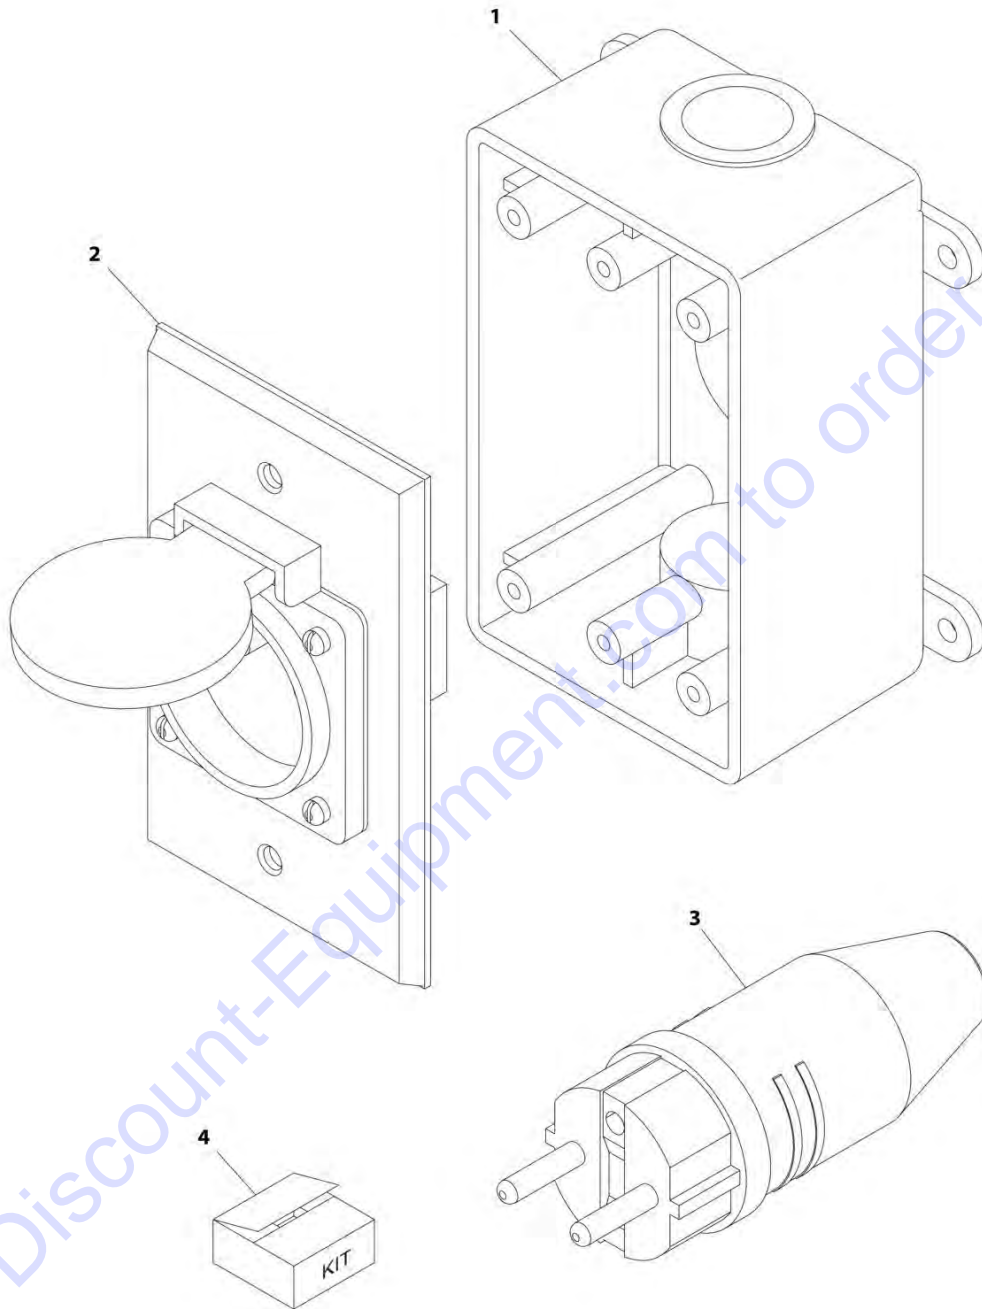

SECTION 8 - ELECTRICAL

FIGURE 8-43. RECEPTACLE BOX KIT - 220V CEE7 POST GROUND (CE SPEC)

ART_0275452-C

SECTION 8 - ELECTRICAL

FIGURE 8-43. RECEPTACLE BOX KIT - 220V CEE7 POST GROUND (CE SPEC)

ITEM	PART NUMBER	QTY	DESCRIPTION	REV
	0275452	Ref	RECEPTACLE BOX KIT - 220V CEE7 POST GROUND	C
1	0861731	1	Box, Switch	
2	4461244	1	Receptacle	
3	4461205	1	Plug, Male	
4	1001100345	1	Plug and Socket Kit (Includes Items 1-3 and Female Plug p/n 4461206)	

Go to Discount-Equipment.com to order your parts