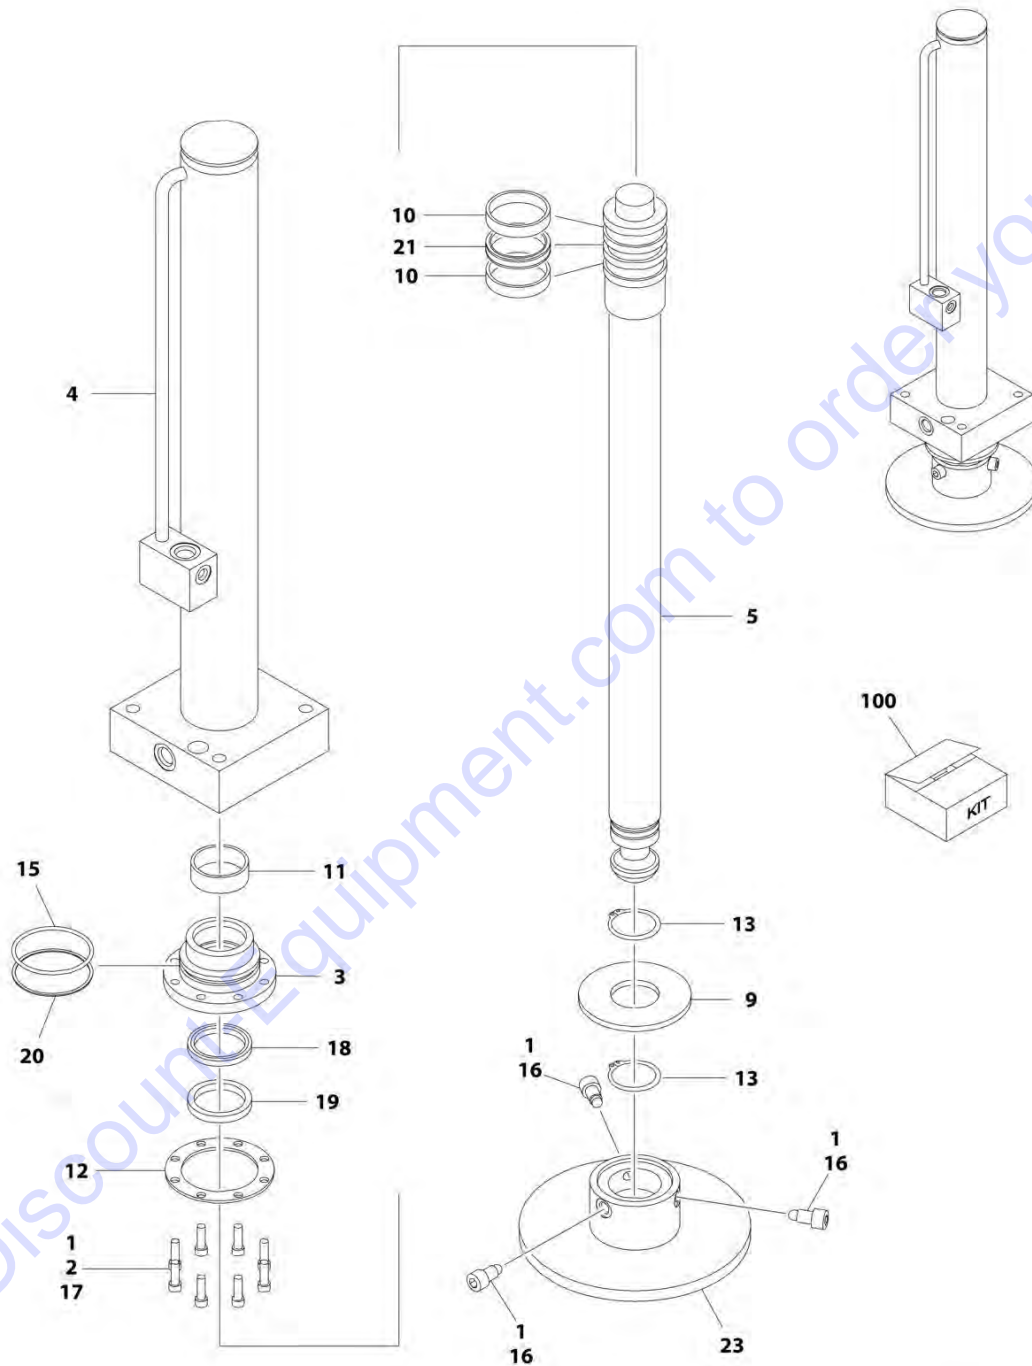

SECTION 6 - CYLINDER

FIGURE 6-4. LEVELING JACK CYLINDER ASSEMBLY (SN E20000676 through E20000705)

ART_1684406-D

SECTION 6 - CYLINDER

FIGURE 6-4. LEVELING JACK CYLINDER ASSEMBLY (SN E20000676 through E20000705)

ITEM	PART NUMBER	QTY	DESCRIPTION	REV
	1684406	Ref	LEVELING JACK CYLINDER ASSEMBLY	D
		Ref	Note: Original Cylinder May Have Been Replaced with Service Replacement. Identify PN Stamped on Cylinder Before Ordering Parts.	
1	0100011	AR	Compound, Locking	
2	0100038	AR	Primer, Locking	
3	1683054	1	Head	
4	0370018	1	Barrel	
5	3850013	1	Rod	
9	3573513	1	Plate, Jack	
10	See Note	NSS	Ring, Lock (Note: Use Item 100)	
11	See Note	NSS	Ring, Wear (Note: Use Item 100)	
12	3760368	1	Ring, Washer	
13	3760460	2	Ring, Retaining	
15	See Note	NSS	O-Ring (Note: Use Item 100)	
16	3900321	3	Screw 1/2 x 1-1/4	
17	3931516	8	Capscrew 5/16 x 1	
18	See Note	NSS	Seal (Note: Use Item 100)	
19	See Note	NSS	Wiper (Note: Use Item 100)	
20	See Note	NSS	Ring, Back-up (Note: Use Item 100)	
21	See Note	NSS	T-Seal (Note: Use Item 100)	
23	4846584	1	Pad, Jack	
100	2902182	1	Seal Kit - 1684406 Cylinder (Includes Items 10, 11, 15 & 18-21)