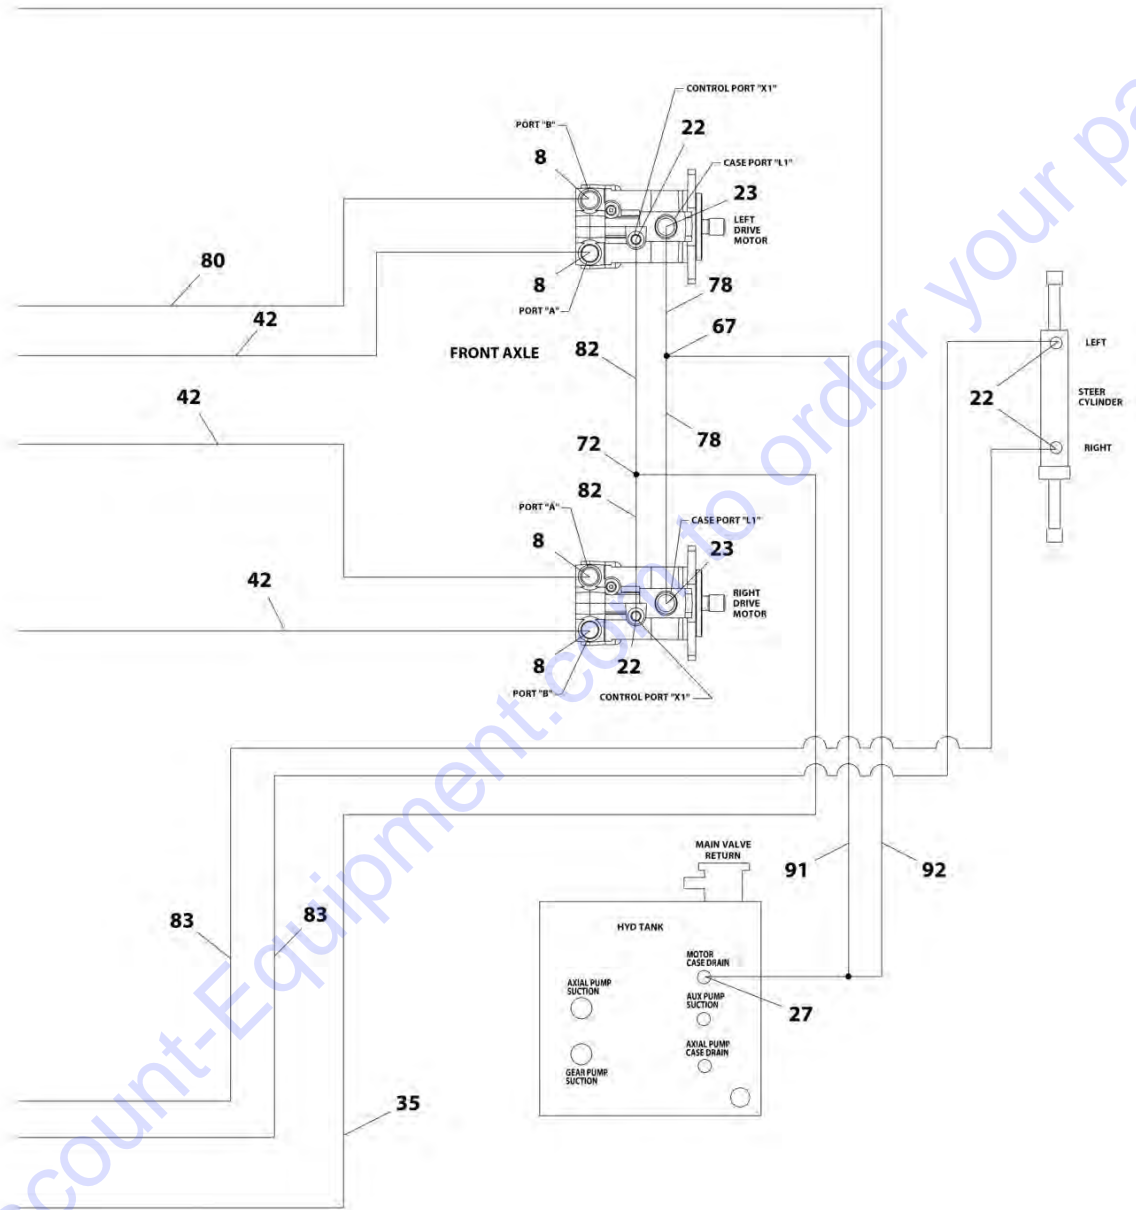

SECTION 7 - HYDRAULIC

ART_1001177750_4OF7