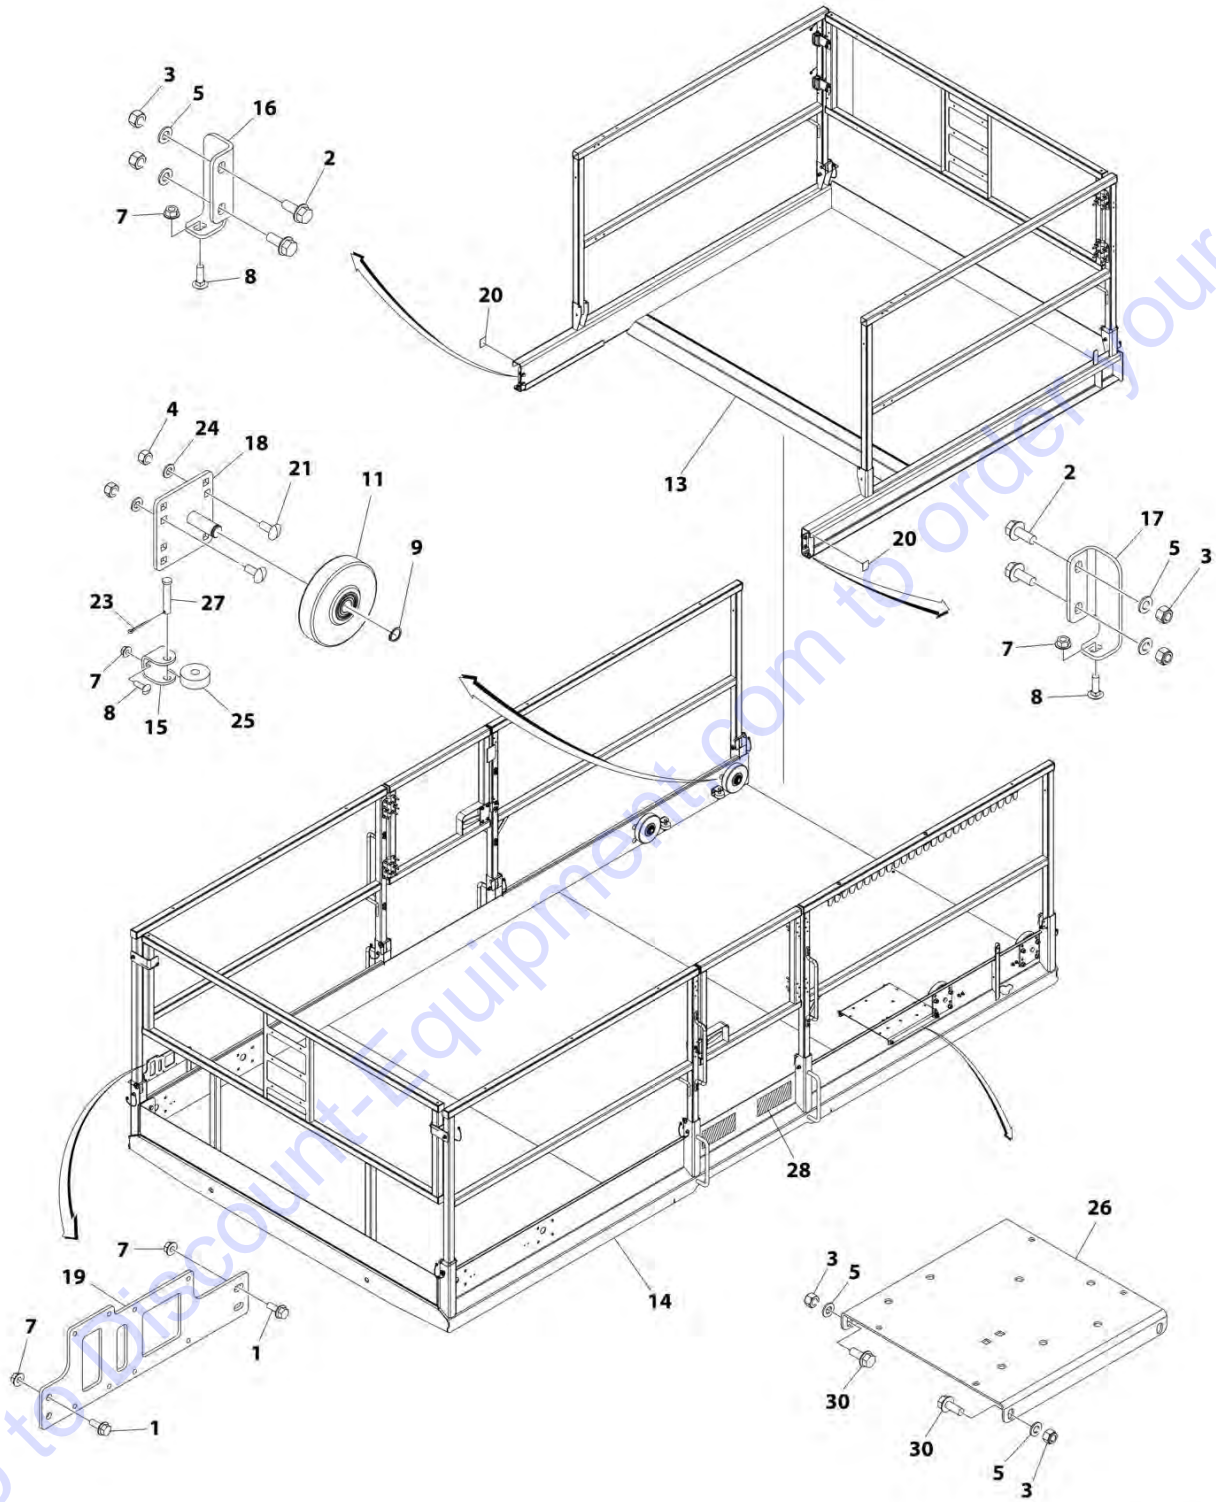

SECTION 5 - PLATFORM

FIGURE 5-1. PLATFORM AND SINGLE EXTENSION INSTALLATION - STANDARD

ART_1001177756

SECTION 5 - PLATFORM

FIGURE 5-1. PLATFORM AND SINGLE EXTENSION INSTALLATION - STANDARD

ITEM	PART NUMBER	QTY	DESCRIPTION	REV
	1001177756	Ref	PLATFORM AND SINGLE EXTENSION INSTALLATION - STANDARD	H
1	0780608	4	Bolt M6 x 16	
2	0780810	AR	Bolt M8 x 20	
3	3290805	AR	Nut M8	
4	3291005	16	Nut M10	
5	4811900	AR	Washer M8	
7	5260600	14	Nut M6, Grade10	
8	1001100451	10	Bolt M6 x 20	
9	1001149581	4	Ring, Retaining	
11	1001167274	4	Roller	
13	1001179691	1	Extension, Platform	
14	1001179693	1	Platform	
15	1001179856	4	Bracket, Roller	
16	1001180981	1	Bracket, Stop (LH)	
17	1001180983	1	Bracket, Stop (RH)	
18	1001180990	4	Bracket, Roller	
19	1001182294	1	Bracket	
20	4420062	1.9 in/ 50mm	Tape	
21	0630564	16	Bolt M10 x 25	
23	3450304	4	Pin, Cotter 3/32 x 1	
24	4812000	16	Washer M10	
25	1001143898	4	Roller	
26	1001194115	1	Bracket, Module	
27	3430616	4	Pin, Clevis	
28	4420051	AR	Tape, Safety	
29	1001205831	4	Spacer	
30	0780812	AR	Bolt M8 x 25