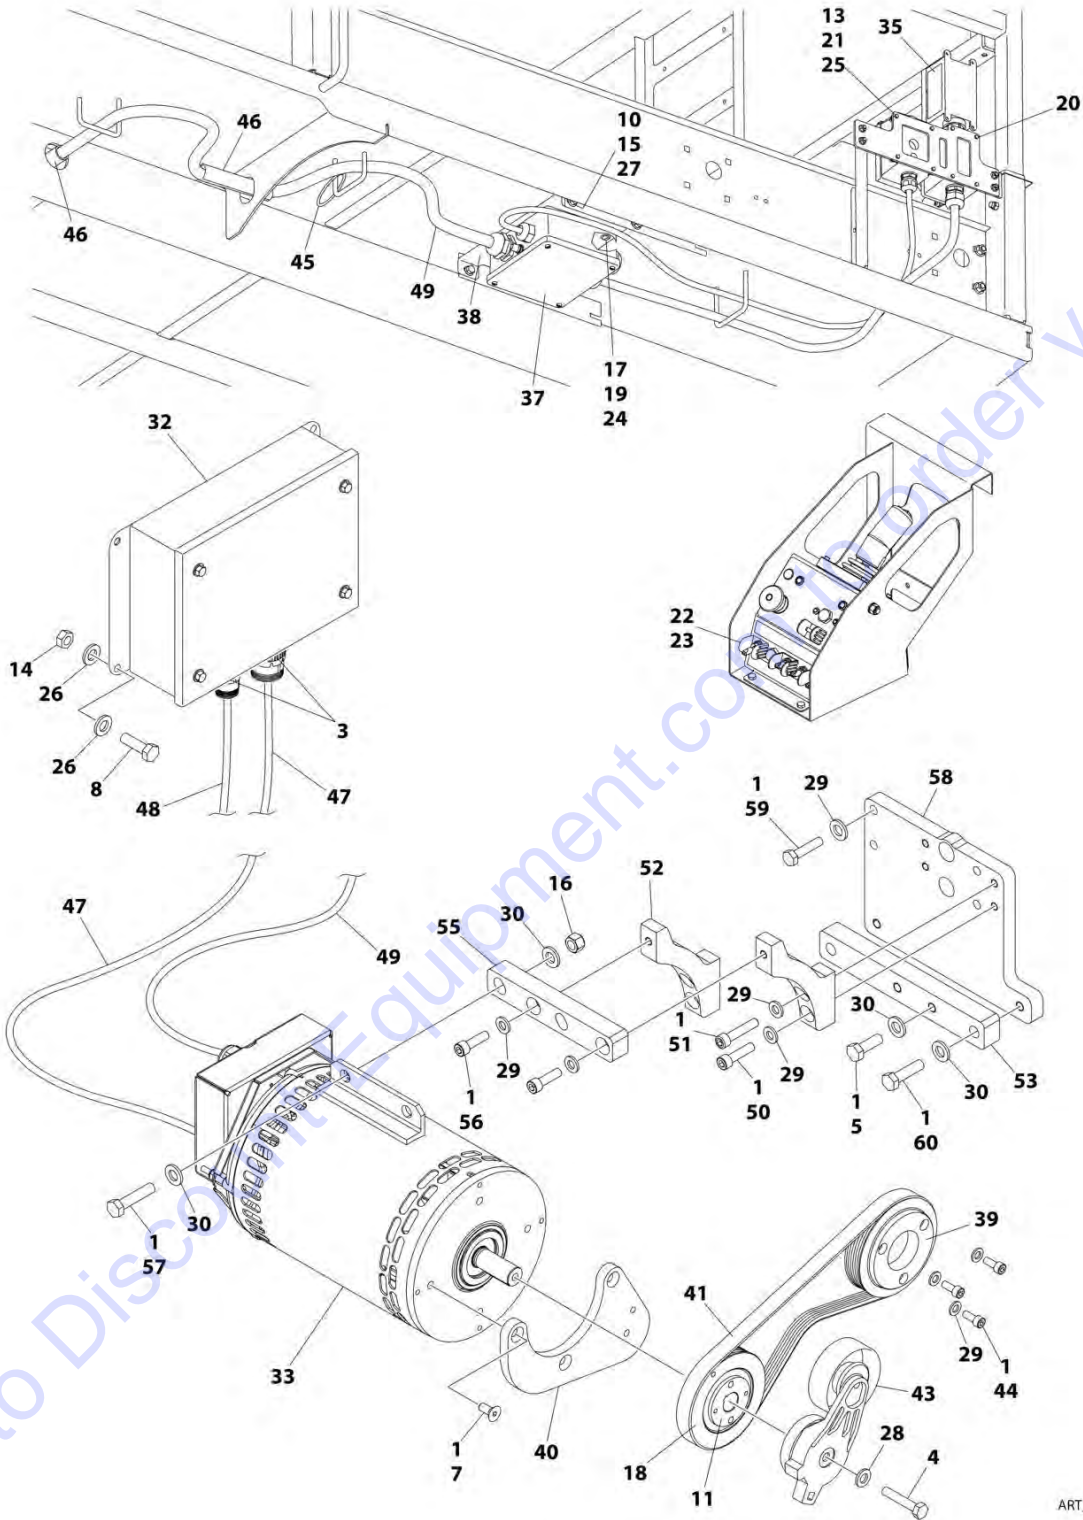

SECTION 3 - ENGINE

FIGURE 3-34. GENERATOR INSTALLATION - 4000W (KUBOTA DIESEL T4F)

ART_100117770

SECTION 3 - ENGINE

FIGURE 3-34. GENERATOR INSTALLATION - 4000W (KUBOTA DIESEL T4F)

ITEM	PART NUMBER	QTY	DESCRIPTION	REV
	1001177770	Ref	GENERATOR INSTALLATION - 4000W (KUBOTA DIESEL T4F)	H
1	0100011	AR	Compound, Locking	
3	0100048	AR	Grease, Silicone (Apply to Contactor Connector)	
4	0701019	1	Bolt M10 x 55	
5	0701215	2	Bolt M12 x 35	
7	0741607	3	Bolt 3/8 x .88	
8	0760610	4	Bolt M6 x 20	
10	0780810	4	Bolt M8 x 20	
11	0962520	1	Bushing, Taper	
13	3290405	4	Nut M4	
14	3290605	4	Nut M6	
15	3290805	4	Nut M8	
16	3291201	2	Nut M12	
17	3311005	4	Nut #10	
18	3580318	1	Pulley, Generator	
19	3931016	4	Screw #10 x 1	
20	3940804	4	Self, Tapping	
21	4010408	4	Screw M4 x 16	
22	4060802	1	Guard, Switch	
23	4360482	1	Switch, Toggle	
24	4751000	4	Washer #10	
25	4811400	4	Washer M4	
26	4811700	8	Washer M6	
27	4811900	4	Washer M8	
28	4812000	1	Washer M10	
29	5241000	AR	Washer M10	
30	5241200	AR	Washer M12	
32	1001138566	1	Box, Generator Control (4000W Generator - 60Hz)	
32	70006552	1	Capacitor	
32	70006553	1	Relay	
33	1001140346	1	Generator Assembly	
33	70003709	1	Ring, Retaining (External)	
33	70003708	1	Ring, Retaining (Internal)	
33	70001966	1	Bearing	
33	70004092	1	Endbell (Shaft End)	
33	70004099	1	Key	
33	70004676	1	Rotor	
33	70004687	1	Stator	
33	70004678	1	Endbell (Rear)	
33	70004679	1	Cover, Endbell (Rear)	
33	70004680	1	Enclosure, Wiring	
33	70004685	1	Cover, Enclosure	
33	70004682	1	Switch, Reset (Located on Enclosure Cover)	
33	70004098	1	Connector, Strain Relief (Located on Enclosure Cover)	
33	4460224	1	Receptacle, Female - 6 Position (Connects to Harness	
33	4460268	1	Pin, Male (Connects to Harness)	
33	4460807	6	Seal, Pin (Connects to Harness)	
33	4460808	1	Seal, Interface (Connects to Harness)	
35	1001187092	1	Platform Receptacle Assembly (See Separate Breakdown in ELECTRICAL SECTION)