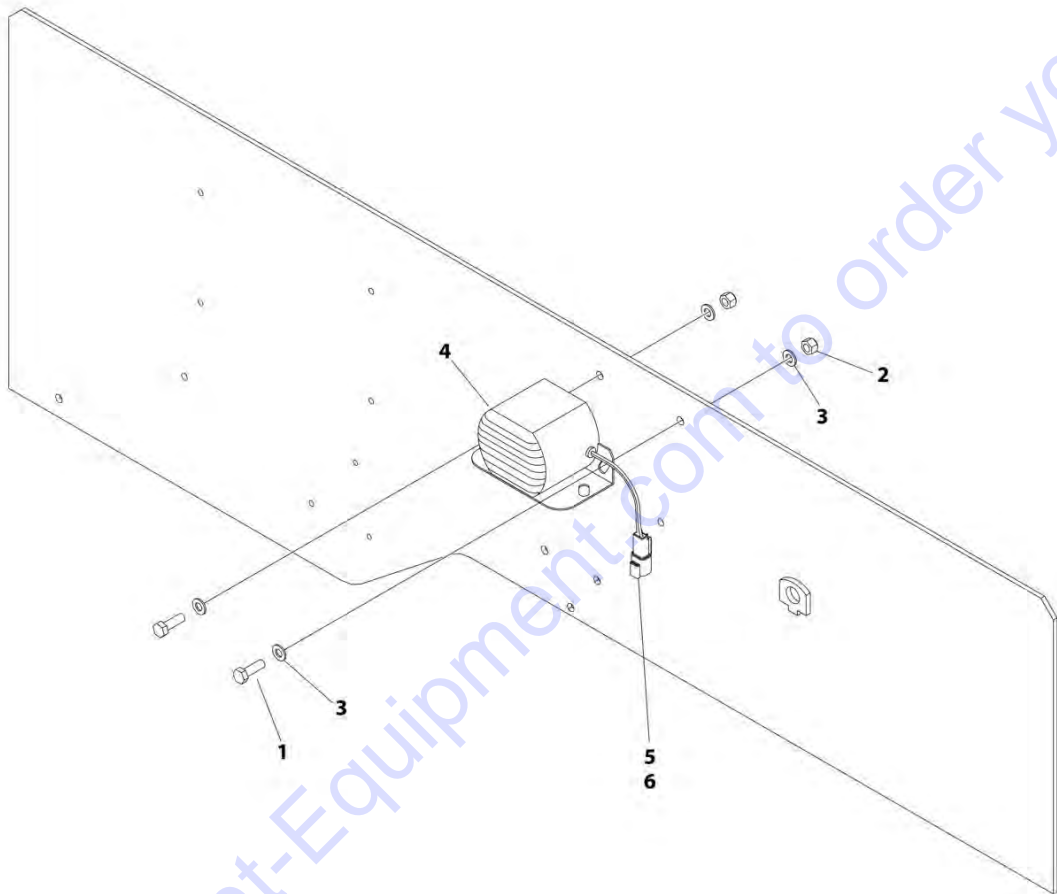

SECTION 2 - GROUND CONTROLS

FIGURE 2-12. WHITE NOISE ALARM INSTALLATION

ART_1001219108

SECTION 2 - GROUND CONTROLS

FIGURE 2-12. WHITE NOISE ALARM INSTALLATION

ITEM	PART NUMBER	QTY	DESCRIPTION	REV
	1001219108	Ref	WHITE NOISE ALARM INSTALLATION	A
1	0760612	2	Bolt M6 x 25	
2	3290605	2	Nut M6	
3	4811702	4	Washer M6	
4	1001182806	1	Alarm, White Noise	
5	4460897	1	Connector - 2 Position	
6	4460464	2	Pin, Male	

Go to Discount-Equipment.com to order your parts