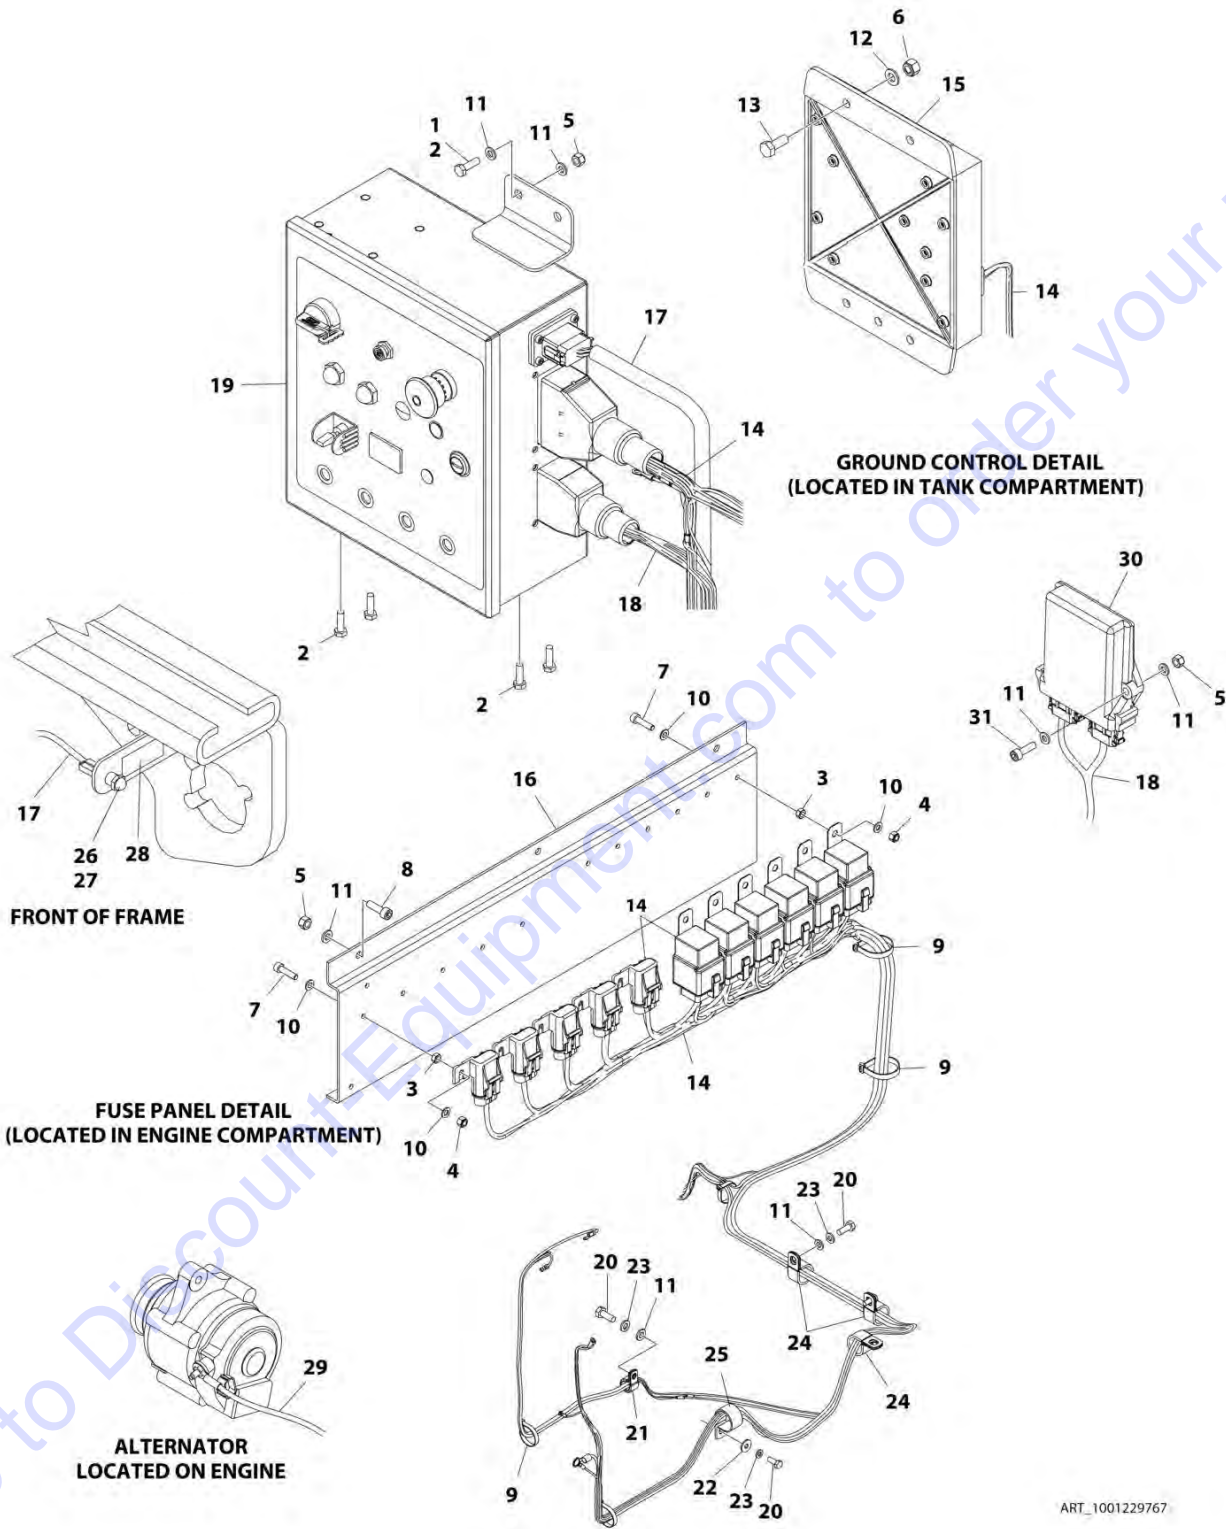

SECTION 2 - GROUND CONTROLS

FIGURE 2-7. ELECTRICAL COMPONENTS INSTALLATION - DIESEL

ART_1001229767

SECTION 2 - GROUND CONTROLS

FIGURE 2-7. ELECTRICAL COMPONENTS INSTALLATION - DIESEL

ITEM	PART NUMBER	QTY	DESCRIPTION	REV
	1001229767	Ref	ELECTRICAL COMPONENTS INSTALLATION - DIESEL	F
1	0100011	AR	Compound, Locking	
2	0760610	6	Bolt M6 x 20	
3	3290501	11	Nut M5	
4	3290505	11	Nut M5	
5	3290605	7	Nut M6	
6	3290805	4	Nut M8	
7	4031608	11	Bolt M5 x 20	
8	4031708	3	Bolt M6 x 20	
9	4240018	17	Tie-Strap	
10	4811600	22	Washer M5	
11	4811700	14	Washer M6	
12	4811900	4	Washer M8	
13	0760810001	4	Capscrew M8 x 20	
14	1001244348	1	Engine Harness - Diesel (See Separate Breakdown in ELECTRICAL SECTION)	
15	1001182481	1	Module, Control (Note: Re-calibration Required when Replaced)	
16	1001185125	1	Plate, Mounting	
17	1001222025	1	Hydraulic Compartment Harness (See Separate Breakdown in ELECTRICAL SECTION)	
18	1001236270	1	Chassis Harness (See Separate Breakdown in ELECTRICAL SECTION)	
19	1001236353	1	Ground Box Assembly (See Separate Breakdown in this Section)	
20	0760608	4	Bolt M6 x 16	
21	1320041	1	Clamp	
22	4811702	1	Washer M6	
23	4831700	4	Washer M6	
24	1001100319	3	Hose Clip M10	
25	1320095	1	Clamp	
26	4360387	1	Switch, Push Button	
27	1001176469	1	Shroud, Switch	
28	1001226116	1	Decal - Manual Descent Instruction	
29	1001234069	1	Harness, Fusible Link	
30	1001234736	1	Module, Control - Hydraulics (Note: Re-calibration Required when Replaced)	
31	4031711	2	Capscrew M6 x 35