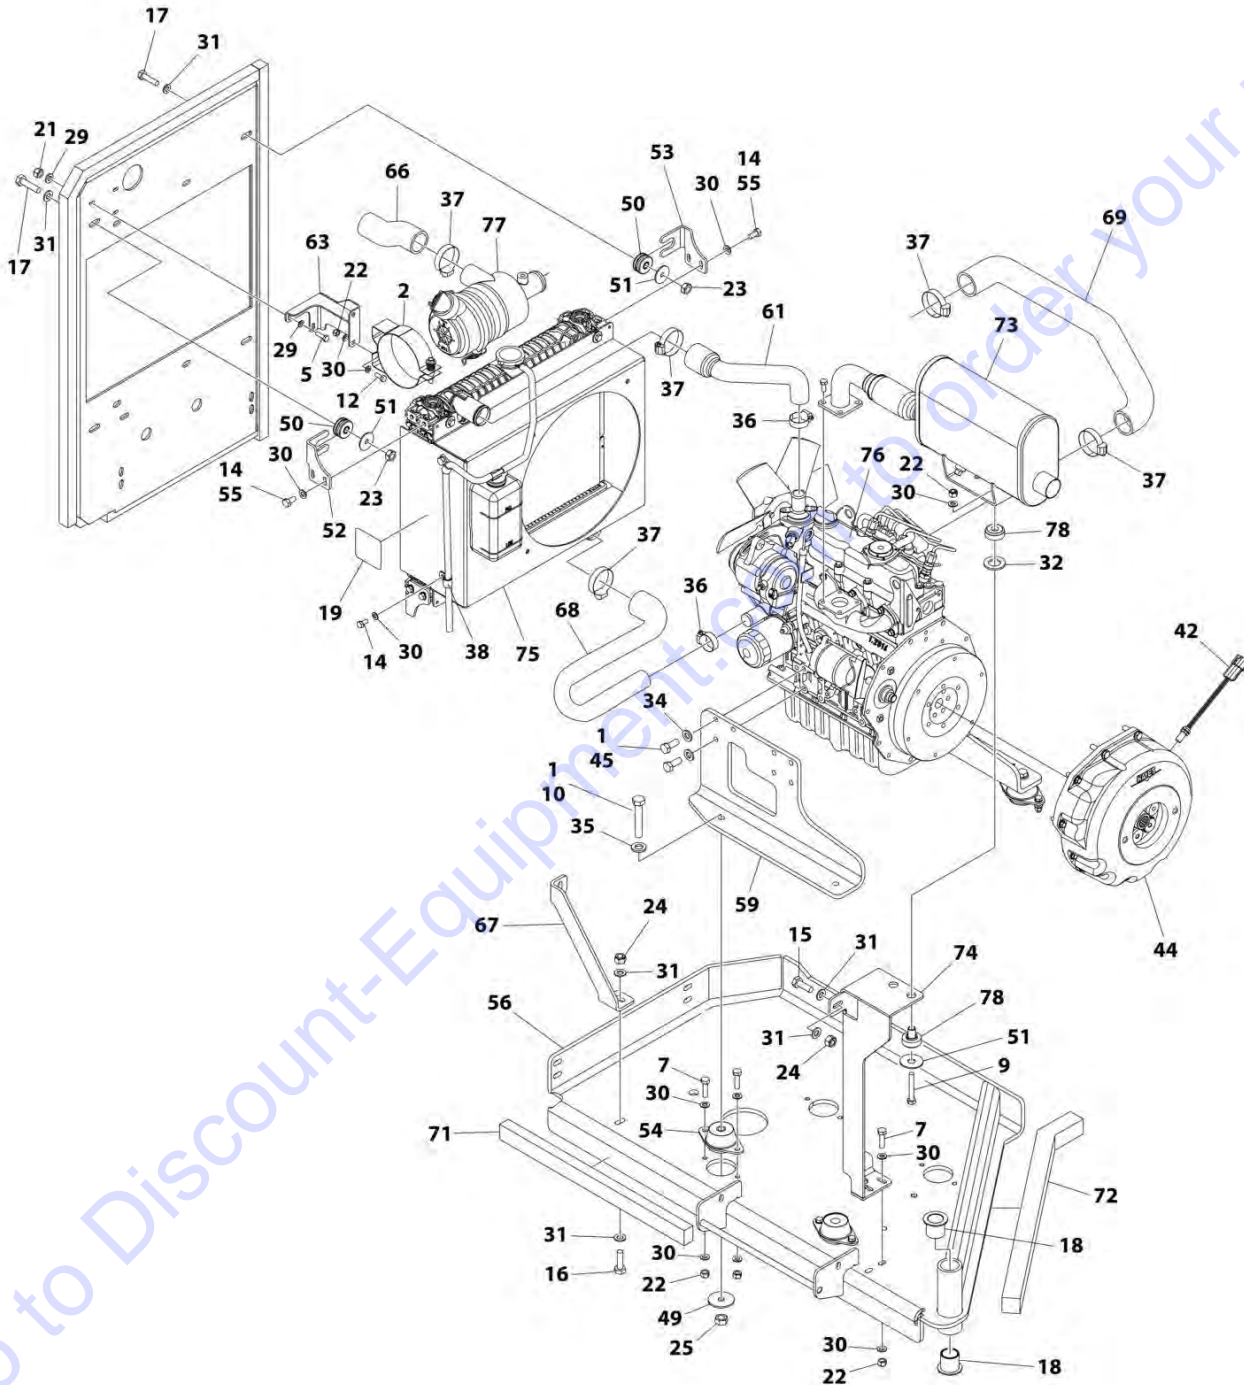

SECTION 3 - ENGINE

**FIGURE 3-5. ENGINE AND PUMP SUB-ASSEMBLY - KUBOTA DIESEL STAGE III WITH GENERATOR
(SN E200000676 through E200000730)**

ITEM	PART NUMBER	QTY	DESCRIPTION	REV
	1001231719	Ref	ENGINE AND PUMP SUB-ASSEMBLY - KUBOTA DIESEL STAGE III	D
1	0100011	AR	Compound, Locking	
2	0641814	2	Bolt 1/2 x 1-3/4	
3	4891600	2	Washer 3/8	
4	4891800	2	Washer 1/2	
5	83191040	2	Capscrew M10 x 30	
6	1001101331	1	Piston Pump Assembly (See Separate Breakdown in this Section)	
7	1001181393	1	Gear Pump Assembly	
7	7023929	1	Seal Kit - 1001181393 Pump (Note: Seal Kit is only service component available)	
8	1001231720	1	Engine Assembly - Kubota Diesel Stage III (See Separate Breakdown in this Section)	
9	3790152	1	O-Ring	

Go to Discount-Equipment.com to order your parts

SECTION 3 - ENGINE

FIGURE 3-6. ENGINE ASSEMBLY - KUBOTA DIESEL STAGE III WITH GENERATOR (SN E200000676 through E200000730)

ART_1001231720_10F2