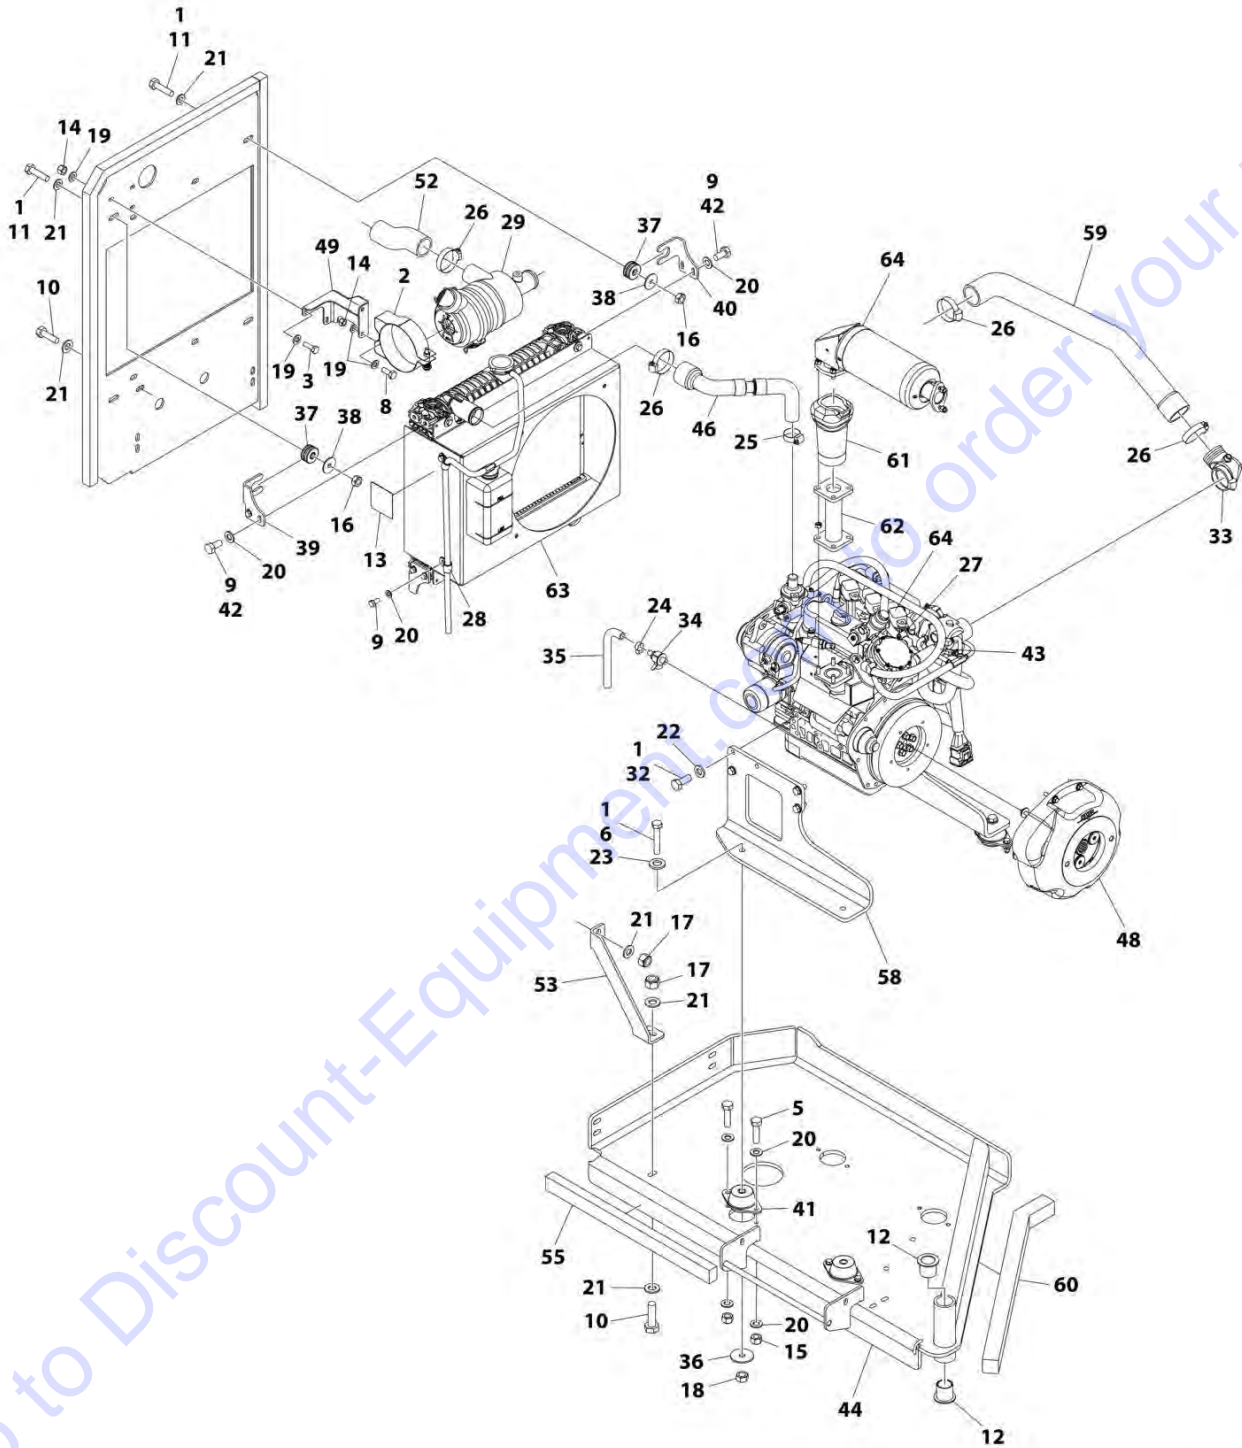

SECTION 3 - ENGINE

FIGURE 3-24. ENGINE AND PUMP SUB-ASSEMBLY - KUBOTA GASOLINE WITH GENERATOR

ITEM	PART NUMBER	QTY	DESCRIPTION	REV
	1001231716	Ref	ENGINE AND PUMP SUB-ASSEMBLY - KUBOTA GASOLINE	A
1	0100011	AR	Compound, Locking	
2	0641814	2	Bolt 1/2 x 1-3/4	
3	0700814	4	Bolt M8 x 30	
4	0700819	2	Bolt M8 x 55	
5	0761014	1	Bolt M10 x 30	
6	3290805	6	Nut M8	
7	3291005	1	Nut M10	
8	3790152	1	O-Ring	
9	4811900	10	Washer M8	
10	4812000	2	Washer M10	
11	4812500	2	Washer M20	
12	4891800	2	Washer 1/2	
13	83191040	2	Capscrew M10 x 30	
14	1001101331	1	Piston Pump Assembly (See Separate Breakdown in this Section)	
15	1001169138	2	Pad	
16	1001186833	1	Tube, Exhaust	
17	1001195600	1	Bracket	
18	1001217291	1	Gear Pump Assembly	
18	70002861	1	Seal Kit - 1001217291 Pump (Note: Seal Kit is only service component available)	
19	1001226420	1	Bracket, Exhaust	
20	1001231717	1	Engine Assembly - Kubota Gasoline (See Separate Breakdown in this Section)	
21	1001125248	2	Mount	

SECTION 3 - ENGINE

FIGURE 3-25. ENGINE ASSEMBLY - KUBOTA GASOLINE WITH GENERATOR

ART_1001231717_10F2