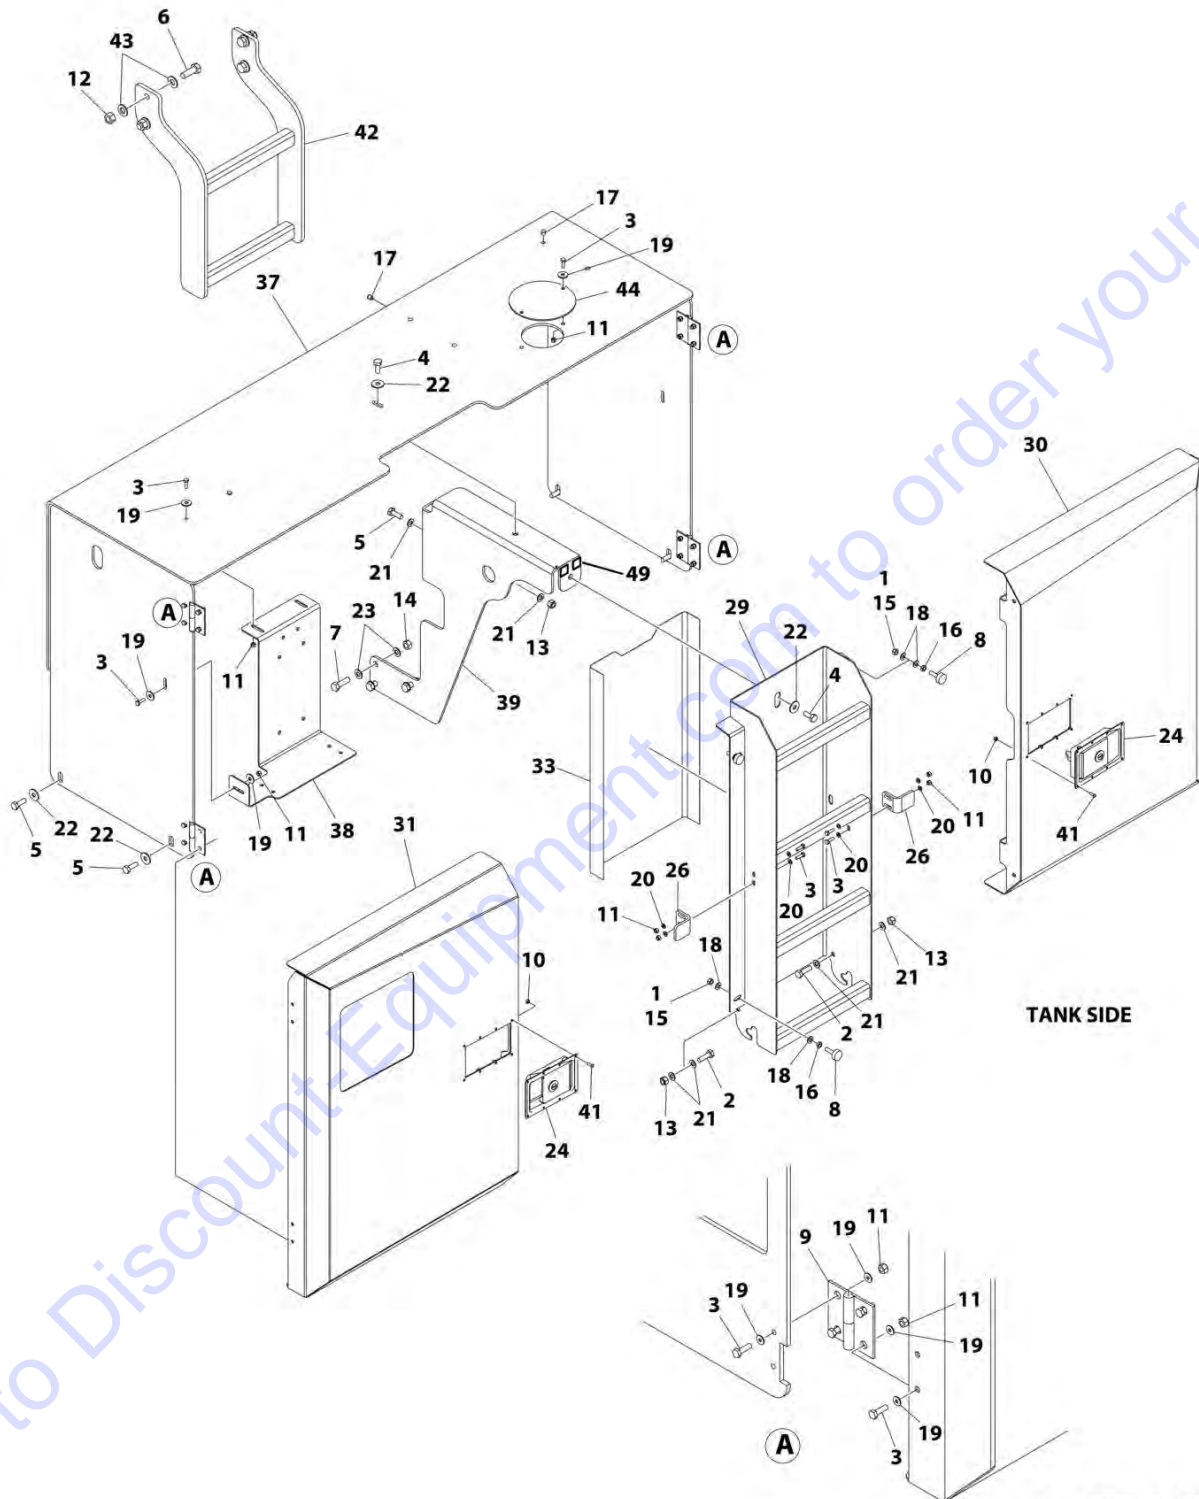

SECTION 2 - GROUND CONTROLS

FIGURE 2-12. WHITE NOISE ALARM INSTALLATION

ITEM	PART NUMBER	QTY	DESCRIPTION	REV
	1001219108	Ref	WHITE NOISE ALARM INSTALLATION	A
1	0760612	2	Bolt M6 x 25	
2	3290605	2	Nut M6	
3	4811702	4	Washer M6	
4	1001182806	1	Alarm, White Noise	
5	4460897	1	Connector - 2 Position	
6	4460464	2	Pin, Male	

Go to Discount-Equipment.com to order your parts

SECTION 2 - GROUND CONTROLS

FIGURE 2-13. HOODS AND LADDERS INSTALLATION

ART_1001177708_10F2