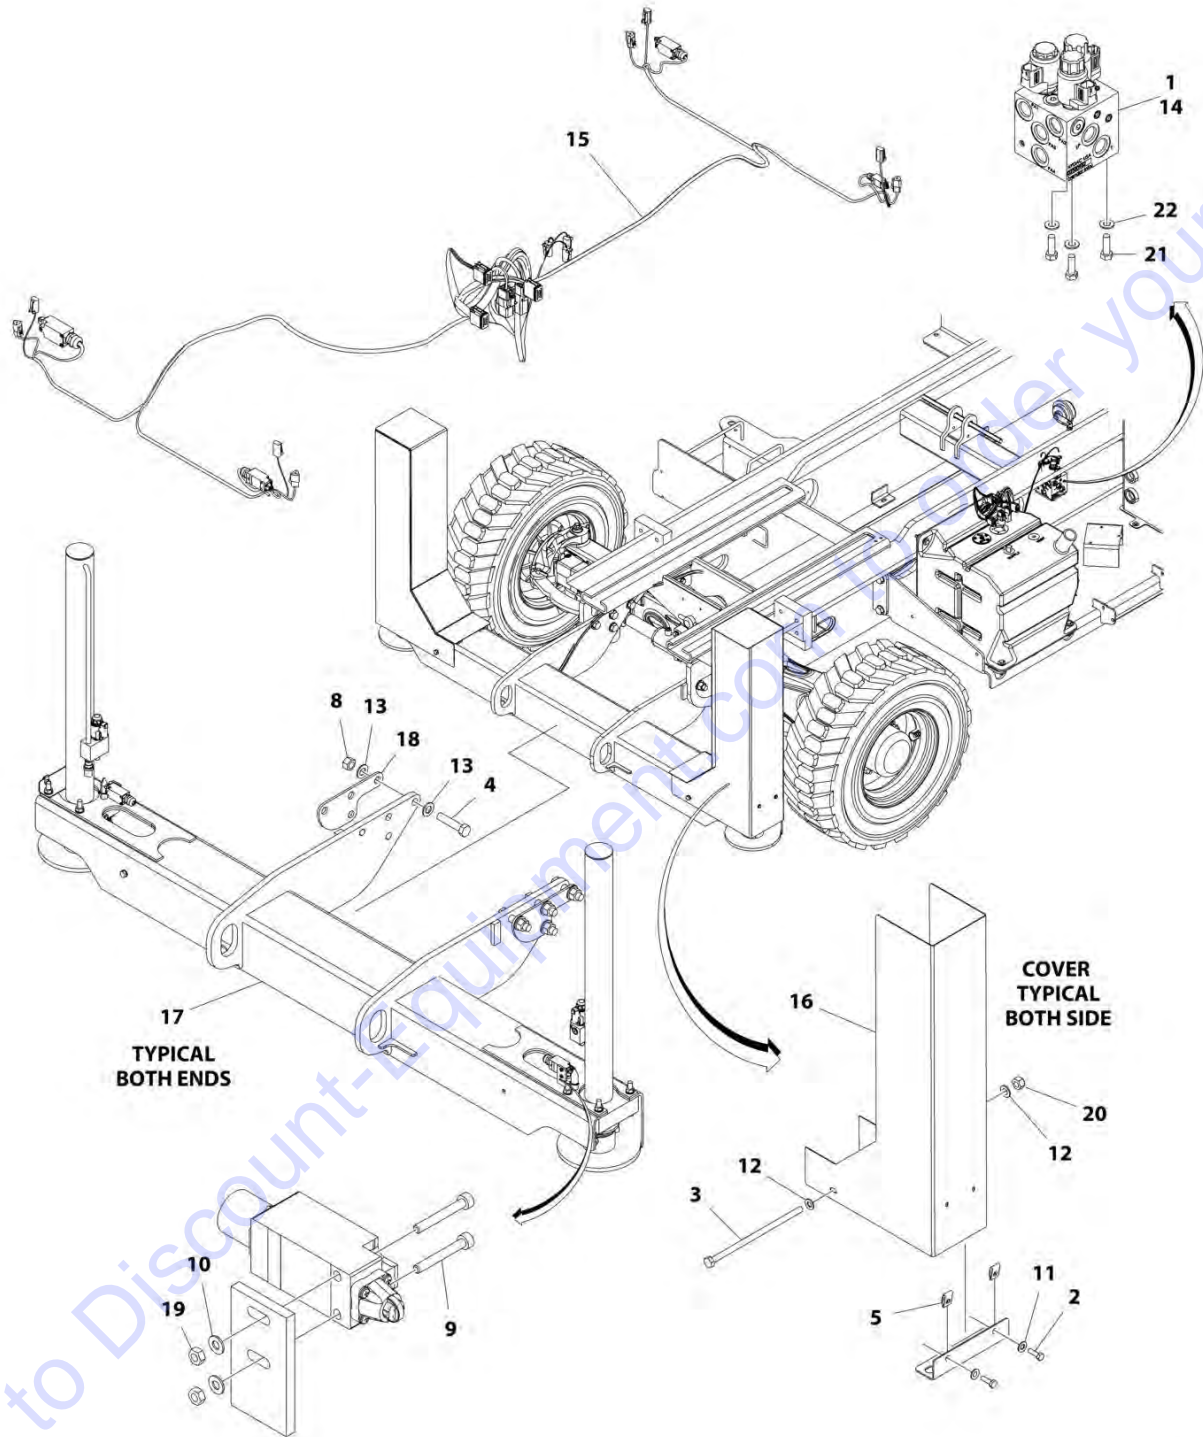

SECTION 1 - FRAME

FIGURE 1-13. LEVELING JACKS INSTALLATION

ART_1001178866

FIGURE 1-13. LEVELING JACKS INSTALLATION

ITEM	PART NUMBER	QTY	DESCRIPTION	REV
	1001178866	Ref	LEVELING JACKS INSTALLATION	I
1	0100011	AR	Compound, Locking	
2	0700610	8	Bolt M6 x 20	
3	0701039	4	Bolt M10 x 220	
4	0712026	16	Bolt M20 x 90	
5	1001130220	8	Nut, Tinnerman M6	
8	3332017	16	Nut M20	
9	4031510	8	Capscrew M4 x 30	
10	4811400	8	Washer M4	
11	4811900	AR	Washer M8	
11	4811702	AR	Washer M6	
12	4812000	8	Washer M10	
13	5242000	32	Washer M20	
14	1001217108	1	Leveling Jack Valve Assembly (See Separate Breakdown in this Section)	
15	1001103801	1	Leveling Jack Harness (See Separate Breakdown in ELECTRICAL SECTION)	
16	1001179200	4	Cover	
17	1001182971	2	Leveling Jack Assembly (See Separate Breakdown in this Section)	
18	1001183328	4	Plate	
19	3290401	8	Nut M4	
20	3291005	4	Nut M10	
21	0641508	3	Bolt 5/16 x 1	
22	4711500	3	Washer 5/16