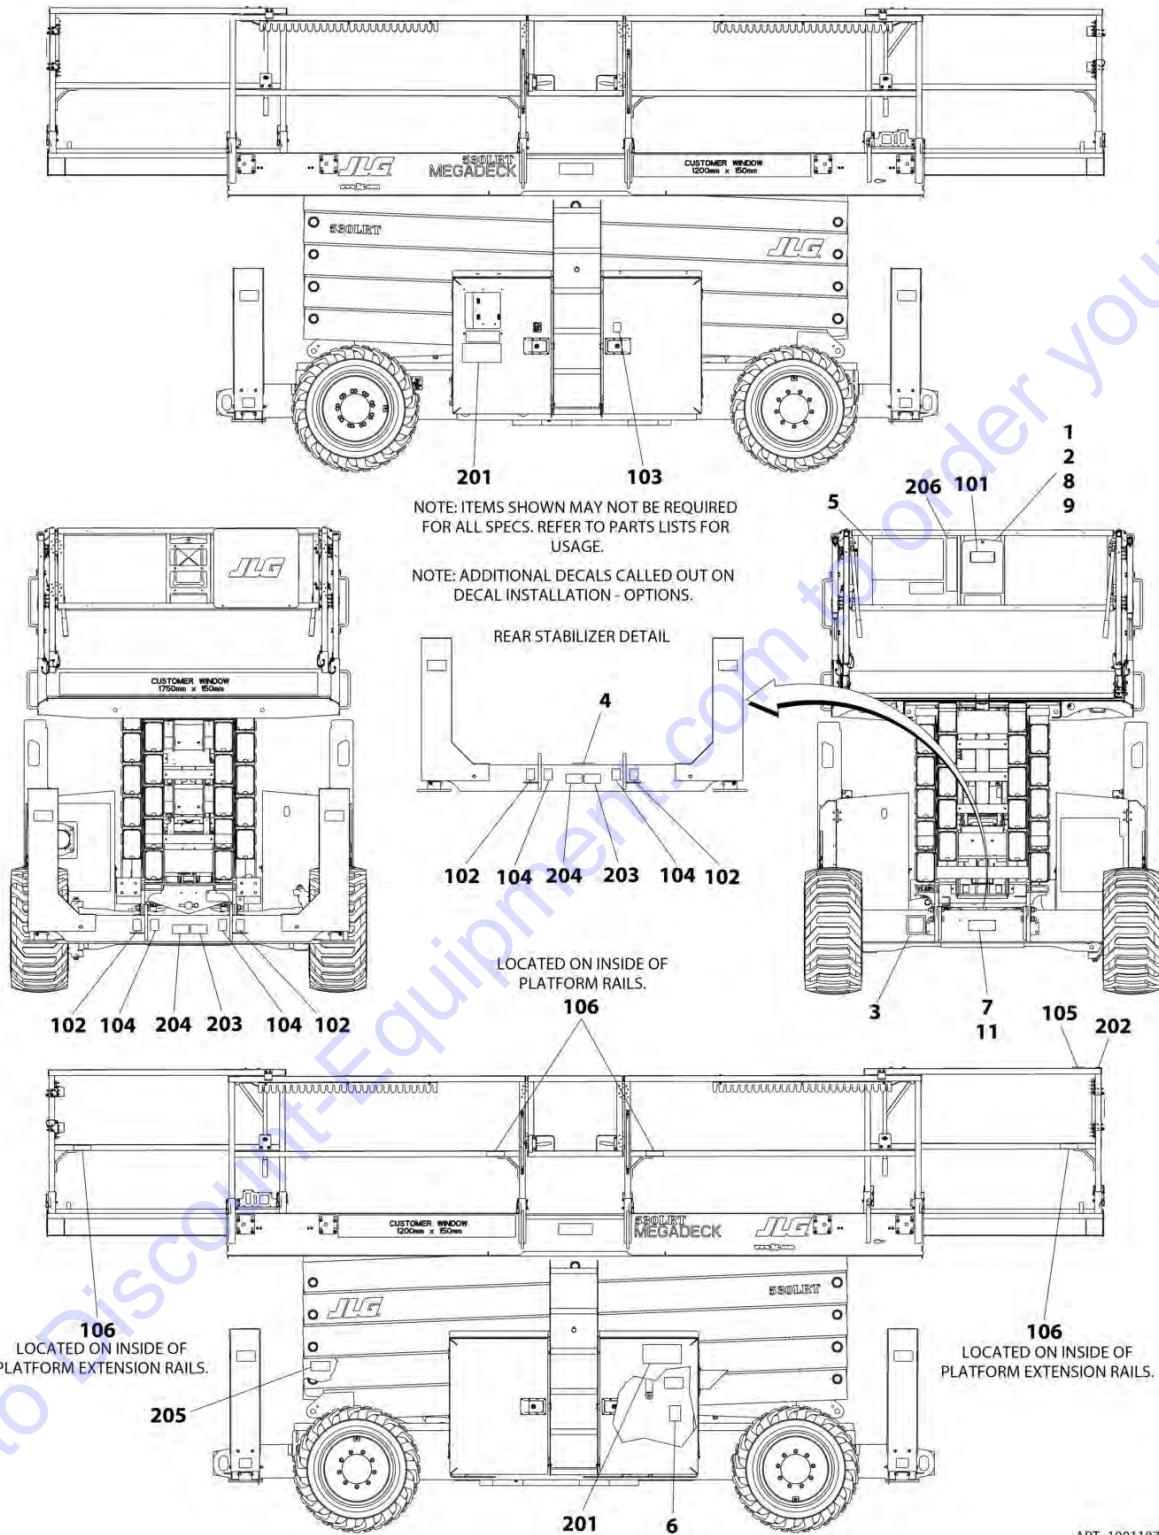

SECTION 9 - DECALS

FIGURE 9-5. DECAL INSTALLATION - CHINESE SPECS (ENGLISH/CHINESE)

ART_1001187671

SECTION 9 - DECALS

FIGURE 9-5. DECAL INSTALLATION - CHINESE SPECS (ENGLISH/CHINESE)

ITEM	PART NUMBER	QTY	DESCRIPTION	REV
	1001187671	Ref	DECAL INSTALLATION - CHINESE SPECS (ENGLISH/CHINESE)	A
		Ref	Note: See DECAL INSTALLATION - OPTIONS for additional decals.	
1	0760610	4	Bolt M6 x 20	
2	0860520	1	Box, Manual Storage	
3	See Note	NSS	Decal - Bar Code (Note: Not Available for Purchase)	
4	1703687	2	Decal - Directional Arrow	
5	1705195	1	Decal - Danger/Warning	
6	1704412	1	Decal - Hydraulic Oil	
7	2080057	4	Fastener	
8	3290605	4	Nut M6	
9	4811700	8	Washer M6	
11	See Note	NSS	Decal - Manufacturers Serial Number (Note: Not Available for Purchase)	
101	1701509	1	Decal - Manual	
102	1703811	1	Decal - Lifting Lug	
103	1703812	1	Decal - Hydraulic Oil	
104	1703814	1	Decal - Tie Down	
105	1703819	1	Decal - Directional Arrow	
106	1704277	1	Decal - Lanyard Attach	
201	1705193	1	Decal - Danger Electrocution/Warning Crushing	
202	1705194	1	Decal - Control Box Location	
203	1705944	1	Decal - Danger/Electrocution Hazard	
204	1705943	1	Decal - Warning Crushing	
205	1705019	1	Decal - Safety Prop	
206	1001192853	1	Decal - Legend