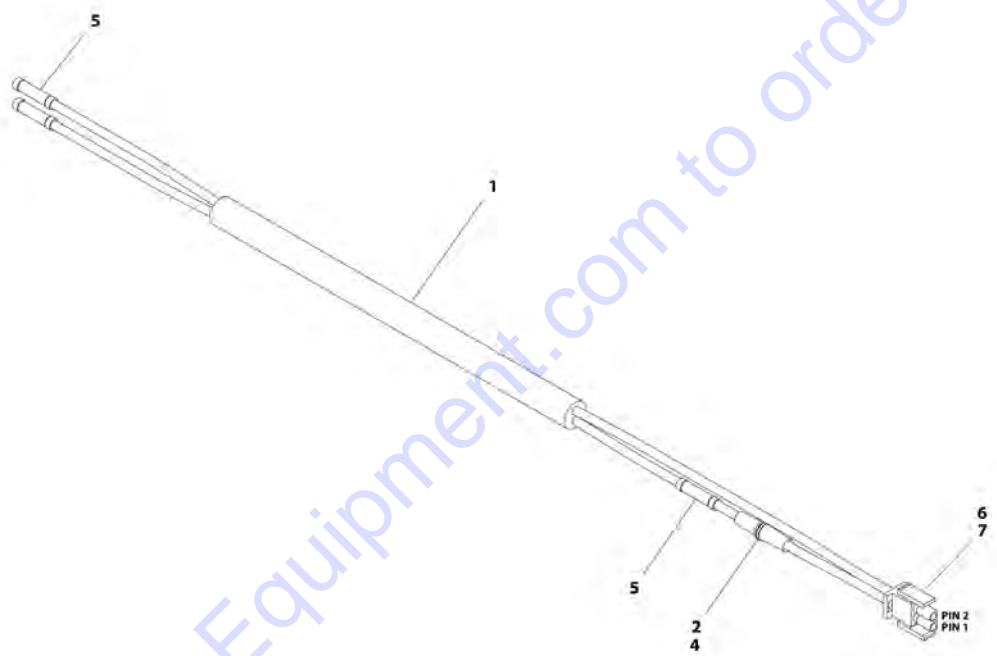

Go to Discount-Equipment.com to order your parts

SECTION 8 - ELECTRICAL

FIGURE 8-13. BEACON HARNESS ASSEMBLY (OPTIONAL)

ART_4922739

SECTION 8 - ELECTRICAL

FIGURE 8-13. BEACON HARNESS ASSEMBLY (OPTIONAL)

ITEM	PART NUMBER	QTY	DESCRIPTION	REV
	4922739	Ref	BEACON LIGHT HARNESS ASSEMBLY (OPTIONAL)	A
1	1060680	5 ft/ 1.5m	Cable, Electrical - 18/2	
2	2400056	1	Fuse - 5 Amp	
4	4460044	1	Fuseholder	
5	4460248	3	Terminal, Butt	
6	4460267	2	Pin, Male	
7	4460320	1	Connector - 2 Position	