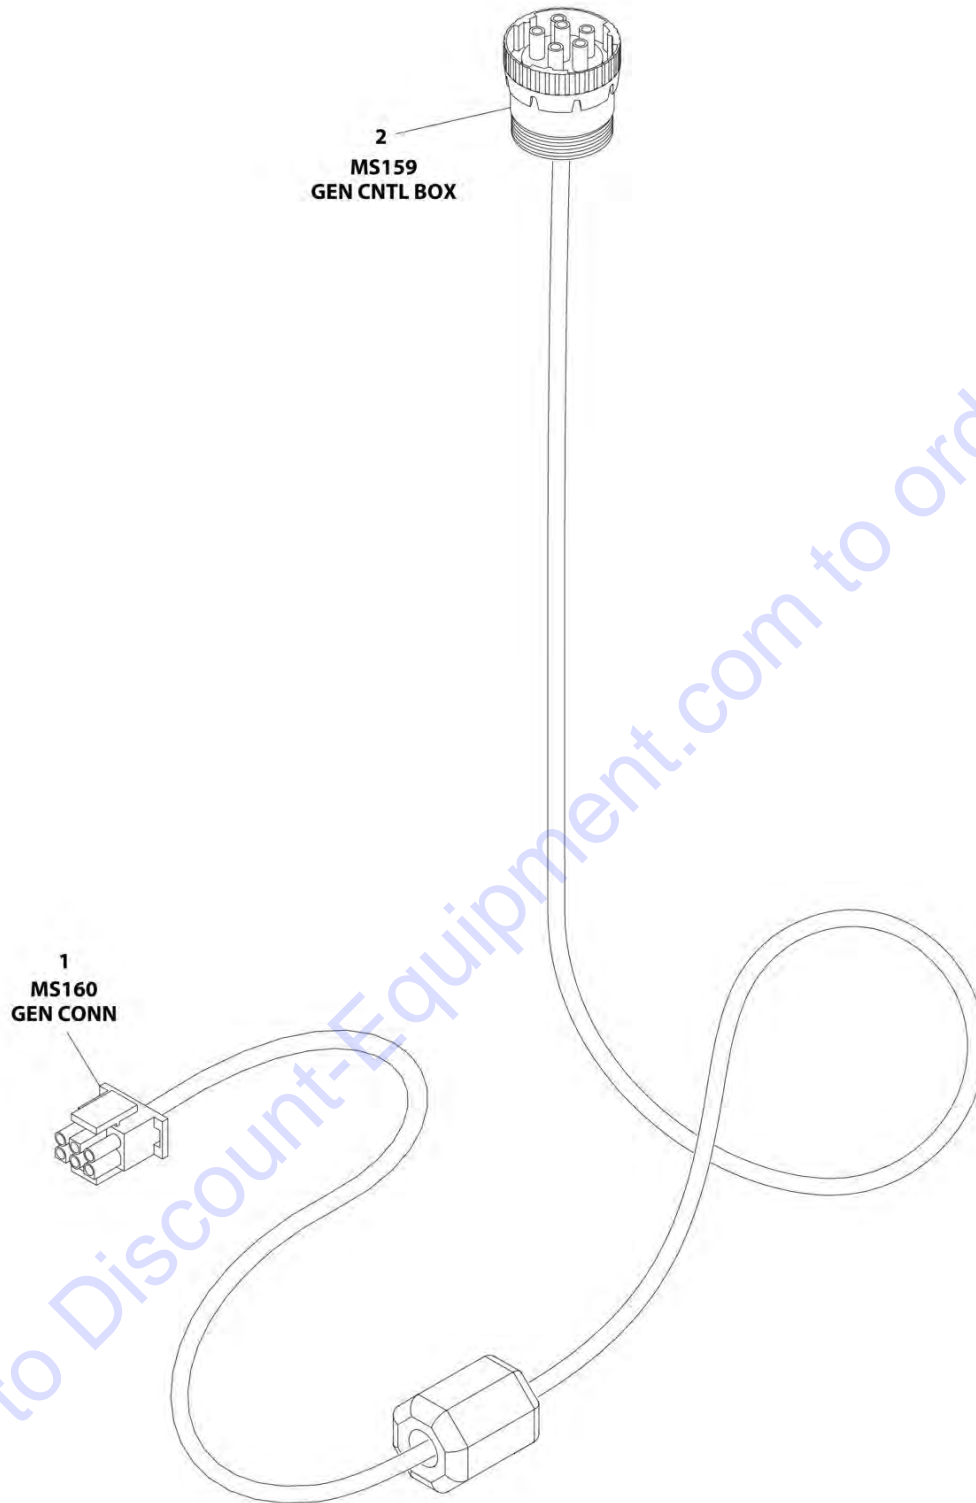

SECTION 8 - ELECTRICAL

FIGURE 8-20. GENERATOR CONTROL HARNESS - 4000W GENERATOR (GENERATOR TO CONTROL BOX)

ART_1001236444

SECTION 8 - ELECTRICAL

FIGURE 8-20. GENERATOR CONTROL HARNESS - 4000W GENERATOR (GENERATOR TO CONTROL BOX)

ITEM	PART NUMBER	QTY	DESCRIPTION	REV
	1001236444	Ref	GENERATOR CONTROL HARNESS - 4000W GENERATOR (GENERATOR TO CONTROL BOX)	A
1	4460225	1	Plug, Male - 6 Position	
1	4460268	2	Socket, Female	
1	4460808	1	Seal, Connector	
1	4460807	1	Seal, Terminal	
2	77363233	1	Connector - 6 Position	
2	4460465	2	Socket, Female	
2	4460466	4	Plug, Terminal	

Go to Discount-Equipment.com to order your parts