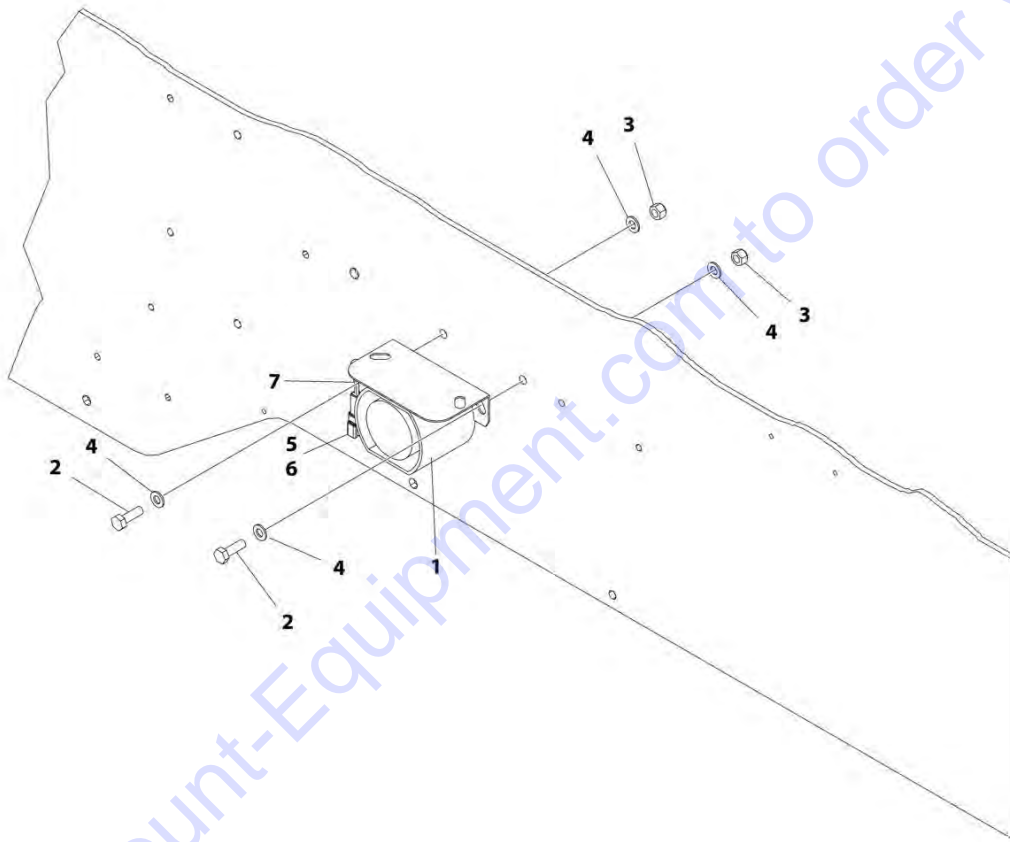

SECTION 2 - GROUND CONTROLS

FIGURE 2-11. MOTION ALARM INSTALLATION

ART_1001191641

SECTION 2 - GROUND CONTROLS

FIGURE 2-11. MOTION ALARM INSTALLATION

ITEM	PART NUMBER	QTY	DESCRIPTION	REV
	1001191641	Ref	MOTION ALARM INSTALLATION	C
1	0140032	1	Alarm	
2	0770812	2	Bolt M8 x 25	
3	3290805	2	Nut M8	
4	4811900	4	Washer M8	
5	4460464	2	Pin, Male	
6	4460897	1	Connector - 2 Position	
7	1001175012	AR	Conduit	

Go to Discount-Equipment.com to order your parts