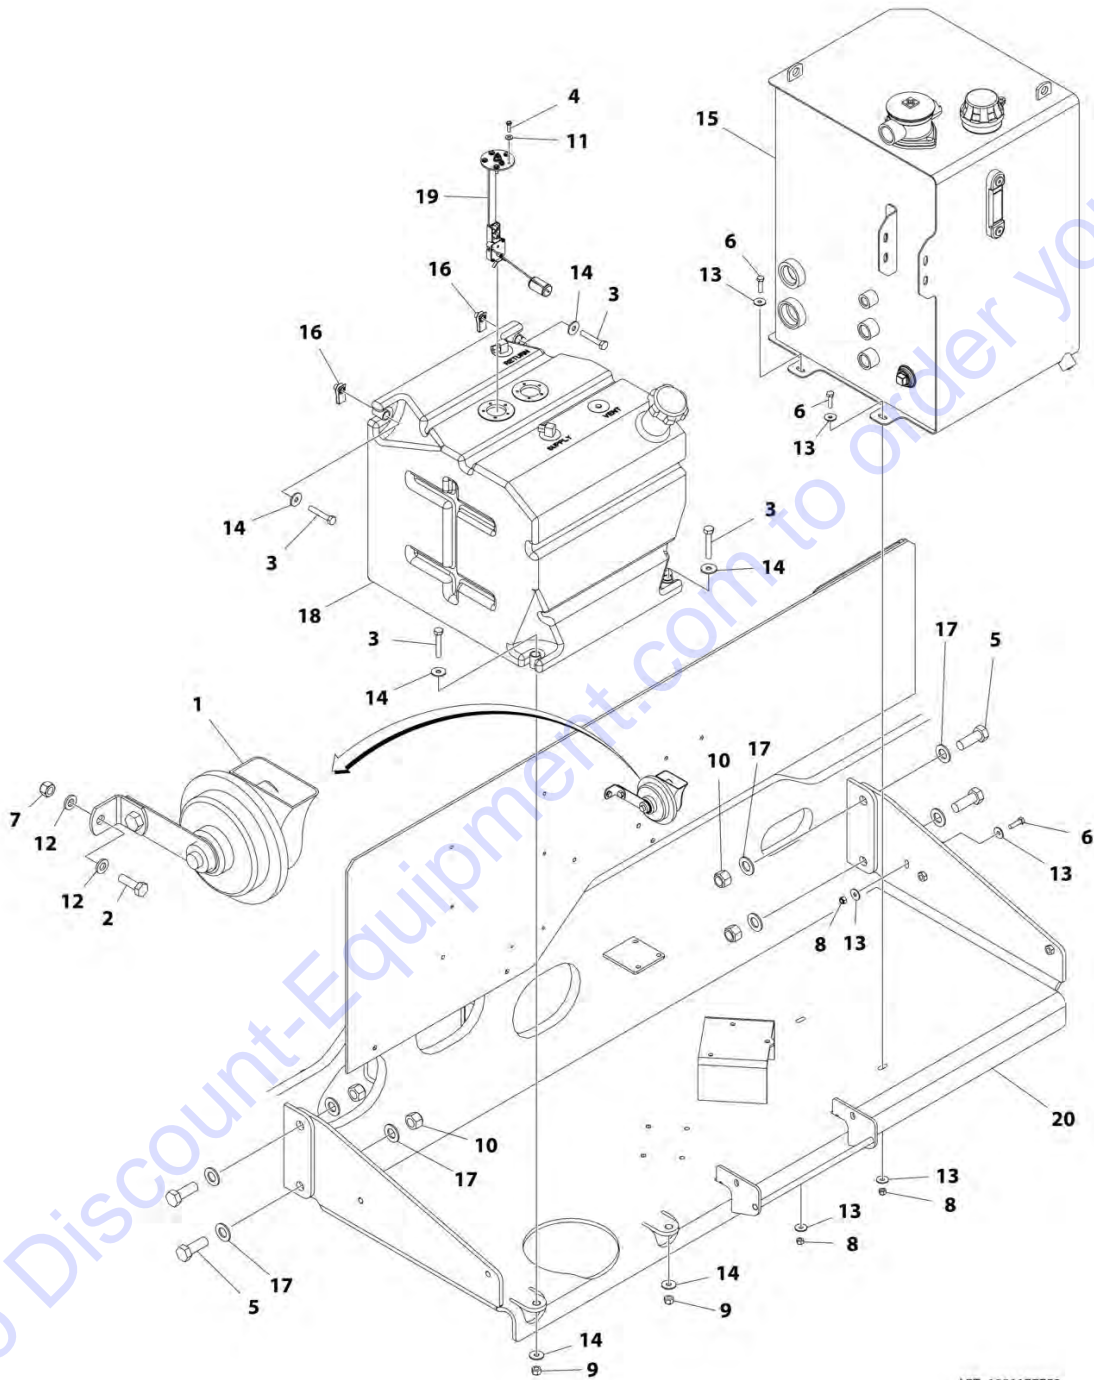

SECTION 2 - GROUND CONTROLS

FIGURE 2-5. TANKS AND HORN INSTALLATION - GASOLINE

ART_1001177752

SECTION 2 - GROUND CONTROLS

FIGURE 2-5. TANKS AND HORN INSTALLATION - GASOLINE

ITEM	PART NUMBER	QTY	DESCRIPTION	REV
	1001177752	Ref	TANKS AND HORN INSTALLATION - GASOLINE	E
1	0140001	1	Horn	
2	0700610	1	Bolt M6 x 20	
3	0701020	4	Bolt M10 x 60	
4	0731005	5	Screw, #10 x 5/8	
5	0762019	4	Bolt M20 x 55	
6	0760814	3	Bolt M8 x 30	
7	3290605	1	Nut M6	
8	3290805	3	Nut M8	
9	3291005	2	Nut M10	
10	3292005	4	Nut M20	
11	4751000	5	Washer #10	
12	4811700	2	Washer M6	
13	4811902	6	Washer M8	
14	4812002	6	Washer M10	
15	1001102823	1	Hydraulic Tank Assembly (See Separate Breakdown in this Section)	
16	1001118972	2	Nut Tinnerman M10	
17	5242000	8	Washer M20	
18	1001206896	1	Fuel Tank Assembly	
18	1001211336	1	Cap, Fuel	
18	70004794	1	Tube, Pick-up	
19	1001231195	1	Sensor, Fuel Level	
20	1001181554	1	Tray