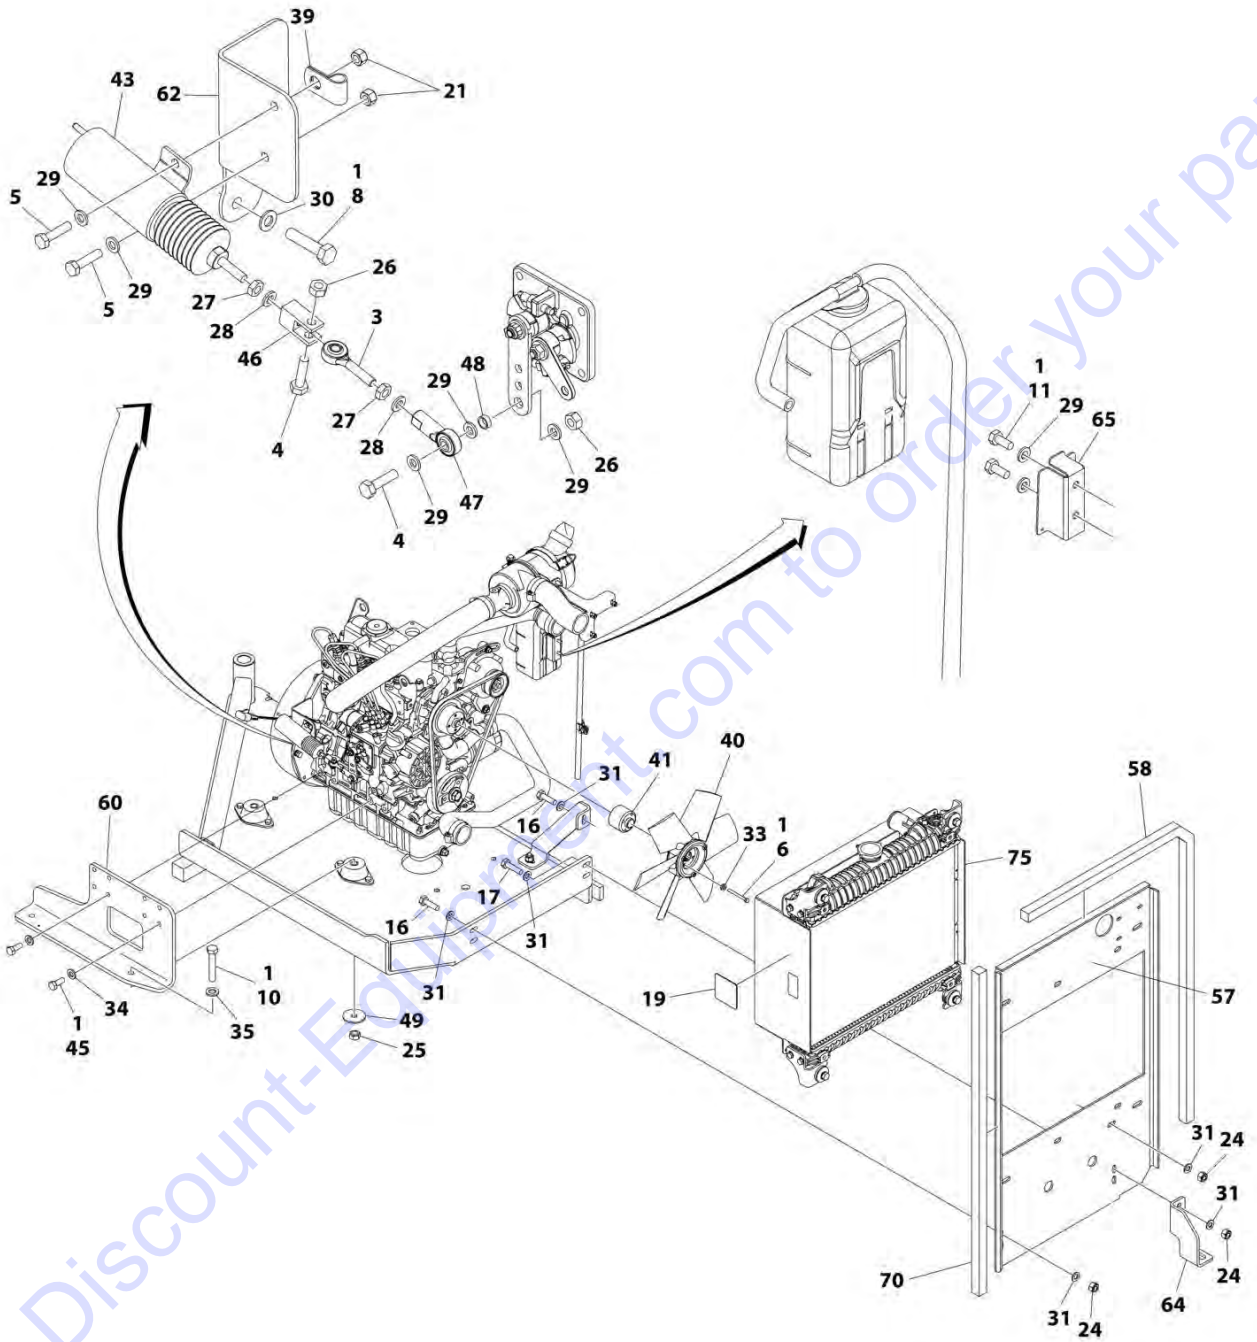

SECTION 3 - ENGINE

ART_1001231720_20F2

SECTION 3 - ENGINE

FIGURE 3-6. ENGINE ASSEMBLY - KUBOTA DIESEL STAGE III WITH GENERATOR (SN E200000676 through E200000730)

ITEM	PART NUMBER	QTY	DESCRIPTION	REV
	1001231720	Ref	ENGINE ASSEMBLY - KUBOTA DIESEL STAGE III	D
1	0100011	AR	Compound, Locking	
2	0340045	1	Band, Mounting	
3	0440334	1	Bearing	
4	0641408	2	Bolt 1/4 x 1	
5	0700610	5	Bolt M6 x 20	
6	0700620	4	Bolt M6 x 60	
7	0700814	10	Bolt M8	
8	0700815	2	Bolt M8 x 35	
9	0700819	2	Bolt, M8 x 55	
10	0701222	4	Bolt M12 x 70	
11	0760607	2	Bolt M6 x 14	
12	0760810	2	Bolt M8 x 20	
14	0760808	10	Bolt M8 x 16	
15	0761014	1	Bolt M10 x 30	
16	0761015	4	Bolt M10 x 35	
17	0761016	6	Bolt M10 x 40	
18	0961986	2	Bearing, Flange	
19	1703162	2	Decal - Fan Blade	
21	3290605	5	Nut M6	
22	3290805	14	Nut M8	
23	3291001	4	Nut M10	
24	3291005	7	Nut M10	
25	3291201	4	Nut M12	
26	3311405	2	Nut 1/4	
27	3321402	2	Nut 1/4	
28	4761400	2	Washer 1/4	
29	4811700	13	Washer M6	
30	4811900	38	Washer M8	
31	4812000	18	Washer M10	
32	4812500	2	Washer M20	
33	5240600	4	Washer M6	
34	5241000	8	Washer M10	
35	5241200	4	Washer M12	
36	8405101	2	Clamp	
37	8405104	5	Clamp	
38	85941016	2	Clamp	
39	90021705	1	Clamp, Support	
40	1001118538	1	Fan	
41	1001118539	1	Spacer, Fan	
42	1001118580	1	Sensor, Speed	
43	1001118582	1	Actuator, Throttle	
44	1001118675	1	Coupling Kit (See Separate Breakdown in this Section)	
45	1001118746	8	Bolt M10 x 25	
46	1001118881	1	Clevis, Linkage	
47	1001118925	1	Bearing	
48	1001128888	1	Washer	
49	1001168018	4	Washer	
50	1001169054	4	Isolator, Radiator