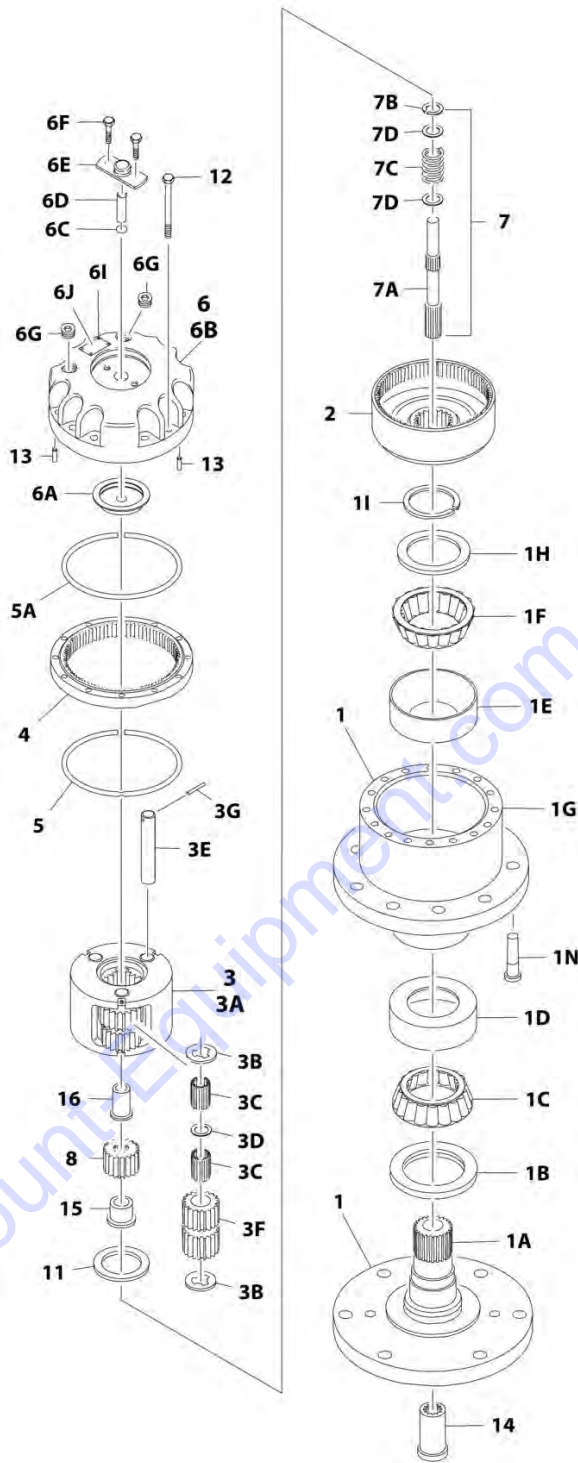

SECTION 1 - FRAME

FIGURE 1-5. DRIVE HUB ASSEMBLY - FRONT

ART_2780268

SECTION 1 - FRAME

FIGURE 1-5. DRIVE HUB ASSEMBLY - FRONT

ITEM	PART NUMBER	QTY	DESCRIPTION	REV
	2780268	Ref	DRIVE HUB ASSEMBLY - FRONT	A
1	See Note	1	Spindle/Housing Assembly (Note: Purchase Individual Components)	
1A	7017059	1	Spindle	
1B	7001998	1	Seal	
1C	7010429	1	Cone, Bearing (Includes Item 1D)	
1D	7010429	1	Cup, Bearing (Includes Item 1C)	
1E	7000257	1	Cup, Bearing	
1F	7000258	1	Cone, Bearing	
1G	7007601	1	Housing/Ring Gear	
1H	7000232	1	Washer, Thrust	
1I	7000229	1	Ring, Retaining	
1N	7007640	9	Stud, Wheel	
2	7000246	1	Gear, Internal	
3	7024712	1	Carrier Assembly	
3A	See Note	1	Carrier (Note: Use Item 3)	
3B	See Note	6	Ring, Retaining (Note: Use Item 3)	
3C	See Note	AR	Bearing, Needle (Note: Use Item 3)	
3D	See Note	3	Washer, Thrust (Note: Use Item 3)	
3E	See Note	3	Shaft, Planet (Note: Use Item 3)	
3F	See Note	3	Gear, Planet (Note: Use Item 3)	
3G	See Note	3	Roll Pin (Note: Use Item 3)	
4	7000248	1	Ring Gear	
5	7000230	1	O-Ring	
5A	7017070	1	O-Ring	
6	70001349	1	Cover Assembly Kit	
6A	See Note	1	Spacer, Thrust (Note: Use Item 6)	
6B	See Note	1	Plate, Cover (Note: Use Item 6)	
6C	See Note	1	O-Ring (Note: Use Item 6)	
6D	See Note	1	Rod, Disconnect (Note: Use Item 6)	
6E	See Note	1	Cap, Disengage (Note: Use Item 6)	
6F	See Note	2	Bolt (Note: Use Item 6)	
6G	See Note	1	Plug, Pipe (Note: Use Item 6)	
6I	See Note	4	Rivet (Note: Not Available for Purchase)	
6J	See Note	1	Plate, ID (Note: Not Available for Purchase)	
7		Ref	Input Shaft Assembly	
7A	7024714	1	Shaft	
7B	7000261	1	Ring, Retaining	
7C	7000262	1	Spring	
7D	7000263	2	Spacer, Thrust	
8	7024713	1	Gear, Sun	
11	7000253	1	Washer, Thrust	
12	7017067	12	Bolt	
13	7017080	4	Pin, Dowel	
14	7000206	1	Coupling	
15	7024715	1	Spacer, Input	
16	7024716	1	Spacer, Input