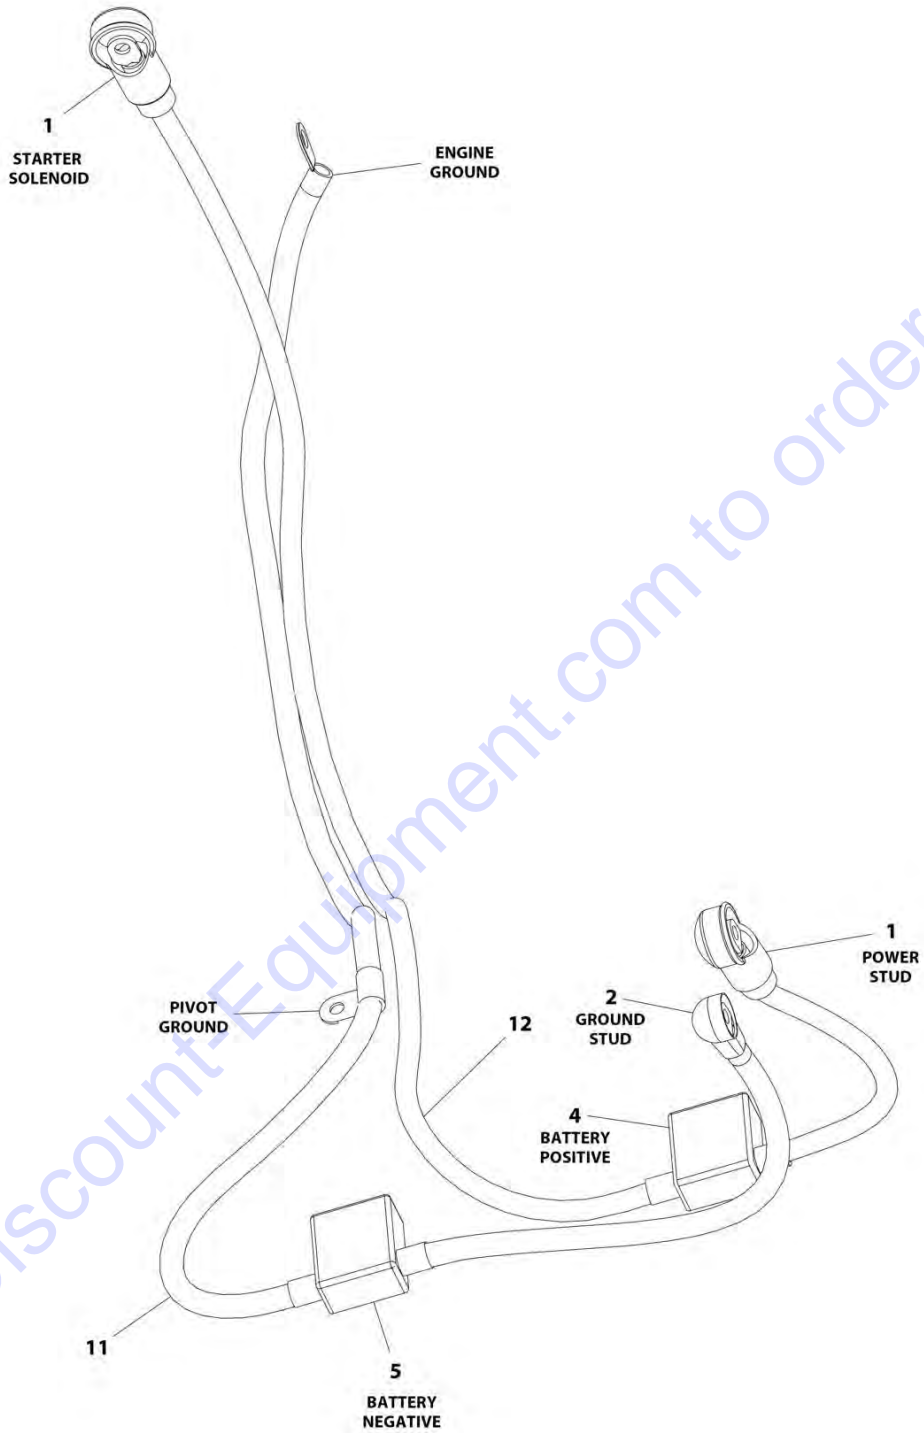

SECTION 8 - ELECTRICAL

FIGURE 8-12. BATTERY CABLE KIT - GASOLINE ENGINES

ART_1001186429

SECTION 8 - ELECTRICAL

FIGURE 8-12. BATTERY CABLE KIT - GASOLINE ENGINES

ITEM	PART NUMBER	QTY	DESCRIPTION	REV
	1001186429	Ref	BATTERY CABLE KIT - GASOLINE ENGINES	B
1	0840052	2	Boot	
2	1001098765	1	Boot	
4	1001186483	1	Boot	
5	1001186484	1	Boot	
11	70009010	1	Cable, Negative	
12	70009011	1	Cable, Positive	

Go to Discount-Equipment.com to order your parts