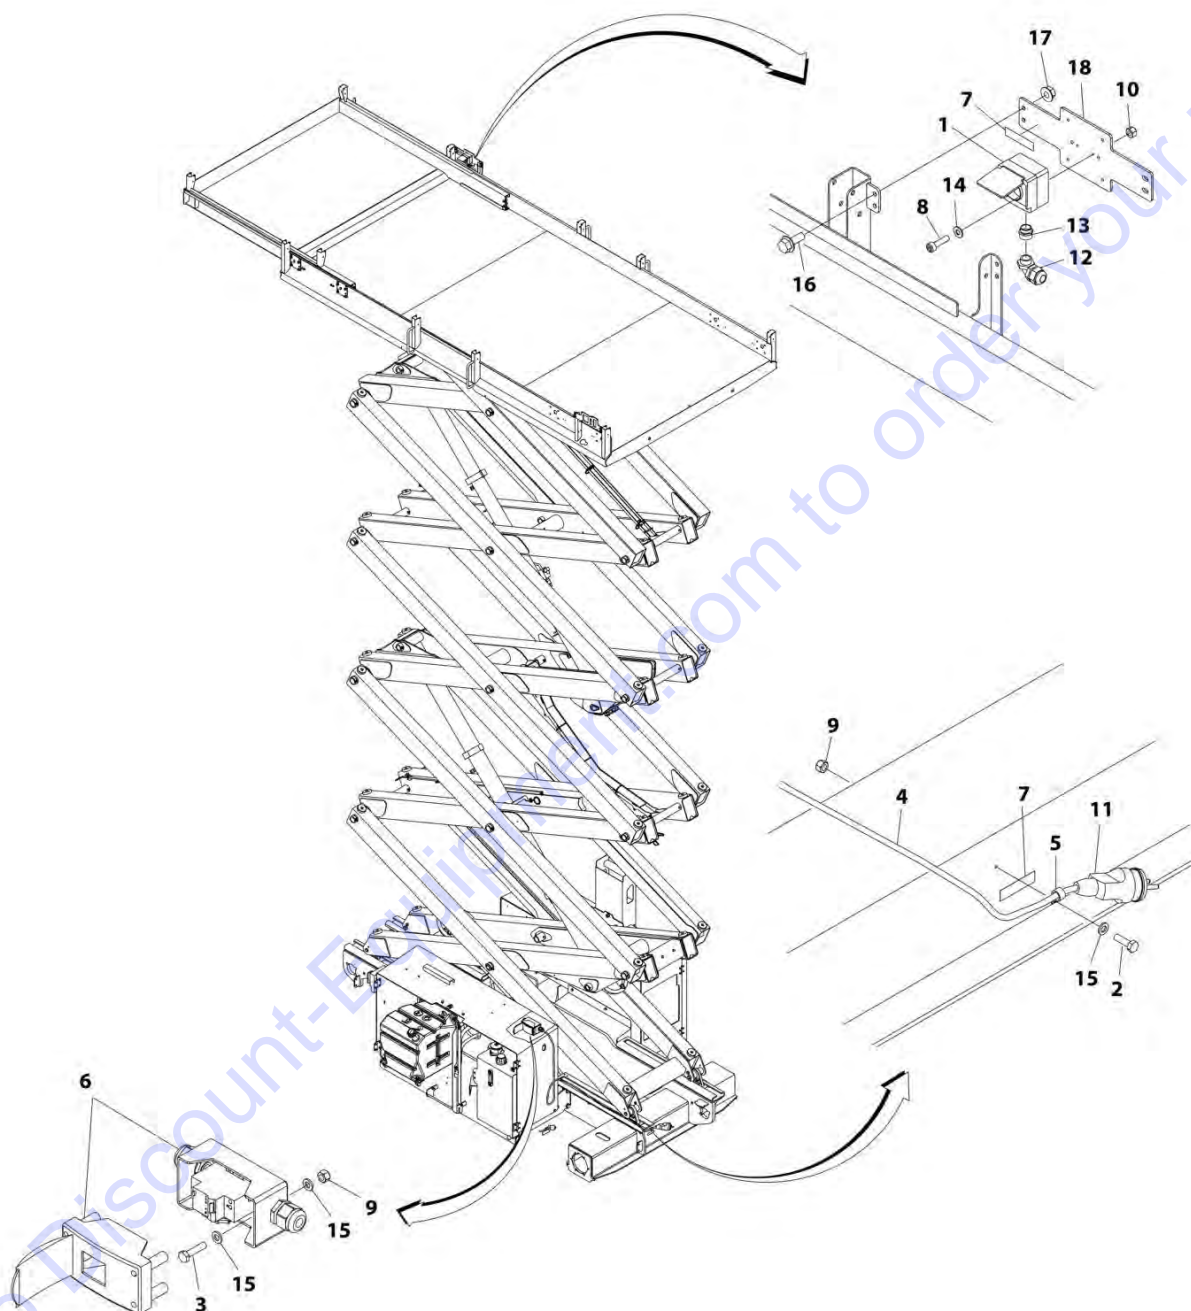

SECTION 8 - ELECTRICAL

FIGURE 8-10. AC BOX AT PLATFORM INSTALLATION - 220V CEE7 SIDE GROUND WITH 70X70 BOX (CE SPEC)

ART_1001207519

SECTION 8 - ELECTRICAL

FIGURE 8-10. AC BOX AT PLATFORM INSTALLATION - 220V CEE7 SIDE GROUND WITH 70X70 BOX (CE SPEC)

ITEM	PART NUMBER	QTY	DESCRIPTION	REV
	1001207519	Ref	AC BOX AT PLATFORM INSTALLATION - 220V CEE7 SIDE GROUND WITH 70X70 BOX (CE SPEC)	B
1	0275219	1	Receptacle Box Kit (See Separate Breakdown in this Section)	
2	0760610	1	Bolt M6 x 20	
3	0760612	2	Bolt M6 x 25	
4	1060908	9.2 ft/ 2.8m	Cable, 12/3 (SN E200000676 through E200000798)	
5	1320224	1	Clamp	
6	2902549	1	Breaker Box Kit (See Separate Breakdown in this Section) (SN E200000676 through E200000798)	
6	1001096070	1	Breaker Box Kit (See Separate Breakdown in this Section) (SN E200000799 to Present)	
7	3252507	2	Decal - 220 Volt	
8	3290405	2	Nut M4	
9	3290605	3	Nut M6	
10	4031507	2	Bolt M4 x 16	
11	4461205	1	Terminal (SN E200000676 through E200000798)	
12	4461257	1	Connector, Strain Relief	
13	4461258	1	Connector, Adapter	
14	4811400	2	Washer M4	
15	4811700	5	Washer M6	
16	0780608	4	Bolt M6 x 16	
17	5260600	4	Nut M6	
18	1001207520	1	Bracket