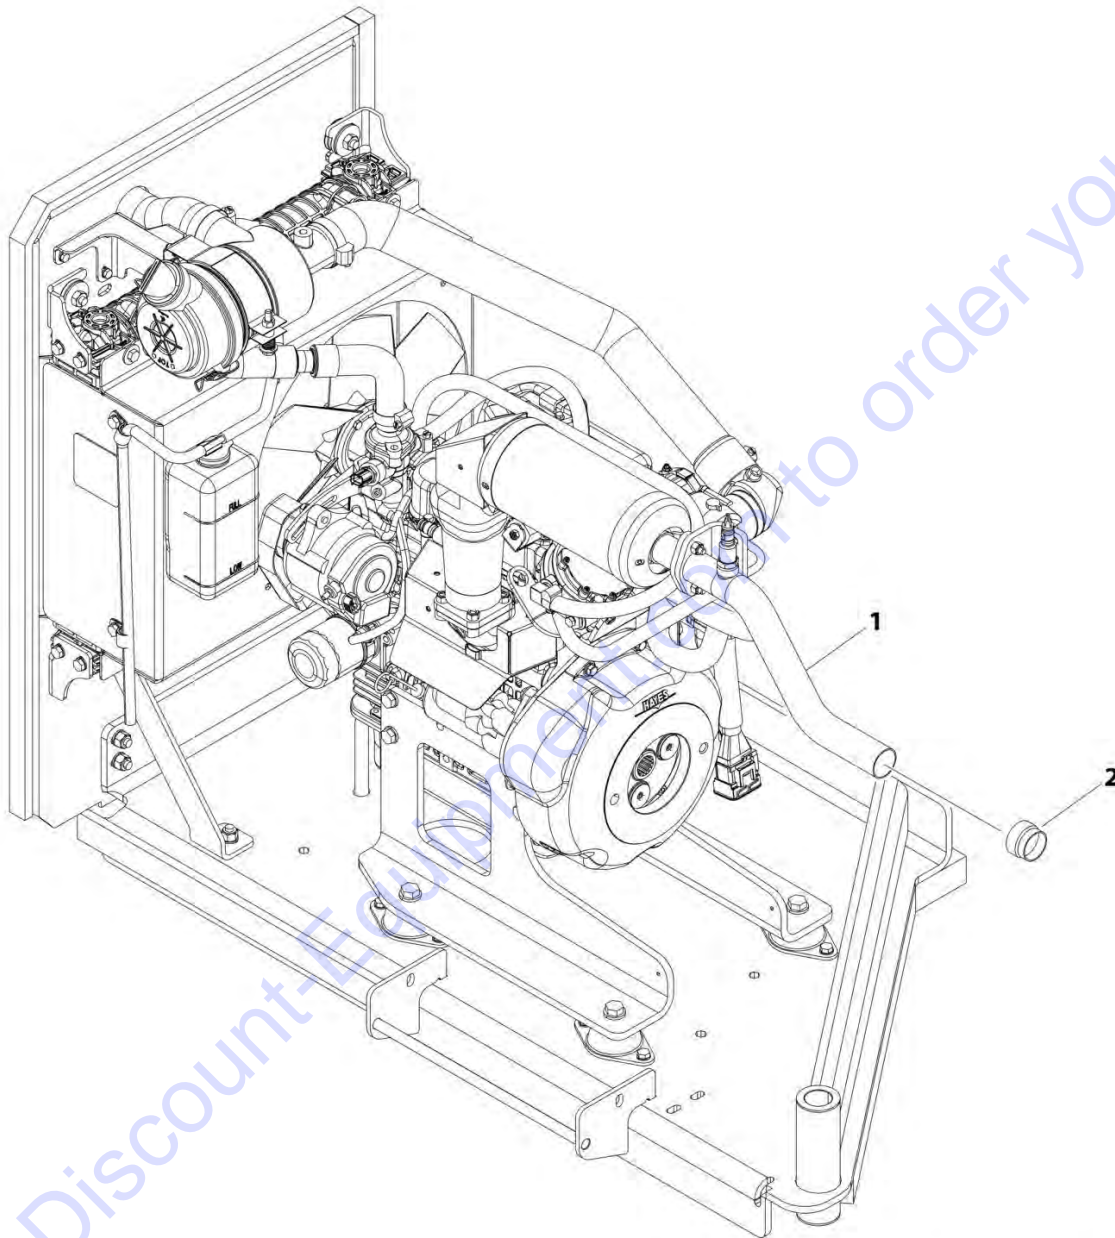

SECTION 3 - ENGINE

FIGURE 3-32. SPARK ARRESTOR MUFFLER - OPTIONAL (GASOLINE ENGINES)

ART_1001187703

SECTION 3 - ENGINE

FIGURE 3-32. SPARK ARRESTOR MUFFLER - OPTIONAL (GASOLINE ENGINES)

ITEM	PART NUMBER	QTY	DESCRIPTION	REV
	1001187703	Ref	SPARK ARRESTOR MUFFLER - OPTIONAL (GASOLINE ENGINES)	A
1	1001219775	1	Arrestor, Spark	
2	1001219826	1	Pipe, Exhaust	

Go to Discount-Equipment.com to order your parts