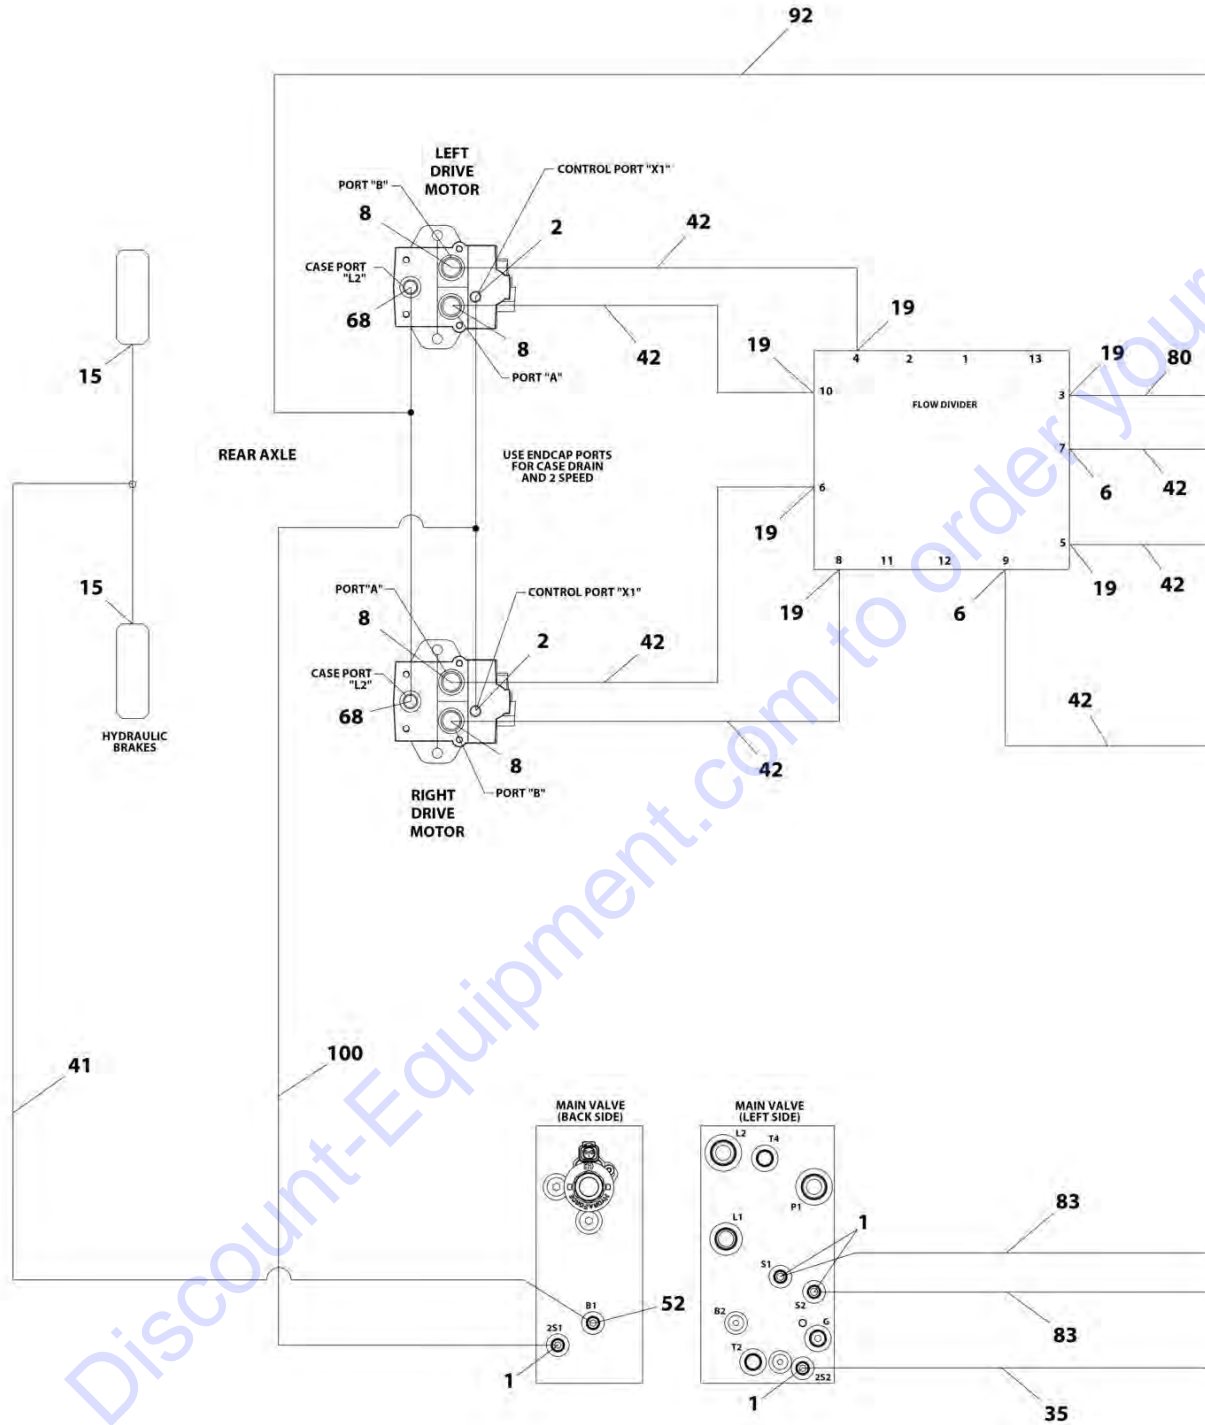

SECTION 7 - HYDRAULIC

ART_1001177750_30F7