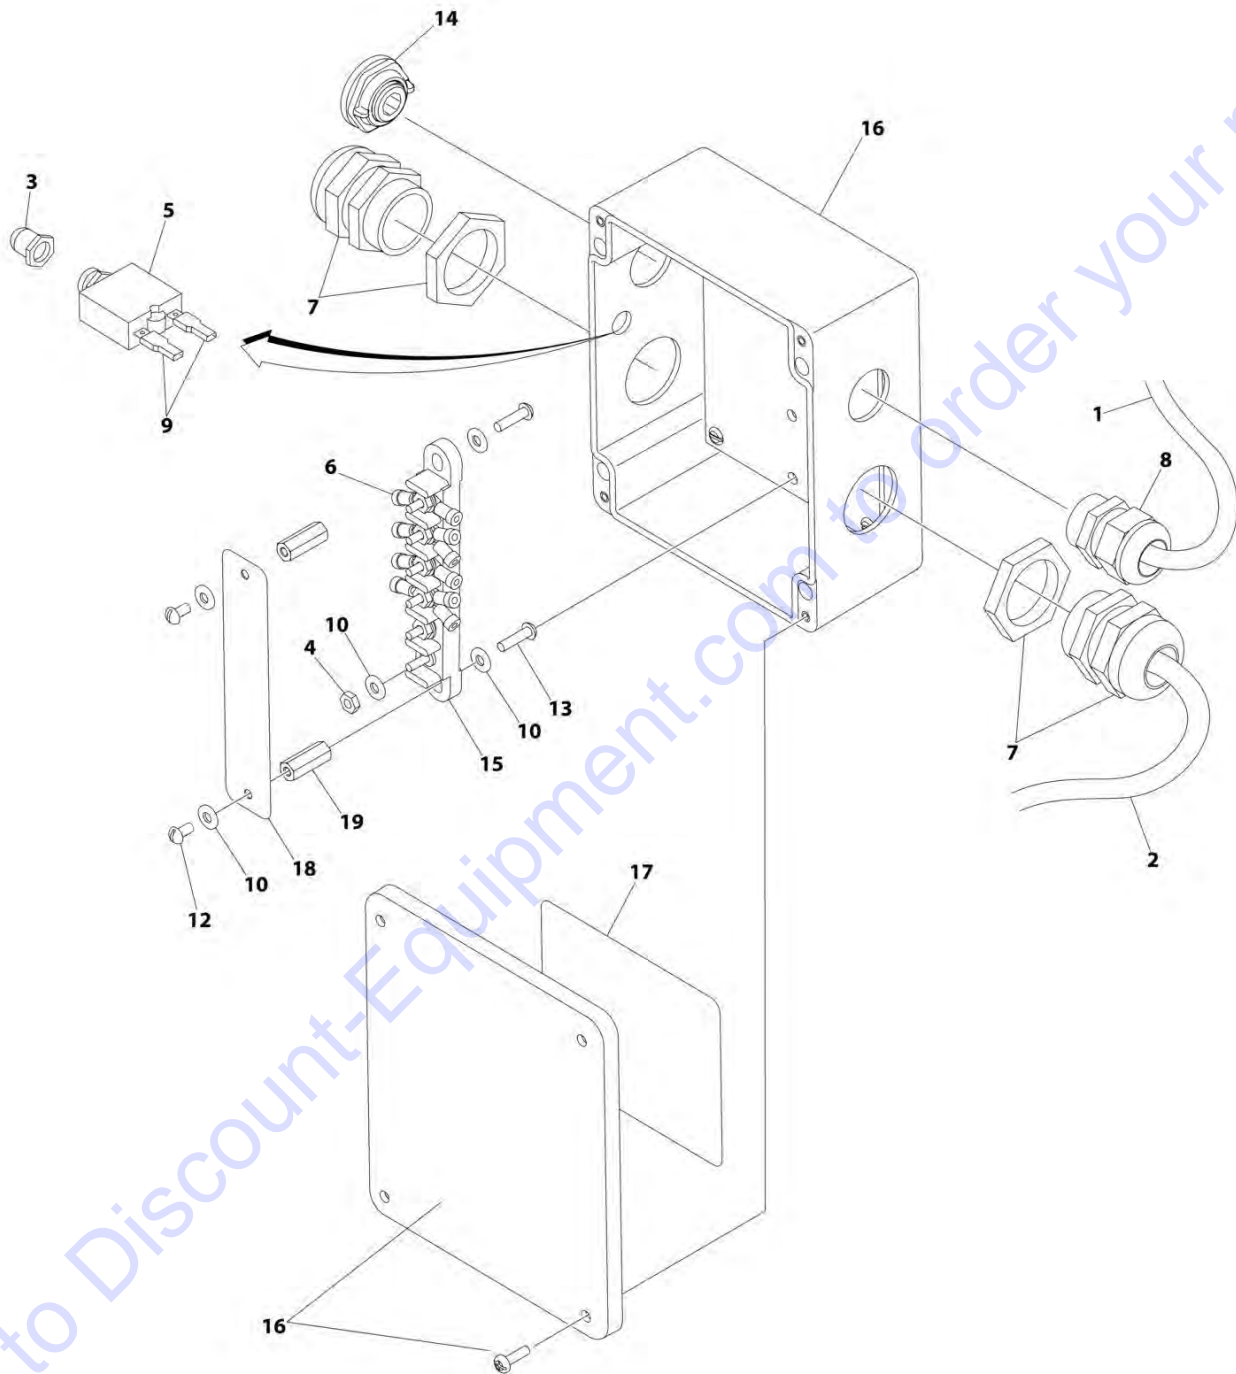

SECTION 3 - ENGINE

FIGURE 3-39. JUNCTION BOX ASSEMBLY - 4000W GENERATOR (ALL SPECS EXCEPT AUSTRALIAN AND CE SPECS)

ART_1001186828

SECTION 3 - ENGINE

FIGURE 3-39. JUNCTION BOX ASSEMBLY - 4000W GENERATOR (ALL SPECS EXCEPT AUSTRALIAN AND CE SPECS)

ITEM	PART NUMBER	QTY	DESCRIPTION	REV
	1001186828	Ref	JUNCTION BOX ASSEMBLY - 4000W GENERATOR (ALL SPECS EXCEPT AUSTRALIAN AND CE SPECS)	B
1	1060494	6.8 ft/ 2m	Cable, Electrical - 12/3	
2	1060708	6.8 ft/ 2m	Cable, Electrical - 10/3	
3	3300396	1	Cover, Fuse	
4	3311001	6	Nut, #10-24	
5	4360070	1	Circuit Breaker - 15Amp	
6	4460068	10	Terminal	
7	4460426	2	Connector, Strain Relief	
8	4460425	1	Strain Relief, Terminal	
9	4460483	2	Terminal	
10	4711000	10	Washer, #10	
12	10702077	2	Screw, #10-32 X 3/8	
13	10702082	2	Screw, #10-32 X 3/4	
14	1001152525	1	Plug	
15	1001157520	1	Block, Terminal - 6 Pole	
16	1001157521	1	Box, Junction	
17	1001195517	1	Decal - Wiring Schematic	
18	1001158007	1	Cover	
19	1001158008	2	Stand-Off