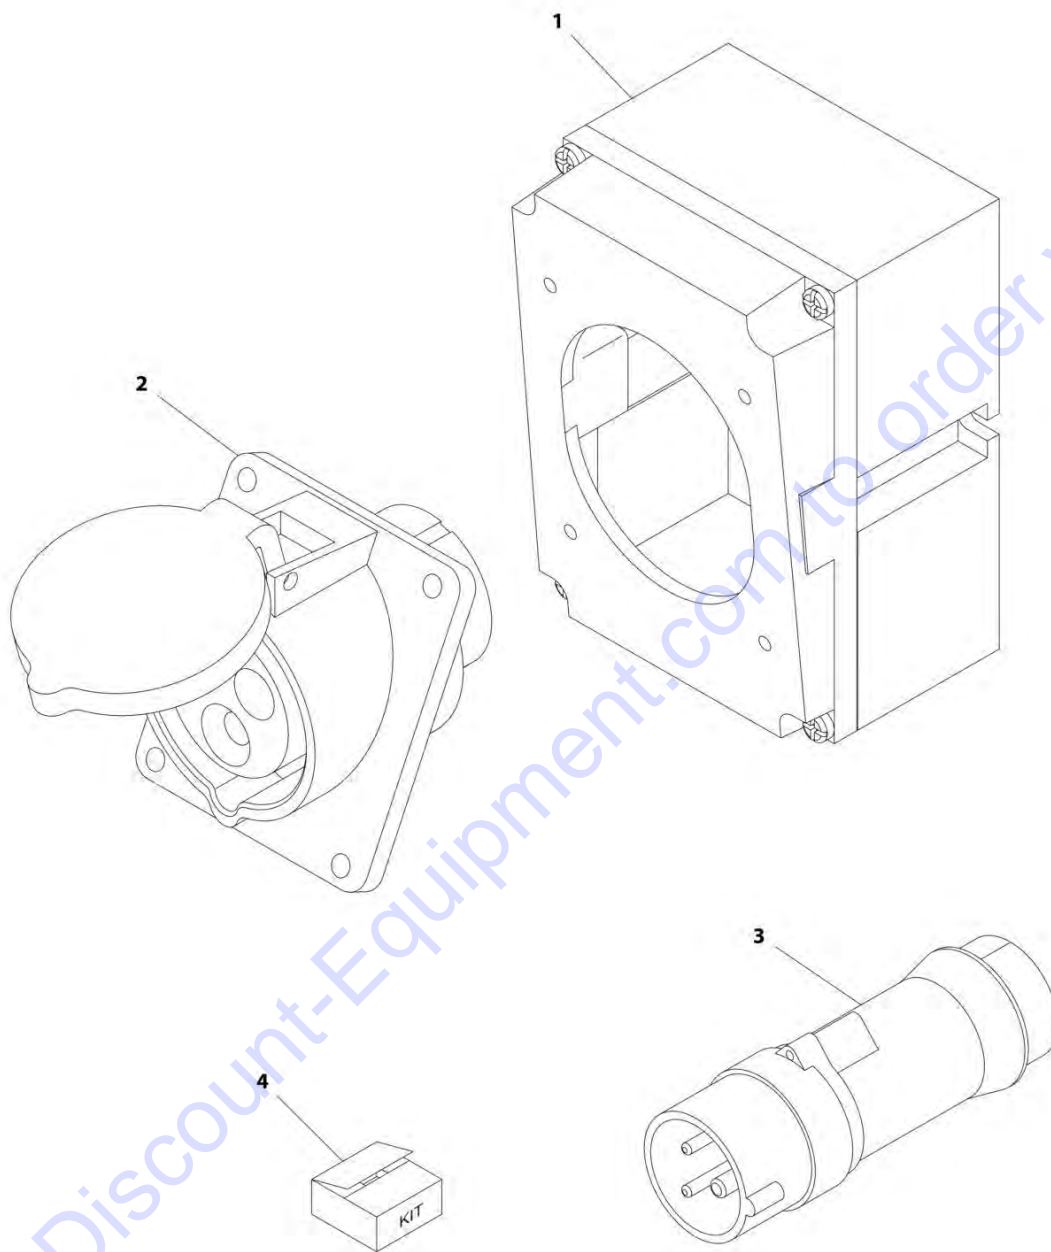

SECTION 8 - ELECTRICAL

FIGURE 8-40. RECEPTACLE BOX KIT - 220V IEC BLUE

ART_0275217

SECTION 8 - ELECTRICAL

FIGURE 8-40. RECEPTACLE BOX KIT - 220V IEC BLUE

ITEM	PART NUMBER	QTY	DESCRIPTION	REV
	0275217	Ref	RECEPTACLE BOX KIT - 220V IEC BLUE	B
1	0861781	1	Box, Switch	
2	4461201	1	Receptacle	
3	4461199	1	Plug, Male	
4	1001100342	1	Plug and Socket Kit (Includes Items 1-3 and Female Plug p/n 4461200)	

Go to Discount-Equipment.com to order your parts