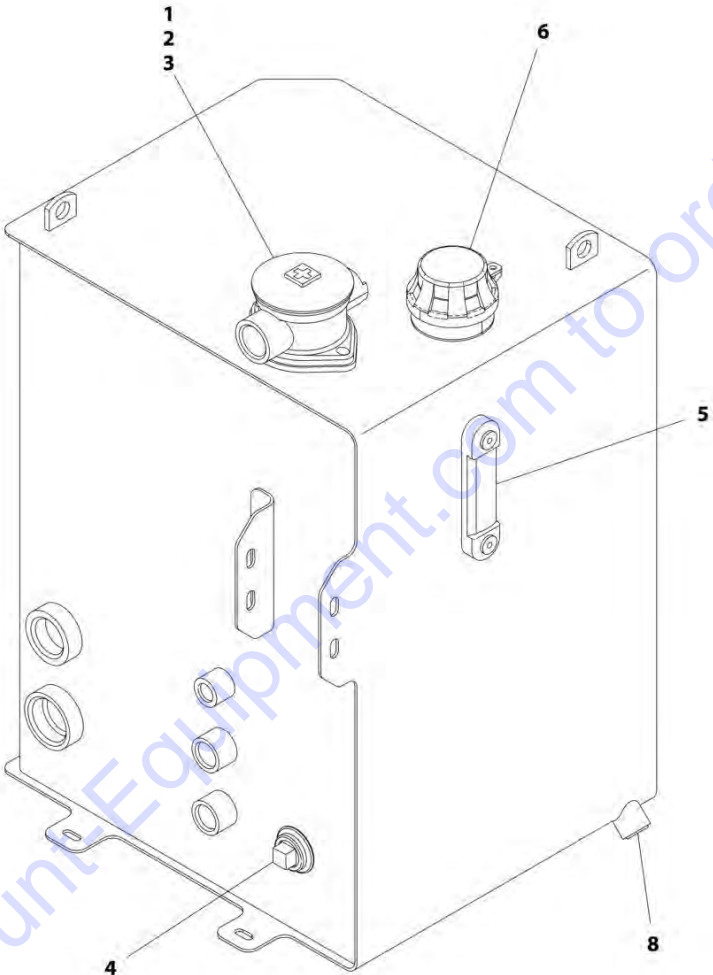

SECTION 2 - GROUND CONTROLS

FIGURE 2-6. HYDRAULIC TANK ASSEMBLY

ART_1001102823

SECTION 2 - GROUND CONTROLS

FIGURE 2-6. HYDRAULIC TANK ASSEMBLY

ITEM	PART NUMBER	QTY	DESCRIPTION	REV
	1001102823	Ref	HYDRAULIC TANK ASSEMBLY	C
1	70001959	1	Filter, Return	
1	70001960	1	Element, Filter	
1	70002768	1	Spring, Return Filter Assembly	
2	7023306	1	Seal Between Filter Cover and Head	
3	7023347	1	Gasket Between Tank and Filter Flange	
4	7024446	1	Plug, Magnetic 1in NPT	
5	7024441	1	Gauge, Fluid Level	
6	70002113	1	Breather/Fill Cap	
7	See Note	2	Strainer (Note: Not a serviceable Item per Vendor) (Not Shown)	
8	70002112	1	Plug, Magnetic	

Go to Discount-Equipment.com to order your parts