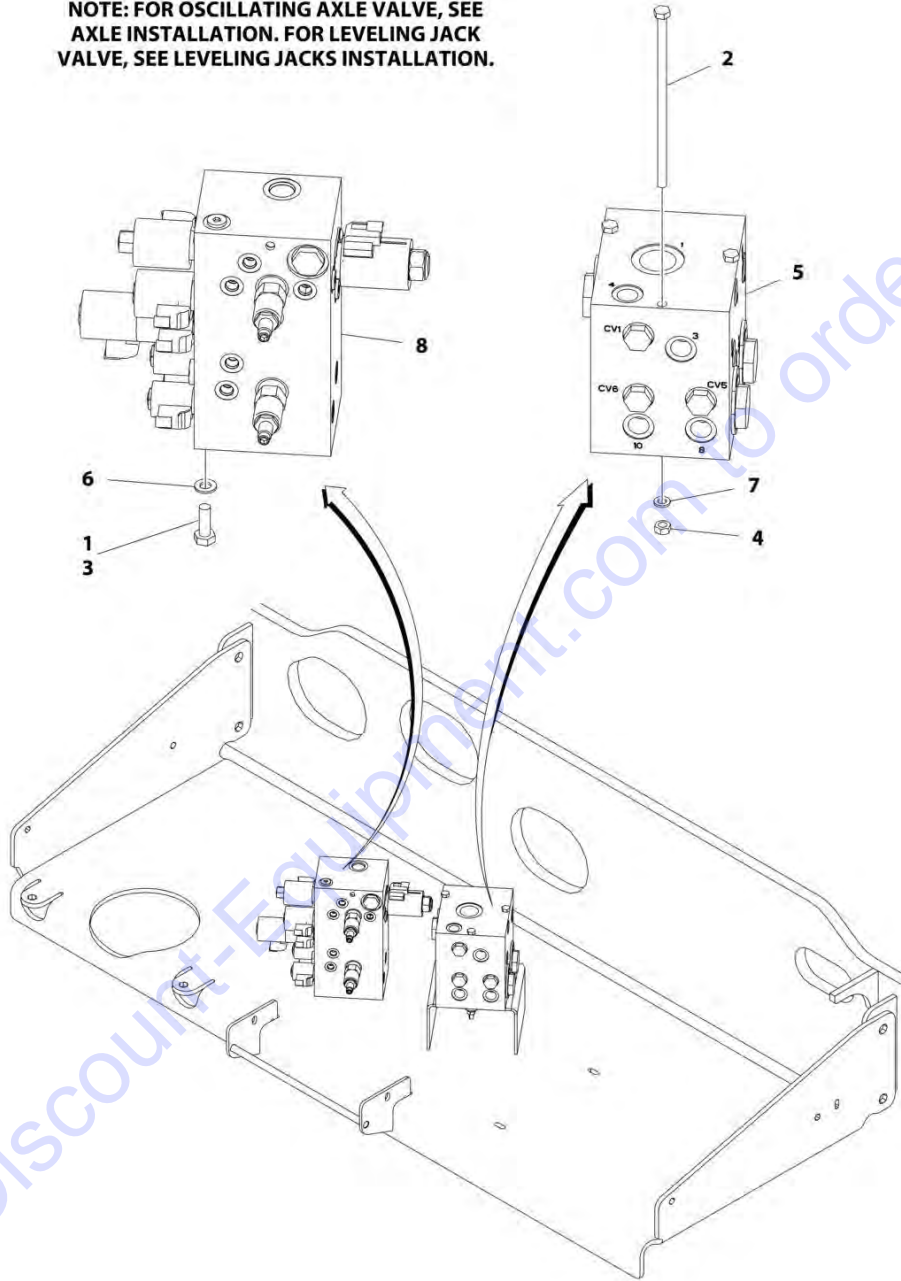

SECTION 2 - GROUND CONTROLS

FIGURE 2-1. VALVE INSTALLATION

NOTE: FOR OSCILLATING AXLE VALVE, SEE AXLE INSTALLATION. FOR LEVELING JACK VALVE, SEE LEVELING JACKS INSTALLATION.

ART_1001178489

SECTION 2 - GROUND CONTROLS

FIGURE 2-1. VALVE INSTALLATION

ITEM	PART NUMBER	QTY	DESCRIPTION	REV
	1001178489	Ref	VALVE INSTALLATION	D
1	0100011	AR	Compound, Locking	
2	0700836	3	Bolt M8 x 190	
3	0771014	4	Bolt M10 x 30	
4	3290801	3	Nut M8	
5	4641303	1	Flow Divider Valve Assembly (See Separate Breakdown in this Section)	
6	4812000	4	Washer M10	
7	4831900	3	Washer M8	
8	1001234828	1	Main Valve Assembly (See Separate Breakdown in this Section)	

Go to Discount-Equipment.com to order your parts