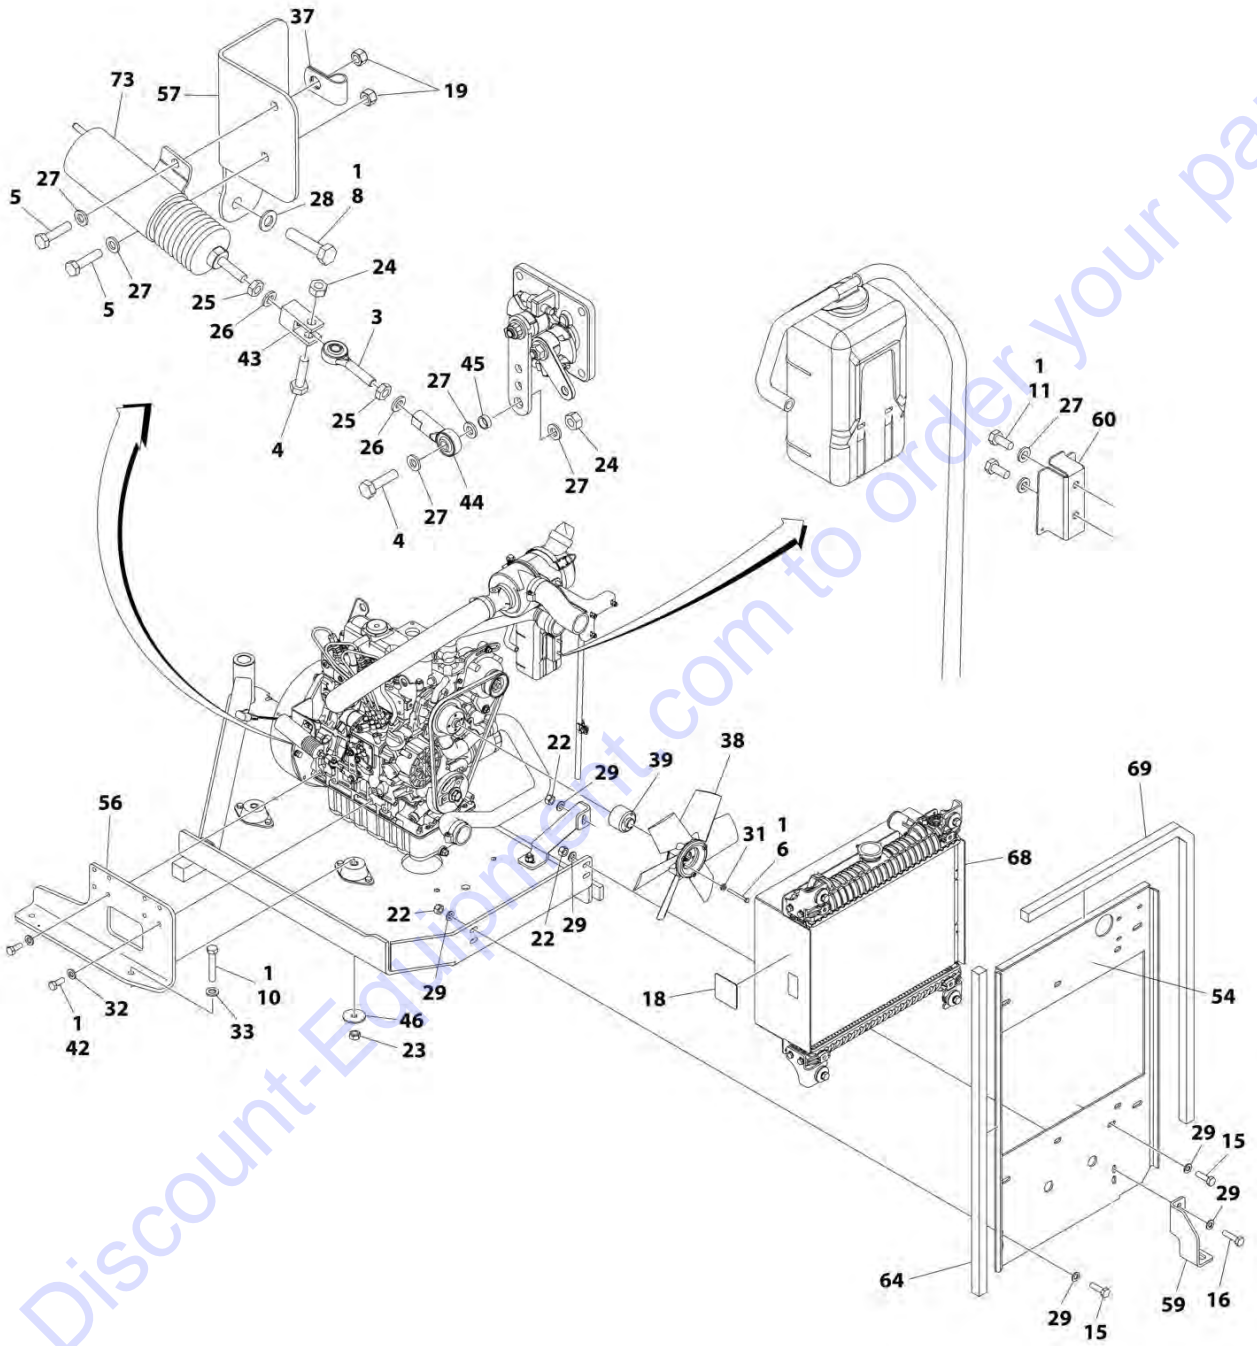

SECTION 3 - ENGINE

ART_1001238777_20F2

SECTION 3 - ENGINE

FIGURE 3-17. ENGINE ASSEMBLY - KUBOTA DIESEL T4F WITH GENERATOR (SN E200000723 to Present)

ITEM	PART NUMBER	QTY	DESCRIPTION	REV
	1001238777	Ref	ENGINE ASSEMBLY - KUBOTA DIESEL T4F	B
1	0100011	AR	Compound, Locking	
2	0340045	1	Band, Mounting	
3	0440334	1	Bearing	
4	0641408	2	Bolt 1/4 x 1	
5	0700610	5	Bolt M6 x 20	
6	0700620	4	Bolt M6 x 60	
7	0700814	10	Bolt M8	
8	0700815	2	Bolt M8 x 35	
9	0700819	2	Bolt M8 x 55	
10	0701222	4	Bolt M12 x 70	
11	0760607	2	Bolt M6 x 14	
12	0760808	10	Bolt M8 x 16	
13	0760810	2	Bolt M8 x 20	
14	0761014	1	Bolt M10 x 30	
15	0761015	4	Bolt M10 x 35	
16	0761016	6	Bolt M10 x 40	
17	0961986	2	Bearing, Flange	
18	1703162	2	Decal - Fan Blade	
19	3290605	5	Nut M6	
20	3290805	14	Nut M8	
21	3291001	4	Nut M10	
22	3291005	7	Nut M10	
23	3291201	4	Nut M12	
24	3311405	2	Nut 1/4	
25	3321402	2	Nut 1/4	
26	4761400	2	Washer 1/4	
27	4811700	13	Washer M6	
28	4811900	38	Washer M8	
29	4812000	18	Washer M10	
30	4812500	2	Washer M20	
31	5240600	4	Washer M6	
32	5241000	8	Washer M10	
33	5241200	4	Washer M12	
34	8405101	2	Clamp	
35	8405104	5	Clamp	
36	85941016	2	Clamp	
37	90021705	1	Clamp, Support	
38	1001118538	1	Fan	
39	1001118539	1	Spacer, Fan	
40	1001118580	1	Sensor, Speed	
41	1001118675	1	Coupling Kit (See Separate Breakdown in this Section)	
42	1001118746	8	Bolt M10 x 25	
43	1001118881	1	Clevis, Linkage	
44	1001118925	1	Bearing	
45	1001128888	1	Washer	
46	1001168018	4	Washer	
47	1001169054	4	Isolator, Radiator	
48	1001169138	6	Pad