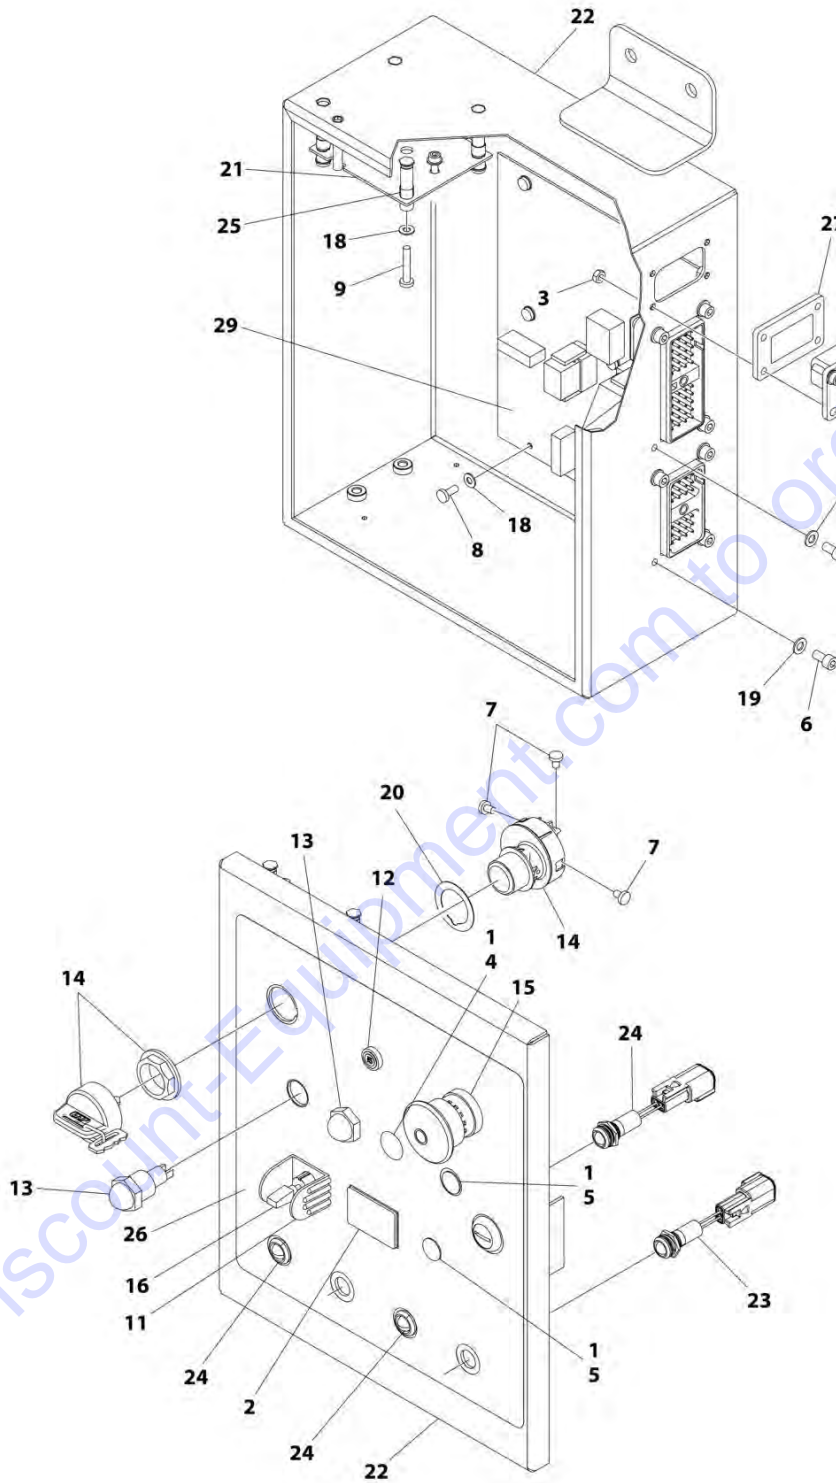

SECTION 2 - GROUND CONTROLS

FIGURE 2-9. GROUND CONTROL BOX ASSEMBLY - KUBOTA DIESEL

ART_1001236353

SECTION 2 - GROUND CONTROLS

FIGURE 2-9. GROUND CONTROL BOX ASSEMBLY - KUBOTA DIESEL

ITEM	PART NUMBER	QTY	DESCRIPTION	REV
	1001236353	Ref	GROUND CONTROL BOX ASSEMBLY - KUBOTA DIESEL	A
1	0100009	AR	Sealant	
2	2420172	1	Gauge	
3	3290405	4	Nut M4	
4	3520026	1	Plug, Hole	
5	3520028	2	Plug, Hole	
6	3900300	8	Capscrew	
7	4010403	4	Screw M4 x 6	
8	4010405	4	Screw M4 x 10	
9	4010412	4	Screw M4 x 24	
10	4031507	4	Capscrew M4 x 16	
11	4060802	1	Guard, Switch	
12	4360070	1	Breaker, Circuit 15Amp	
13	4360387	2	Switch, Push Button	
14	4360469	1	Switch, Key	
14	2860030	1 set	Key, Replacement	
15	4360475	1	Switch, Emergency Stop	
15	7020175	1	Cap	
15	7020176	1	Block, Contact	
16	4360524	1	Switch, Toggle	
17	4460234	8	Mount, Tie-Strap (Not Shown)	
18	4811400	12	Washer M4	
19	4811600	8	Washer M5	
20	4070987	5	Shim, .063	
21	1001181330	1	Sensor	
21	See Note	1	Connector - 4 Position (Note: Not Available for Purchase)	
21	See Note	4	Terminal (Note: Not Available for Purchase)	
22	1001181711	1	Box, Ground Control	
22	1001165791	1	Hinge	
22	1001166257	1	Latch	
23	1001182680	1	LED Light with Connector (Red)	
24	1001182681	3	LED Light with Connector (Yellow)	
25	1001184730	4	Washer, Nylon	
26	1001189773	1	Decal, Ground Control	
27	1001190002	1	Seal, Connector	
28	1001227353	1	Ground Control Box Harness - Upper (Not Shown) (See Separate Breakdown in ELECTRICAL SECTION)	
29	1001234735	1	Module, Ground Control (Note: Re-calibration Required when Replaced)	
30	1001236153	1	Ground Control Box Harness - Lower (Not Shown) (See Separate Breakdown in ELECTRICAL SECTION)