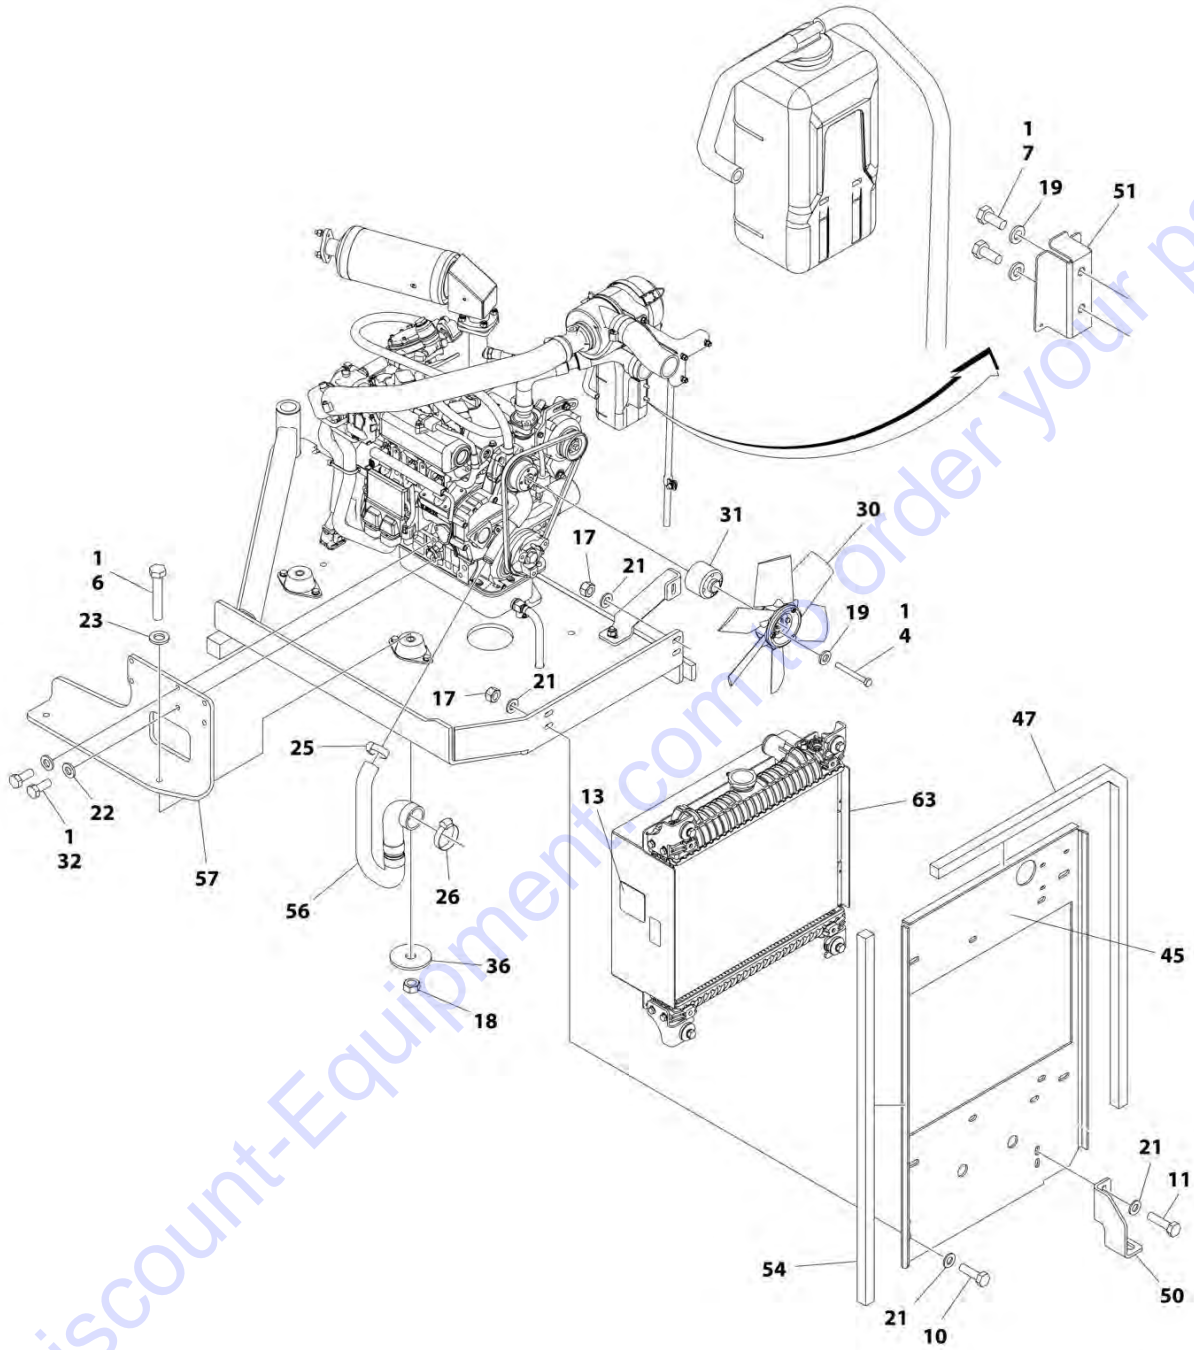

SECTION 3 - ENGINE

ART_1001231717_20F2

SECTION 3 - ENGINE

FIGURE 3-25. ENGINE ASSEMBLY - KUBOTA GASOLINE WITH GENERATOR

ITEM	PART NUMBER	QTY	DESCRIPTION	REV
	1001231717	Ref	ENGINE ASSEMBLY - KUBOTA GASOLINE	B
1	0100011	AR	Compound, Locking	
2	0340045	1	Band, Mounting	
3	0700610	3	Bolt M6 x 20	
4	0700619	4	Bolt M6 x 55	
5	0700814	8	Bolt M8 x 30	
6	0701222	4	Bolt M12 x 70	
7	0760607	2	Bolt M6 x 14	
8	0760608	2	Bolt M6 x 16	
9	0760808	10	Bolt M8 x 16	
10	0761015	4	Bolt M10 x 35	
11	0761016	6	Bolt M10 x 40	
12	0961986	2	Bearing, Flange	
13	1703162	2	Decal - Fan Blade	
14	3290605	5	Nut M6	
15	3290805	8	Nut M8	
16	3291001	4	Nut M10	
17	3291005	6	Nut M10	
18	3291201	4	Nut M12	
19	4811700	16	Washer M6	
20	4811900	26	Washer M8	
21	4812000	16	Washer M10	
22	5241000	8	Washer M10	
23	5241200	4	Washer M12	
24	8405009	1	Clamp	
25	8405101	2	Clamp	
26	8405104	5	Clamp	
27	8410013	4	Clamp	
28	85941016	2	Clamp	
29	1001118280	1	Air Filter Assembly	
29	7015004	2	Element	
29	7015005	1	Cover Assembly	
29	1340069	1	Valve, Vacuator	
30	1001118538	1	Fan	
31	1001118539	1	Fan, Spacer	
32	1001118746	8	Bolt M10 x 25	
33	1001146043	1	Elbow	
34	1001161497	1	Valve Oil Drain	
35	1001165035	1	Hose	
36	1001168018	4	Washer	
37	1001169054	4	Isolator, Radiator	
38	1001169138	4	Pad	
39	1001169967	2	Bracket, Radiator	
40	1001170035	2	Bracket, Radiator	
41	1001175509	4	Mount, Motor	
42	1001180620	AR	Compound, Locking	
43	1001181625	50 in/ 127cm	Hose	
44	1001181649	1	Tray, Engine	
45	1001181658	1	Plate, Radiator Mounting