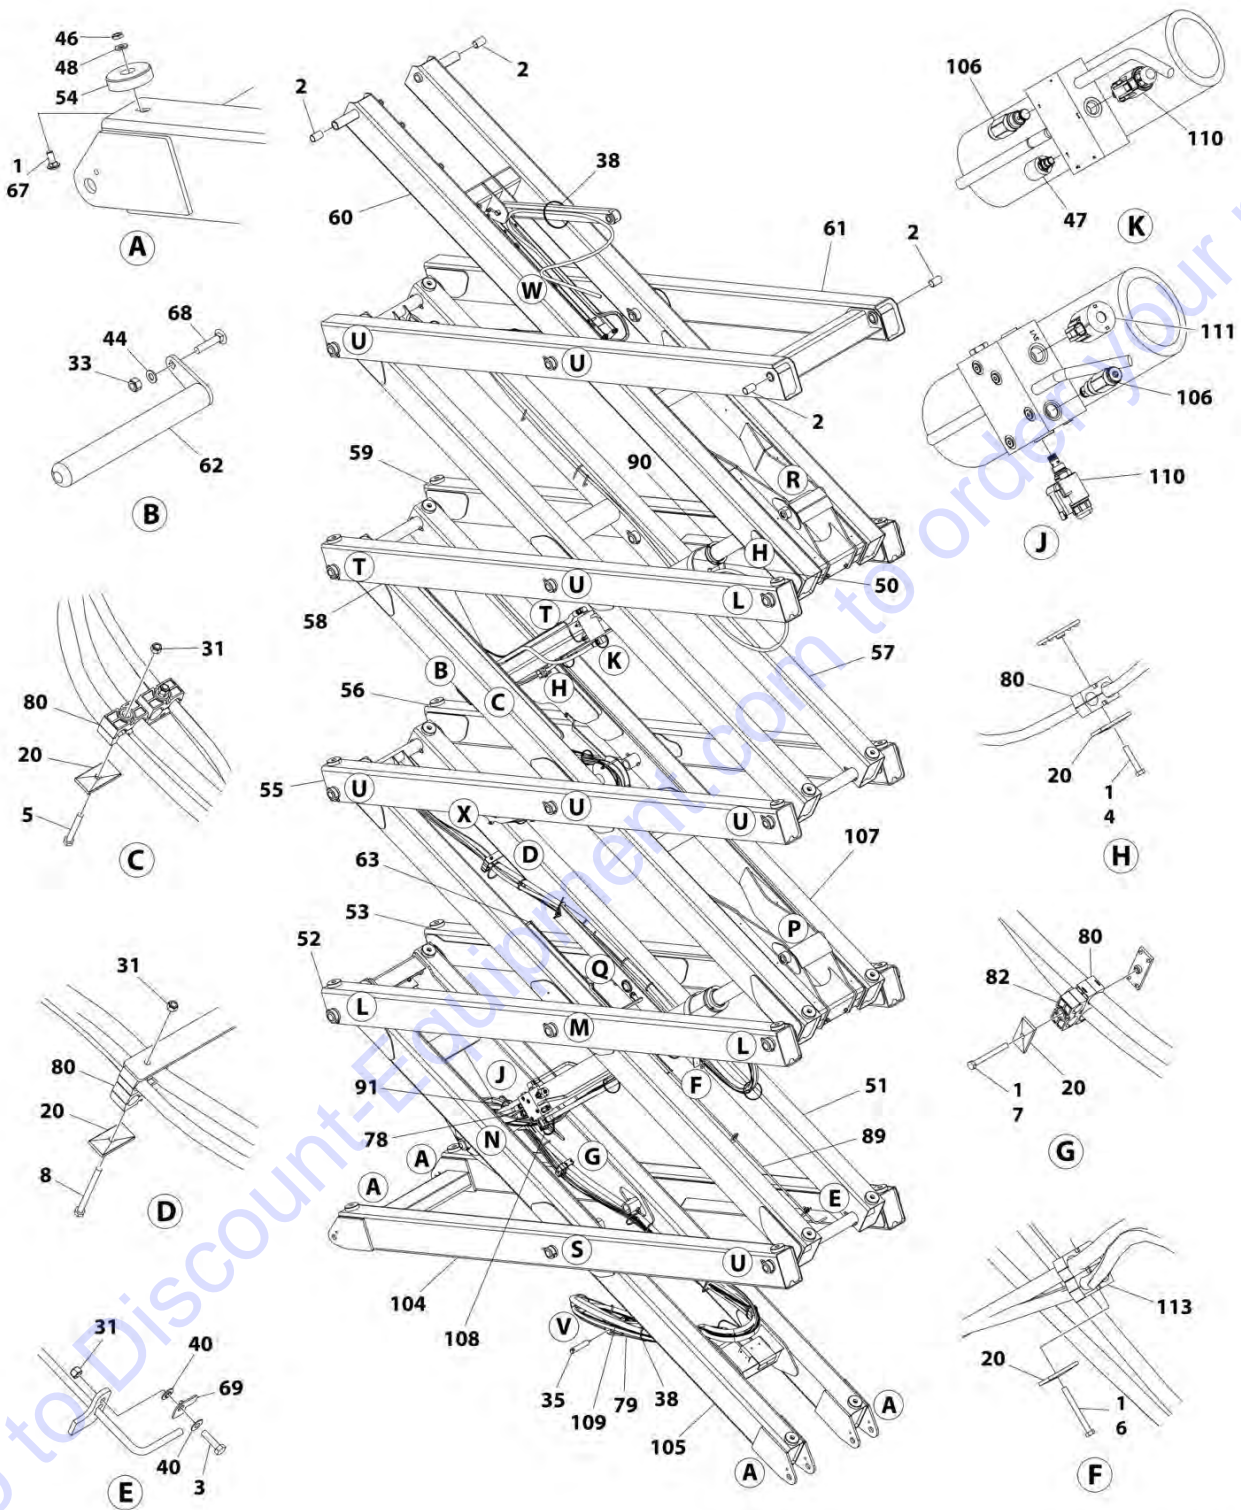

SECTION 4 - SCISSORS ARMS

FIGURE 4-1. SCISSORS ARMS ASSEMBLY

ART_1001217384_10F3