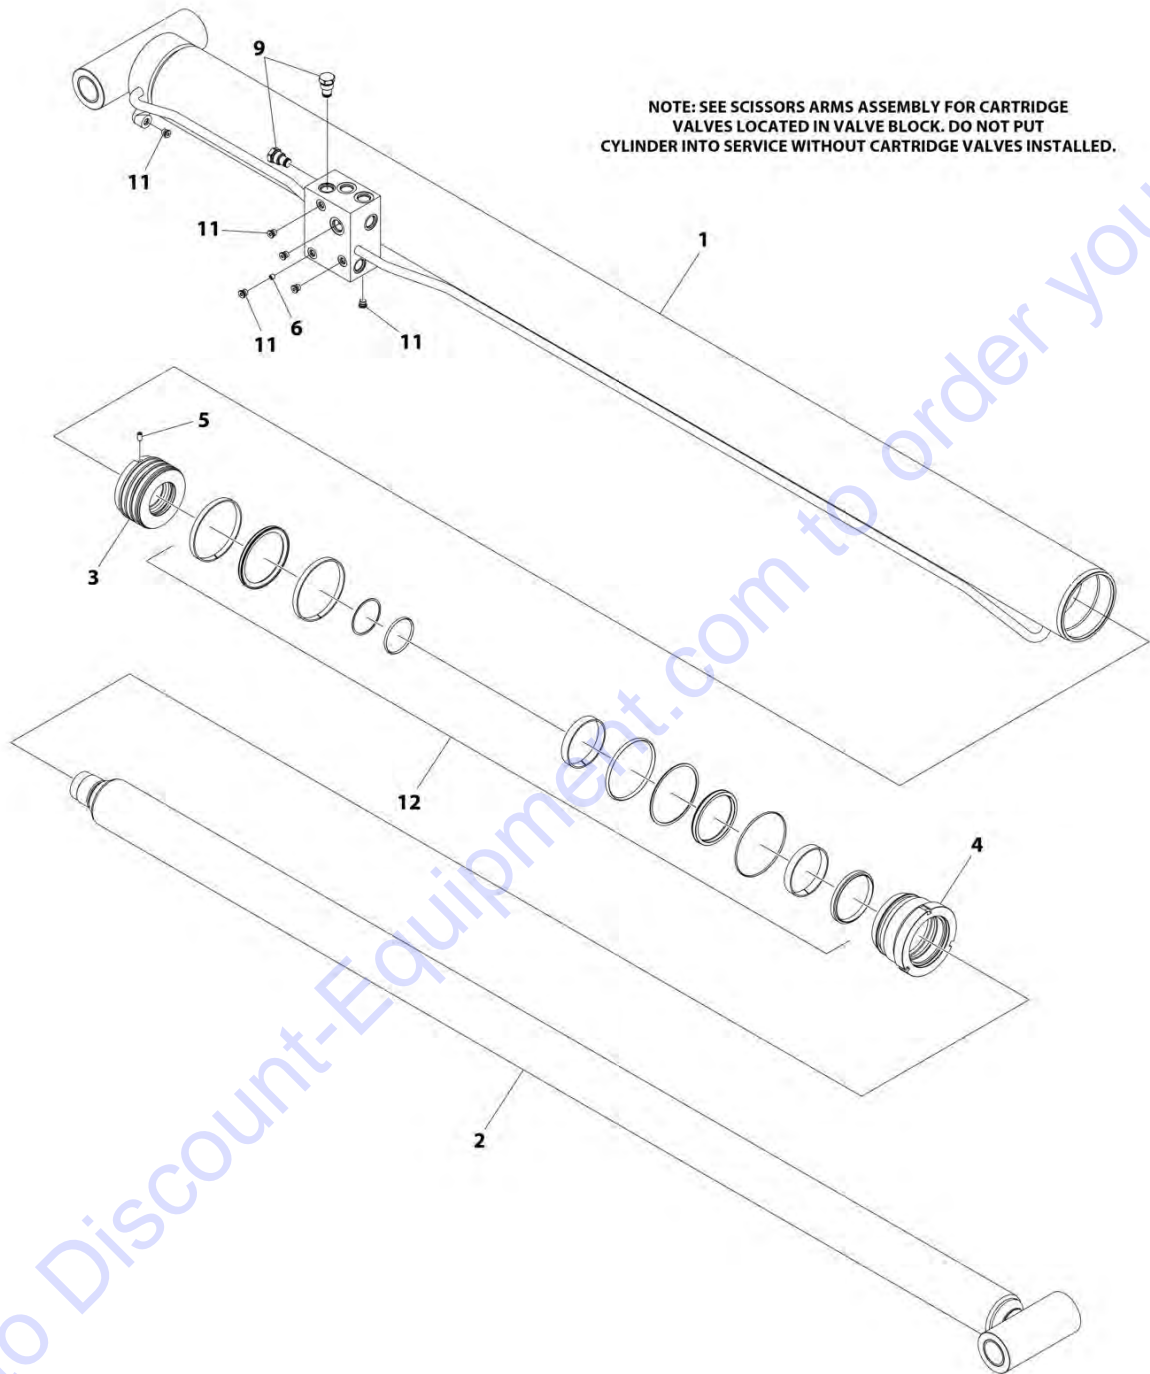

SECTION 6 - CYLINDER

FIGURE 6-2. LOWER LIFT CYLINDER

NOTE: SEE SCISSORS ARMS ASSEMBLY FOR CARTRIDGE VALVES LOCATED IN VALVE BLOCK. DO NOT PUT CYLINDER INTO SERVICE WITHOUT CARTRIDGE VALVES INSTALLED.

Go to Discount-Equipment.com to order your parts

ART_1001234703

SECTION 6 - CYLINDER

FIGURE 6-2. LOWER LIFT CYLINDER

ITEM	PART NUMBER	QTY	DESCRIPTION	REV
	1001234703	Ref	LOWER LIFT CYLINDER	E
		Ref	Note: Original Cylinder May Have Been Replaced with Service Replacement. Identify PN Stamped on Cylinder Before Ordering Parts.	
1	See Note	NSS	Barrel (Note: Use p/n 1001234703)	
2	70005383	1	Rod	
3	70005381	1	Piston	
4	70005382	1	Head	
5	70020438	1	Screw	
6	70006844	1	Orifice	
9	1001132208	2	Valve, Check	
9	7017496	2	Seal Kit - 1001132208 Valve (1 per Cartridge)	
11	2220883	6	Plug	
12	70005380	1	Seal Kit - 1001234703 Cylinder	

Go to Discount-Equipment.com to order your parts