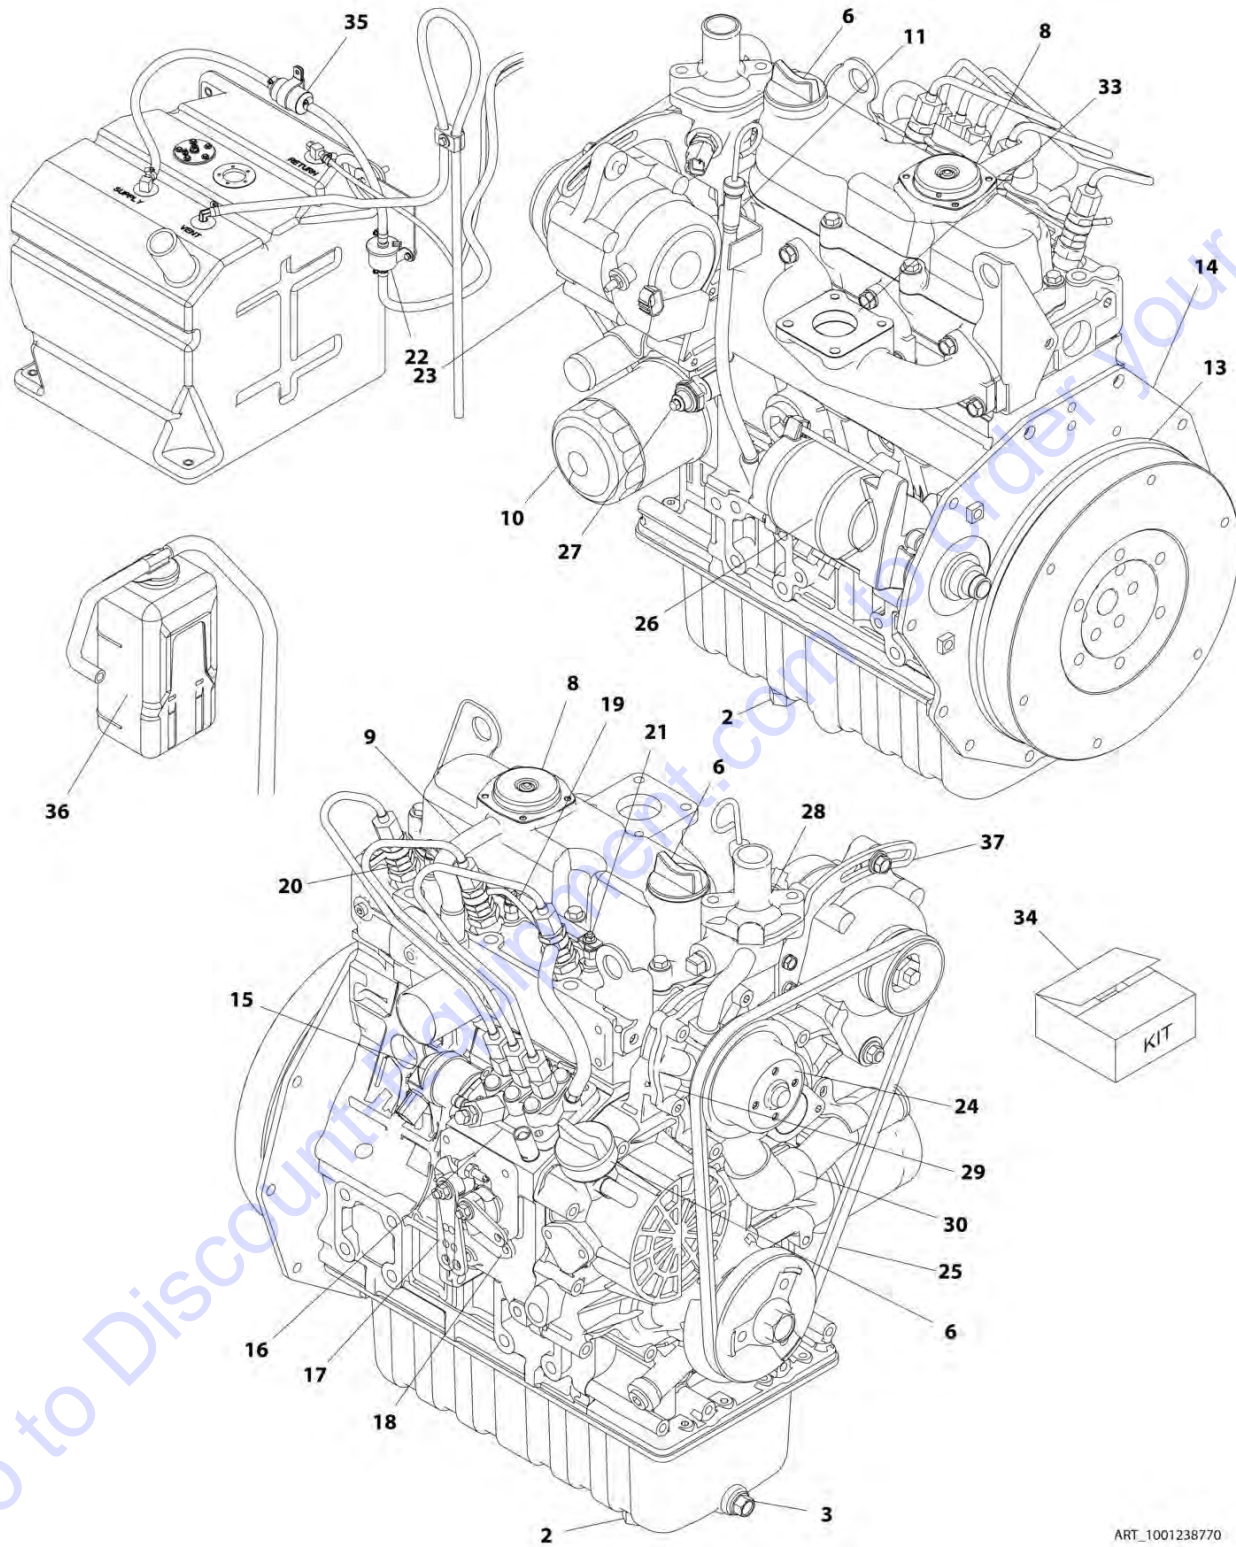

SECTION 3 - ENGINE

FIGURE 3-19. ENGINE COMPONENTS - KUBOTA DIESEL T4F (SN E20000723 to Present)

ART_1001238770

SECTION 3 - ENGINE

FIGURE 3-19. ENGINE COMPONENTS - KUBOTA DIESEL T4F (SN E200000723 to Present)

ITEM	PART NUMBER	QTY	DESCRIPTION	REV
	1001238770	Ref	ENGINE COMPONENTS - KUBOTA DIESEL T4F	A
1	70004524	1	Drain (Not Shown)	
2	7023154	1	Plug, Drain	
2	70002315	1	Seal, Plug	
3	70004525	1	Plug, Drain	
3	70004526	1	Gasket	
4	70005220	1	Gasket, Cylinder Head (Not Shown)	
5	7017922	1	Seal, Front Main (Not Shown)	
6	70002318	2	Cap, Oil Fill	
6	70004311	2	O-Ring	
7	70005221	1	Gasket, Valve Cover (Not Shown)	
8	70003060	1	Comp Valve, Breather	
8	70003061	1	Cover, Breather	
8	7017934	4	Screw	
9	70002316	1	Pipe, Water Return	
9	70002317	1	Tube, Breather	
9	70004530	1	Clamp, Hose	
9	70004531	1	Band, Pipe	
10	70004395	1	Filter, Oil	
11	70005222	1	Dipstick	
11	70005223	1	Tube, Dipstick	
12	7017928	1	Seal, Rear Main (Not Shown)	
13	70005224	1	Gear, Ring	
14	70002419	1	Plate, Rear End	
15	7025479	1	Solenoid, Stop	
16	7023164	1	Pump, Injection	
16	70002319	1	Shim, Injection	
16	70002320	1	Shim, Injection	
16	70002321	1	Shim, Injection Pump	
16	70002322	1	Shim, Injection Pump	
16	70002323	1	Shim, Injection Pump	
16	7017945	1	Joint, Eye	
17	70004396	1	Control, Speed	
17	70004397	1	Gasket	
18	7023165	1	Gasket	
19	70004536	1	Pipe, Over Flow	
19	70004537	1	Screw, Air Bleeder	
19	70004538	1	Gasket	
19	70004539	1	Pipe, Over Flow	
20	70004399	3	Holder, Nozzle	
20	70004540	3	Nut	
20	7023167	3	Gasket	
20	7023168	3	Seal, Heat	
21	70004398	3	Plug, Glow	
21	70004544	1	Cord, Glow Plug	
22	70005228	1	Electric Fuel Feed Pump	
23	70006661	1	Alternator - 60Amp	
24	7023140	1	Pulley, Fan	
25	70006665	1	V-Belt	
26	7023144	1	Starter