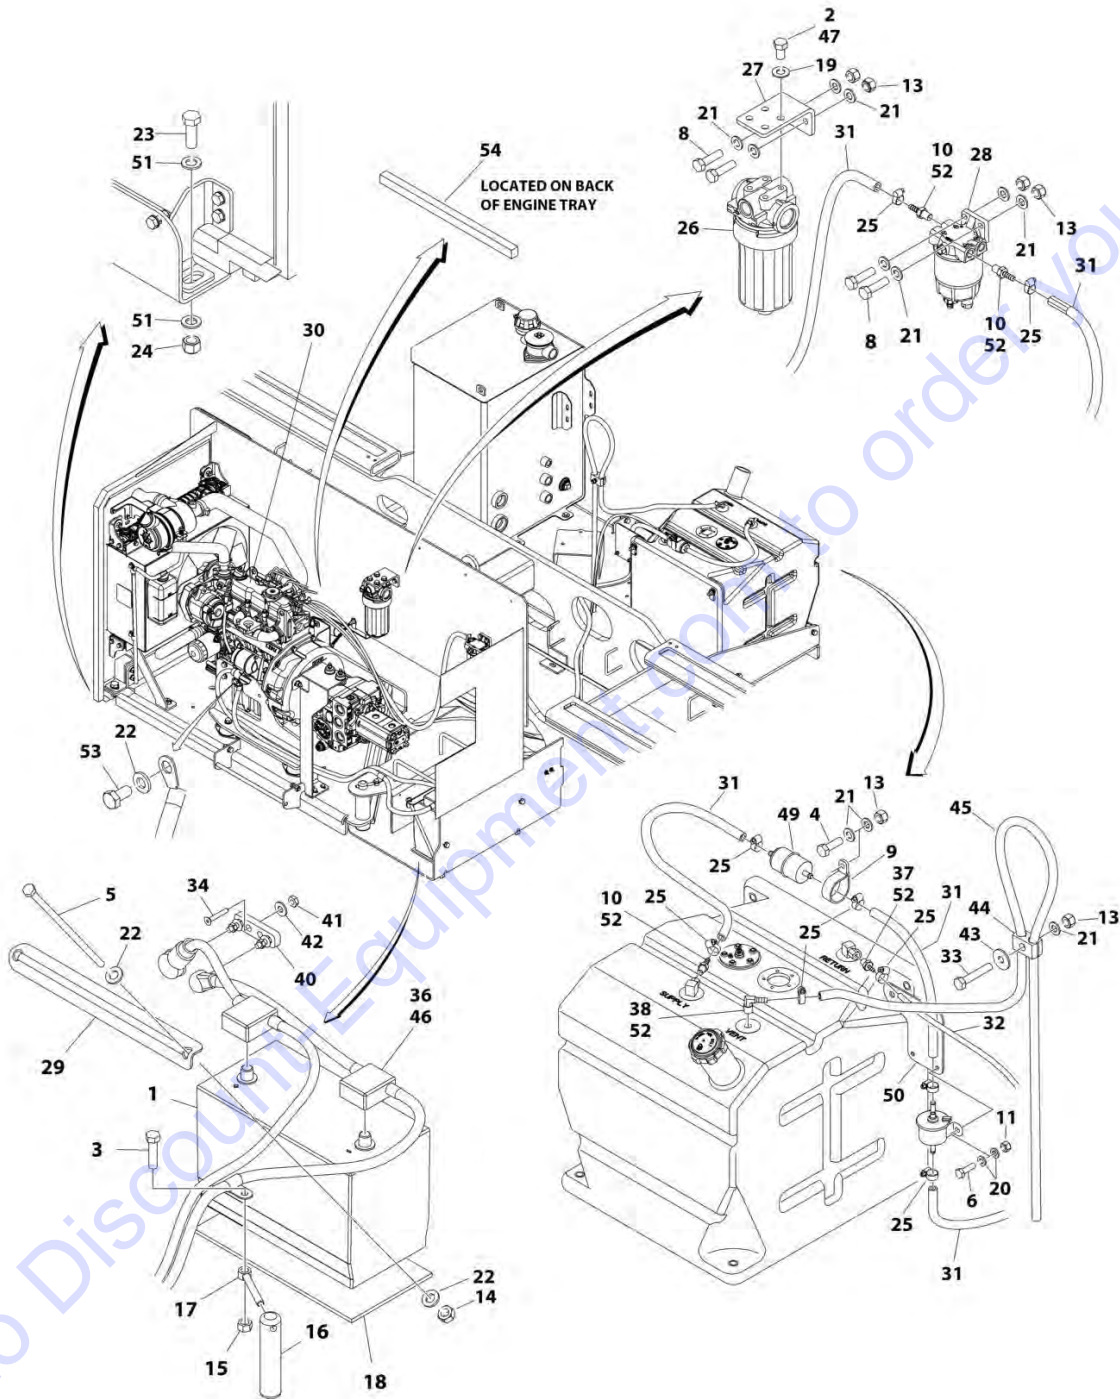

SECTION 3 - ENGINE

FIGURE 3-8. ENGINE INSTALLATION - KUBOTA DIESEL T4F

ART_1001177786

SECTION 3 - ENGINE

FIGURE 3-8. ENGINE INSTALLATION - KUBOTA DIESEL T4F

ITEM	PART NUMBER	QTY	DESCRIPTION	REV
	1001177786	Ref	ENGINE INSTALLATION - KUBOTA DIESEL T4F	J
1	0400075	1	Battery	
2	0761010	3	Bolt M10 x 20	
3	0641612	1	Bolt 3/8 x 1-1/2	
4	0700812	1	Bolt M8 x 25	
5	0701047	2	Bolt M10 x 300	
6	0760610	2	Bolt M8 x 20	
8	0760814	4	Bolt M8 x 30	
9	1320265	1	Clamp	
10	2180348	3	Fitting, NPT/Barbed	
11	3290605	2	Nut M6	
13	3290805	6	Nut M8	
14	3291001	2	Nut M10	
15	3311605	1	Nut 3/8	
16	3422669	1	Pin	
17	3841143	1	Keeper, Pin	
18	3980007	1	Seat, Battery	
19	4812000	3	Washer M10	
20	4811700	4	Washer M6	
21	4811900	11	Washer M8	
22	5241000	5	Washer M10	
23	0761617	1	Bolt M16 x 45	
24	3291605	1	Nut M16	
25	8405009	11	Clamp	
26	1001208874	1	Filter, Charge Pump	
26	70010383	1	Element, Filter	
27	1001194836	1	Bracket, Charge Pump	
28	1001190809	1	Fuel/Water Separator Assembly (See Separate Breakdown in this Section)	
29	1001184065	1	Bracket, Hold Down	
30	1001184498	NLA	Engine and Pump Sub-Assembly (Use p/n 1001238776) (See Separate Breakdown in this Section) (SN E200000676 through E200000722)	
30	1001238776	1	Engine and Pump Sub-Assembly (See Separate Breakdown in this Section) (SN E200000723 to Present)	
31	2720058	14.5 ft / 4.4m	Hose	
32	2720271	9.3 ft / 2.8m	Hose	
33	0700817	1	Bolt M8 x 45	
34	0741010	2	Screw #10 x 1-1/4	
35	1001159301	AR	Oil, Engine (Not Shown)	
36	0100051	AR	Grease, Battery Terminal	
37	2180666	1	Fitting, NPT/Barbed	
38	2220313	1	Fitting, 90° NPTF/Barbed	
39	2300004	AR	Coolant (Not Shown)	
40	2400044	1	Fuse, Mounting Block	
41	3300408	2	Nut	
42	4711400	2	Washer 1/4	
43	4811902	1	Washer M8	
44	8750014	1	Clamp