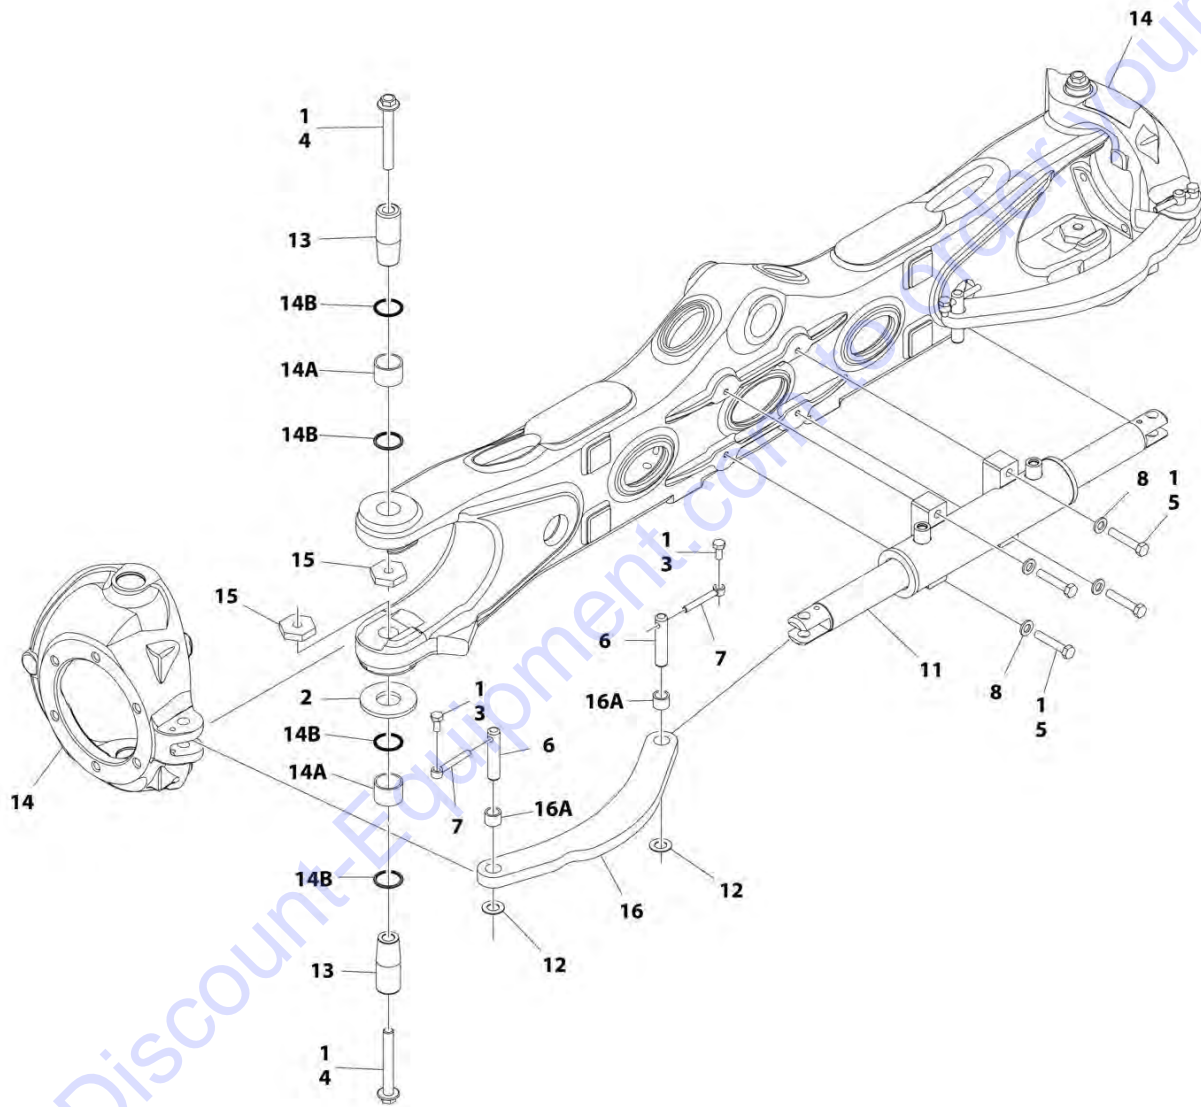

SECTION 1 - FRAME

FIGURE 1-2. AXLE INSTALLATION - OSCILLATING

ITEM	PART NUMBER	QTY	DESCRIPTION	REV
	1001177749	Ref	AXLE INSTALLATION - OSCILLATING	F
1	0100011	AR	Compound, Locking	
2	0701222	8	Bolt M12 x 70	
3	0761615	1	Bolt M16 x 35	
4	0961950	2	Bearing	
5	3422592	1	Pin	
6	3841258	1	Keeper, Pin	
7	4740158	1	Washer	
8	5241200	8	Washer M12	
9	5251012	4	Bolt M10 x 25	
10	1001118511	2	Pad, Wear	
11	1001118518	4	Shim 11Ga	
12	1001118519	2	Shim 16Ga	
13	1001162995	1	Axle	
14	1001163580	2	Axle Lockout Cylinder Assembly (See Separate Breakdown in CYLINDER SECTION)	
15	0701012	3	Bolt M10 x 25	
17	5241000	3	Washer M10	
18	1001191201	1	Axle Lockout Valve Assembly	
18A	7012910	2	Cartridge, Solenoid Less Coil	
18A	2900708	2	Seal Kit - 7012910 Valve	
18A	70003977	2	Nut, Coil	
18A	70050516	2	Coil	
18B	70005163	2	Cartridge, Solenoid Less Coil	
18B	70005164	2	Seat Kit - 70005163 Valve	
18B	7022390	2	Nut, Coil	
18B	70002963	2	Coil	
20	0700616	2	Bolt M6 x 40	
21	3290601	2	Nut M6	
22	4240018	5	Tie-Strap	
23	4811700	4	Washer M6	
24	1001186467	1	Sensor, Dual Axis	
25	1001187601	1	Oscillating Axle Harness (See Separate Breakdown in ELECTRICAL SECTION)	
26	1001187695	1	Bracket	

SECTION 1 - FRAME

FIGURE 1-3. STEER INSTALLATION

ART_1001177747