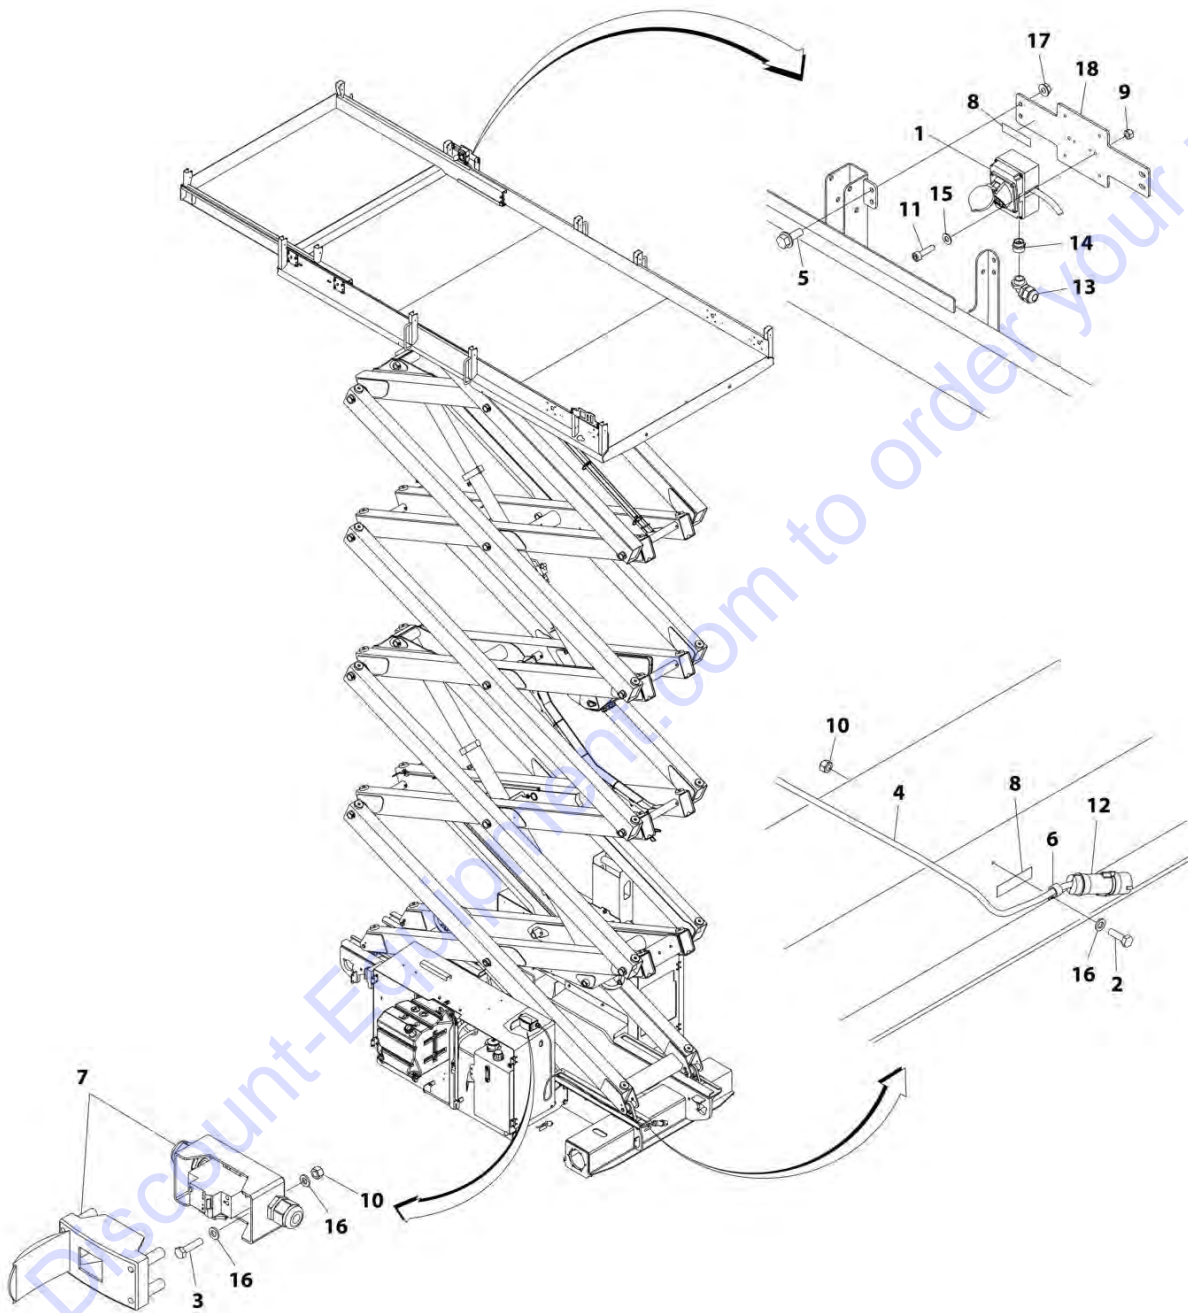

SECTION 8 - ELECTRICAL

FIGURE 8-5. AC BOX AT PLATFORM INSTALLATION - 220V IEC BLUE (CE SPEC)

ART_1001209298

SECTION 8 - ELECTRICAL

FIGURE 8-5. AC BOX AT PLATFORM INSTALLATION - 220V IEC BLUE (CE SPEC)

ITEM	PART NUMBER	QTY	DESCRIPTION	REV
	1001209298	Ref	AC BOX AT PLATFORM INSTALLATION - 220V IEC BLUE (CE SPEC)	B
1	0275217	1	Receptacle Box Kit (See Separate Breakdown in this Section)	
2	0760610	1	Bolt M6 x 20	
3	0760612	2	Bolt M6 x 25	
4	1060908	9.2 ft/ 2.8m	Cable, 12/3 (SN E200000676 through E200000798)	
5	0780608	4	Bolt M6 x 16	
6	1320224	1	Clamp	
7	2902549	1	Breaker Box Kit (See Separate Breakdown in this Section) (SN E200000676 through E200000798)	
7	1001096070	1	Breaker Box Kit (See Separate Breakdown in this Section) (SN E200000799 to Present)	
8	3252507	2	Decal - 220 Volt	
9	3290405	2	Nut M4	
10	3290605	3	Nut M6	
11	4031507	2	Bolt M4 x 16	
12	4461199	1	Terminal (SN E200000676 through E200000798)	
13	4461257	1	Connector, Strain Relief	
14	4461258	1	Connector, Adapter	
15	4811400	2	Washer M4	
16	4811700	5	Washer M6	
17	5260600	4	Nut M6	
18	1001207520	1	Bracket