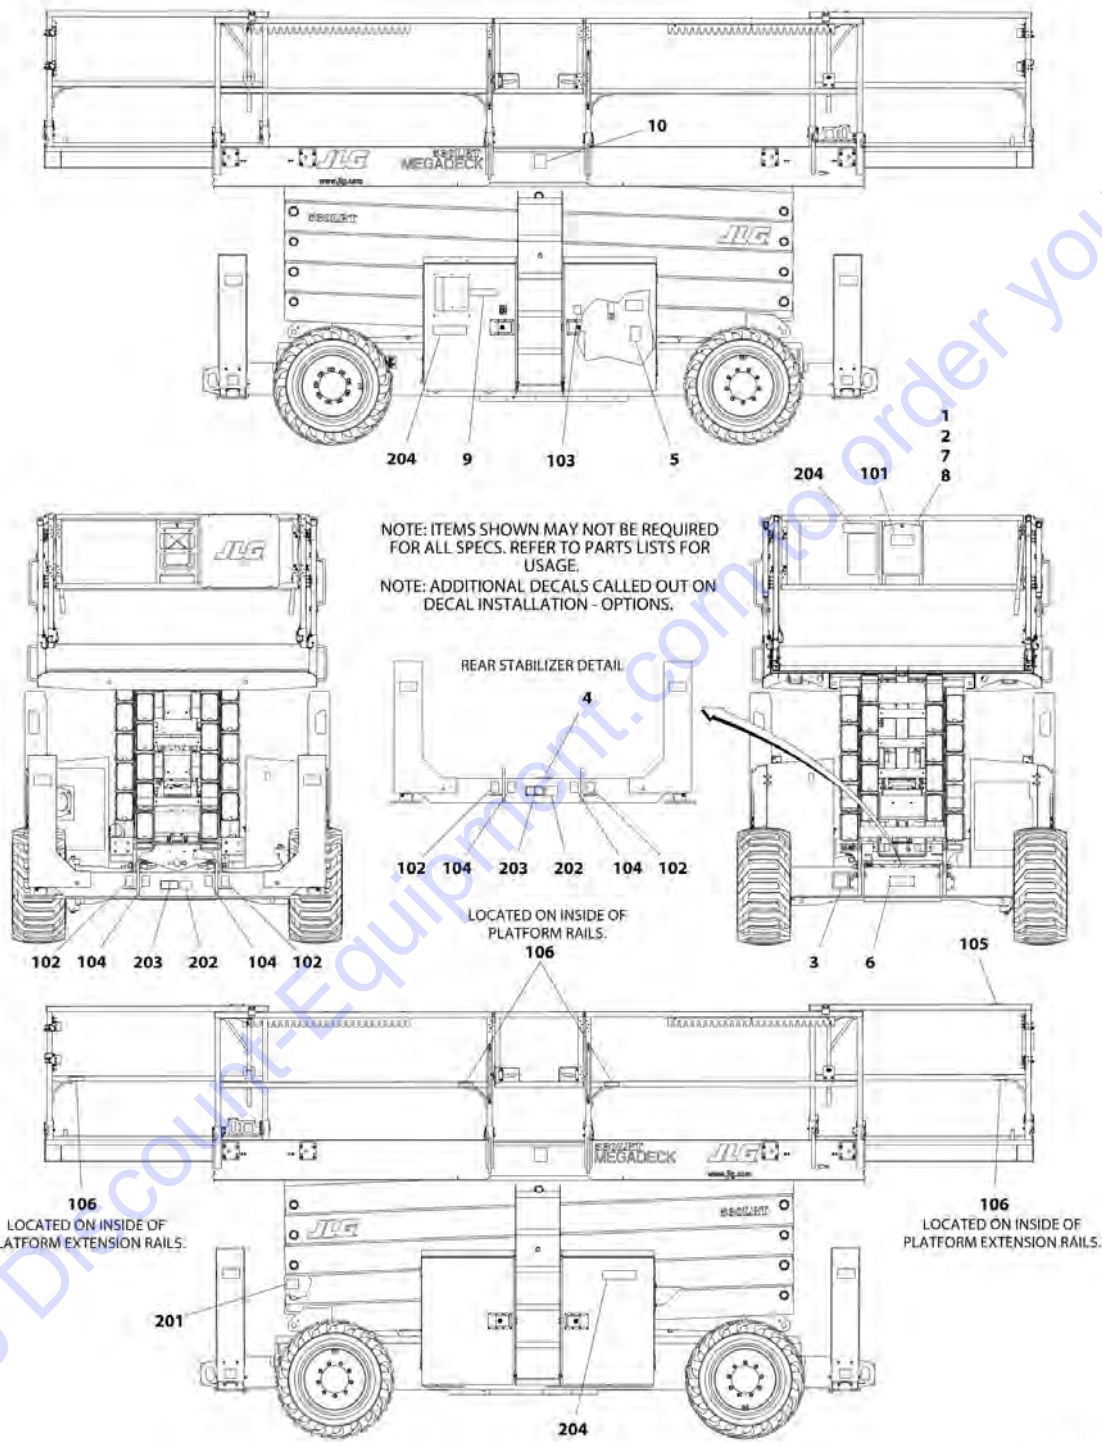

SECTION 9 - DECALS

FIGURE 9-4. DECAL INSTALLATION - CE SPEC

ART 1001167670

SECTION 9 - DECALS

FIGURE 9-4. DECAL INSTALLATION - CE SPEC

ITEM	PART NUMBER	QTY	DESCRIPTION	REV
	1001187670	Ref	DECAL INSTALLATION - CE SPEC	E
		Ref	Note: See DECAL INSTALLATION - OPTIONS for additional decals.	
1	0760610	4	Bolt, M6 X 20	
2	0860520	1	Box, Manual Storage	
3	See Note	1	Decal - Bar Code (Note: Not Available for Purchase)	
4	1703687	2	Decal - Directional Arrow	
5	1704412	1	Decal - Hydraulic Oil	
6	2080057	4	Fastener	
7	3290605	4	Nut, Lock M6	
8	4811700	8	Washer, M6	
9	1001197634	1	Decal - MSSO Operation	
10	80463053	2	Decal - Sound Power Level	
101	1701509	1	Decal - Manual	
102	1703811	1	Decal - Lifting Lugs	
103	1703812	1	Decal - Hydraulic Oil	
104	1703814	1	Decal - Tie Down	
105	1703819	1	Decal - Directional Arrow	
106	1704277	1	Decal - Lanyard Attach	
201	1705019	1	Decal - Safety Prop	
202	1705372	1	Decal - Head Crushing	
203	1705671	1	Decal - Electrocution	
204	1706338	1	Decal - Electrocution/Crushing