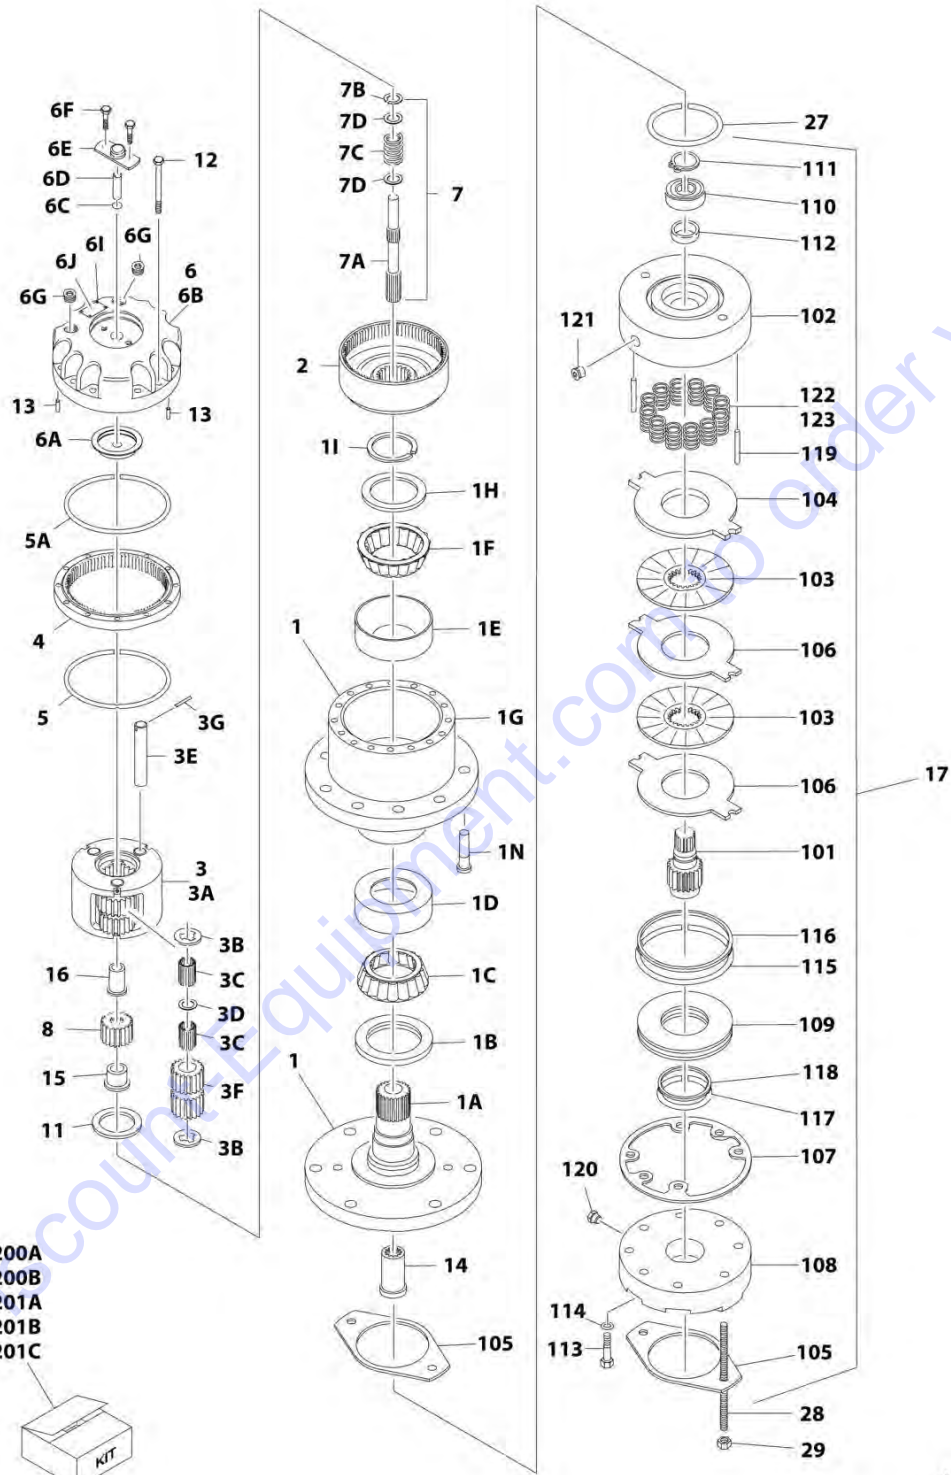

SECTION 1 - FRAME

FIGURE 1-6. DRIVE HUB AND BRAKE ASSEMBLY - REAR

SECTION 1 - FRAME

FIGURE 1-6. DRIVE HUB AND BRAKE ASSEMBLY - REAR

ITEM	PART NUMBER	QTY	DESCRIPTION	REV
	2780267	Ref	DRIVE HUB AND BRAKE ASSEMBLY - REAR	I
1	See Note	1	Spindle/Housing Assembly (Note: Purchase Individual Components)	
1A	7017059	1	Spindle	
1B	7001998	1	Seal	
1C	7010429	1	Cone, Bearing (Includes Item 1D)	
1D	7010429	1	Cup, Bearing (Includes Item 1C)	
1E	7000257	1	Cup, Bearing	
1F	7000258	1	Cone, Bearing	
1G	7007601	1	Housing/Ring Gear	
1H	7000232	1	Washer, Thrust	
1I	7000229	1	Ring, Retaining	
1N	7007640	9	Stud, Wheel	
2	7000246	1	Gear, Internal	
3	7024712	1	Carrier Assembly	
3A	See Note	1	Carrier (Note: Use Item 3)	
3B	See Note	6	Ring, Retaining (Note: Use Item 3)	
3C	See Note	AR	Bearing, Needle (Note: Use Item 3)	
3D	See Note	3	Washer, Thrust (Note: Use Item 3)	
3E	See Note	3	Shaft, Planet (Note: Use Item 3)	
3F	See Note	3	Gear, Planet (Note: Use Item 3)	
3G	See Note	3	Roll Pin (Note: Use Item 3)	
4	7000248	1	Ring Gear	
5	7000230	1	O-Ring	
5A	7017070	1	O-Ring	
6	70001349	1	Cover Assembly Kit	
6A	See Note	1	Spacer, Thrust (Note: Use Item 6)	
6B	See Note	1	Plate, Cover (Note: Use Item 6)	
6C	See Note	1	O-Ring (Note: Use Item 6)	
6D	See Note	1	Rod, Disconnect (Note: Use Item 6)	
6E	See Note	1	Cap, Disengage (Note: Use Item 6)	
6F	See Note	2	Bolt (Note: Use Item 6)	
6G	See Note	1	Plug, Pipe (Note: Use Item 6)	
6I	See Note	4	Rivet (Note: Not Available for Purchase)	
6J	See Note	1	Plate, ID (Note: Not Available for Purchase)	
7		Ref	Input Shaft Assembly	
7A	7024714	1	Shaft	
7B	7000261	1	Ring, Retaining	
7C	7000262	1	Spring	
7D	7000263	2	Spacer, Thrust	
8	7024713	1	Gear, Sun	
11	7000253	1	Washer, Thrust	
12	7017067	12	Bolt	
13	7017080	4	Pin, Dowel	
14	7000206	1	Coupling	
15	7024715	1	Spacer, Input	
16	7024716	1	Spacer, Input	
17	7024182	1	Brake Assembly (See Items 101-123 for Breakdown)	
27	7024705	1	O-Ring	
28	7024717	2	Rod, Threaded