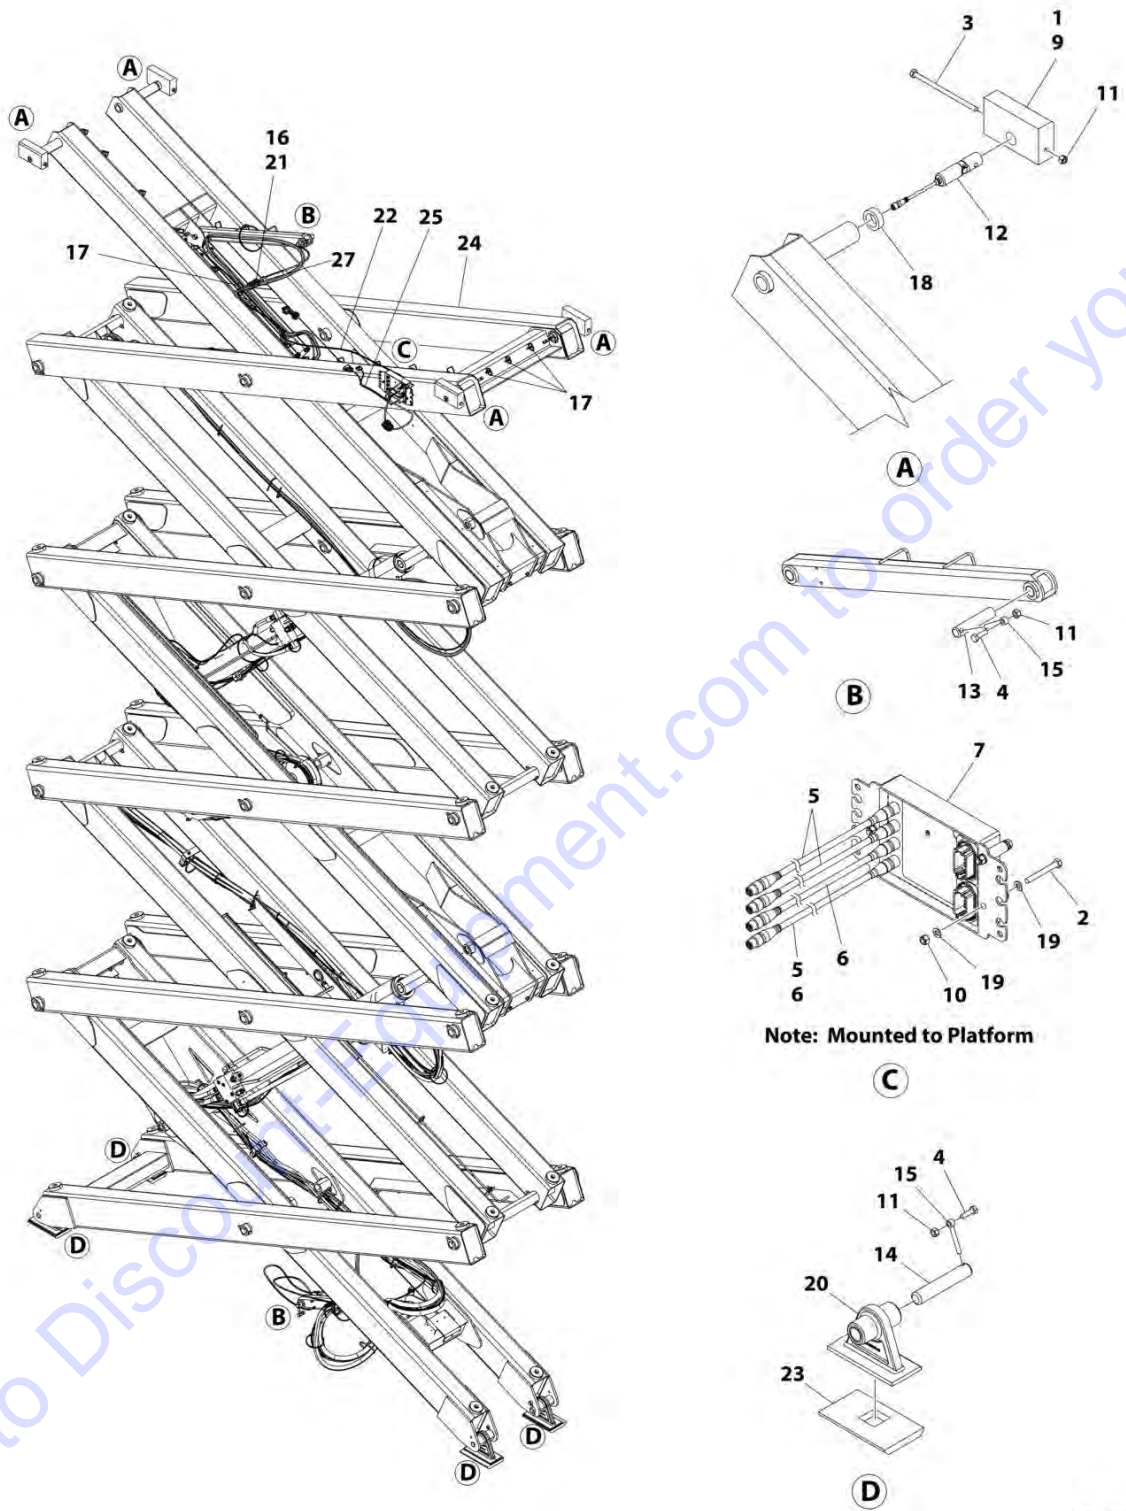

SECTION 4 - SCISSORS ARMS

FIGURE 4-2. SCISSORS ARMS INSTALLATION WITH AC CABLE

ART_1001237516

SECTION 4 - SCISSORS ARMS

FIGURE 4-2. SCISSORS ARMS INSTALLATION WITH AC CABLE

ITEM	PART NUMBER	QTY	DESCRIPTION	REV
	1001237516	Ref	SCISSORS ARMS INSTALLATION	D
1	0561489	4	Block, Slide	
2	0700618	3	Bolt M6 x 50	
3	0701037	4	Bolt M10 x 200	
4	0771015	6	Bolt M10 x 35	
5	1061020	3	Cable (5 FT/1.5 M Length)	
6	1061021	2	Cable (10 FT/3 M Length)	
7	1600387	1	Module, Control - LSS	
9	3020022	AR	Grease, Lithium	
10	3290605	3	Nut M6	
11	3291005	10	Nut M10	
12	3422938	4	Pin	
13	3422943	1	Pin	
14	3422961	4	Pin	
15	3841143	6	Keeper, Pin	
16	4240018	14	Tie-Strap	
17	4240033	19	Tie-Strap	
18	4568295	4	Tube, Spacer	
19	4811700	6	Washer M6	
20	1001099623	4	Slider	
20	0440234	8	Bearing (2 per Slider)	
21	1001130781	3	Conduit	
22	1001178759	1	Cable, AC	
23	1001181501	4	Pad, Slide	
24	1001217384	1	Scissors Arms Assembly (See Separate Breakdown in this Section)	
25	1001226830	1	LSS Harness (See Separate Breakdown in ELECTRICAL SECTION)	
26	4460234	16	Mount, Tie-Strap (Not Shown)	
27	1001244865	1	Grommet (SN E200000806 to Present)