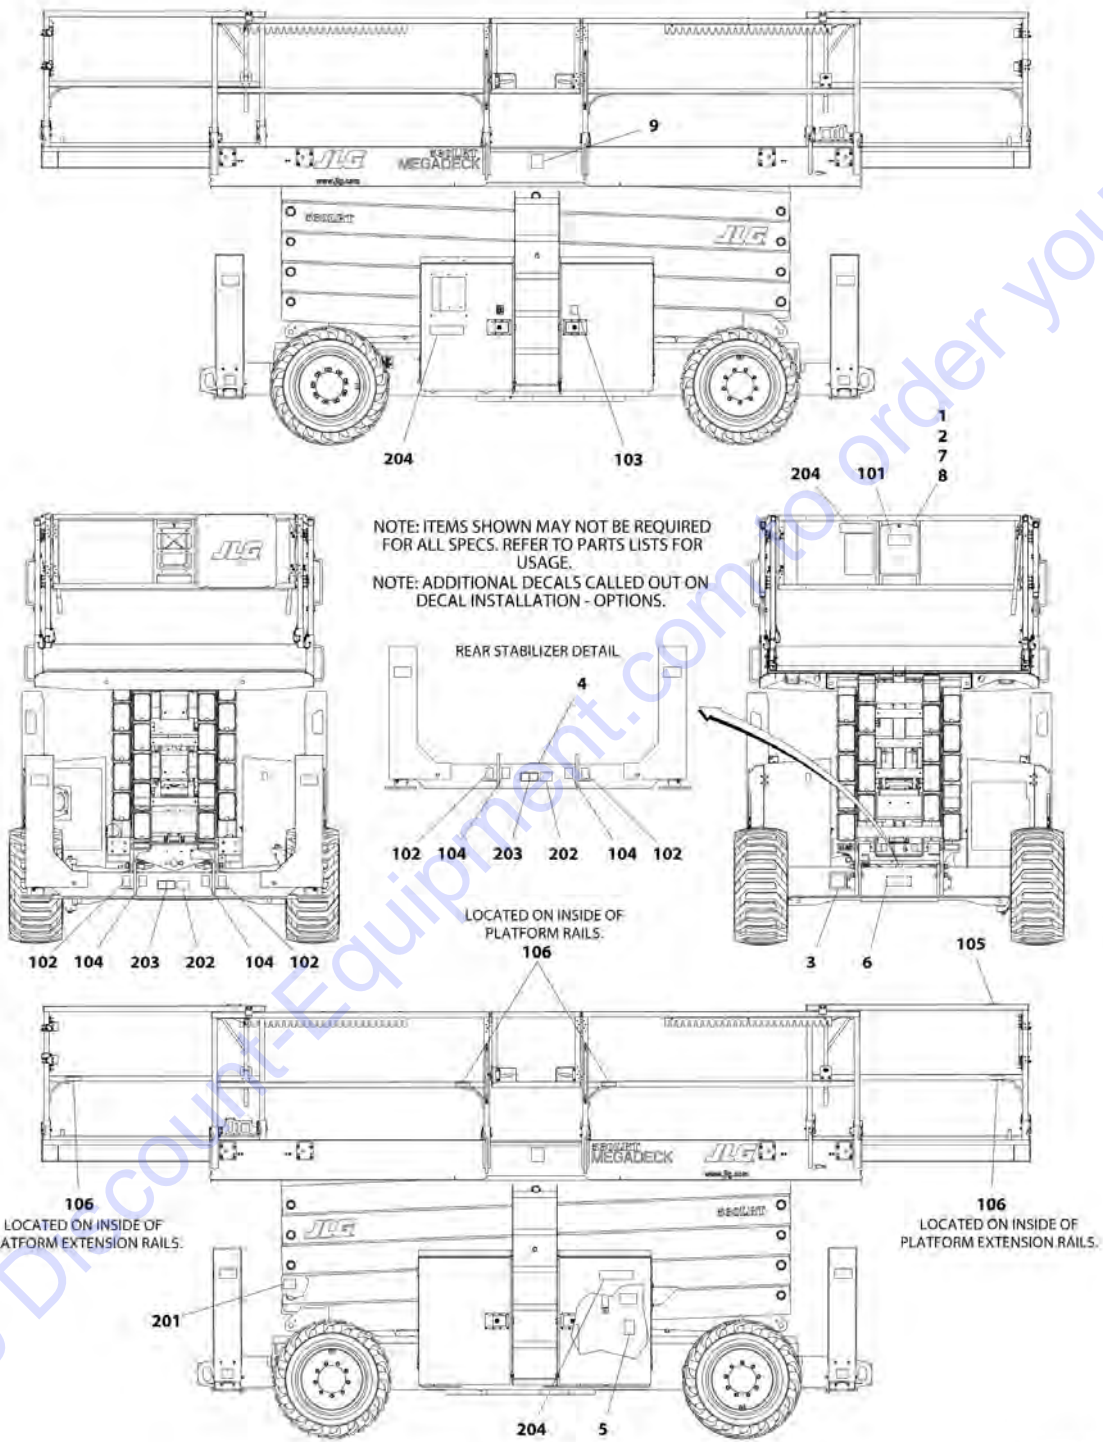

SECTION 9 - DECALS

FIGURE 9-2. DECAL INSTALLATION - AUSTRALIAN AND JAPANESE SPECS

ART 1007203770

SECTION 9 - DECALS

FIGURE 9-2. DECAL INSTALLATION - AUSTRALIAN AND JAPANESE SPECS

ITEM	PART NUMBER	QTY	DESCRIPTION	REV
	1001203770	Ref	DECAL INSTALLATION - AUSTRALIAN AND JAPANESE SPECS	C
		Ref	Note: See DECAL INSTALLATION - OPTIONS for additional decals.	
1	0760610	4	Bolt, M6 X 20	
2	0860520	1	Box, Manual Storage	
3	See Note	NSS	Decal - Bar Code (Note: Not Available for Purchase)	
4	1703687	2	Decal - Directional Arrow	
5	1704412	1	Decal - Hydraulic Oil	
6	2080057	4	Fastener	
7	3290605	4	Nut, Lock M6	
8	4811700	8	Washer, M6	
9	1001191526	2	Decal - Sound Power Level	
101	1701509	1	Decal - Manual	
102	1703811	1	Decal - Lifting Lug	
103	1703812	1	Decal - Hydraulic Oil	
104	1703814	1	Decal - Tie Down	
105	1703819	1	Decal - Directional Arrow	
106	1704277	1	Decal - Lanyard Attach	
201	1705019	1	Decal - Safety Prop	
202	1705372	1	Decal - Head Crushing	
203	1705671	1	Decal - Electrocutation	
204	1706338	1	Decal - Electrocutation/Crushing