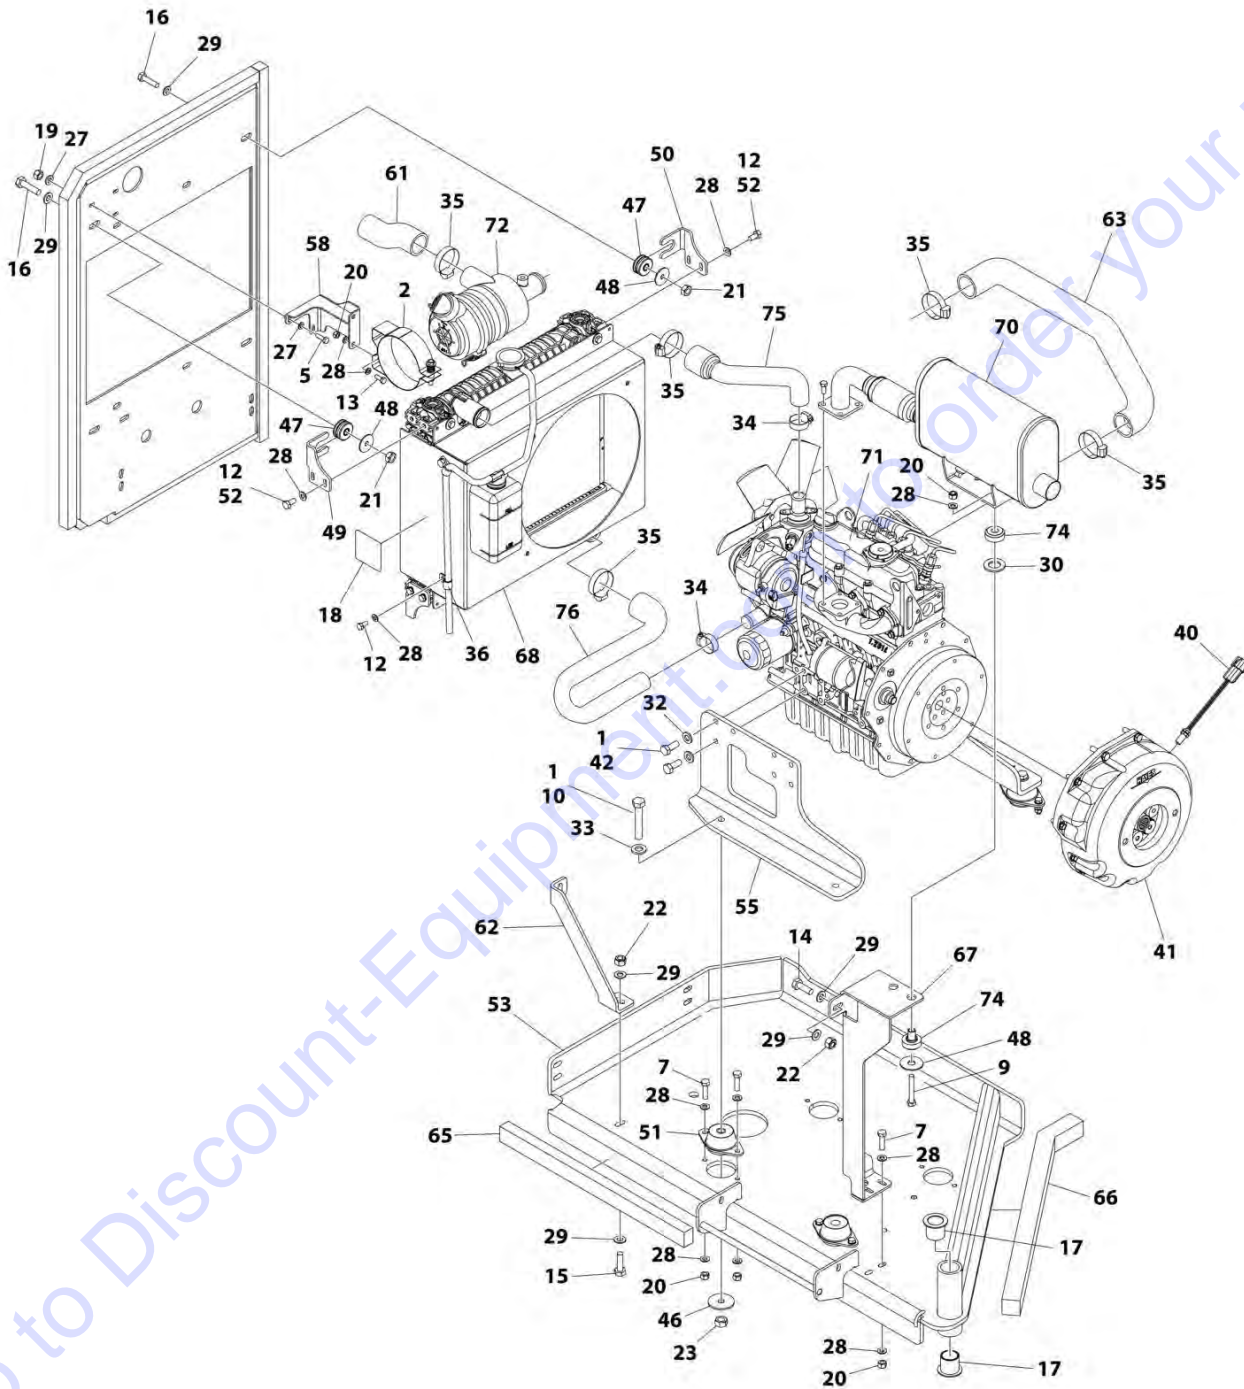

SECTION 3 - ENGINE

ITEM	PART NUMBER	QTY	DESCRIPTION	REV
51	1001169967	2	Bracket, Radiator	
52	1001170035	2	Bracket, Radiator	
53	1001175509	4	Mount, Motor	
54	1001180620	AR	Compound, Locking	
55	1001181649	1	Tray, Engine	
56	1001181658	1	Plate, Radiator Mounting	
57	1001227285	1	Seal	
58	1001182976	1	Mount, Engine (LH)	
59	1001182977	1	Mount, Engine (RH)	
60	1001182978	1	Tube, Inlet	
61	1001182979	1	Bracket, Throttle Cylinder	
62	1001182980	1	Bracket, Air Cleaner	
63	1001182981	1	Bracket, Tray	
64	1001182982	1	Mount	
65	1001182983	1	Tube, Intake	
66	1001182984	1	Bracket, Support	
67	1001182985	1	Tube, Outlet	
68	1001182987	1	Tube, Air Intake	
69	1001183420	1	Foam, Baffle	
70	1001183424	1	Foam, Baffle	
71	1001184066	1	Foam, Baffle	
72	1001234950	1	Muffler	
73	1001195600	1	Bracket, Muffler	
74	1001220957	1	Radiator	
75	1001224430	NLA	Engine Components - Kubota Diesel T4F (Use p/n 1001238770) (See Separate Breakdown in this Section)	
75	1001238770	1	Engine Components - Kubota Diesel T4F (See Separate Breakdown in this Section)	
76	1001118280	1	Air Filter Assembly	
76	7015004	2	Element	
76	7015005	1	Cover Assembly	
76	1340069	1	Valve, Vacuator	
77	1001118582	1	Actuator, Throttle	
78	1001125248	2	Mount, Engine	

SECTION 3 - ENGINE

FIGURE 3-17. ENGINE ASSEMBLY - KUBOTA DIESEL T4F WITH GENERATOR (SN E20000723 to Present)

ART_1001238777_10F2