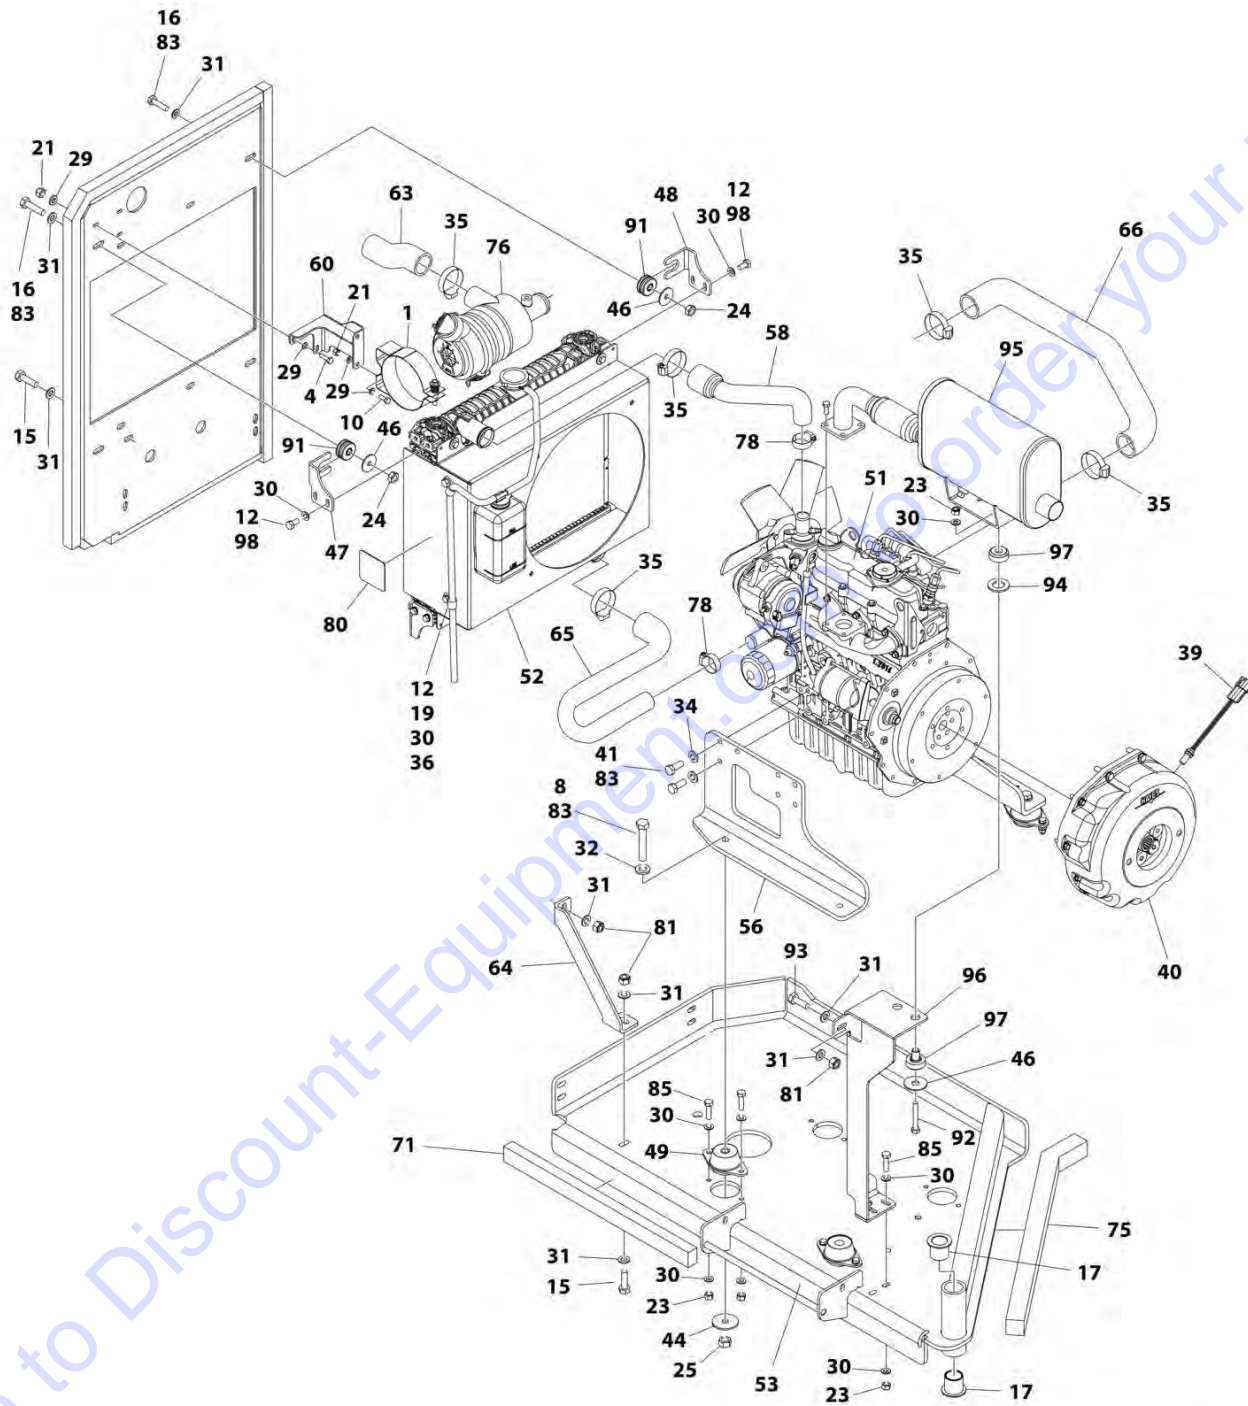

SECTION 3 - ENGINE

FIGURE 3-10. ENGINE AND PUMP SUB-ASSEMBLY - KUBOTA DIESEL T4F (SN E20000723 to Present)

ITEM	PART NUMBER	QTY	DESCRIPTION	REV
	1001238776	Ref	ENGINE AND PUMP SUB-ASSEMBLY - KUBOTA DIESEL T4F	A
1	0100011	AR	Compound, Locking	
2	0641814	2	Bolt 1/2 x 1-3/4	
3	3790152	1	O-Ring	
4	4891600	2	Washer 3/8	
5	4891800	2	Washer 1/2	
6	83191040	2	Capscrew M10 x 30	
7	1001101331	1	Piston Pump Assembly (See Separate Breakdown in this Section)	
8	1001181393	1	Gear Pump Assembly	
8	7023929	1	Seal Kit - 1001181393 Pump (Note: Seal Kit is only service component available)	
9	1001238775	1	Engine Assembly - Kubota Diesel T4F (See Separate Breakdown in this Section)	

Go to Discount-Equipment.com to order your parts

SECTION 3 - ENGINE

FIGURE 3-11. ENGINE ASSEMBLY - KUBOTA DIESEL T4F (SN E200000676 through E200000722)

ART_1001184392_10F2