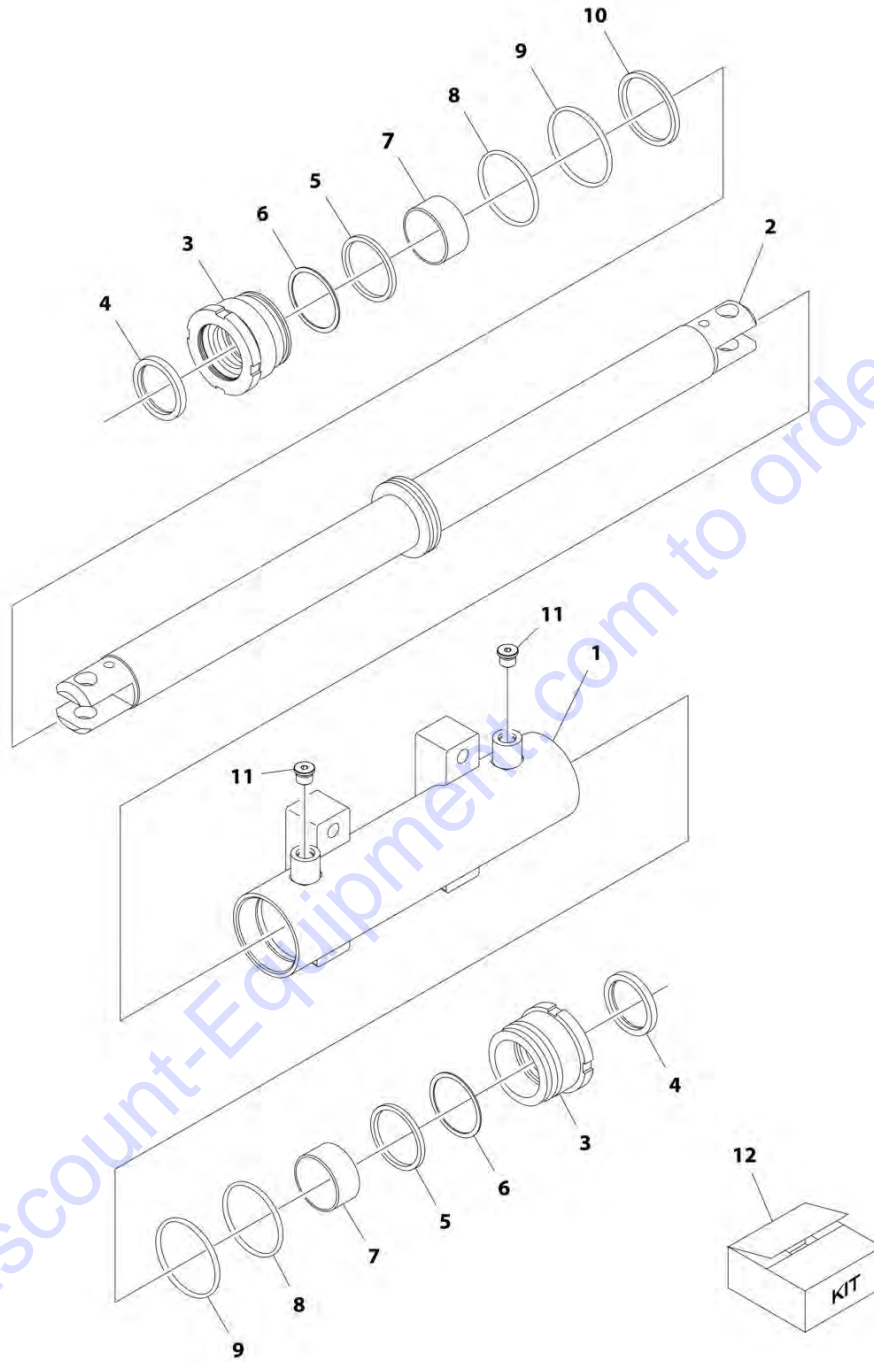

SECTION 6 - CYLINDER

FIGURE 6-6. STEER CYLINDER ASSEMBLY

ART_1001163178

SECTION 6 - CYLINDER

FIGURE 6-6. STEER CYLINDER ASSEMBLY

ITEM	PART NUMBER	QTY	DESCRIPTION	REV
	1001163178	Ref	STEER CYLINDER ASSEMBLY	D
		Ref	Note: Original Cylinder May Have Been Replaced with Service Replacement. Identify PN Stamped on Cylinder Before Ordering Parts.	
1	70005150	1	Barrel	
2	70005151	1	Rod	
3	70005152	2	Head	
4	See Note	NSS	Wiper (Note: Use Item 12)	
5	See Note	NSS	Seal, Rod (Note: Use Item 12)	
6	See Note	NSS	Ring, Back-up (Note: Use Item 12)	
7	70005153	2	Bearing, Dry	
8	See Note	NSS	O-Ring (Note: Use Item 12)	
9	See Note	NSS	O-Ring (Note: Use Item 12)	
10	See Note	NSS	Seal, Piston (Note: Use Item 12)	
11	See Note	2	Plug 9/16 (Note: Not Available for Purchase)	
12	70005154	1	Seal Kit - 1001163178 Cylinder (Includes Items 4-6 & 8-10)	