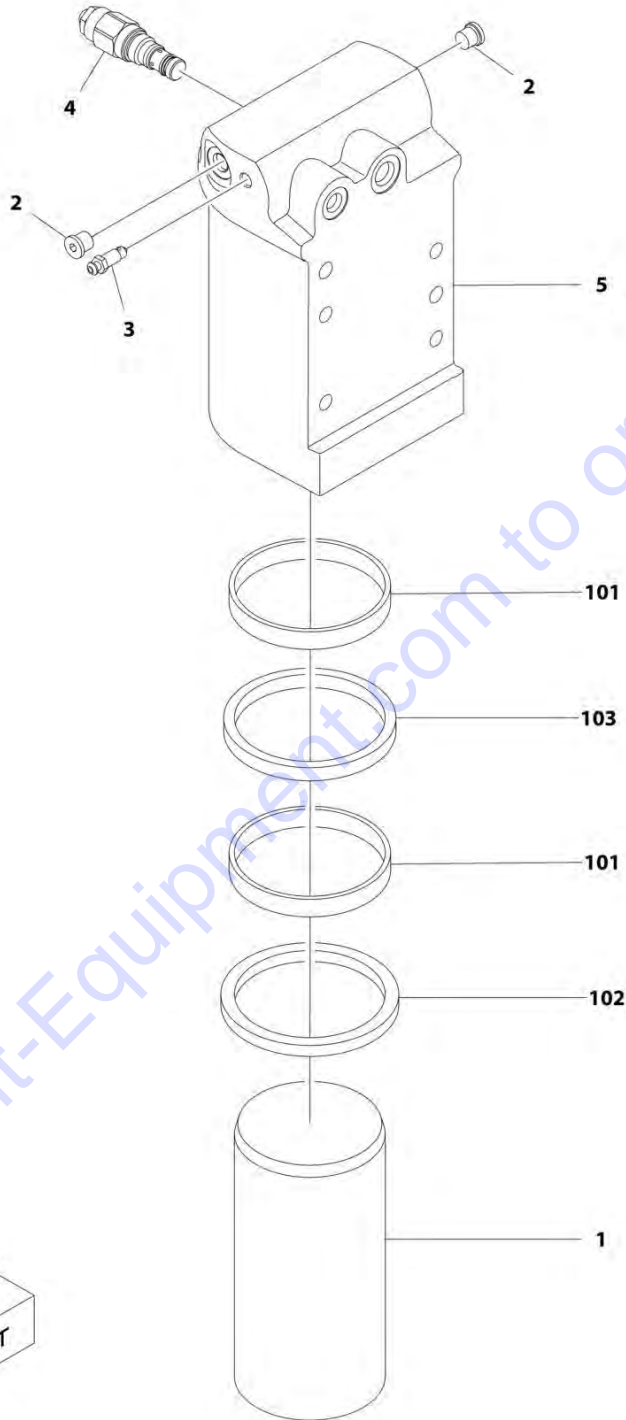

SECTION 6 - CYLINDER

FIGURE 6-1. AXLE LOCKOUT CYLINDER ASSEMBLY

ART_1001163580

SECTION 6 - CYLINDER

FIGURE 6-1. AXLE LOCKOUT CYLINDER ASSEMBLY

ITEM	PART NUMBER	QTY	DESCRIPTION	REV
	1001163580	Ref	AXLE LOCKOUT CYLINDER ASSEMBLY	G
		Ref	Note: Original Cylinder May Have Been Replaced with Service Replacement. Identify PN Stamped on Cylinder Before Ordering Parts.	
1	1684290	1	Rod	
2	2220883	2	Plug #4	
3	4640858	1	Valve, Bleeder	
4	1001117372	1	Cartridge, Valve	
4	70002842	1	Seal Kit - 1001117372 Valve	
5	1001164817	1	Barrel	
100	2902266	1	Seal Kit - 1001163590 Cylinder (Includes Items 101-103)	
101	See Note	NSS	Ring, Wear (Note: Use Item 100)	
102	See Note	NSS	Seal (Note: Use Item 100)	
103	See Note	NSS	Wiper (Note: Use Item 100)	

Go to Discount-Equipment.com to order your parts