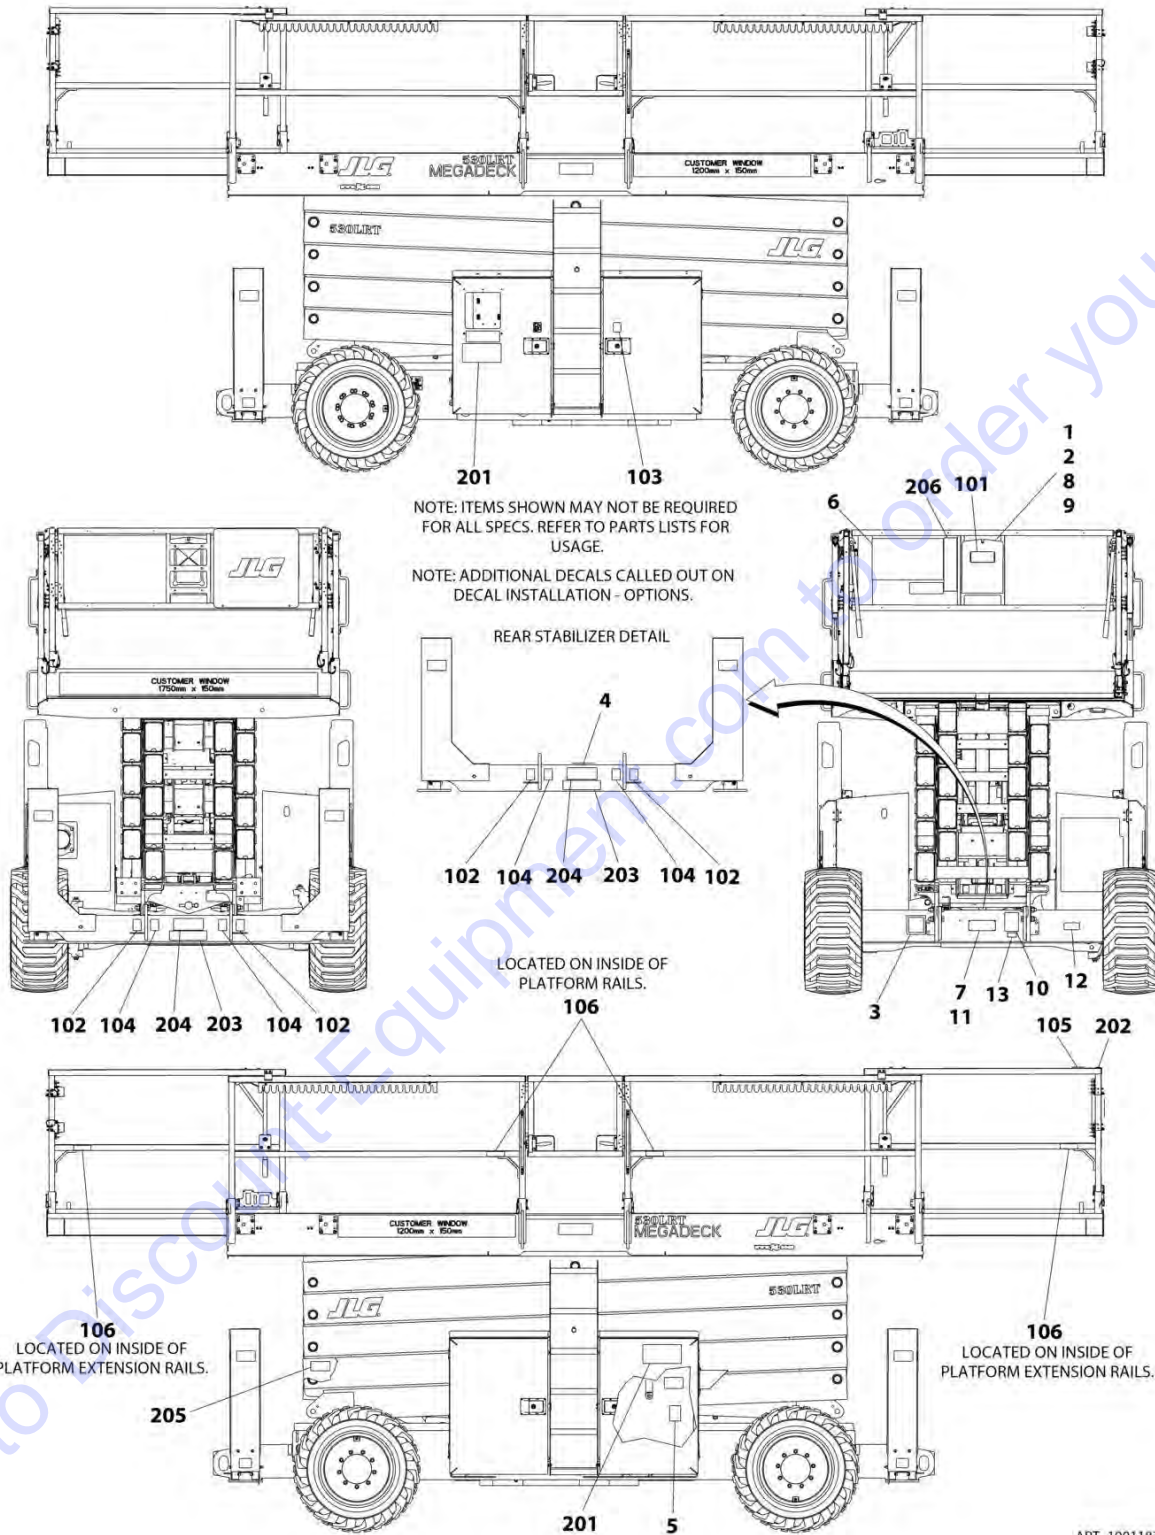

SECTION 9 - DECALS

FIGURE 9-6. DECAL INSTALLATION - CSA (ENGLISH/FRENCH)

ART_1001187669

SECTION 9 - DECALS

FIGURE 9-6. DECAL INSTALLATION - CSA (ENGLISH/FRENCH)

ITEM	PART NUMBER	QTY	DESCRIPTION	REV
	1001187669	Ref	DECAL INSTALLATION - CSA (ENGLISH/FRENCH)	C
		Ref	Note: See DECAL INSTALLATION - OPTIONS for additional decals.	
1	0760610	4	Bolt M6 x 20	
2	0860520	1	Box, Manual Storage	
3	See Note	NSS	Decal - Bar Code (Note: Not Available for Purchase)	
4	1703687	2	Decal - Directional Arrow	
5	1704412	1	Decal - Hydraulic Oil	
6	1704684	1	Decal - Danger/Warning	
7	2080057	4	Fastener	
8	3290605	4	Nut M6	
9	4811700	8	Washer M6	
10	1001131270	1	Decal - Patent	
11	See Note	NSS	Decal - Manufacturers Serial Number (Note: Not Available for Purchase)	
12	1705303	1	Decal - CSA	
13	1001223453	1	Decal - ICES	
101	1701509	1	Decal - Manual	
102	1703811	1	Decal - Lifting Lug	
103	1703812	1	Decal - Hydraulic Oil	
104	1703814	1	Decal - Tie Down	
105	1703819	1	Decal - Directional Arrow	
106	1704277	1	Decal - Lanyard Attach	
201	1704686	1	Decal - Danger Electrocution/Warning Crushing	
202	1704687	1	Decal - Control Box Location	
203	1705040	1	Decal - Danger/Electrocution Hazard	
204	1705311	1	Decal - Warning Crushing	
205	1705019	1	Decal - Safety Prop	
206	1001203075	1	Decal - Legend	