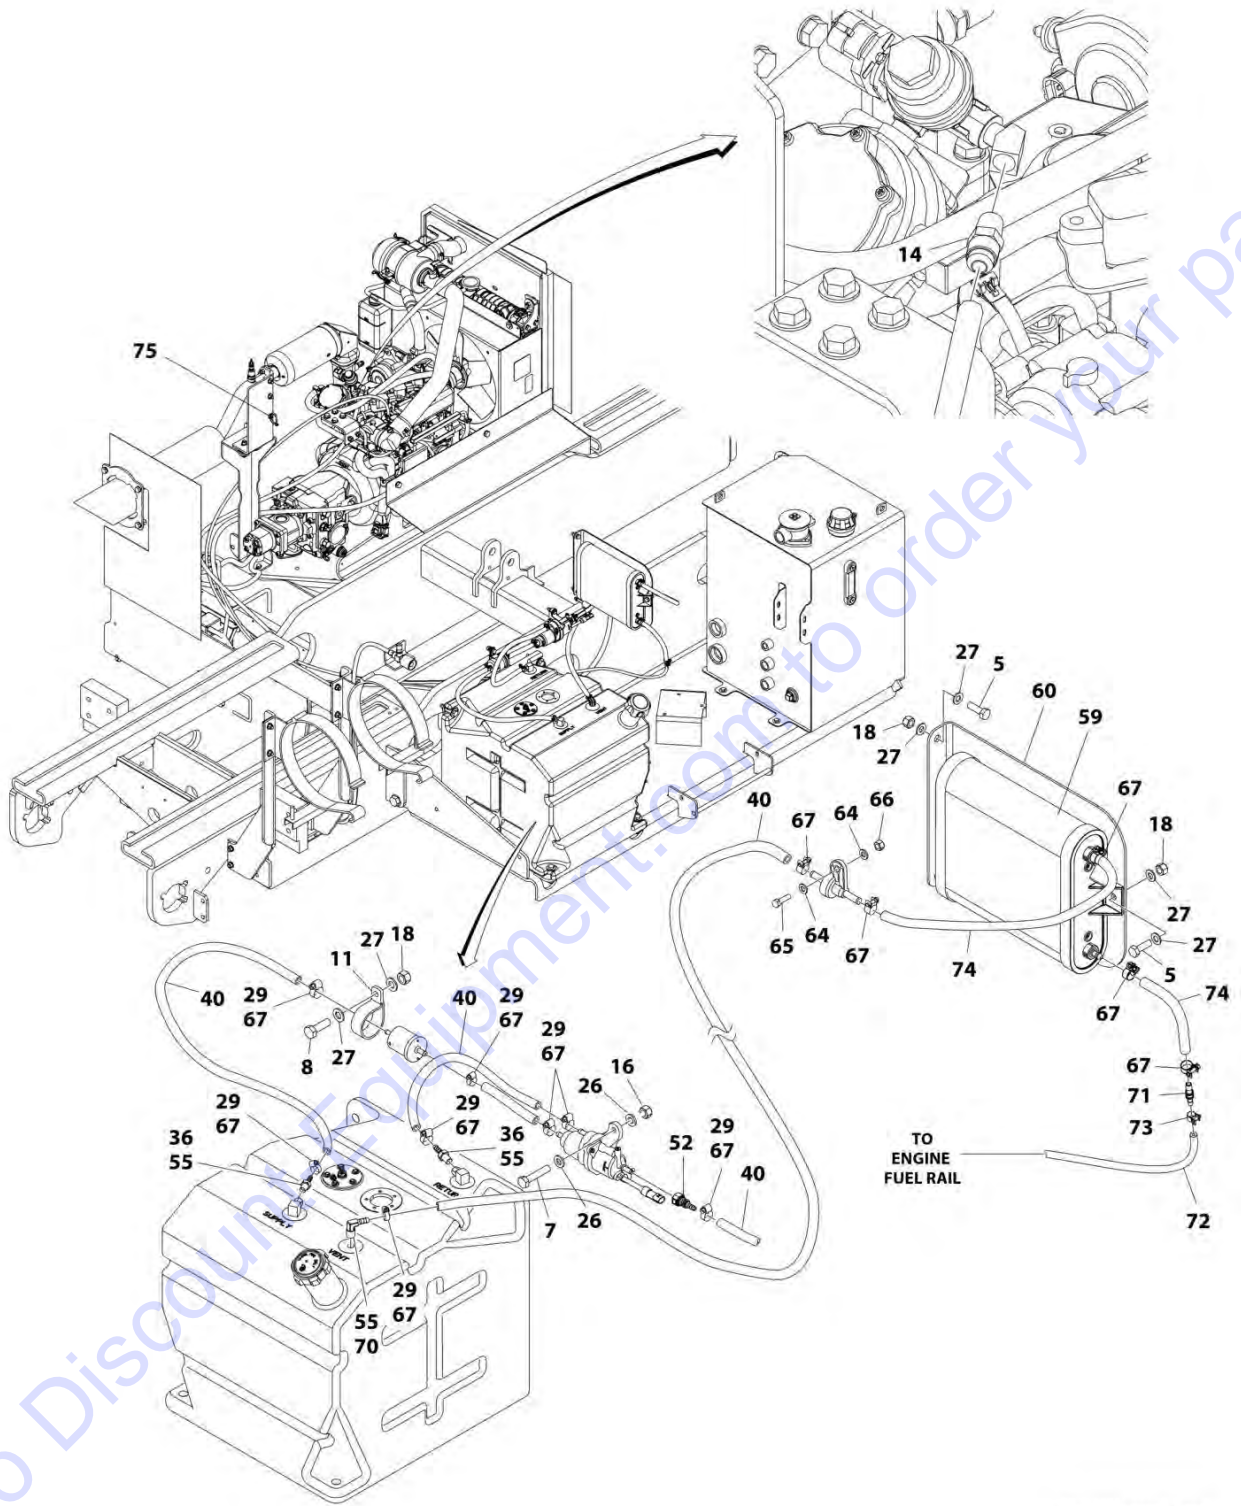

SECTION 3 - ENGINE

ART_100117785_20F2

SECTION 3 - ENGINE

FIGURE 3-20. ENGINE INSTALLATION - KUBOTA GASOLINE

ITEM	PART NUMBER	QTY	DESCRIPTION	REV
	1001177785	Ref	ENGINE INSTALLATION - KUBOTA GASOLINE	O
1	0400075	1	Battery	
2	0761010	AR	Bolt M10 x 20	
3	0641610	9	Bolt 3/8 x 1-1/4	
4	0641612	1	Bolt 3/8 x 1-1/2	
5	0700812	AR	Bolt M8 x 25	
6	0701047	2	Bolt M10 x 300	
7	0760614	3	Bolt M6 x 30	
8	0760812	AR	Bolt M8 x 25	
9	1320061	1	Clamp	
10	1320220	1	LP Clamp Kit	
11	1320265	1	Clamp	
12	2180387	1	Fitting, Tank Connector	
13	2180389	1	Fitting, Relief Valve - LP	
14	2180418	2	Fitting	
15	2220290	1	Fitting, Tee	
16	3290605	3	Nut M6	
17	3290801	2	Nut M8	
18	3290805	AR	Nut M8	
19	3291001	2	Nut M10	
20	3311605	10	Nut 3/8	
21	3422669	1	Pin	
22	3573440	2	Plate, Mounting	
23	3841143	1	Keeper Pin	
24	3980007	1	Seat, Battery	
25	4711600	AR	Washer 3/8	
26	4811700	6	Washer M6	
27	4811900	AR	Washer M8	
28	5241000	5	Washer M10	
29	8405009	AR	Clamp	
30	1001208874	1	Filter, Charge Pump	
30	70010383	1	Element, Filter	
31	1001194836	1	Bracket	
32	1001184065	1	Bracket, Hold Down	
33	1001184653	1	Engine and Pump Sub-Assembly (See Separate Breakdown in this Section)	
35	0741010	2	Screw #10 x 1-1/4	
36	2180348	2	Fitting, NPT/Barbed	
38	2300004	AR	Coolant (Not Shown)	
39	2400044	1	Block, Fuse Mounting	
40	1001156819	15.7 ft/ 4.8m	Hose	
41	2720611	1	Hose	
42	3300408	2	Nut	
43	4711400	2	Washer 1/4	
45	0761617	1	Bolt M16 x 45	
46	3291605	1	Nut M16	
48	1001190775	AR	Oil, Engine (Not Shown)	
50	0100051	AR	Grease, Battery Terminal	
51	0100011	1	Compound, Locking