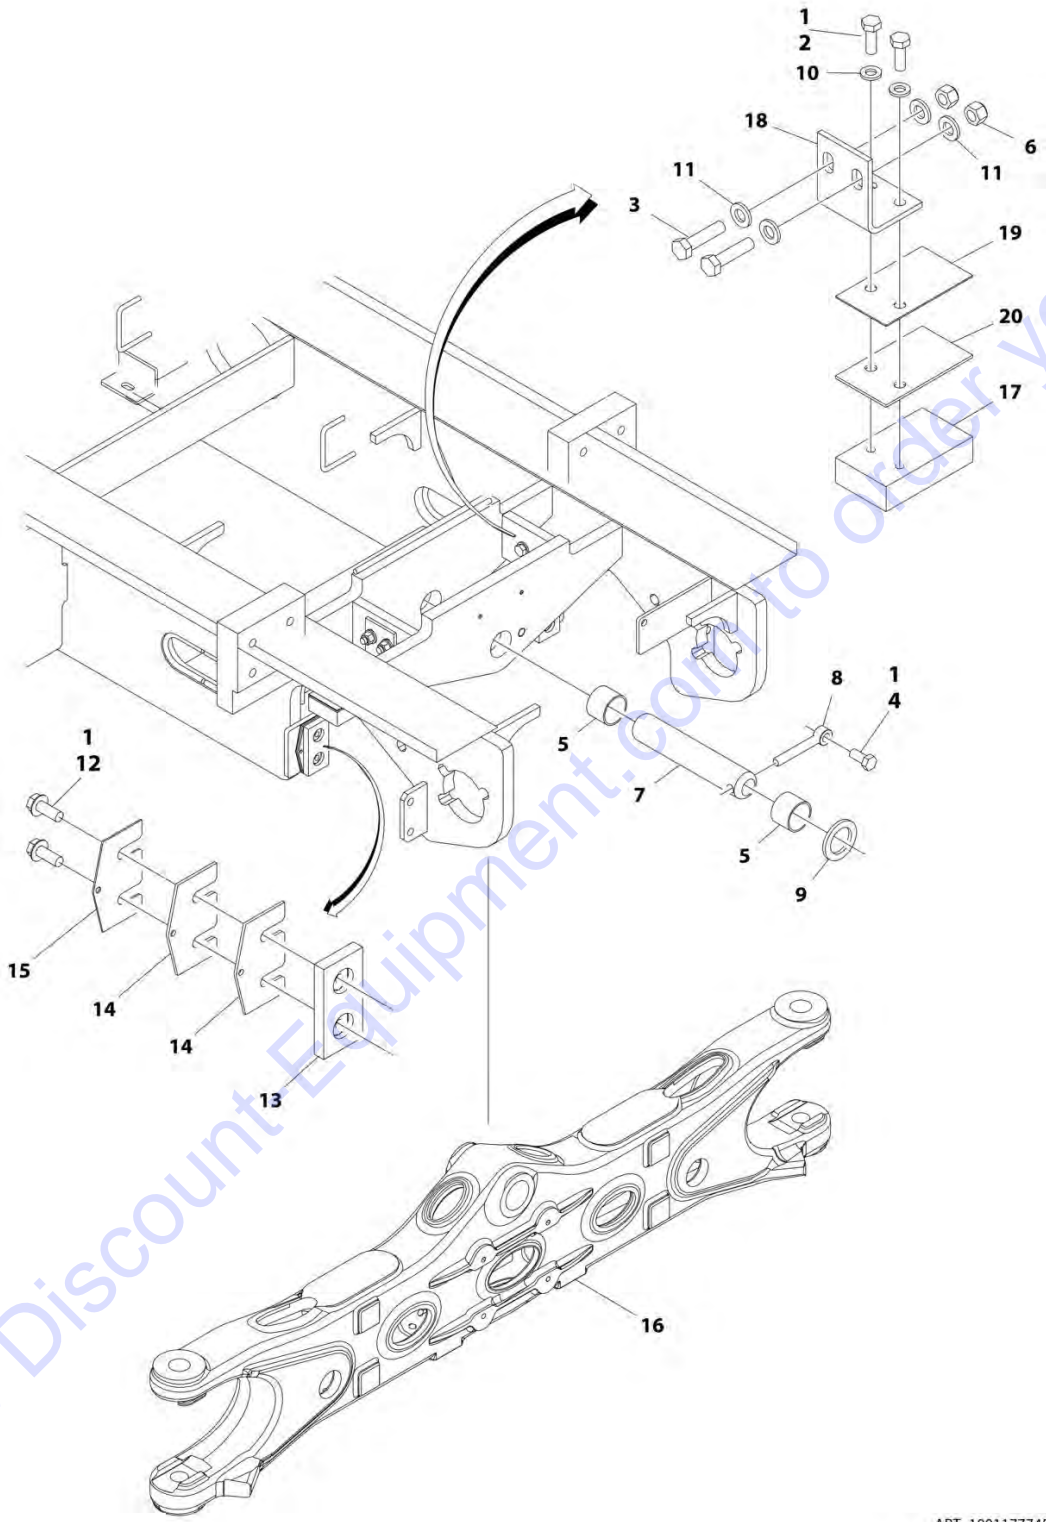

SECTION 1 - FRAME

Go to Discount-Equipment.com to order your parts

SECTION 1 - FRAME

FIGURE 1-1. AXLE INSTALLATION - FIXED

ART_100117745

SECTION 1 - FRAME

FIGURE 1-1. AXLE INSTALLATION - FIXED

ITEM	PART NUMBER	QTY	DESCRIPTION	REV
	1001177745	Ref	AXLE INSTALLATION - FIXED	A
1	0100011	AR	Compound, Locking	
2	0701014	4	Bolt M10 x 30	
3	0701218	4	Bolt M12 x 50	
4	0761615	1	Bolt M16 x 35	
5	0961950	2	Bearing	
6	3291205	4	Nut M12	
7	3422592	1	Pin	
8	3841258	1	Keeper, Pin	
9	4740158	1	Washer	
10	5241000	4	Washer M10	
11	5241200	8	Washer M12	
12	5251012	4	Bolt M10 x 25	
13	1001118511	2	Pad, Wear	
14	1001118518	4	Shim 11Ga	
15	1001118519	2	Shim 16Ga	
16	1001162995	1	Axle	
17	1001180307	2	Block	
18	1001180309	2	Bracket	
19	1001180315	2	Shim .06	
20	1001180316	2	Shim .12	