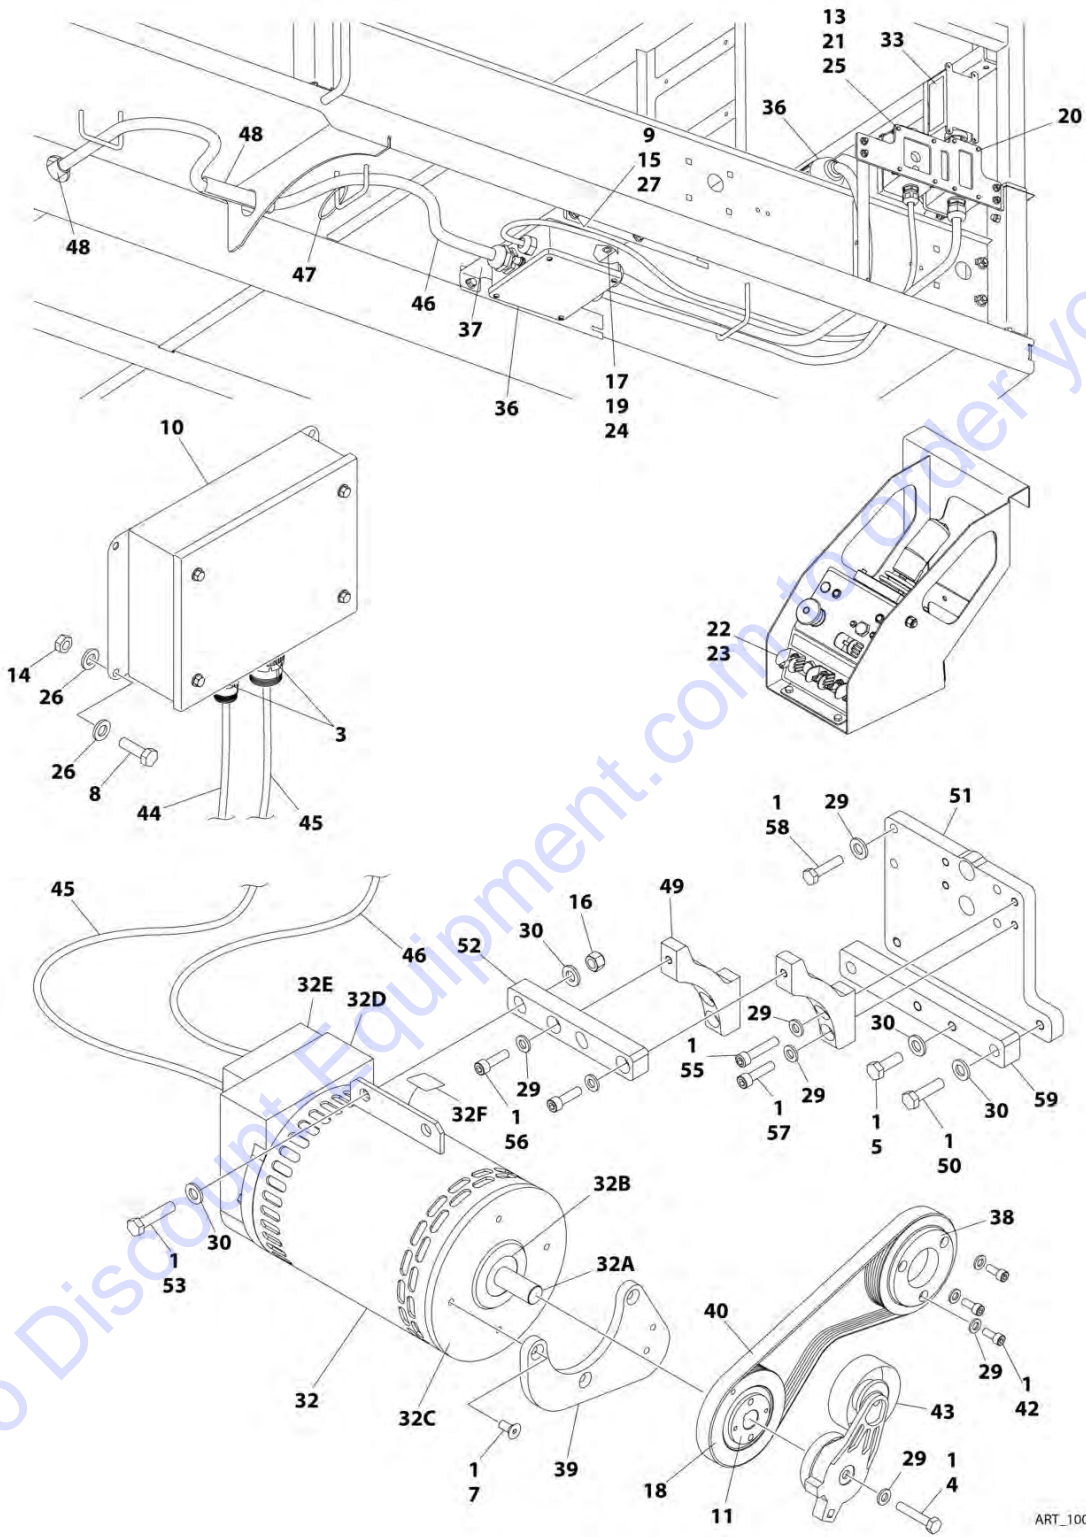

SECTION 3 - ENGINE

FIGURE 3-37. GENERATOR INSTALLATION - 7500W (KUBOTA DIESEL T4F)

SECTION 3 - ENGINE

FIGURE 3-37. GENERATOR INSTALLATION - 7500W (KUBOTA DIESEL T4F)

ITEM	PART NUMBER	QTY	DESCRIPTION	REV
	1001177767	Ref	GENERATOR INSTALLATION - 7500W (KUBOTA DIESEL T4F)	H
1	0100011	AR	Compound, Locking	
3	0100048	AR	Grease, Silicone (Apply to Contactor Connector)	
4	0701019	1	Bolt M10 x 55	
5	0701215	2	Bolt M12 x 35	
7	0741607	3	Bolt 3/8 x .88	
8	0760610	4	Bolt M6 x 20	
9	0780810	4	Bolt M8 x 20	
10	0861538	1	Box, Generator Control (7500W Generator - 60Hz)	
11	0962520	1	Bushing, Taper	
13	3290405	4	Nut M4	
14	3290605	4	Nut M6	
15	3290805	4	Nut M8	
16	3291201	AR	Nut M12	
17	3311005	4	Nut #10	
18	3580318	1	Pulley, Generator	
19	3931016	4	Screw #10 x 1	
20	3940804	4	Self, Tapping	
21	4010408	4	Screw M4 x 16	
22	4060802	1	Guard, Switch	
23	4360482	1	Switch, Toggle	
24	4751000	4	Washer #10	
25	4811400	4	Washer M4	
26	4811700	8	Washer M6	
27	4811900	4	Washer M8	
29	5241000	AR	Washer M10	
30	5241200	AR	Washer M12	
32	1001212223	1	Generator Assembly	A
32	70001100	1	Rotor (Includes p/n 70001384 & 70000863) (Not Shown)	
32	70001384	1	Bearing, Ball Radial (Not Shown)	
32	70000863	1	Fan (Not Shown)	
32	70006093	1	Stator (Not Shown)	
32	70002297	1	Stud	
32	70003631	1	Brushholder Assembly (Not Shown) (was p/n 7024484)	
32A	70004099	1	Key	
32B	70001966	1	Bearing, Ball Radial (Located in Belt Tensioner Endbell)	
32B	70003708	1	Ring, Internal Retaining (Located in Belt Tensioner Endbell)	
32B	70003709	1	Ring, External Retaining (Located in Belt Tensioner Endbell)	
32C	70004092	1	Endbell, Belt Tensioner	
32D	70004094	1	Endbell, Brush Block	
32E	70006094	1	Shroud	
32E	70002291	1	Insulator, Endbell	
32E	7027799	1	Block, Connector 6 Position (Not Shown)	
32E	70002460	1	Nut, Brass (Attaches p/n 7027799 to Cover) (Not Shown)	
32E	70006095	1	Breaker, Circuit 30Amp	
32E	70006096	1	Boot, Breaker (Not Shown)	
32E	7026626	1	Connector, 6 Position (Includes Seal) (Not Shown)	
32E	7026597	1	Connector, with Leads (Not Shown)	
32E	70004098	1	Clamp, Cable	
32E	70006097	1	Plate, End Panel