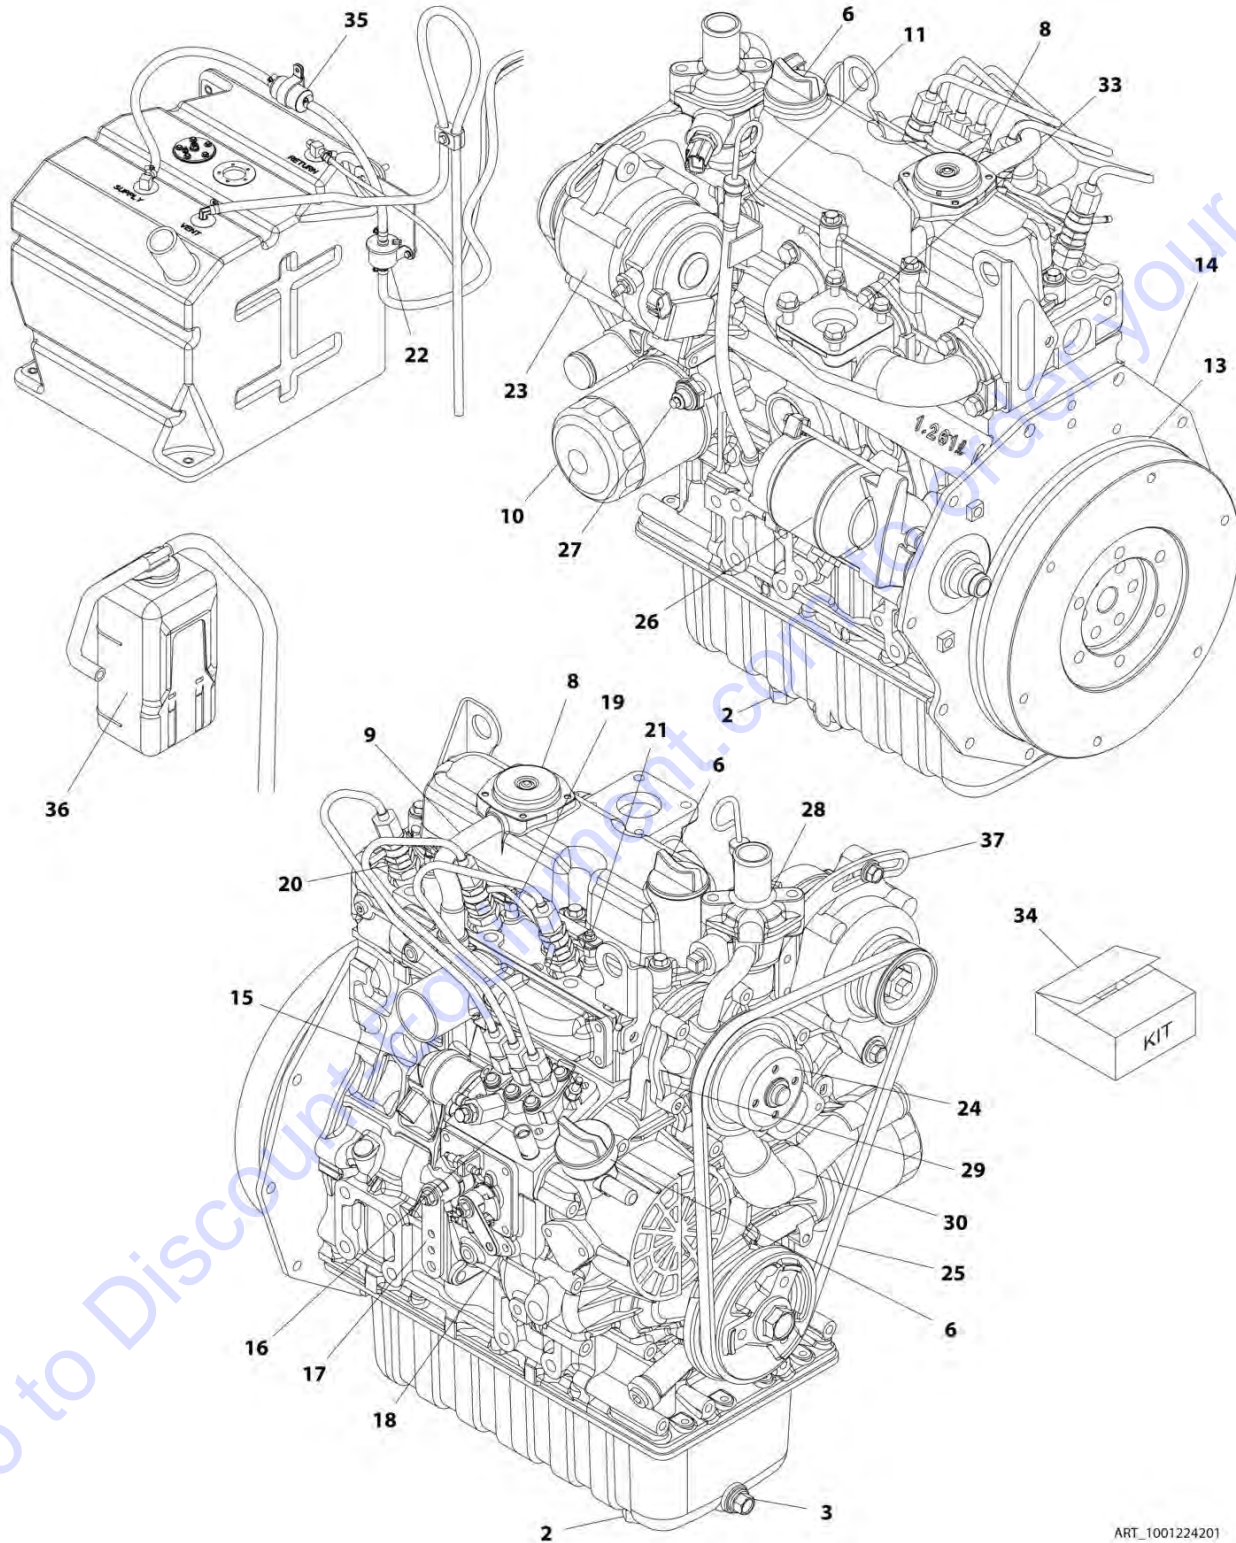

SECTION 3 - ENGINE

FIGURE 3-7. ENGINE COMPONENTS - KUBOTA DIESEL STAGE III (SN E20000676 through E20000730)

ART_1001224201

SECTION 3 - ENGINE

FIGURE 3-7. ENGINE COMPONENTS - KUBOTA DIESEL STAGE III (SN E200000676 through E200000730)

ITEM	PART NUMBER	QTY	DESCRIPTION	REV
	1001224201	Ref	ENGINE COMPONENTS - KUBOTA DIESEL STAGE III	F
1	70004524	1	Drain (Not Shown)	
2	7023154	1	Plug, Drain	
2	70002315	1	Seal, Plug	
3	70004525	1	Plug, Drain	
3	70004526	1	Gasket	
4	70005220	1	Gasket, Cylinder Head (Not Shown)	
5	7023157	1	Seal, Front Main (Not Shown)	
6	70002318	2	Cap, Oil Fill	
6	70004311	2	O-Ring	
7	70005221	1	Gasket, Valve Cover (Not Shown)	
8	70003060	1	Valve, Breather	
8	70003061	1	Cover, Breather	
8	7017934	4	Screw	
9	70002316	1	Pipe, Water Return	
9	70002317	1	Tube, Breather	
9	70004530	1	Clamp, Hose	
9	70004531	1	Band, Pipe	
10	70004395	1	Filter, Oil	
11	70005222	1	Dipstick	
11	70005223	1	Tube, Dipstick	
12	7017928	1	Seal, Rear Main (Not Shown)	
13	70005224	1	Gear, Ring	
14	70002419	1	Plate, Rear End	
15	7025479	1	Solenoid, Stop	
16	7023164	1	Pump, Injection	
16	70002319	1	Shim, Injection	
16	70002320	1	Shim, Injection	
16	70002321	1	Shim, Injection Pump	
16	70002322	1	Shim, Injection Pump	
16	70002323	1	Shim, Injection Pump	
16	7017945	1	Joint, Eye	
17	7023136	1	Spring, Governor	
17	70004396	1	Control, Speed	
17	70004397	1	Gasket	
18	7023165	1	Gasket	
19	70004536	1	Pipe, Over Flow	
19	70004537	1	Screw, Air Bleeder	
19	70004538	1	Seal	
19	70004539	1	Pipe, Over Flow	
20	70004399	3	Holder, Nozzle	
20	70004540	3	Nut	
20	7023167	3	Gasket	
20	7023168	3	Seal, Heat	
21	70002324	3	Plug, Glow	
21	70004544	1	Cord, Glow Plug	
22	70005228	1	Fuel Pump Assembly - Electric	
23	70006661	1	Alternator - 60Amp	
24	7023140	1	Pulley, Fan