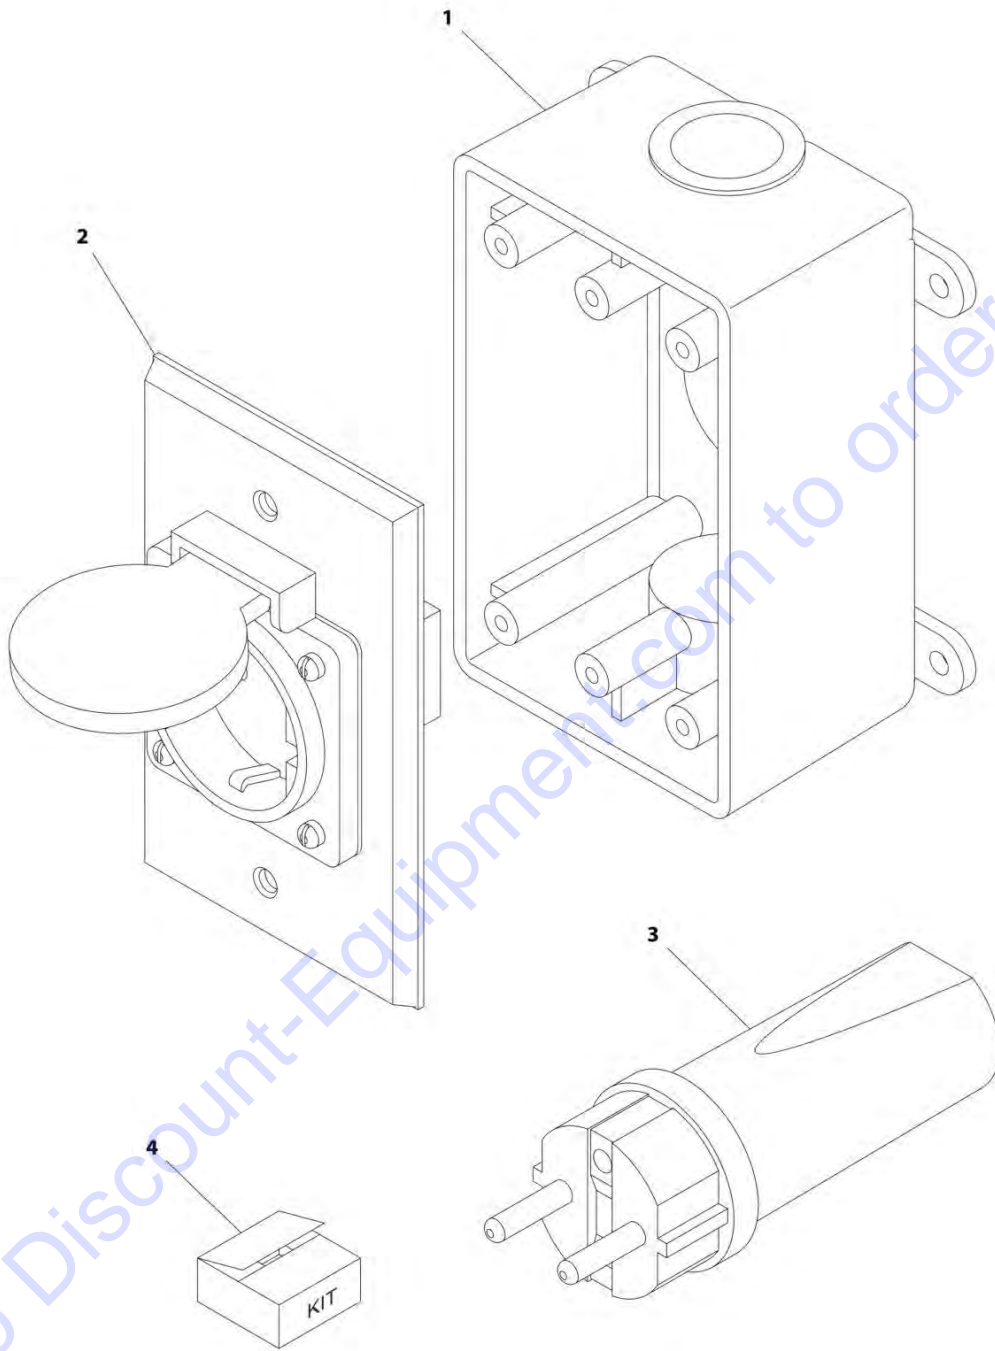

SECTION 8 - ELECTRICAL

FIGURE 8-42. RECEPTACLE BOX KIT - 220V CEE7 SIDE GROUND

ART_0275453

SECTION 8 - ELECTRICAL

FIGURE 8-42. RECEPTACLE BOX KIT - 220V CEE7 SIDE GROUND

ITEM	PART NUMBER	QTY	DESCRIPTION	REV
	0275453	Ref	RECEPTACLE BOX KIT - 220V CEE7 SIDE GROUND	B
1	0861731	1	Box, Switch	
2	4461245	1	Receptacle	
3	4461205	1	Plug, Male	
4	1001100347	1	Plug and Socket Kit (Includes Items 1-3 and Female Plug p/n 4461206)	

Go to Discount-Equipment.com to order your parts