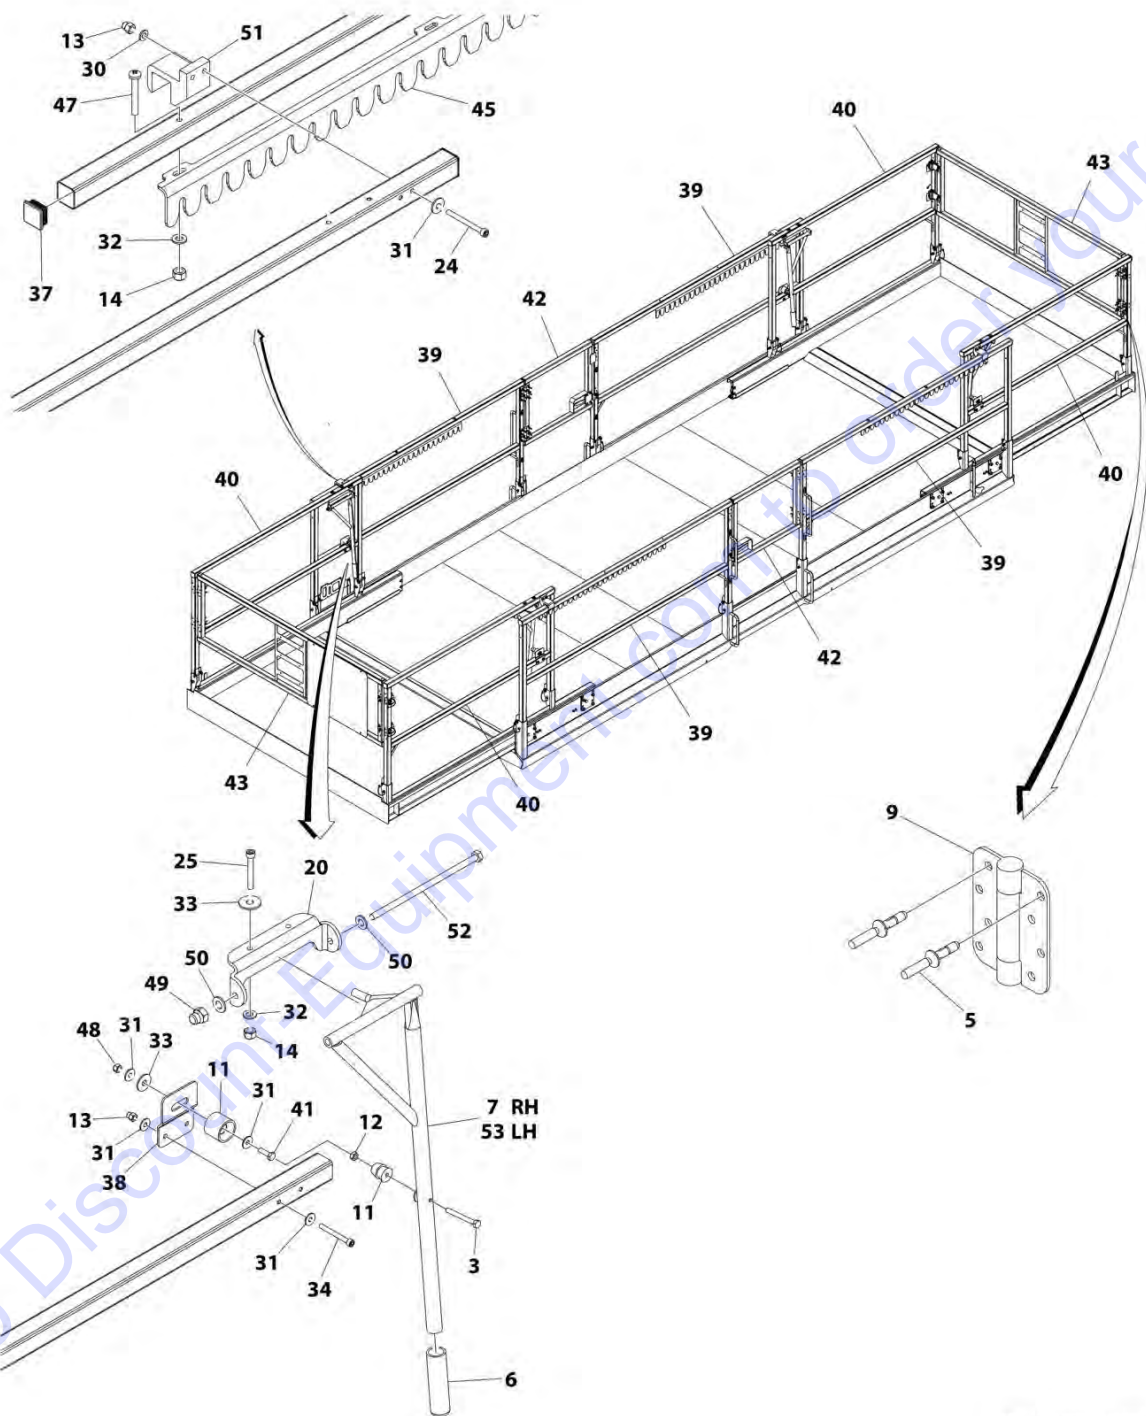

SECTION 5 - PLATFORM

FIGURE 5-6. RAILS INSTALLATION - MEGADECK PLATFORM WITH DUAL EXTENSION

ART_1001177760_10F2