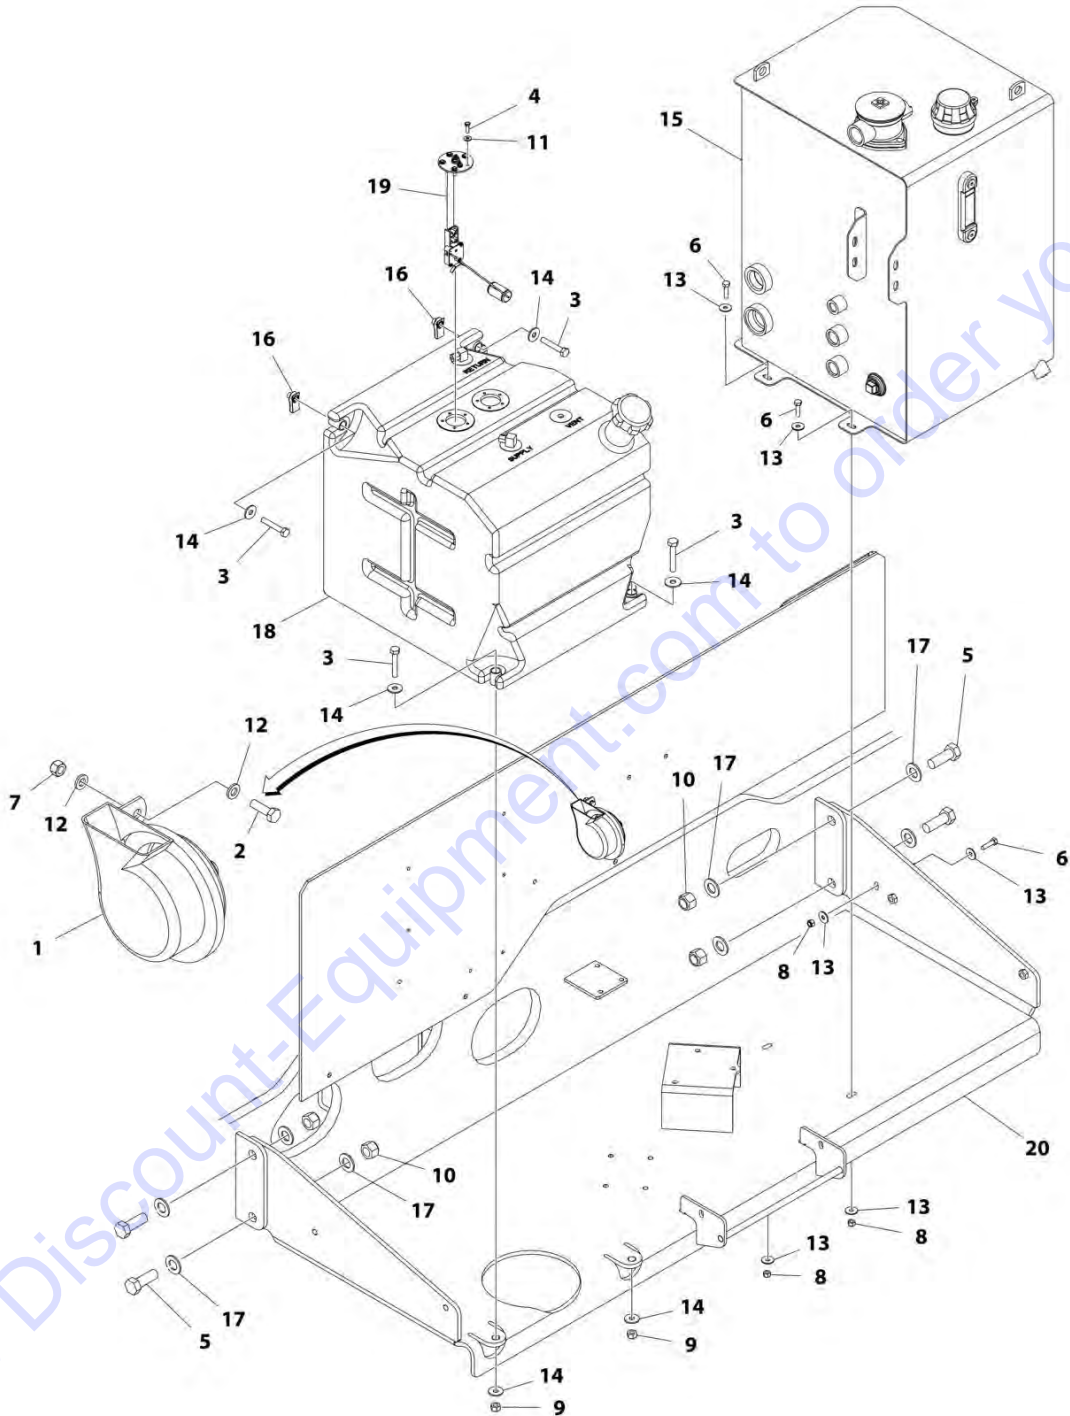

SECTION 2 - GROUND CONTROLS

FIGURE 2-4. TANKS & HORN INSTALLATION - DIESEL

ART_1001177751

SECTION 2 - GROUND CONTROLS

FIGURE 2-4. TANKS & HORN INSTALLATION - DIESEL

ITEM	PART NUMBER	QTY	DESCRIPTION	REV
	1001177751	Ref	TANKS AND HORN INSTALLATION - DIESEL	E
1	0140001	1	Horn	
2	0700610	1	Bolt M6 x 20	
3	0701020	4	Bolt M10 x 60	
4	0731005	5	Screw, #10 x 5/8	
5	0762019	4	Bolt M20 x 55	
6	0760814	3	Bolt M8 x 30	
7	3290605	1	Nut M6	
8	3290805	3	Nut M8	
9	3291005	2	Nut M10	
10	3292005	4	Nut M20	
11	4751000	5	Washer #10	
12	4811700	2	Washer M6	
13	4811902	6	Washer M8	
14	4812002	6	Washer M10	
15	1001102823	1	Hydraulic Tank Assembly (See Separate Breakdown in this Section)	
16	1001118972	2	Nut Tinnerman M10	
17	5242000	8	Washer M20	
18	1001163418	1	Fuel Tank Assembly	
18	1001193336	1	Cap, Fuel	
18	70004794	1	Tube, Pick-up	
19	1001231195	1	Sensor, Fuel Level	
20	1001181554	1	Tray