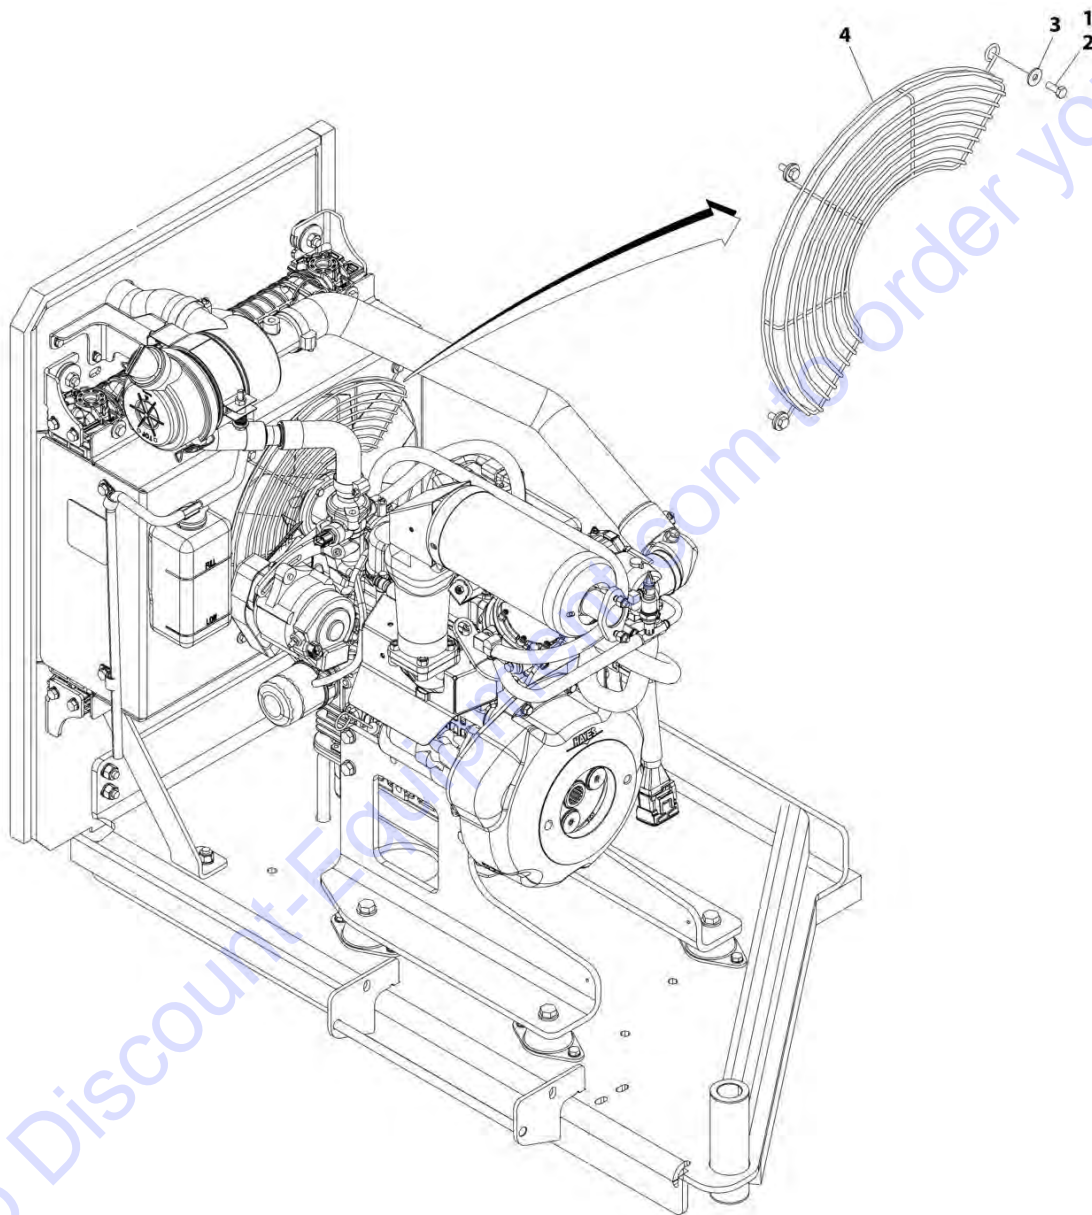

SECTION 3 - ENGINE

FIGURE 3-31. FAN GUARD INSTALLATION - KUBOTA

ART_1001220614

FIGURE 3-31. FAN GUARD INSTALLATION - KUBOTA

ITEM	PART NUMBER	QTY	DESCRIPTION	REV
	1001220614	Ref	FAN GUARD INSTALLATION - KUBOTA	A
1	0100011	AR	Compound, Locking	
2	0760608	3	Bolt M6 x 16	
3	4811702	3	Washer M6	
4	1001220613	1	Shroud, Fan Guard	

Go to Discount-Equipment.com to order your parts