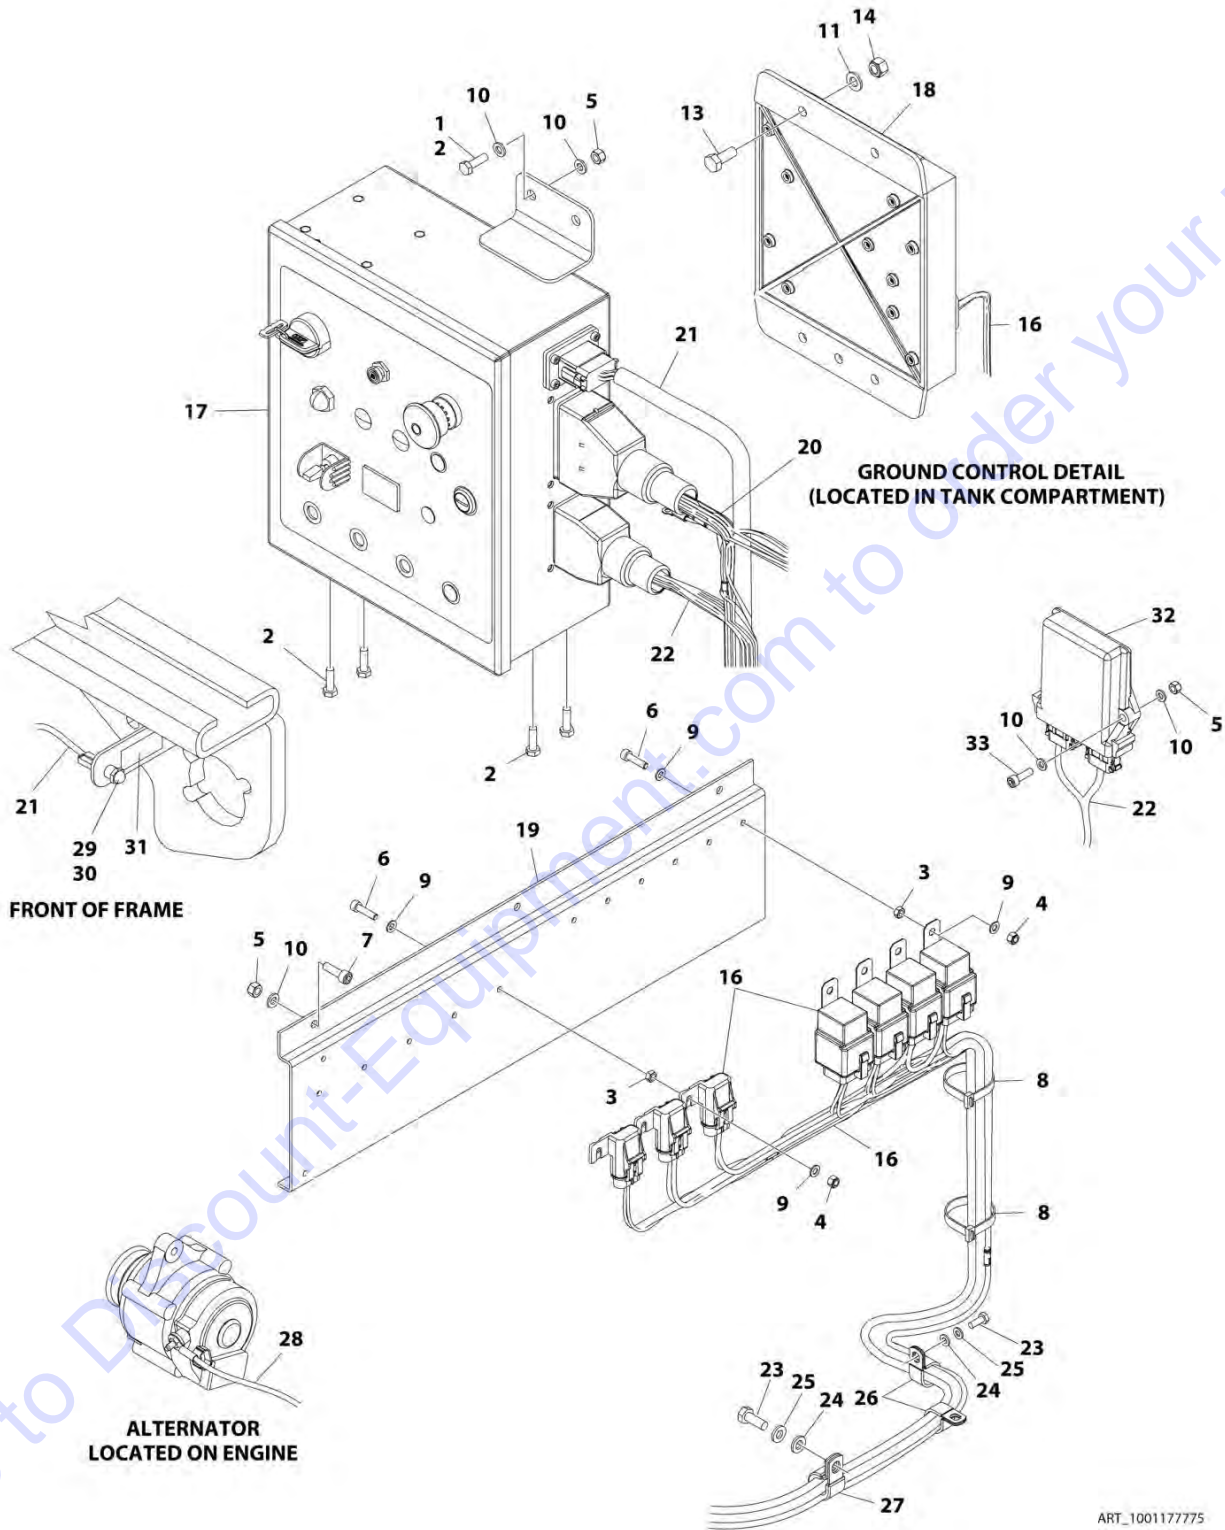

SECTION 2 - GROUND CONTROLS

FIGURE 2-8. ELECTRICAL COMPONENTS INSTALLATION - KUBOTA GASOLINE

SECTION 2 - GROUND CONTROLS

FIGURE 2-8. ELECTRICAL COMPONENTS INSTALLATION - KUBOTA GASOLINE

ITEM	PART NUMBER	QTY	DESCRIPTION	REV
	1001177775	Ref	ELECTRICAL COMPONENTS INSTALLATION - KUBOTA GASOLINE	I
1	0100011	AR	Compound, Locking	
2	0760610	6	Bolt M6 x 20	
3	3290501	AR	Nut M5	
4	3290505	AR	Nut M5	
5	3290605	5	Nut M6	
6	4031608	AR	Capscrew M5 x 20	
7	4031708	3	Capscrew M6 x 20	
8	4240018	21	Tie-Strap	
9	4811600	AR	Washer M5	
10	4811700	7	Washer M6	
11	4811900	4	Washer M8	
13	0760810001	4	Bolt M8 x 20	
14	1001102433	4	Nut M8	
16	1001244349	1	Engine Harness - Gasoline (See Separate Breakdown in ELECTRICAL SECTION)	
17	1001236430	1	Ground Control Box Assembly (See Separate Breakdown in this Section)	
18	1001182481	1	Module, Control (Note: Re-calibration Required when Replaced)	
19	1001185125	1	Plate, Mounting	
20	1001236380	1	Dual Fuel Harness (See Separate Breakdown in ELECTRICAL SECTION)	
21	1001222025	1	Hydraulic Compartment Harness (See Separate Breakdown in ELECTRICAL SECTION)	
22	1001236270	1	Chassis Harness (See Separate Breakdown in ELECTRICAL SECTION)	
23	0760608	2	Bolt M6 x 16	
24	4811702	2	Washer M6	
25	4831700	2	Washer M6	
26	1001100319	AR	Hose Clip M10	
27	1320095	AR	Clamp	
28	1001234069	1	Harness, Fusible Link	
29	4360387	1	Switch, Push Button	
30	1001176469	1	Shroud, Switch	
31	1001226116	1	Decal - Manual Descent Instructions	
32	1001234736	1	Module, Control - Hydraulics (Note: Re-calibration Required when Replaced)	
33	4031711	AR	Capscrew M6 x 35