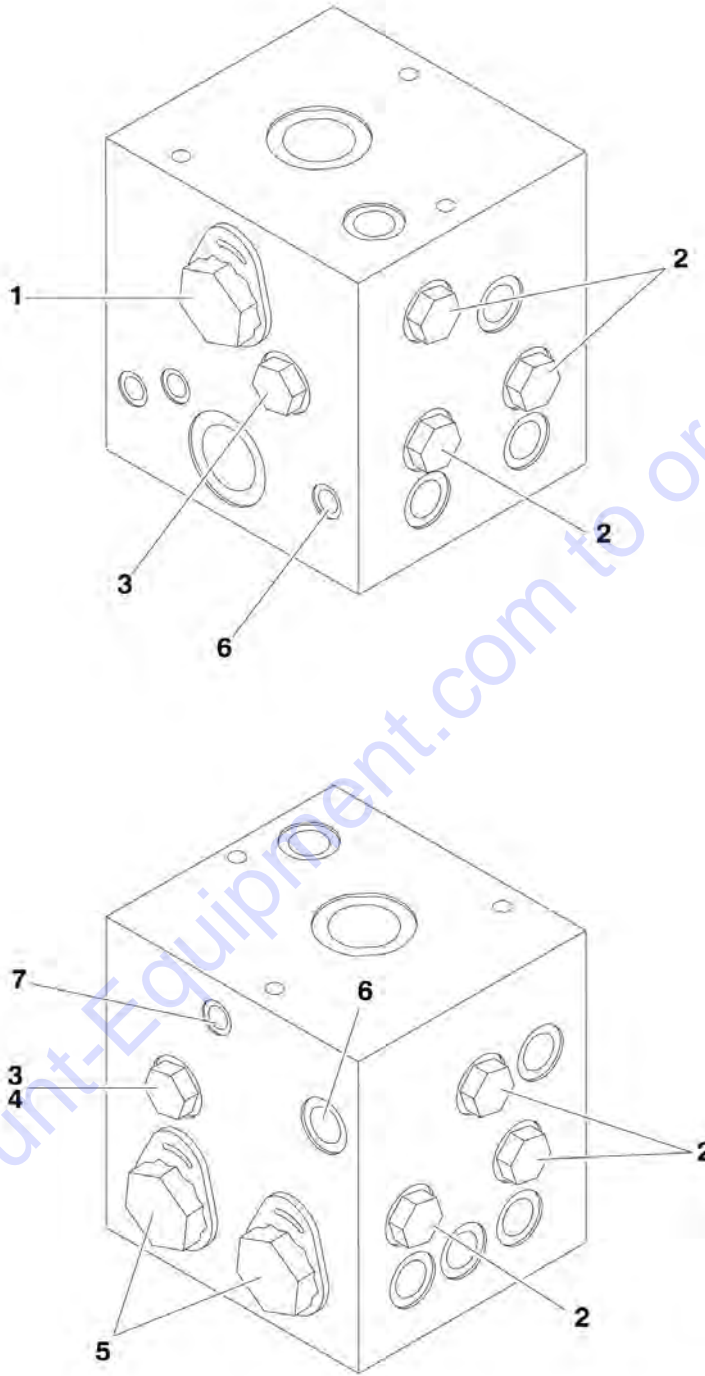

SECTION 2 - GROUND CONTROLS

FIGURE 2-3. FLOW DIVIDER VALVE ASSEMBLY

ART. 4641303

SECTION 2 - GROUND CONTROLS

FIGURE 2-3. FLOW DIVIDER VALVE ASSEMBLY

ITEM	PART NUMBER	QTY	DESCRIPTION	REV
	4641303	Ref	FLOW DIVIDER VALVE ASSEMBLY	C
1	7023933	1	Cartridge, Flow Divider	
1	7021625	1	Seal Kit - 7023933 Cartridge	
2	7022397	6	Cartridge, Check	
2	7022399	6	Seal Kit - 7022397 Cartridge	
3	7021639	2	Cartridge, Check Valves	
3	2900756	2	Seal Kit - 7022398 Cartridge	
4	7024881	1	Piston, Pilot	
5	7023917	2	Cartridge, Flow Divider	
5	7021625	2	Seal Kit - 7023917 Cartridge	
6	70003935	2	Orifice	
7	70003936	1	Orifice	

Go to Discount-Equipment.com to order your parts