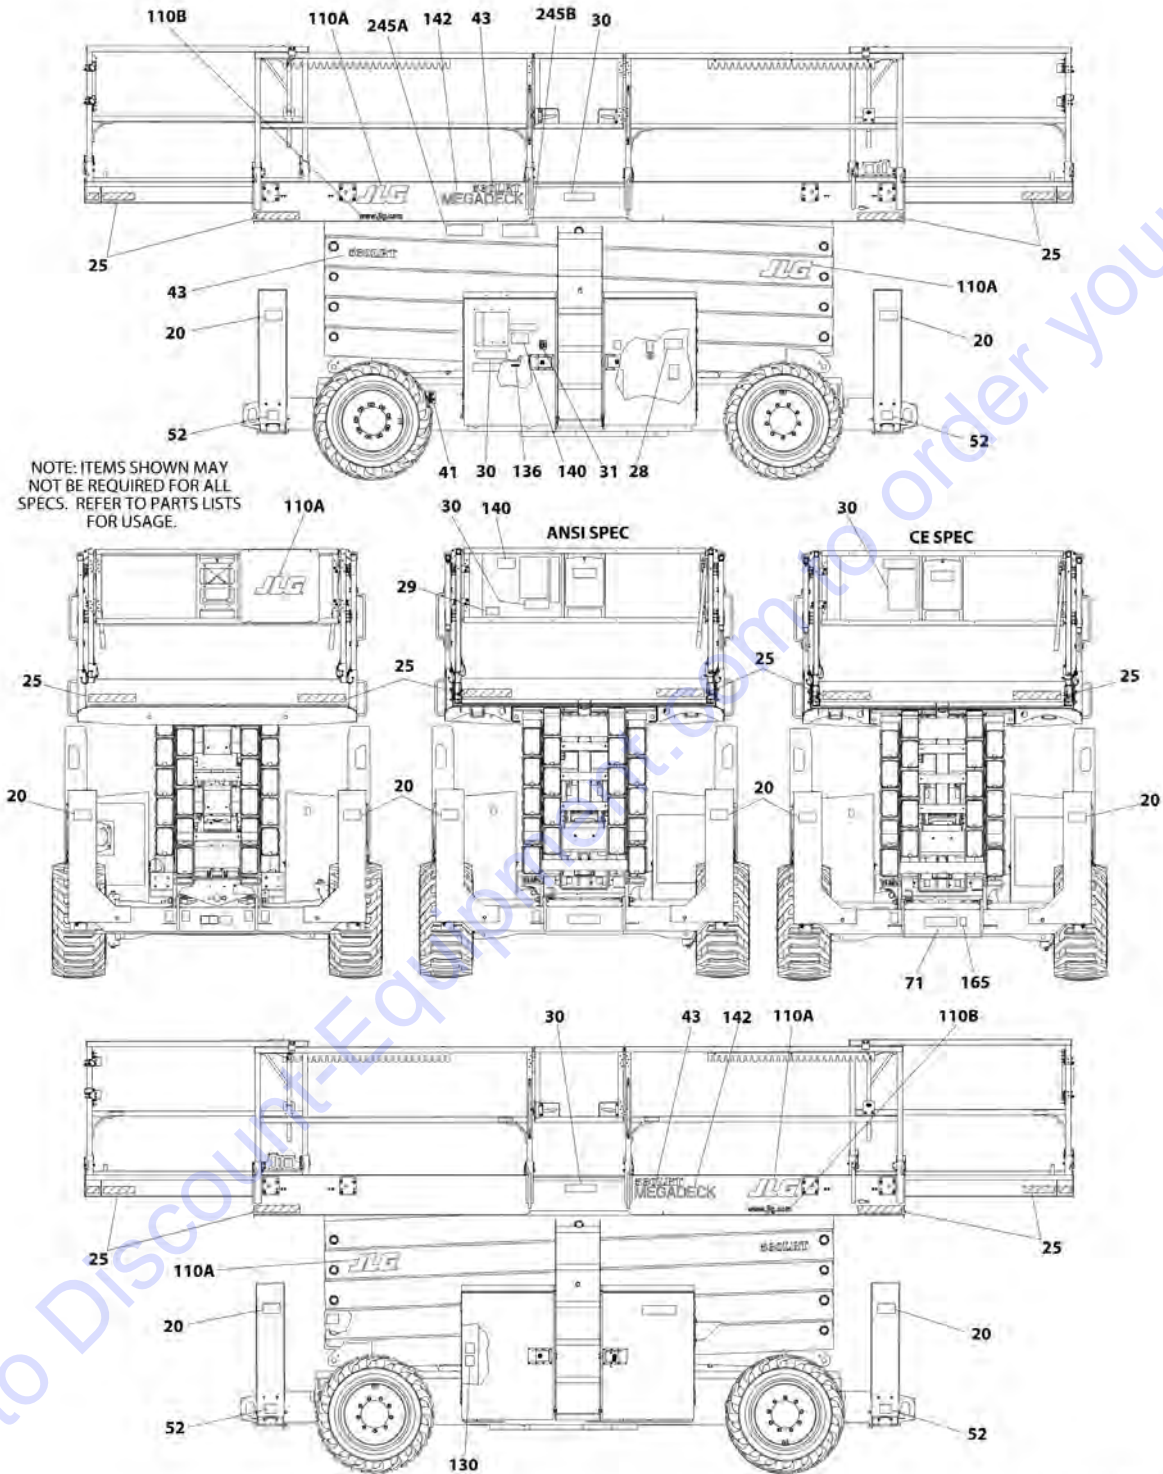

SECTION 9 - DECALS

FIGURE 9-9. DECAL INSTALLATION - OPTIONS

ART_DECAL_OPTIONS

SECTION 9 - DECALS

FIGURE 9-9. DECAL INSTALLATION - OPTIONS

ITEM	PART NUMBER	QTY	DESCRIPTION	REV
		Ref	DECAL INSTALLATION - REFERENCE CHART	
	1001182000	Ref	DECAL INSTALLATION - OPTIONS	
20	1701214	8	Decal - Outrigger Warning (ANSI, ANSI Export and CSA Specs) (English)	
20	1701785	8	Decal - Outrigger Warning (Australian and CE Specs) (English)	
20	1704698	8	Decal - Outrigger Warning (Brazilian Spec) (Spanish/Portuguese)	
20	1704690	8	Decal - Outrigger Warning (CSA Specs) (English/French)	
20	1001215447	8	Decal - Outrigger Warning (Korean Specs) (English/Korean)	
20	1704697	8	Decal - Outrigger Warning (Latin American Spec) (English/Spanish)	
25	1001187701	Ref	Decal - Warning Stripes Installation (Single Deck Extension)	A
25	1001192381	Ref	Decal - Warning Stripes Installation (Dual Deck Extension)	A
25	4420051	10 ft/ 3.1m	Tape, Safety (Single Deck Extension)	
25	4420051	12 ft/ 3.7m	Tape, Safety (Dual Deck Extension)	
28	1702788	1	Decal - Biodegradable Hydraulic Fluid (All Specs Except ANSI Export and Japanese Specs)	
28	1704174	1	Decal - Synthetic Biodegradable Hydraulic Fluid (All Specs Except ANSI Export and Japanese Specs)	
28	1703479	1	Decal - Biodegradable Hydraulic Fluid (German Specs)	
28	1704175	1	Decal - Synthetic Biodegradable Hydraulic Fluid (German Specs)	
29	1001231801	1	Decal - Warning Prop 65 (Diesel) (ANSI Specs)	
29	1001236338	NLA	Decal - Warning Prop 65 (Gas) (ANSI Specs) (Use p/n 1001231801) (SN E200000676 through E200000715)	
29	1001231801	1	Decal - Warning Prop 65 (ANSI Specs) (SN E200000716 to Present)	
30	1001202973	4	Decal - Capacity 1500lbs/680kg (With Single Deck Extension) (All Specs Except Australian and CE Specs)	
30	1001202974	1	Decal - Capacity 680kg (With Single Deck Extension) (Australian and CE Specs)	
30	1001191732	4	Decal - Capacity 1500lbs/680kg (With Dual Deck Extension) (All Specs Except Australian and CE Specs)	
30	1001191733	1	Decal - Capacity 680kg (With Dual Deck Extension) (Australian and CE Specs)	
31	1701505	1	Decal - Fuel (Diesel)	
31	1701542	1	Decal - Fuel (Dual Fuel)	
41	1700818	1	Decal - LP Gas (ANSI, ANSI Export and CSA Specs) (English)	
41	1702720	1	Decal - LP Gas (ANSI Export Specs) (Spanish)	
41	1704271	1	Decal - LP Gas (CSA Spec) (English/French)	
43	1001200543	4	Decal - Model 530LRT	
52	1001191735	4	Decal - Max Tire load	
71	See Note	NSS	Nameplate - Manufacturer Serial Number (Australian, CE and Japanese Specs) (Note: Not Available for Purchase)	
110	1001220567	Ref	JLG Logo Decal Installation	A
110A	1702773	5	Decal - JLG	
110B	1704885	2	Decal - Website	
130	1704972	1	Decal - Warning Explosion/Fire (English) (ANSI Specs)	
130	1706098	1	Decal - Warning Explosion/Fire (Pictogram) (Australian, CE and Japanese Spec)	
130	1706059	1	Decal - Warning Explosion/Fire (English/Portuguese) (Brazil Specs)	
130	1706060	1	Decal - Warning Explosion/Fire (English/Chinese) (China Specs)