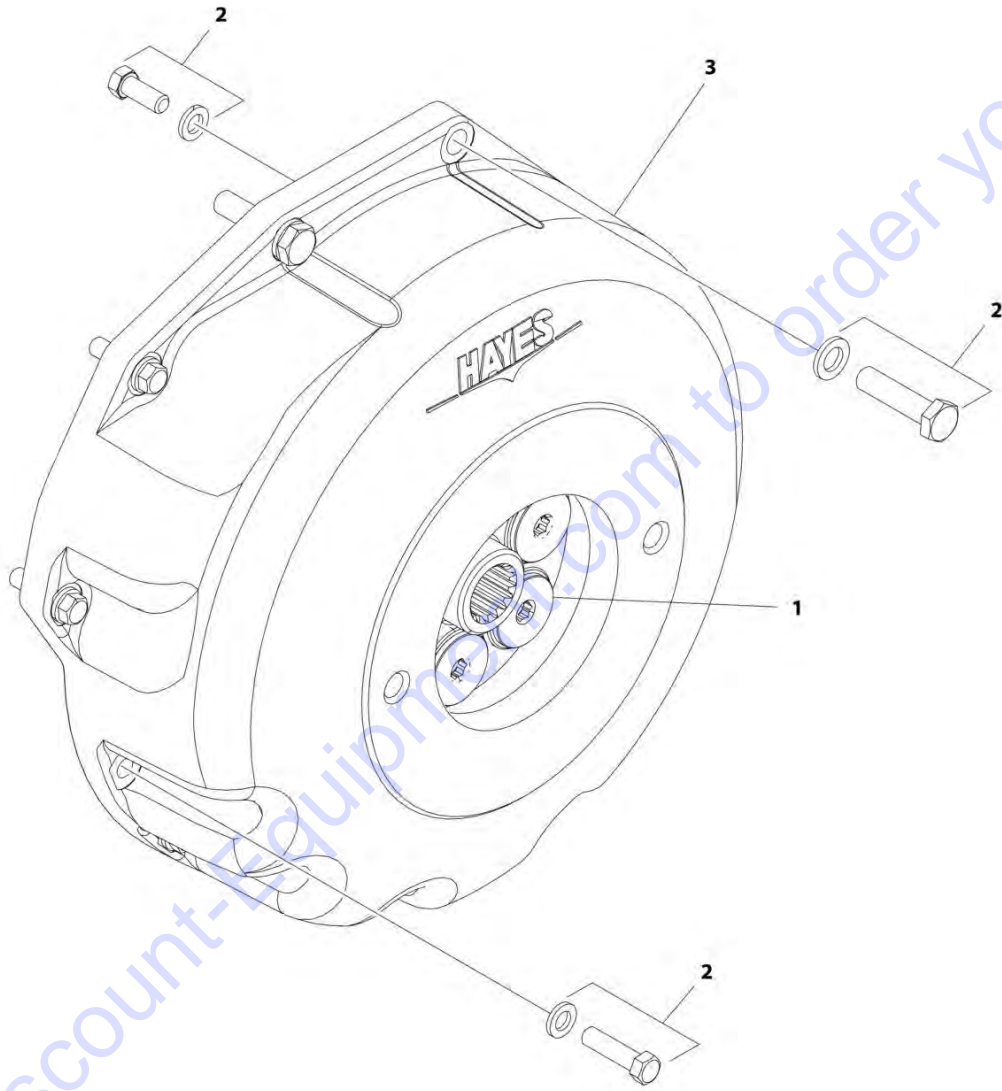

Go to Discount-Equipment.com to order your parts

SECTION 3 - ENGINE

FIGURE 3-28. COUPLING KIT - DIESEL ENGINES

ART_1001118675

FIGURE 3-28. COUPLING KIT - DIESEL ENGINES

ITEM	PART NUMBER	QTY	DESCRIPTION	REV
	1001118675	Ref	COUPLING KIT - DIESEL ENGINES	A
1	70001933	1	Coupling Assembly	
2	70005453	1	Bolt Kit	
3	See Note	NSS	Housing (Note: Use p/n 1001118675)	