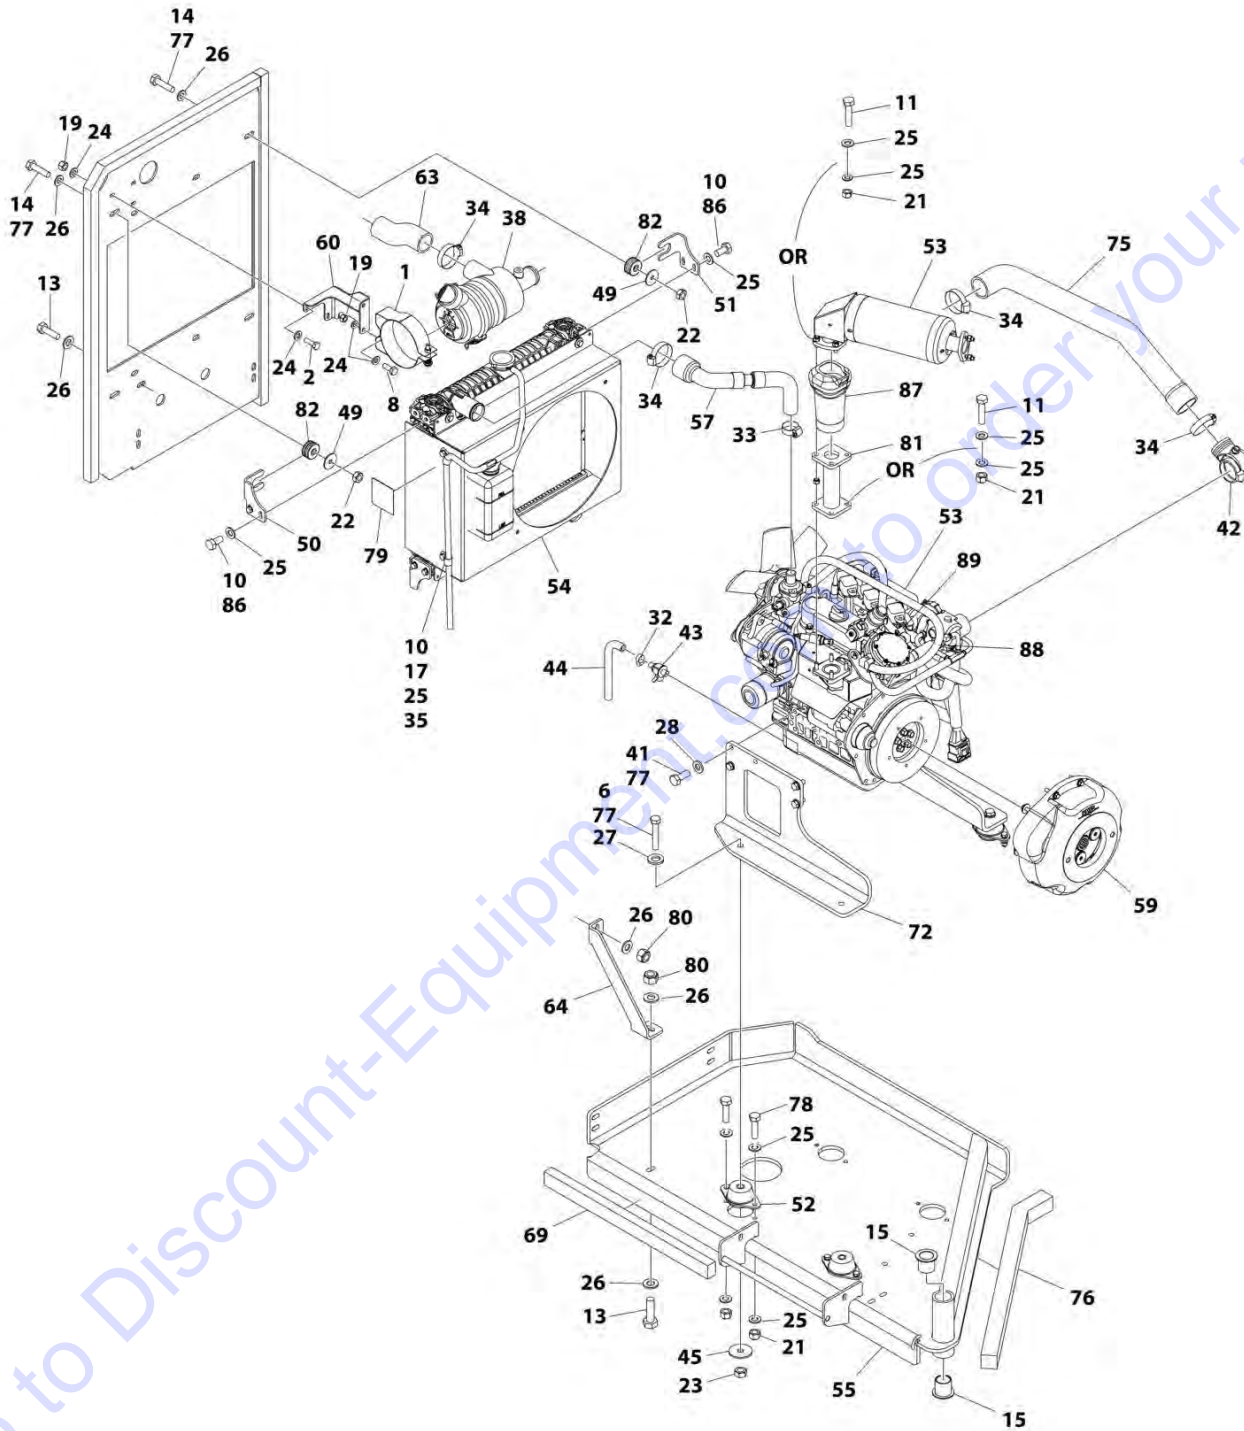

SECTION 3 - ENGINE

FIGURE 3-21. ENGINE AND PUMP SUB-ASSEMBLY - KUBOTA GASOLINE

ITEM	PART NUMBER	QTY	DESCRIPTION	REV
	1001184653	Ref	ENGINE AND PUMP SUB-ASSEMBLY - KUBOTA GASOLINE	F
1	0100011	AR	Compound, Locking	
2	0641814	2	Bolt 1/2 x 1-3/4	
3	4891600	AR	Washer 3/8	
4	4891800	2	Washer 1/2	
5	83191040	2	Capscrew M10 x 30	
6	1001101331	1	Piston Pump Assembly (See Separate Breakdown in this Section)	
7	1001217291	1	Gear Pump Assembly	
7	70002861	1	Seal Kit - 1001217291 Pump (Note: Seal Kit is only service component available)	
8	1001184654	1	Engine Assembly - Kubota Gasoline (See Separate Breakdown in this Section)	
9	3790152	1	O-Ring	
10	0700814	AR	Bolt M8 x 30	
11	1001186833	1	Tube, Exhaust	
12	1001226420	1	Bracket, Exhaust	
13	3290805	AR	Nut M8	
14	4811900	AR	Washer M8	
15	0700819	AR	Bolt M8 x 55	
16	0761014	AR	Bolt M10 x 30	
17	3291005	AR	Nut M10	
18	4812000	AR	Washer M10	
19	4812500	AR	Washer M20	
20	1001195600	1	Bracket	
21	1001125248	1	Mount	
22	1001169138	2	Pad	

SECTION 3 - ENGINE

FIGURE 3-22. ENGINE ASSEMBLY - KUBOTA GASOLINE

ART_1001184654_10F2