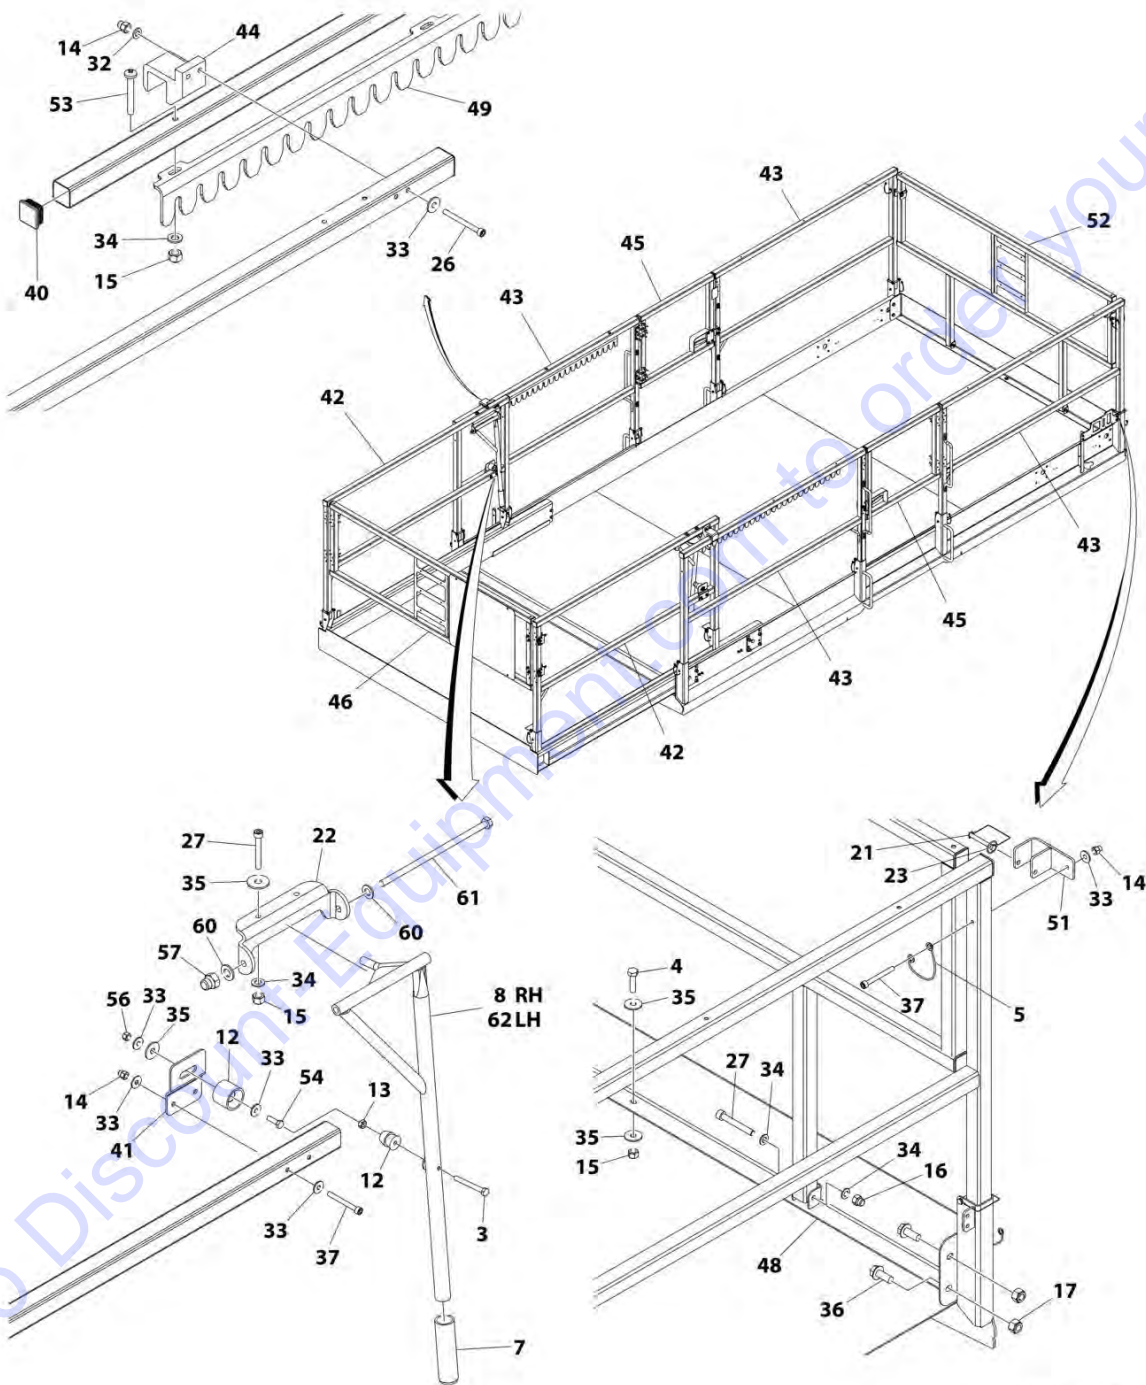

SECTION 5 - PLATFORM

FIGURE 5-3. PLATFORM AND DUAL EXTENSION INSTALLATION - MEGADECK

ITEM	PART NUMBER	QTY	DESCRIPTION	REV
	1001177757	Ref	PLATFORM AND DUAL EXTENSION INSTALLATION - MEGADECK	H
1	0780608	4	Bolt M6 x 16	
2	0780810	AR	Bolt M8 x 20	
3	3290805	AR	Nut M8	
4	3291005	32	Nut M10	
5	4811900	AR	Washer M8	
7	5260600	24	Nut M6, Grade 10	
8	1001100451	20	Bolt M6 x 20	
9	1001149581	8	Ring, Retaining	
11	1001167274	8	Roller	
13	1001179691	2	Extension, Platform	
14	1001179696	1	Platform	
15	1001179856	8	Bracket, Roller	
16	1001180981	2	Bracket, Stop (LH)	
17	1001180983	2	Bracket, Stop (RH)	
18	1001180990	8	Bracket, Roller	
19	1001182294	1	Bracket	
20	4420062	3.9 in/ 100mm	Tape	
21	0630564	32	Bolt M10 x 25	
23	3450304	8	Pin, Cotter 3/32 x 1	
24	4812000	32	Washer M10	
25	1001143898	8	Roller	
26	1001194115	1	Bracket, Module	
27	3430616	8	Pin, Clevis	
28	4420051	AR	Tape, Safety	
29	1001205831	8	Spacer	
30	0780812	AR	Bolt M8 x 25	

SECTION 5 - PLATFORM

FIGURE 5-4. RAILS INSTALLATION - STANDARD PLATFORM WITH SINGLE EXTENSION

ART_1001177758_10F2