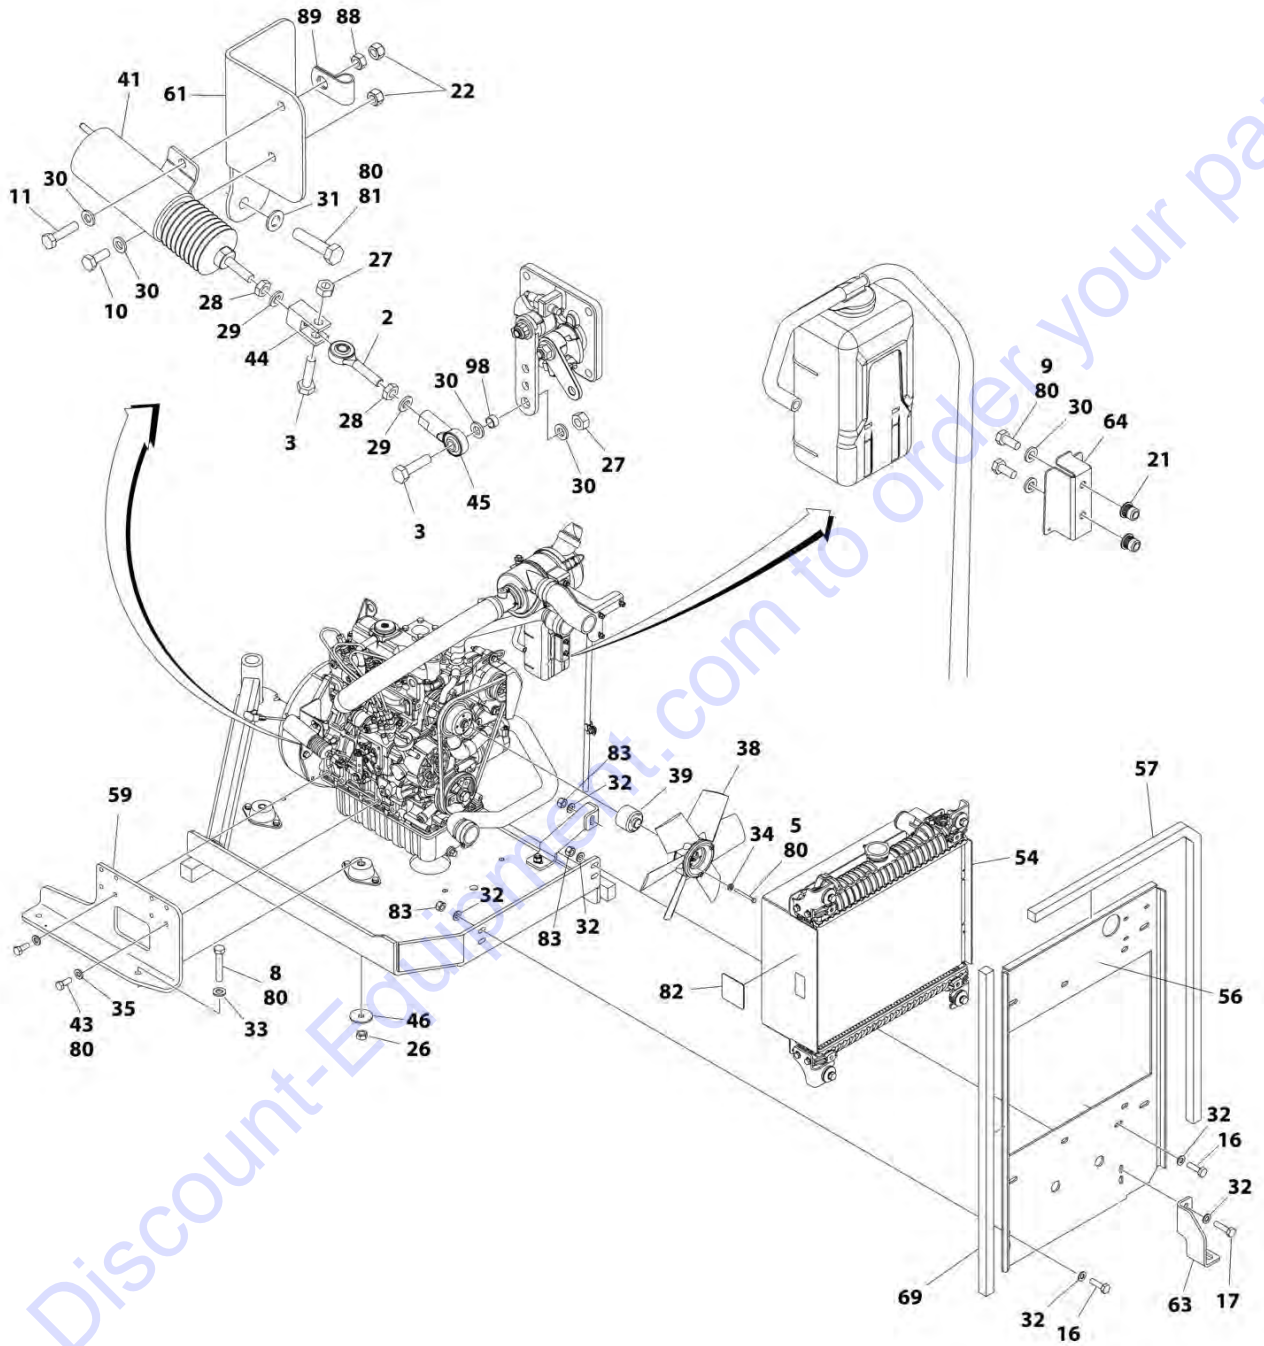

SECTION 3 - ENGINE

ART_1001185042_2OF2

SECTION 3 - ENGINE

FIGURE 3-3. ENGINE ASSEMBLY - KUBOTA DIESEL STAGE III (SN E200000676 through E200000730)

ITEM	PART NUMBER	QTY	DESCRIPTION	REV
	1001185042	Ref	ENGINE ASSEMBLY - KUBOTA DIESEL STAGE III	P
1	0340045	1	Band, Mounting	
2	0440334	1	Bearing	
3	0641408	2	Bolt 1/4 x 1	
4	0700610	AR	Bolt M6 x 20	
5	0700620	4	Bolt M6 x 60	
8	0701222	4	Bolt M12 x 70	
9	0760607	2	Bolt M6 x 14	
10	0760608	AR	Bolt M6 x 16	
10	0760610	AR	Bolt M6 x 20	
11	0760612	1	Bolt M6 x 25	
13	0760808	10	Bolt M8 x 16	
16	0761015	4	Bolt M10 x 35	
17	0761016	6	Bolt M10 x 40	
18	0961986	2	Bearing, Flange	
20	1001191832	AR	Nut M8	
21	1001176636	AR	Nut M6	
22	3290605	AR	Nut M6	
24	3290805	AR	Nut M8	
25	3291001	4	Nut M10	
26	3291201	4	Nut M12	
27	3311405	2	Nut 1/4	
28	3321402	2	Nut 1/4	
29	4761400	2	Washer 1/4	
30	4811700	AR	Washer M6	
31	4811900	AR	Washer M8	
32	4812000	18	Washer M10	
33	5241200	4	Washer M12	
34	5240600	4	Washer M6	
35	5241000	8	Washer M10	
36	8405104	5	Clamp	
37	85941016	2	Clamp	
38	1001118538	1	Fan	
39	1001118539	1	Spacer, Fan	
40	1001118580	1	Sensor, Speed	
41	1001118582	1	Actuator, Throttle	
42	1001118675	1	Coupling Kit (See Separate Breakdown in this Section)	
43	1001118746	8	Bolt M10 x 25	
44	1001118881	1	Clevis, Linkage	
45	1001118925	1	Bearing	
46	1001168018	4	Washer	
48	1001169138	6	Pad	
49	1001169967	2	Bracket, Radiator	
50	1001170035	2	Bracket, Radiator	
51	1001187235	4	Mount, Motor	
53	1001224201	1	Engine Components - Kubota Diesel Stage III (See Separate Breakdown in this Section)	
54	1001220957	1	Radiator	
55	1001181649	1	Tray, Engine