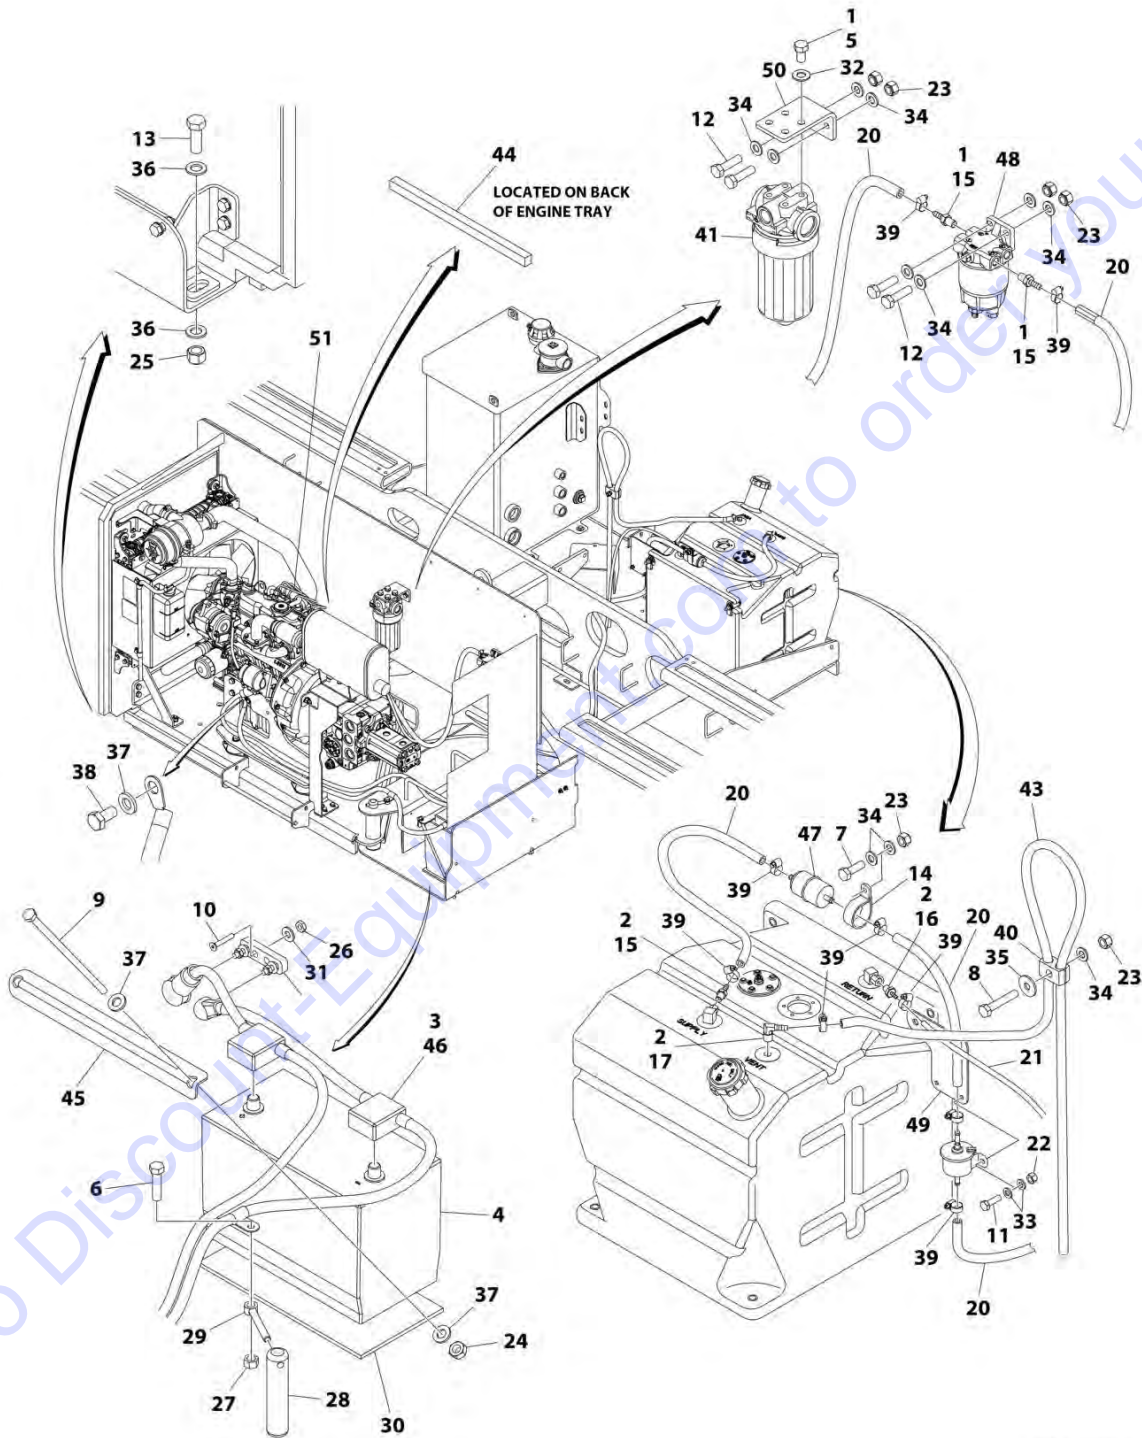

SECTION 3 - ENGINE

FIGURE 3-4. ENGINE INSTALLATION - KUBOTA DIESEL STAGE III WITH GENERATOR (SN E200000676 through E200000730)

ART_1001231718

SECTION 3 - ENGINE

FIGURE 3-4. ENGINE INSTALLATION - KUBOTA DIESEL STAGE III WITH GENERATOR (SN E200000676 through E200000730)

ITEM	PART NUMBER	QTY	DESCRIPTION	REV
	1001231718	Ref	ENGINE INSTALLATION - KUBOTA DIESEL STAGE III	C
1	0100011	AR	Compound, Locking	
2	0100020	AR	Sealant	
3	0100051	AR	Grease, Battery Terminal	
4	0400075	1	Battery	
5	0761010	3	Bolt M10 x 20	
6	0641612	1	Bolt 3/8 x 1-1/2	
7	0700812	1	Bolt M8 x 25	
8	0700817	1	Bolt M8 x 45	
9	0701047	2	Bolt M10 x 300	
10	0741010	2	Screw #10 x 1-1/4	
11	0760610	2	Bolt M6 x 20	
12	0760814	4	Bolt M8 x 30	
13	0761617	1	Bolt M16 x 45	
14	1320265	1	Clamp	
15	2180348	3	Fitting, NPT/Barbed	
16	2180666	1	Fitting, NPT/Barbed	
17	2220313	1	Fitting, 90° NPTF/Barbed	
18	2300004	AR	Coolant (Not Shown)	
19	2400044	1	Fuse, Mounting Block	
20	2720058	14.5 ft/ 4.4m	Hose	
21	2720271	9.3 ft/ 2.8m	Hose	
22	3290605	2	Nut M6	
23	3290805	6	Nut M8	
24	3291001	2	Nut M10	
25	3291605	1	Nut 3/8	
26	3300408	2	Nut	
27	3311605	1	Nut 3/8	
28	3422669	1	Pin	
29	3841143	1	Keeper, Pin	
30	3980007	1	Seat, Battery	
31	4711400	2	Washer 1/4	
32	4812000	3	Washer M10	
33	4811700	4	Washer M6	
34	4811900	11	Washer M8	
35	4811902	1	Washer M8	
36	4812300	2	Washer M16	
37	5241000	5	Washer M10	
38	8303511	1	Capscrew M10 x 20	
39	8405009	11	Clamp	
40	8750014	1	Clamp	
41	1001208874	1	Filter, Charge Pump	
41	70010383	1	Element (Includes O-Ring)	
42	1001159301	AR	Oil, Engine (Not Shown)	
43	1001165035	5.5 ft/ 1.7m	Hose	
44	1001183421	1	Foam, Baffle