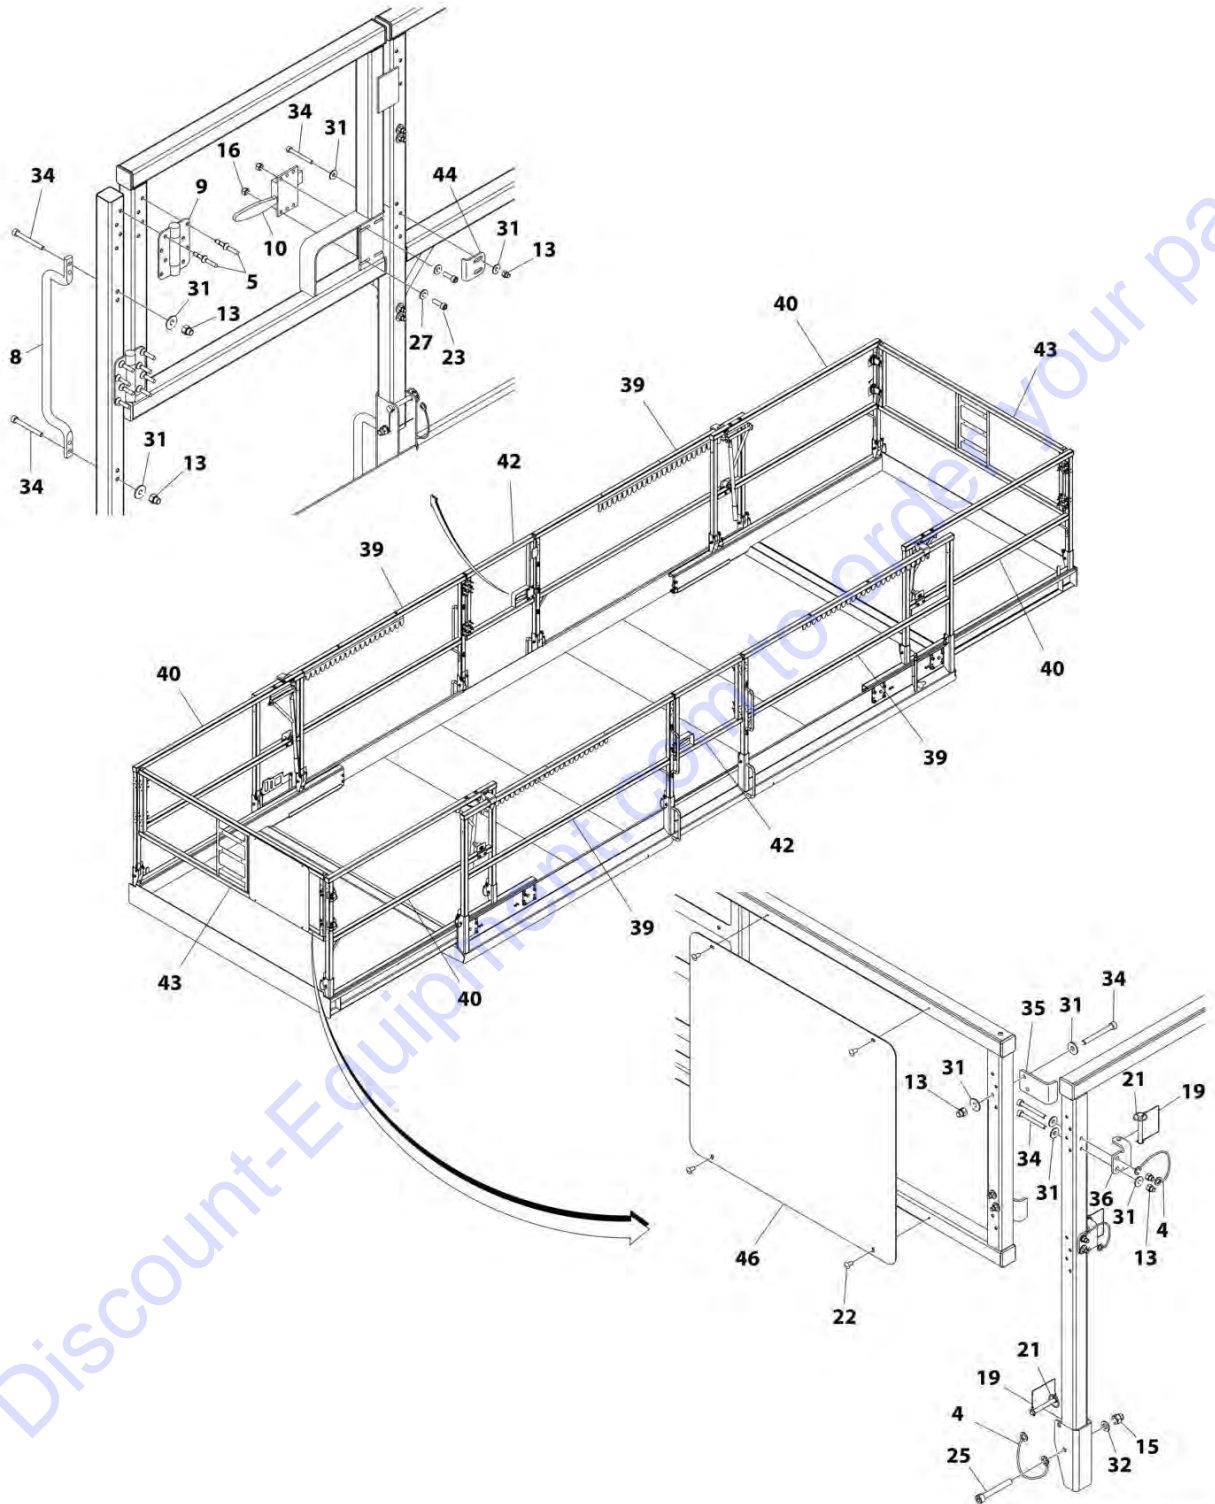

SECTION 5 - PLATFORM

ART_100117760_20F2

SECTION 5 - PLATFORM

FIGURE 5-6. RAILS INSTALLATION - MEGADECK PLATFORM WITH DUAL EXTENSION

ITEM	PART NUMBER	QTY	DESCRIPTION	REV
	1001177760	Ref	RAILS INSTALLATION - MEGADECK PLATFORM WITH DUAL EXTENSION	F
3	0700619	AR	Bolt M6 x 55	
4	1060808	20	Lanyard	
5	2080040	64	Fastener, Blind	
6	2560088	AR	Grip, Handle	
7	2560172	2	Handle	
8	2560176	4	Handle, Grab	
9	2600285	8	Hinge, Self Closing	
10	2940074	2	Latch	
11	2940127	AR	Latch, Rubber Insert	
12	3290601	AR	Nut M6	
13	3290606	AR	Nut M6	
14	3290805	AR	Nut M8	
15	3290806	16	Nut M8	
16	3300432	8	Nut #10-24	
19	3421565	20	Pin	
20	3537609	AR	Plate, Pivot	
21	3760170	20	Ring, Split	
22	3820020	4	Rivet	
23	3931010	8	Capscrew #10 x 5/8	
24	4031717	8	Capscrew M6 x 65	
25	4031916	AR	Capscrew M8 x 60	
27	4751000	8	Washer #10	
30	4811700	8	Washer M6	
31	4811702	AR	Washer M6	
32	4811900	AR	Washer M8	
33	4811902	AR	Washer M8	
34	1001118878	AR	Capscrew M6 x 55	
35	1001179558	4	Bracket	
36	1001179559	4	Bracket	
37	1001179639	32	Plug	
38	1001179644	AR	Plate, Mounting	
39	1001179658	4	Rail, Platform Side	
40	1001179676	4	Rail, Extension Side	
41	0760610	2	Bolt M6 x 20	
42	1001179694	2	Gate	
43	1001179695	2	Rail, Extension End	
44	1001198325	2	Plate, Latch	
45	1001180987	AR	Bracket, Extension Stop	
46	1001180994	1	Plate, Billboard	
47	1001192382	AR	Screw	
48	3290605	AR	Nut M6	
49	3291006	AR	Nut M10	
50	4812000	AR	Washer M10	
51	1001179678	4	Pad	
52	1001195137	AR	Bolt M10 x 240	
53	2560171	2	Handle