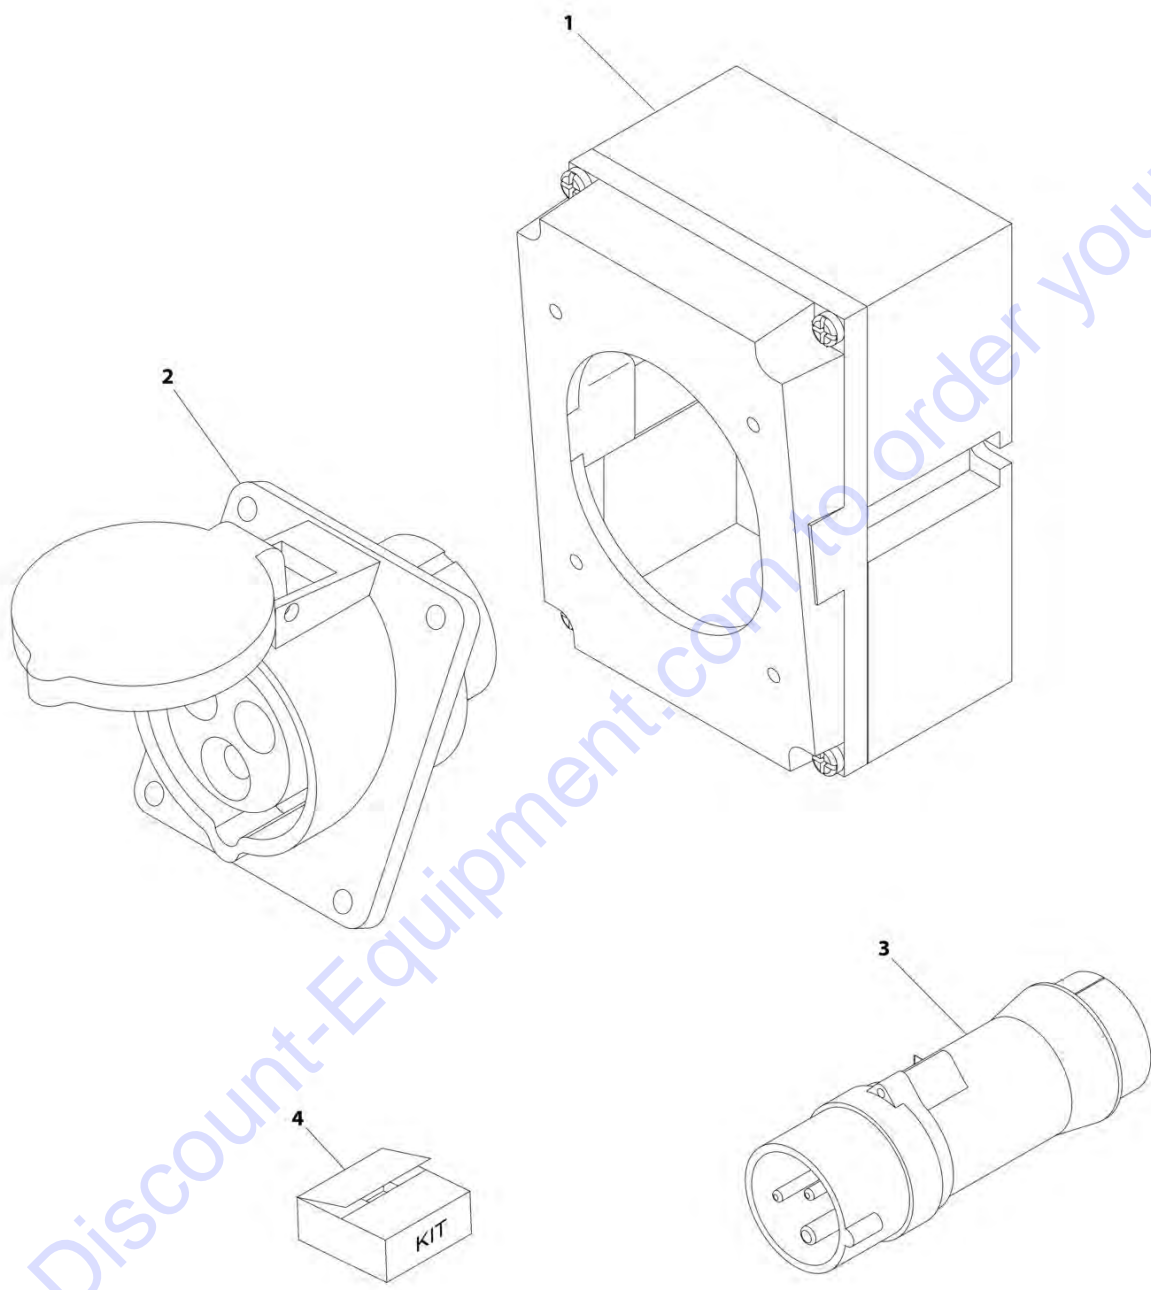

SECTION 8 - ELECTRICAL

FIGURE 8-39. RECEPTACLE BOX KIT - 110V IEC YELLOW

ART_0275216

SECTION 8 - ELECTRICAL

FIGURE 8-39. RECEPTACLE BOX KIT - 110V IEC YELLOW

ITEM	PART NUMBER	QTY	DESCRIPTION	REV
	0275216	Ref	RECEPTACLE BOX KIT - 110V IEC YELLOW	B
1	0861781	1	Box, Switch	
2	4461198	1	Receptacle	
3	4461196	1	Plug, Male	
4	1001100341	1	Plug and Socket Kit (Includes Items 1-3 and Female Plug p/n 4461197)	

Go to Discount-Equipment.com to order your parts