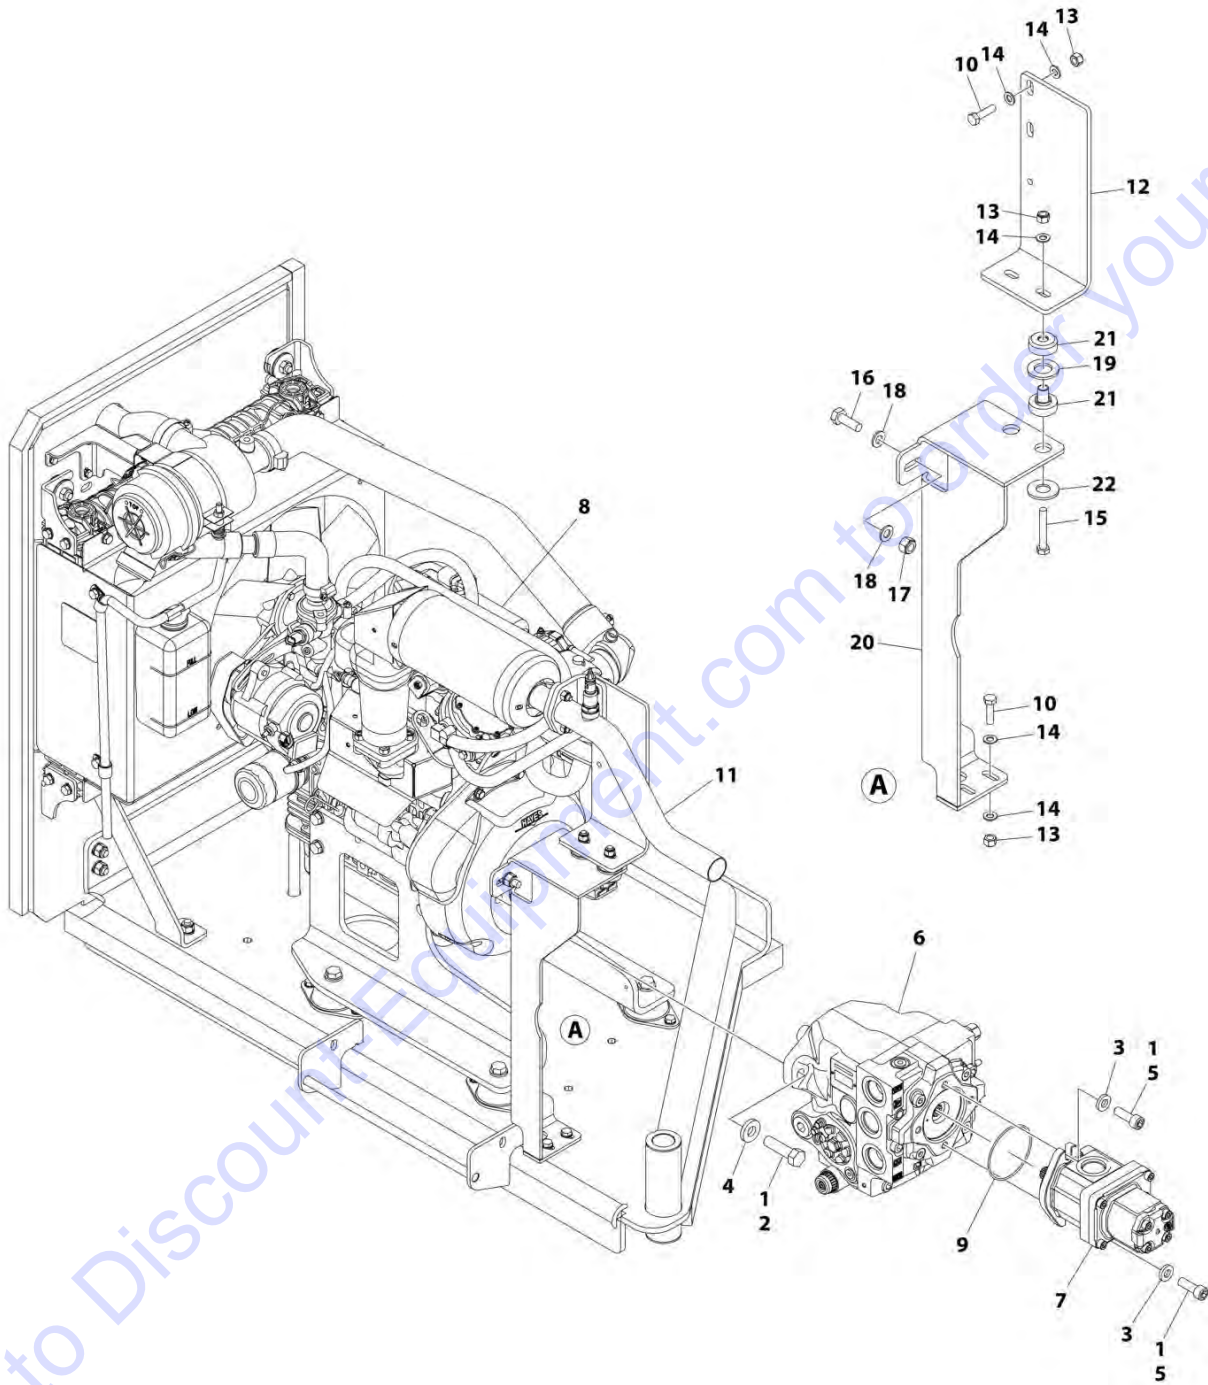

SECTION 3 - ENGINE

FIGURE 3-21. ENGINE AND PUMP SUB-ASSEMBLY - KUBOTA GASOLINE

ART_1001184653

SECTION 3 - ENGINE

FIGURE 3-21. ENGINE AND PUMP SUB-ASSEMBLY - KUBOTA GASOLINE

ITEM	PART NUMBER	QTY	DESCRIPTION	REV
	1001184653	Ref	ENGINE AND PUMP SUB-ASSEMBLY - KUBOTA GASOLINE	F
1	0100011	AR	Compound, Locking	
2	0641814	2	Bolt 1/2 x 1-3/4	
3	4891600	AR	Washer 3/8	
4	4891800	2	Washer 1/2	
5	83191040	2	Capscrew M10 x 30	
6	1001101331	1	Piston Pump Assembly (See Separate Breakdown in this Section)	
7	1001217291	1	Gear Pump Assembly	
7	70002861	1	Seal Kit - 1001217291 Pump (Note: Seal Kit is only service component available)	
8	1001184654	1	Engine Assembly - Kubota Gasoline (See Separate Breakdown in this Section)	
9	3790152	1	O-Ring	
10	0700814	AR	Bolt M8 x 30	
11	1001186833	1	Tube, Exhaust	
12	1001226420	1	Bracket, Exhaust	
13	3290805	AR	Nut M8	
14	4811900	AR	Washer M8	
15	0700819	AR	Bolt M8 x 55	
16	0761014	AR	Bolt M10 x 30	
17	3291005	AR	Nut M10	
18	4812000	AR	Washer M10	
19	4812500	AR	Washer M20	
20	1001195600	1	Bracket	
21	1001125248	1	Mount	
22	1001169138	2	Pad