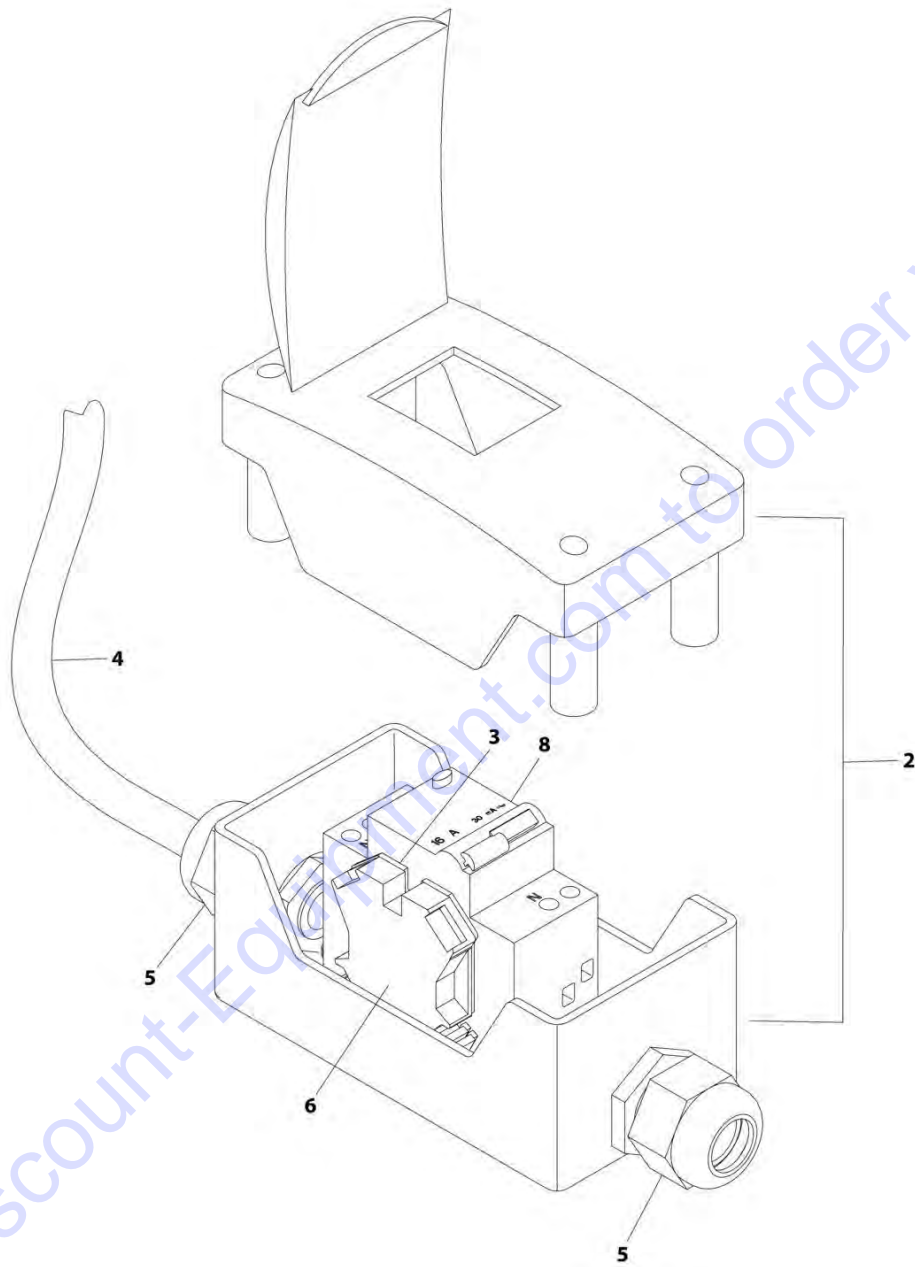

SECTION 8 - ELECTRICAL

FIGURE 8-15. BREAKER BOX KIT - SINGLE DOUBLE POLE BREAKER (SN E200000799 to Present)

ART_1001096070

SECTION 8 - ELECTRICAL

FIGURE 8-15. BREAKER BOX KIT - SINGLE DOUBLE POLE BREAKER (SN E20000799 to Present)

ITEM	PART NUMBER	QTY	DESCRIPTION	REV
	1001096070	Ref	BREAKER BOX KIT	E
2	0861880	1	Box	
3	4460956	1	Barrier, Terminal Block End	
4	1060908	12 ft/ 3.6m	Cable, 12/3	
5	1001097150	2	Connector, Strain Relief	
6	4460957	1	Block, Terminal	
8	1001181045	1	Breaker, 16Amp	

Go to Discount-Equipment.com to order your parts