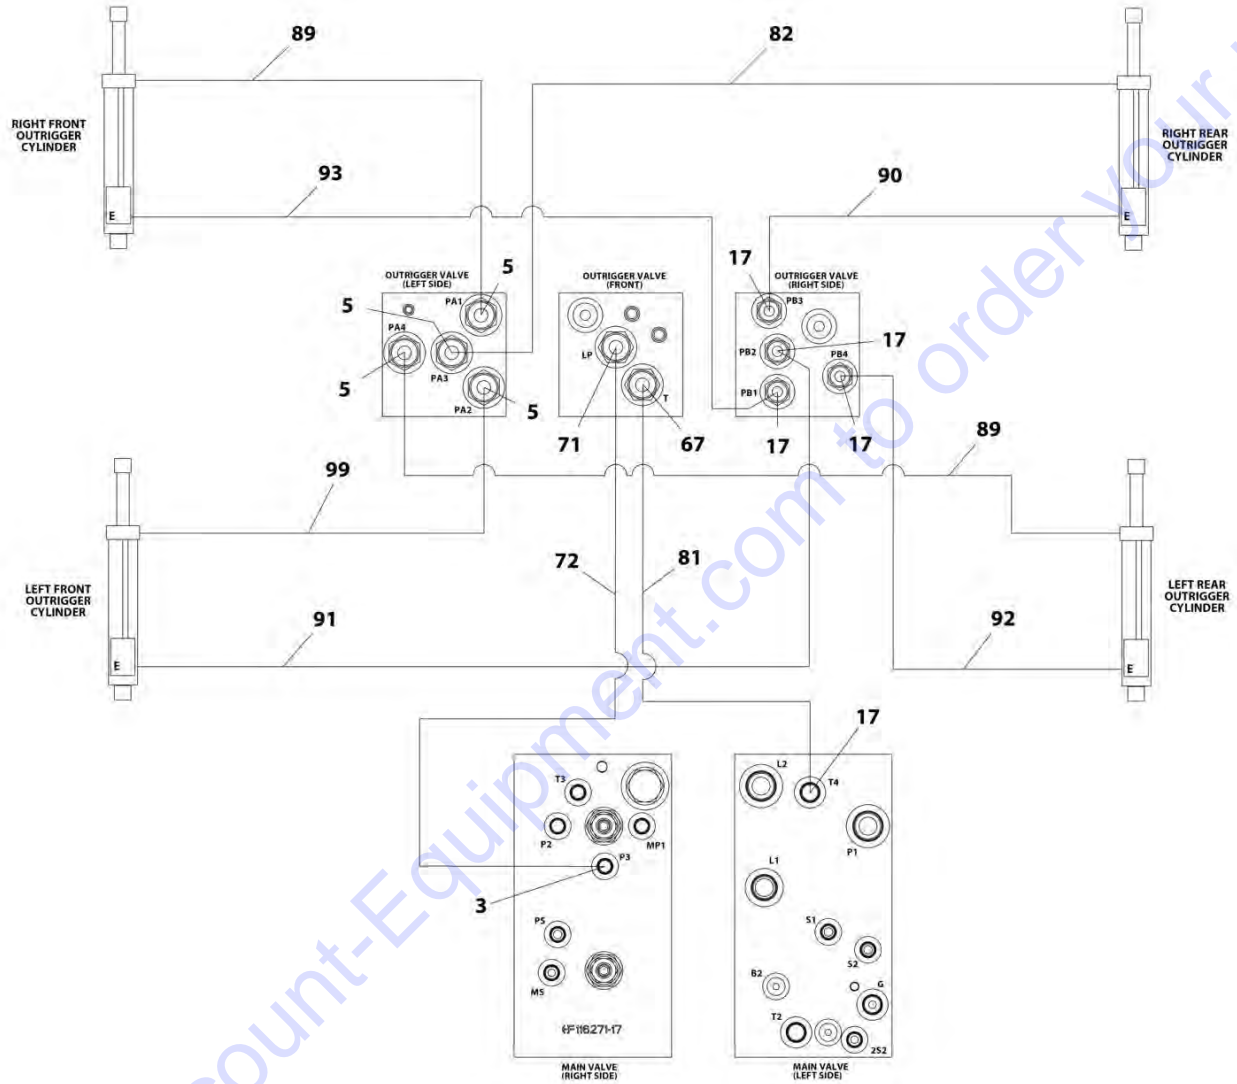

SECTION 7 - HYDRAULIC

ART_1001179071_S0F5

SECTION 7 - HYDRAULIC

FIGURE 7-1. HYDRAULIC DIAGRAM - FIXED AXLE

ITEM	PART NUMBER	QTY	DESCRIPTION	REV
	1001179071	Ref	HYDRAULIC DIAGRAM - FIXED AXLE	H
1	2220415	5	Fitting, Straight JIC/ORB	
2	2220582	3	Fitting, Straight JIC/ORB	
3	2220603	1	Fitting, Straight JIC/ORB	
4	2220497	1	Fitting, Straight JIC/ORB	
5	2220373	6	Fitting, Straight JIC/ORB	
6	2110810	2	Fitting, Straight ORFS/ORB	
7	2110812	9	Fitting, Straight ORFS/ORB	
8	2220852	1	Fitting, Straight JIC/ORB	
9	2111010	1	Fitting, Straight ORFS/ORB	
11	2220578	1	Fitting, 90 JIC/ORB	
12	2111216	2	Fitting, Straight ORFS/ORB	
13	2112016	1	Fitting, Straight ORFS/ORB	
14	2220466	AR	Fitting, 90 JIC/ORB	
15	2221040	4	Fitting, 45 JIC/ORB	
16	2220775	1	Fitting, 90 JIC/ORB	
17	2220371	6	Fitting, Straight JIC/ORB	
18	2110808	2	Fitting, Straight ORFS/ORB	
19	2130812	1	Fitting, 90 ORFS/ORB	
20	2131216	2	Fitting, 90 ORFS/ORB	
21	2220472	1	Fitting, 90 JIC/ORB	
22	2220500	2	Fitting, 45 JIC/ORB	
23	2220435	1	Fitting, Straight JIC/ORB	
24	2152020	1	Fitting, 45 ORFS/ORB	
25	2220504	1	Fitting, Tee JIC/JIC/JIC	
26	2220362	1	Fitting, Tee FL/FL/FL	
27	2220237	1	Plug ORB	
28	2220238	1	Plug ORB	
29	2220479	1	Fitting, Straight JIC/ORB	
30	2220577	1	Fitting, Straight JIC/ORB	
31	2221086	2	Fitting, Test	
40	2753791	7	Hose	
47	2754244	2	Hose	
49	4061032	AR	Shield	
50	2110404	1	Fitting, Straight ORFS/ORB	
51	8760351	1	Fitting, 45 JIC/ORB	
53	1001104581	1	Hose	
56	1001107924	2	Hose	
57	1001108128	1	Hose	
63	2130404	2	Fitting, 90 ORFS/ORB	
64	2130808	6	Fitting, 90 ORFS/ORB	
65	2131010	1	Fitting, 90 ORFS/ORB	
66	2220235	1	Fitting	
67	2220372	1	Fitting, Straight JIC/ORB	
68	2220408	2	Fitting, Straight JIC/ORB	
69	2220451	1	Fitting, Straight JIC/ORB	
70	2220602	1	Fitting, Tee JIC/ORB/JIC	
71	2220628	1	Fitting, 90 JIC/ORB	
72	2716703	1	Hose	
73	2716705	2	Hose