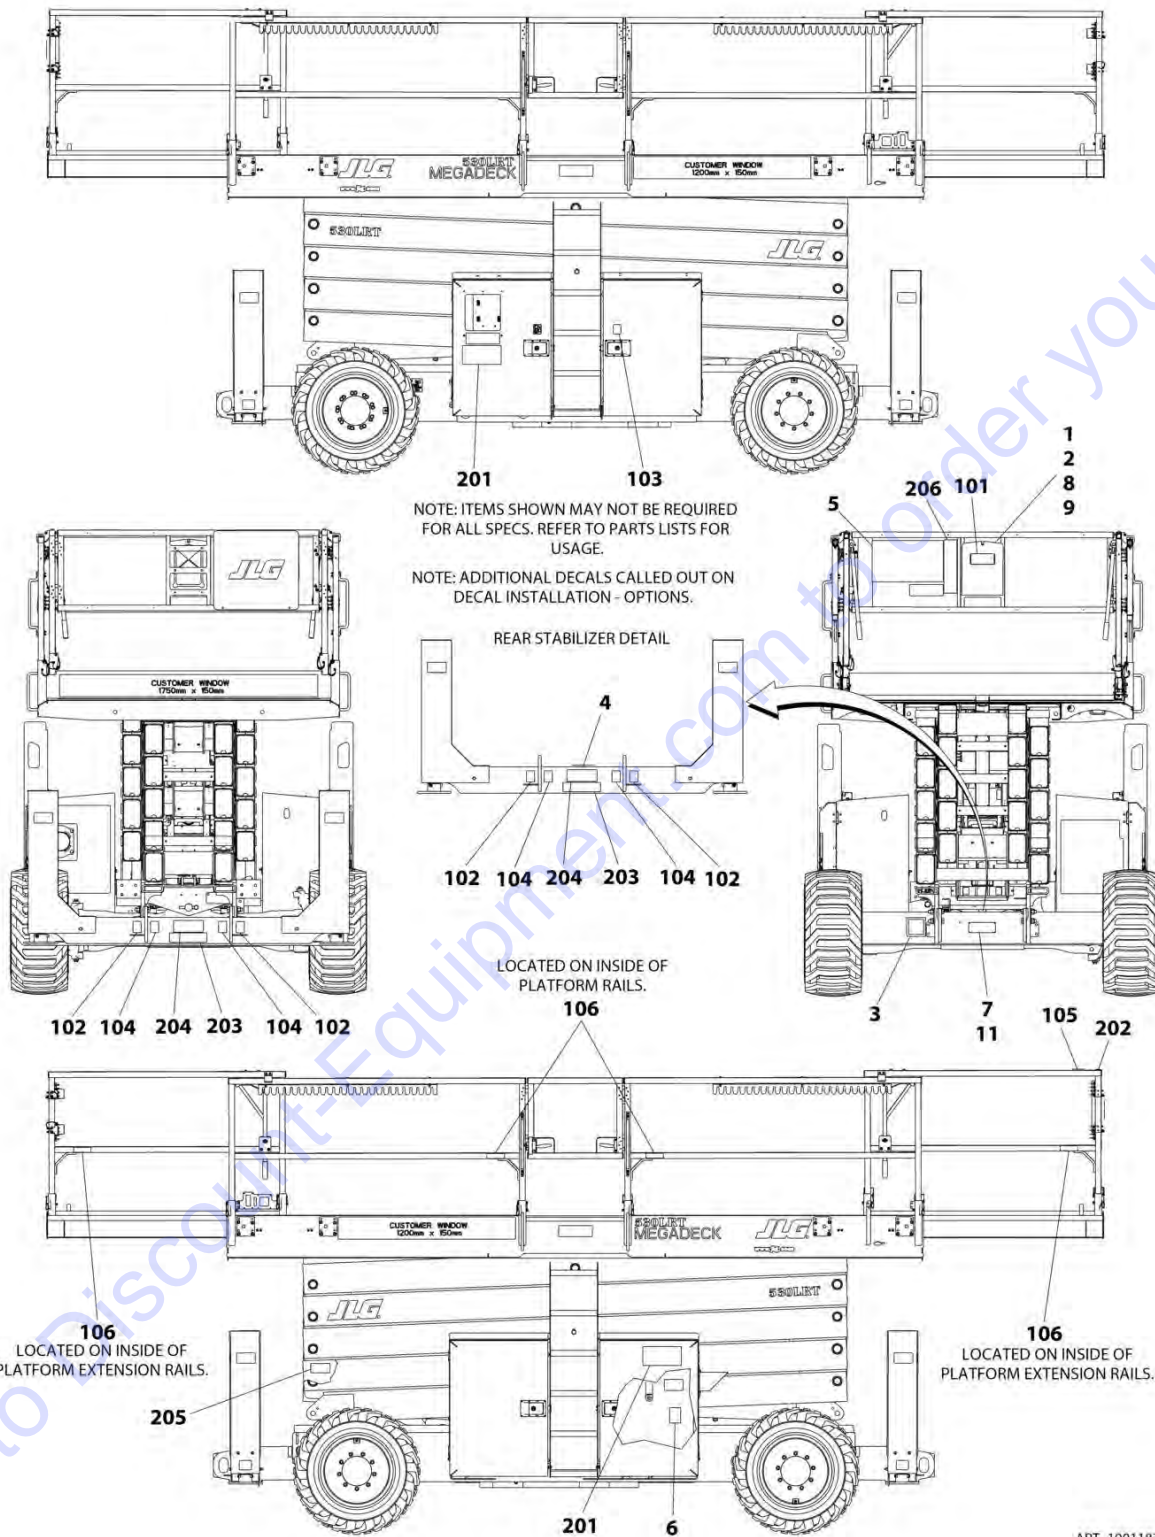

SECTION 9 - DECALS

FIGURE 9-2. DECAL INSTALLATION - AUSTRALIAN AND JAPANESE SPECS

ITEM	PART NUMBER	QTY	DESCRIPTION	REV
	1001203770	Ref	DECAL INSTALLATION - AUSTRALIAN AND JAPANESE SPECS	C
		Ref	Note: See DECAL INSTALLATION - OPTIONS for additional decals.	
1	0760610	4	Bolt, M6 X 20	
2	0860520	1	Box, Manual Storage	
3	See Note	NSS	Decal - Bar Code (Note: Not Available for Purchase)	
4	1703687	2	Decal - Directional Arrow	
5	1704412	1	Decal - Hydraulic Oil	
6	2080057	4	Fastener	
7	3290605	4	Nut, Lock M6	
8	4811700	8	Washer, M6	
9	1001191526	2	Decal - Sound Power Level	
101	1701509	1	Decal - Manual	
102	1703811	1	Decal - Lifting Lug	
103	1703812	1	Decal - Hydraulic Oil	
104	1703814	1	Decal - Tie Down	
105	1703819	1	Decal - Directional Arrow	
106	1704277	1	Decal - Lanyard Attach	
201	1705019	1	Decal - Safety Prop	
202	1705372	1	Decal - Head Crushing	
203	1705671	1	Decal - Electrocutation	
204	1706338	1	Decal - Electrocutation/Crushing	

SECTION 9 - DECALS

FIGURE 9-3. DECAL INSTALLATION - BRAZIL SPECS (SPANISH/PORTUGUESE)

ART_1001187673