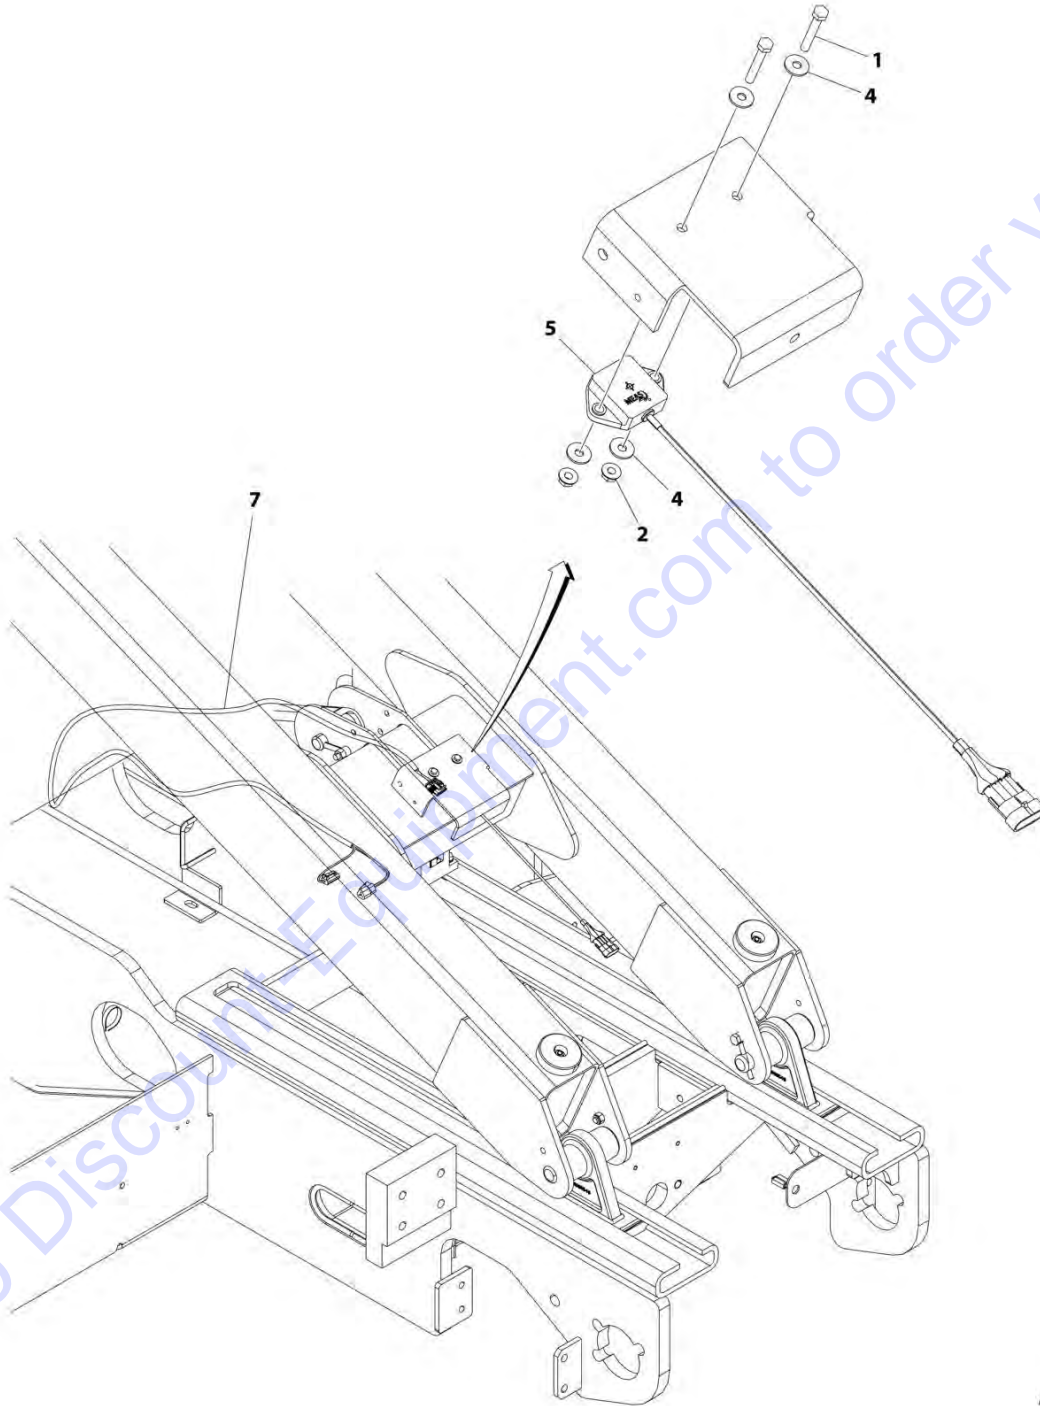

SECTION 4 - SCISSORS ARMS

FIGURE 4-4. ARM GUARDS INSTALLATION

ART_1001231784

SECTION 4 - SCISSORS ARMS

FIGURE 4-4. ARM GUARDS INSTALLATION

ITEM	PART NUMBER	QTY	DESCRIPTION	REV
	1001231784	Ref	ARM GUARDS INSTALLATION	E
1	0700616	2	Bolt M6 x 40	
2	3290605	2	Nut M6	
3	4240018	12	Tie-Strap (Not Shown)	
4	4811702	4	Washer M6	
5	1001187857	1	Sensor, Dual Axis	
7	1001244347	1	Scissors Arms Guard Harness (See Separate Breakdown in ELECTRICAL SECTION)	

Go to Discount-Equipment.com to order your parts