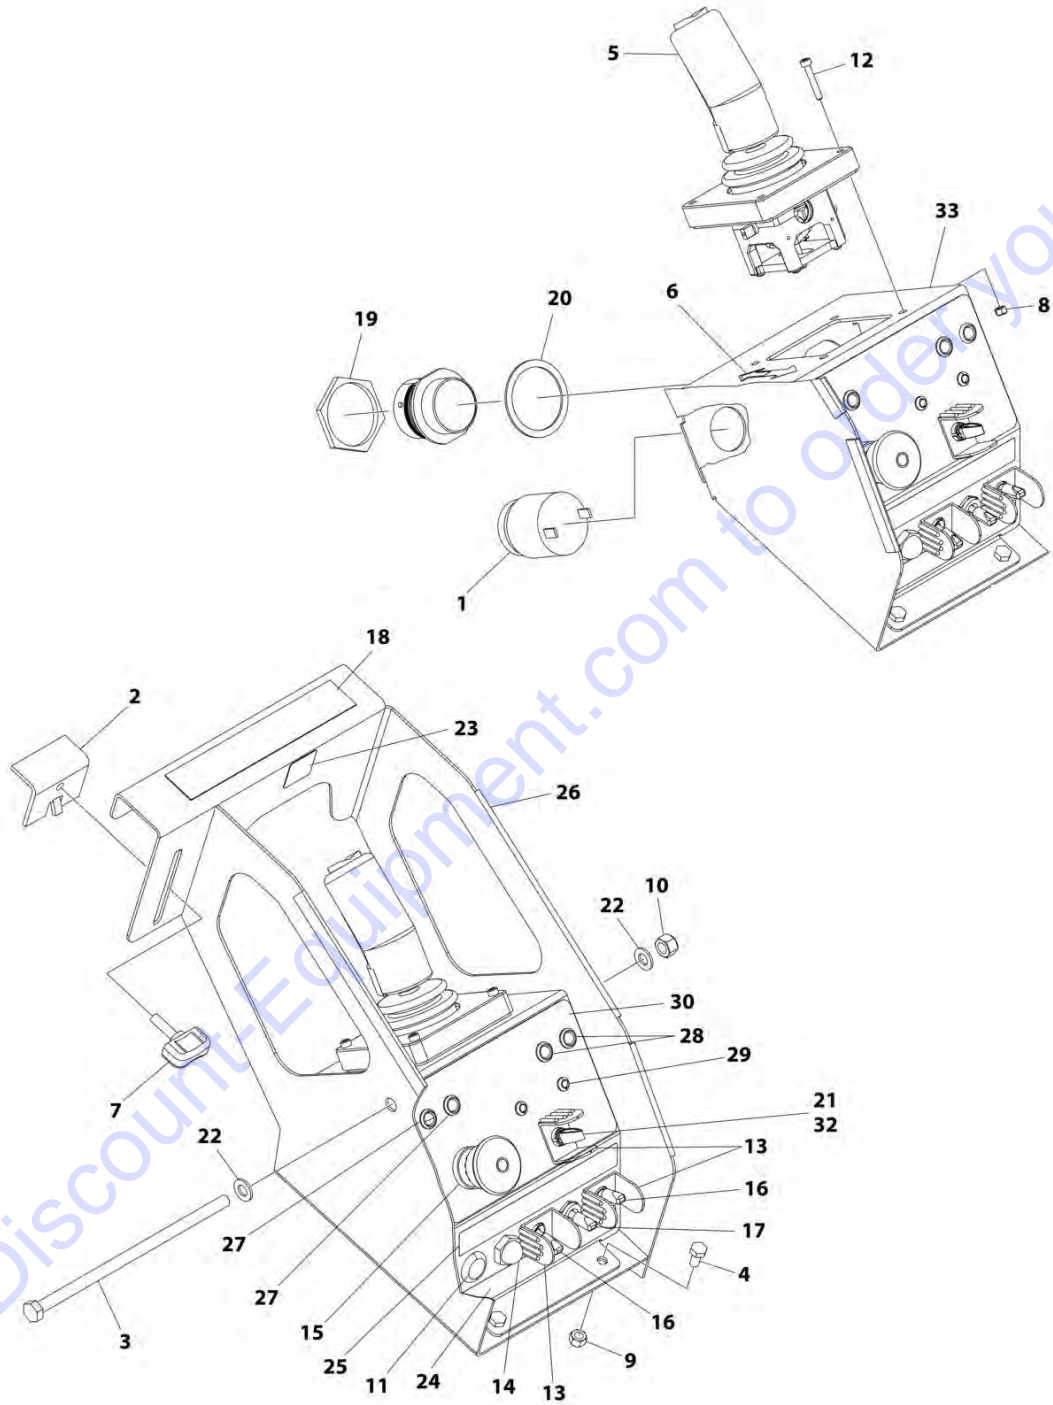

SECTION 5 - PLATFORM

FIGURE 5-7. PLATFORM CONSOLE BOX INSTALLATION - DIESEL MACHINES

ART_1001236264

SECTION 5 - PLATFORM

FIGURE 5-7. PLATFORM CONSOLE BOX INSTALLATION - DIESEL MACHINES

ITEM	PART NUMBER	QTY	DESCRIPTION	REV
	1001236264	Ref	PLATFORM CONSOLE BOX INSTALLATION - DIESEL MACHINES	D
1	0140030	1	Alarm	
2	0181847	1	Angle, Clamp	
3	0700835	1	Bolt M8 x 180	
4	0760606	3	Bolt M6 x 12	
5	1600402	1	Drive/Steer Controller Assembly (See Separate Breakdown in this Section)	
6	1703819	1	Decal - Direction Arrow	
7	2560141	1	Thumbscrew	
8	3290405	4	Nut M4	
9	3290605	3	Nut M6	
10	3290805	1	Nut M8	
11	1001226421	1	Plug	
12	4031509	4	Capscrew M4 x 25	
13	4060802	3	Guard, Switch	
14	4360387	1	Switch, Push Button	
15	4360475	1	Switch, Emergency Stop	
15	7020175	1	Cap	
15	7020176	1	Block, Contact	
16	4360483	2	Switch, Toggle	
17	4360525	1	Switch, Toggle	
18	4420076	3	Tape	
19	4460470	1	Nut, Terminal	
20	4460471	1	Washer, Terminal	
21	4711700	2	Washer 7/16	
22	4811900	2	Washer M8	
23	1001132358	1	Decal - Steer	
24	1001181622	1	Decal - Platform Diesel	
25	1001181623	1	Decal - Platform Diesel	
26	1001190270	1	Bracket	
27	1001190472	2	Lamp, LED with Harness	
28	1001190473	2	Lamp, LED with Harness	
29	1001190474	2	Lamp, LED with Harness	
30	1001236199	1	Decal - Platform Function	
31	1001236230	1	Platform Box Harness (Not Shown - See Separate Breakdown in ELECTRICAL SECTION)	
32	1001236560	1	Switch, Toggle	
33	1001235922	1	Plate	