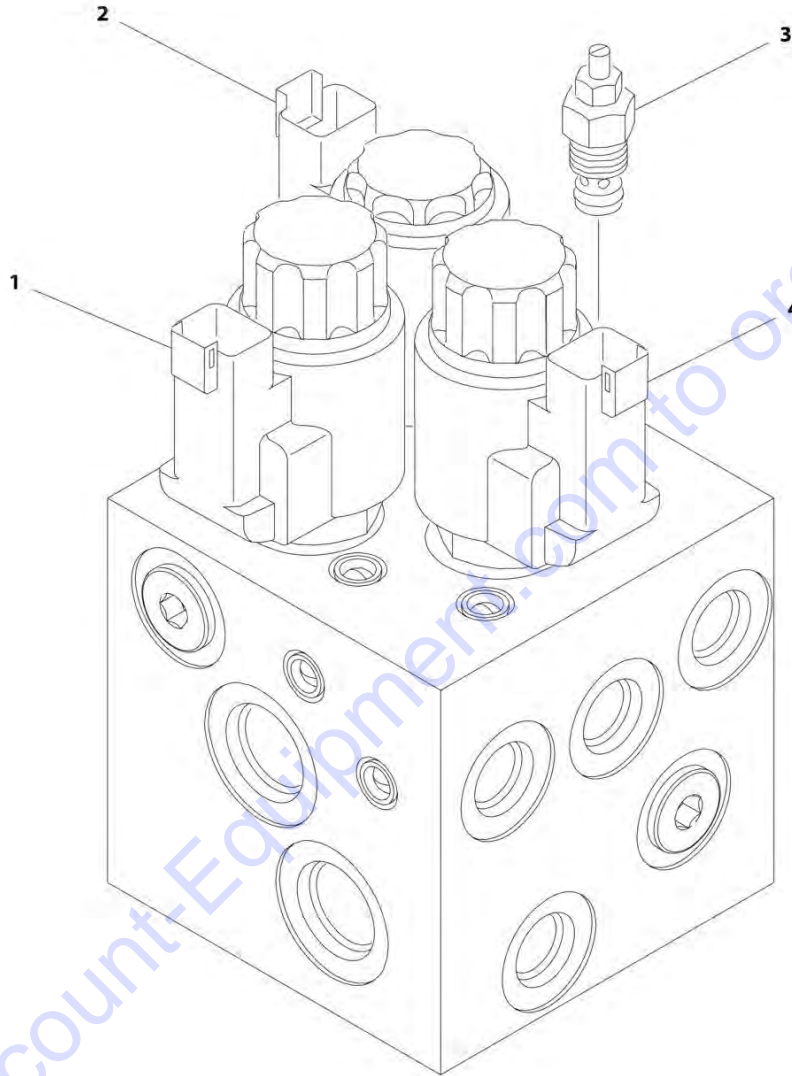

SECTION 1 - FRAME

FIGURE 1-15. LEVELING JACKS VALVE ASSEMBLY

ART_1001217108

FIGURE 1-15. LEVELING JACKS VALVE ASSEMBLY

ITEM	PART NUMBER	QTY	DESCRIPTION	REV
	1001217108	Ref	LEVELING JACKS VALVE ASSEMBLY	B
1	7024497	1	Cartridge without Coil (Retract)	
1	7024502	1	Seal Kit - 7024497 Cartridge	
1	70001965	1	Coil	
1	7024506	1	Coil Nut Kit	
2	7024498	1	Cartridge without Coil (Extend)	
2	7024503	1	Seal Kit - 7024498 Cartridge	
2	70001965	1	Coil	
2	7024507	1	Coil Nut Kit	
3	70006292	1	Cartridge (Thermal Relief)	
3	7024504	1	Seal Kit - 70006292 Cartridge	
4	7024500	1	Cartridge without Coil	
4	7024505	1	Seal Kit - 7024500 Cartridge	
4	70001965	1	Coil	
4	7024506	1	Coil Nut Kit	

Go to Discount-Equipment.com to order your parts