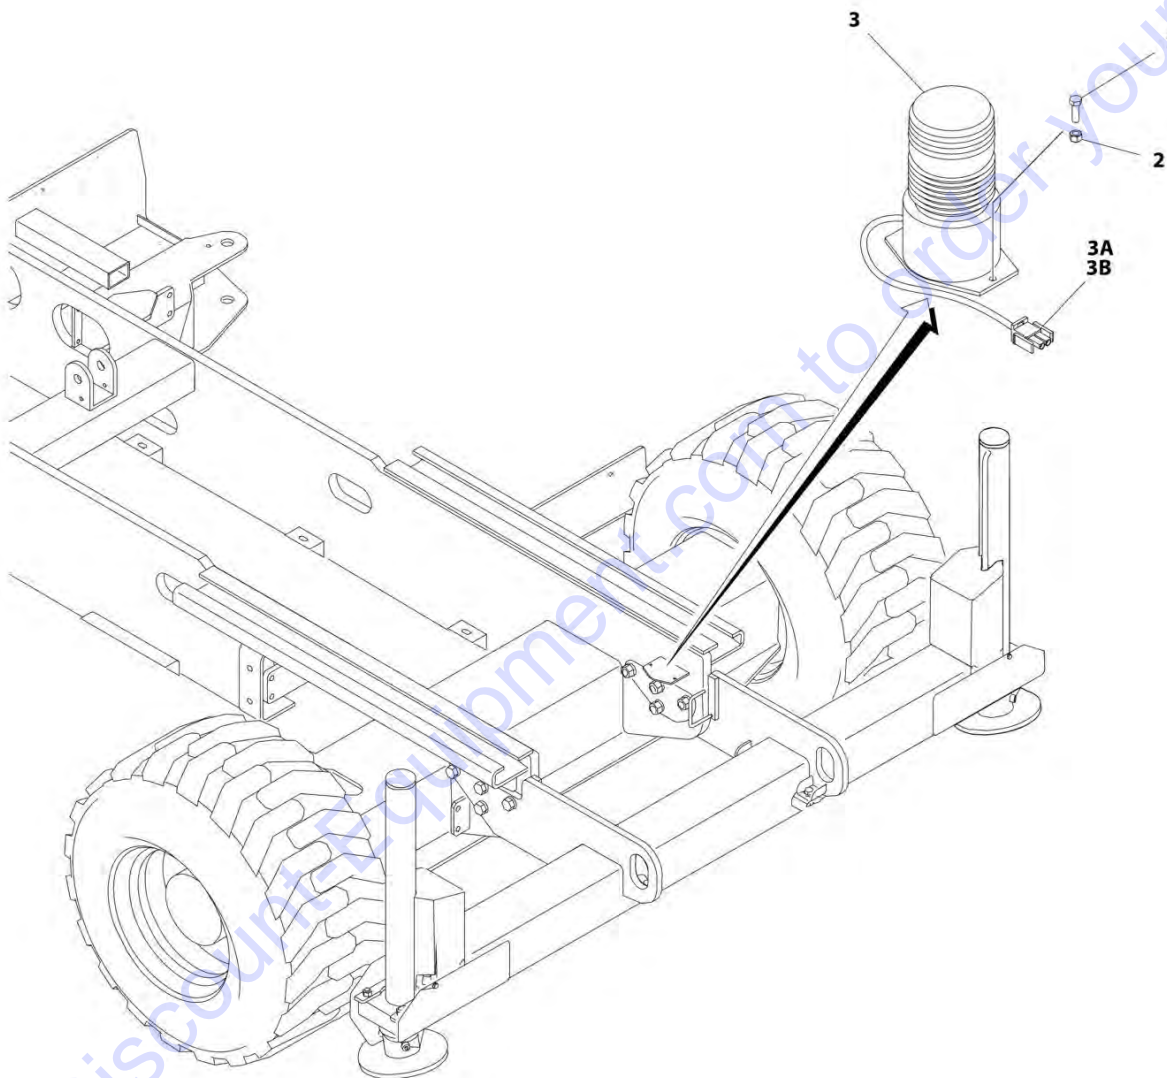

Go to Discount-Equipment.com to order your parts

SECTION 1 - FRAME

FIGURE 1-12. BEACON LIGHT INSTALLATION - OPTIONAL

ART_1001205340

FIGURE 1-12. BEACON LIGHT INSTALLATION - OPTIONAL

ITEM	PART NUMBER	QTY	DESCRIPTION	REV
	1001205340	Ref	BEACON LIGHT INSTALLATION - OPTIONAL	A
1	0760508	2	Bolt, M5 X 16	
2	3290505	2	Nut, Lock M5 X 0.8	
3	1001205343	1	Beacon Light Assembly	
3	2920146	1	Beacon Light (Amber)	
3	7016319	1	Bulb, Replacement	
3	7016372	1	Len, Replacement	
3A	4460320	1	Plug, Male - 2 Position	
3B	4460267	2	Terminal	