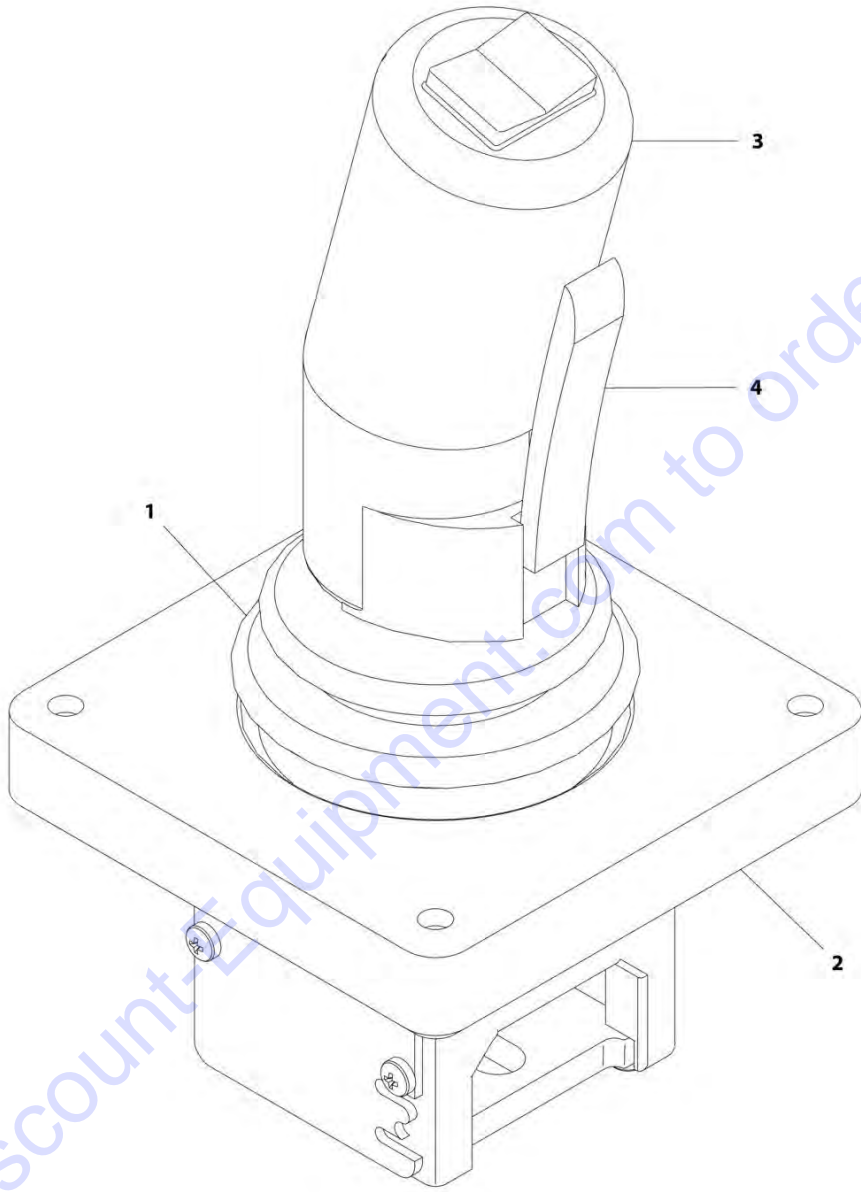

SECTION 5 - PLATFORM

FIGURE 5-9. CONTROLLER ASSEMBLY

Go to Discount-Equipment.com to order your parts

ART_1600402

SECTION 5 - PLATFORM

FIGURE 5-9. CONTROLLER ASSEMBLY

ITEM	PART NUMBER	QTY	DESCRIPTION	REV
	1600402	Ref	DRIVE/STEER CONTROLLER ASSEMBLY	A
1	70001250	1	Boot, Panel	
2	70001252	1	Gasket, Mounting	
2	70001251	1	Bezel, Mounting	
3	70003650	1	Handle Repair Kit (Includes handle gasket, item#4 push button and item #4 lever installed in front handle half, back handle half, top actuator, boot and hardware.)	
3	70000084	1	Cap, Rubber	
3	70000082	1	Microswitch	
3	7027766	1	Ring, Retaining	
3	7027365	1	Actuator, Handle	
3	70001253	1	Gasket, Handle	
3	70000683	4	Washer, Neoprene	
3	70000685	2	Spacer, Plastic	
3	70000686	2	Screw (Top)	
3	70000684	2	Screw (Bottom)	
4	7027367	1	Switch, Push Button	
4	7027765	1	Lever, Enable	

Go to Discount-Equipment.com to order your parts