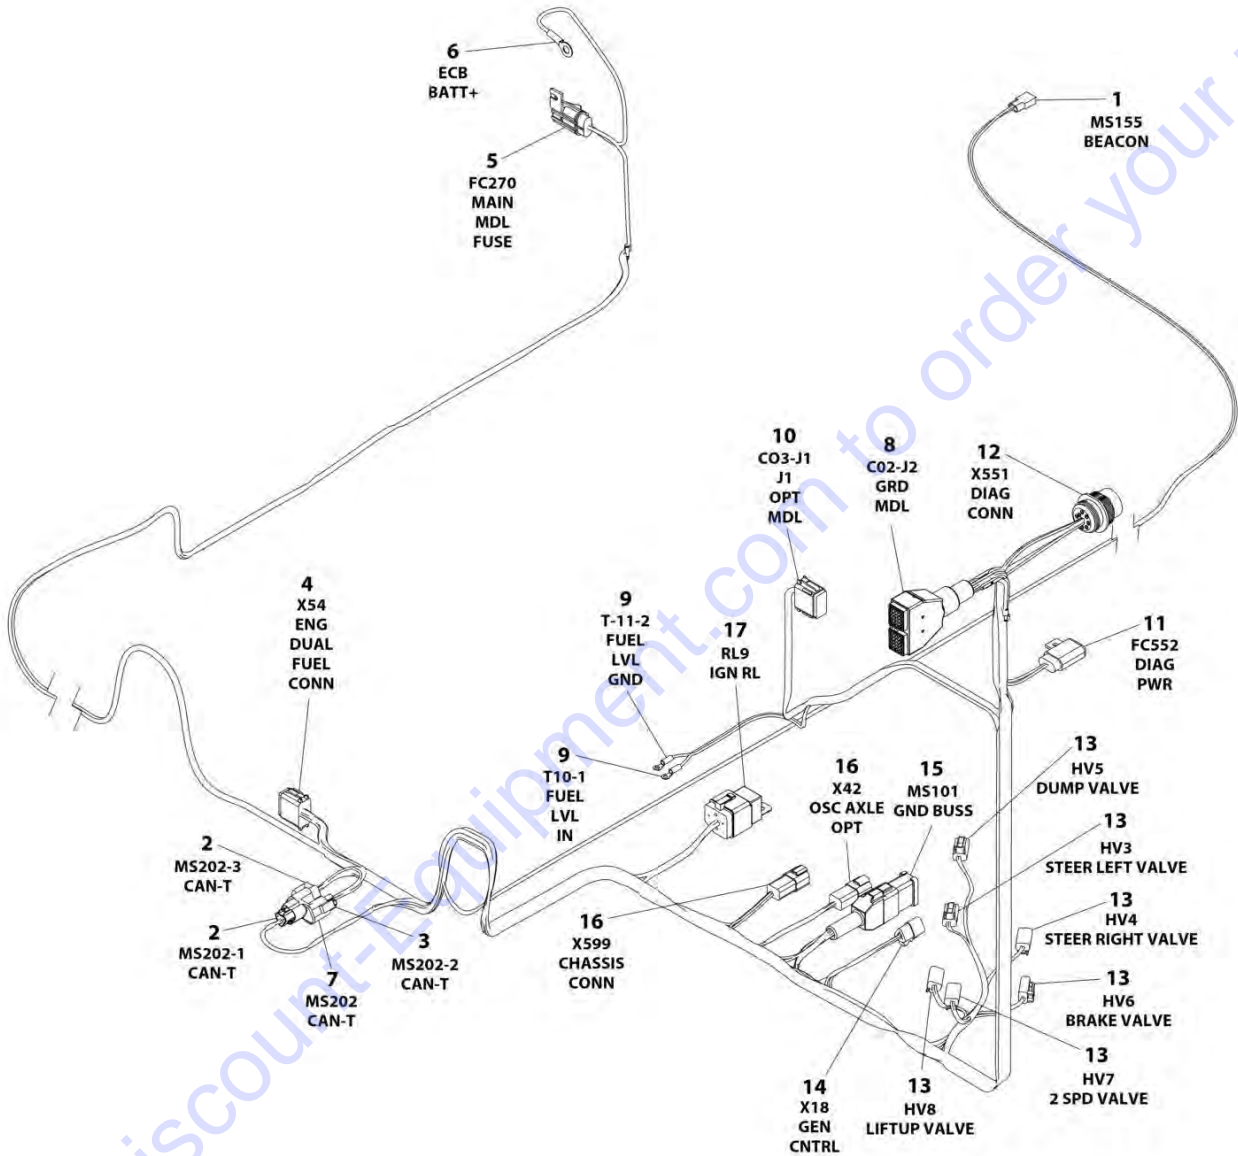

SECTION 8 - ELECTRICAL

FIGURE 8-17. DUAL FUEL HARNESS

ART_1001236380

SECTION 8 - ELECTRICAL

FIGURE 8-17. DUAL FUEL HARNESS

ITEM	PART NUMBER	QTY	DESCRIPTION	REV
	1001236380	Ref	DUAL FUEL HARNESS	A
1	4460424	1	Plug, Male - 2 Position	
1	4460268	2	Socket, Female	
2	1001116812	2	Plug, Male - 3 Position	
2	4460944	6	Socket, Female	
3	4460539	1	Plug, Male - 3 Position	
3	4460944	3	Socket, Female	
4	4460933	1	Connector - 12 Position	
4	4460465	8	Socket, Female	
4	4460944	3	Socket, Female	
4	4460942	1	Socket, Female	
5	1001117069	1	Fuseholder with 20 Amp Fuse	
5	See Note	1	Fuse - 20 Amp (Note: Purchase Locally)	
5	1001116752	2	Terminal	
6	8220045	1	Terminal, Ring	
7	4460945	1	Receptacle - 3 Way	
8	4460814	1	Connector - 40 Position	
8	4460466	15	Plug, Terminal	
8	4460944	3	Socket, Female	
8	4460465	22	Socket, Female	
8	0840057	1	Boot	
9	8220007	2	Terminal, Ring	
10	4460933	1	Plug, Male - 12 Position	
10	4460465	2	Socket, Female	
10	4460944	3	Socket, Female	
10	4460466	7	Plug, Terminal	
10	1001174455	1	Boot	
11	1001117023	1	Fuseholder with 10 Amp Fuse	
11	See Note	1	Fuse - 10 Amp (Note: Purchase Locally)	
11	1001116733	2	Terminal	
12	1001112612	1	Connector - 9 Position	
12	4460464	3	Pin, Male	
12	4460943	3	Pin, Male	
12	4460466	3	Plug, Terminal	
13	4460891	6	Plug, Male	
13	4460465	12	Socket, Female	
14	4460539	1	Plug, Male - 3 Position	
14	4460465	3	Socket, Female	
14	4460536	1	Receptacle, Female - 3 Position	
14	4460466	3	Plug, Terminal	
15	4460836	1	Plug, Male - 12 Position	
15	4460465	10	Socket, Female	
15	4460466	2	Plug, Terminal	
15	4460837	1	Receptacle, Female - 12 Position	
16	4460932	2	Receptacle, Female - 4 Position	
16	4460464	7	Socket, Female	
16	4460466	1	Plug, Terminal	
16	4460884	1	Plug, Male - 4 Position	
16	4460466	4	Plug, Terminal	
17	1001117025	1	Relay and Receptacle	