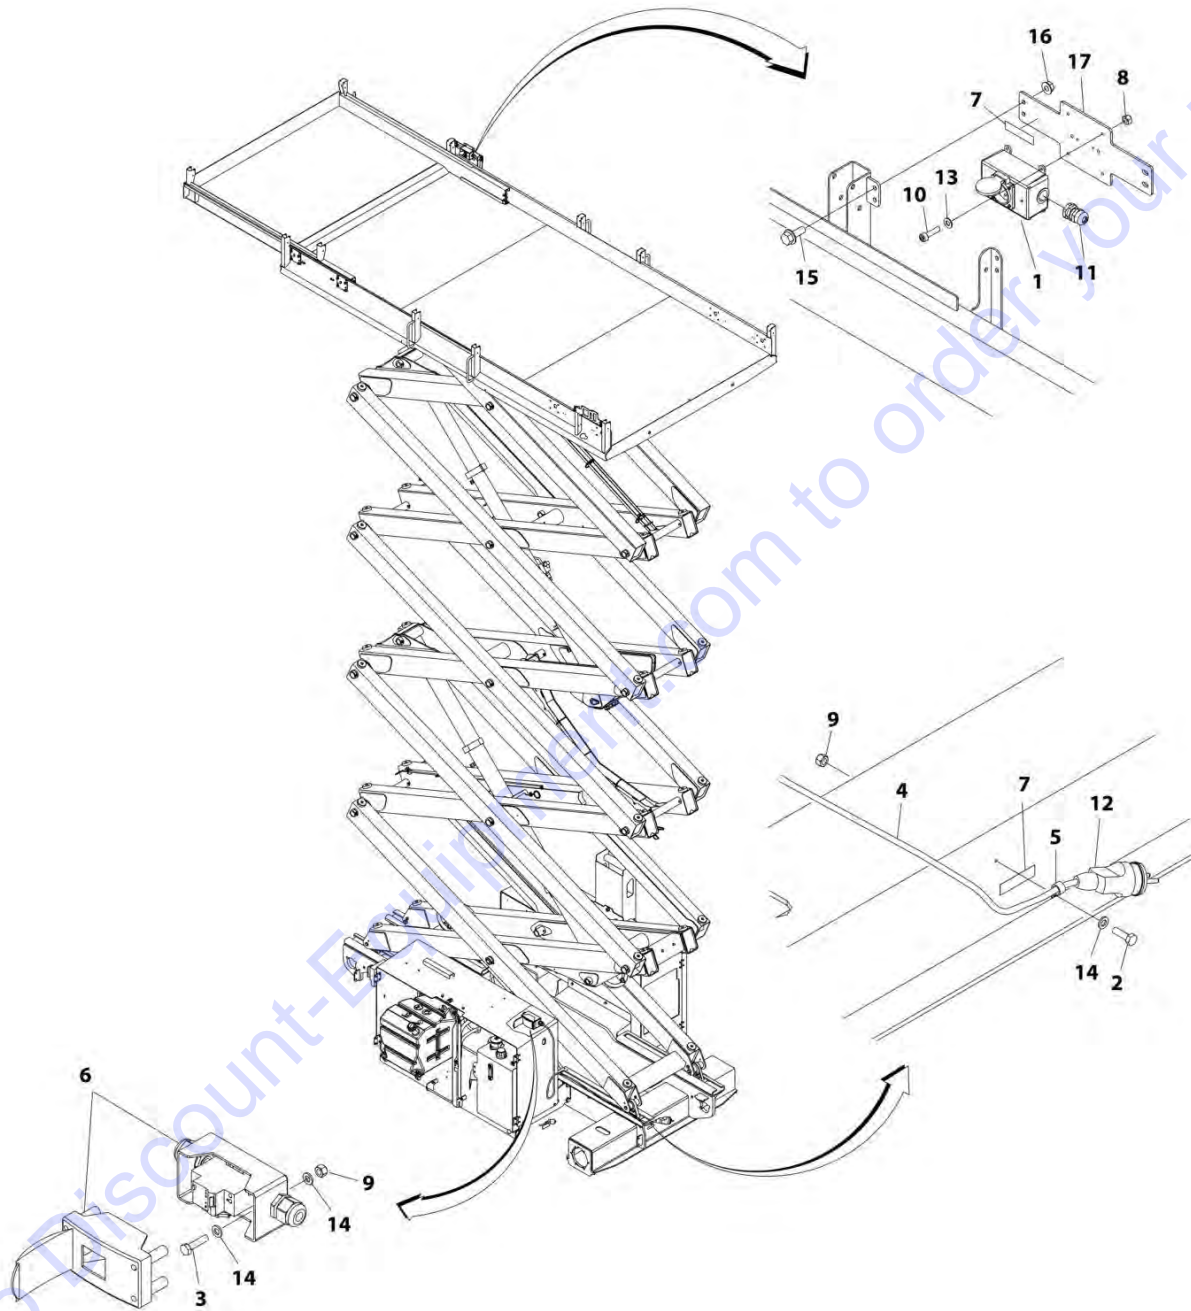

SECTION 8 - ELECTRICAL

FIGURE 8-7. AC BOX AT PLATFORM INSTALLATION - 220V CEE7 POST GROUND WITH 2X4 BOX (CE SPEC)

ART_1001207514

SECTION 8 - ELECTRICAL

FIGURE 8-7. AC BOX AT PLATFORM INSTALLATION - 220V CEE7 POST GROUND WITH 2X4 BOX (CE SPEC)

ITEM	PART NUMBER	QTY	DESCRIPTION	REV
	1001207514	Ref	AC BOX AT PLATFORM INSTALLATION - 220V CEE7 POST GROUND WITH 2X4 BOX (CE SPEC)	C
1	0275452	1	Receptacle Box Kit (See Separate Breakdown in this Section)	
2	0760610	1	Bolt M6 x 20	
3	0760612	2	Bolt M6 x 25	
4	1060908	9.2 ft/ 2.8m	Cable, 12/3 (SN E200000676 through E200000798)	
5	1320224	1	Clamp	
6	2902549	1	Breaker Box Kit (See Separate Breakdown in this Section) (SN E200000676 through E200000798)	
6	1001096070	1	Breaker Box Kit (See Separate Breakdown in this Section) (SN E200000799 to Present)	
7	3252507	2	Decal - 220 Volt	
8	3290405	4	Nut M4	
9	3290605	3	Nut M6	
10	4031507	4	Bolt M4 x 16	
11	4460968	1	Connector, Strain Relief	
12	4461205	1	Terminal (SN E200000676 through E200000798)	
13	4811400	4	Washer M4	
14	4811700	5	Washer M6	
15	0780608	4	Bolt M6 x 16	
16	5260600	4	Nut M6	
17	1001207520	1	Bracket