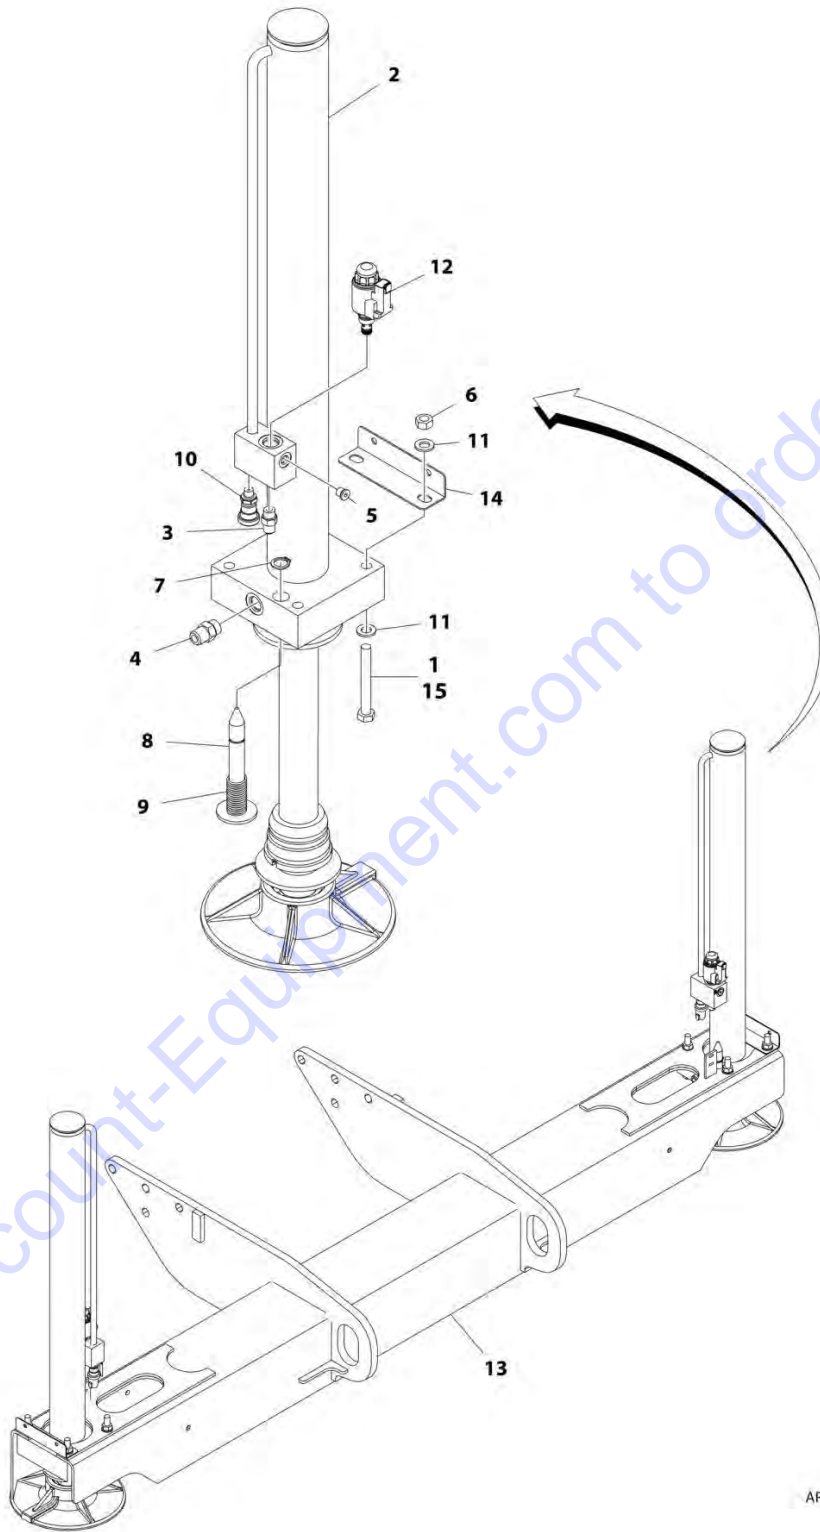

SECTION 1 - FRAME

FIGURE 1-14. LEVELING JACKS ASSEMBLY

ART_1001182971

FIGURE 1-14. LEVELING JACKS ASSEMBLY

ITEM	PART NUMBER	QTY	DESCRIPTION	REV
	1001182971	Ref	LEVELING JACKS ASSEMBLY	E
1	0761227	8	Bolt M12 x 100	
2	1684406	2	Jack Cylinder Assembly (See Separate Breakdown in CYLINDER SECTION) (SN E200000676 through E200000705)	
2	1001231261	2	Jack Cylinder Assembly (See Separate Breakdown in CYLINDER SECTION) (SN E200000706 to Present)	
3	2220371	2	Fitting, Straight JIC/ORB	
4	2220373	2	Fitting, Straight JIC/ORB	
5	2220883	2	Plug	
6	3331211	8	Nut M12	
7	3760348	2	Ring, Retaining	
8	3841564	2	Rod	
9	4160116	2	Spring	
10	4360518	2	Transducer, Pressure	
11	4812100	16	Washer M12	
12	1001103761	2	Cartridge, Solenoid Valve	
12	7024502	2	Seal Kit - 1001103761 Valve (1 Per Cartridge)	
12	70001965	2	Coil (1 Per Cartridge)	
12	7024506	2	Coil Nut Kit (1 Per Cartridge)	
13	1001179911	1	Frame, Jack	
14	1001191325	2	Bracket	
15	0100011	AR	Compound, Locking