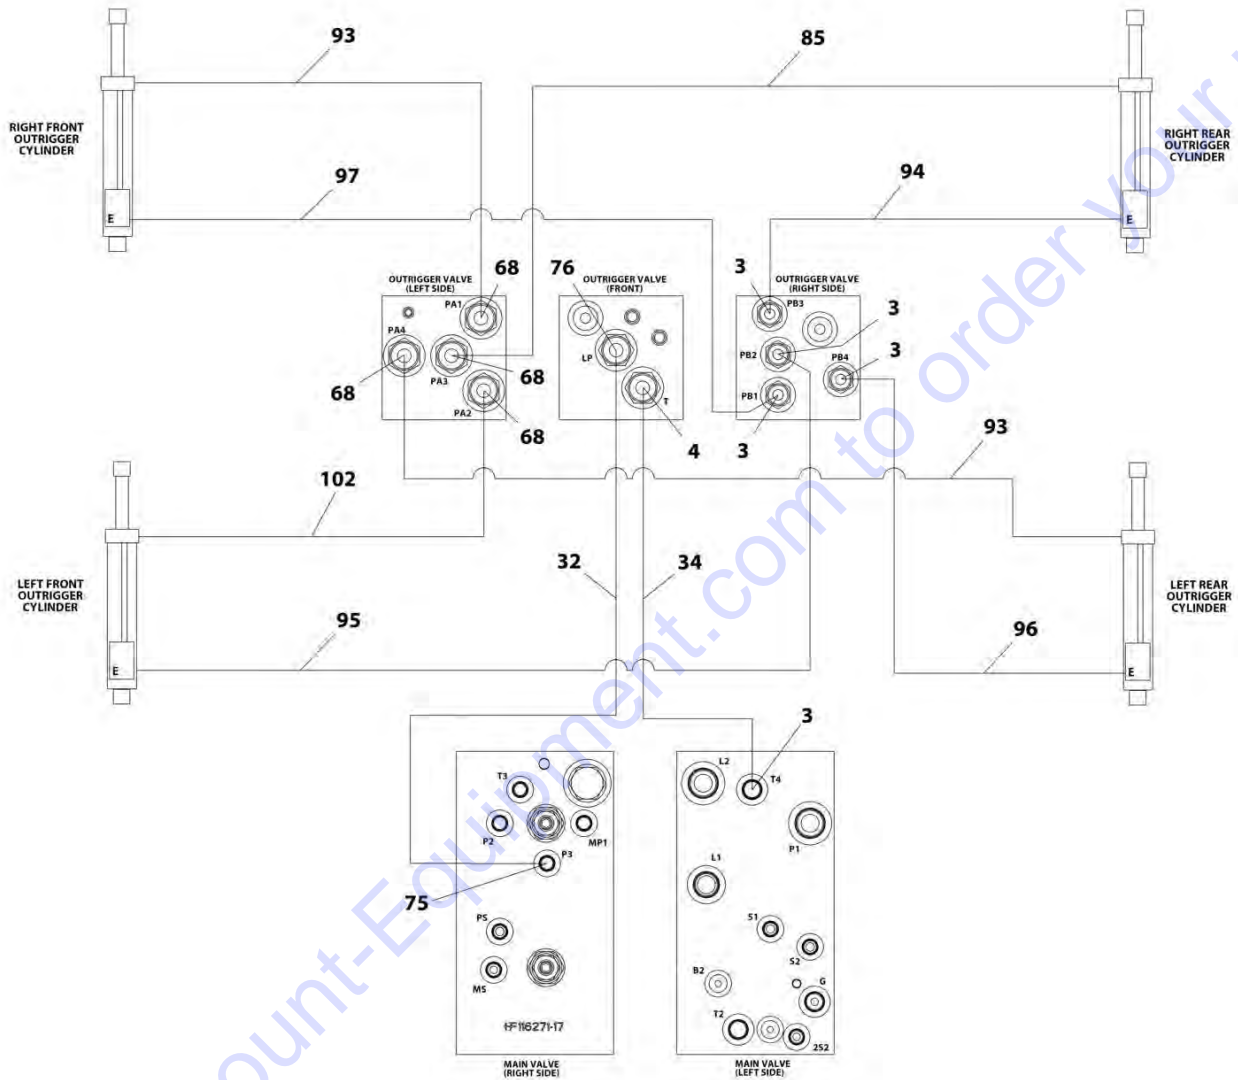

SECTION 7 - HYDRAULIC

ART_100117750_7OF7

SECTION 7 - HYDRAULIC

FIGURE 7-2. HYDRAULIC DIAGRAM - OSCILATING AXLE

ITEM	PART NUMBER	QTY	DESCRIPTION	REV
	1001177750	Ref	HYDRAULIC DIAGRAM - OSCILLATING AXLE	H
1	2220415	9	Fitting, Straight JIC/ORB	
2	2220582	2	Fitting, Straight JIC/ORB	
3	2220371	8	Fitting, Straight JIC/ORB	
4	2220372	1	Fitting, Straight JIC/ORB	
5	2220497	1	Fitting, Straight JIC/ORB	
6	2110808	2	Fitting, Straight ORFS/ORB	
7	2110810	2	Fitting, Straight ORFS/ORB	
8	2110812	9	Fitting, Straight ORFS/ORB	
9	2220852	1	Fitting, Straight JIC/ORB	
10	2111010	1	Fitting, Straight ORFS/ORB	
12	2220451	1	Fitting, Straight JIC/ORB	
13	2111216	2	Fitting, Straight ORFS/ORB	
14	2112016	1	Fitting, Straight ORFS/ORB	
15	2130404	2	Fitting, 90 ORFS/ORB	
16	2220472	1	Fitting, 90 JIC/ORB	
17	2220775	1	Fitting, 90 JIC/ORB	
18	2220473	2	Fitting, 90 JIC/ORB	
19	2130808	6	Fitting, 90 ORFS/ORB	
20	2130812	1	Fitting, 90 ORFS/ORB	
21	2131216	2	Fitting, 90 ORFS/ORB	
22	2221040	4	Fitting, 45 JIC/ORB	
23	2220500	2	Fitting, 45 JIC/ORB	
24	2131010	1	Fitting, 90 ORFS/ORB	
25	2152020	1	Fitting, 45 ORFS/ORB	
26	2220235	1	Fitting	
27	2220602	1	Fitting, Tee JIC/ORB/JIC	
28	2220238	1	Plug ORB	
29	2220479	1	Fitting, Straight JIC/ORB	
31	2221086	2	Fitting, Test	
32	2716703	1	Hose	
33	2753798	1	Hose	
34	1001158246	2	Hose	
35	1001108477	1	Hose	
41	1001104589	1	Hose	
42	2753791	7	Hose	
49	2754244	2	Hose	
51	4061032	AR	Shield	
52	2110404	1	Fitting, Straight ORFS/ORB	
53	8760351	1	Fitting, 45 ORFS/ORB	
56	1001104581	1	Hose	
59	1001107924	2	Hose	
60	1001108128	1	Hose	
67	2220362	1	Fitting, Tee FL/FL/FL	
68	2220373	6	Fitting, Straight JIC/ORB	
69	2220408	2	Fitting, Straight JIC/ORB	
70	2220435	1	Fitting, Straight JIC/ORB	
71	2220466	AR	Fitting, 90 JIC/ORB	
72	2220504	1	Fitting, Tee JIC/JIC/JIC	
73	2220577	1	Fitting, Straight JIC/ORB