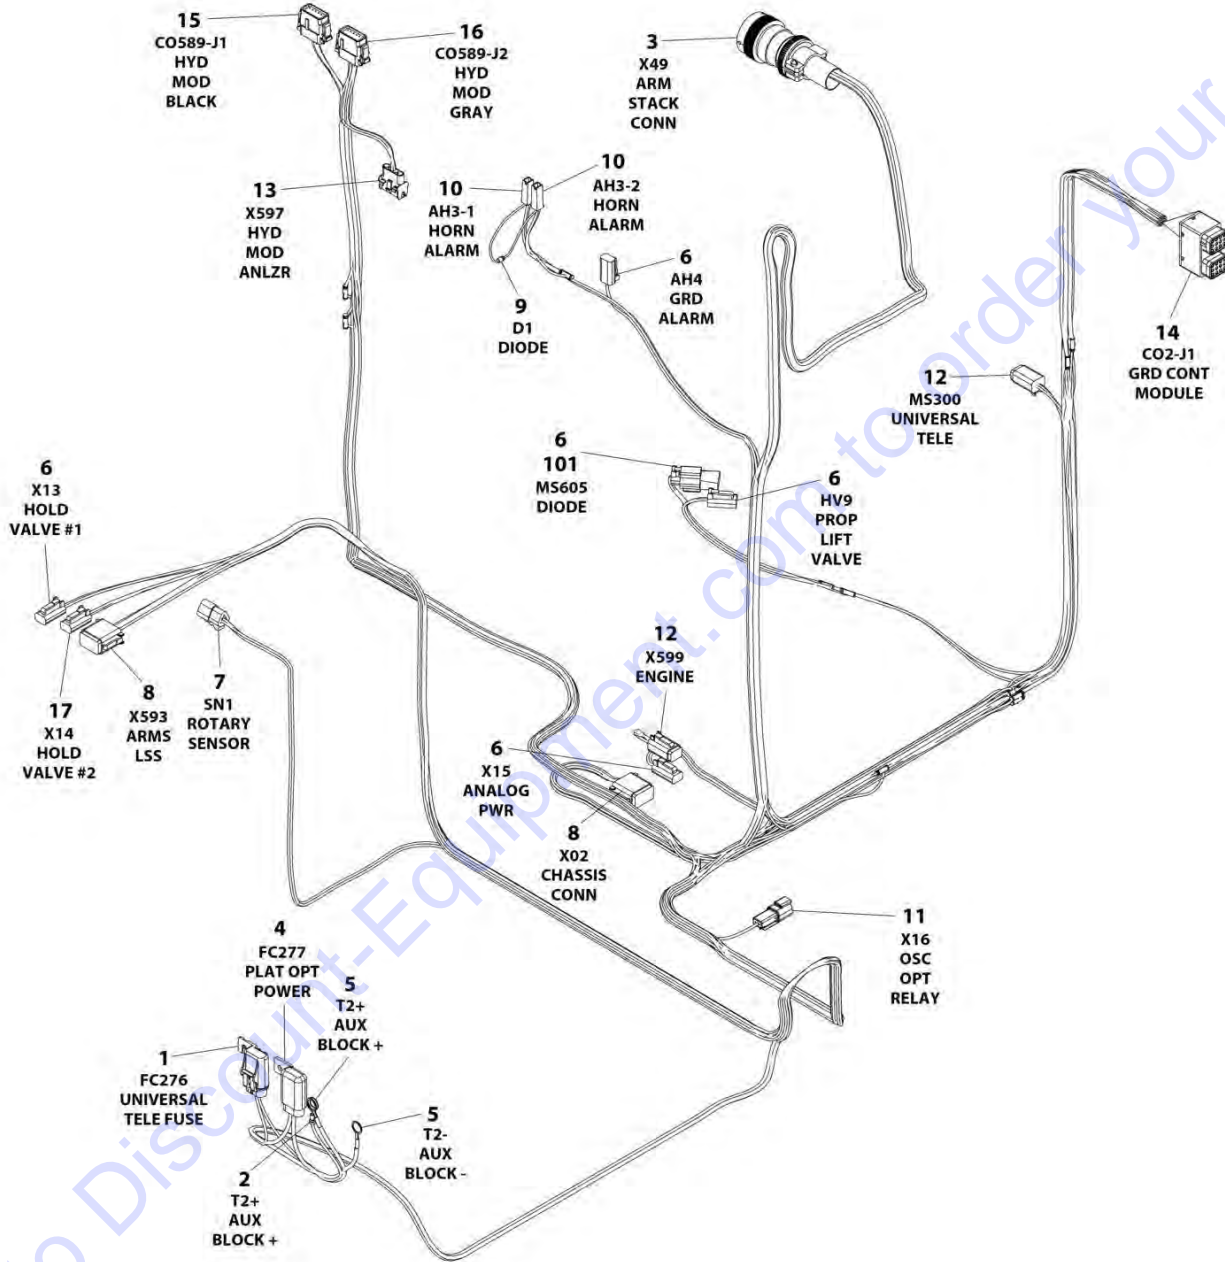

SECTION 8 - ELECTRICAL

FIGURE 8-16. CHASSIS HARNESS

ART_1001236270

SECTION 8 - ELECTRICAL

FIGURE 8-16. CHASSIS HARNESS

ITEM	PART NUMBER	QTY	DESCRIPTION	REV
	1001236270	Ref	CHASSIS HARNESS	C
1	1001117078	1	Fuseholder with 5 Amp Fuse	
1	See Note	NSS	Fuse - 5 Amp (Note: Purchase Locally)	
1	1001116733	2	Terminal	
2	4460670	1	Terminal, Ring	
3	1001116926	1	Connector - 24 Position	
3	4460465	4	Socket, Female	
3	4460509	4	Socket, Female	
3	4460944	3	Socket, Female	
3	4460466	10	Plug, Terminal	
4	1001117023	1	Fuseholder with 10 Amp Fuse	
4	See Note	NSS	Fuse - 10 Amp (Note: Purchase Locally)	
4	1001116752	2	Terminal	
5	4460019	2	Terminal, Ring	
6	4460891	5	Plug, Male - 2 Position	
6	4460465	10	Socket, Female	
7	4460539	1	Plug, Male - 3 Position	
7	4460465	3	Socket, Female	
8	4460930	2	Connector - 8 Position	
8	4460465	13	Socket, Female	
8	4460466	3	Plug, Terminal	
9	3990010	1	Diode	
10	4460260	2	Cover, Terminal	
10	4460259	4	Terminal	
11	4460897	1	Receptacle, Female - 2 Position	
11	4460464	1	Pin, Male	
11	4460466	1	Plug, Terminal	
12	4460884	2	Plug, Male - 4 Position	
12	4460465	8	Socket, Female	
12	1001192401	1	Cover, Dust	
13	4460761	1	Receptacle, Female - 4 Position	
13	4460267	1	Pin, Male	
14	4460812	1	Connector - 24 Position	
14	4460465	14	Socket, Female	
14	4460942	2	Socket, Female	
14	4460944	3	Socket, Female	
14	4460466	5	Plug, Terminal	
14	0840056	1	Boot	
15	1001116808	1	Connector - 12 Position	
15	4460928	6	Terminal	
15	4460518	6	Plug, Terminal	
16	1001116774	1	Connector - 12 Position	
16	4460928	9	Terminal	
16	4460518	3	Plug, Terminal	
17	4460891	1	Plug, Male - 2 Position (SN E200000676 through E200000722)	
17	4460465	2	Socket, Female	
17	4460897	1	Plug, Male - 2 Position (SN E200000723 to Present)	
17	4460464	2	Socket, Female	
101	1001116816	1	Connector, Diode