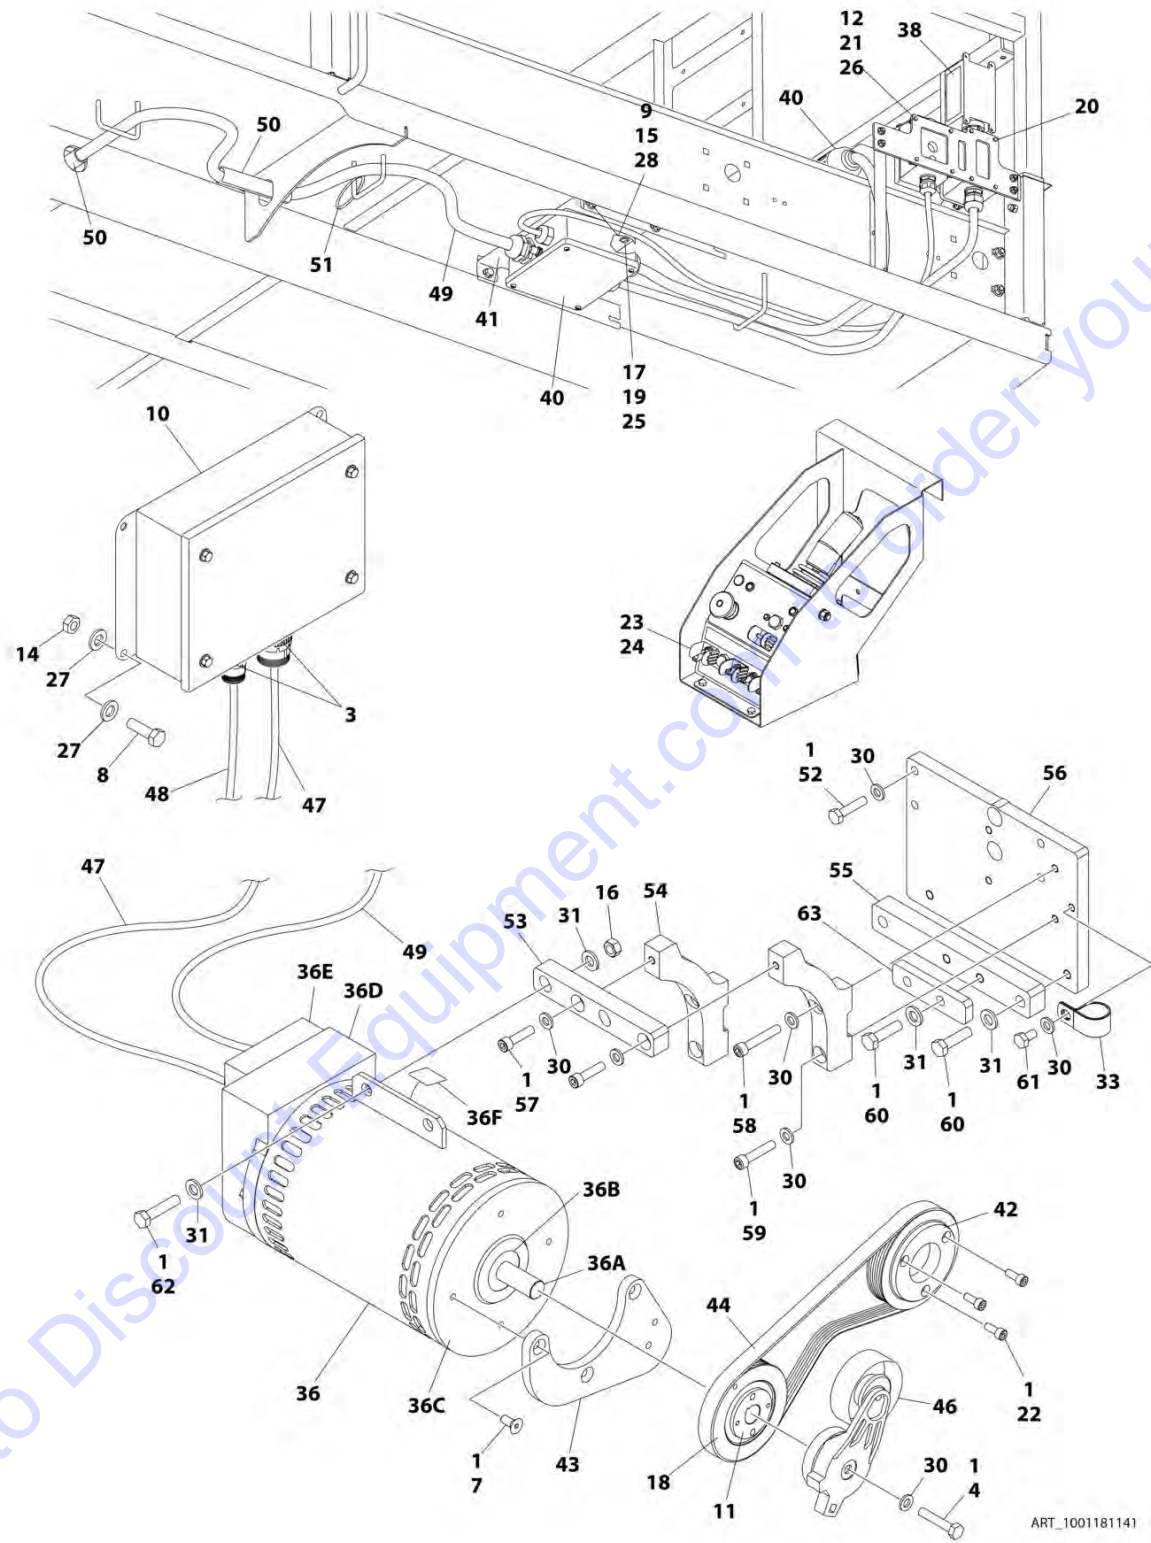

SECTION 3 - ENGINE

FIGURE 3-38. GENERATOR INSTALLATION - 7500W (KUBOTA GASOLINE) (DUAL FUEL)

SECTION 3 - ENGINE

FIGURE 3-38. GENERATOR INSTALLATION - 7500W (KUBOTA GASOLINE) (DUAL FUEL)

ITEM	PART NUMBER	QTY	DESCRIPTION	REV
	1001181141	Ref	GENERATOR INSTALLATION - 7500W (KUBOTA GASOLINE) (DUAL FUEL)	I
1	0100011	AR	Compound, Locking	
3	0100048	AR	Grease, Silicone (Apply to Contactor Connector)	
4	0701019	1	Bolt M10 x 55	
7	0741607	3	Bolt 3/8 x .88	
8	0760610	4	Bolt M6 x 20	
9	0780810	4	Bolt M8 x 20	
10	0861538	1	Box, Generator Control (7500W Generator - 60Hz)	
11	0962520	1	Bushing, Taper	
13	3290405	4	Nut M4	
14	3290605	4	Nut M6	
15	3290805	4	Nut M8	
16	3291201	AR	Nut M12	
17	3311005	4	Nut #10	
18	3580318	1	Pulley, Generator	
19	3931016	4	Screw #10 x 1	
20	3940804	4	Self, Tapping	
21	4010408	4	Screw M4 x 16	
22	4031908	3	Bolt M8 x 20	
23	4060802	1	Guard, Switch	
24	4360482	1	Switch, Toggle	
25	4751000	4	Washer #10	
26	4811400	4	Washer M4	
27	4811700	8	Washer M6	
28	4811900	4	Washer M8	
30	5241000	AR	Washer M10	
31	5241200	AR	Washer M12	
33	8406302	1	Clamp	
36	1001212223	1	Generator Assembly	A
36	70001100	1	Rotor (Includes p/n 70001384 & 70000863) (Not Shown)	
36	70001384	1	Bearing, Ball Radial (Not Shown)	
36	70000863	1	Fan (Not Shown)	
36	70006093	1	Stator (Not Shown)	
36	70002297	1	Stud	
36	70003631	1	Brushholder Assembly (Not Shown) (was p/n 7024484)	
36A	70004099	1	Key	
36B	70001966	1	Bearing, Ball Radial (Located in Belt Tensioner Endbell)	
36B	70003708	1	Ring, Internal Retaining (Located in Belt Tensioner Endbell)	
36B	70003709	1	Ring, External Retaining (Located in Belt Tensioner Endbell)	
36C	70004092	1	Endbell, Belt Tensioner	
36D	70004094	1	Endbell, Brush Block	
36E	70006094	1	Shroud	
36E	70002291	1	Insulator, Endbell	
36E	7027799	1	Block, Connector 6 Position (Not Shown)	
36E	70002460	1	Nut, Brass (Attaches p/n 7027799 to Cover) (Not Shown)	
36E	70006095	1	Breaker, Circuit 30Amp	
36E	70006096	1	Boot, Breaker (Not Shown)	
36E	7026626	1	Connector, 6 Position (Includes Seal) (Not Shown)	
36E	7026597	1	Connector, with Leads (Not Shown)