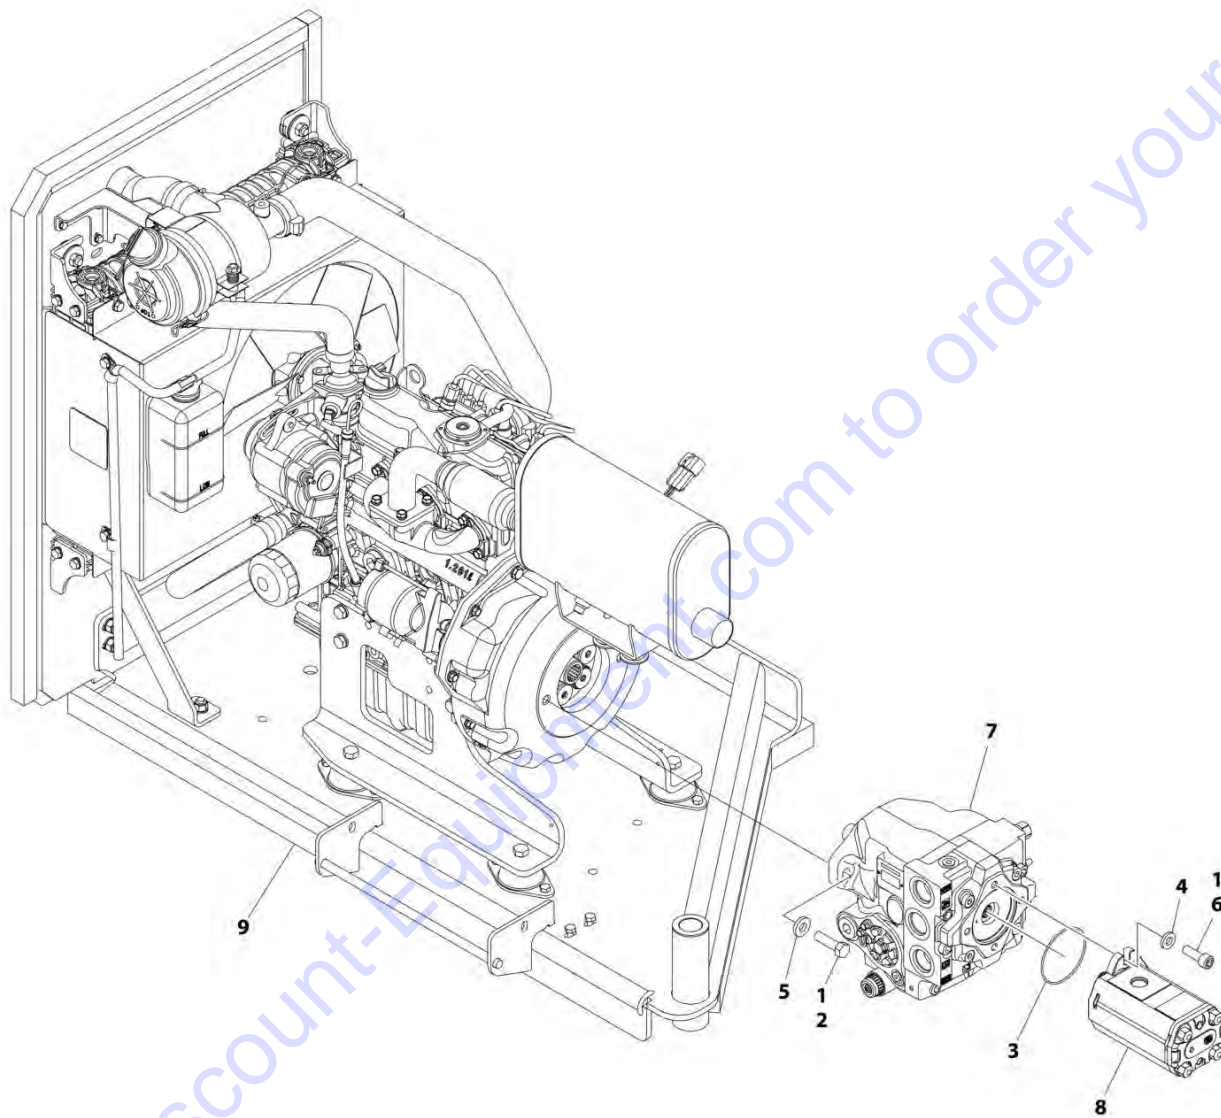

SECTION 3 - ENGINE

FIGURE 3-10. ENGINE AND PUMP SUB-ASSEMBLY - KUBOTA DIESEL T4F (SN E200000723 to Present)

ART_1001238776

SECTION 3 - ENGINE

FIGURE 3-10. ENGINE AND PUMP SUB-ASSEMBLY - KUBOTA DIESEL T4F (SN E20000723 to Present)

ITEM	PART NUMBER	QTY	DESCRIPTION	REV
	1001238776	Ref	ENGINE AND PUMP SUB-ASSEMBLY - KUBOTA DIESEL T4F	A
1	0100011	AR	Compound, Locking	
2	0641814	2	Bolt 1/2 x 1-3/4	
3	3790152	1	O-Ring	
4	4891600	2	Washer 3/8	
5	4891800	2	Washer 1/2	
6	83191040	2	Capscrew M10 x 30	
7	1001101331	1	Piston Pump Assembly (See Separate Breakdown in this Section)	
8	1001181393	1	Gear Pump Assembly	
8	7023929	1	Seal Kit - 1001181393 Pump (Note: Seal Kit is only service component available)	
9	1001238775	1	Engine Assembly - Kubota Diesel T4F (See Separate Breakdown in this Section)	

Go to Discount-Equipment.com to order your parts