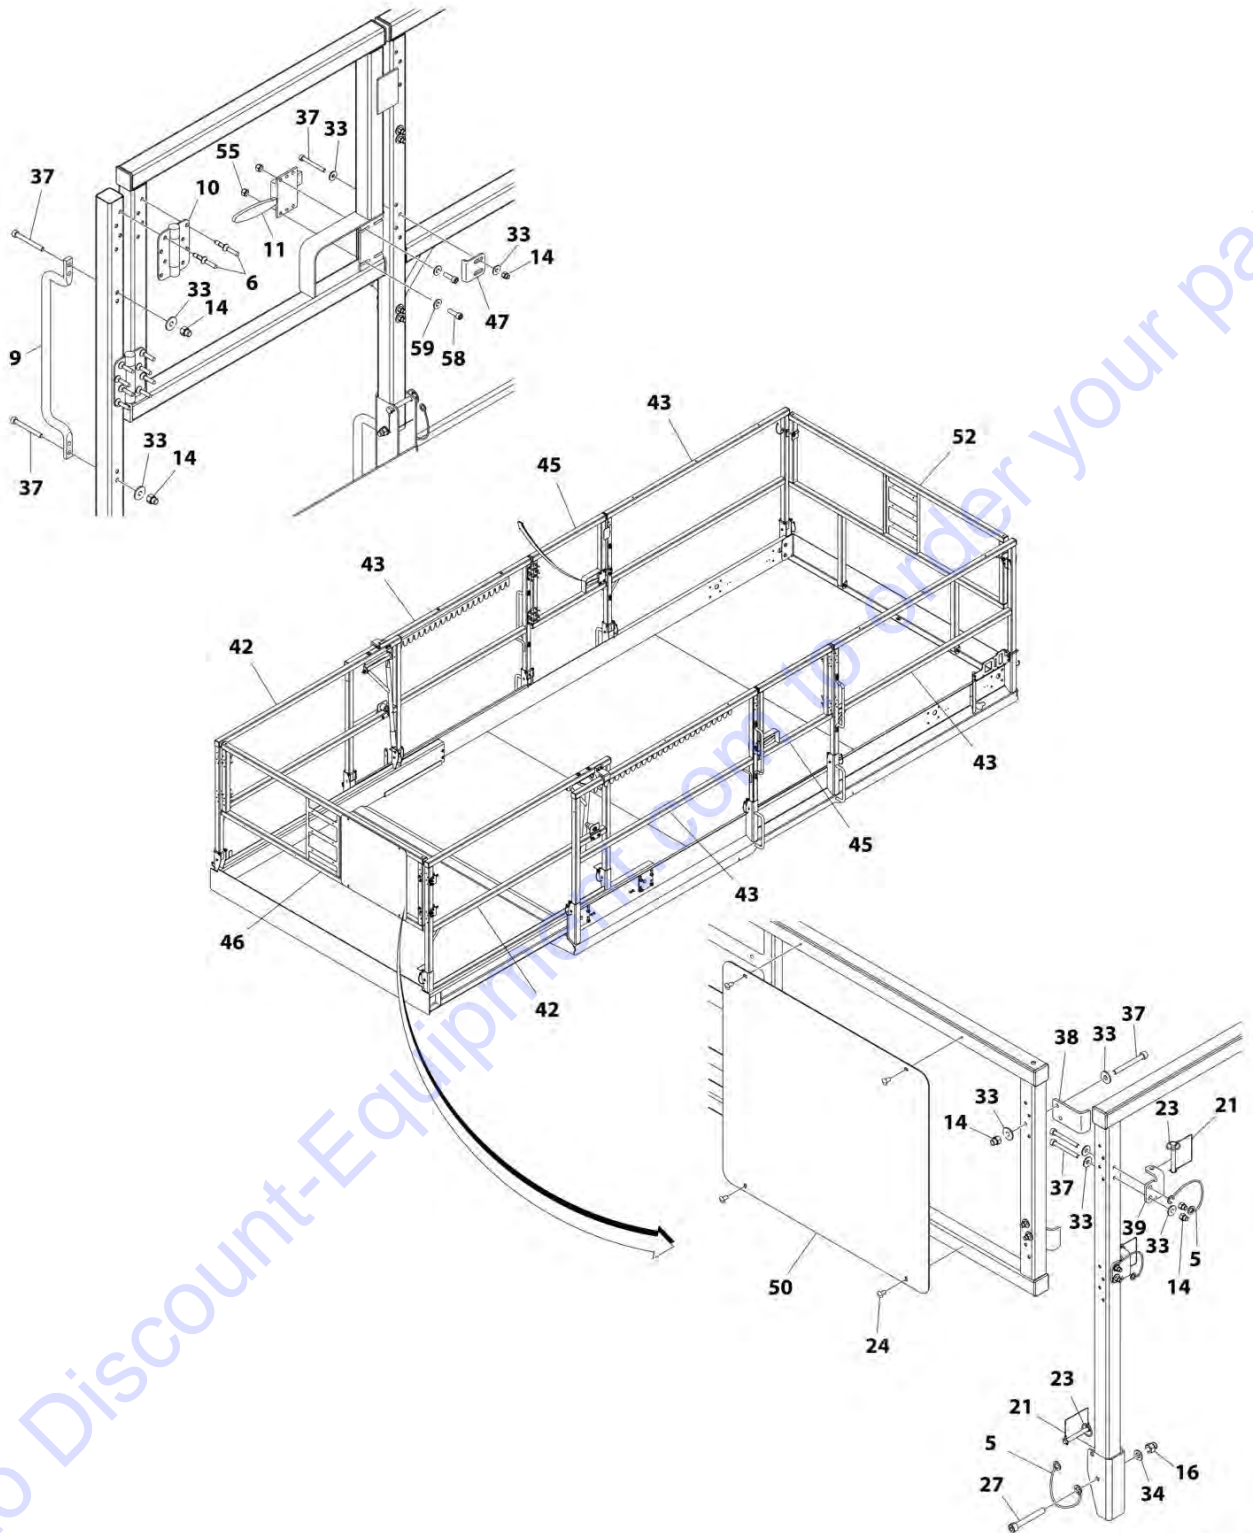

SECTION 5 - PLATFORM

ART_1001177758_20F2

SECTION 5 - PLATFORM

FIGURE 5-4. RAILS INSTALLATION - STANDARD PLATFORM WITH SINGLE EXTENSION

ITEM	PART NUMBER	QTY	DESCRIPTION	REV
	1001177758	Ref	RAILS INSTALLATION - STANDARD PLATFORM WITH SINGLE EXTENSION	G
3	0700619	AR	Bolt M6 x 55	
4	0760814	1	Bolt M8 x 30	
5	1060808	16	Lanyard	
6	2080040	48	Fastener, Blind	
7	2560088	AR	Grip, Handle	
8	2560172	1	Handle	
9	2560176	4	Handle, Grab	
10	2600285	6	Hinge, Self Closing	
11	2940074	2	Latch	
12	2940127	AR	Latch, Rubber Insert	
13	3290601	AR	Nut M6	
14	3290606	AR	Nut M6	
15	3290805	AR	Nut M8	
16	3290806	14	Nut M8	
17	3291005	4	Nut M10	
21	3421565	16	Pin	
22	3537609	AR	Plate, Pivot	
23	3760170	16	Ring, Split	
24	3820020	4	Rivet	
26	4031717	4	Capscrew M6 x 65	
27	4031916	AR	Capscrew M8 x 60	
32	4811700	4	Washer M6	
33	4811702	AR	Washer M6	
34	4811900	AR	Washer M8	
35	4811902	AR	Washer M8	
36	5251012	4	Bolt M10 x 25	
37	1001118878	AR	Capscrew M6 x 55	
38	1001179558	2	Bracket	
39	1001179559	2	Bracket	
40	1001179639	28	Plug	
41	1001179644	AR	Plate, Mounting	
42	1001179676	2	Rail, Extension Side	
43	1001179677	4	Rail, Platform Side	
44	1001179678	2	Pad	
45	1001179694	2	Gate	
46	1001179695	1	Rail, Extension end	
47	1001198325	2	Plate, Latch	
48	1001180986	1	Kickplate	
49	1001180987	AR	Bracket, Extension Stop	
50	1001180994	1	Plate, Billboard	
51	1001181001	2	Bracket, Latch	
52	1001181003	1	Rail, Platform End	
53	1001192382	AR	Screw	
54	0760610	AR	Bolt M6 x 20	
55	3290505	8	Nut M5	
56	3290605	AR	Nut M6	
57	3291006	AR	Nut M10	
58	4031607	8	Capscrew M5 x 16