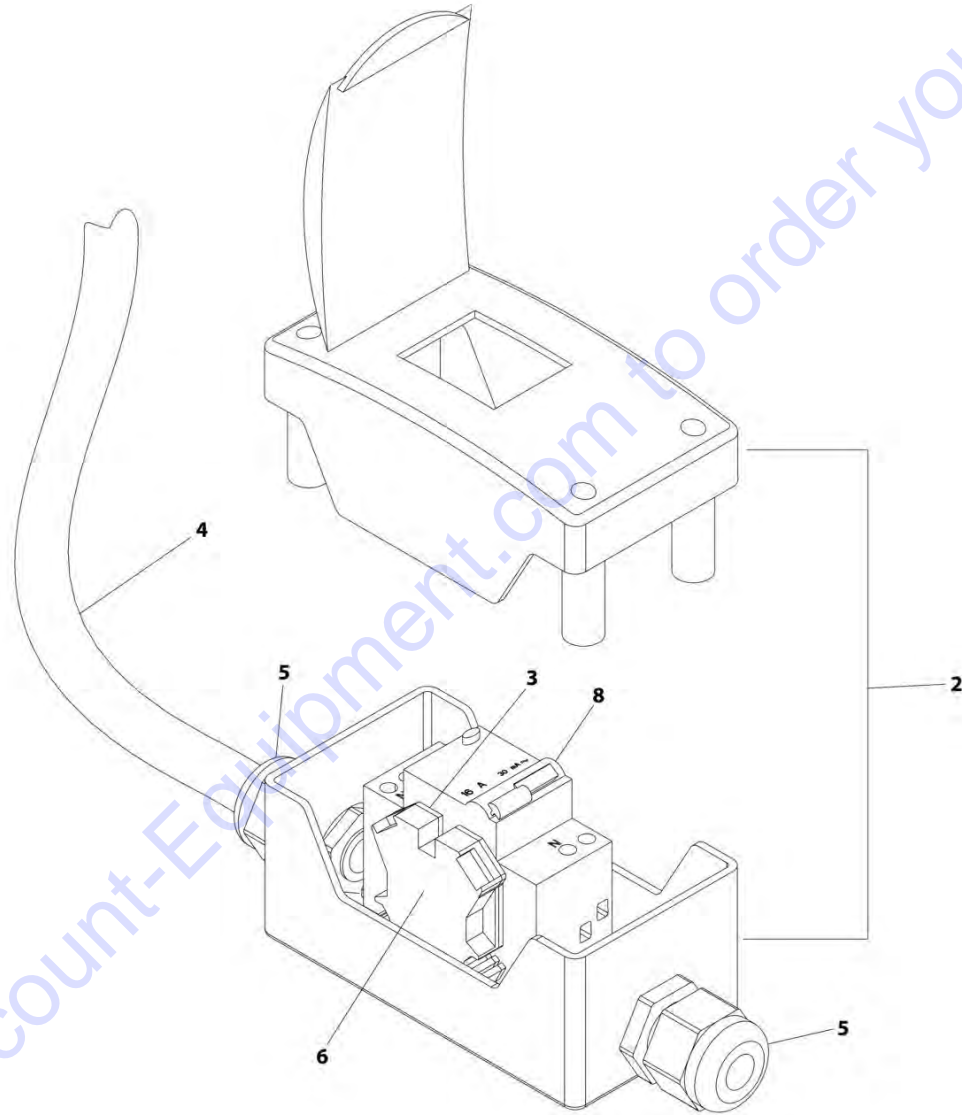

SECTION 8 - ELECTRICAL

FIGURE 8-14. BREAKER BOX KIT - SINGLE DOUBLE POLE BREAKER (SN E20000676 through E20000798)

ART_2902549

SECTION 8 - ELECTRICAL

FIGURE 8-14. BREAKER BOX KIT - SINGLE DOUBLE POLE BREAKER (SN E20000676 through E20000798)

ITEM	PART NUMBER	QTY	DESCRIPTION	REV
	2902549	Ref	BREAKER BOX KIT - 110/220V 16AMP BREAKER	F
2	0861880	1	Box	
3	4460956	1	Barrier, Terminal	
4	1060908	6 ft/1.8m	Cable, 12/3	
5	1001097150	2	Connector, Strain Relief	
6	4460957	1	Block, Terminal	
8	1001181045	1	Breaker, 16Amp	

Go to Discount-Equipment.com to order your parts