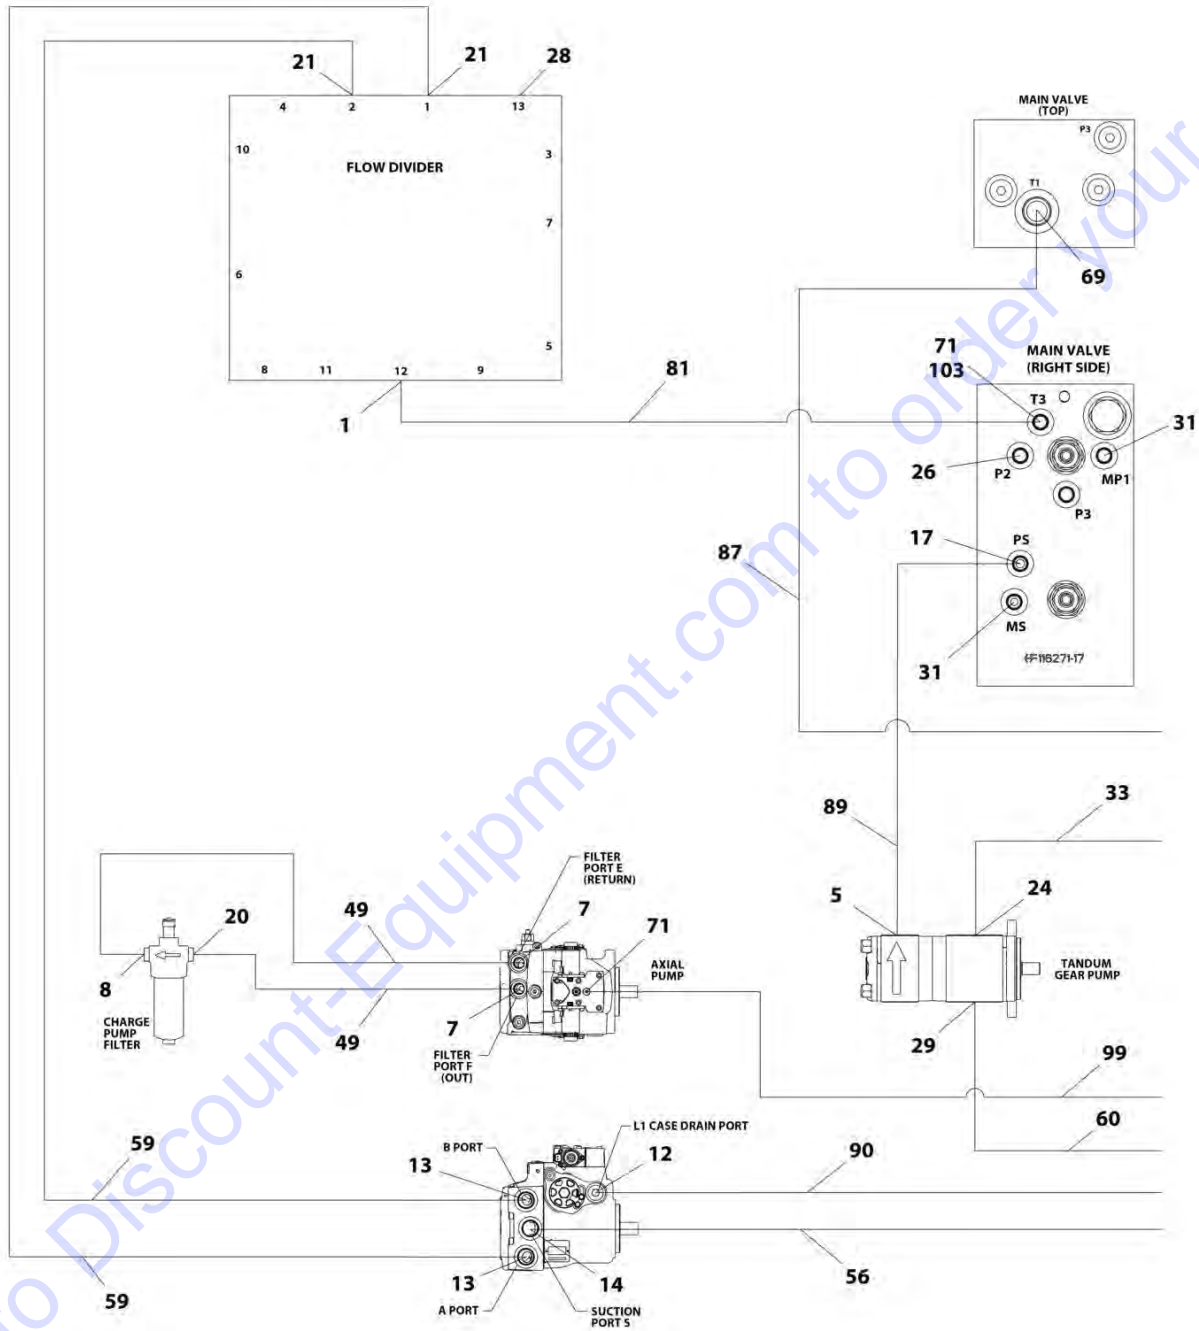

SECTION 7 - HYDRAULIC

FIGURE 7-2. HYDRAULIC DIAGRAM - OSCILLATING AXLE

ART_1001177750_10F7