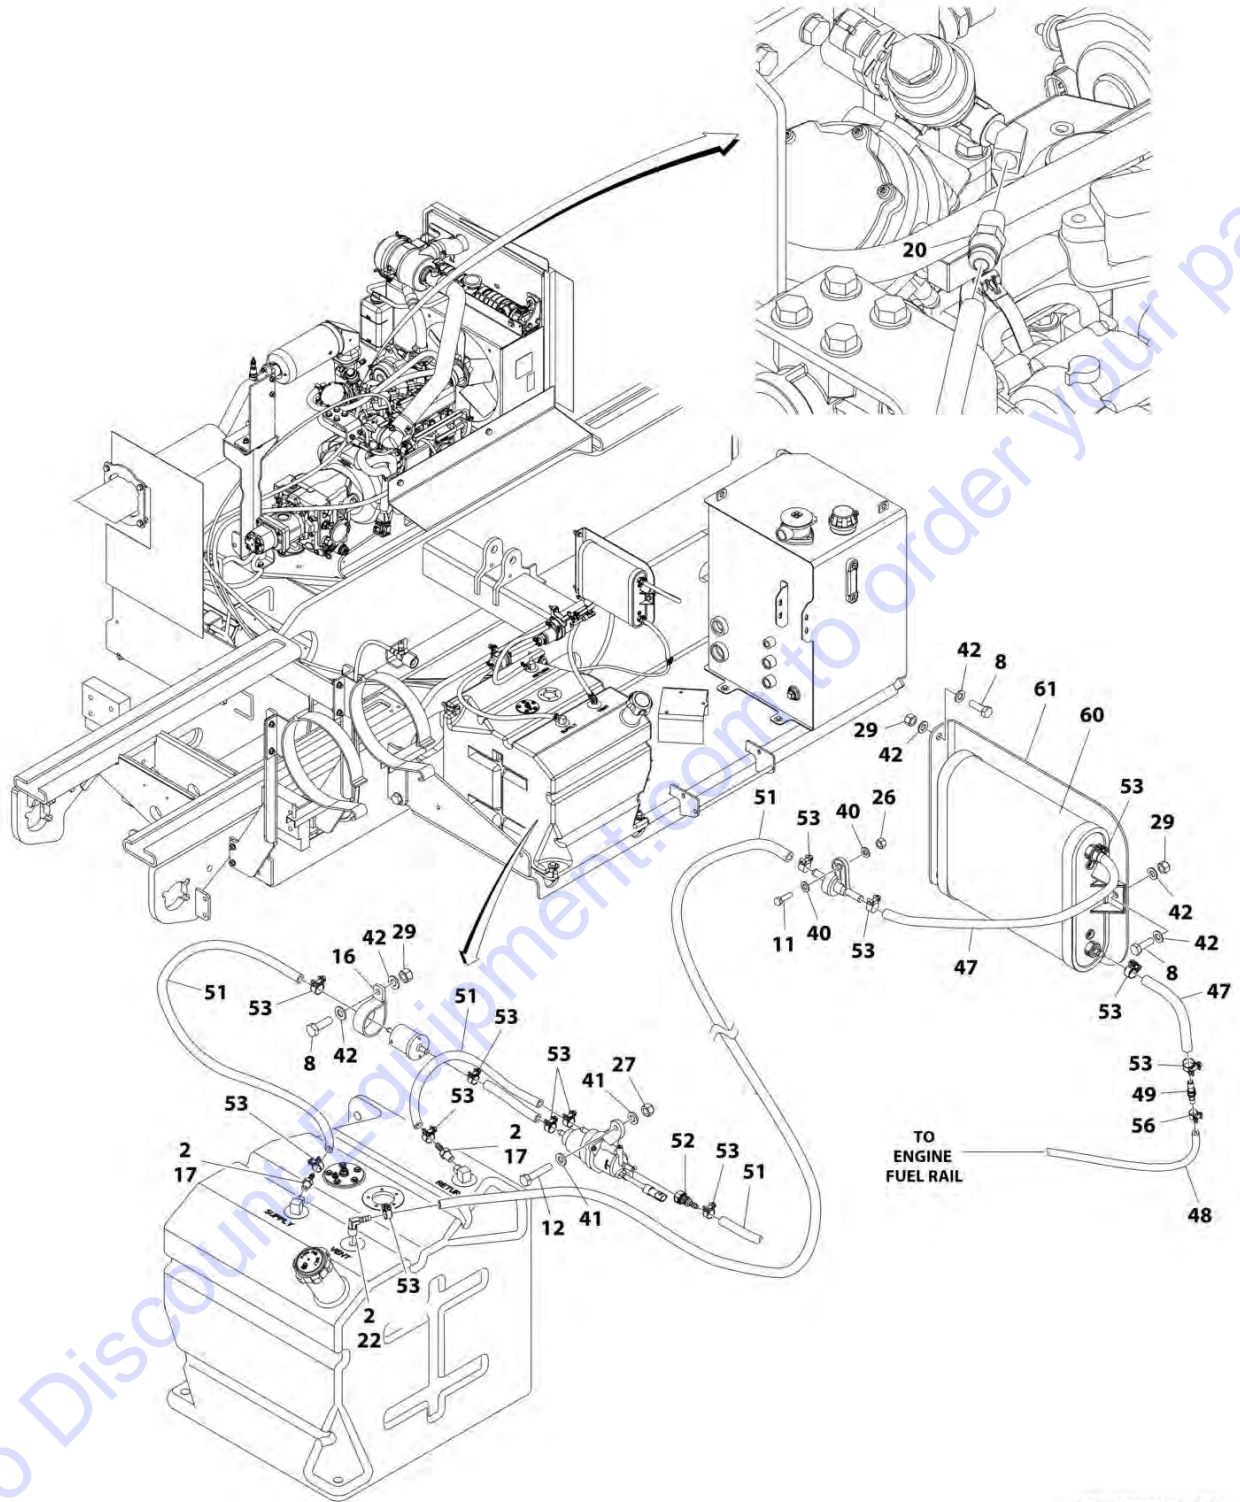

SECTION 3 - ENGINE

ART_1001231715_20F2

SECTION 3 - ENGINE

FIGURE 3-23. ENGINE INSTALLATION - KUBOTA GASOLINE WITH GENERATOR

ITEM	PART NUMBER	QTY	DESCRIPTION	REV
	1001231715	Ref	ENGINE INSTALLATION - KUBOTA GASOLINE	D
1	0100011	AR	Compound, Locking	
2	0100020	AR	Sealant	
3	0100051	AR	Grease, Battery Terminal	
4	0400075	1	Battery	
5	0761010	3	Bolt M10 x 20	
6	0641610	9	Bolt 3/8 x 1-1/4	
7	0641612	1	Bolt 3/8 x 1-1/2	
8	0700812	7	Bolt M8 x 25	
9	0701047	2	Bolt M10 x 300	
10	0741010	2	Screw 10 x 1-1/4	
11	0760512	1	Bolt M5 x 25	
12	0760614	3	Bolt M6 x 30	
13	0761617	1	Bolt M16 x 45	
14	1320061	1	Clamp	
15	1320220	1	LP Clamp Kit	
16	1320265	1	Clamp	
17	2180348	2	Fitting, NPT/Barbed	
18	2180387	1	Fitting, Tank Connector	
19	2180389	1	Fitting, Relief Valve - LP	
20	2180418	2	Fitting	
21	2220290	1	Fitting, Tee	
22	2221176	1	Fitting, 90	
23	2300004	AR	Coolant (Not Shown)	
24	2400044	1	Block, Fuse Mounting	
25	2720611	1	Hose	
26	3290505	1	Nut M5	
27	3290605	3	Nut M6	
28	3290801	2	Nut M8	
29	3290805	5	Nut M8	
30	3291001	2	Nut M10	
31	3291605	1	Nut M16	
32	3300408	2	Nut	
33	3311605	10	Nut 3/8	
34	3422669	1	Pin	
35	3573440	2	Plate, Mounting	
36	3841143	1	Keeper Pin	
37	3980007	1	Seat, Battery	
38	4711400	2	Washer 1/4	
39	4711600	AR	Washer 3/8	
40	4811600	2	Washer M5	
41	4811700	6	Washer M6	
42	4811900	14	Washer M8	
43	4812300	2	Washer M16	
44	5241000	5	Washer M10	
45	8303511	1	Capscrew M10 x 20	
46	1001208874	1	Filter, Charge Pump	
46	70010383	1	Element (Includes O-Ring)	
47	1001129255	30 in/ 75 cm	Hose