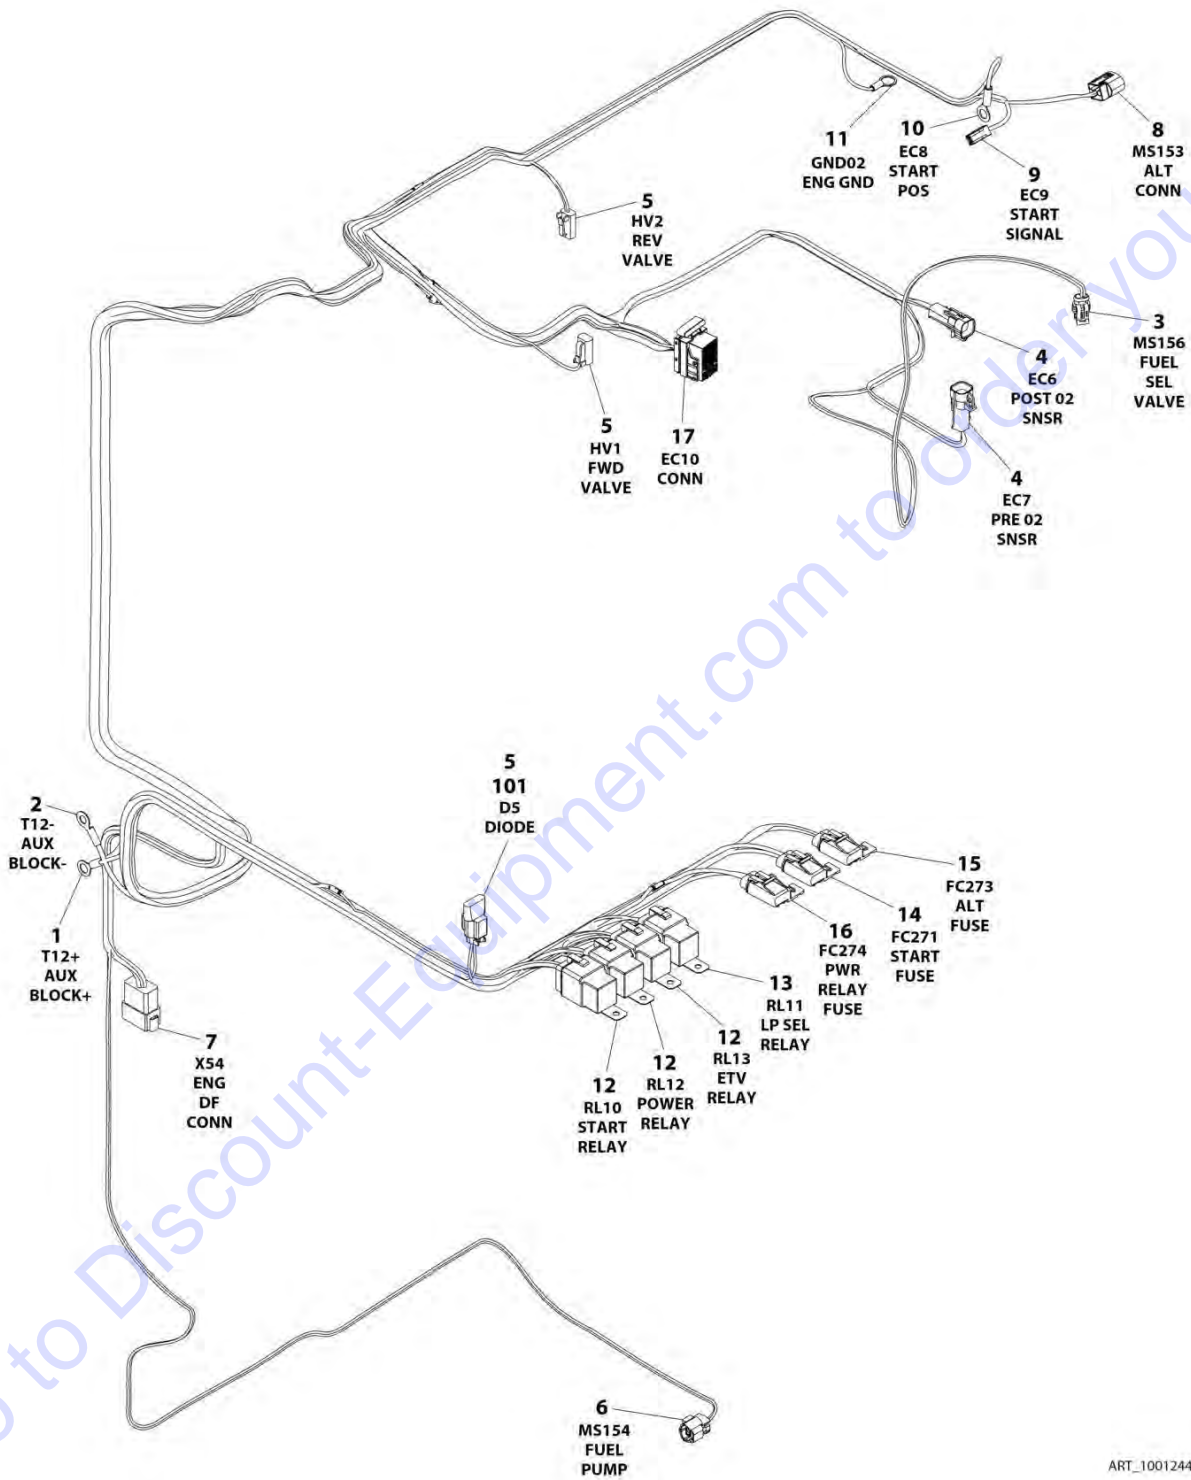

SECTION 8 - ELECTRICAL

FIGURE 8-19. ENGINE HARNESS - KUBOTA GASOLINE

ART_1001244349

SECTION 8 - ELECTRICAL

FIGURE 8-19. ENGINE HARNESS - KUBOTA GASOLINE

ITEM	PART NUMBER	QTY	DESCRIPTION	REV
	1001244349	Ref	ENGINE HARNESS - KUBOTA GASOLINE	B
1	8220164	1	Terminal, Ring	
2	8220045	1	Terminal, Ring	
3	4461118	1	Plug, Male - 2 Position	
3	1001107854	2	Terminal	
3	1001116763	2	Seal	
4	1001184722	2	Receptacle, Female - 4 Position	
4	1001116749	8	Terminal	
4	4460608	8	Seal	
5	4460891	3	Plug, Male - 2 Position	
5	4460465	6	Socket, Female	
6	1001184832	1	Connector - 2 Position	
6	1001118658	2	Terminal	
6	1001205250	2	Seal	
7	4460970	1	Connector - 12 Position	
7	4460464	8	Pin, Male	
7	4460943	3	Pin, Male	
7	4460941	1	Pin, Male	
8	1001125748	1	Connector - 3 Position	
8	1001125773	3	Terminal	
8	1001129772	2	Seal	
9	1001184768	1	Housing, Terminal	
9	1001184769	1	Terminal	
10	1001117110	1	Terminal, Ring	
11	8220111	1	Terminal, Ring	
12	1001117025	3	Relay with Connector	
12	3740080	3	Relay	
12	1001116734	4	Terminal	
12	1001116732	6	Terminal	
12	1001116733	2	Terminal	
13	1001118282	1	Relay with Connector	
13	3740080	1	Relay	
13	1001116733	2	Terminal	
13	1001116732	2	Terminal	
13	1001128128	1	Plug, Terminal	
14	1001118938	1	Fuseholder with 40 Amp Fuse and Mounting Bracket	
14	See Note	1	Fuse - 40 Amp (Note: Purchase Locally)	
14	1001116752	2	Terminal	
15	1001117078	1	Fuseholder with 5 Amp Fuse and Mounting Bracket	
15	See Note	1	Fuse - 5 Amp (Note: Purchase Locally)	
15	1001116732	AR	Terminal	
16	1001117070	1	Fuseholder with 30 Amp Fuse and Mounting Bracket	
16	See Note	1	Fuse - 30 Amp (Note: Purchase Locally)	
16	1001116752	2	Terminal	
17	1001184705	1	Connector - 42 Position	
17	1001187455	4	Terminal	
17	1001184718	4	Terminal	
17	1001166702	1	Terminal	
17	1001184716	10	Terminal	
17	1001184717	2	Terminal