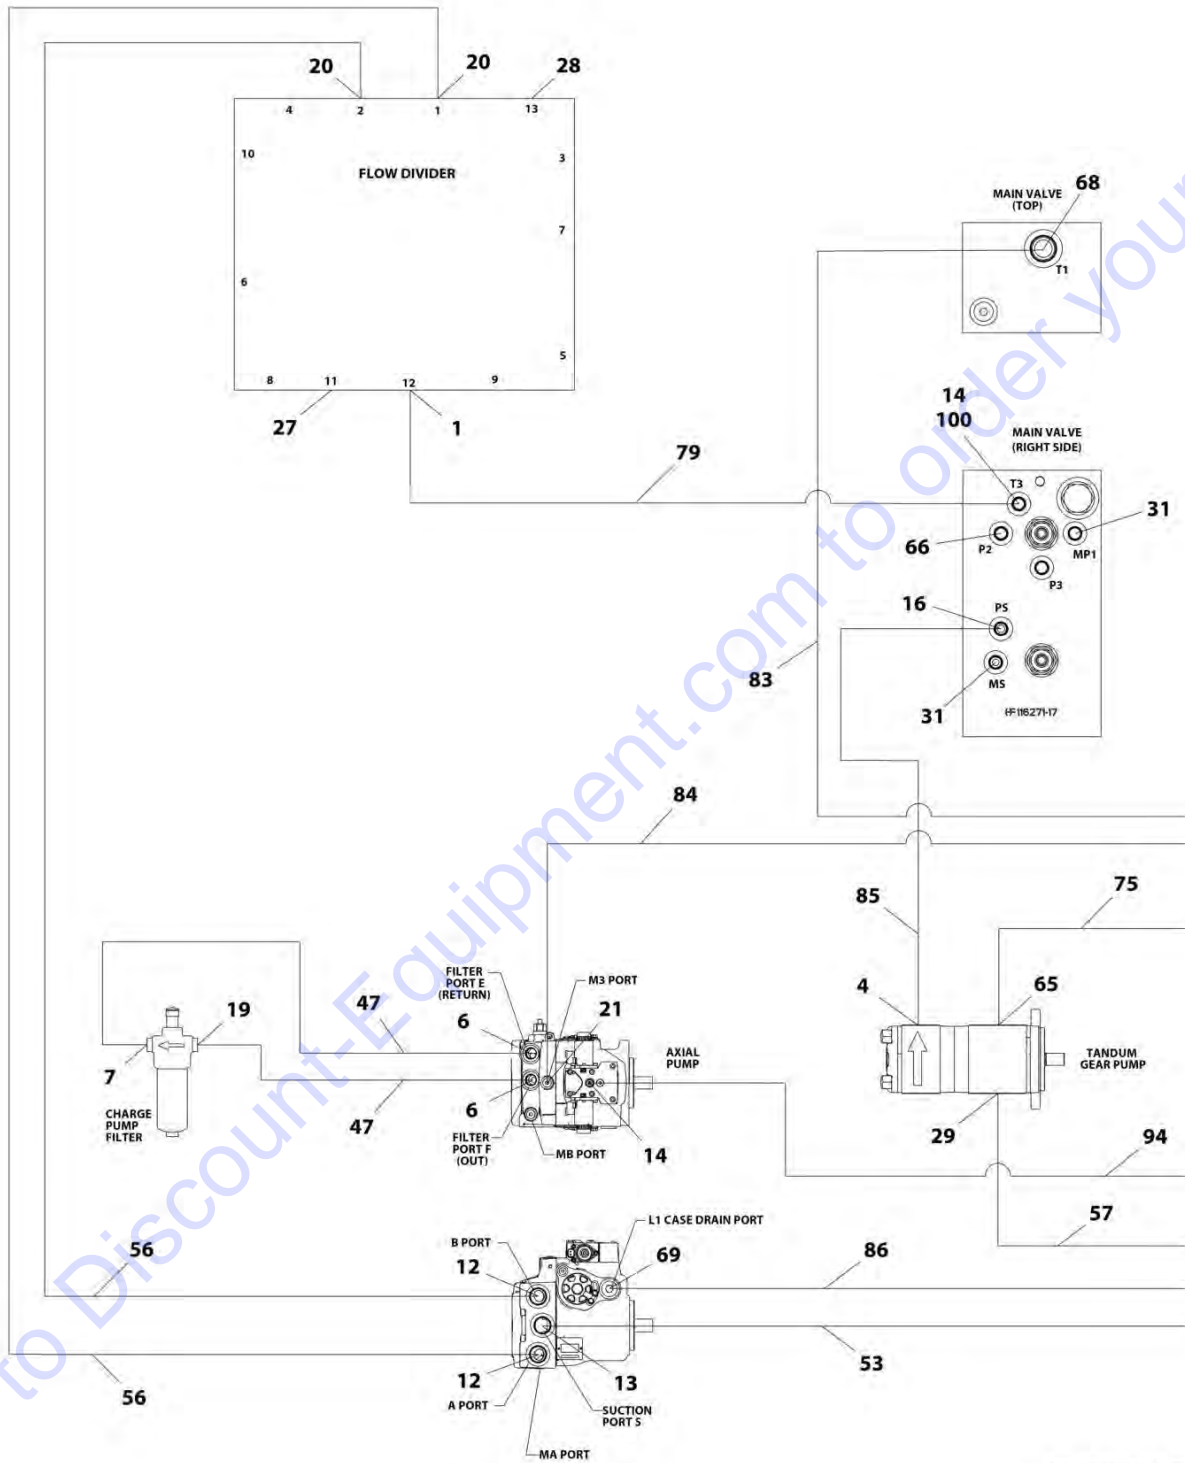

SECTION 7 - HYDRAULIC

FIGURE 7-1. HYDRAULIC DIAGRAM - FIXED AXLE

ART_1001179071_10F5