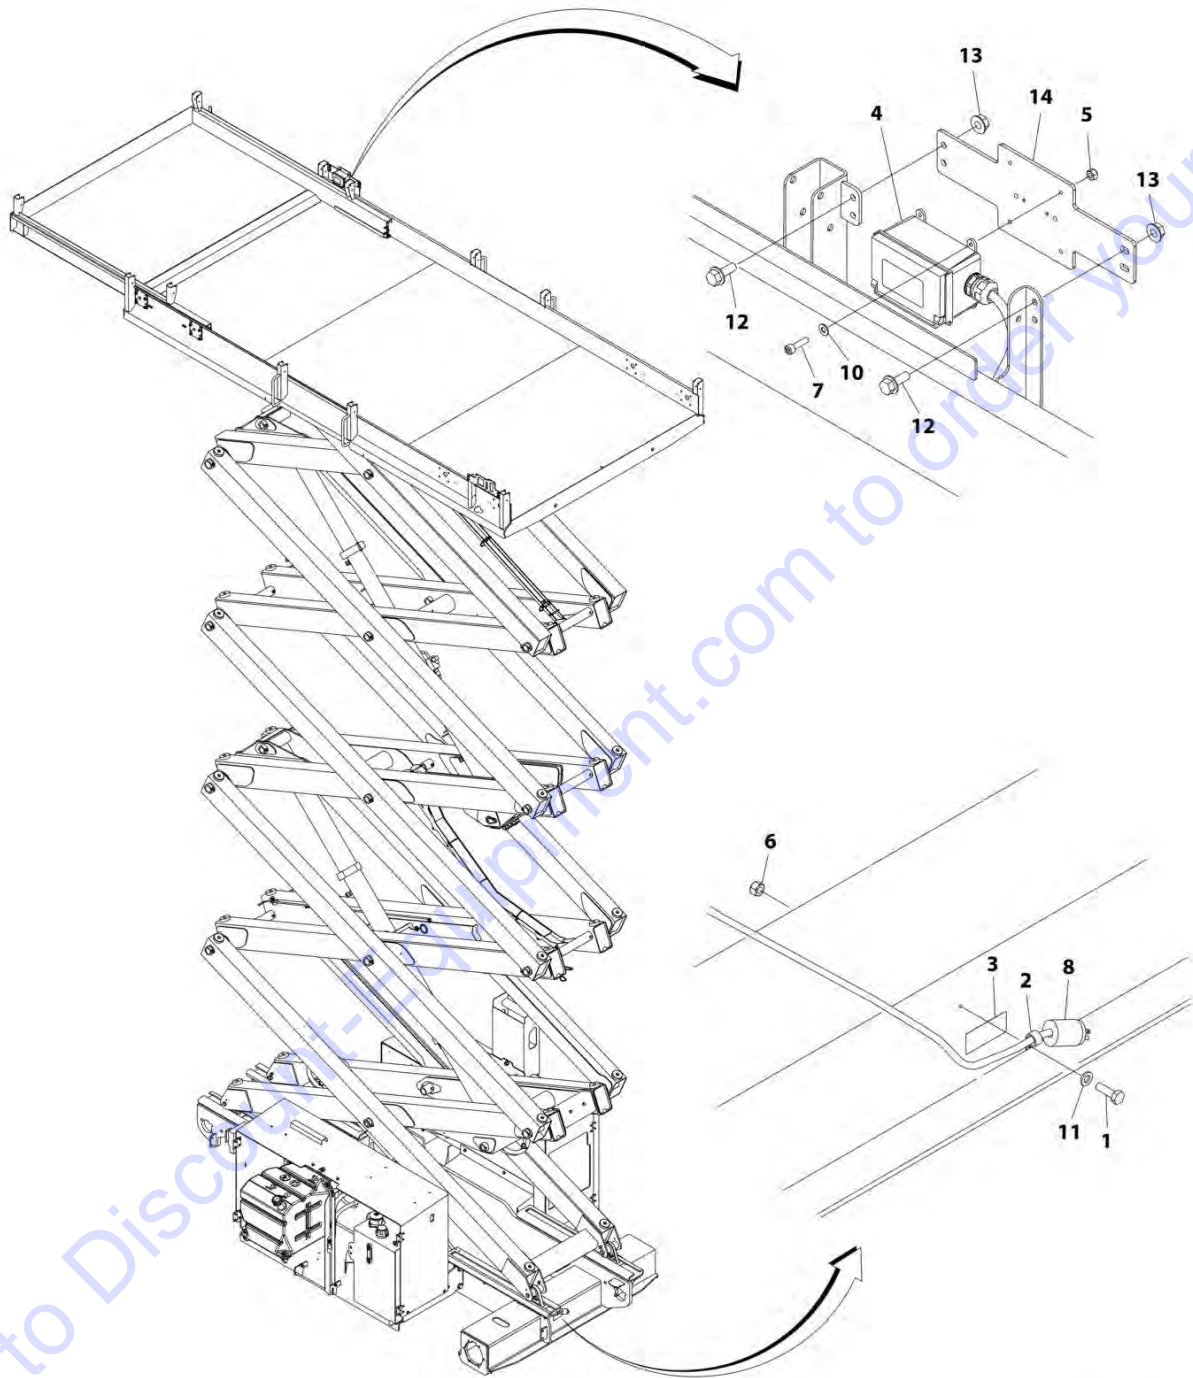

SECTION 8 - ELECTRICAL

FIGURE 8-2. AC BOX AT PLATFORM INSTALLATION - 110V GFI (ANSI AND ANSI EXPORT SPECS)

ART_1001207511

SECTION 8 - ELECTRICAL

FIGURE 8-2. AC BOX AT PLATFORM INSTALLATION - 110V GFI (ANSI AND ANSI EXPORT SPECS)

ITEM	PART NUMBER	QTY	DESCRIPTION	REV
	1001207511	Ref	AC BOX AT PLATFORM INSTALLATION - 110V GFI (ANSI AND ANSI EXPORT SPECS)	A
1	0760610	1	Bolt M6 x 20	
2	1320224	1	Clamp	
3	1703464	1	Decal - AC Power	
4	2902431	1	Receptacle Box Kit (See Separate Breakdown in this Section)	
5	3290405	4	Nut M4	
6	3290605	1	Nut M6	
7	4031507	4	Bolt M4 x 16	
8	4460138	1	Plug	
9	4460315	3	Terminal (Not Shown)	
10	4811400	4	Washer M4	
11	4811700	1	Washer M6	
12	0780608	4	Bolt M6 x 16	
13	5260600	4	Nut M6	
14	1001207520	1	Bracket	

Go to Discount-Equipment.com to order your parts