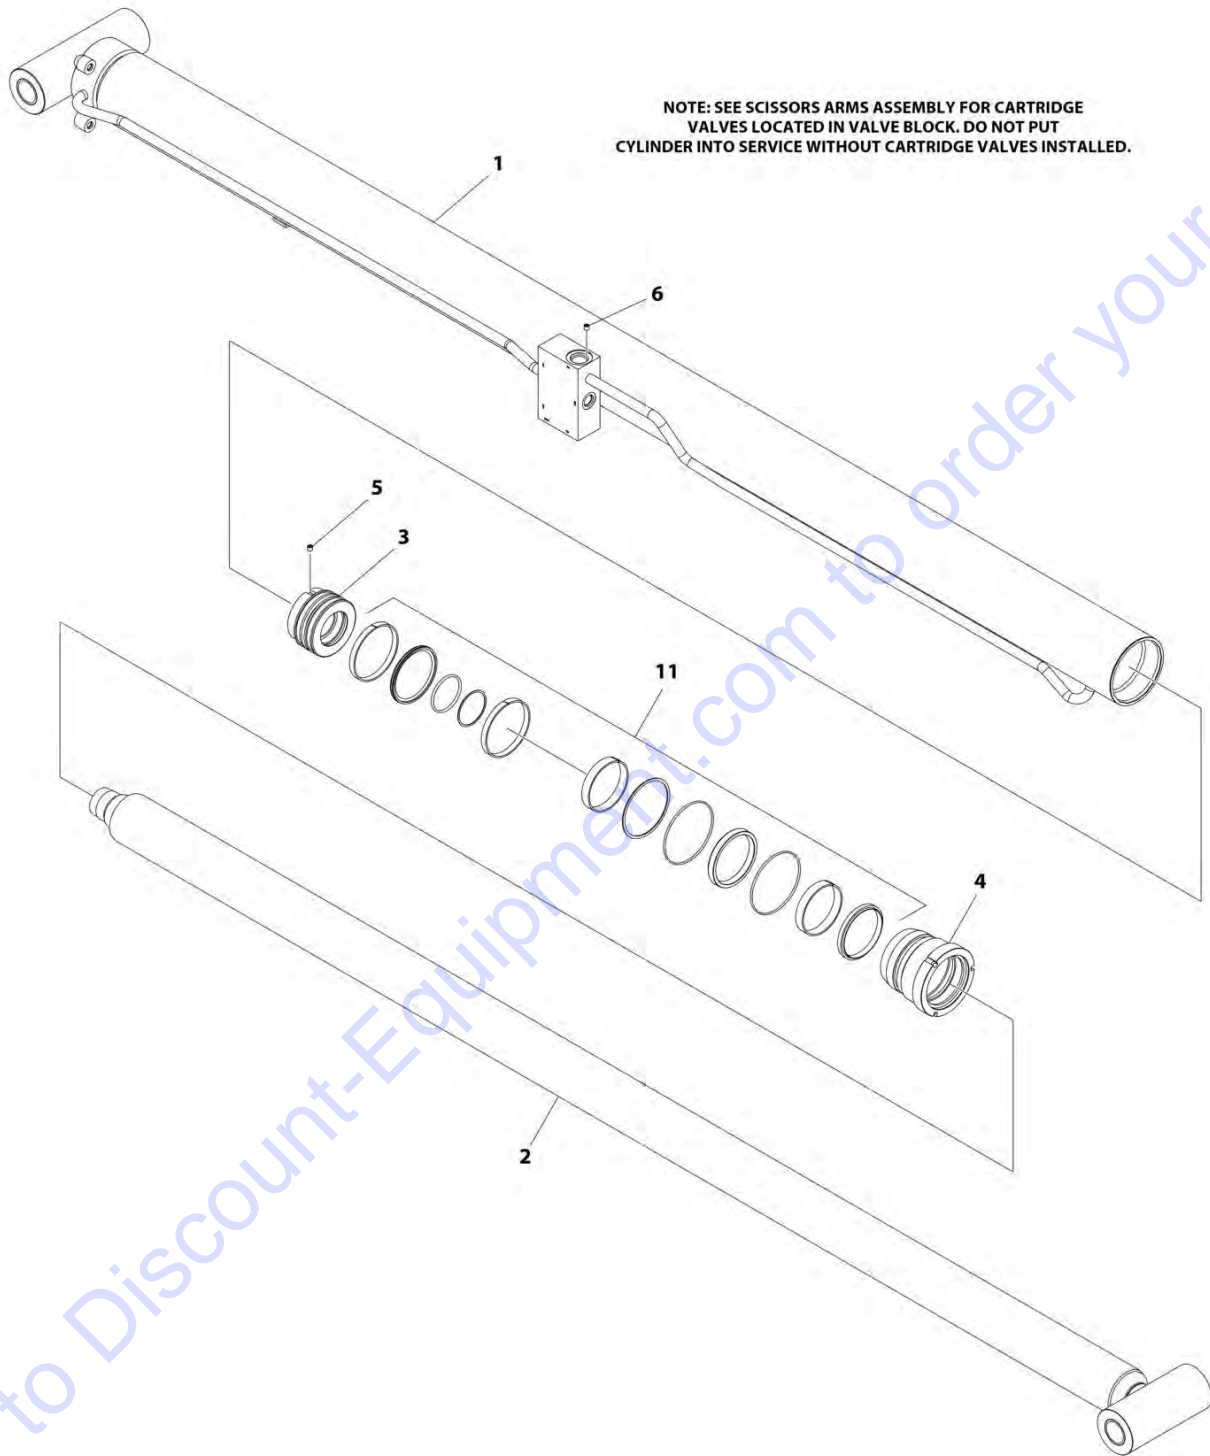

SECTION 6 - CYLINDER

FIGURE 6-3. UPPER LIFT CYLINDER

ART_1001225369

SECTION 6 - CYLINDER

FIGURE 6-3. UPPER LIFT CYLINDER

ITEM	PART NUMBER	QTY	DESCRIPTION	REV
	1001225369	Ref	UPPER LIFT CYLINDER	B
		Ref	Note: Original Cylinder May Have Been Replaced with Service Replacement. Identify PN Stamped on Cylinder Before Ordering Parts.	
1	See Note	NSS	Barrel (Note: Use p/n 1001225369)	
2	70005378	1	Rod	
3	70005376	1	Piston	
4	70005377	1	Head	
5	70023915	1	Screw	
6	70006843	1	Orifice	
11	70005375	1	Seal Kit - 1001225369 Cylinder	

Go to Discount-Equipment.com to order your parts