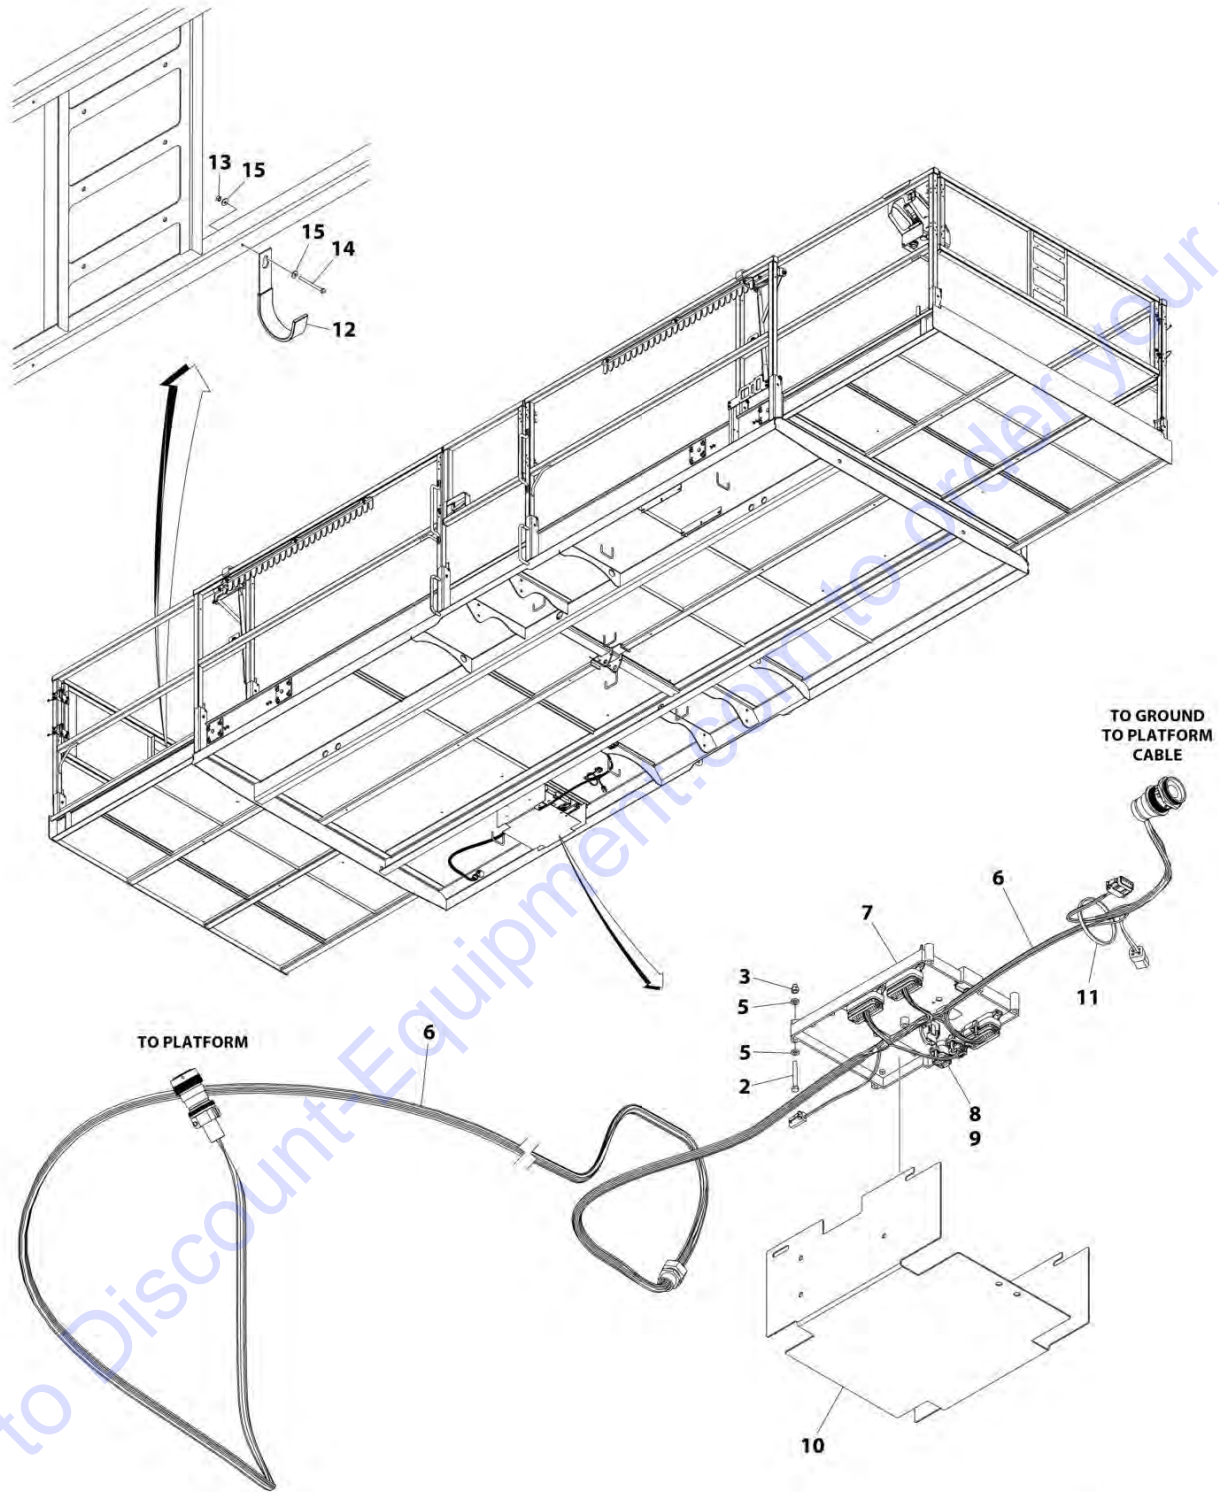

SECTION 5 - PLATFORM

FIGURE 5-10. PLATFORM MODULE INSTALLATION

ART_1001177754

SECTION 5 - PLATFORM

FIGURE 5-10. PLATFORM MODULE INSTALLATION

ITEM	PART NUMBER	QTY	DESCRIPTION	REV
	1001177754	Ref	PLATFORM MODULE INSTALLATION	F
1	0100011	AR	Compound, Locking (Not Shown)	
2	0760618	4	Bolt M6 x 50	
3	3290606	4	Nut M6	
3	3290607	4	Nut M6	
4	4240033	10	Tie-Strap (Not Shown)	
5	5240600	8	Washer M6	
6	1001236162	1	Platform Module to Console Box Harness (See Separate Breakdown in ELECTRICAL SECTION)	
7	1001235098	1	Module, Platform (Note: Re-calibration Required when Replaced)	
8	4460905	8	Plug, Terminal	
9	1001116946	1	Connector - 8 Position	
10	1001237058	1	Bracket	
11	4240018	AR	Tie-Strap	
12	2700100	1	Hook	
13	3290405	AR	Nut M4	
14	4010418	AR	Bolt M4 x 50	
15	1001091102	AR	Washer M4	

Go to Discount-Equipment.com to order your parts