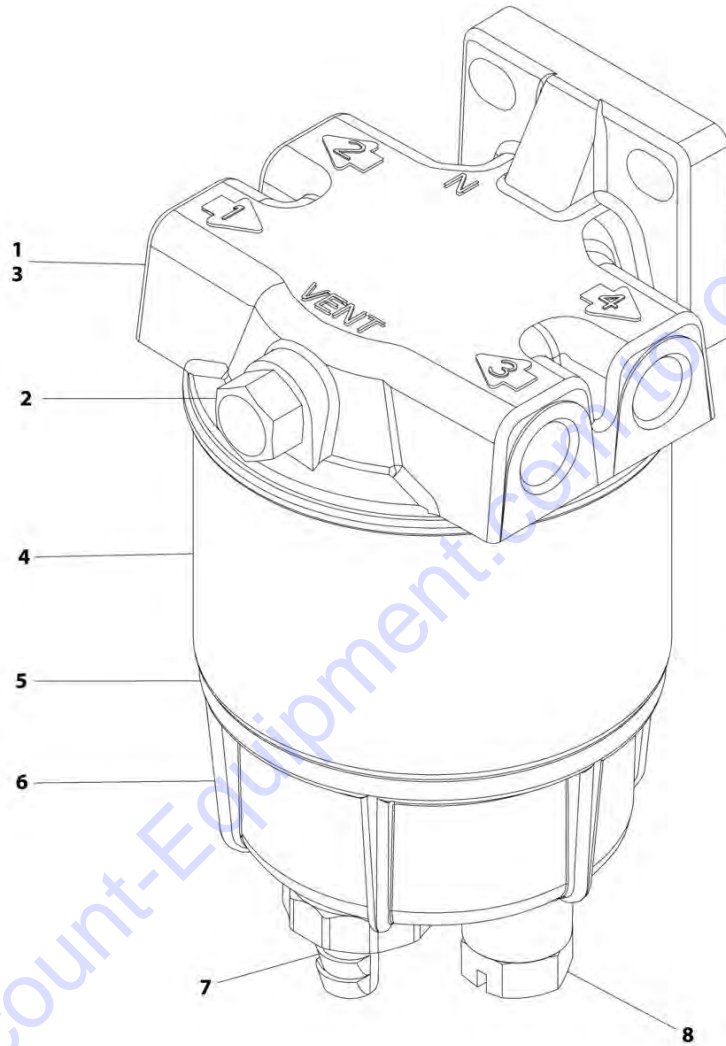

SECTION 3 - ENGINE

FIGURE 3-27. FUEL/WATER SEPARATOR ASSEMBLY - DIESEL ENGINES

ART_1001190609

SECTION 3 - ENGINE

FIGURE 3-27. FUEL/WATER SEPARATOR ASSEMBLY - DIESEL ENGINES

ITEM	PART NUMBER	QTY	DESCRIPTION	REV
	1001190609	Ref	FUEL/WATER SEPARATOR ASSEMBLY - DIESEL ENGINES	A
1	70005293	1	Head, Mounting	
2	70005294	1	Plug	
3	70005295	1	Gasket, Head	
4	70005296	1	Element	
5	70005297	1	O-Ring	
6	70002901	1	Bowl	
7	70004070	1	Drain, Self Venting	
8	70004069	1	Plug	

Go to Discount-Equipment.com to order your parts