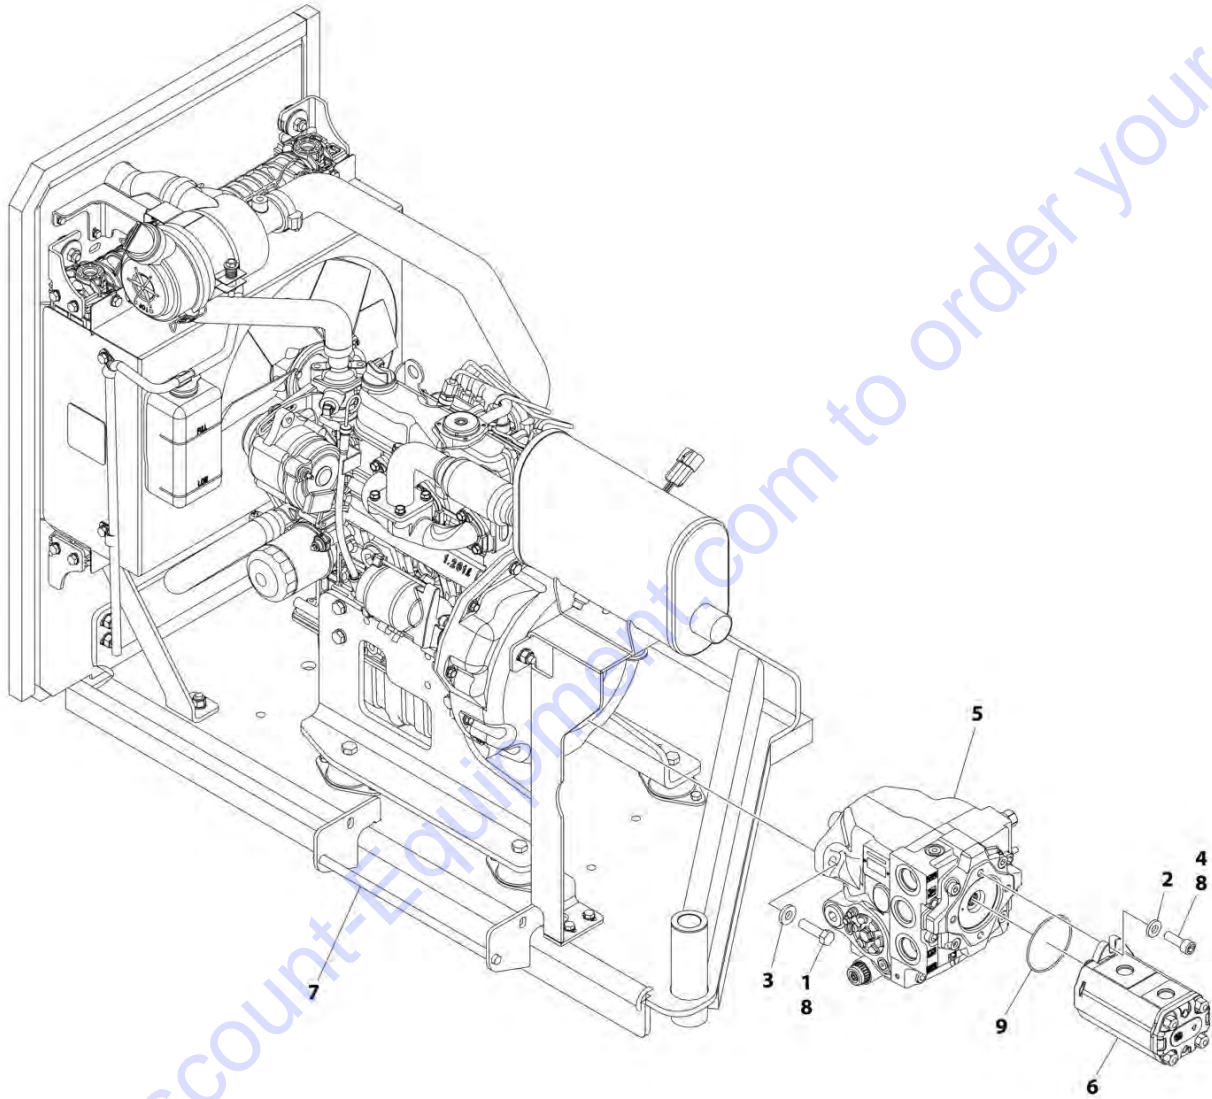

SECTION 3 - ENGINE

FIGURE 3-14. ENGINE AND PUMP SUB-ASSEMBLY - KUBOTA DIESEL T4F WITH GENERATOR (SN E200000676 through E200000722)

ART_1001231713

SECTION 3 - ENGINE

FIGURE 3-14. ENGINE AND PUMP SUB-ASSEMBLY - KUBOTA DIESEL T4F WITH GENERATOR (SN E200000676 through E200000722)

ITEM	PART NUMBER	QTY	DESCRIPTION	REV
	1001231713	Ref	ENGINE AND PUMP SUB-ASSEMBLY - KUBOTA DIESEL T4F	B
1	0641814	2	Bolt 1/2 x 1-3/4	
2	4891600	2	Washer 3/8	
3	4891800	2	Washer 1/2	
4	83191040	2	Capscrew M10 x 30	
5	1001101331	1	Piston Pump Assembly (See Separate Breakdown in this Section)	
6	1001181393	1	Gear Pump Assembly	
6	7023929	1	Seal Kit - 1001181393 Pump (Note: Seal Kit is only service component available)	
7	1001231714	NLA	Engine Assembly - Kubota Diesel T4F (Use p/n 1001238777) (See Separate Breakdown in this Section)	
7	1001238777	1	Engine Assembly - Kubota Diesel T4F (See Separate Breakdown in this Section)	
8	0100011	AR	Compound, Locking	
9	3790152	1	O-Ring	

Go to Discount-Equipment.com to order your parts