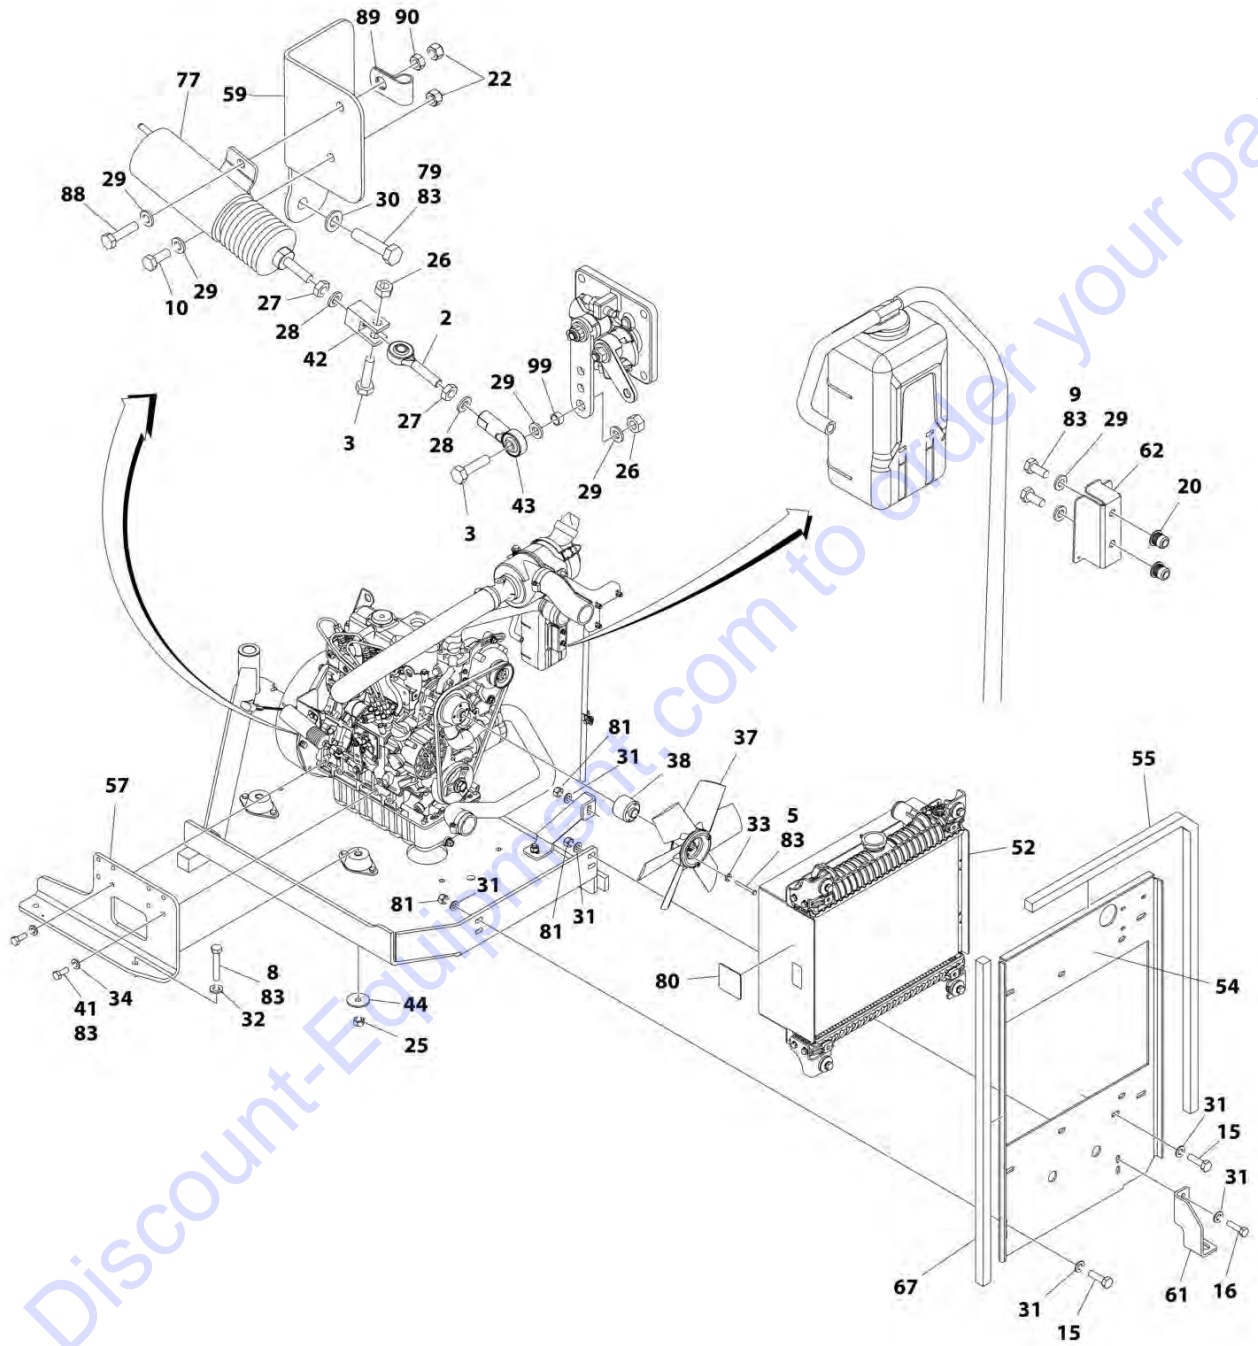

SECTION 3 - ENGINE

ART_1001184392_20F2

SECTION 3 - ENGINE

FIGURE 3-11. ENGINE ASSEMBLY - KUBOTA DIESEL T4F (SN E200000676 through E200000722)

ITEM	PART NUMBER	QTY	DESCRIPTION	REV
	1001184392	Ref	ENGINE ASSEMBLY - KUBOTA DIESEL T4F	O
1	0340045	1	Band, Mounting	
2	0440334	1	Bearing	
3	0641408	2	Bolt 1/4 x 1	
4	0700610	AR	Bolt M6 x 20	
5	0700620	4	Bolt M6 x 60	
8	0701222	4	Bolt M12 x 70	
9	0760607	2	Bolt M6 x 14	
10	0760608	AR	Bolt M6 x 16	
10	0760610	AR	Bolt M6 x 20	
12	0760808	10	Bolt M8 x 16	
15	0761015	4	Bolt M10 x 35	
16	0761016	6	Bolt M10 x 40	
17	0961986	2	Bearing, Flange	
19	1001191832	AR	Nut M8	
20	1001176636	AR	Nut M6	
21	3290605	AR	Nut M6	
23	3290805	AR	Nut M8	
24	3291001	4	Nut M10	
25	3291201	4	Nut M12	
26	3311405	2	Nut 1/4	
27	3321402	2	Nut 1/4	
28	4761400	2	Washer 1/4	
29	4811700	AR	Washer M6	
30	4811900	AR	Washer M8	
31	4812000	18	Washer M10	
32	5241200	4	Washer M12	
33	5240600	4	Washer M6	
34	5241000	8	Washer M10	
35	8405104	5	Clamp	
36	85941016	2	Clamp	
37	1001118538	1	Fan	
38	1001118539	1	Fan, Spacer	
39	1001118580	1	Sensor, Speed	
40	1001118675	1	Housing, Coupling Kit (See Separate Breakdown in this Section)	
41	1001118746	8	Bolt M10 x 25	
42	1001118881	1	Clevis, Linkage	
43	1001118925	1	Bearing	
44	1001168018	4	Washer	
46	1001169138	6	Pad	
47	1001169967	2	Bracket, Radiator	
48	1001170035	2	Bracket, Radiator	
49	1001187235	4	Mount, Motor	
51	1001224430	NLA	Engine Components - Kubota Diesel T4F (Use p/n 1001238770) (See Separate Breakdown in this Section)	
51	1001238770	1	Engine Components - Kubota Diesel T4F (See Separate Breakdown in this Section)	
52	1001220957	1	Radiator	
53	1001181649	1	Tray, Engine	
54	1001181658	1	Plate, Radiator Mounting