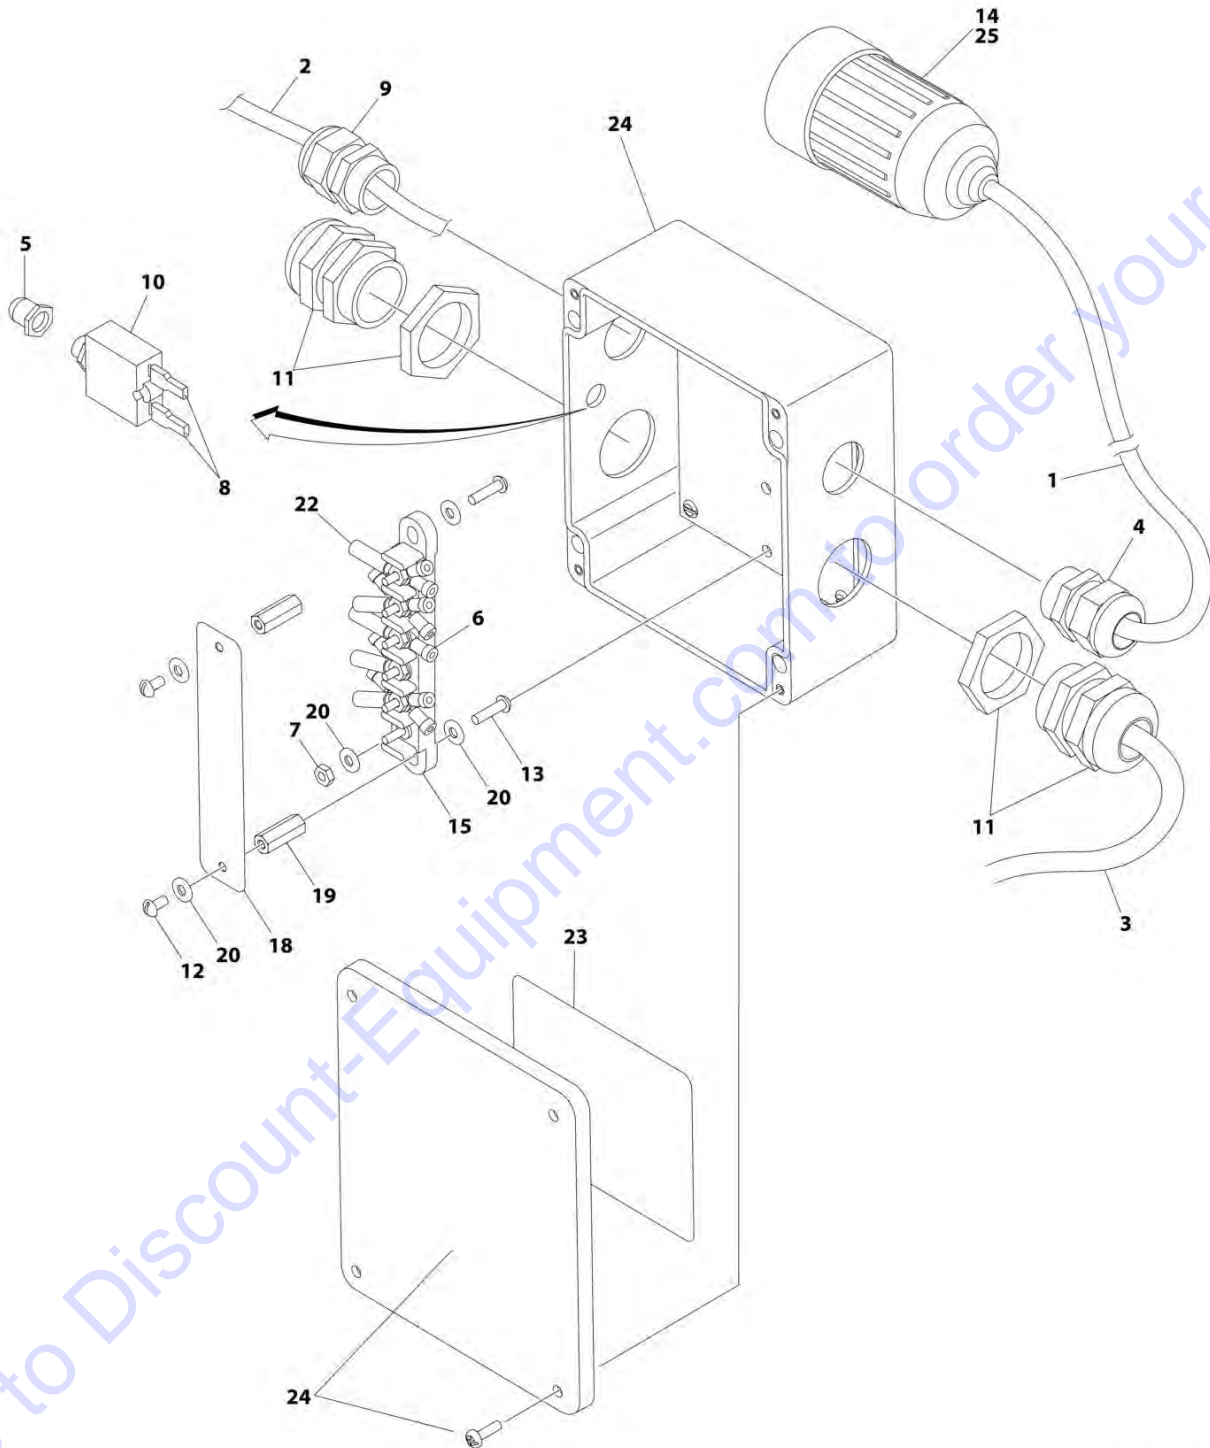

SECTION 3 - ENGINE

FIGURE 3-40. JUNCTION BOX ASSEMBLY - 7500W GENERATOR (ALL SPECS EXCEPT AUSTRALIAN AND CE SPECS)

ART_1001187228

SECTION 3 - ENGINE

FIGURE 3-40. JUNCTION BOX ASSEMBLY - 7500W GENERATOR (ALL SPECS EXCEPT AUSTRALIAN AND CE SPECS)

ITEM	PART NUMBER	QTY	DESCRIPTION	REV
	1001187228	Ref	JUNCTION BOX ASSEMBLY - 7500W GENERATOR (ALL SPECS EXCEPT AUSTRALIAN AND CE SPECS)	A
1	1060343	6.8 ft/ 2m	Cable, Electrical - 10/4	
2	1060494	6.8 ft/ 2m	Cable, Electrical - 12/3	
3	1060708	6.8 ft/ 2m	Cable, Electrical - 10/3	
4	1321692	1	Strain Relief, Terminal	
5	3300396	1	Cover, Fuse	
6	4460068	10	Terminal	
7	3311001	6	Nut, #10-24	
8	4460483	2	Terminal	
9	4460425	1	Strain Relief, Terminal	
10	4360070	1	Circuit Breaker - 15Amp	
11	4460426	2	Connector, Strain Relief	
12	10702077	2	Screw, #10-32 X 3/8	
13	10702082	2	Screw, #10-32 X 3/4	
14	4460963	1	Connector, Turnlock	
15	1001157520	1	Block, Terminal - 6 Pole	
18	1001158007	1	Cover	
19	1001158008	2	Stand-Off	
20	4711000	10	Washer, #10	
22	8220022	5	Terminal, #10 Stud	
23	1001157528	1	Decal - Wiring Schematic	
24	1001187232	1	Box, Junction	
25	1671092	1	Cover, Connector