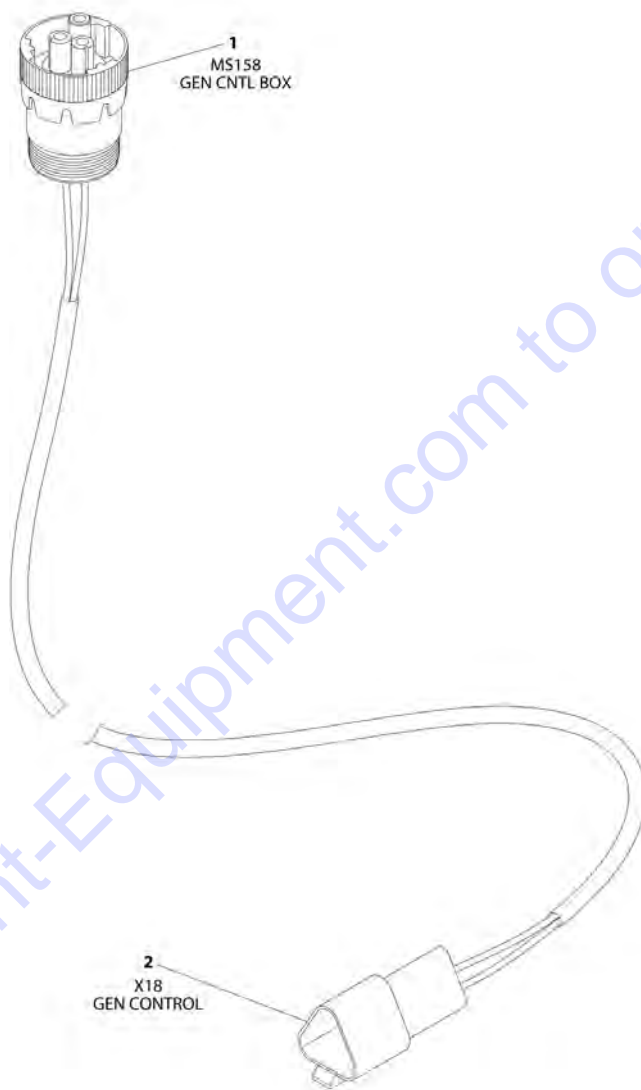

SECTION 8 - ELECTRICAL

FIGURE 8-21. GENERATOR CONTROL HARNESS - 4000W GENERATOR (CONTROL BOX TO GENERATOR CONTROL)

ART_1001186826

SECTION 8 - ELECTRICAL

FIGURE 8-21. GENERATOR CONTROL HARNESS - 4000W GENERATOR (CONTROL BOX TO GENERATOR CONTROL)

ITEM	PART NUMBER	QTY	DESCRIPTION	REV
	1001186826	Ref	GENERATOR CONTROL HARNESS - 4000W GENERATOR (CONTROL BOX TO GENERATOR CONTROL)	C
1	4460967	1	Connector - 3 Position	
1	4460465	2	Socket, Female	
1	4460466	1	Plug, Terminal	
2	4460536	1	Receptacle, Female - 3 Position	
2	4460464	2	Pin, Male	
2	4460466	1	Plug, Terminal	

Go to Discount-Equipment.com to order your parts