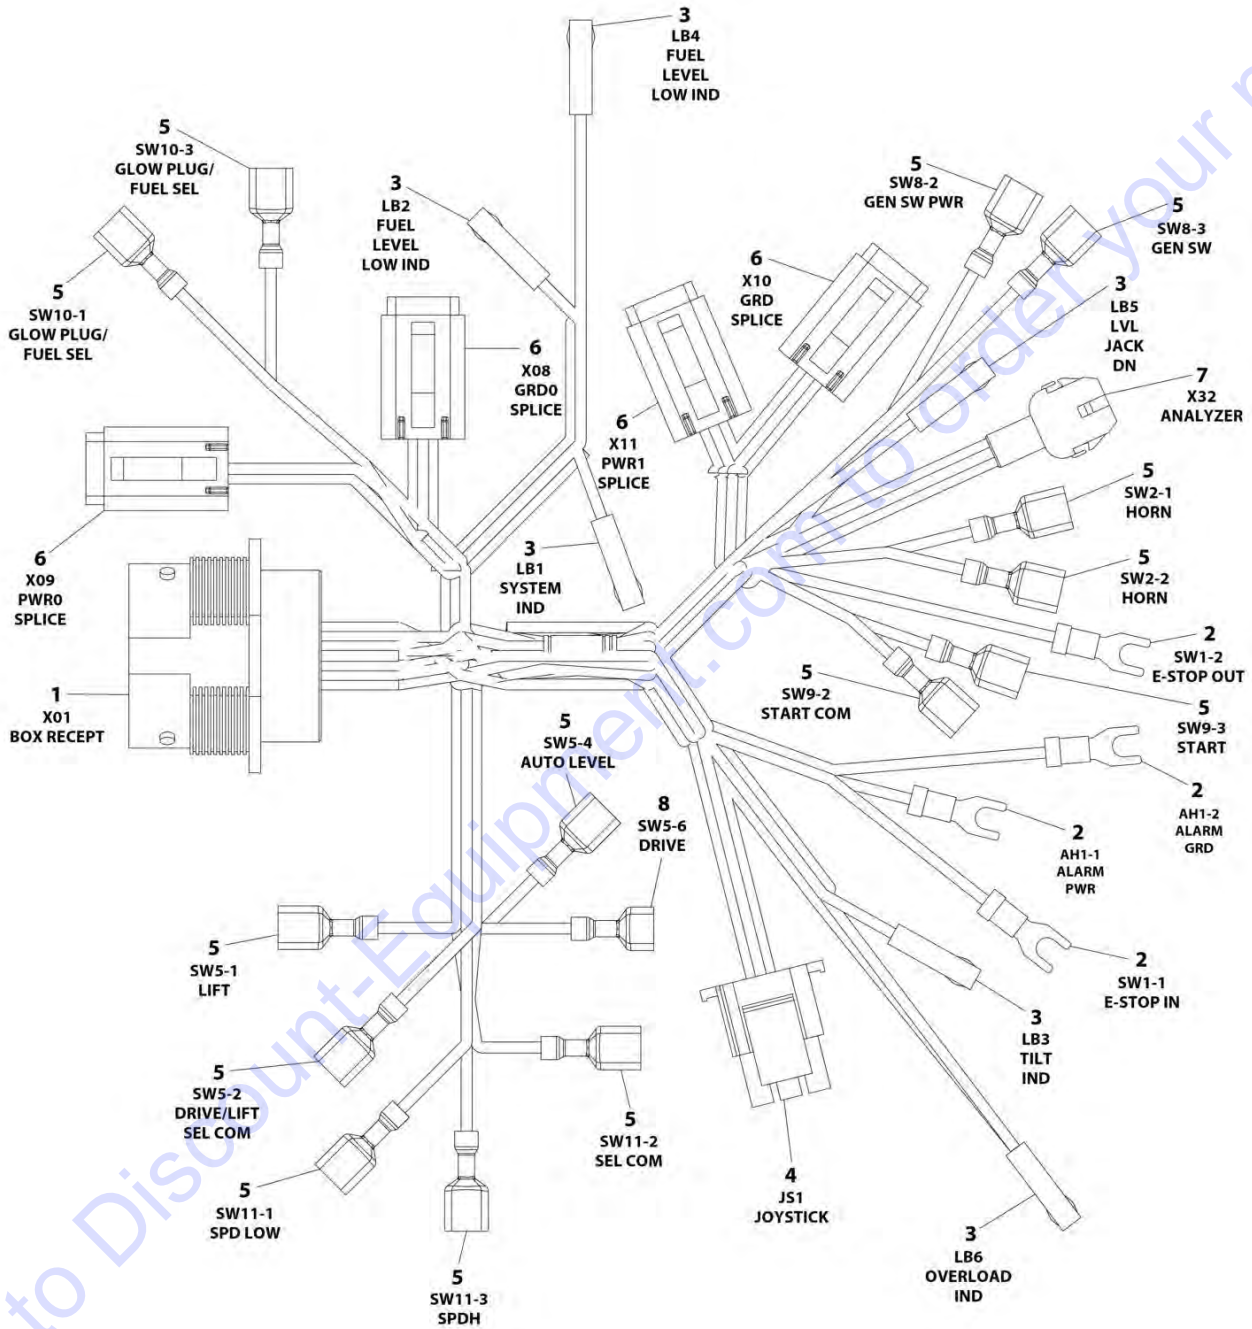

Go to Discount-Equipment.com to order your parts

SECTION 8 - ELECTRICAL

FIGURE 8-35. PLATFORM CONTROL BOX HARNESS

ART_1001236230

SECTION 8 - ELECTRICAL

FIGURE 8-35. PLATFORM CONTROL BOX HARNESS

ITEM	PART NUMBER	QTY	DESCRIPTION	REV
	1001236230	Ref	PLATFORM CONSOLE BOX HARNESS	B
1	1001116934	1	Connector - 31 Position	
1	4460464	31	Pin, Male	
2	4460183	4	Terminal, Fork	
3	1001190469	6	Connector - 2 Position	
3	1001190471	12	Terminal	
4	4460265	1	Plug, Male - 9 Position	
4	4460267	7	Terminal	
5	1001194421	13	Terminal	
6	4460894	4	Plug, Male - 6 Position	
6	4460465	20	Socket, Female	
6	4460466	4	Plug, Terminal	
6	4460892	4	Bussbar	
7	4460761	1	Plug, Male - 4 Position	
7	4460267	4	Terminal	
8	1001194221	1	Terminal	