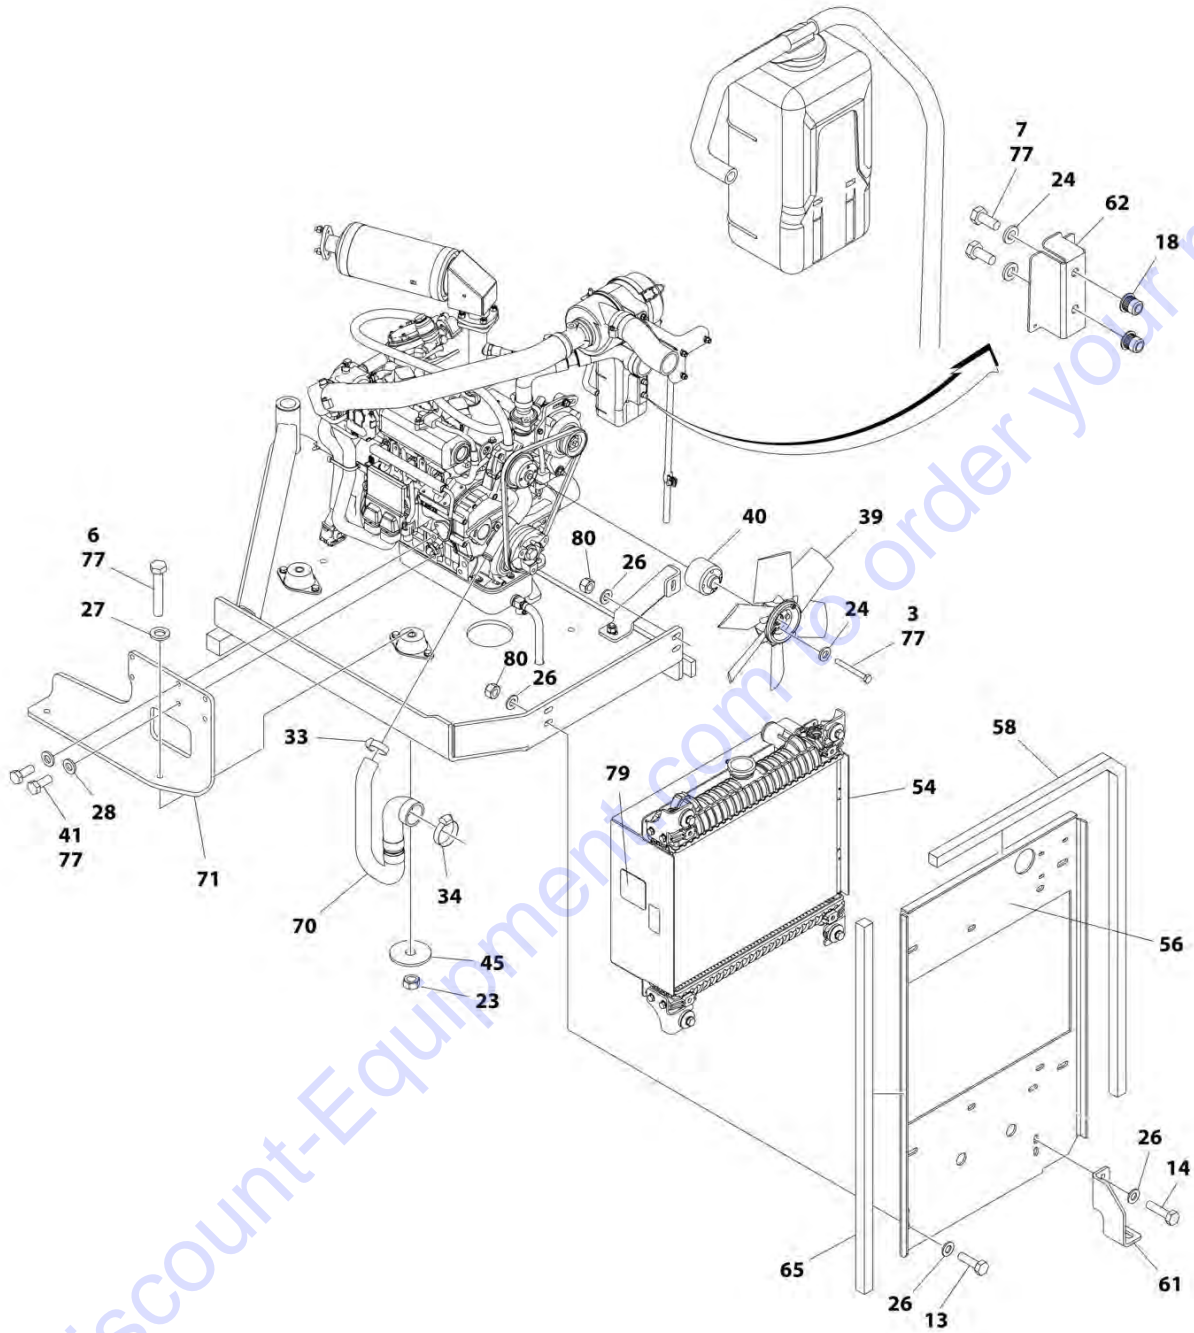

SECTION 3 - ENGINE

ART_1001184654_20F2