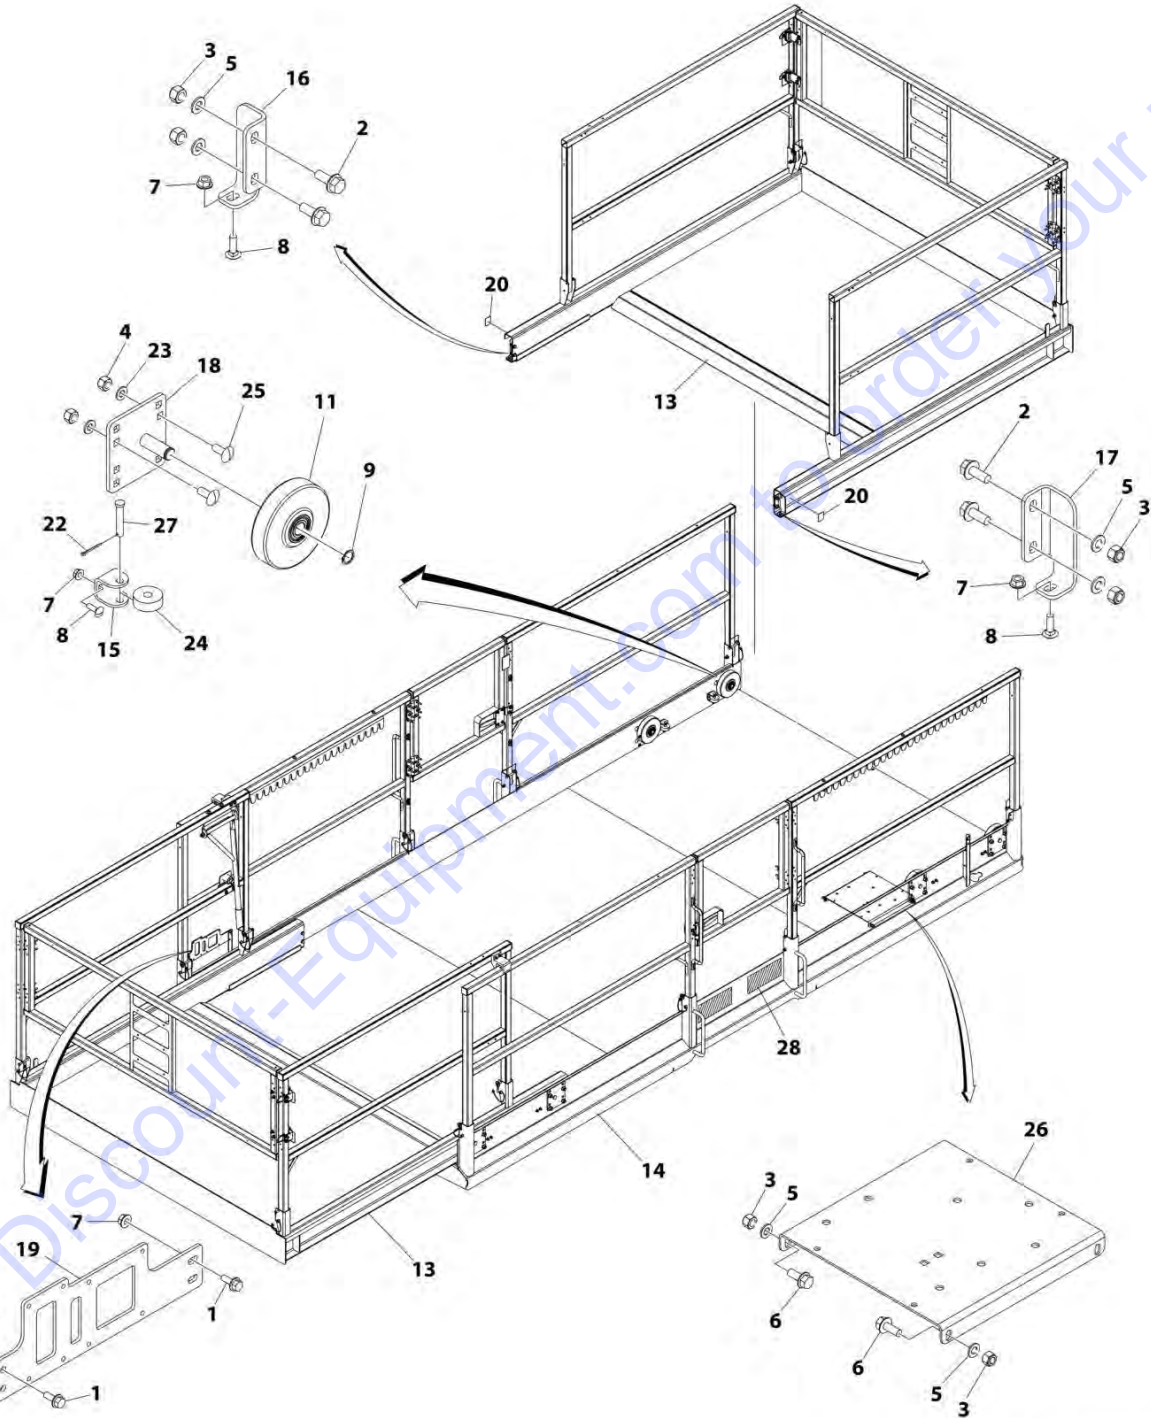

SECTION 5 - PLATFORM

FIGURE 5-2. PLATFORM AND DUAL EXTENSION INSTALLATION - STANDARD

ART_1001177755

SECTION 5 - PLATFORM

FIGURE 5-2. PLATFORM AND DUAL EXTENSION INSTALLATION - STANDARD

ITEM	PART NUMBER	QTY	DESCRIPTION	REV
	1001177755	Ref	PLATFORM AND DUAL EXTENSION INSTALLATION - STANDARD	H
1	0780608	4	Bolt M6 x 16	
2	0780810	AR	Bolt M8 x 20	
3	3290805	AR	Nut M8	
4	3291005	32	Nut M10	
5	4811900	AR	Washer M8	
6	0780812	AR	Bolt M8 x 25	
7	5260600	24	Nut M6, Grade 10	
8	1001100451	20	Bolt M6 x 20	
9	1001149581	8	Ring, Retaining	
11	1001167274	8	Roller	
13	1001179691	2	Extension, Platform	
14	1001179693	1	Platform	
15	1001179856	8	Bracket, Roller	
16	1001180981	2	Bracket, Stop (LH)	
17	1001180983	2	Bracket, Stop (RH)	
18	1001180990	8	Bracket, Roller	
19	1001182294	1	Bracket	
20	4420062	3.9 in/ 100mm	Tape	
22	3450304	8	Pin, Cotter 3/32 x 1	
23	4812000	32	Washer M10	
24	1001143898	8	Roller	
25	0630564	32	Bolt M10 x 25	
26	1001194115	1	Bracket, Module	
27	3430616	8	Pin, Clevis	
28	4420051	AR	Tape, Safety	
29	1001205831	8	Spacer