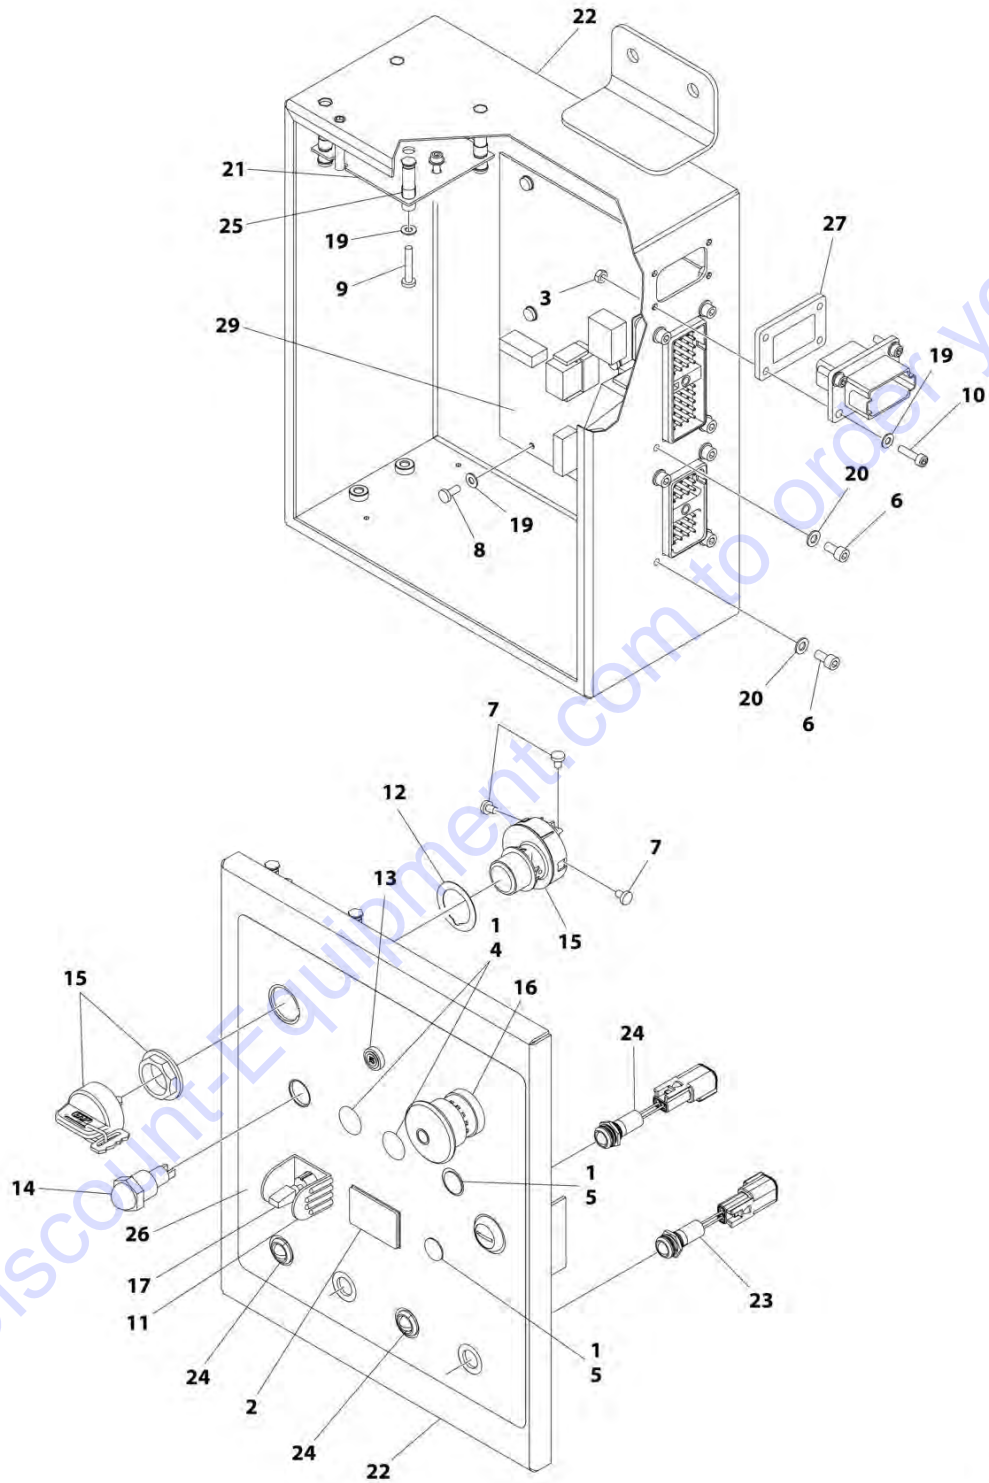

SECTION 2 - GROUND CONTROLS

FIGURE 2-10. GROUND CONTROL BOX ASSEMBLY - KUBOTA GASOLINE

ART_1001236430

SECTION 2 - GROUND CONTROLS

FIGURE 2-10. GROUND CONTROL BOX ASSEMBLY - KUBOTA GASOLINE

ITEM	PART NUMBER	QTY	DESCRIPTION	REV
	1001236430	Ref	GROUND CONTROL BOX ASSEMBLY - KUBOTA GASOLINE	A
1	0100009	AR	Sealant	
2	2420172	1	Gauge	
3	3290405	4	Nut M4	
4	3520026	2	Plug, Hole	
5	3520028	2	Plug, Hole	
6	3900300	8	Capscrew	
7	4010403	4	Screw M4 x 6	
8	4010405	4	Screw M4 x 10	
9	4010412	4	Screw M4 x 24	
10	4031505	4	Capscrew M4 x 10	
11	4060802	1	Guard, Switch	
12	4070987	AR	Shim, .015	
13	4360070	1	Breaker, Circuit 15Amp	
14	4360387	1	Switch, Push Button	
15	4360469	1	Switch, Key	
15	2860030	1 set	Key, Replacement	
16	4360475	1	Switch, Emergency Stop	
16	7020175	1	Cap	
16	7020176	1	Block, Contact	
17	4360524	1	Switch, Toggle	
18	4460234	AR	Mount, Tie-Strap (Not Shown)	
19	4811400	12	Washer M4	
20	4811600	8	Washer M5	
21	1001181330	1	Sensor	
21	See Note	1	Connector - 4 Position (Note: Not Available for Purchase)	
21	See Note	4	Terminal (Note: Not Available for Purchase)	
22	1001181711	1	Box, Ground Control	
22	1001165791	1	Hinge	
22	1001166257	1	Latch	
23	1001182680	1	LED Light with Connector (Red)	
24	1001182681	3	LED Light with Connector (Yellow)	
25	1001184730	4	Washer, Nylon	
26	1001189773	1	Decal - Ground Control	
27	1001190002	1	Seal, Connector	
28	1001227353	1	Ground Control Box Harness - Upper (Not Shown) (See Separate Breakdown in ELECTRICAL SECTION)	
29	1001234735	1	Module, Ground Control (Note: Re-calibration Required when Replaced)	
30	1001236153	1	Ground Control Box Harness - Lower (Not Shown) (See Separate Breakdown in ELECTRICAL SECTION)