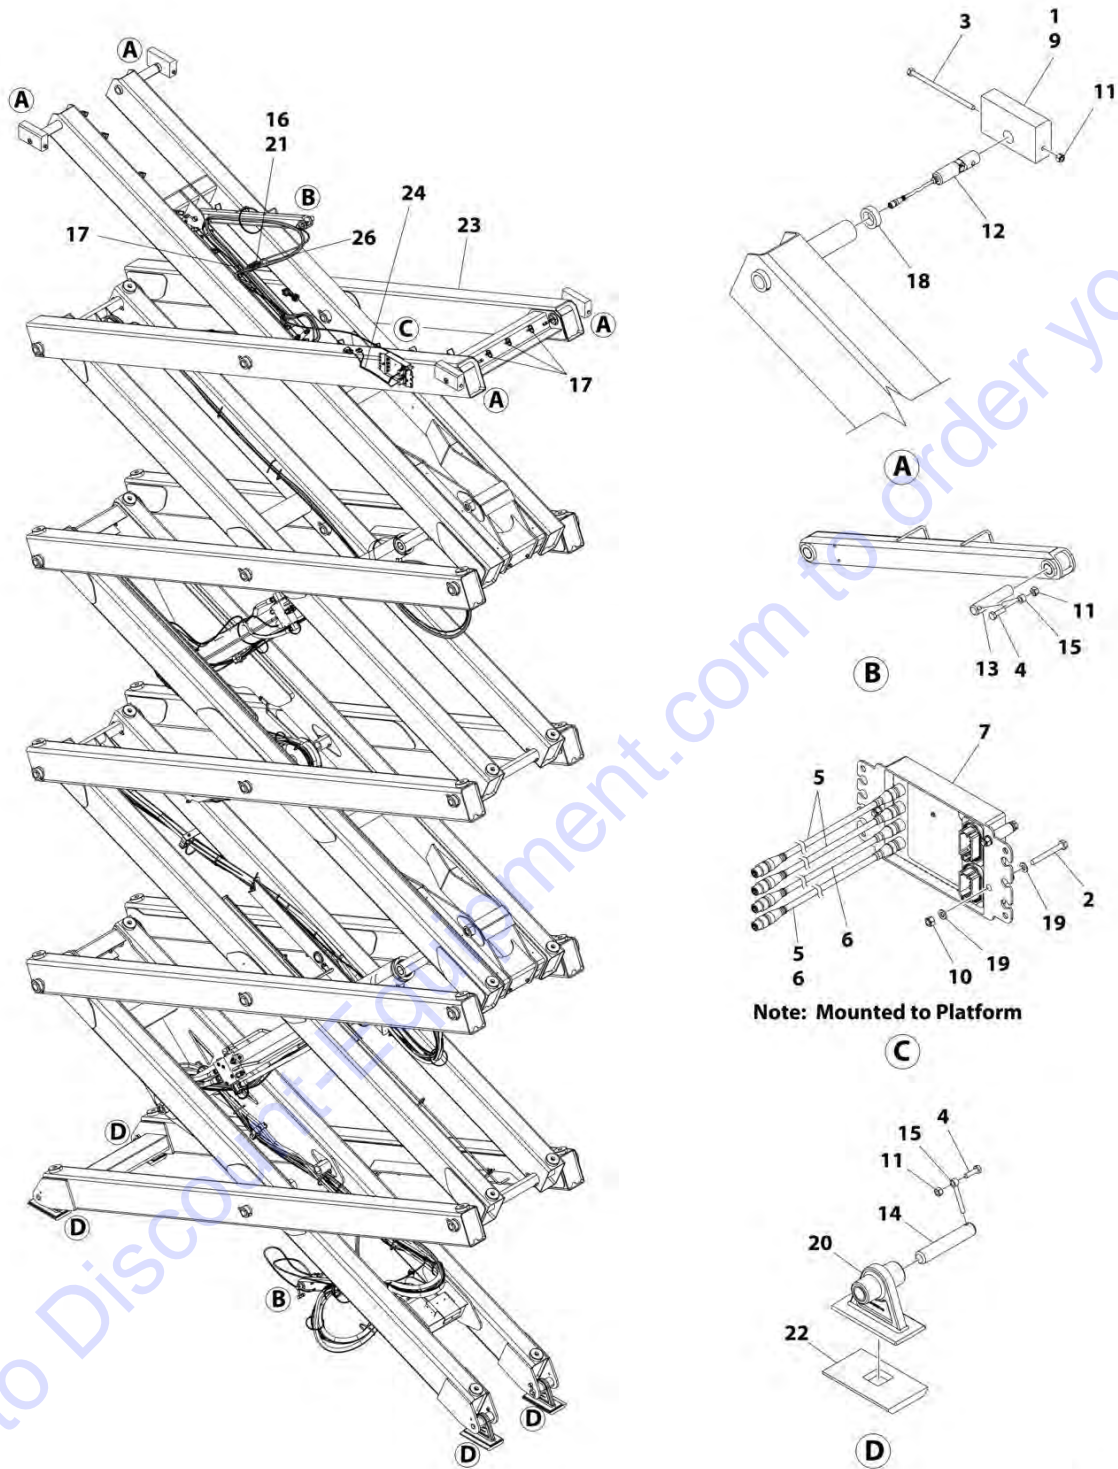

SECTION 4 - SCISSORS ARMS

FIGURE 4-3. SCISSORS ARMS INSTALLATION WITH GENERATOR

ART_1001237515

SECTION 4 - SCISSORS ARMS

FIGURE 4-3. SCISSORS ARMS INSTALLATION WITH GENERATOR

ITEM	PART NUMBER	QTY	DESCRIPTION	REV
	1001237515	Ref	SCISSORS ARMS INSTALLATION	D
1	0561489	4	Block, Slide	
2	0700618	3	Bolt M6 x 50	
3	0701037	4	Bolt M10 x 200	
4	0771015	6	Bolt M10 x 35	
5	1061020	2	Cable (5 FT/1.5 M Length)	
6	1061021	2	Cable (10 FT/3 M Length)	
7	1600387	1	Module, Control - LSS	
9	3020022	AR	Grease, Lithium	
10	3290605	3	Nut M6	
11	3291005	10	Nut M10	
12	3422938	4	Pin	
13	3422943	1	Pin	
14	3422961	4	Pin	
15	3841143	6	Keeper, Pin	
16	4240018	14	Tie-Strap	
17	4240033	19	Tie-Strap	
18	4568295	4	Tube, Spacer	
19	4811700	6	Washer M6	
20	1001099623	4	Slider	
20	0440234	8	Bearing (2 per Slider)	
21	1001130781	2	Conduit	
22	1001181501	4	Pad, Slide	
23	1001217384	1	Scissors Arms Assembly (See Separate Breakdown in this Section)	
24	1001226830	1	LSS Harness (See Separate Breakdown in ELECTRICAL SECTION)	
25	4460234	16	Mount, Tie-Strap (Not Shown)	
26	1001244865	1	Grommet (SN E200000806 to Present)