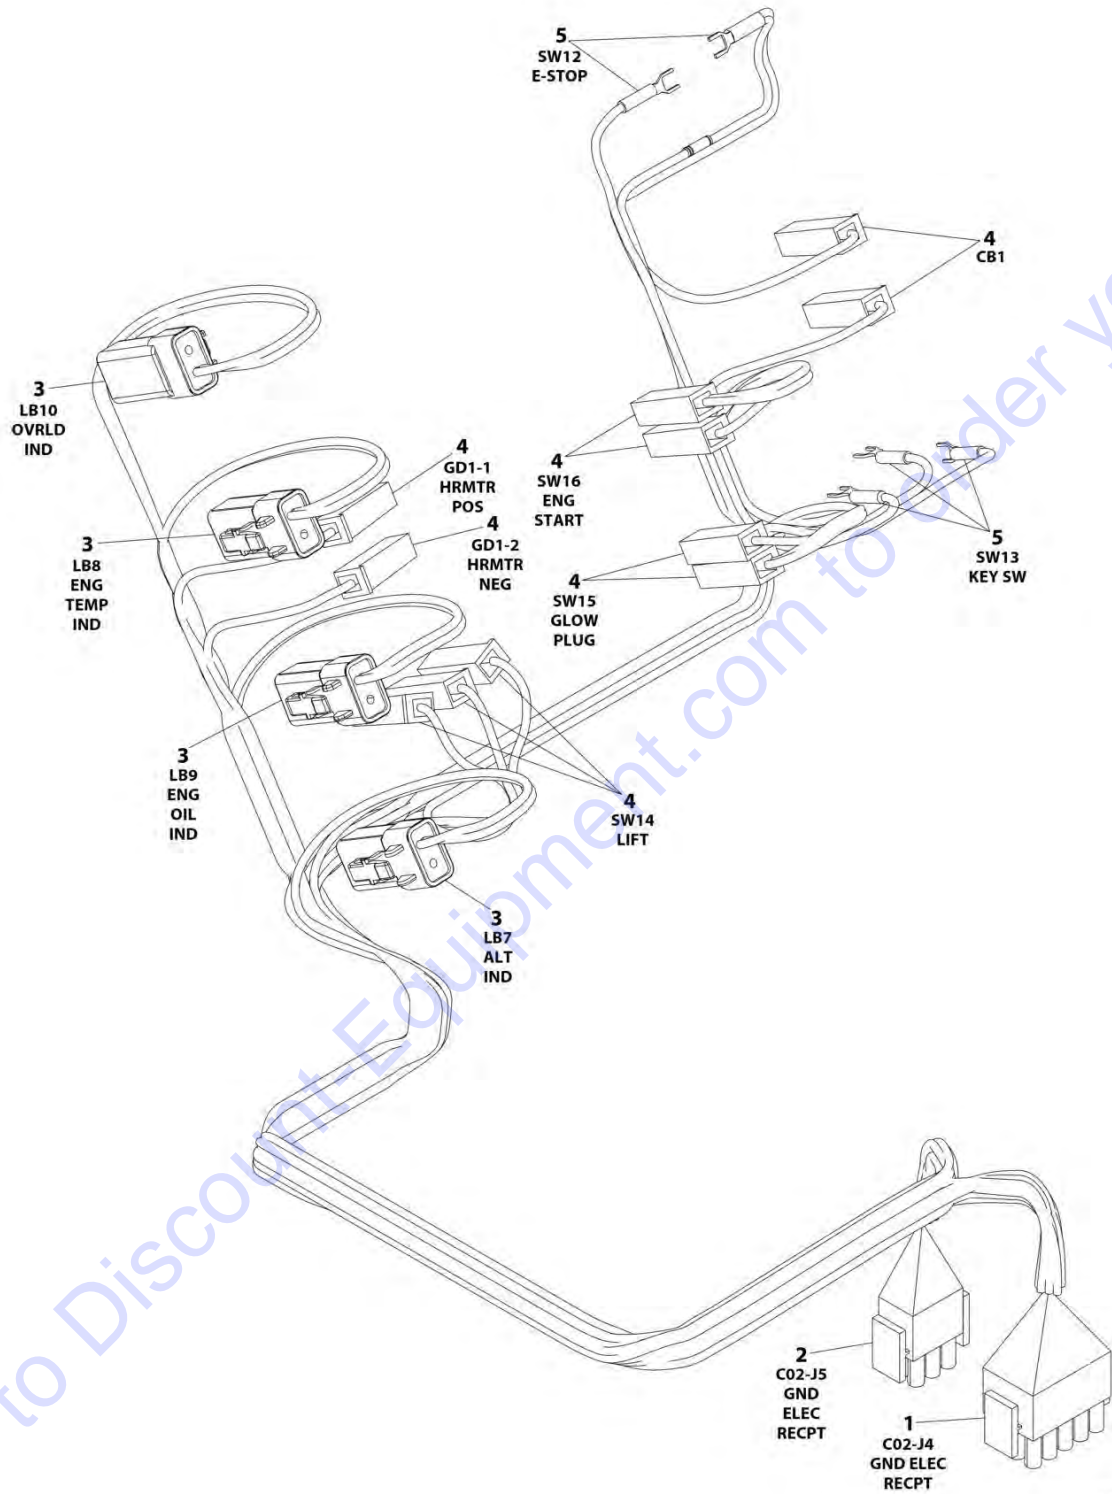

SECTION 8 - ELECTRICAL

FIGURE 8-24. GROUND CONTROL BOX HARNESS - LOWER

ART_1001236153

SECTION 8 - ELECTRICAL

FIGURE 8-24. GROUND CONTROL BOX HARNESS - LOWER

ITEM	PART NUMBER	QTY	DESCRIPTION	REV
	1001236153	Ref	GROUND CONTROL BOX HARNESS - LOWER	A
1	4460434	1	Connector - 15 Position	
1	4460268	11	Socket, Female	
2	4460225	1	Connector - 6 Position	
2	4460268	6	Socket, Female	
3	1001126245	4	Receptacle, Female - 2 Position	
3	4460928	8	Socket, Female	
4	4460260	11	Cover, Terminal	
4	4460259	11	Terminal	
5	4460183	4	Terminal, Fork	
5	4460115	2	Terminal, Fork	

Go to Discount-Equipment.com to order your parts