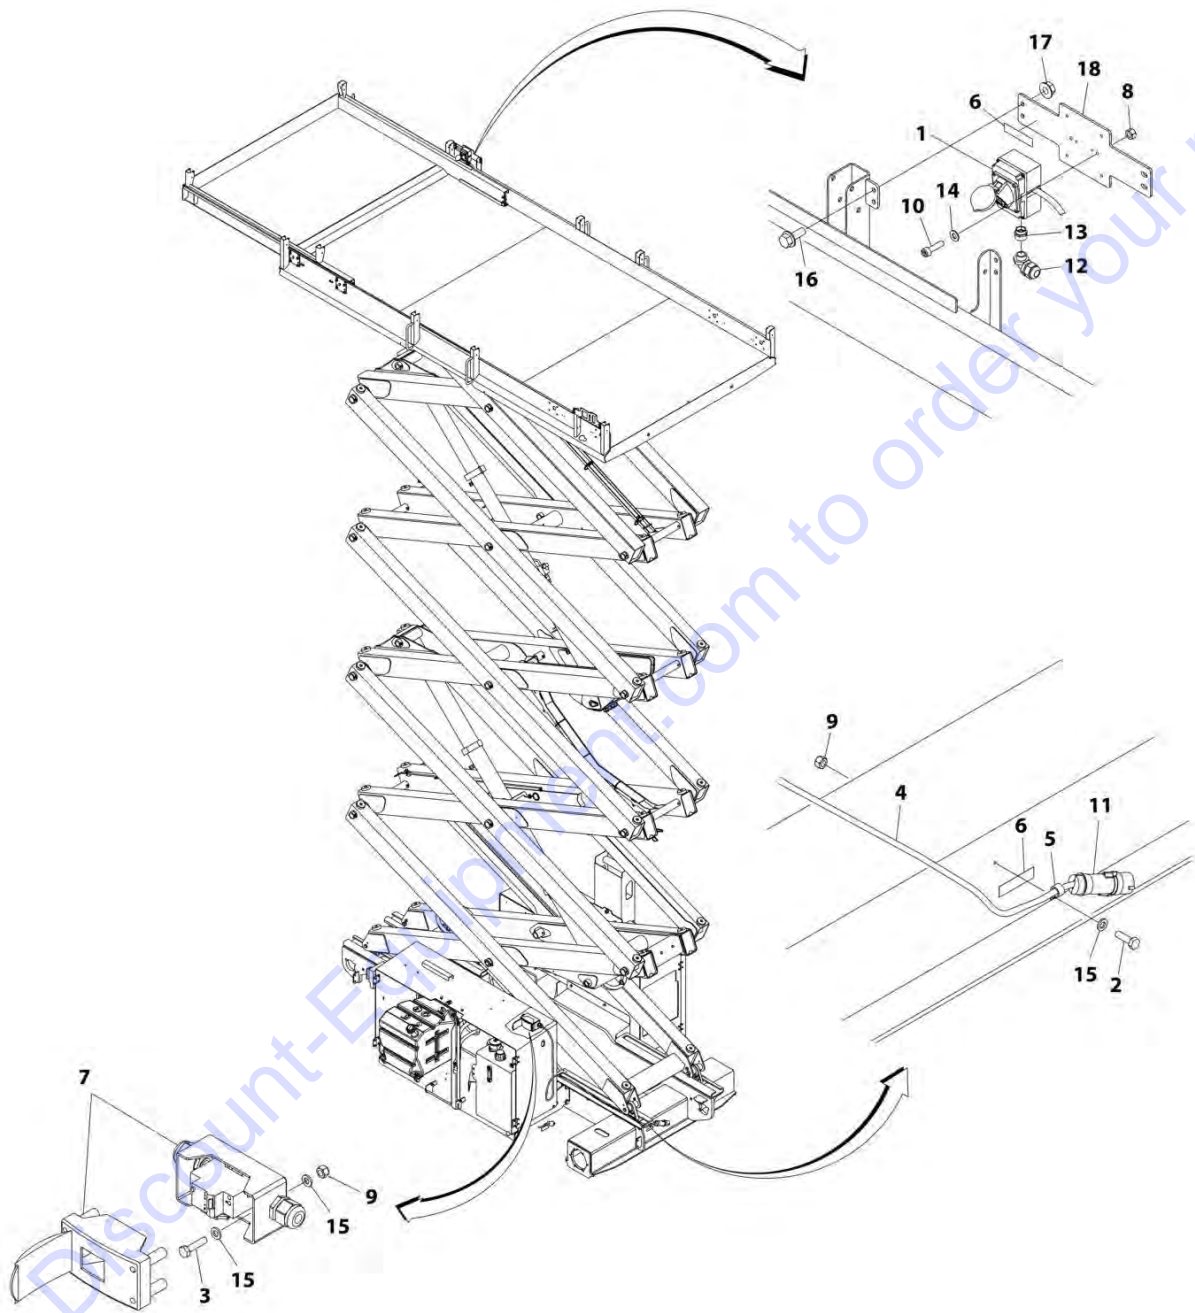

SECTION 8 - ELECTRICAL

FIGURE 8-4. AC BOX AT PLATFORM INSTALLATION - 110V IEC YELLOW (CE SPEC)

ART_1001207516

SECTION 8 - ELECTRICAL

FIGURE 8-4. AC BOX AT PLATFORM INSTALLATION - 110V IEC YELLOW (CE SPEC)

ITEM	PART NUMBER	QTY	DESCRIPTION	REV
	1001207516	Ref	AC BOX AT PLATFORM INSTALLATION - 110V IEC YELLOW (CE SPEC)	B
1	0275216	1	Receptacle Box Kit (See Separate Breakdown in this Section)	
2	0760610	1	Bolt M6 x 20	
3	0760612	2	Bolt M6 x 25	
4	1060908	9.2 ft/ 2.8m	Cable, 12/3 (SN E200000676 through E200000798)	
5	1320224	1	Clamp	
6	1705325	2	Decal - 110 Volt	
7	2902549	1	Breaker Box Kit (See Separate Breakdown in this Section) (SN E200000676 through E200000798)	
7	1001096070	1	Breaker Box Kit (See Separate Breakdown in this Section) (SN E200000799 to Present)	
8	3290405	2	Nut M4	
9	3290605	3	Nut M6	
10	4031507	2	Bolt M4 x 16	
11	4461196	1	Terminal (SN E200000676 through E200000798)	
12	4461257	1	Connector, Strain Relief	
13	4461258	1	Connector, Adapter	
14	4811400	2	Washer M4	
15	4811700	5	Washer M6	
16	0780608	4	Bolt M6 x 16	
17	5260600	4	Nut M6	
18	1001207520	1	Bracket