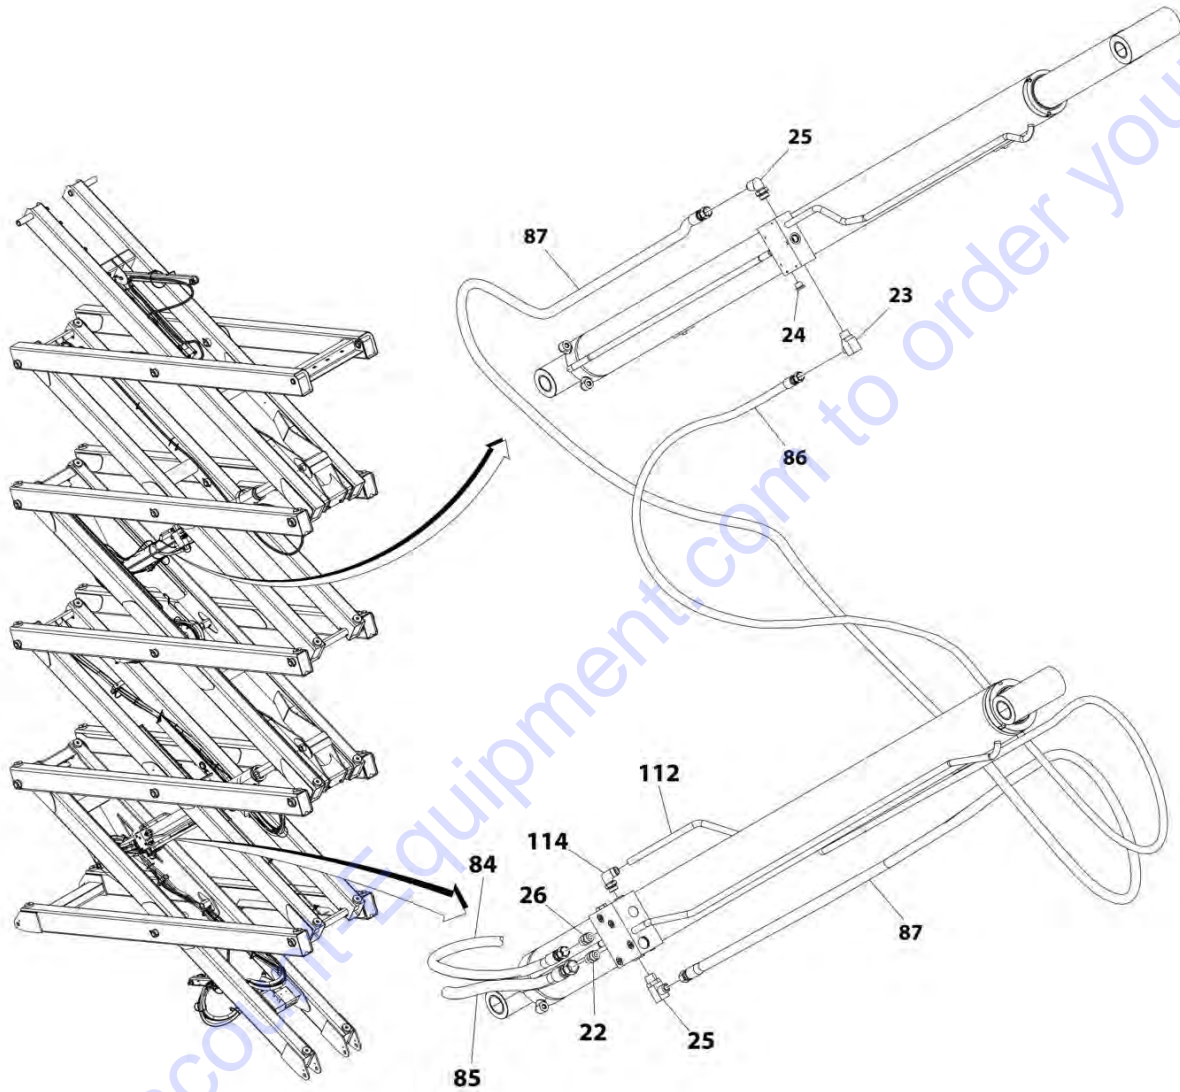

SECTION 7 - HYDRAULIC

FIGURE 7-3. HYDRAULIC DIAGRAM - SCISSOR ARMS

ART_1001217384_30F3

SECTION 7 - HYDRAULIC

FIGURE 7-3. HYDRAULIC DIAGRAM - SCISSOR ARMS

ITEM	PART NUMBER	QTY	DESCRIPTION	REV
	1001217384	Ref	SCISSOR ARMS ASSEMBLY - HYDRAULIC	G
22	2220408	1	Fitting, Straight JIC/ORB	
23	2220671	1	Fitting, 90 JIC/ORB	
24	2220883	1	Plug	
25	2220906	2	Fitting, 90 JIC/ORB	
26	2220947	1	Fitting, Straight JIC/ORB	
84	1001193174	1	Hose	
85	1001193179	1	Hose	
86	1001236307	1	Hose	
87	1001236306	1	Hose	
112	1001237837	1	Tube	
114	2221036	1	Fitting, 90 JIC/ORB	

Go to Discount-Equipment.com to order your parts