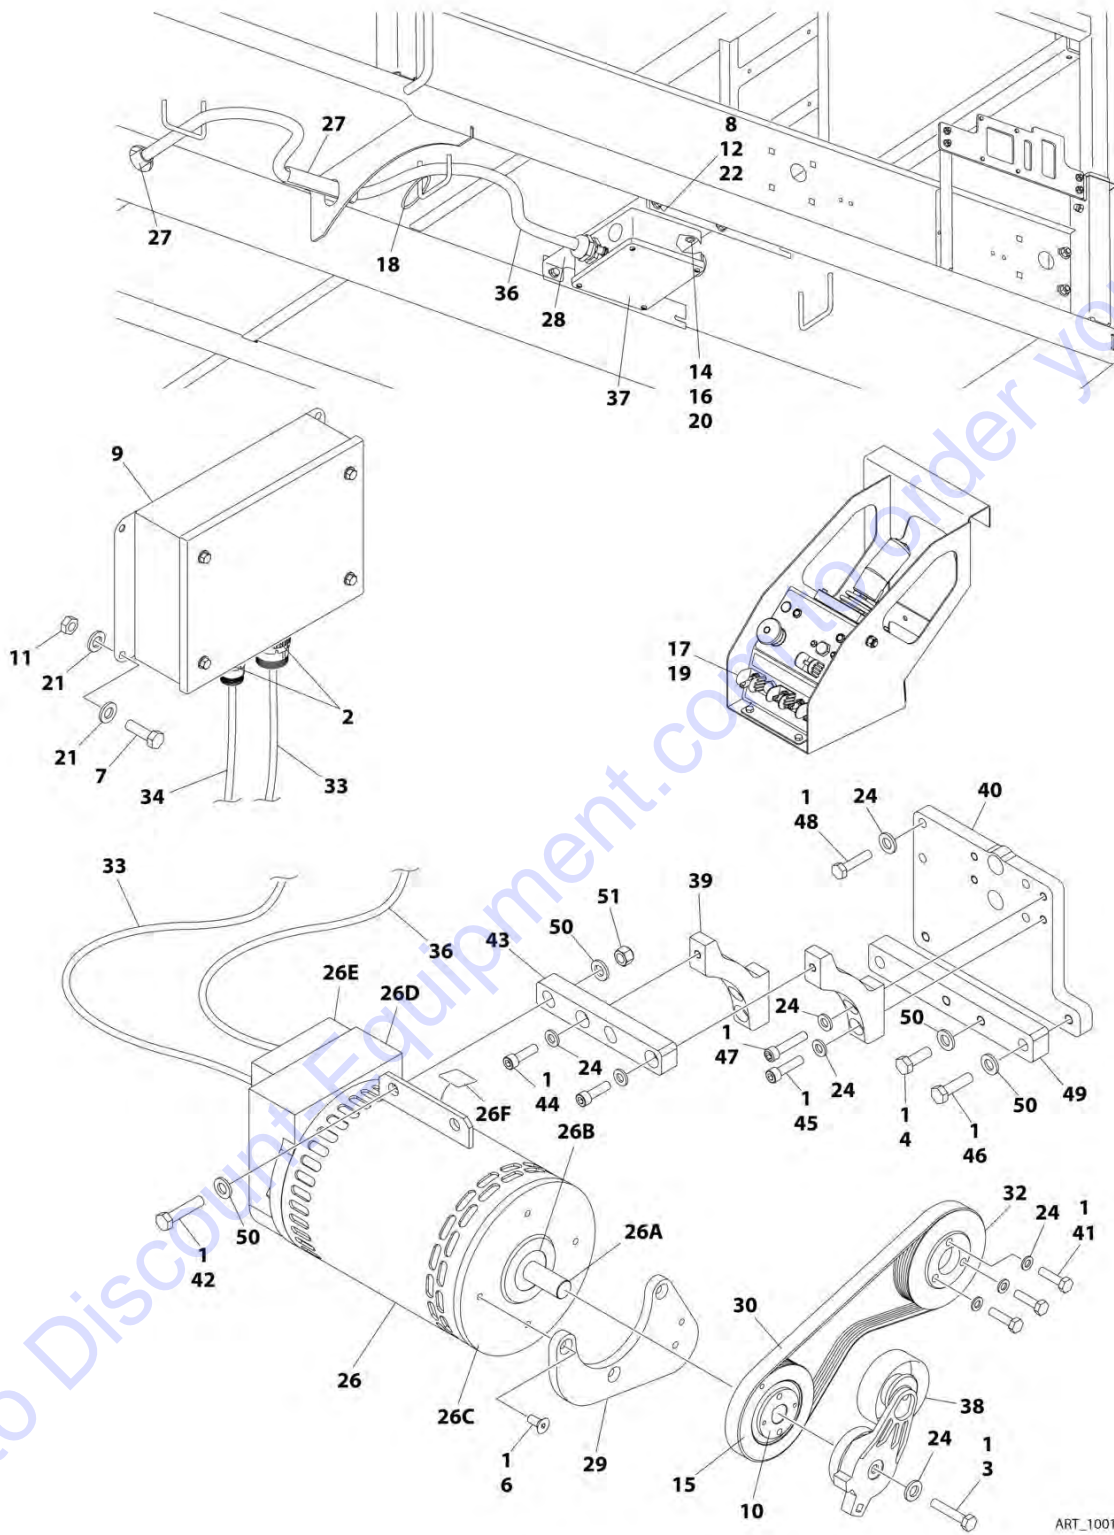

SECTION 3 - ENGINE

FIGURE 3-36. GENERATOR INSTALLATION - 7500W (KUBOTA DIESEL STAGE III)

SECTION 3 - ENGINE

FIGURE 3-36. GENERATOR INSTALLATION - 7500W (KUBOTA DIESEL STAGE III)

ITEM	PART NUMBER	QTY	DESCRIPTION	REV
	1001181140	Ref	GENERATOR INSTALLATION - 7500W (KUBOTA DIESEL STAGE III)	G
1	0100011	AR	Compound, Locking	
2	0100048	AR	Grease, Silicone (Apply to Contactor Connector)	
3	0701019	1	Bolt M10 x 55	
4	0701215	2	Bolt M12 x 35	
6	0741607	3	Bolt 3/8 x .88	
7	0760610	4	Bolt M6 x 20	
8	0780810	4	Bolt M8 x 20	
9	0861572	1	Box, Generator Control 7500W Generator 50Hz	
10	0962520	1	Bushing, Taper	
11	3290605	4	Nut M6	
12	3290805	4	Nut M8	
14	3311005	4	Nut #10	
15	3580318	1	Pulley, Generator	
16	3931016	4	Screw #10 x 1	
17	4060802	1	Guard, Switch	
18	4240017	2	Tie Strap	
19	4360482	1	Switch, Toggle	
20	4751000	4	Washer #10	
21	4811700	8	Washer M6	
22	4811900	4	Washer M8	
24	5241000	AR	Washer M10	
26	1001212223	1	Generator Assembly	A
26	70001100	1	Rotor (Includes p/n 70001384 & 70000863) (Not Shown)	
26	70001384	1	Bearing, Ball Radial (Not Shown)	
26	70000863	1	Fan (Not Shown)	
26	70006093	1	Stator (Not Shown)	
26	70002297	1	Stud	
26	70003631	1	Brushholder Assembly (Not Shown) (was p/n 7024484)	
26A	70004099	1	Key	
26B	70001966	1	Bearing, Ball Radial (Located in Belt Tensioner Endbell)	
26B	70003708	1	Ring, Internal Retaining (Located in Belt Tensioner Endbell)	
26B	70003709	1	Ring, External Retaining (Located in Belt Tensioner Endbell)	
26C	70004092	1	Endbell, Belt Tensioner	
26D	70004094	1	Endbell, Brush Block	
26E	70006094	1	Shroud	
26E	70002291	1	Insulator, Endbell	
26E	7027799	1	Block, Connector 6 Position (Not Shown)	
26E	70002460	1	Nut, Brass (Attaches p/n 7027799 to Cover) (Not Shown)	
26E	70006095	1	Breaker, Circuit 30Amp	
26E	70006096	1	Boot, Breaker	
26E	7026626	1	Connector, 6 Position (Includes Seal) (Not Shown)	
26E	7026597	1	Connector, with Leads (Not Shown)	
26E	70004098	1	Clamp, Cable	
26E	70006097	1	Plate, End Panel	
26E	70001974	1	Decal - Terminal Connections	
26F	70001973	1	Decal - Warning Moving Parts	
27	1001151080	2	Conduit, Split Poly	
28	1001166732	1	Support