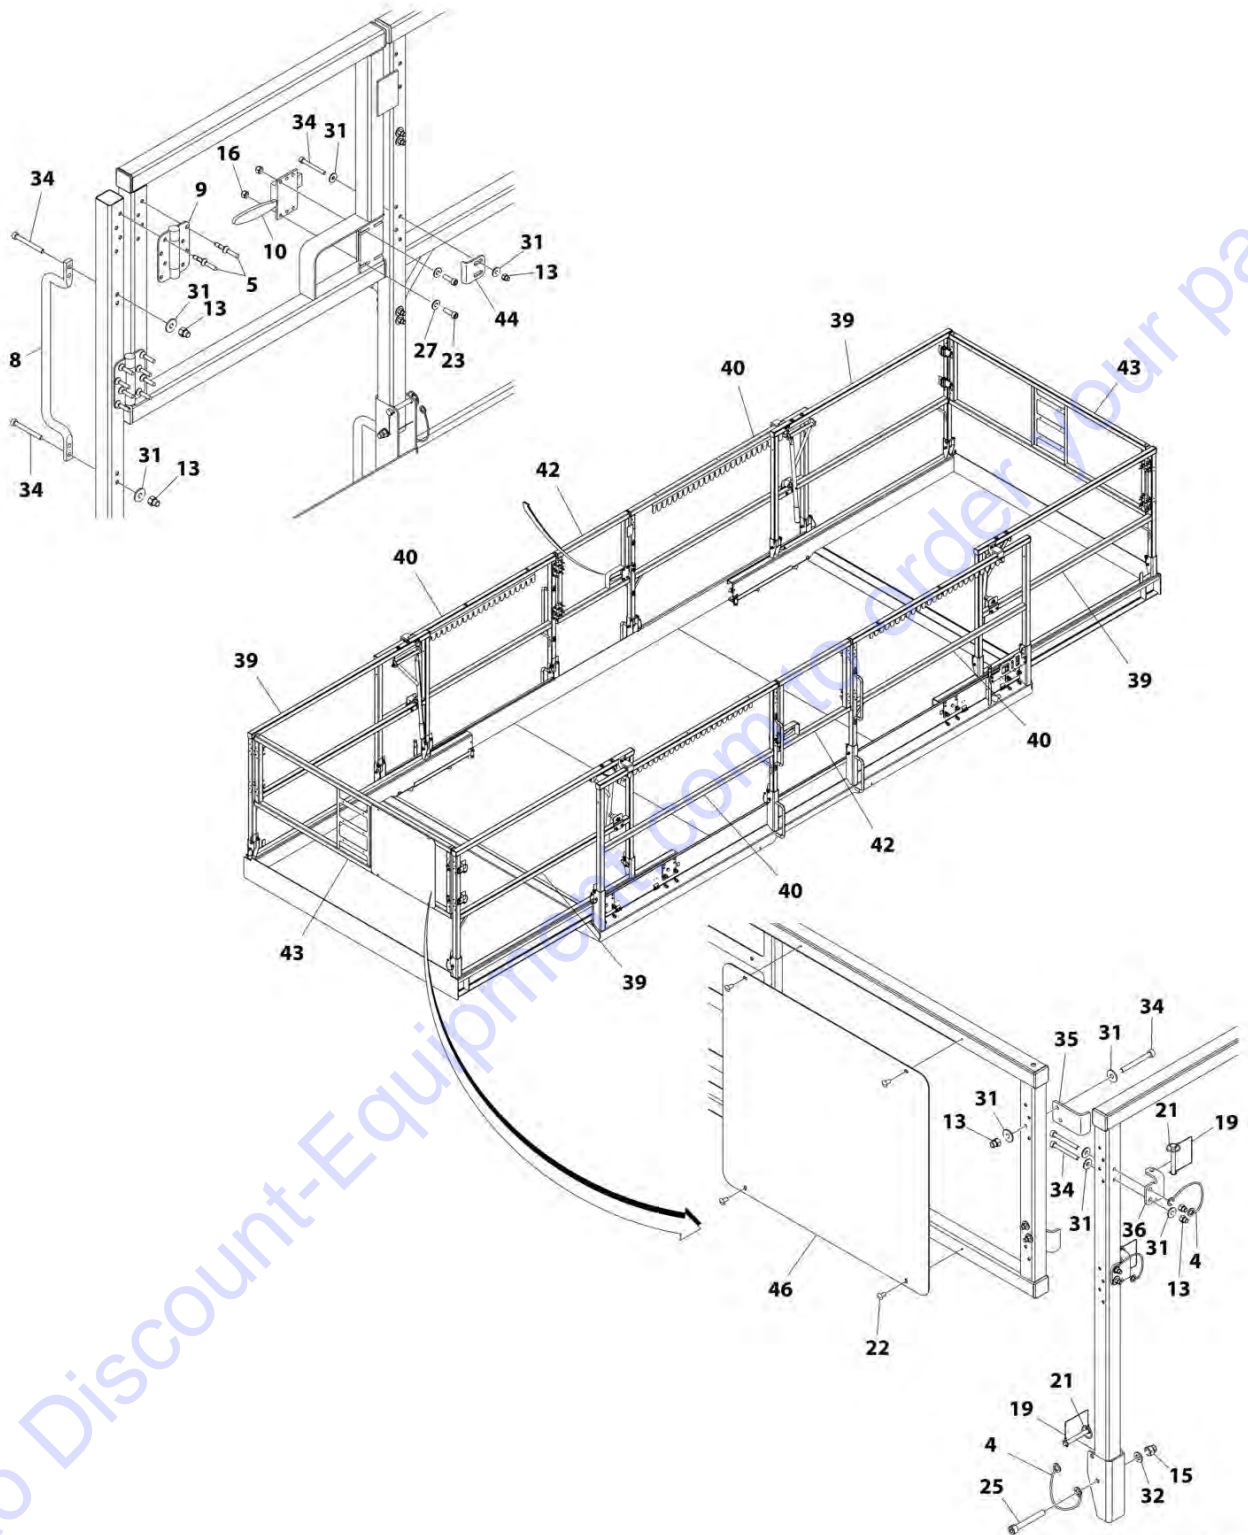

SECTION 5 - PLATFORM

ART_1001177759_20F2

SECTION 5 - PLATFORM

FIGURE 5-5. RAILS INSTALLATION - STANDARD PLATFORM WITH DUAL EXTENSION

ITEM	PART NUMBER	QTY	DESCRIPTION	REV
	1001177759	Ref	RAILS INSTALLATION - STANDARD PLATFORM WITH DUAL EXTENSION	F
3	0700619	AR	Bolt M6 x 55	
4	1060808	20	Lanyard	
5	2080040	64	Fastener, Blind	
6	2560088	AR	Grip, Handle	
7	2560172	2	Handle	
8	2560176	4	Handle, Grab	
9	2600285	8	Hinge, Self Closing	
10	2940074	2	Latch	
11	2940127	AR	Latch, Rubber Insert	
12	3290601	AR	Nut M6	
13	3290606	AR	Nut M6	
14	3290805	AR	Nut M8	
15	3290806	16	Nut M8	
16	3300432	8	Nut #10	
19	3421565	20	Pin	
20	3537609	AR	Plate, Pivot	
21	3760170	20	Ring, Split	
22	3820020	4	Rivet	
23	3931010	8	Capscrew #10 x 5/8	
24	4031717	8	Capscrew M6 x 65	
25	4031916	AR	Capscrew M8 x 60	
27	4751000	8	Washer #10	
30	4811700	8	Washer M6	
31	4811702	AR	Washer M6	
32	4811900	AR	Washer M8	
33	4811902	AR	Washer M8	
34	1001118878	AR	Capscrew M6 x 55	
35	1001179558	4	Bracket	
36	1001179559	4	Bracket	
37	1001179639	32	Plug	
38	1001179644	AR	Plate, Mounting	
39	1001179676	4	Rail, Extension Side	
40	1001179677	4	Rail, Platform Side	
41	1001179678	4	Pad	
42	1001179694	2	Gate	
43	1001179695	2	Rail, Extension End	
44	1001198325	2	Plate, Latch	
45	1001180987	AR	Bracket, Extension Stop	
46	1001180994	1	Plate, Billboard	
47	1001192382	AR	Screw	
48	0760610	AR	Bolt M6 x 20	
49	3290605	AR	Nut M6	
50	3291006	AR	Nut M10	
51	4812000	AR	Washer M10	
52	1001195137	AR	Bolt M10 x 240	
53	2560171	2	Handle