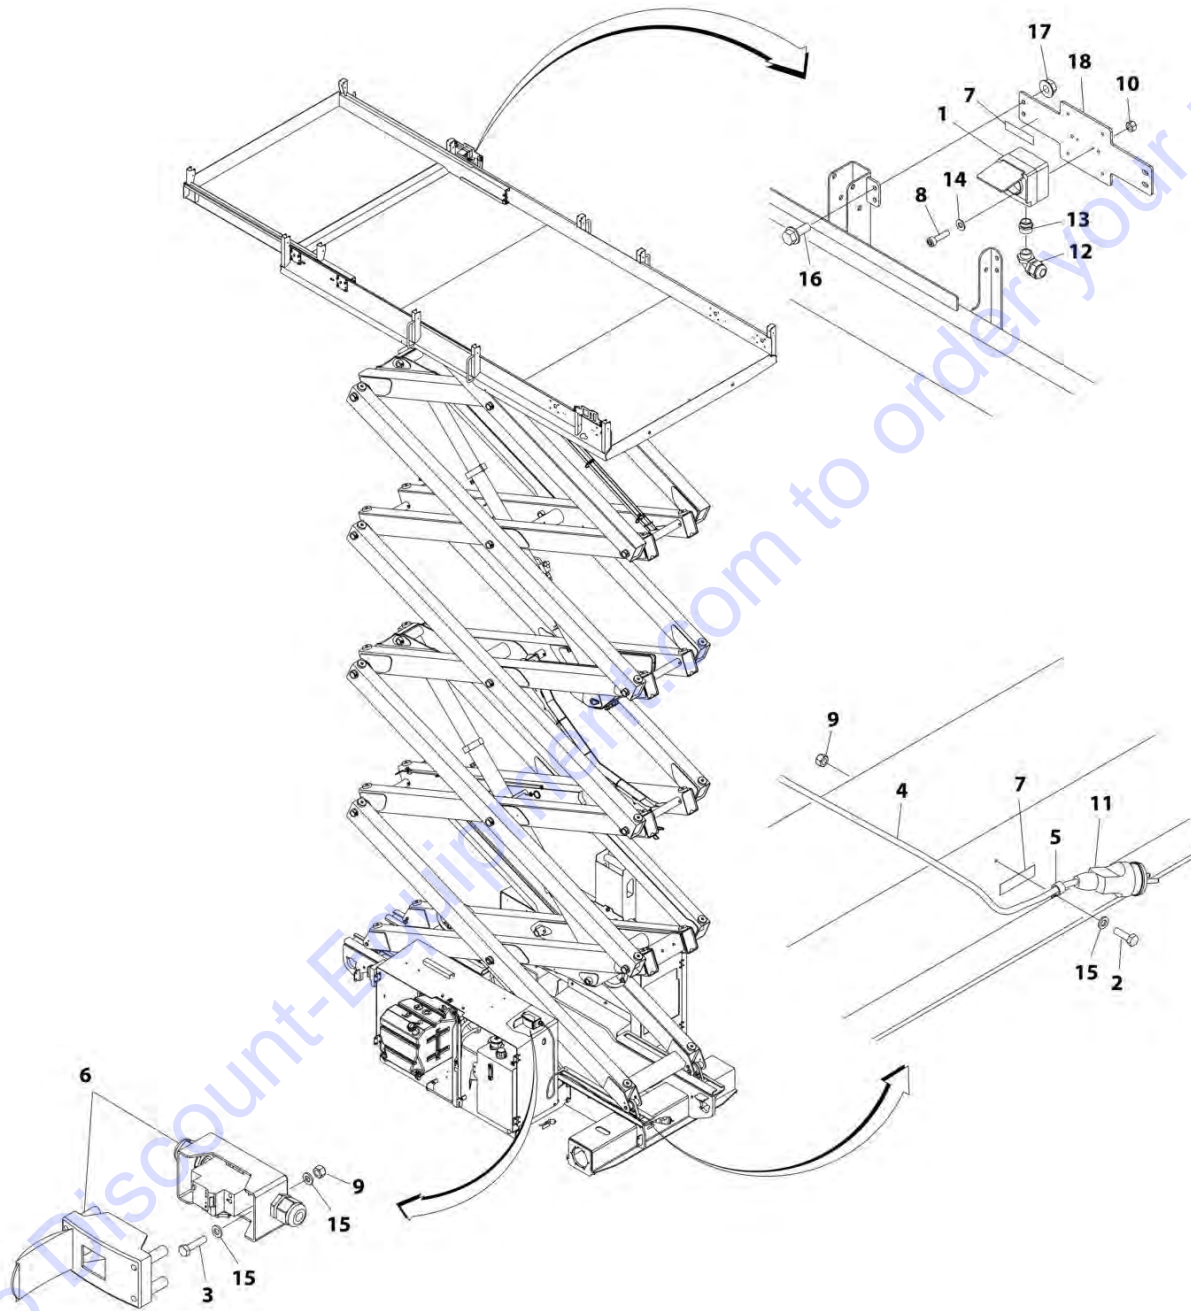

SECTION 8 - ELECTRICAL

FIGURE 8-8. AC BOX AT PLATFORM INSTALLATION - 220V CEE7 POST GROUND WITH 70X70 BOX (CE SPEC)

ART_1001207518

SECTION 8 - ELECTRICAL

FIGURE 8-8. AC BOX AT PLATFORM INSTALLATION - 220V CEE7 POST GROUND WITH 70X70 BOX (CE SPEC)

ITEM	PART NUMBER	QTY	DESCRIPTION	REV
	1001207518	Ref	AC BOX AT PLATFORM INSTALLATION - 220V CEE7 POST GROUND WITH 70X70 BOX (CE SPEC)	C
1	0275218	1	Receptacle Box Kit (See Separate Breakdown in this Section)	
2	0760610	1	Bolt M6 x 20	
3	0760612	2	Bolt M6 x 25	
4	1060908	9.2 ft/ 2.8m	Cable, 12/3 (SN E200000676 through E200000798)	
5	1320224	1	Clamp	
6	2902549	1	Breaker Box Kit (See Separate Breakdown in this Section) (SN E200000676 through E200000798)	
6	1001096070	1	Breaker Box Kit (See Separate Breakdown in this Section) (SN E200000799 to Present)	
7	3252507	2	Decal - 220 Volt	
8	3290405	2	Nut M4	
9	3290605	3	Nut M6	
10	4031507	2	Bolt M4 x 16	
11	4461205	1	Terminal (SN E200000676 through E200000798)	
12	4461257	1	Connector, Strain Relief	
13	4461258	1	Connector, Adapter	
14	4811400	2	Washer M4	
15	4811700	5	Washer M6	
16	0780608	4	Bolt M6 x 16	
17	5260600	4	Nut M6	
18	1001207520	1	Bracket