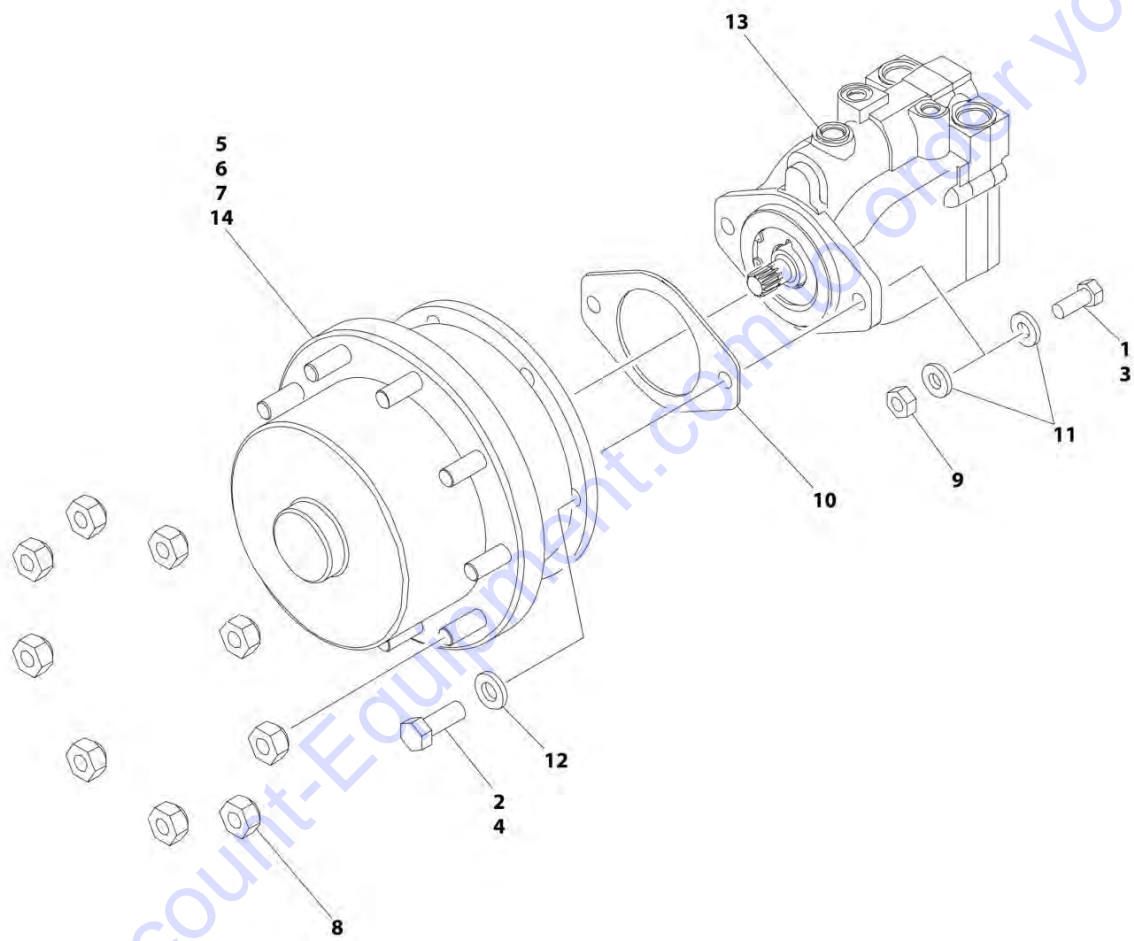

SECTION 1 - FRAME

FIGURE 1-4. WHEEL DRIVE INSTALLATION

ART_1001102804

SECTION 1 - FRAME

FIGURE 1-4. WHEEL DRIVE INSTALLATION

ITEM	PART NUMBER	QTY	DESCRIPTION	REV
	1001102804	Ref	WHEEL DRIVE INSTALLATION	F
1	0100011	AR	Compound, Locking	
2	0100019	AR	Compound, Locking	
3	0681810	4	Bolt 1/2 x 1-1/4	
4	0682014	24	Bolt 5/8 x 1-3/4	
5	2300016	AR	Fluid, Hydraulic	
6	2780267	2	Drive Hub with Brake Assembly (Rear) (See Separate Breakdown in this Section)	
7	2780268	2	Drive Hub without Brake Assembly (Front) (See Separate Breakdown in this Section)	
8	3300106	36	Lugnut	
9	3311801	4	Nut 1/2	
10	3960526	4	Gasket	
11	4891800	8	Washer 1/2	
12	4892000	24	Washer 5/8	
13	1001102805	4	Drive Motor Assembly (See Separate Breakdown in this Section)	
14	3020008	AR	Lubricant HD 80W-90	

Go to Discount-Equipment.com to order your parts