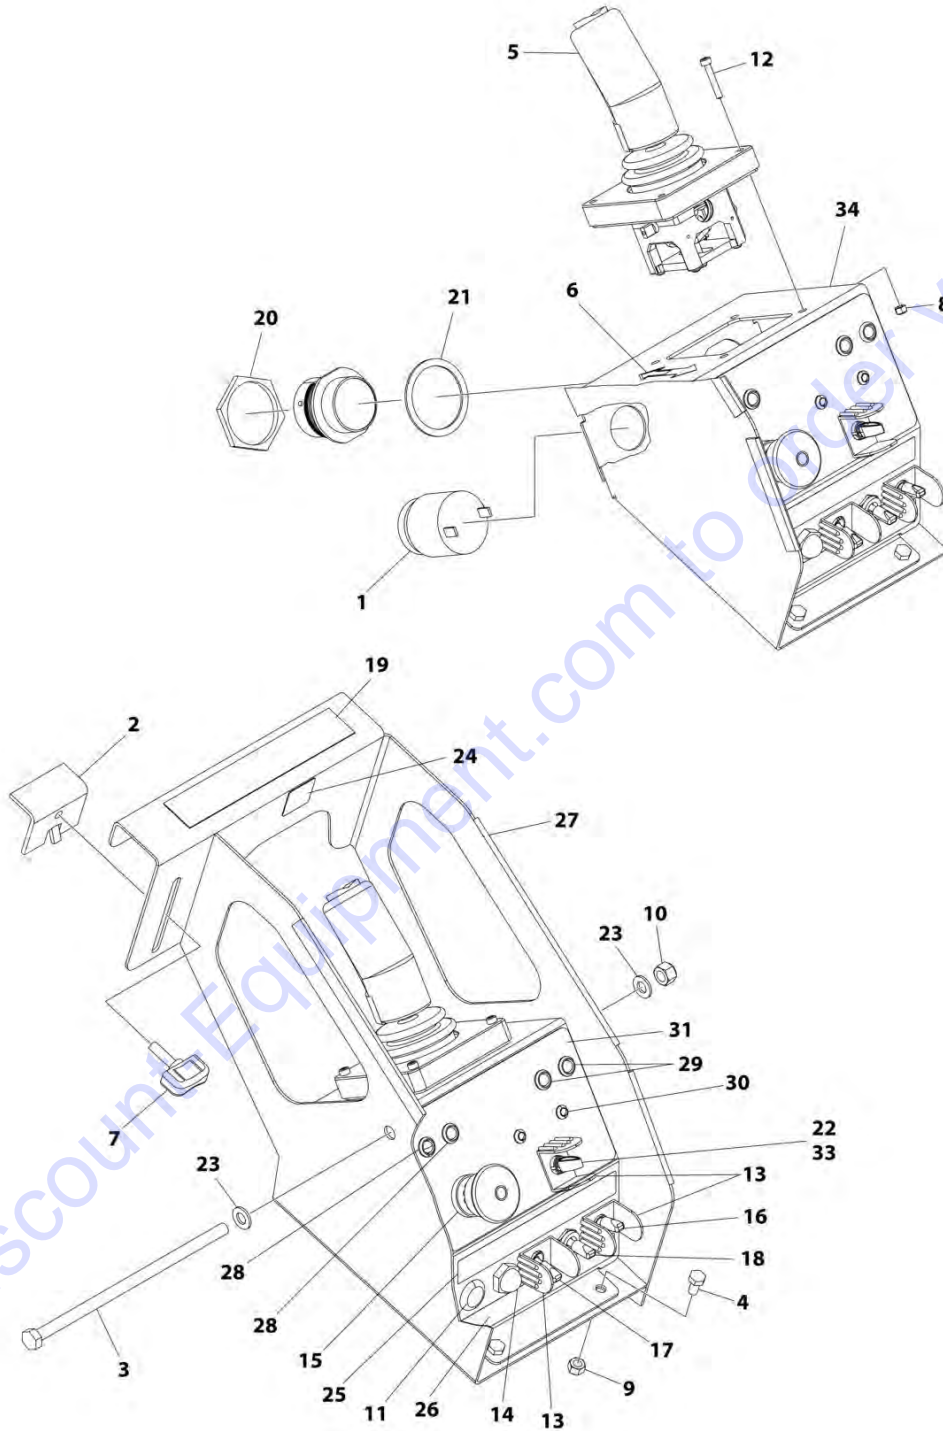

SECTION 5 - PLATFORM

FIGURE 5-8. PLATFORM CONSOLE BOX INSTALLATION - GASOLINE MACHINES

ART_1001236265

SECTION 5 - PLATFORM

FIGURE 5-8. PLATFORM CONSOLE BOX INSTALLATION - GASOLINE MACHINES

ITEM	PART NUMBER	QTY	DESCRIPTION	REV
	1001236265	Ref	PLATFORM CONSOLE BOX INSTALLATION - GASOLINE MACHINES	D
1	0140030	1	Alarm	
2	0181847	1	Angle, Clamp	
3	0700835	1	Bolt M8 x 180	
4	0760606	3	Bolt M6 x 12	
5	1600402	1	Drive/Steer Controller Assembly (See Separate Breakdown in this Section)	
6	1703819	1	Decal - Direction Arrow	
7	2560141	1	Thumbscrew	
8	3290405	4	Nut M4	
9	3290605	3	Nut M6	
10	3290805	1	Nut M8	
11	1001226421	1	Plug	
12	4031509	4	Capscrew M4 x 25	
13	4060802	3	Guard, Switch	
14	4360387	1	Switch, Push Button	
15	4360475	1	Switch, Emergency Stop	
15	7020175	1	Cap	
15	7020176	1	Block, Contact	
16	4360482	1	Switch, Toggle	
17	4360483	1	Switch, Toggle	
18	4360525	1	Switch, Toggle	
19	4420076	3	Tape	
20	4460470	1	Nut, Terminal	
21	4460471	1	Washer, Terminal	
22	4711700	2	Washer 7/16	
23	4811900	2	Washer M8	
24	1001132358	1	Decal - Steer	
25	1001181626	1	Decal - Platform Dual Fuel	
26	1001181627	1	Decal - Platform Dual Fuel	
27	1001190270	1	Bracket	
28	1001190472	2	Lamp, LED with Harness	
29	1001190473	2	Lamp, LED with Harness	
30	1001190474	2	Lamp, LED with Harness	
31	1001236199	1	Decal - Platform Function	
32	1001236230	1	Platform Box Harness (Not Shown - See Separate Breakdown in ELECTRICAL SECTION)	
33	1001236560	1	Switch, Toggle	
34	1001235922	1	Plate