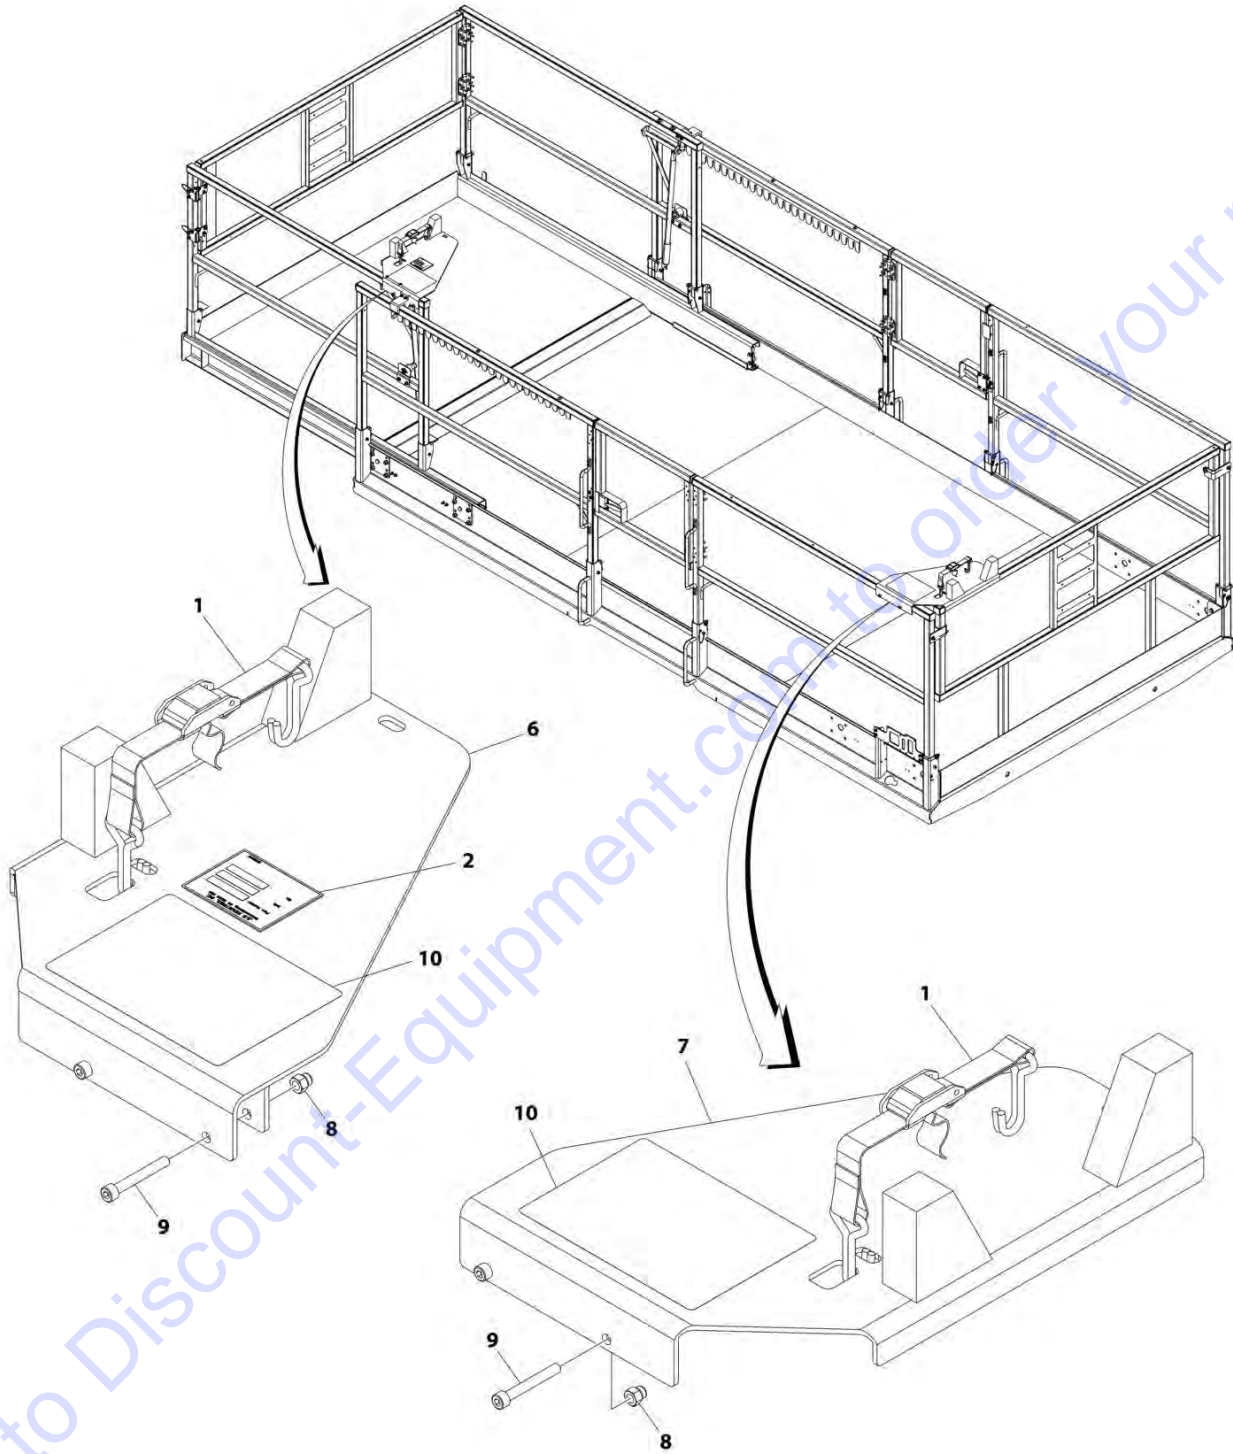

SECTION 5 - PLATFORM

FIGURE 5-11. PIPE RACK INSTALLATION

ART_1001185492

SECTION 5 - PLATFORM

FIGURE 5-11. PIPE RACK INSTALLATION

ITEM	PART NUMBER	QTY	DESCRIPTION	REV
	1001185492	Ref	PIPE RACK INSTALLATION	A
1	0480100	2	Belt, Tie Down	
2	See Note	1	Nameplate - Serial Number (Note: Not Available for Purchase)	
6	1001185503	1	Support, Pipe Rack	
7	1001185504	1	Support, Pipe Rack	
8	3290806	4	Nut M8	
9	4031916	4	Capscrew M8 x 60	
10	1001186127	2	Decal - Pipe Rack Capacity	

Go to Discount-Equipment.com to order your parts