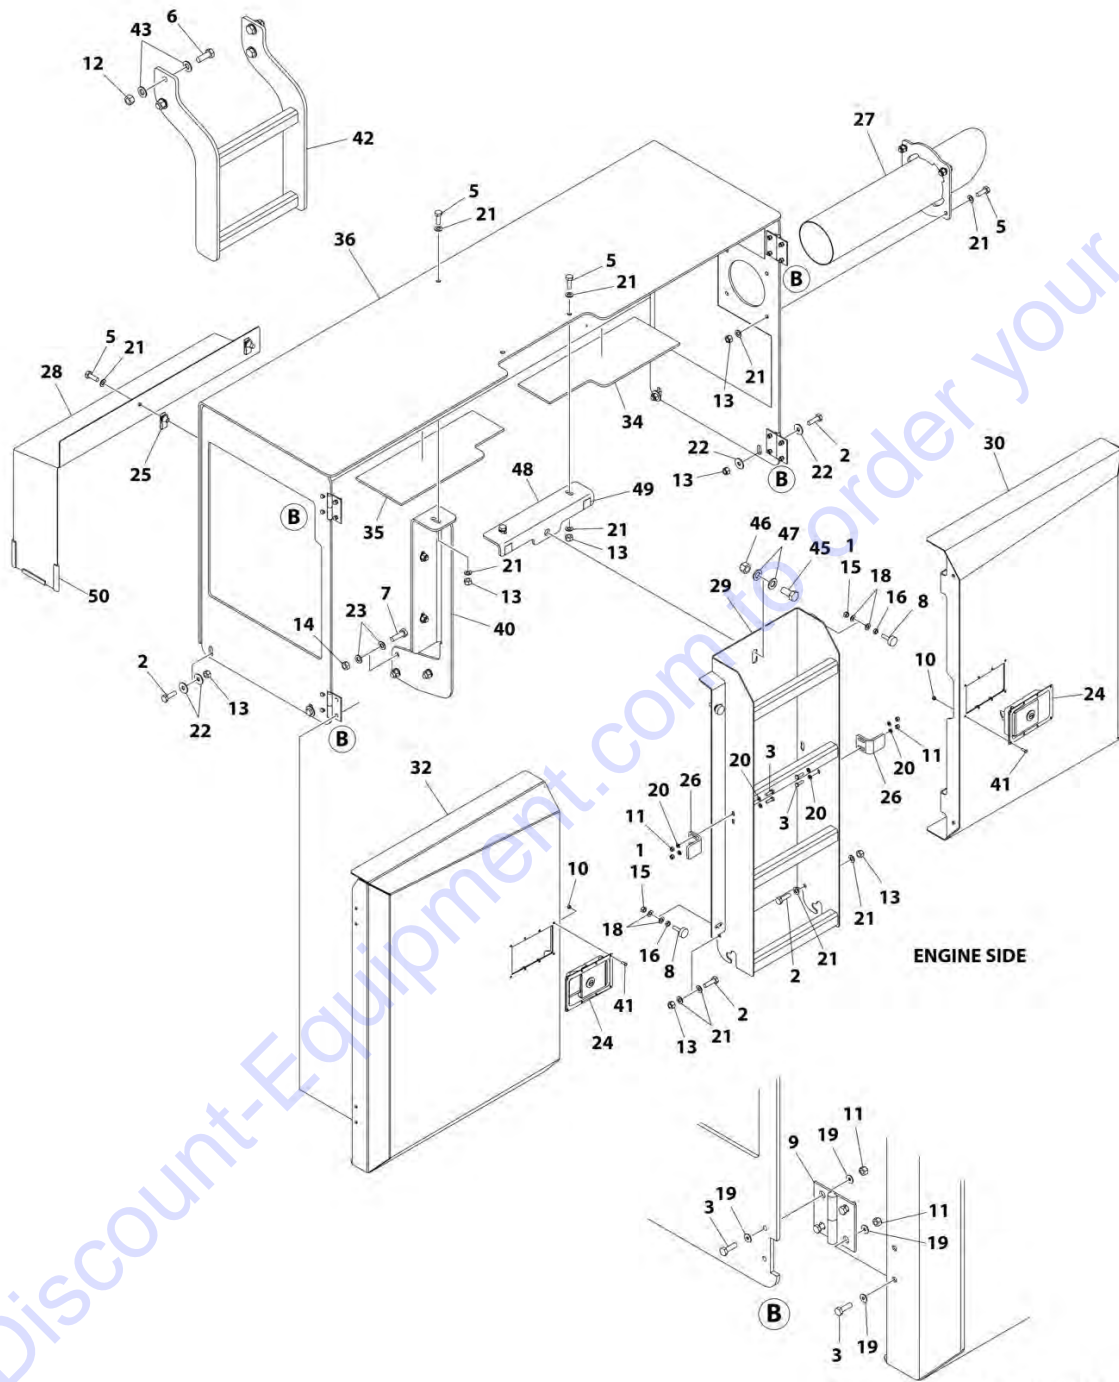

SECTION 2 - GROUND CONTROLS

ART_1001177708_20F2

SECTION 2 - GROUND CONTROLS

FIGURE 2-13. HOODS AND LADDERS INSTALLATION

ITEM	PART NUMBER	QTY	DESCRIPTION	REV
	1001233738	Ref	HOODS INSTALLATION	G
1	0100011	AR	Compound, Locking	
2	0701015	8	Bolt M10 x 35	
3	0760610	45	Bolt M6 x 20	
4	0761012	2	Bolt M10 x 25	
5	0761014	16	Bolt M10 x 30	
6	0761416	8	Bolt M14 x 40	
7	0761216	6	Bolt M12 x 40	
8	0940049	8	Stop, Hood	
9	2600216	8	Hinge	
10	3290505	32	Nut M5	
11	3290605	45	Nut M6	
12	3291407	8	Nut M14	
13	3291005	18	Nut M10	
14	3291201	6	Nut M12	
15	3311501	8	Nut 5/16	
16	3311502	8	Nut 5/16	
17	3520060	6	Plug 3/8	
18	4711500	16	Washer 5/16	
19	4811700	72	Washer M6	
20	4811702	18	Washer M6	
21	4812000	30	Washer M10	
22	4812002	14	Washer M10	
23	4812100	12	Washer M12	
24	1001093383	4	Latch	
25	1001118972	2	Nut Tinnerman M10	
26	1001181116	4	Bracket	
27	1001183416	1	Tube, Exhaust	
28	1001183727	1	Shield, Generator	
29	1001204140	2	Ladder	
30	1001204145	2	Door, Less Latch	
31	1001204146	1	Door, Less Latch	
32	1001204147	1	Door, Less Latch	
33	1001238471	1	Insulate	
34	1001225257	1	Insulate	
35	1001225258	1	Insulate	
36	1001233544	1	Shield Cover, Engine Side	
37	1001233549	1	Shield Cover, Hydraulic Side	
38	1001233554	1	Mount	
39	1001233576	1	Bracket	
40	1001237910	1	Bracket	
41	1001234348	32	Screw M5 x 16 Grade 10.9	
42	1001234847	2	Ladder	
43	4812200	16	Washer M14	
44	1001226221	1	Plate	
45	0761615	1	Bolt M16 x 35	
46	3291605	1	Nut M16	
47	4812300	2	Washer M16	
48	1001237909	1	Bracket	
49	4420062	7.1	Tape (SN E200000785 to Present)