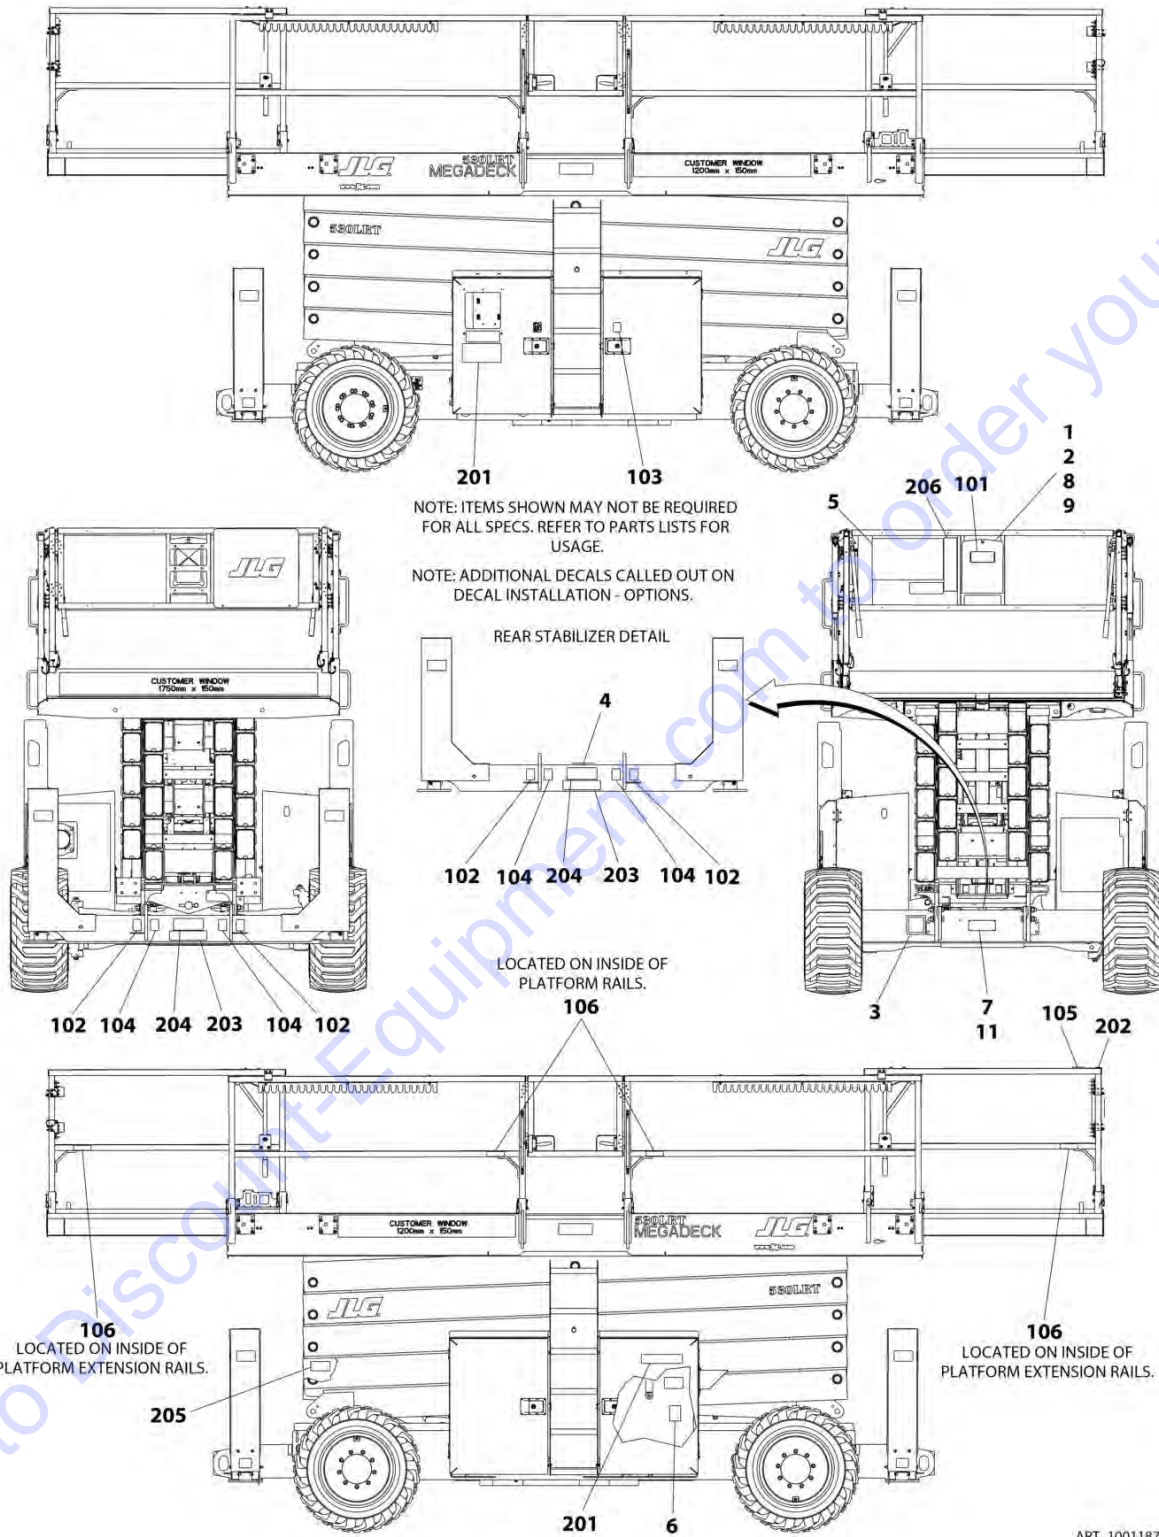

SECTION 9 - DECALS

FIGURE 9-8. ECAL INSTALLATION - LATIN AMERICAN SPECS (ENGLISH/SPANISH)

SECTION 9 - DECALS

FIGURE 9-8. ECAL INSTALLATION - LATIN AMERICAN SPECS (ENGLISH/SPANISH)

ITEM	PART NUMBER	QTY	DESCRIPTION	REV
	1001187672	Ref	DECAL INSTALLATION - LATIN AMERICAN SPECS (ENGLISH/SPANISH)	A
		Ref	Note: See DECAL INSTALLATION - OPTIONS for additional decals.	
1	0760610	4	Bolt M6 x 20	
2	0860520	1	Box, Manual Storage	
3	See Note	NSS	Decal - Bar Code (Note: Not Available for Purchase)	
4	1703687	2	Decal - Directional Arrow	
5	1704691	1	Decal - Danger/Warning	
6	1704412	1	Decal - Hydraulic Oil	
7	2080057	4	Fastener	
8	3290605	4	Nut M6	
9	4811700	8	Washer M6	
11	See Note	NSS	Decal - Manufacturers Serial Number (Note: Not Available for Purchase)	
101	1701509	1	Decal - Manual	
102	1703811	1	Decal - Lifting Lug	
103	1703812	1	Decal - Hydraulic Oil	
104	1703814	1	Decal - Tie Down	
105	1703819	1	Decal - Directional Arrow	
106	1704277	1	Decal - Lanyard Attach	
201	1704693	1	Decal - Danger Electrocution/Warning Crushing	
202	1704694	1	Decal - Control Box Location	
203	1705041	1	Decal - Danger/Electrocution Hazard	
204	1705316	1	Decal - Warning Crushing	
205	1705019	1	Decal - Safety Prop	
206	1001203076	1	Decal - Legend