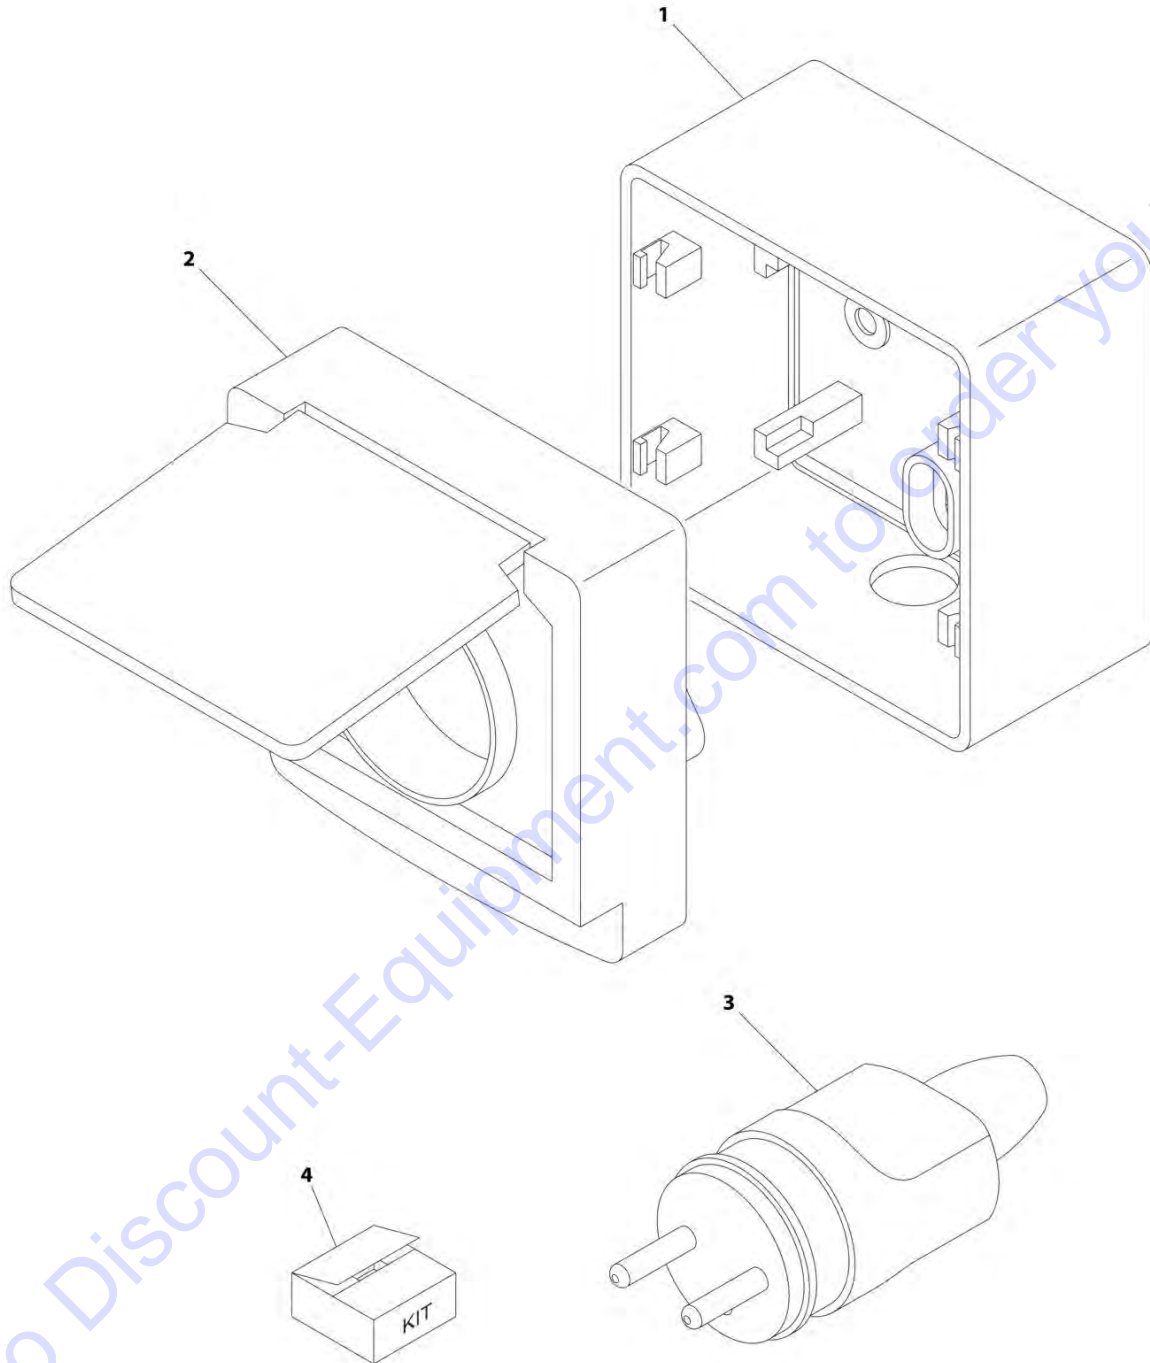

SECTION 8 - ELECTRICAL

FIGURE 8-44. RECEPTACLE BOX KIT - 220V CEE7 POST GROUND 70MM X 70MM BOX (CE SPEC)

ART_0275218

SECTION 8 - ELECTRICAL

FIGURE 8-44. RECEPTACLE BOX KIT - 220V CEE7 POST GROUND 70MM X 70MM BOX (CE SPEC)

ITEM	PART NUMBER	QTY	DESCRIPTION	REV
	0275218	Ref	RECEPTACLE BOX KIT - 220V CEE7 POST GROUND 70X70 BOX (CE SPEC)	B
1	1001141967	1	Box, Switch	
2	1001141968	1	Receptacle	
3	4461202	1	Plug, Male	
4	1001141971	1	Plug and Socket Kit (Includes Items 1-3 and Female Plug p/n 4461206)	

Go to Discount-Equipment.com to order your parts