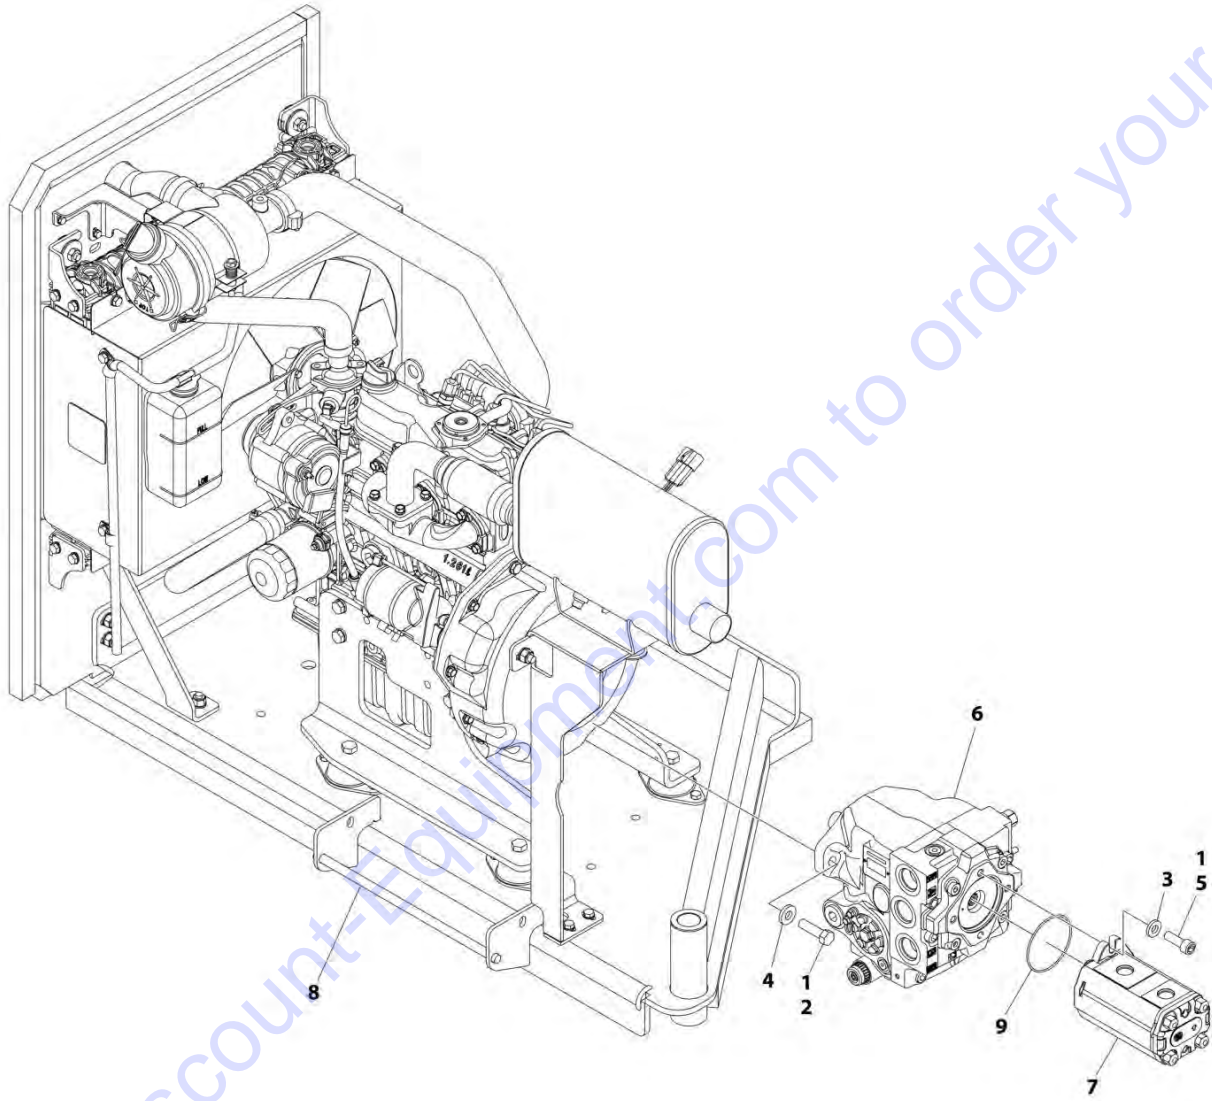

SECTION 3 - ENGINE

FIGURE 3-5. ENGINE AND PUMP SUB-ASSEMBLY - KUBOTA DIESEL STAGE III WITH GENERATOR
(SN E20000676 through E20000730)

ART_1001231719

SECTION 3 - ENGINE

**FIGURE 3-5. ENGINE AND PUMP SUB-ASSEMBLY - KUBOTA DIESEL STAGE III WITH GENERATOR
(SN E200000676 through E200000730)**

ITEM	PART NUMBER	QTY	DESCRIPTION	REV
	1001231719	Ref	ENGINE AND PUMP SUB-ASSEMBLY - KUBOTA DIESEL STAGE III	D
1	0100011	AR	Compound, Locking	
2	0641814	2	Bolt 1/2 x 1-3/4	
3	4891600	2	Washer 3/8	
4	4891800	2	Washer 1/2	
5	83191040	2	Capscrew M10 x 30	
6	1001101331	1	Piston Pump Assembly (See Separate Breakdown in this Section)	
7	1001181393	1	Gear Pump Assembly	
7	7023929	1	Seal Kit - 1001181393 Pump (Note: Seal Kit is only service component available)	
8	1001231720	1	Engine Assembly - Kubota Diesel Stage III (See Separate Breakdown in this Section)	
9	3790152	1	O-Ring	

Go to Discount-Equipment.com to order your parts