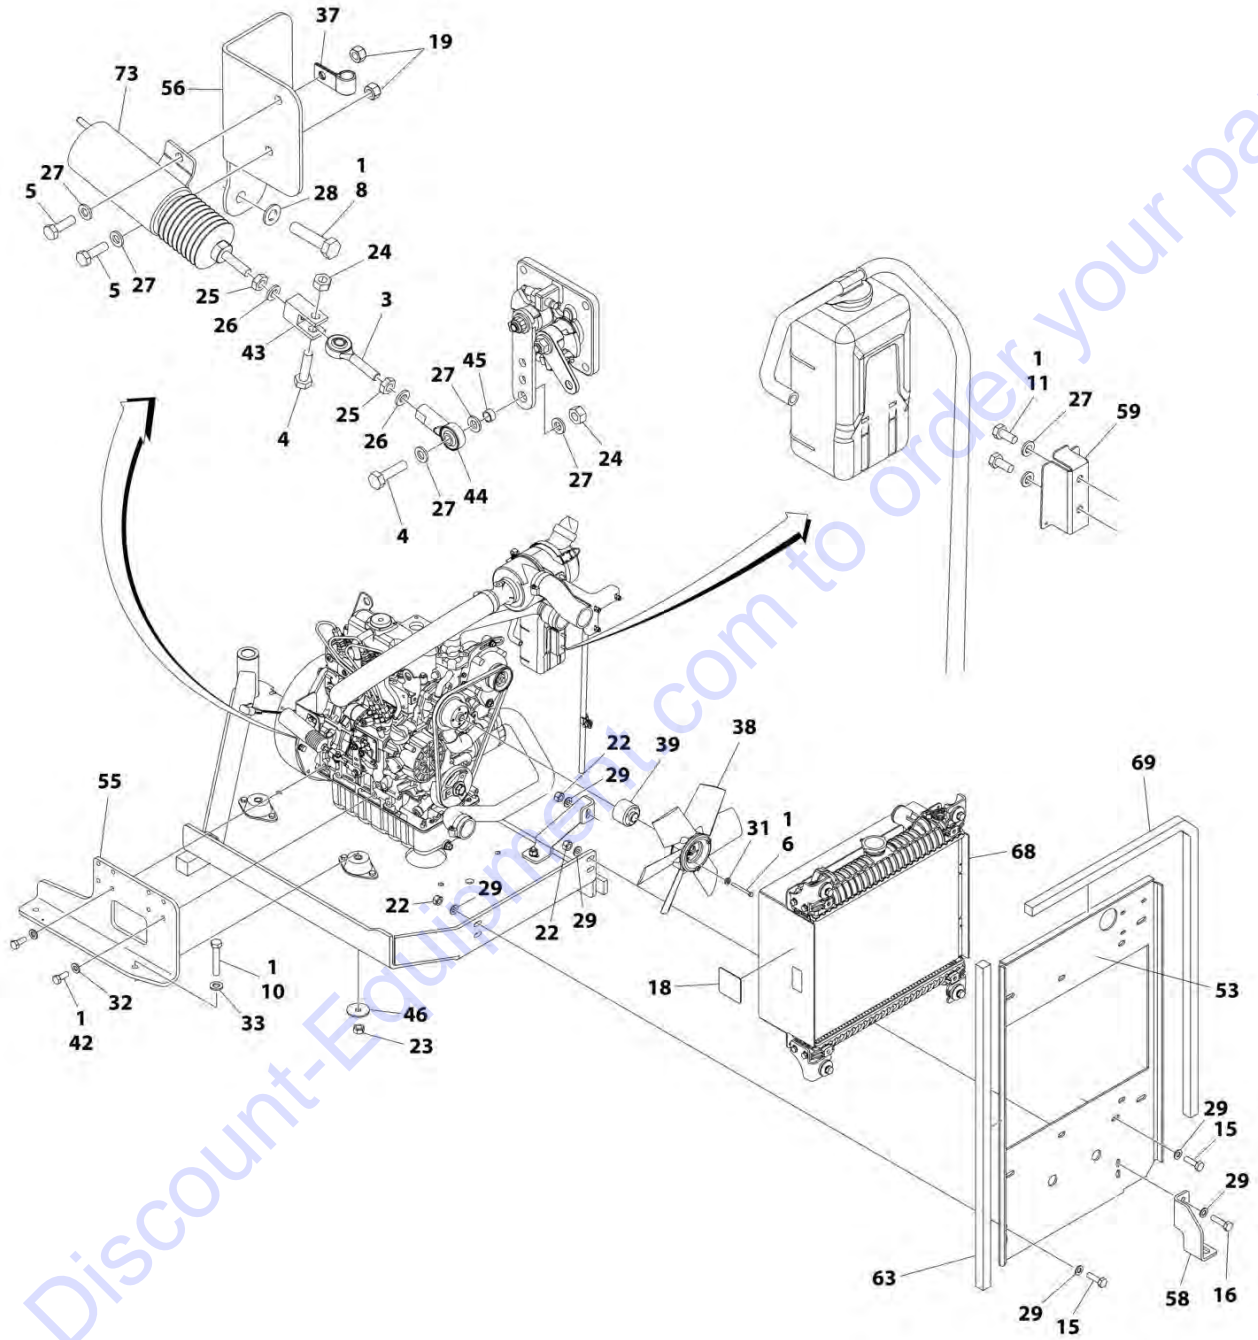

SECTION 3 - ENGINE

ART_1001238775_20F2

SECTION 3 - ENGINE

FIGURE 3-12. ENGINE ASSEMBLY - KUBOTA DIESEL T4F (SN E200000723 to Present)

ITEM	PART NUMBER	QTY	DESCRIPTION	REV
	1001238775	Ref	ENGINE ASSEMBLY - KUBOTA DIESEL T4F	B
1	0100011	AR	Compound, Locking	
2	0340045	1	Band, Mounting	
3	0440334	1	Bearing	
4	0641408	2	Bolt 1/4 x 1	
5	0700610	5	Bolt M6 x 20	
6	0700620	4	Bolt M6 x 60	
7	0700814	10	Bolt M8 x 30	
8	0700815	2	Bolt M8 x 35	
9	0700819	2	Bolt M8 x 55	
10	0701222	4	Bolt M12 x 70	
11	0760607	2	Bolt M6 x 14	
12	0760608	10	Bolt M6 x 16	
13	0760810	AR	Bolt M8 x 20	
14	0761014	1	Bolt M10 x 30	
15	0761015	4	Bolt M10 x 35	
16	0761016	6	Bolt M10 x 40	
17	0961986	2	Bearing, Flange	
18	1703162	2	Decal - Fan Blade	
19	3290605	5	Nut M6	
20	3290805	14	Nut M8	
21	3291001	4	Nut M10	
22	3291005	7	Nut M10	
23	3291201	4	Nut M12	
24	3311405	2	Nut 1/4	
25	3321402	2	Nut 1/4	
26	4761400	2	Washer 1/4	
27	4811700	13	Washer M6	
28	4811900	38	Washer M8	
29	4812000	18	Washer M10	
30	4812500	2	Washer M20	
31	5240600	4	Washer M6	
32	5241000	8	Washer M10	
33	5241200	4	Washer M12	
34	8405101	2	Clamp	
35	8405104	5	Clamp	
36	85941016	2	Clamp	
37	90021705	1	Clamp, Support	
38	1001118538	1	Fan	
39	1001118539	1	Fan, Spacer	
40	1001118580	1	Sensor, Speed	
41	1001118675	1	Housing, Coupling Kit (See Separate Breakdown in this Section)	
42	1001118746	8	Bolt M10 x 25	
43	1001118881	1	Clevis, Linkage	
44	1001118925	1	Bearing	
45	1001128888	1	Washer	
46	1001168018	4	Washer	
47	1001169054	4	Isolator, Radiator	
48	1001169138	6	Pad	
49	1001169967	2	Bracket, Radiator