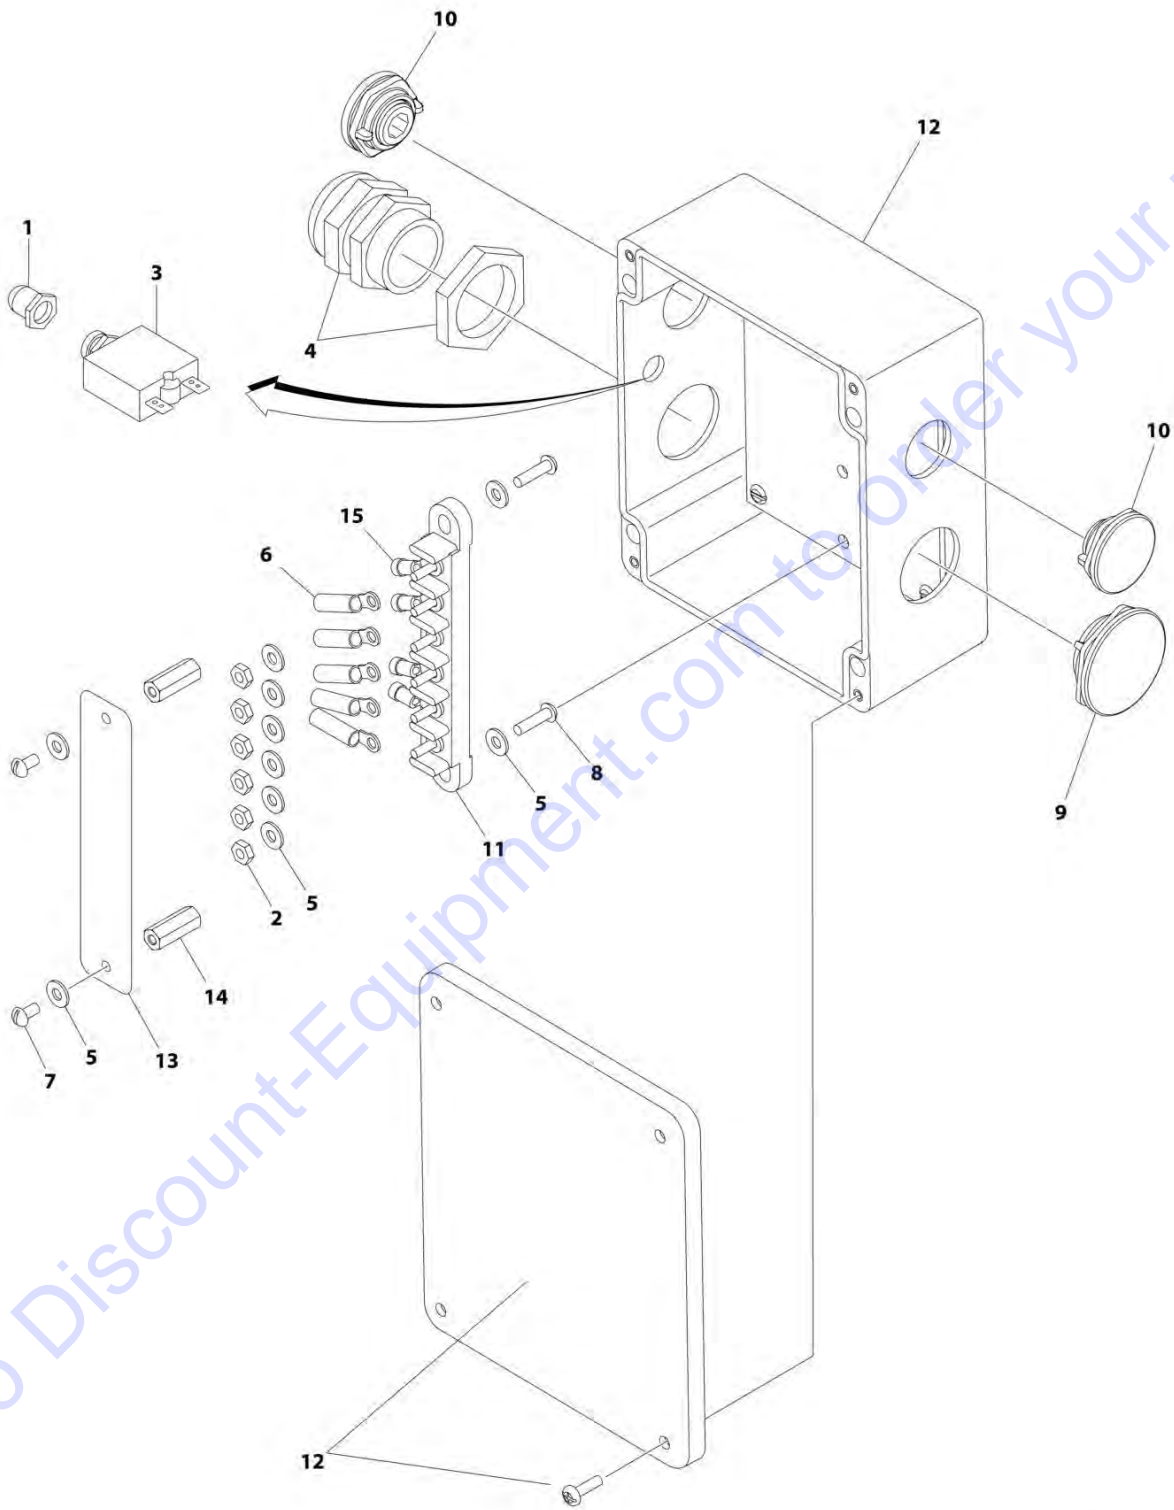

SECTION 3 - ENGINE

FIGURE 3-41. JUNCTION BOX ASSEMBLY - 4000W/7500W GENERATOR (AUSTRALIAN AND CE SPECS)

ART_1001187197

SECTION 3 - ENGINE

FIGURE 3-41. JUNCTION BOX ASSEMBLY - 4000W/7500W GENERATOR (AUSTRALIAN AND CE SPECS)

ITEM	PART NUMBER	QTY	DESCRIPTION	REV
	1001187197	Ref	JUNCTION BOX ASSEMBLY - 4000W/7500W GENERATOR (AUSTRALIAN AND CE SPECS)	A
1	3300396	1	Cover, Fuse	
2	3311001	6	Nut, #10-24	
3	4360070	1	Circuit Breaker - 15Amp	
4	4460426	1	Connector, Strain Relief	
5	4711000	10	Washer, #10	
6	8220022	5	Terminal, #10 Stud	
7	10702077	2	Screw, #10-32 X 3/8	
8	10702082	2	Screw, #10-32 X 3/4	
9	1001148648	1	Plug	
10	1001152525	2	Plug	
11	1001157520	1	Block, Terminal - 6 Pole	
12	1001157521	1	Box, Junction	
13	1001158007	1	Cover	
14	1001158008	2	Stand-Off	
15	4460068	4	Terminal	

Go to Discount-Equipment.com to order your parts