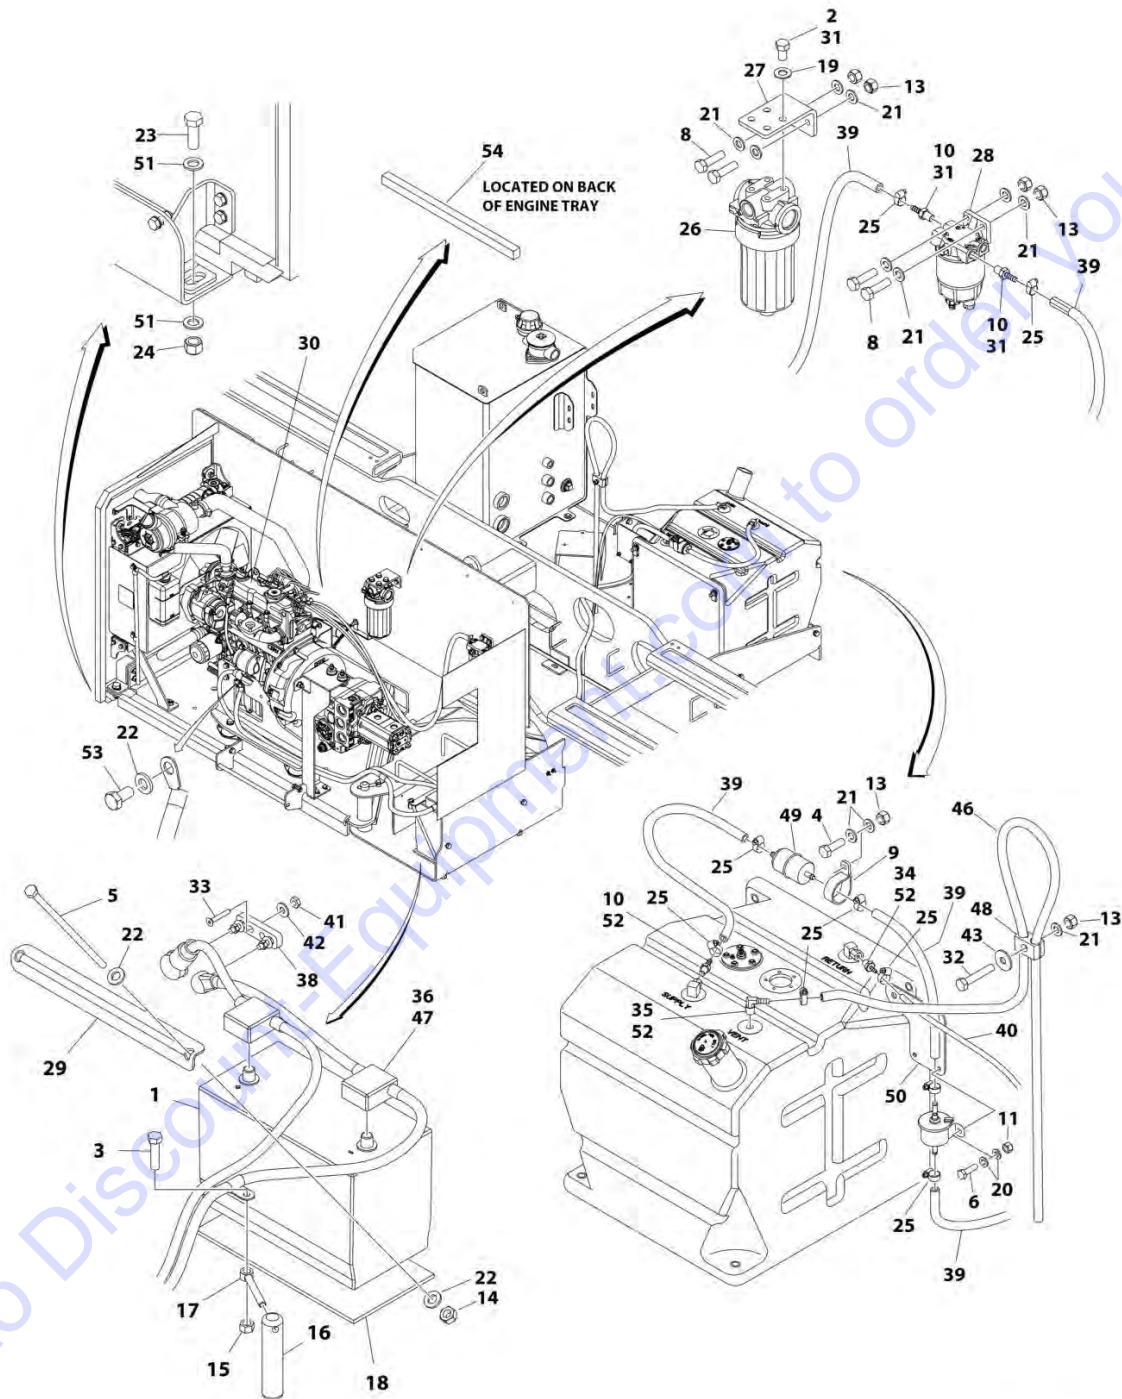

SECTION 3 - ENGINE

FIGURE 3-1. ENGINE INSTALLATION - KUBOTA DIESEL STAGE III (SN E20000676 through E20000730)

ART_1001178695

SECTION 3 - ENGINE

FIGURE 3-1. ENGINE INSTALLATION - KUBOTA DIESEL STAGE III (SN E200000676 through E200000730)

ITEM	PART NUMBER	QTY	DESCRIPTION	REV
	1001178695	Ref	ENGINE INSTALLATION - KUBOTA DIESEL STAGE III	H
1	0400075	1	Battery	
2	0761010	3	Bolt M10 x20	
3	0641612	1	Bolt 3/8 x 1-1/2	
4	0700812	1	Bolt M8 x 25	
5	0701047	2	Bolt M10 x 300	
6	0760610	2	Bolt M6 x 20	
8	0760814	4	Bolt M8 x 30	
9	1320265	1	Clamp	
10	2180348	3	Fitting, NPT/Barbed	
11	3290605	2	Nut M6	
13	3290805	6	Nut M8	
14	3291001	2	Nut M10	
15	3311605	1	Nut 3/8	
16	3422669	1	Pin	
17	3841143	1	Keeper, Pin	
18	3980007	1	Seat, Battery	
19	4812000	3	Washer M10	
20	4811700	4	Washer M6	
21	4811900	11	Washer M8	
22	5241000	5	Washer M10	
23	0761617	1	Bolt M16 x 45	
24	3291605	1	Nut M16	
25	8405009	11	Clamp	
26	1001208874	1	Filter, Charge Pump	
26	70010383	1	Element, Filter	
27	1001194836	1	Bracket	
28	1001190609	1	Fuel/Water Separator Assembly (See Separate Breakdown in this Section)	
29	1001184065	1	Bracket, Hold Down	
30	1001185041	1	Engine and Pump Sub-Assembly (See Separate Breakdown in this Section)	
31	0100011	AR	Compound, Locking	
32	0700817	1	Bolt M8 x 45	
33	0741010	2	Screw #10 x 1-1/4	
34	2180666	1	Fitting, NPT/Barbed	
35	2220313	1	Fitting, 90° NPTF/Barbed	
36	0100051	AR	Grease, Battery Terminal	
37	2300004	AR	Coolant (Not Shown)	
38	2400044	1	Fuse, Mounting Block	
39	2720058	14.5 ft/ 4.4m	Hose	
40	2720271	9.3 ft/ 2.8m	Hose	
41	3300408	2	Nut	
42	4711400	2	Washer 1/4	
43	4811902	1	Washer M8	
45	1001159301	AR	Oil, Engine (Not Shown)	
46	1001165035	5.5 ft/ 1.7m	Hose