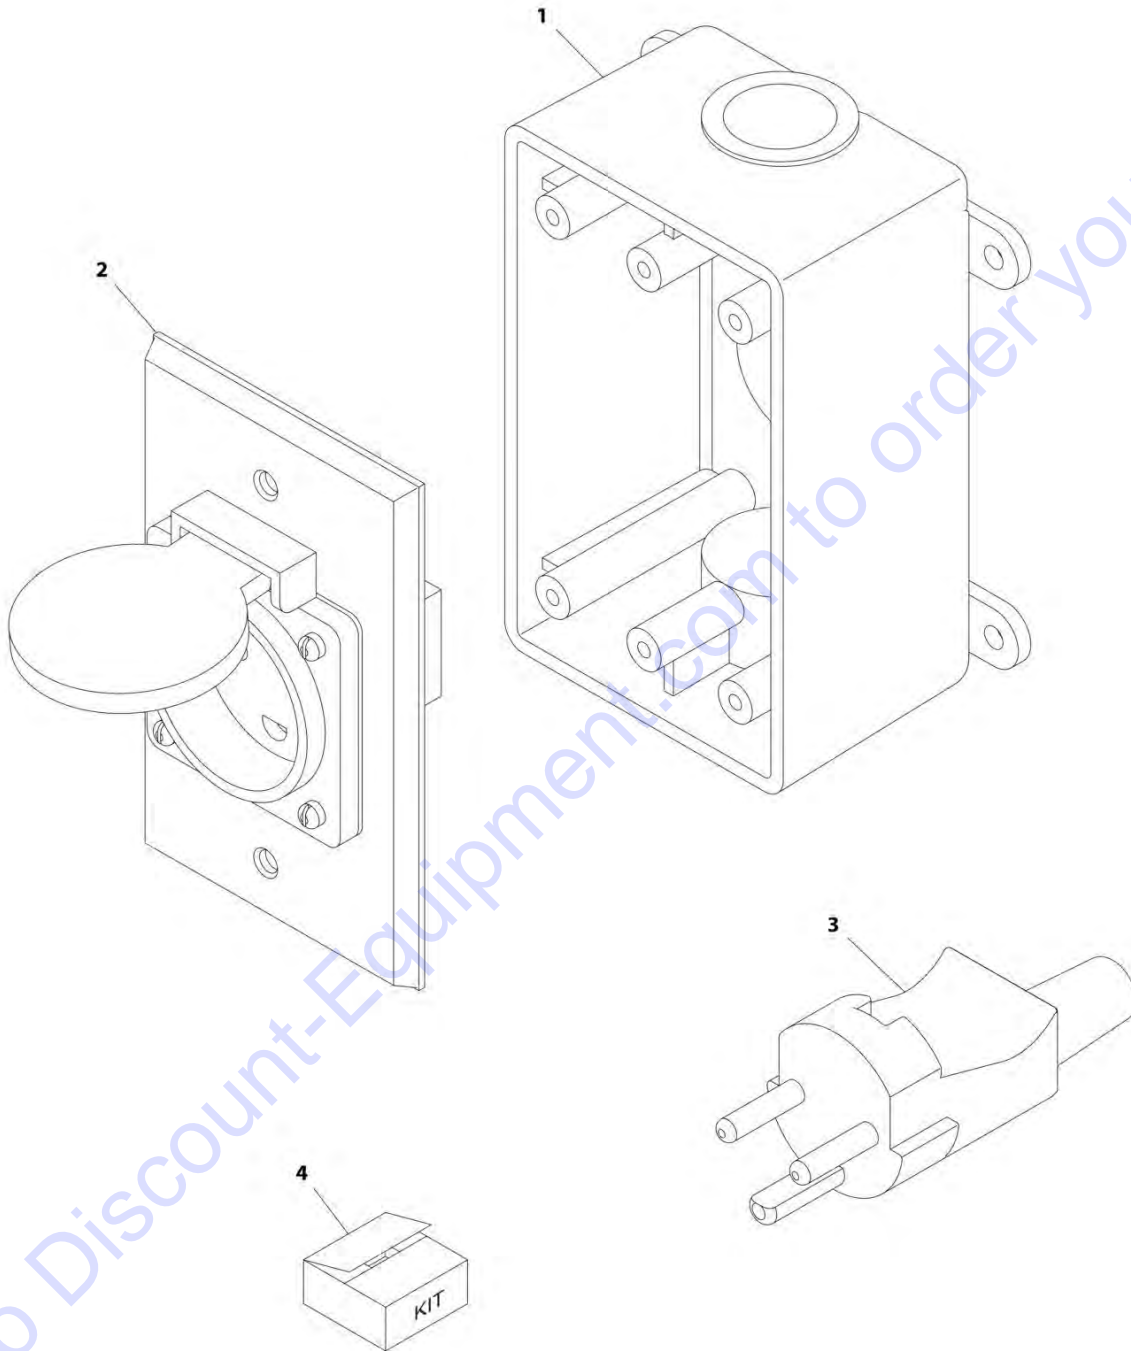

SECTION 8 - ELECTRICAL

FIGURE 8-41. RECEPTACLE BOX KIT - 220V AFSINT 107 (CE SPEC)

ART_0275454

SECTION 8 - ELECTRICAL

FIGURE 8-41. RECEPTACLE BOX KIT - 220V AFSINT 107 (CE SPEC)

ITEM	PART NUMBER	QTY	DESCRIPTION	REV
	0275454	Ref	RECEPTACLE BOX KIT - 220V AFSINT 107	B
1	0861731	1	Box, Switch	
2	4461246	1	Receptacle	
3	4461249	1	Plug, Male	
4	1001100346	1	Plug and Socket Kit (Includes Items 1-3 and Female Plug p/n 4461250)	

Go to Discount-Equipment.com to order your parts