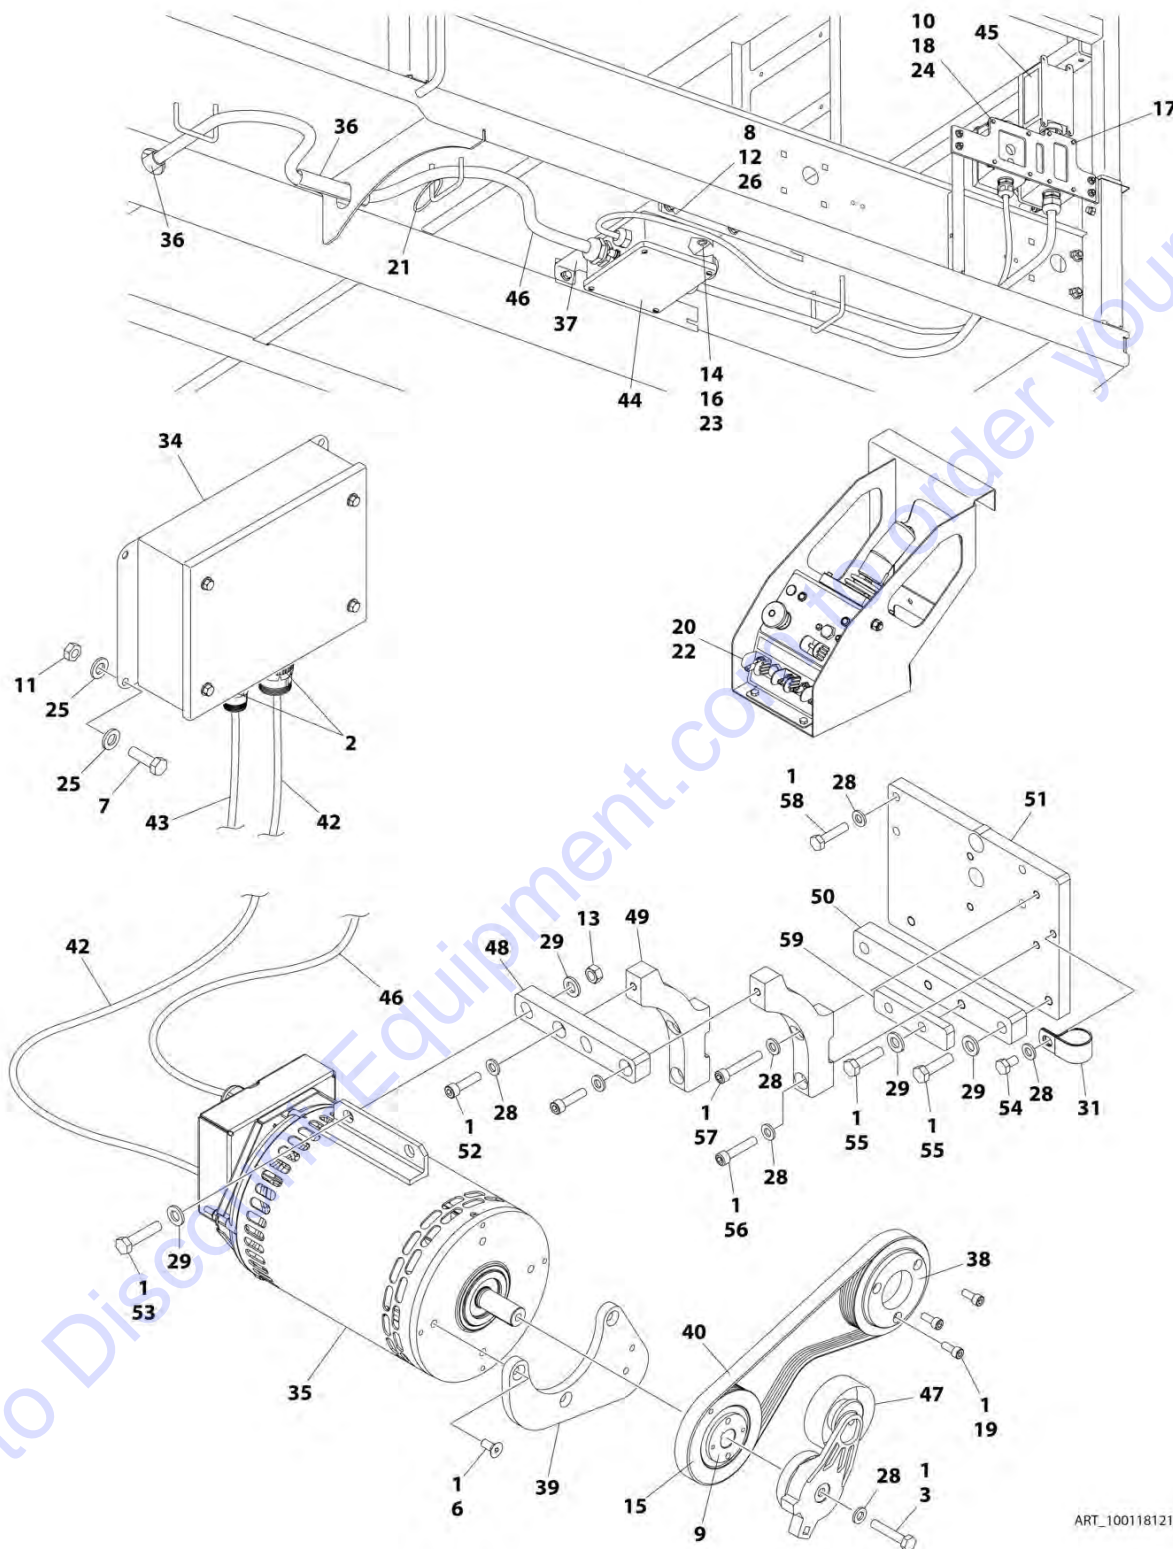

SECTION 3 - ENGINE

FIGURE 3-35. GENERATOR INSTALLATION - 4000W (KUBOTA GASOLINE) (DUAL FUEL)

ART_1001181216

SECTION 3 - ENGINE

FIGURE 3-35. GENERATOR INSTALLATION - 4000W (KUBOTA GASOLINE) (DUAL FUEL)

ITEM	PART NUMBER	QTY	DESCRIPTION	REV
	1001181216	Ref	GENERATOR INSTALLATION - 4000W (KUBOTA GASOLINE) (DUAL FUEL)	G
1	0100011	AR	Compound, Locking	
2	0100048	AR	Grease, Silicone (Apply to Contactor Connector)	
3	0701019	1	Bolt M10 x 55	
6	0741607	3	Bolt 3/8 x .88	
7	0760610	4	Bolt M6 x 20	
8	0780810	4	Bolt M8 x 20	
9	0962520	1	Bushing, Taper	
10	3290405	4	Nut M4	
11	3290605	4	Nut M6	
12	3290805	4	Nut M8	
13	3291201	AR	Nut M12	
14	3311005	4	Nut #10	
15	3580318	1	Pulley, Generator	
16	3931016	4	Screw #10 x 1	
17	3940804	4	Self, Tapping	
18	4010408	4	Screw M4 x 16	
19	4031908	3	Bolt M8 x 20	
20	4060802	1	Guard, Switch	
21	4240017	2	Tie Strap	
22	4360482	1	Switch, Toggle	
23	4751000	4	Washer #10	
24	4811400	4	Washer M4	
25	4811700	8	Washer M6	
26	4811900	4	Washer M8	
28	5241000	AR	Washer M10	
29	5241200	AR	Washer M12	
31	8406302	1	Clamp	
34	1001138566	1	Box, Generator Control (4000W Generator - 60Hz)	
34	70006552	1	Capacitor	
34	70006553	1	Relay	
35	1001140346	1	Generator Assembly	
35	70003709	1	Ring, Retaining (External)	
35	70003708	1	Ring, Retaining (Internal)	
35	70001966	1	Bearing	
35	70004092	1	Endbell (Shaft End)	
35	70004099	1	Key	
35	70004676	1	Rotor	
35	70004687	1	Stator	
35	70004678	1	Endbell (Rear)	
35	70004679	1	Cover, Endbell (Rear)	
35	70004680	1	Enclosure, Wiring	
35	70004685	1	Cover, Enclosure	
35	70004682	1	Switch, Reset (Located on Enclosure Cover)	
35	70004098	1	Connector, Strain Relief (Located on Enclosure Cover)	
35	4460224	1	Receptacle, Female - 6 Position (Connects to Harness)	
35	4460268	1	Pin, Male (Connects to Harness)	
35	4460807	6	Seal, Pin (Connects to Harness)	
35	4460808	1	Seal, Interface (Connects to Harness)