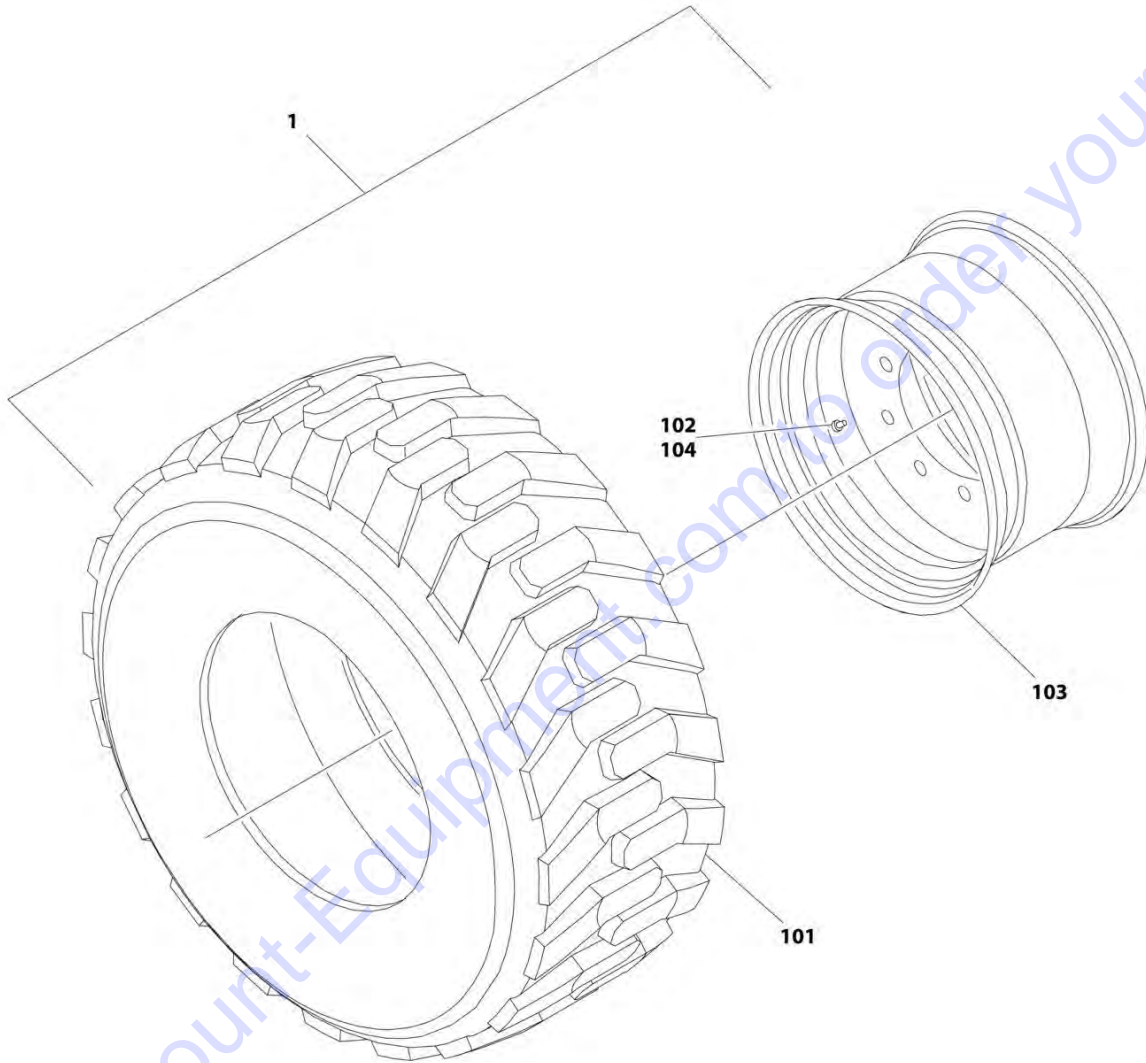

SECTION 1 - FRAME

FIGURE 1-9. TIRE AND WHEEL INSTALLATION - 12 X 16.5 FOAM FILLED NON-MARKING

ART_0270653

SECTION 1 - FRAME

FIGURE 1-9. TIRE AND WHEEL INSTALLATION - 12 X 16.5 FOAM FILLED NON-MARKING

ITEM	PART NUMBER	QTY	DESCRIPTION	REV
	0270653	Ref	TIRE AND WHEEL INSTALLATION - 12 X 16.5 FOAM FILLED	B
		Ref	Note: Assemblies may require ballast/foam filling to manufacturer's specifications prior to installing on a machine. Refer to Operation and Safety or Service and Maintenance Manuals. Purchase individual tire and/or rim only if able to foam fill tire and wheel assembly, otherwise, purchase complete assembly.	
1	1001148869	2	Tire and Wheel Assembly - 12 x 16.5 Non-Marking (RH Side)	H
1	1001148870	2	Tire and Wheel Assembly - 12 x 16.5 Non-Marking (LH Side)	H
101	4520240	4	Tire 12 x 16.5 Non-Marking	
102	4641122	4	Valve	
103	1001147274	4	Rim, Wheel	
104	1001149953	4	Cap, Valve Stem	

Go to Discount-Equipment.com to order your parts