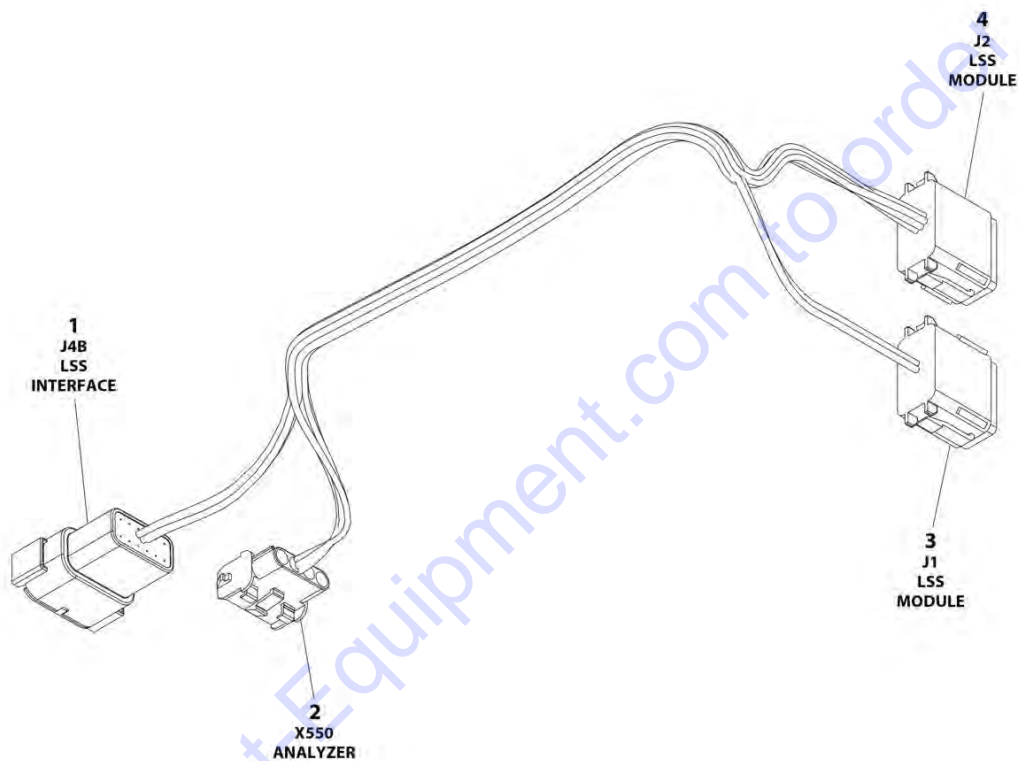

SECTION 8 - ELECTRICAL

FIGURE 8-33. LSS HARNESS

ART_1001226830

SECTION 8 - ELECTRICAL

FIGURE 8-33. LSS HARNESS

ITEM	PART NUMBER	QTY	DESCRIPTION	REV
	1001226830	Ref	LSS HARNESS	A
1	1001132170	1	Connector - 12 Position	
1	4460929	2	Pin, Male	
1	4460917	2	Pin, Male	
1	4460518	8	Plug, Terminal	
2	4460761	1	Receptacle, Female - 4 Position	
2	4460294	4	Pin, Male	
3	4460933	1	Connector - 12 Position	
3	4460465	2	Socket, Female	
3	4460466	10	Plug, Terminal	
4	4460836	1	Connector - 12 Position	
4	4460465	5	Socket, Female	
4	4460944	2	Socket, Female	
4	4460466	5	Plug, Terminal	

Go to Discount-Equipment.com to order your parts