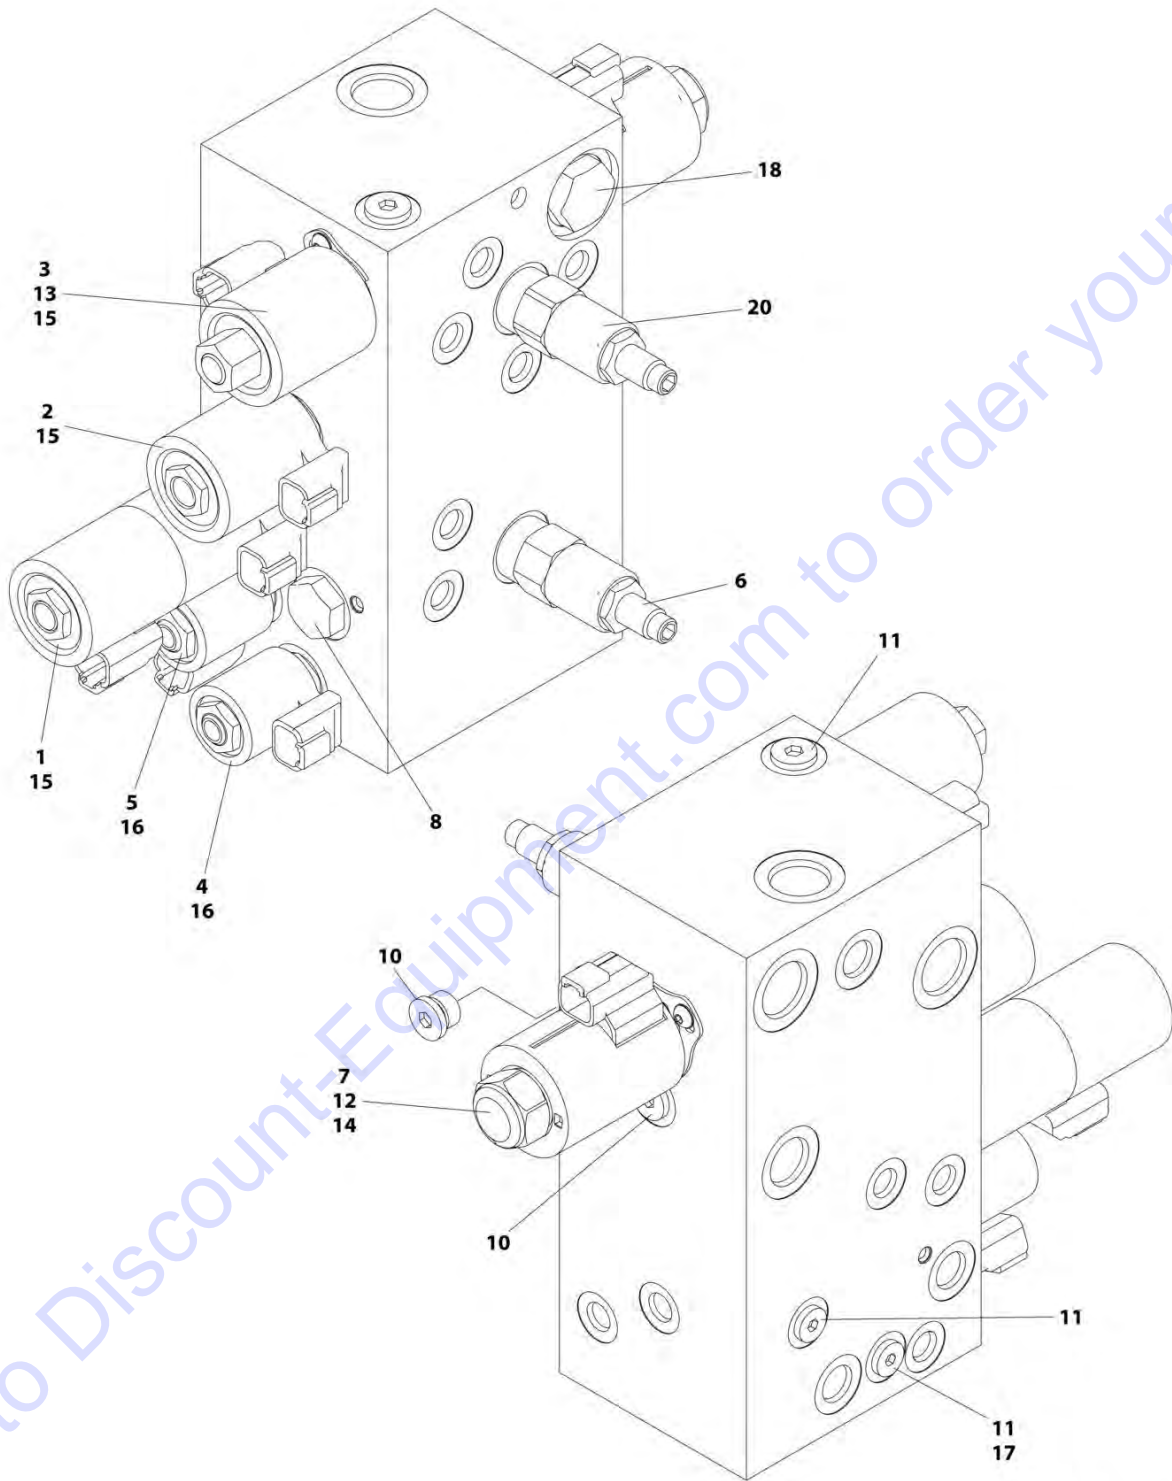

SECTION 2 - GROUND CONTROLS

FIGURE 2-2. MAIN VALVE ASSEMBLY

ART_1001234828

SECTION 2 - GROUND CONTROLS

FIGURE 2-2. MAIN VALVE ASSEMBLY

ITEM	PART NUMBER	QTY	DESCRIPTION	REV
	1001234828	Ref	MAIN VALVE ASSEMBLY	C
1	70005449	1	Cartridge, Solenoid Less Coil (Steer)	
1	70005073	1	Seal Kit - 70005449 Valve	
1	70003024	1	Spacer, Coil	
1	7022390	1	Nut, Coil	
2	70005448	1	Cartridge, Solenoid Less Coil (Lift Up)	
2	70004580	1	Seal Kit - 70005448 Valve	
2	7022390	1	Nut, Coil	
3	70005069	1	Cartridge, Solenoid Less Coil (Main Dump)	
3	7022399	1	Seal Kit - 70005069 Valve	
3	70003977	1	Nut, Coil	
4	70005167	1	Cartridge, Solenoid Less Coil	
4	7023900	1	Seal Kit - 70005167 Valve	
4	7022390	1	Nut, Coil	
5	70005167	1	Cartridge, Solenoid Less Coil	
5	7023900	1	Seal Kit - 70005167 Valve	
5	7022390	1	Nut, Coil	
6	70005452	1	Cartridge, Relief Valve (SN E200000676 through E200000705)	
6	70007036	1	Cartridge, Relief Valve (SN E200000706 to Present)	
6	7023936	1	Seal Kit - 70005452 & 70007036 Valve	
7	70006786	1	Cartridge, Solenoid Less Coil	
7	7012925	1	Seal Kit - 70006786 Valve	
8	7022398	1	Cartridge, Valve (Load Shuttle)	
8	7023900	1	Seal Kit - 7022398 Valve	
10	2220885	3	Plug	
11	2220883	2	Plug	
12	70005725	1	Lock Down Kit	
13	70005724	1	Lock Down Kit	
14	70003789	1	Coil	
15	70001967	4	Coil	
16	70001977	2	Coil	
17	70004883	1	Orifice	
18	70005100	1	Cartridge, Check Valve	
18	7022399	1	Seal Kit - 70005100 Valve	
20	70005165	1	Cartridge, Relief Valve	
20	7022399	1	Seal Kit - 70005165 Valve