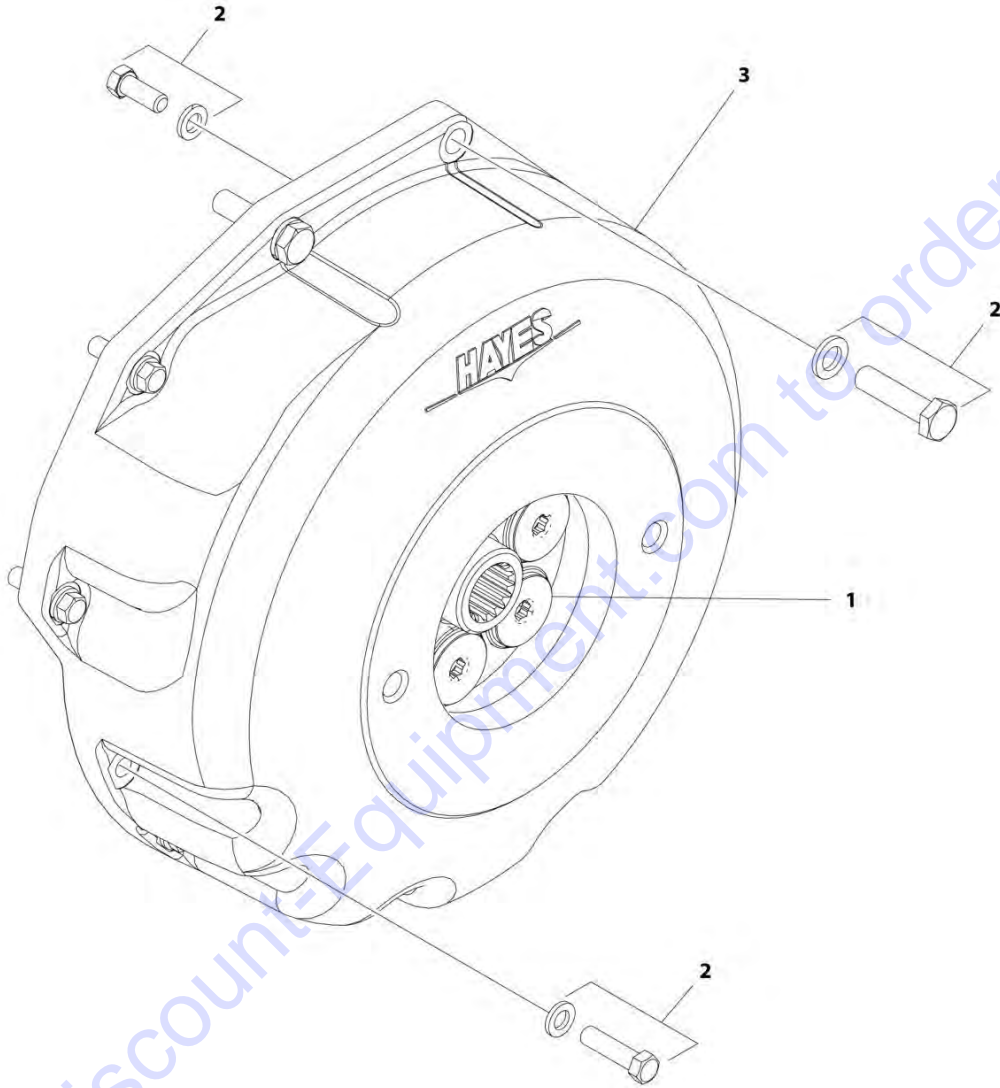

SECTION 3 - ENGINE

FIGURE 3-29. COUPLING KIT - GASOLINE ENGINES

ART_1001181829

SECTION 3 - ENGINE

FIGURE 3-29. COUPLING KIT - GASOLINE ENGINES

ITEM	PART NUMBER	QTY	DESCRIPTION	REV
	1001181829	Ref	COUPLING KIT - GASOLINE ENGINES	B
1	70005455	1	Coupling Assembly	
2	70005454	1	Bolt Kit	
3	See Note	NSS	Housing (Note: Use p/n 1001181829)	

Go to Discount-Equipment.com to order your parts