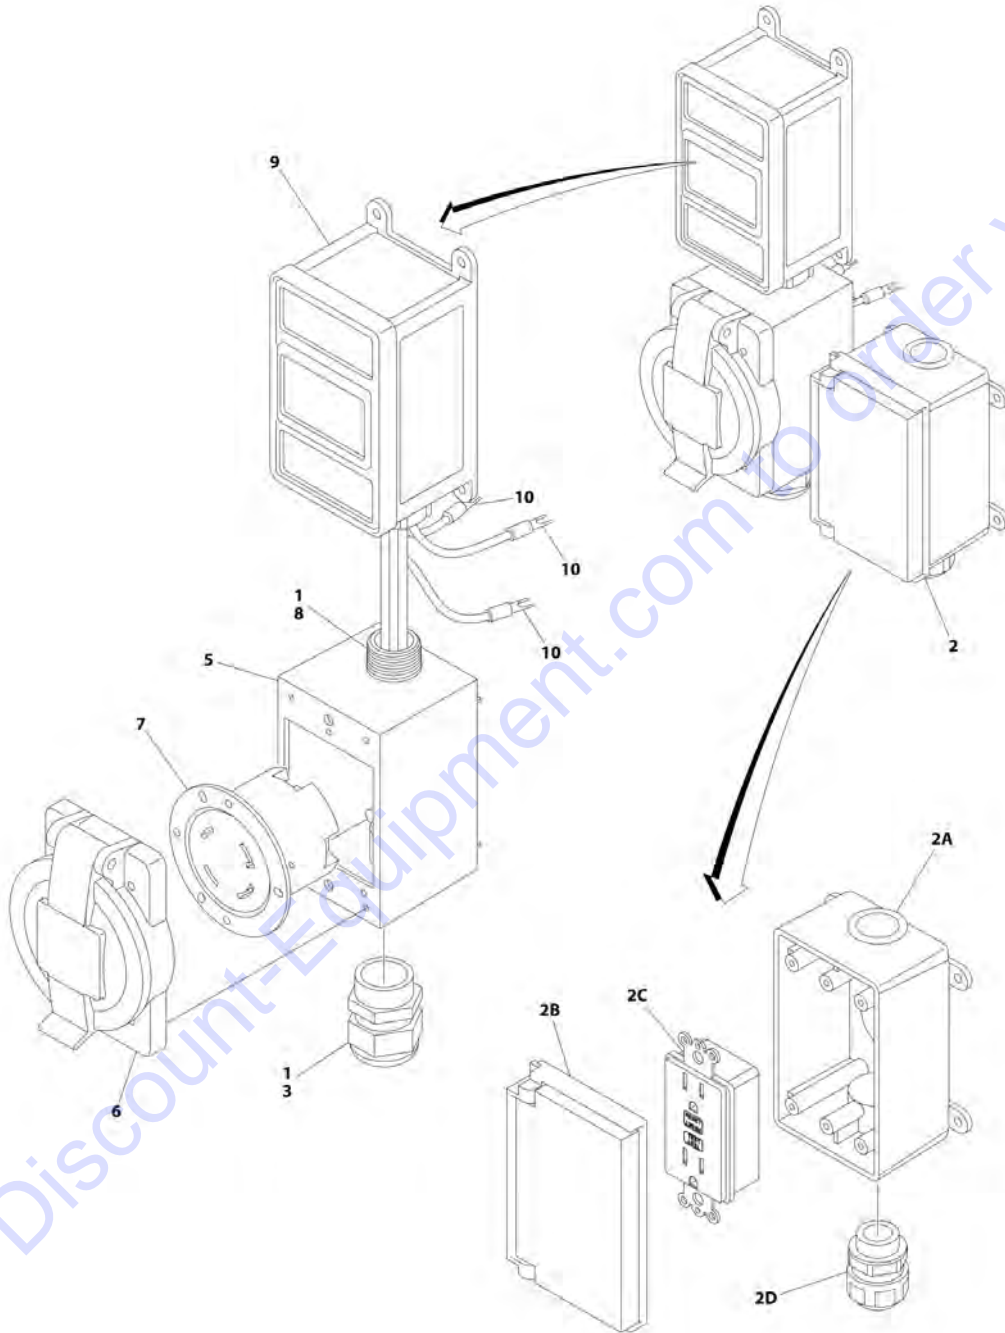

SECTION 8 - ELECTRICAL

FIGURE 8-37. RECEPTACLE ASSEMBLY (MACHINES WITH GENERATORS) (ALL SPECS EXCEPT AUSTRALIAN AND CE SPEC)

ART_1001187092

SECTION 8 - ELECTRICAL

FIGURE 8-37. RECEPTACLE ASSEMBLY (MACHINES WITH GENERATORS) (ALL SPECS EXCEPT AUSTRALIAN AND CE SPEC)

ITEM	PART NUMBER	QTY	DESCRIPTION	REV
	1001187092	Ref	RECEPTACLE ASSEMBLY (ALL SPECS EXCEPT AUSTRALIAN AND CE SPEC)	B
1	0100020	AR	Sealant, Pipe	
2	2902431	1	Receptacle Box Kit	
2A	0861731	1	Box	
2B	1671207	1	Cover	
2C	4460346	1	Receptacle	
2D	4460662	1	Connector, Strain Relief	
3	4460612	1	Connector, Strain Relief	
4	1001099670	3	Terminal (Not Shown)	
5	1001148675	1	Box	
6	1001148676	1	Cover, Receptacle	
7	1001148907	1	Connector, Receptacle - 240V	
8	1001159119	1	Conduit	
9	1001159118	1	Breaker, GFCI 30A - 240V	
10	4460315	3	Terminal	

Go to Discount-Equipment.com to order your parts