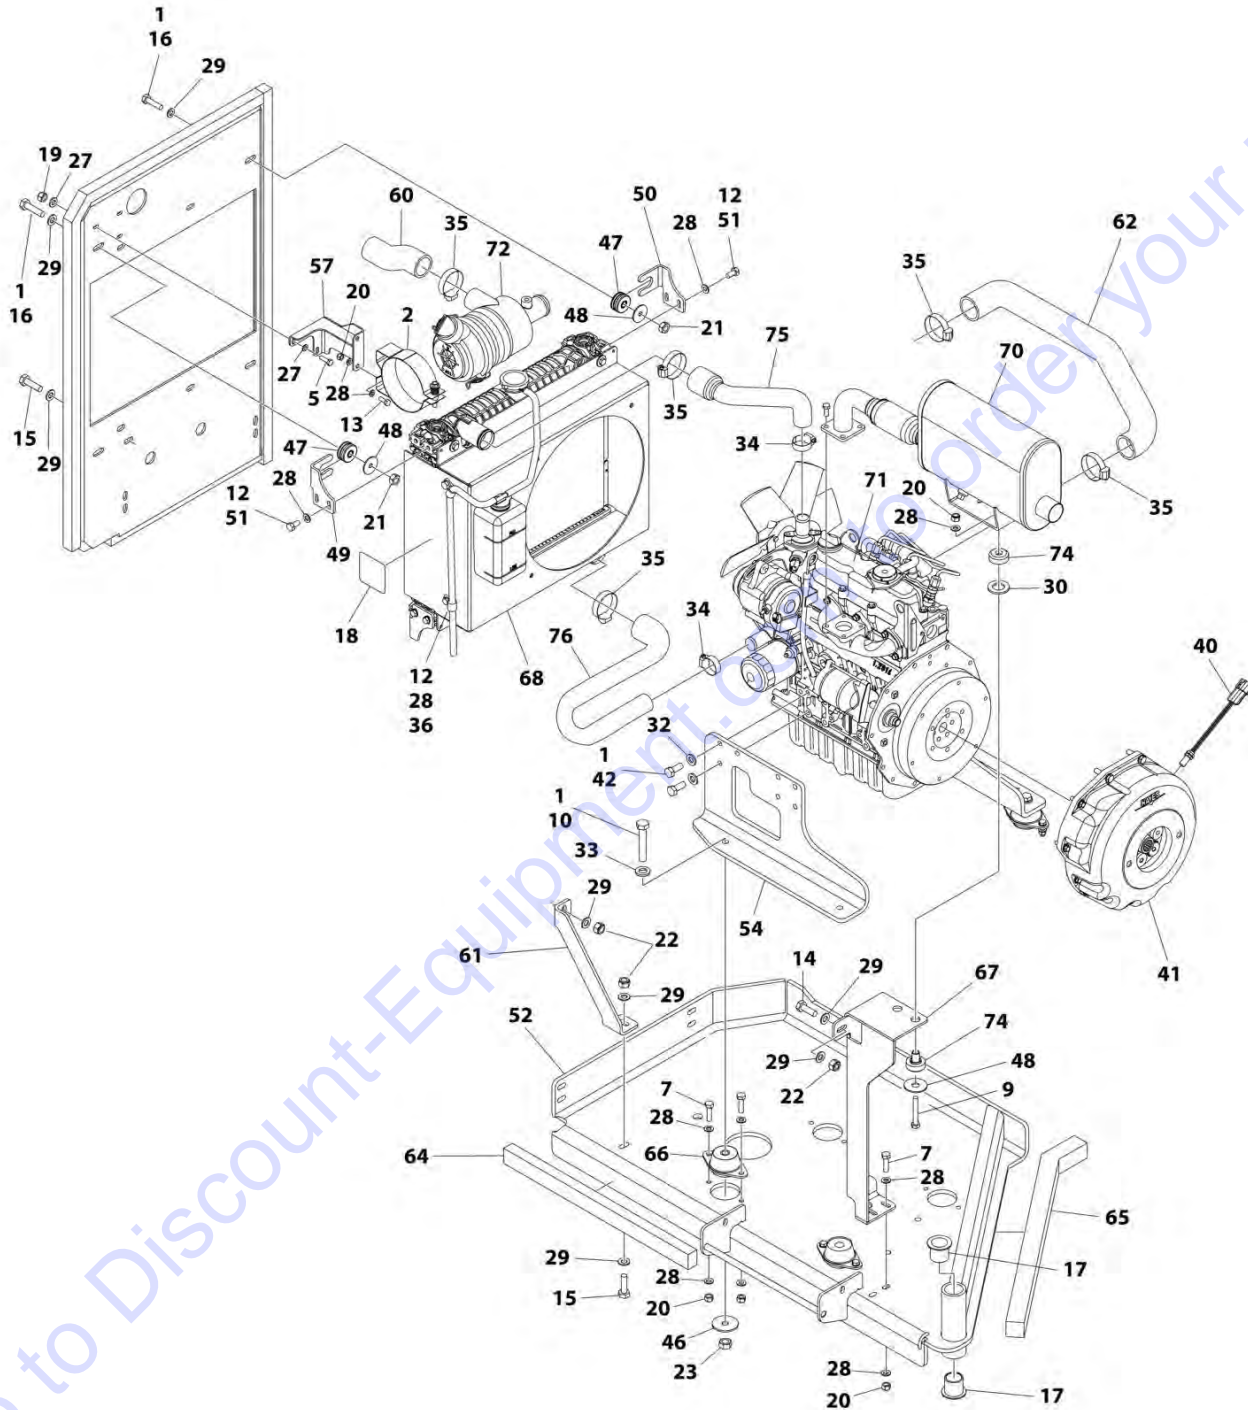

SECTION 3 - ENGINE

ITEM	PART NUMBER	QTY	DESCRIPTION	REV
55	1001227285	1	Seal	
56	1001182976	1	Mount, Engine (LH)	
57	1001182977	1	Mount, Engine (RH)	
58	1001182978	1	Tube, Inlet	
59	1001182979	1	Bracket, Throttle Cylinder	
60	1001182980	1	Bracket, Air Cleaner	
61	1001182981	1	Bracket, Tray	
62	1001182982	1	Mount	
63	1001182983	1	Tube, Intake	
64	1001182984	1	Bracket, Support	
65	1001182985	1	Tube, Outlet	
66	1001182987	1	Tube, Air Intake	
67	1001183420	1	Foam, Baffle	
71	1001183424	1	Foam, Baffle	
75	1001184066	1	Foam, Baffle	
76	1001118280	1	Air Filter Assembly	
76	7015004	2	Element	
76	7015005	1	Cover Assembly	
76	1340069	1	Valve, Vacuator	
77	1001118582	1	Actuator, Throttle	
78	8405101	2	Clamp	
79	0700815	2	Bolt M8 x 35	
80	1703162	2	Decal - Fan Blade	
81	3291005	7	Nut M10	
83	0100011	AR	Compound, Locking	
85	0700814	10	Bolt M8 x 30	
88	0760612	AR	Bolt M6 x 25	
89	90021705	1	Clamp, Support	
90	3290601	AR	Nut M6	
91	1001169054	4	Isolator, Radiator	
92	0700819	2	Bolt M8 x 55	
93	0761014	1	Bolt M10 x 30	
94	4812500	2	Washer M20	
95	1001234950	1	Muffler	
96	1001195600	1	Bracket, Muffler	
97	1001125248	2	Mount, Engine	
98	1001180620	AR	Compound, Locking	
99	1001128888	AR	Washer	

SECTION 3 - ENGINE

FIGURE 3-12. ENGINE ASSEMBLY - KUBOTA DIESEL T4F (SN E200000723 to Present)

ART_1001238775_10F2