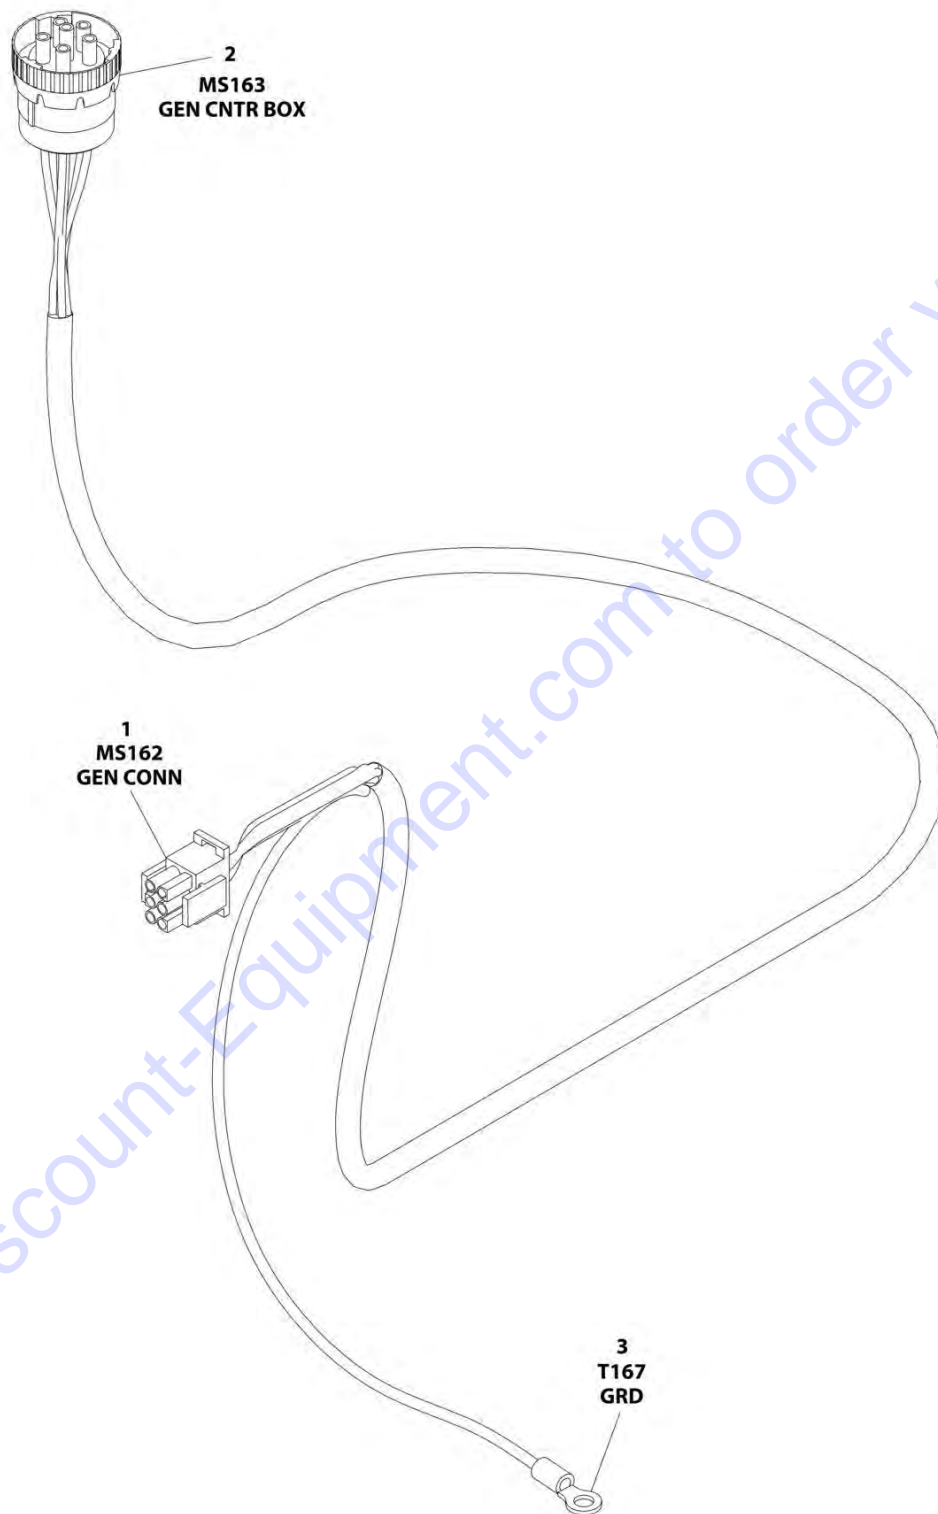

SECTION 8 - ELECTRICAL

FIGURE 8-22. GENERATOR CONTROL HARNESS - 7500W GENERATOR (GENERATOR TO CONTROL BOX)

ART_1001236442

SECTION 8 - ELECTRICAL

FIGURE 8-22. GENERATOR CONTROL HARNESS - 7500W GENERATOR (GENERATOR TO CONTROL BOX)

ITEM	PART NUMBER	QTY	DESCRIPTION	REV
	1001236442	Ref	GENERATOR CONTROL HARNESS - 7500W GENERATOR (GENERATOR TO CONTROL BOX)	A
1	4460225	1	Plug, Male - 6 Position	
1	4460268	6	Socket, Female	
1	4460807	1	Seal, Terminal	
2	77363233	1	Connector - 6 Position	
2	4460465	6	Socket, Female	
3	4460043	1	Terminal, Ring	

Go to Discount-Equipment.com to order your parts