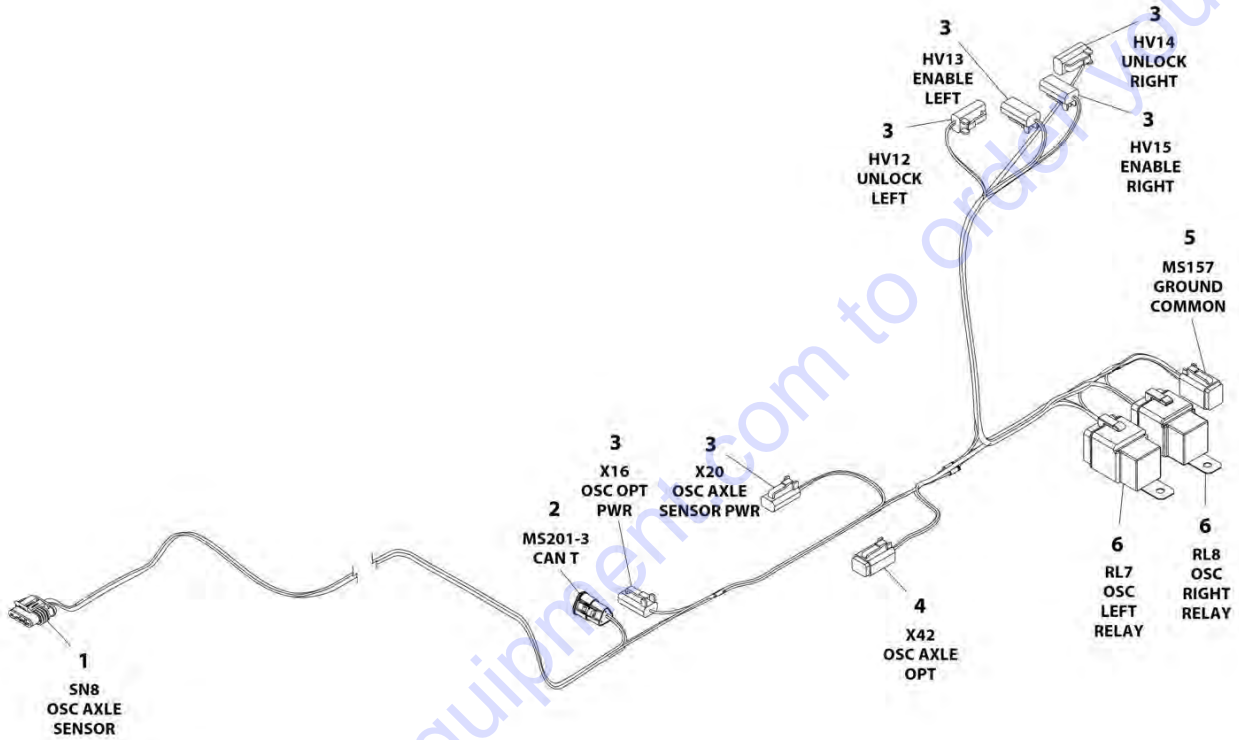

SECTION 8 - ELECTRICAL

FIGURE 8-34. OSCILLATING AXLE HARNESS

ART_1001187601

SECTION 8 - ELECTRICAL

FIGURE 8-34. OSCILLATING AXLE HARNESS

ITEM	PART NUMBER	QTY	DESCRIPTION	REV
	1001187601	Ref	OSCILLATING AXLE HARNESS	C
1	1001103012	1	Connector - 4 Position	
1	1001107854	4	Socket, Female	
1	1001104498	4	Seal	
2	1001116812	1	Connector - 3 Position	
2	4460944	3	Socket, Female	
3	4460891	6	Connector - 2 Position	
3	4460465	11	Socket, Female	
3	4460466	1	Plug, Terminal	
4	4460884	1	Connector - 4 Position	
4	4460465	3	Socket, Female	
4	4460466	1	Plug, Terminal	
5	4460894	1	Connector - 6 Position	
5	4460465	6	Socket, Female	
6	1001117025	2	Connector, Relay	
6	4460375	8	Terminal	

Go to Discount-Equipment.com to order your parts