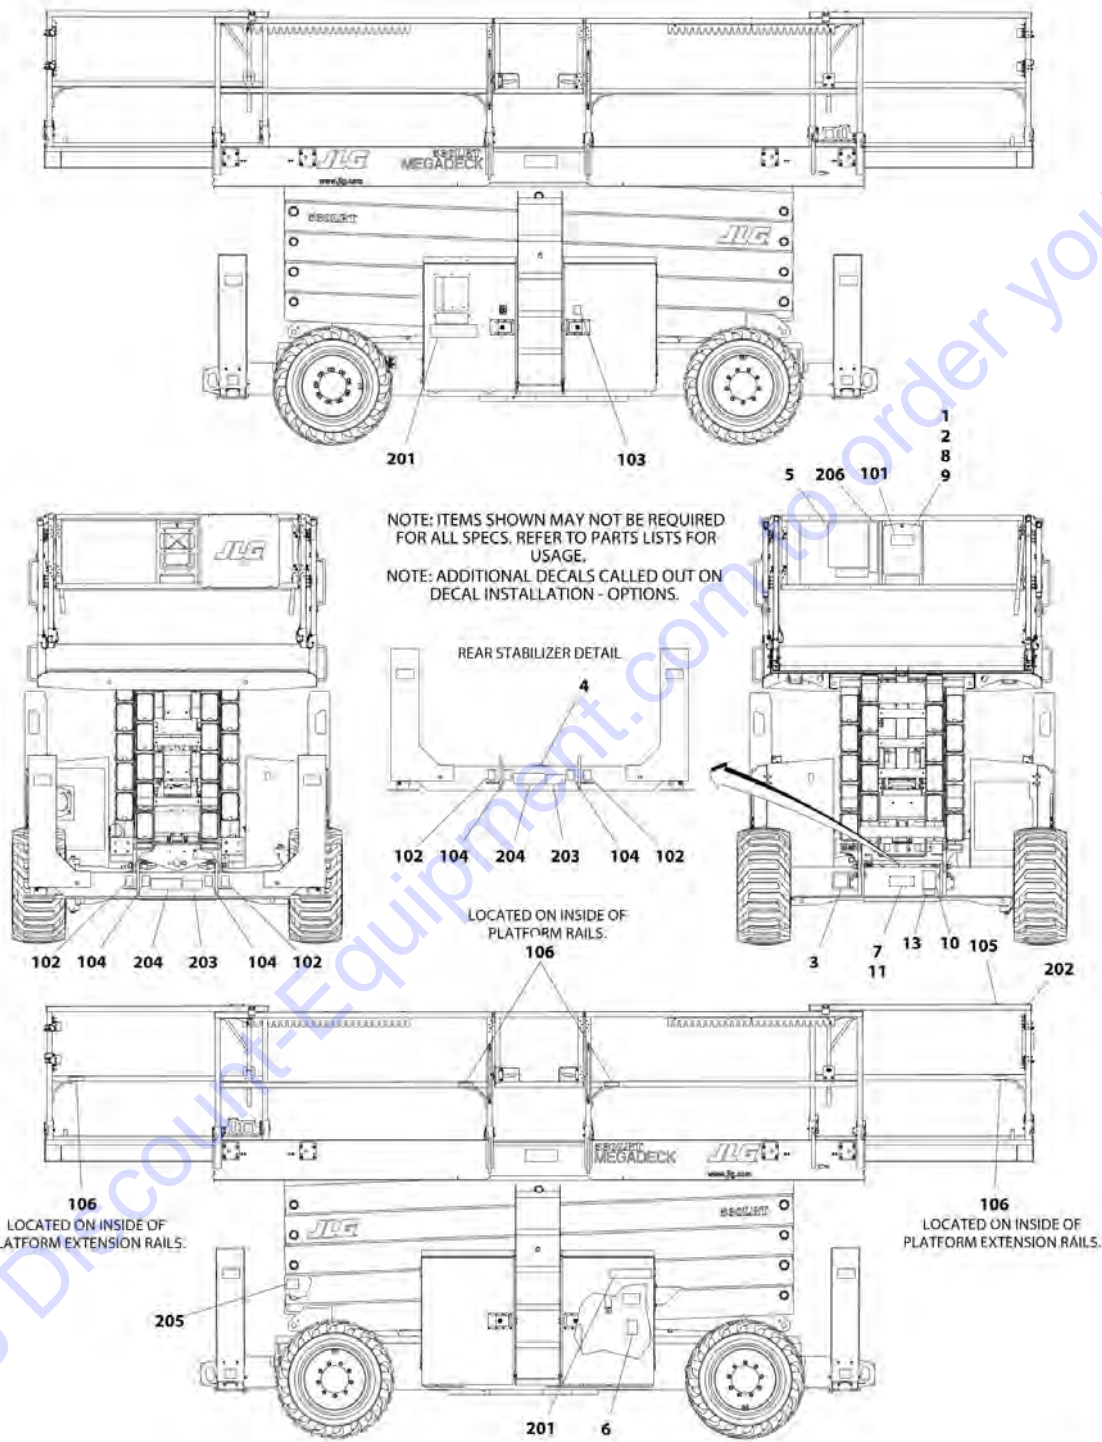

SECTION 9 - DECALS

FIGURE 9-1. DECAL INSTALLATION - ANSI AND ANSI EXPORT SPECS (ENGLISH)

ART 100118760A

SECTION 9 - DECALS

FIGURE 9-1. DECAL INSTALLATION - ANSI AND ANSI EXPORT SPECS (ENGLISH)

ITEM	PART NUMBER	QTY	DESCRIPTION	REV
	1001187668	Ref	DECAL INSTALLATION - ANSI AND ANSI EXPORT SPECS (ENGLISH)	C
		Ref	Note: See DECAL INSTALLATION - OPTIONS for additional decals.	
1	0760610	4	Bolt, M6 X 20	
2	0860520	1	Box, Manual Storage	
3	See Note	NSS	Decal - Bar Code (Note: Not Available for Purchase)	
4	1703687	2	Decal - Directional Arrow	
5	1703816	1	Decal - Danger/Warning	
6	1704412	1	Decal - Hydraulic Oil	
7	2080057	4	Fastener	
8	3290605	4	Nut, Lock M6	
9	4811700	8	Washer, M6	
10	1001131270	1	Decal - Patent	
11	See Note	NSS	Decal - Manufacturers Serial Number (Note: Not Available for Purchase)	
13	1001223453	1	Decal - ICES	
101	1701509	1	Decal - Manual	
102	1703811	1	Decal - Lifting Lug	
103	1703812	1	Decal - Hydraulic Oil	
104	1703814	1	Decal - Tie Down	
105	1703819	1	Decal - Directional Arrow	
106	1704277	1	Decal - Lanyard Attach	
201	1703818	1	Decal - Danger Electrocution/Warning Crushing	
202	1703821	1	Decal - Control Box Location	
203	1703823	1	Decal - Danger/Electrocution Hazard	
204	1704432	1	Decal - Warning Crushing	
205	1705019	1	Decal - Safety Prop	
206	1001192853	1	Decal - Legend