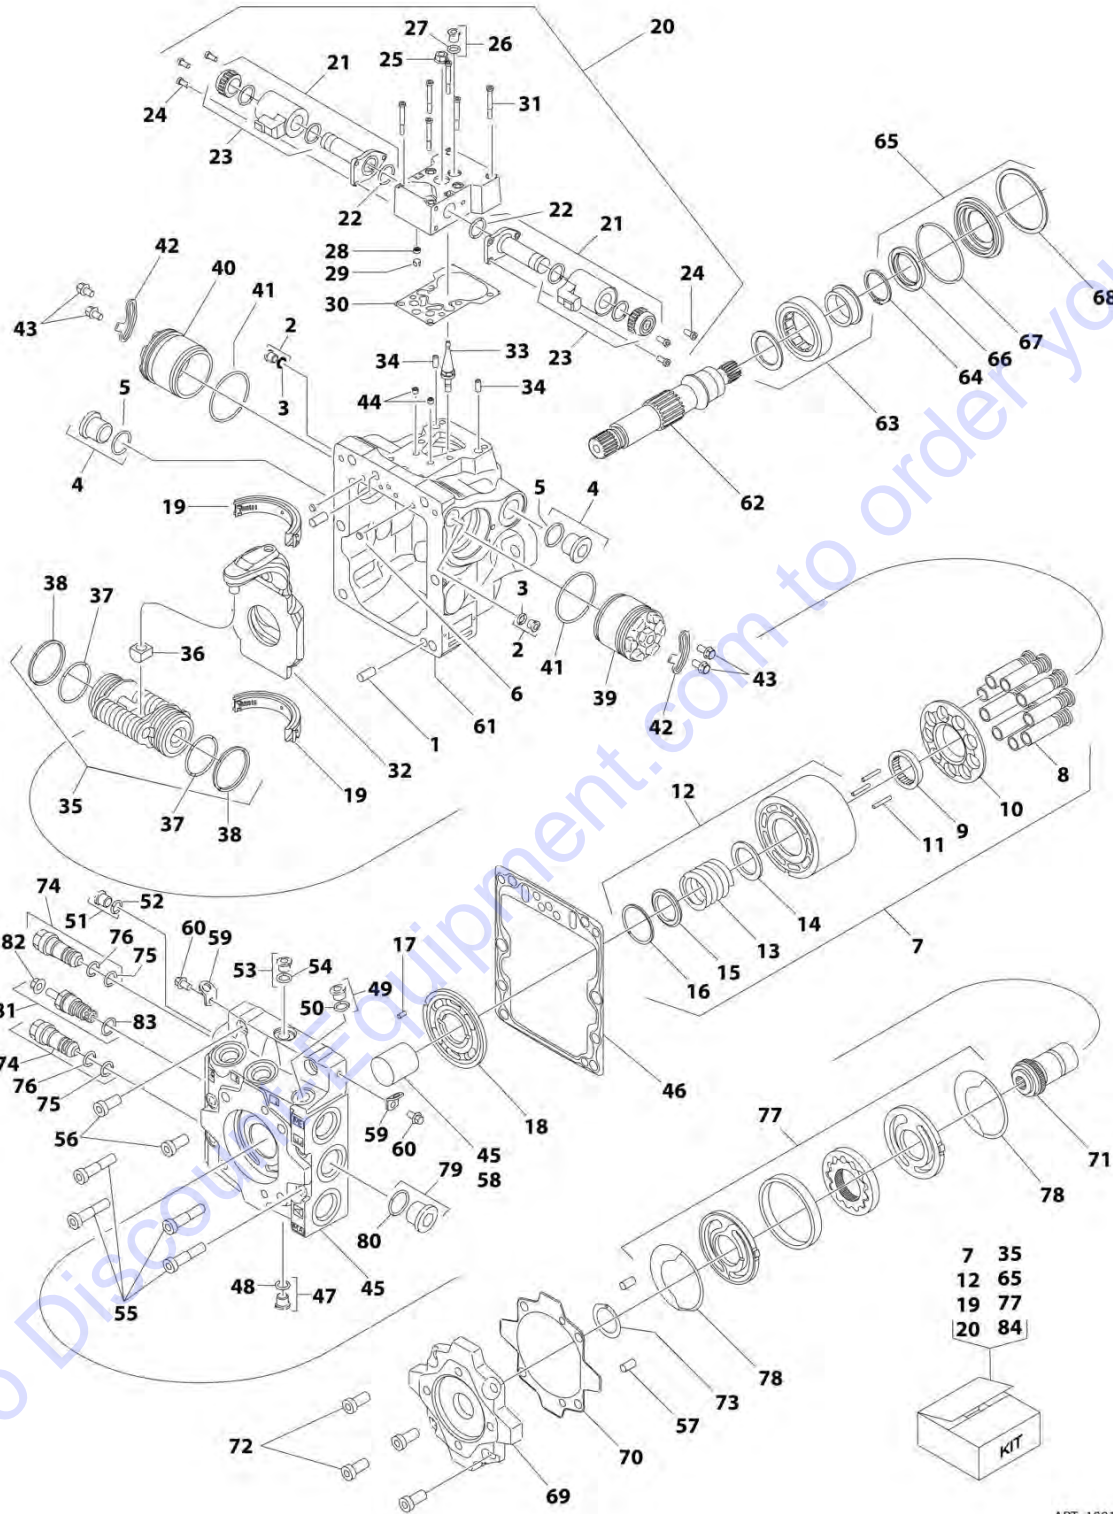

SECTION 3 - ENGINE

FIGURE 3-30. PISTON PUMP ASSEMBLY

ART_1001101331

SECTION 3 - ENGINE

FIGURE 3-30. PISTON PUMP ASSEMBLY

ITEM	PART NUMBER	QTY	DESCRIPTION	REV
	1001101331	Ref	PISTON PUMP ASSEMBLY	E
1	70002132	2	Pin	
2	70002133	2	Plug Assembly (Includes Item 3)	
3	7007207	2	O-Ring (Part of Item 2)	
4	7007419	2	Plug Assembly (Includes Item 5)	
5	7007418	2	O-Ring (Part of Item 4)	
6	70002134	2	Screen	
7	70002135	1	Cylinder Block Kit (Includes Items 8-16)	
8	70002136	1	Piston Assembly Kit (Includes Qty 9 Piston Assemblies) (Part of Item 7)	
9	70002137	1	Guide, Slipper Retainer (Part of Item 7)	
10	70002138	1	Retainer, Slipper (Part of Item 7)	
11	7021275	3	Pin, Slipper Retainer Hold Down (Part of Item 7)	
12	70002143	1	Cylinder Block Assembly (Includes Items 13-16) (Part of Item 7)	
13	70002139	1	Spring (Part of Item 12)	
14	70002140	1	Washer (Part of Item 12)	
15	70002141	1	Washer (Part of Item 12)	
16	70002142	1	Ring, Retaining (Part of Item 12)	
17	7007446	1	Pin	
18	70002144	1	Plate, CW Valve	
19	70002145	1	Swash Plate Bearing Kit (Includes Qty 2 Bearings)	
20	70002146	1	EDC Kit (Includes Items 21-31)	
21	70002147	2	Solenoid Valve Assembly (Includes Item 22 & 23) (Part of Item 20)	
22	70002148	2	O-Ring (1 Per Valve Assembly) (Part of Item 21)	
23	70002149	2	Coil, Nut and Seals Kit (1 Per Valve Assembly) (Part of Item 21)	
24	70002150	6	Screw (Part of Item 20)	
25	7022301	1	Nut, Seal (Part of Item 20)	
26	70002151	1	Plug Assembly (Part of Item 20) (Includes Item 27)	
27	7007207	1	O-Ring (Part of Item 26)	
28	70002134	1	Screen (Part of Item 20)	
29	70002153	1	Ring, Locking (Part of Item 20)	
30	70002154	1	Gasket, Control (Part of Item 20)	
31	70002156	6	Capscrew (Part of Item 20)	
32	70002152	1	Swash Plate	
33	70002155	1	Link, Swash Plate	
34	70002157	2	Pin, Dowel	
35	70002158	1	Servo Piston Assembly (Includes Items 36-38)	
36	70002159	1	Block, Slider (Part of Item 35)	
37	70002160	2	O-Ring (Part of Item 35)	
38	70002161	2	Ring, Piston (Part of Item 35)	
39	70002162	1	Cylinder, Servo	
40	70002162	1	Cylinder, Servo	
41	70002163	2	O-Ring	
42	70002164	2	Plate, Locking	
43	70002165	4	Screw	
44	70002166	2	Orifice	
45	70002167	1	Cap, End (Includes Item 58)	
46	70002168	1	Gasket, End Cap	
47	70002158	1	Plug Assembly (Includes Item 48)