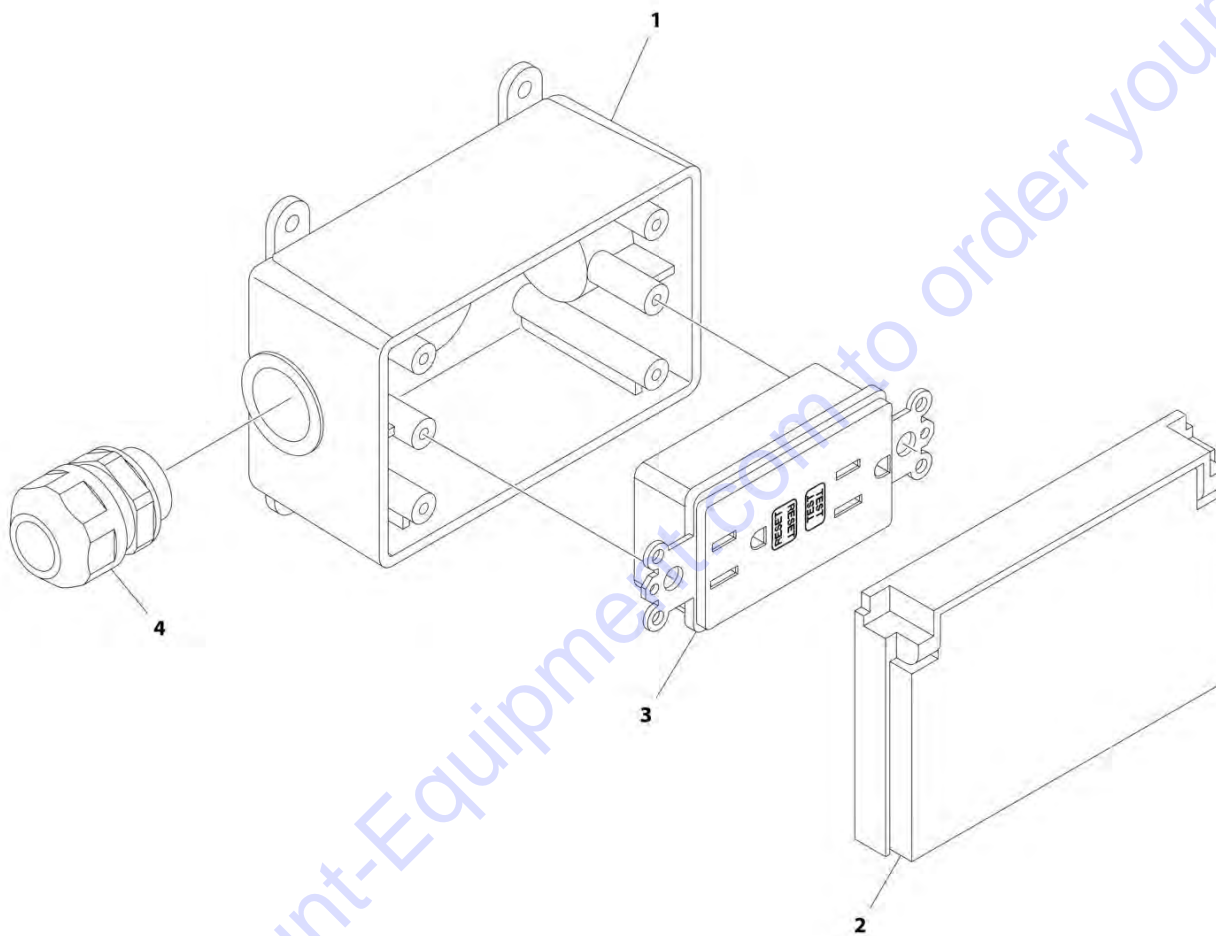

SECTION 8 - ELECTRICAL

FIGURE 8-38. RECEPTACLE BOX KIT - 110V GFI

ART_2902431

SECTION 8 - ELECTRICAL

FIGURE 8-38. RECEPTACLE BOX KIT - 110V GFI

ITEM	PART NUMBER	QTY	DESCRIPTION	REV
	2902431	Ref	RECEPTACLE BOX KIT - 110V GFI	D
1	0861731	1	Box, Receptacle	
2	1671207	1	Cover, Receptacle	
3	4460346	1	Receptacle	
4	4460662	1	Connector, Strain Relief	

Go to Discount-Equipment.com to order your parts