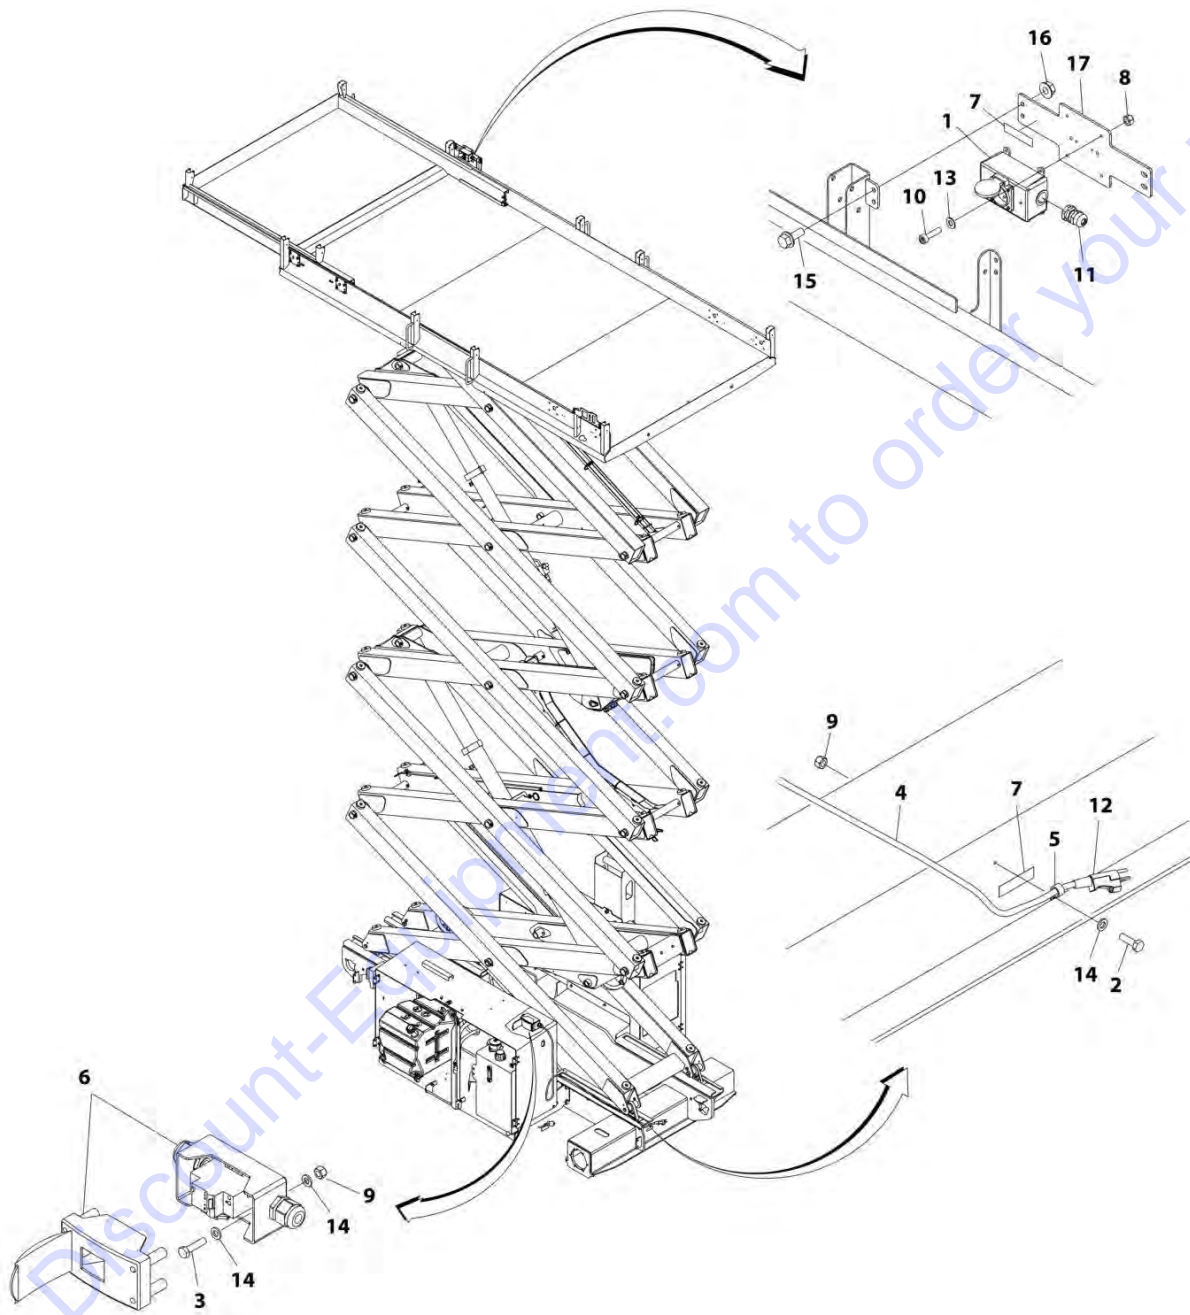

SECTION 8 - ELECTRICAL

FIGURE 8-6. AC BOX AT PLATFORM INSTALLATION - 220V AFSINT107 (CE SPEC)

ART_1001207521

SECTION 8 - ELECTRICAL

FIGURE 8-6. AC BOX AT PLATFORM INSTALLATION - 220V AFSINT107 (CE SPEC)

ITEM	PART NUMBER	QTY	DESCRIPTION	REV
	1001207521	Ref	AC BOX AT PLATFORM INSTALLATION - 220V AFSINT107 (CE SPEC)	B
1	0275454	1	Receptacle Box Kit (See Separate Breakdown in this Section)	
2	0760610	1	Bolt M6 x 20	
3	0760612	2	Bolt M6 x 25	
4	1060908	9.2 ft/ 2.8m	Cable, 12/3 (SN E200000676 through E200000798)	
5	1320224	1	Clamp	
6	2902549	1	Breaker Box Kit (See Separate Breakdown in this Section) (SN E200000676 through E200000798)	
6	1001096070	1	Breaker Box Kit (See Separate Breakdown in this Section) (SN E200000799 to Present)	
7	3252507	2	Decal - 220 Volt	
8	3290405	4	Nut M4	
9	3290605	3	Nut M6	
10	4031507	4	Bolt M4 x 16	
11	4460968	1	Connector, Strain Relief	
12	4461249	1	Terminal (SN E200000676 through E200000798)	
13	4811400	4	Washer M4	
14	4811700	5	Washer M6	
15	0780608	4	Bolt M6 x 16	
16	5260600	4	Nut M6	
17	1001207520	1	Bracket