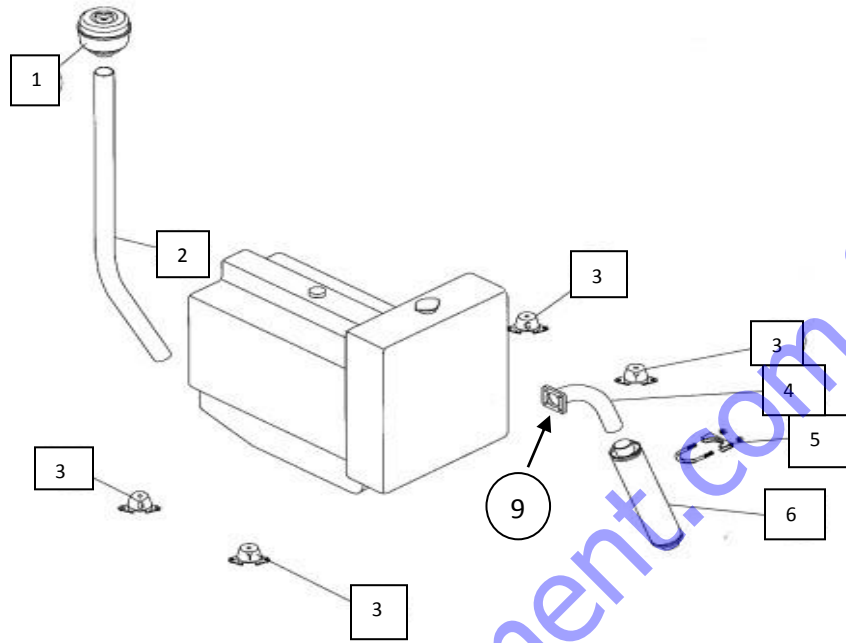

Go to Discount-Equipment.com for parts

Ref	Part#	Qty	Description
1	390210	1	Fuel Pump
2	390160	1	In Line Fuel Filter

ENGINE-RELATED PARTS

Ref#	Part#	Qty	Description
1	389779	1	Pre cleaner
2	389679	1	Air Inlet Tube
3	389781	4	Isolator, Engine Mount
4	390017	1	Header Pipe
5	477487	1	Muffler Clamp To Bracket
6	389741	1	Muffler
7	389874	1	Tank, Overflow
8	390016	1	Radiator Overflow Bracket
9	390501	1	Header Pipe Gasket