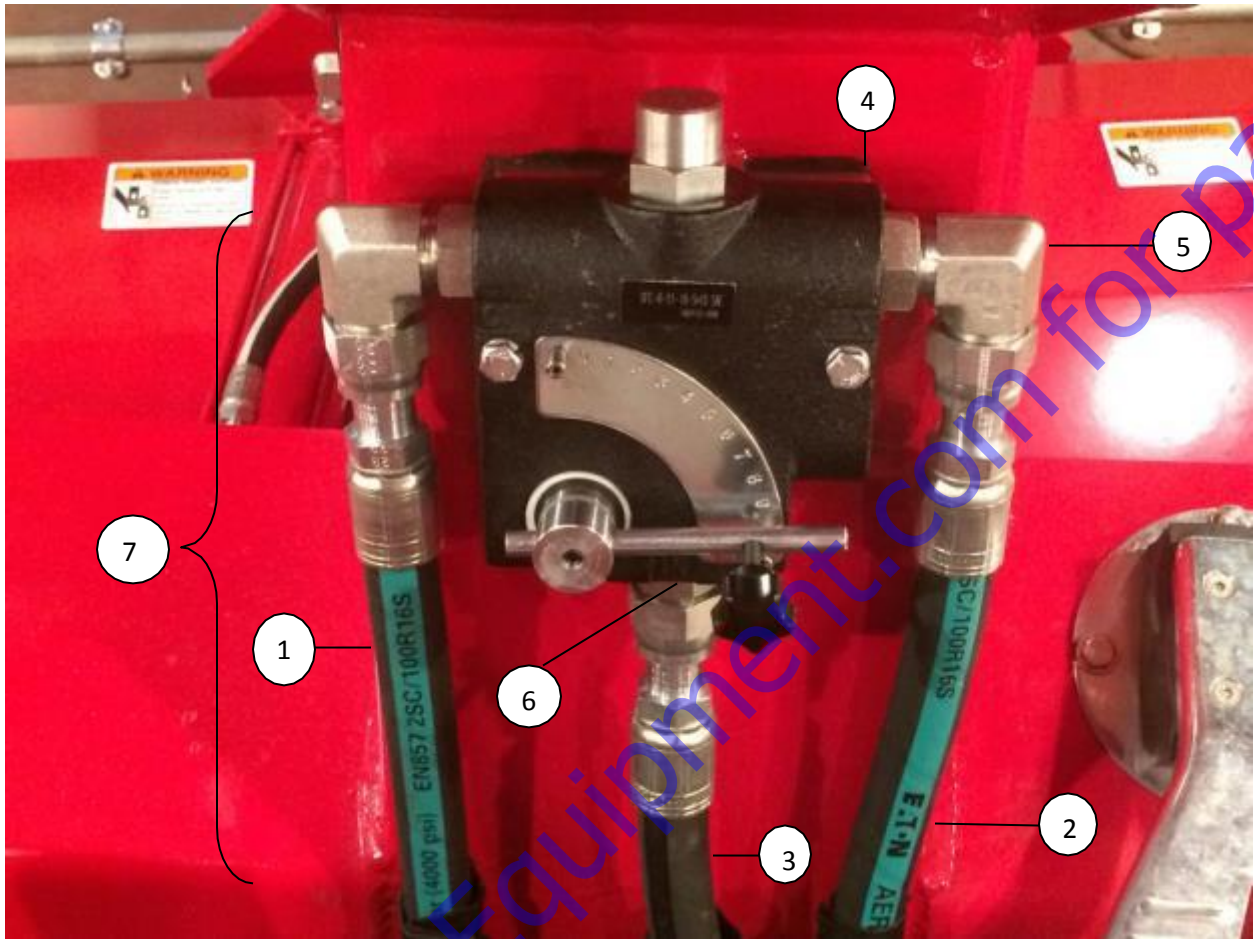

Variable Broom Control

Ref#	Part#	Qty	Description
1	390147	1	Hose, Broom Valve Pressure
2	390149	1	Hose, Return
3	390148	1	Hose, Pressure Inlet
4	390135	1	Variable Speed Broom Valve
5	390128	2	Adapter, ORFS - O-Ring 90 X - 10
6	389827	1	Adapter
N/S	390137	1	Adapter, Tee Mounted On Hydraulic Tank
7	390140	1	Variable Broom Control Kit
N/S	390167	1	Variable Broom Speed Decal