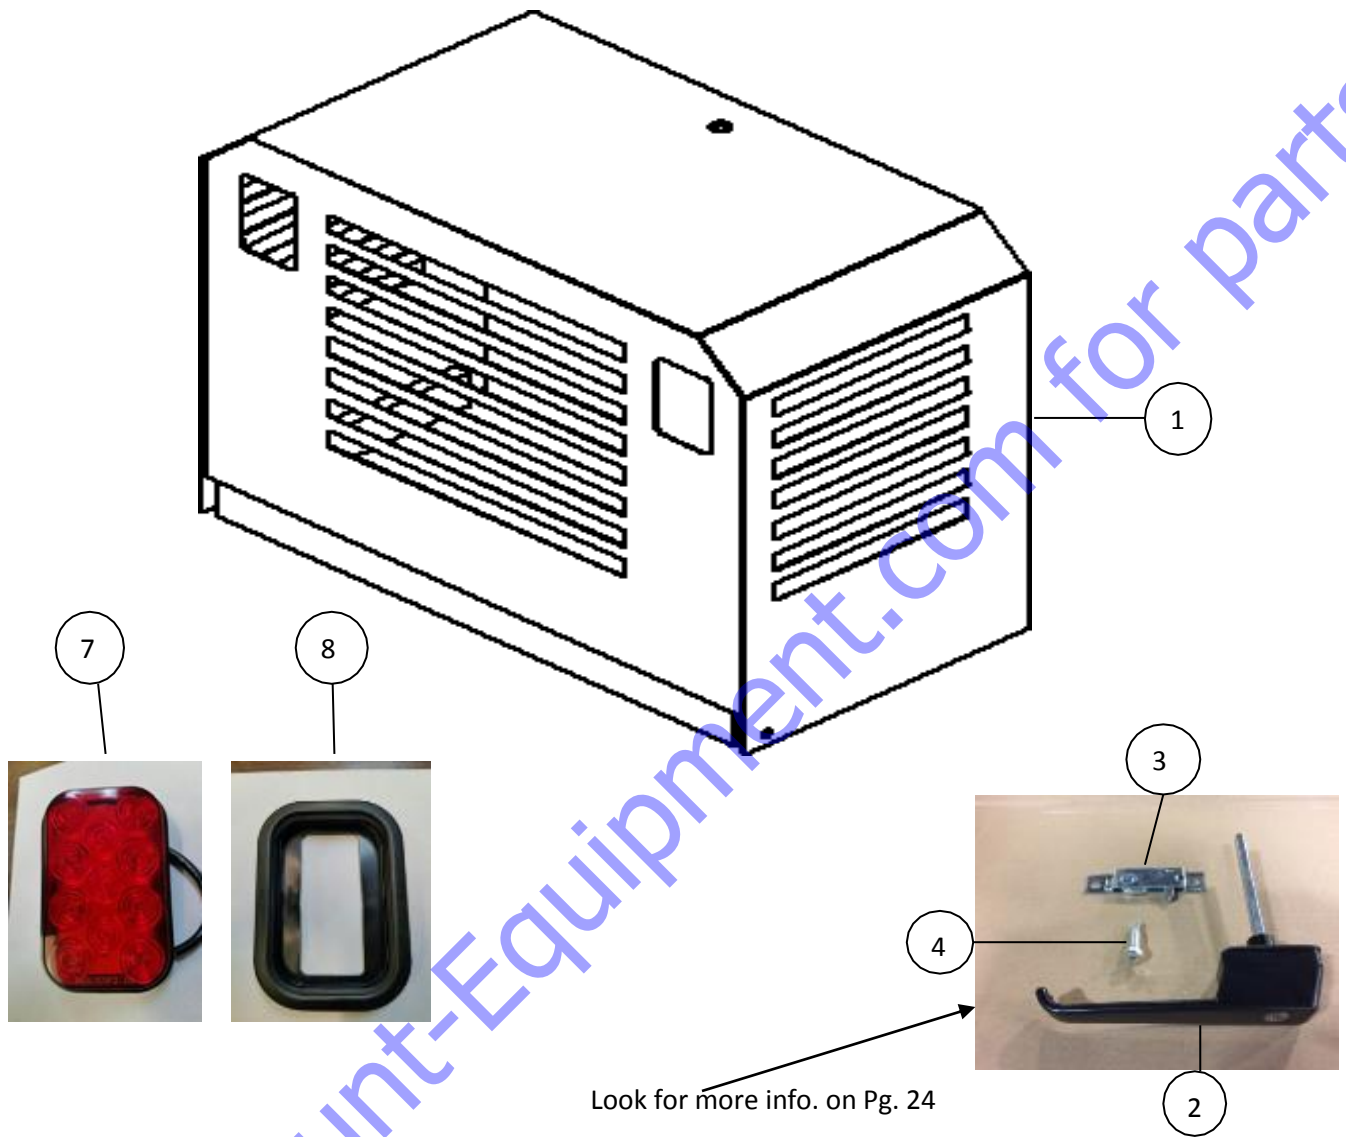

Hood Assembly

Ref#	Part#	Qty	Description
1	389995	1	Hood
2	389965	1	Hood Handle *390341* New Handle SN# 201296 and >
3	389966	1	Hood Latch
4	389967	1	Striker Bolt
N/S	389992	1	Handle Key *390348* New Key SN#201296 and >
N/S	389878	1	Tail Light Harness
7	389867	2	Light LED
8	389868	2	Light Grommet
N/S	66712	A/R	Adhesive Wire Tie Tab
N/S	97758	2	1/2X2 Grade 8 Hood Bolt
N/S	403907	2	1/2 Nylock Nut Hood