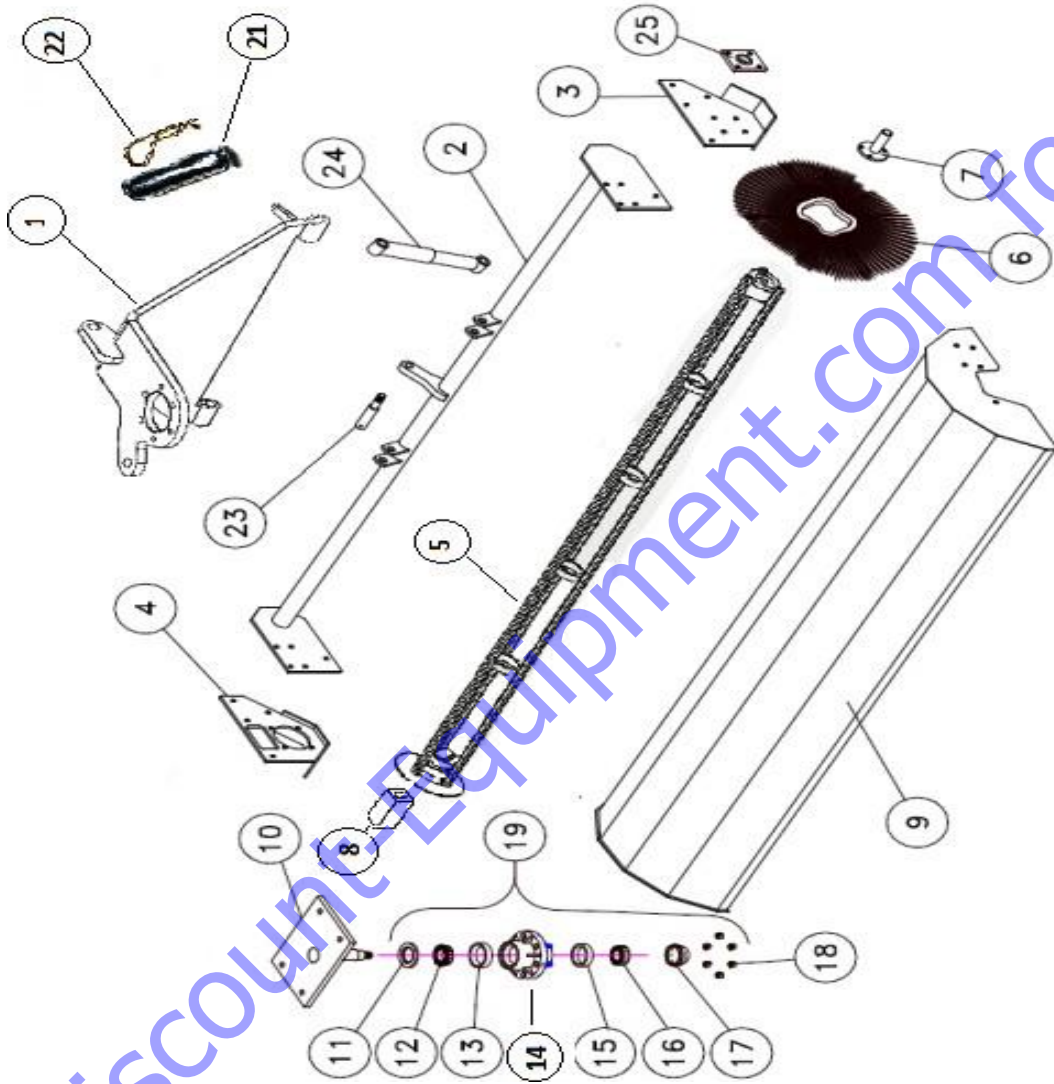

Broom Core Parts

Go to Discount Equipment.com for parts