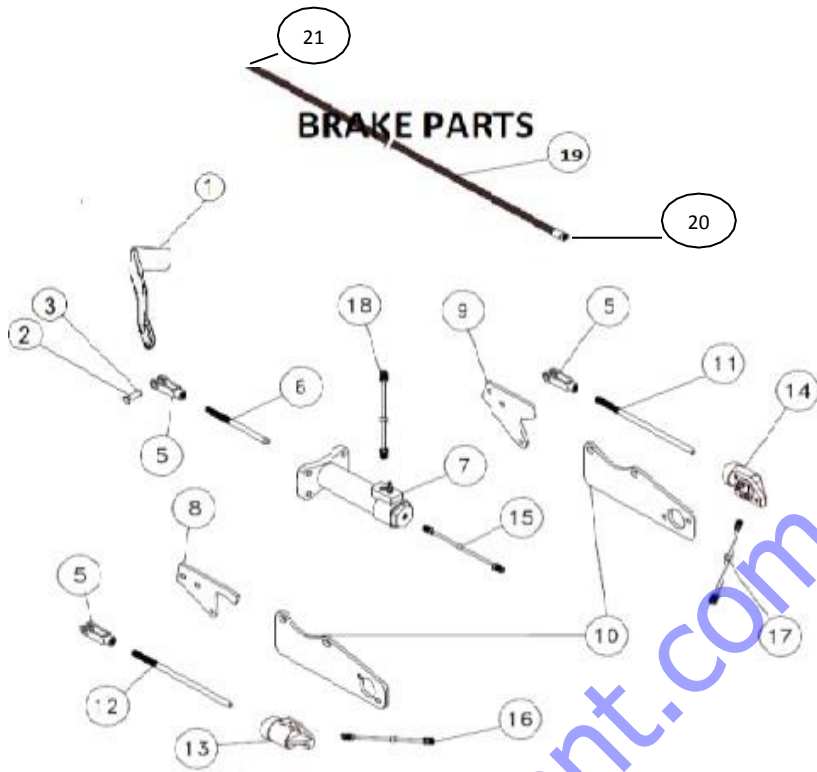

Ref#	Part#	Qty	Description
1	390026	1	Brake Pedal
2	25767	3	Pin
3	15248	3	Cotter Pin
5	31930	3	Clevis
6	202304	1	Brake Actuator Push Rod
7	447953	1	Master Cylinder
N/S	447987	1	Master Cylinder Kit
8	202444	1	Brake Cylinder Rod Plate, Left Side
9	202443	1	Brake Cylinder Rod Plate, Right Side
10	202441	1	Brake Cylinder Plate
11	202445	1	Brake Cylinder Push Rod, Right Side
12	202446	1	Brake Cylinder Push Rod, Left Side
13	389782	1	Brake Wheel Cylinder, Left
14	389785	1	Brake Wheel Cylinder, Right
15	390019	1	Brake Line 3/16 X 23
16	390020	1	Brake Line 3/16 X 42 1/2
17	390021	1	Brake Line 3/16 X 54
18	390107	1	Brake Line 3/16 X 7
19	389772	1	Brake Hose 1/4 X 7.85 FT
20	389752	1	Hose End, Brake
21	389847	1	Hose End, Brake
N/S	389764	1	Brake Pressure Switch