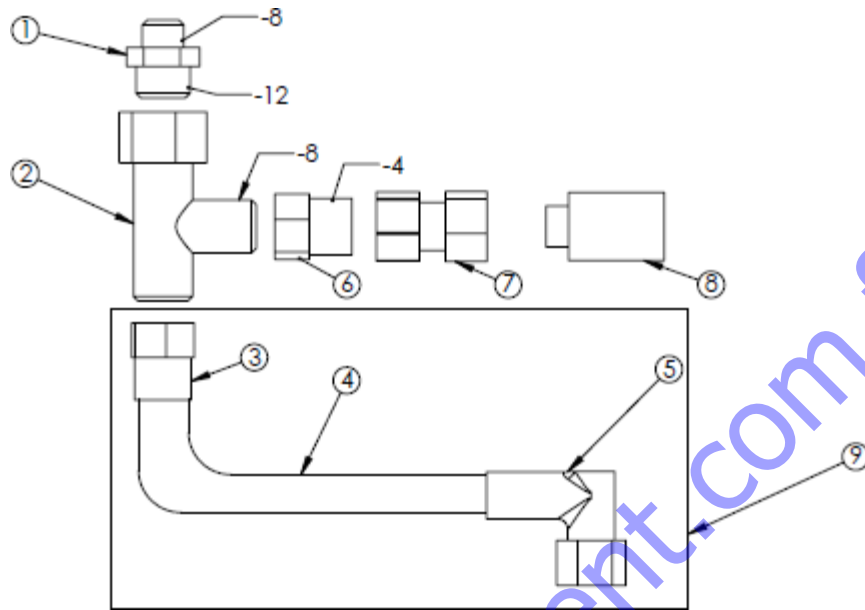

Hub Warning Kit

Ref#	Part#	Qty	Description
1	46938	1	Adapter
2	93203	1	Adapter, Tee
3	93021	1	Coupling
4	25437	1	Hose
5	389473	1	Hose End
6	390120	1	Adapter, Coupler
7	390113	1	Adapter, Coupler
8	475889	1	Switch, Pressure - 12V
9	390176	1	Reverse Loop Hose - BW260 Tow Warning Kit
10	390110	1	Hub Warning Kit Assembly
N/S	390110	1	Hub Disengage Warning System Kit

Go to DiscountEquipment.com for parts