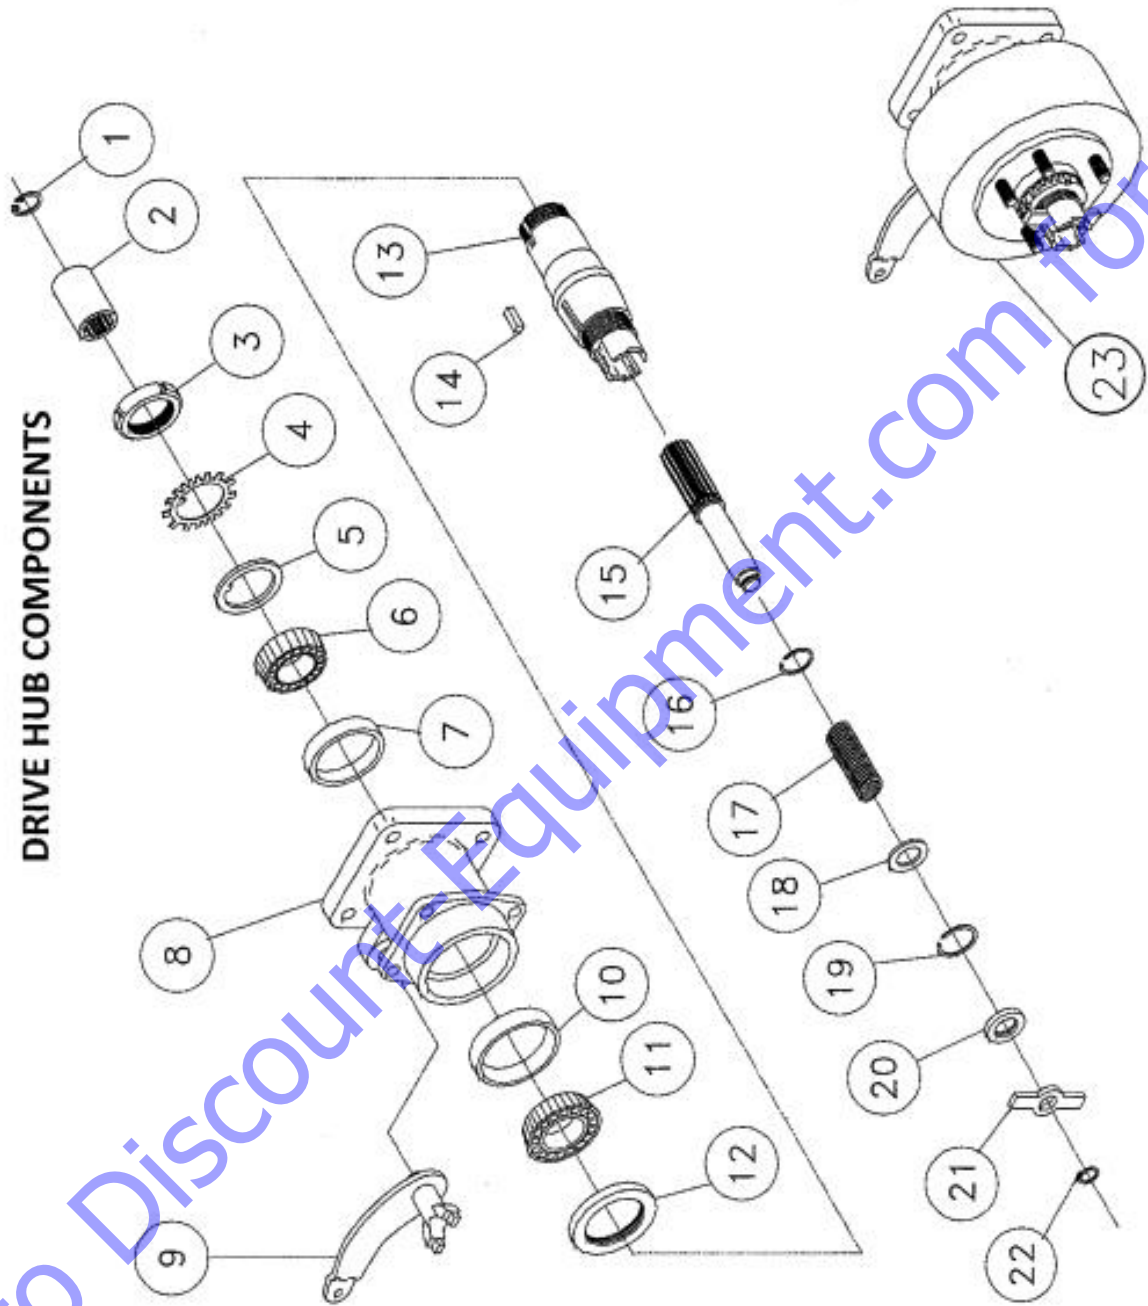

DRIVE HUB COMPONENTS

Go to DiscountEquipment.com for parts

Drive Hub Components

Ref#	Part#	Qty	Description
1	387893	1	Snap Ring
2	387913	1	Coupler Sleeve Flat side to engine
3	387932	1	Spanner Nut
4	387926	1	Lock Washer
5	387901	1	Tongued Washer
6	387898	1	Bearing Cone, Inner
7	387902	1	Bearing Cup, Inner
8	387931	1	Drive Hub Housing
9		1	Brake Lever
10	387906	1	Brake Cup, Outer
11	387940	1	Bearing Cone, Outer
12	387934	1	Seal
13	387928	1	Spindle
14	387937	1	Key
15	387942	1	Shaft
16	387933	1	Snap Ring
17	387939	1	Spring
18	387943	1	Washer
19	387936	1	Snap Ring
20	387941	1	Seal
21	387944	1	Handle
22	387930	1	Snap Ring
23	389710	1	Wheel Disconnect W / Brake

Go to Discount-Equipment.com for parts