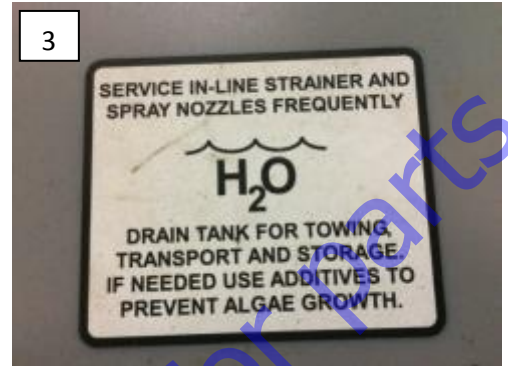

Drive Hub Components

Ref#	Part#	Qty	Description
1	387893	1	Snap Ring
2	387913	1	Coupler Sleeve Flat side to engine
3	387932	1	Spanner Nut
4	387926	1	Lock Washer
5	387901	1	Tongued Washer
6	387898	1	Bearing Cone, Inner
7	387902	1	Bearing Cup, Inner
8	387931	1	Drive Hub Housing
9		1	Brake Lever
10	387906	1	Brake Cup, Outer
11	387940	1	Bearing Cone, Outer
12	387934	1	Seal
13	387928	1	Spindle
14	387937	1	Key
15	387942	1	Shaft
16	387933	1	Snap Ring
17	387939	1	Spring
18	387943	1	Washer
19	387936	1	Snap Ring
20	387941	1	Seal
21	387944	1	Handle
22	387930	1	Snap Ring
23	389710	1	Wheel Disconnect W / Brake

Go to Discount-Equipment.com for parts

Decals