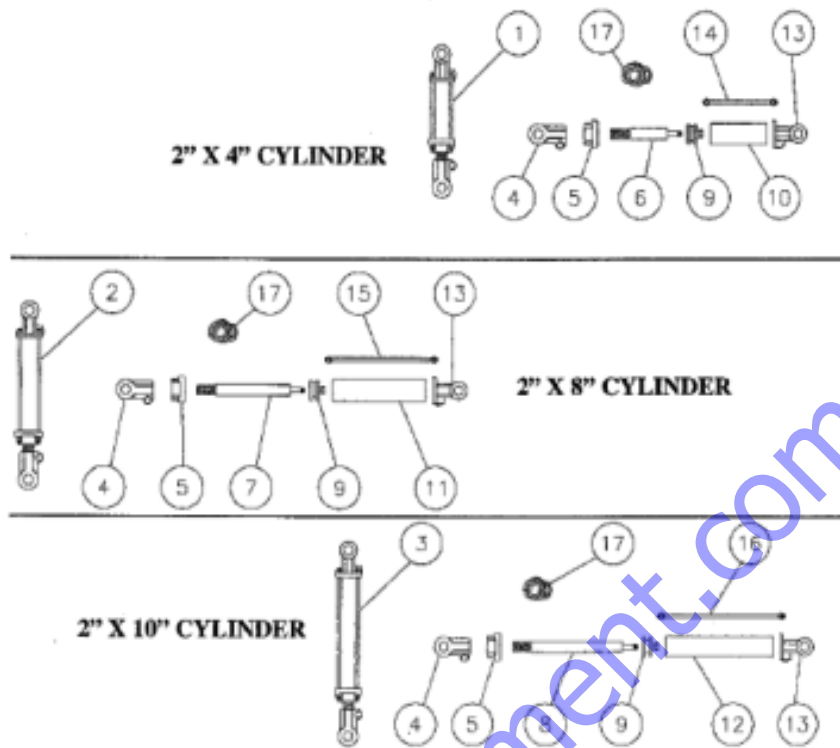

Hydraulic Cylinder Parts

Ref#	Part#	Qty	
1	389753	1	Cylinder 2 x 4 Lift
2	389754	1	Cylinder 2 x 8 Steering
3	389755	1	Cylinder 2 x 10 Angle
4		1	Rod Clevis
5		1	Head
6		1	Rod 4" Stroke
7		1	Rod 8" Stroke
8		1	Rod 10" Stroke
9		1	Piston
10		1	Barrel 4" Stroke
11		1	Barrel 8" Stroke
12		1	Barrel 10" Stroke
13		1	Base
14		4	Tie Rod 4" Stroke
15		4	Tie Rod 8" Stroke
16		4	Tie Rod 10" Stroke
17	390233	1	Seal Kit for all three cylinders
	390297	1	Broom Stop Valve