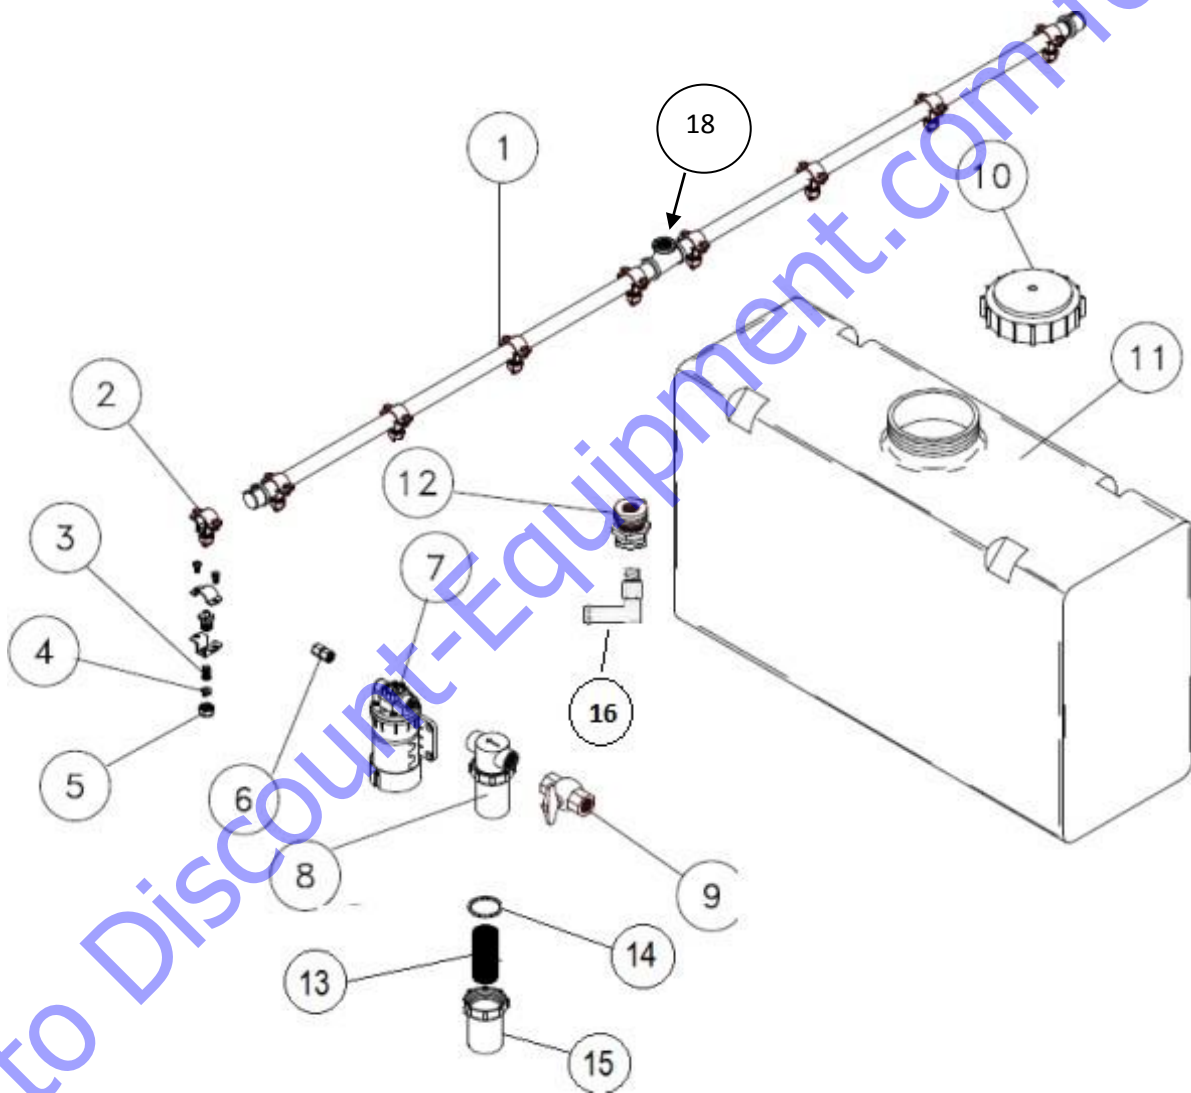

Sprinkler System

Go to Discount-Equipment.com for parts