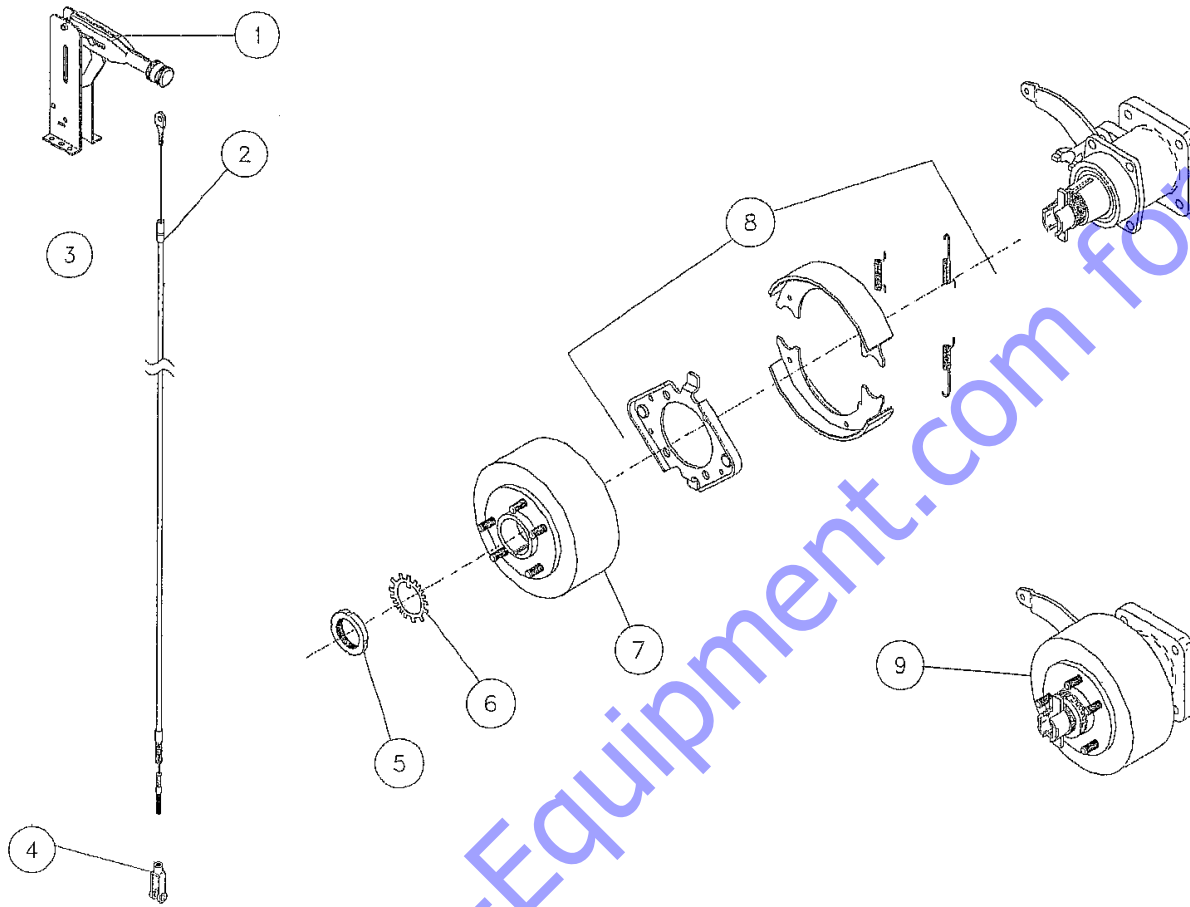

Brake Parts

Ref#	Part#	Qty	Description
1	389763	1	Parking Brake Lever
2	389784	2	Parking Brake Cable
3		1	Park Brake Indicator Switch (Part is in item #1)
4	031930	2	Clevis 3/8" x 3"
5	387932	1	Spanner Nut
6	387926	1	Lock Washer
7	387935	1	Brake Drum
8	387929	1	Brake Assembly
9	389710	1	Wheel Disconnect w/Brake
	387944	1	Hub Lock Out Handle