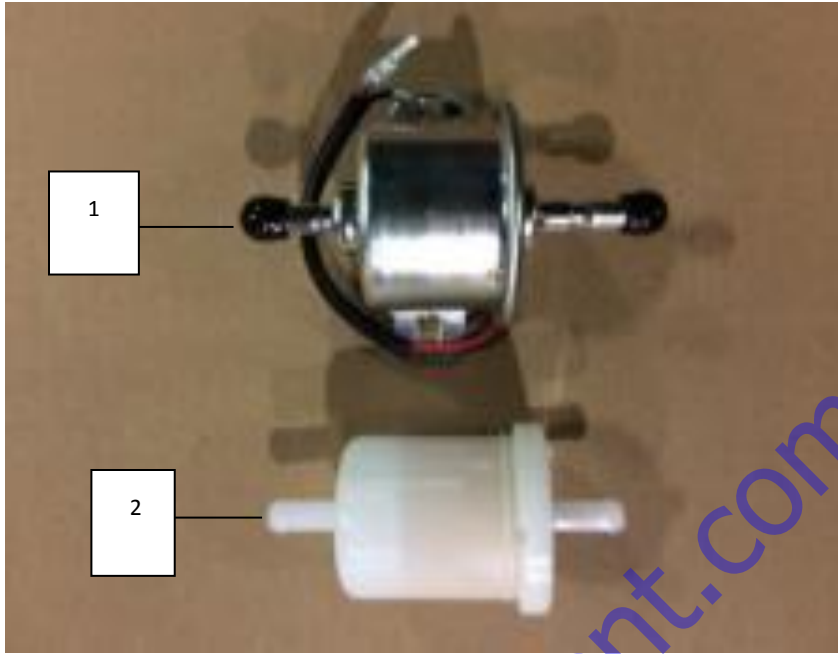

Ref	Part#	Qty	Description
1	390210	1	Fuel Pump
2	390160	1	In Line Fuel Filter