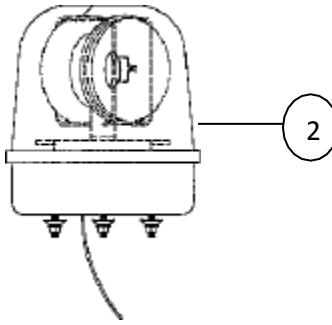

Optional Equipment

Ref#	Part#	Qty	Description
1	390212	2	Grab Handle
2	390157	1	Rotating Beacon
3	389986	1	Actuator, Four Hole Adjustable
4	389993	1	Pintle Eye Tow Ring
5	390081	1	Extended Tow Bar
6	390104	1	Strobe Light
N/S	390096	1	Rear Work Light Kit For Production Only
N/S	390089	1	Front Work Light Kit
N/S	390152	1	Bulldog Coupler 2-5/16"
N/S	390095	1	Bulldog Coupler 2"
N/S	390227	1	Tail Pipe
N/S	390072	1	Horn Kit
N/S	390114	1	Turn Signal Kit
N/S	390189	1	Broom Cylinder Lock Out
N/S	67025	1	Pin Snapper Broom Cylinder Lock Out
N/S	444455	1	Light Only