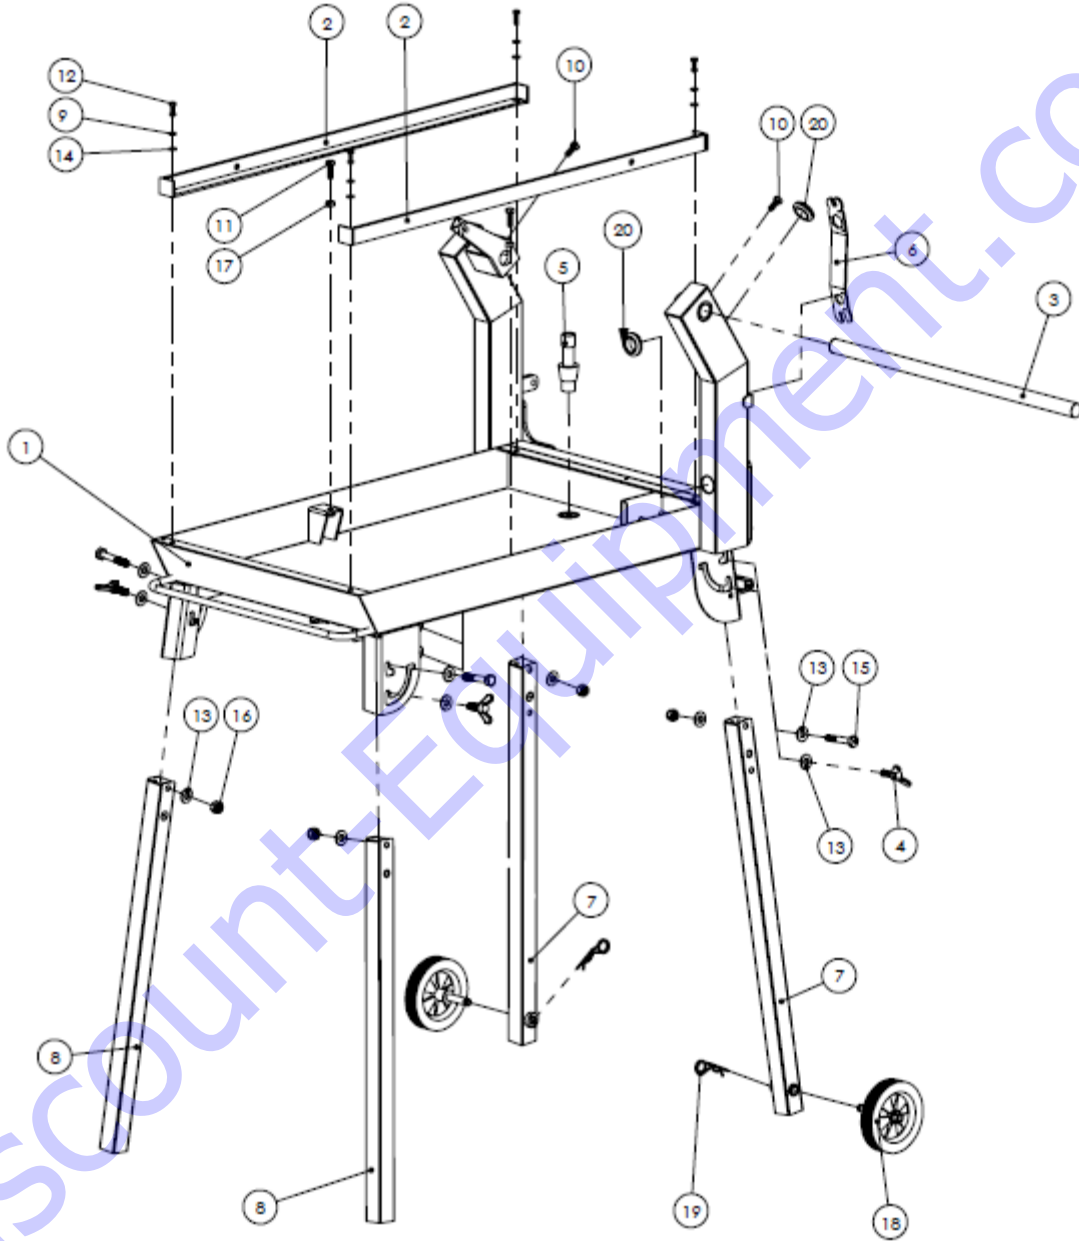

TABLE OF CONTENTS

<u>PARTS LIST 1 – MAIN ASSEMBLY</u>	1
MAIN ASSEMBLY LIST	2
<u>PARTS LIST 2 – FRAME ASSEMBLY</u>	3
FRAME ASSEMBLY LIST	4
<u>PARTS LIST 3 – CUTTING TABLE ASSEMBLY</u>	5
CUTTING TABLE ASSEMBLY LIST	6
<u>PARTS LIST 4 – CUTTING HEAD ASSEMBLY</u>	7
CUTTING HEAD ASSEMBLY LIST	8
<u>PARTS LIST 5 – BLADE GUARD ASSEMBLY</u>	11
BLADE GUARD ASSEMBLY LIST	12

Discount-Equipment.com

PARTS LIST 1 – MAIN ASSEMBLY

MAIN ASSEMBLY LIST

Item #	Part #	Description	QTY	Remarks
1	83140201	Metal Frame Assembly	1	
2	83140202	Cutting table assembly	1	
3	83140203	Cutting head assembly	1	
4	83140204	30D x 8.2d x 18.1L Spacer	1	
5	83140205	M8 x 1.25 Cylindrical nut	1	
6	83140206	Blade guard assembly	1	
7	83140207	M8 X 1.25 X 50L, Male adjustable knob	1	
8	83140208	12D x 8d x 1.6ML Hose	1	
9	83SDT3595.1	3 Gallon bucket	1	
10	83150085	45/90 deg aluminum guide	1	
11	83420302	253 gal/hr Water pump	1	
12		Blade	1	
13	83140209	Helical spring	1	
14	83140210	D1" (25.5mm) Curtain ring	1	
15	83140211	130L Chain	1	
16	83140212	M 8 x 40 Quick Release Pin	1	
17	83S1000-17	9003(5/8-11Unc Hex nut)	1	
18	10999	HHCS, M8-1.25 x 20L	4	
19	11614	M8 Spring Lock Washer	4	
20	11617	M8-1.25 Nylon Nut	1	
21	83140213	10" Inner flange	1	
22	83140214	10" Outer Flange	1	

PARTS LIST 2 – FRAME ASSEMBLY

FRAME ASSEMBLY LIST

Item #	Part #	Description	QTY	Remarks
1	83150351	Frame weldment	1	
2	83140221	Rail weldment	2	
3	83140222	Cutting head shaft	1	
4	83140223	M10 x 1.5 x 30L Wing screw	4	
5	83140224	Overflow plug assembly	1	
6	83140225	Universal wrench	1	
7	83140226	Rear Leg	2	
8	83140227	Front Leg	2	
9	14448	M6 Lock Washer	4	
10	10999	HHCS, M8-1.25 x 20L	2	
11	11619	HHCS, M8-1.25 x 25L	2	
12	51058	HHCS, M6-1.0 x 20L	4	
13	830338	M10 Wide Washer	12	
14	83420097	M6 Wide Washer (M6*19*1)	4	
15	13350	HHCS, M10-1.5 x 60L	4	
16	11802	M10-1.5 Nylon Nut	4	
17	11615	M8-1.25 Hex Nut	2	
18	83140228	Wheel Assembly	2	
19	83140229	D4 X 45L hairpin cotter pin (25D shaft)	2	
20	83140230	D40 d24 11t Grommet	2	