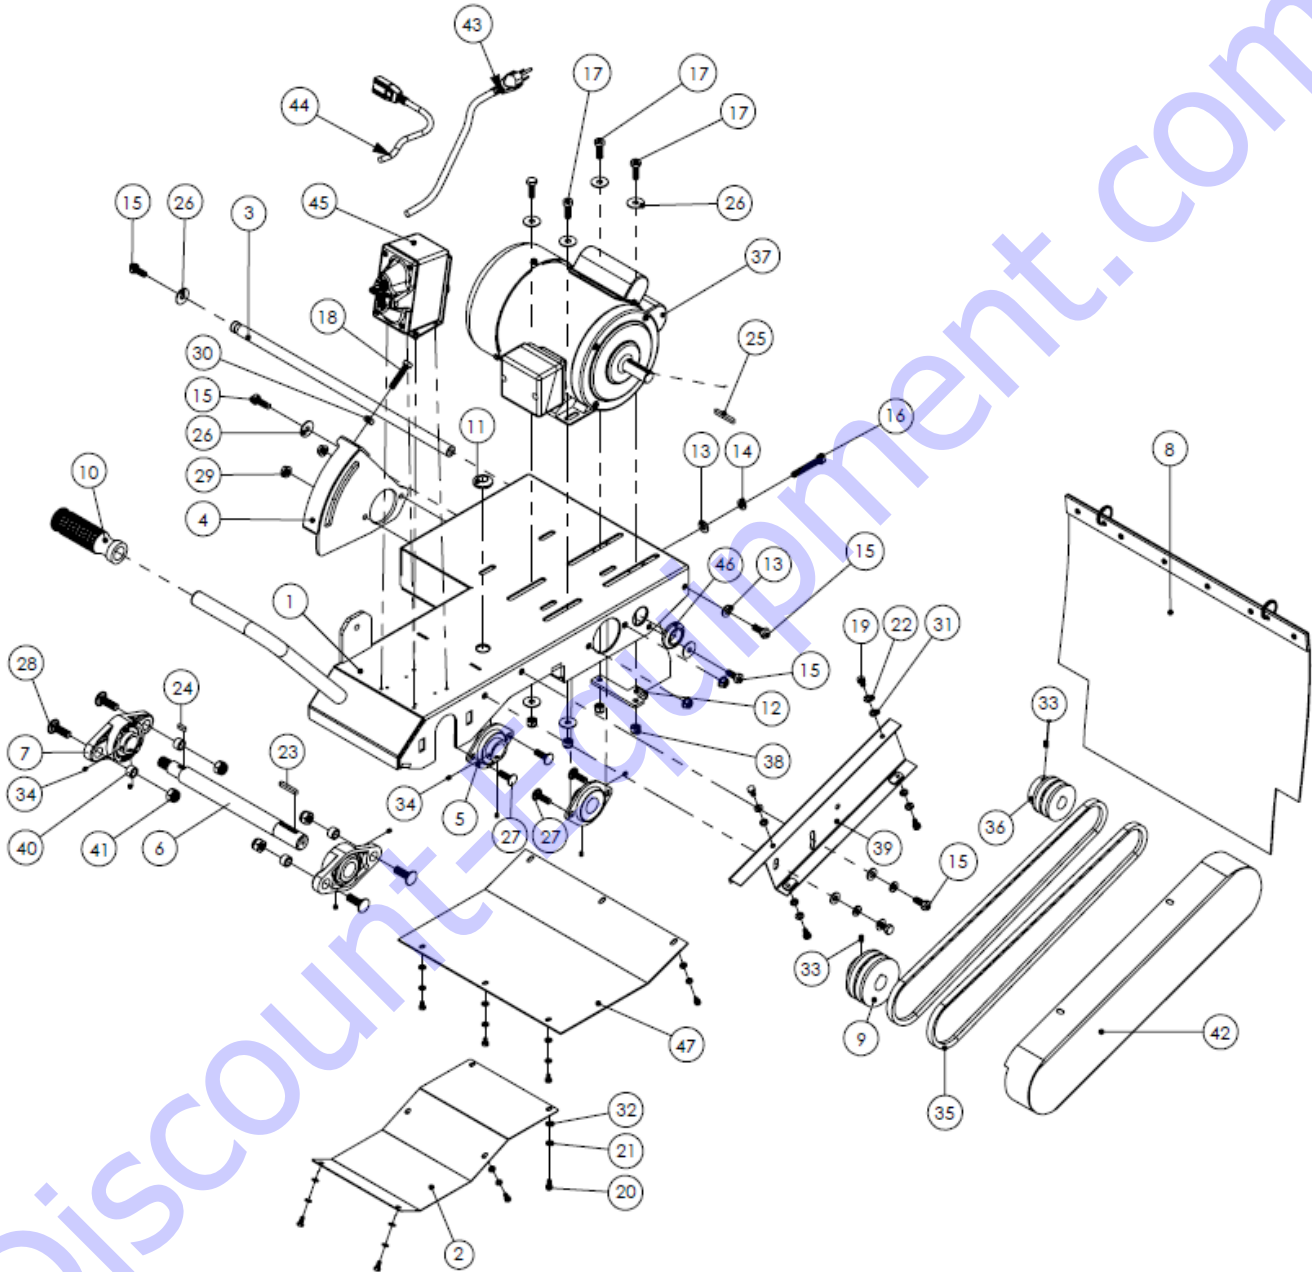

PARTS LIST 4 – CUTTING HEAD ASSEMBLY

CUTTING HEAD ASSEMBLY LIST

Item #	Part #	Description	QTY	Remarks
1	83140240	Cutting head weldment	1	
2	83140241	Forward underside shield	1	
3	83140242	Spring hook shaft	1	
4	83140243	Depth control weldment	1	
5	83140244	Flange Caster Bearing	2	
6	83140245	Blade shaft	1	
7	83140246	FL-205 Flange Caster Bearing	2	
8	83140247	Rear splash guard	1	
9	83140248	Pulley dual V-belt D65 d24	1	
10	83140249	35.5D 22d x 125L Rubber grip	1	
11	83140281	Grommet D20 x d15	1	
12	83140251	Motor tension bracket	1	
13	83230166	M8 Wide Washer	4	
14	11614	M8 Lock Washer	3	
15	10999	HHCS, M8-1.25 x 20L	6	
16	140252	HHCS, M8-1.25 x 55L	1	
17	11619	HHCS, M8-1.25 x 25L	4	
18	10452	HHCS, M8- 1.25 x 40L	1	
19	11618	HHCS, M6-1.0 x 12L	4	
20	83140253	HHCS, M5-0.8 x 10L	6	
21	11844	M5 Lock Washer	6	
22	14448	M6 Lock Washer	4	
23	83420210	5 x 5 x 35L Square key	1	
24	83140254	5 x 5 x 15L Square key	1	
25	83140255	5 x 5 x 40L Square key	1	
26	83140256	M8 Large Washer	9	
27	83140257	M8 x 1.25 x 25L - 20shx Square neck bolt	4	
28	83140258	M10 x 1.5 x 30L - 23shx Square neck bolt	4	
29	83140259	M8-1.25 Flange nut	4	
30	11615	M8-1.25 Hex Nut	2	
31	83140260	M6X13X1T Narrow washer	4	
32	8325054	M5 Narrow washer	6	
33	83100094	M6 x 1.0 x 10L Flat point set screw	2	
34	83140261	M5 x 0.8 x 6L Flat point set screw	8	
35	83140262	Belt XPZ-1000	2	
36	83140263	Pulley dual V-belt D65 d16	1	
37	83140264	2HP 115V/60Hz Dual voltage motor	1	
38	11617	M8-1.25 Nylon Nut	4	
39	83140265	Belt guard mounting bracket	1	
40	83140266	Spacers 15.9x 10.2 x 10	4