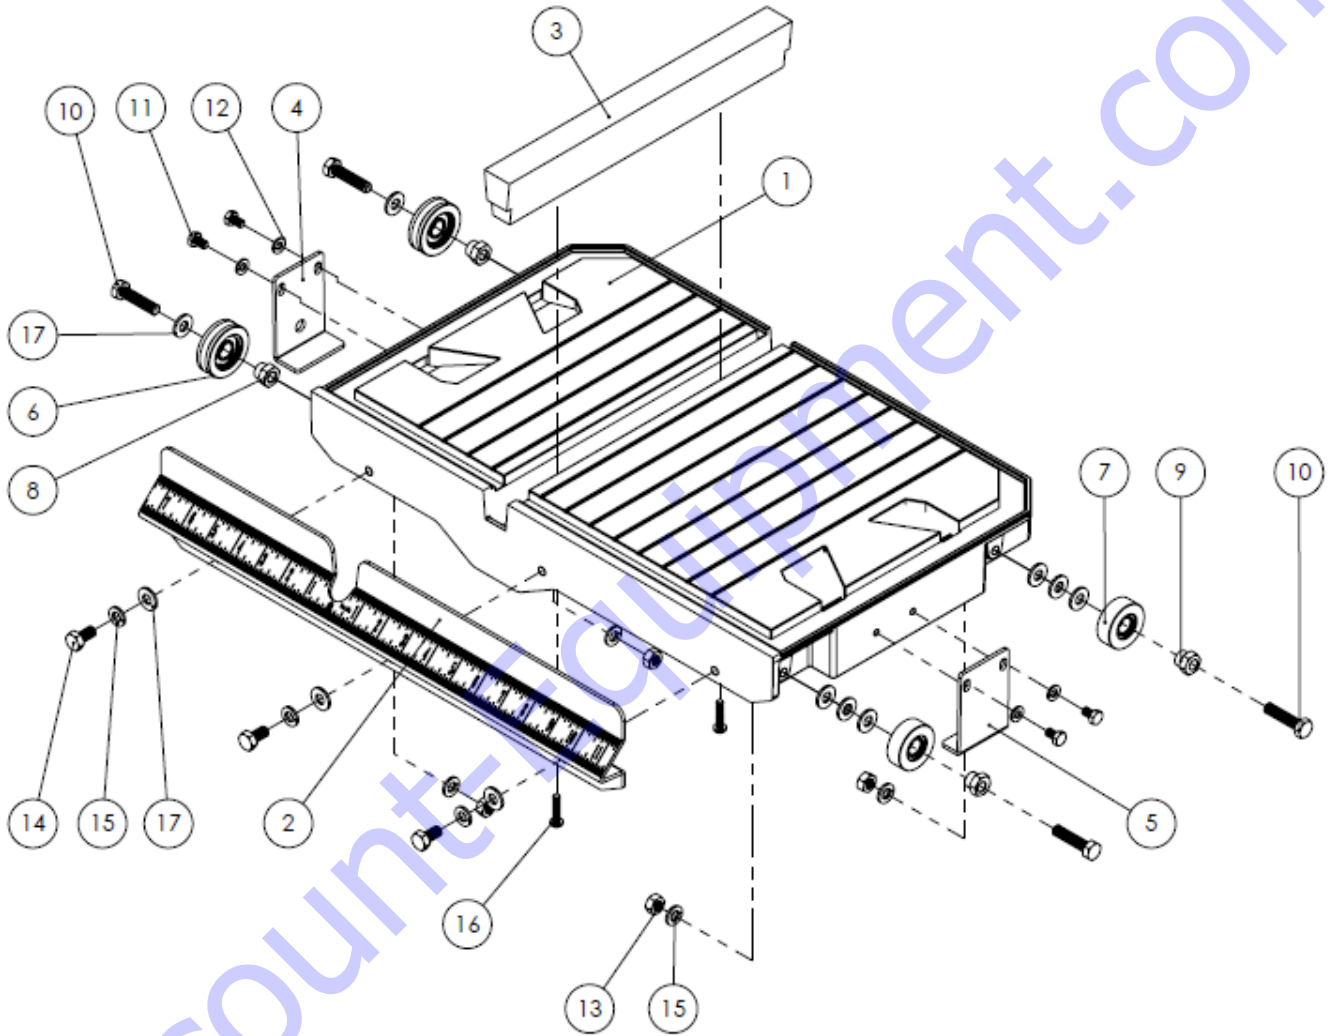

TABLE OF CONTENTS

<u>PARTS LIST 1 – MAIN ASSEMBLY</u>	1
MAIN ASSEMBLY LIST	2
<u>PARTS LIST 2 – FRAME ASSEMBLY</u>	3
FRAME ASSEMBLY LIST	4
<u>PARTS LIST 3 – CUTTING TABLE ASSEMBLY</u>	5
CUTTING TABLE ASSEMBLY LIST	6
<u>PARTS LIST 4 – CUTTING HEAD ASSEMBLY</u>	7
CUTTING HEAD ASSEMBLY LIST	8
<u>PARTS LIST 5 – BLADE GUARD ASSEMBLY</u>	11
BLADE GUARD ASSEMBLY LIST	12

Discount-Equipment.com

PARTS LIST 1 – MAIN ASSEMBLY

MAIN ASSEMBLY LIST

Item #	Part #	Description	QTY	Remarks
1	83140201	Metal Frame Assembly	1	
2	83140202	Cutting table assembly	1	
3	83140203	Cutting head assembly	1	
4	83140204	30D x 8.2d x 18.1L Spacer	1	
5	83140205	M8 x 1.25 Cylindrical nut	1	
6	83140206	Blade guard assembly	1	
7	83140207	M8 X 1.25 X 50L, Male adjustable knob	1	
8	83140208	12D x 8d x 1.6ML Hose	1	
9	83SDT3595.1	3 Gallon bucket	1	
10	83150085	45/90 deg aluminum guide	1	
11	83420302	253 gal/hr Water pump	1	
12		Blade	1	
13	83140209	Helical spring	1	
14	83140210	D1" (25.5mm) Curtain ring	1	
15	83140211	130L Chain	1	
16	83140212	M 8 x 40 Quick Release Pin	1	
17	83S1000-17	9003(5/8-11Unc Hex nut)	1	
18	10999	HHCS, M8-1.25 x 20L	4	
19	11614	M8 Spring Lock Washer	4	
20	11617	M8-1.25 Nylon Nut	1	
21	83140213	10" Inner flange	1	
22	83140214	10" Outer Flange	1	

PARTS LIST 3 – CUTTING TABLE ASSEMBLY

CUTTING TABLE ASSEMBLY LIST

Item #	Part #	Description	QTY	Remarks
	83140202	Cutting Table Assembly	1	
1	83140231	Conveyor Cart Cast with Injected Rubber	1	
2	83140232	Ruler guide with scale	1	
3	83150073	Cart Insert	1	
4	83140234	Cutting table lock	1	
5	83140235	Cutting table bracket	1	
6	83150067	Guide roller (2)	2	
7	83150068	Flat roller (2)	2	
8	83150347	Concentric shim	2	
9	83150348	Eccentric shim	2	
10	10155	HHCS, M8-1.25 x 35L	4	
11	83100062	HHCS, M6-1.0 x 10L	4	
12	14448	M6 Lock Washer	4	
13	11615	M8-1.25 Hex Nut	4	
14	11515	HHCS, M8-1.25 x 16L	3	
15	11614	M8 Lock Washer	7	
16	83140239	M5 x 2.12 x 25L cross tapping screw	2	
17	83230166	M8 Wide Washer	11	