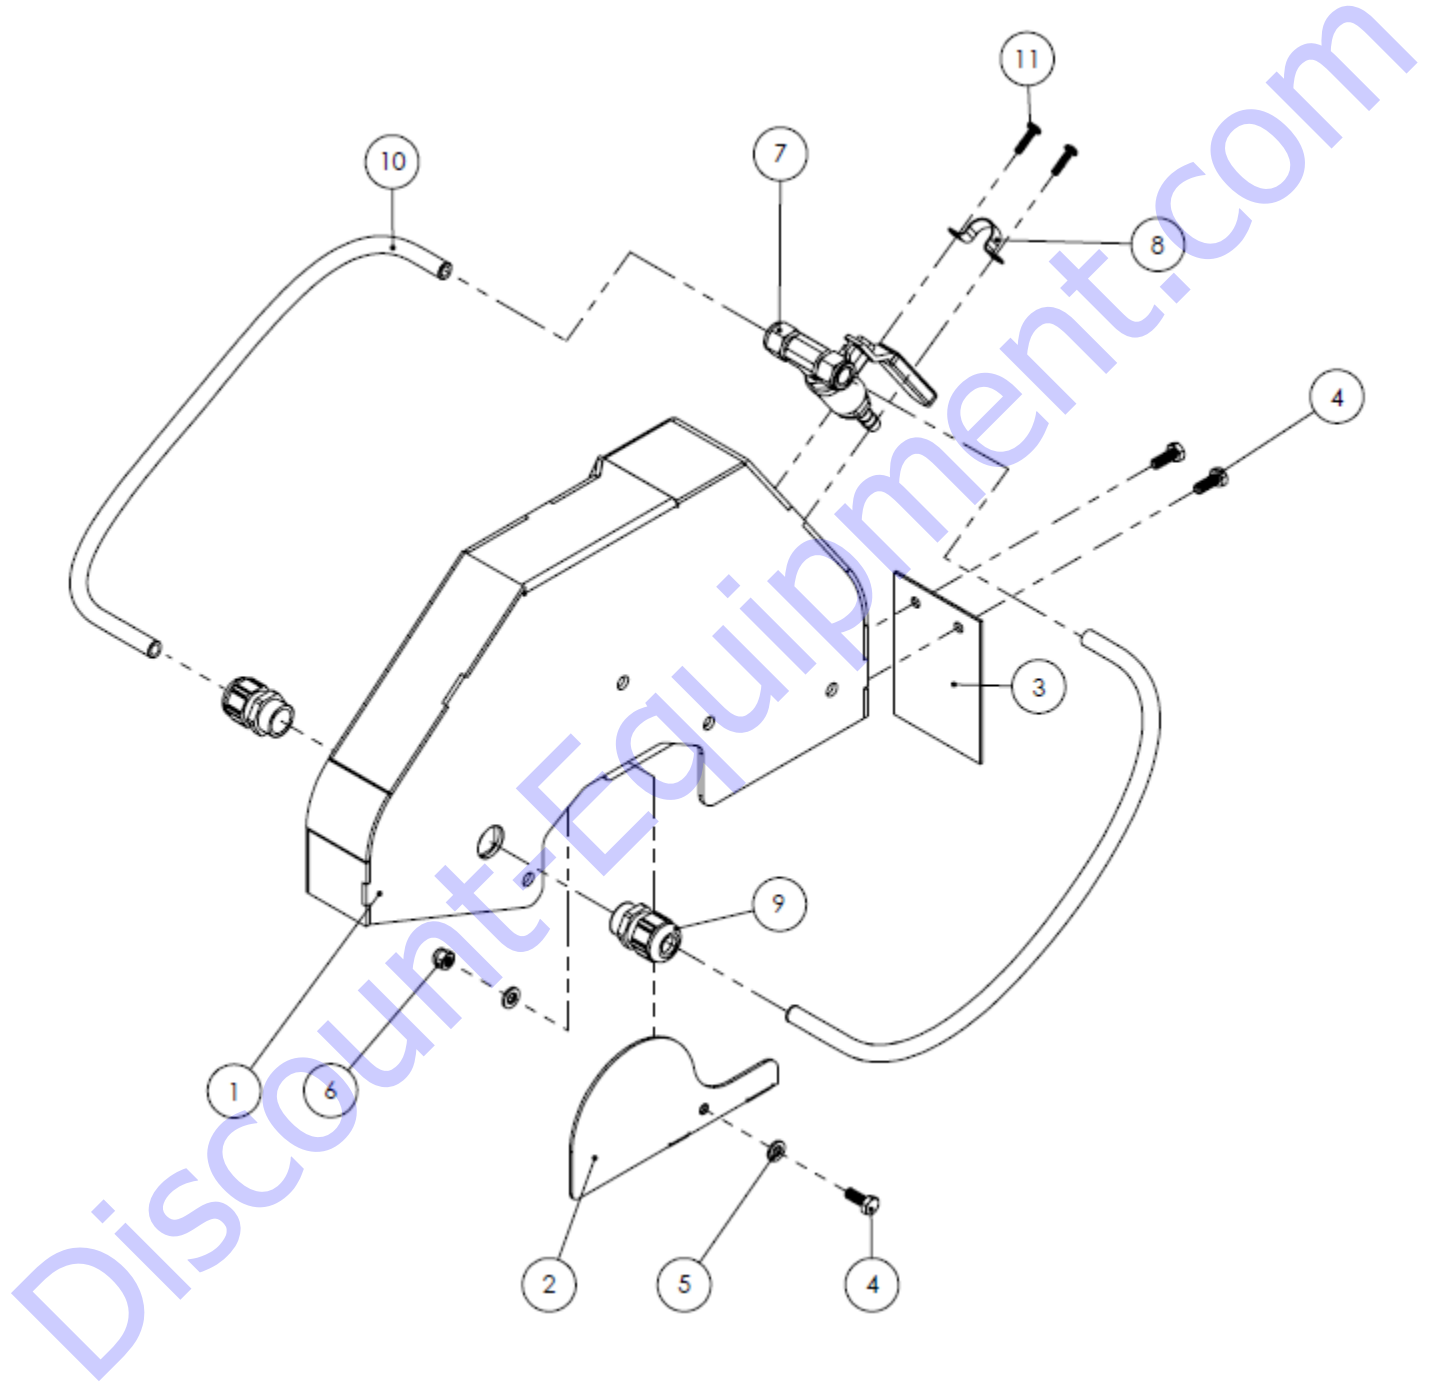

PARTS LIST 5 – BLADE GUARD ASSEMBLY

BLADE GUARD ASSEMBLY LIST

Item #	Part #	Description	QTY	Remarks
1	83140273	Blade guard weldment	1	
2	83140274	Blade access door	1	
3	83140275	Splash flap	1	
4	11746	HHCS, M6-1.0 x 16L	3	
5	830384	M6 Wide Washer	4	
6	50622	M6-1.0 Nylon Nut	1	
7	83140276	5/16" T-fitting x 3/8" barbed fitting assembly	1	
8	83140278	5/8" Pipe bracket	1	
9	83140279	PG 13.5 Cable gland	2	
10	83140280	12D 8d x 409L Waterhose	1	
11	8303531	M4 x 0.7 x 16L Philips screw	2	

Discount-Equipment.com