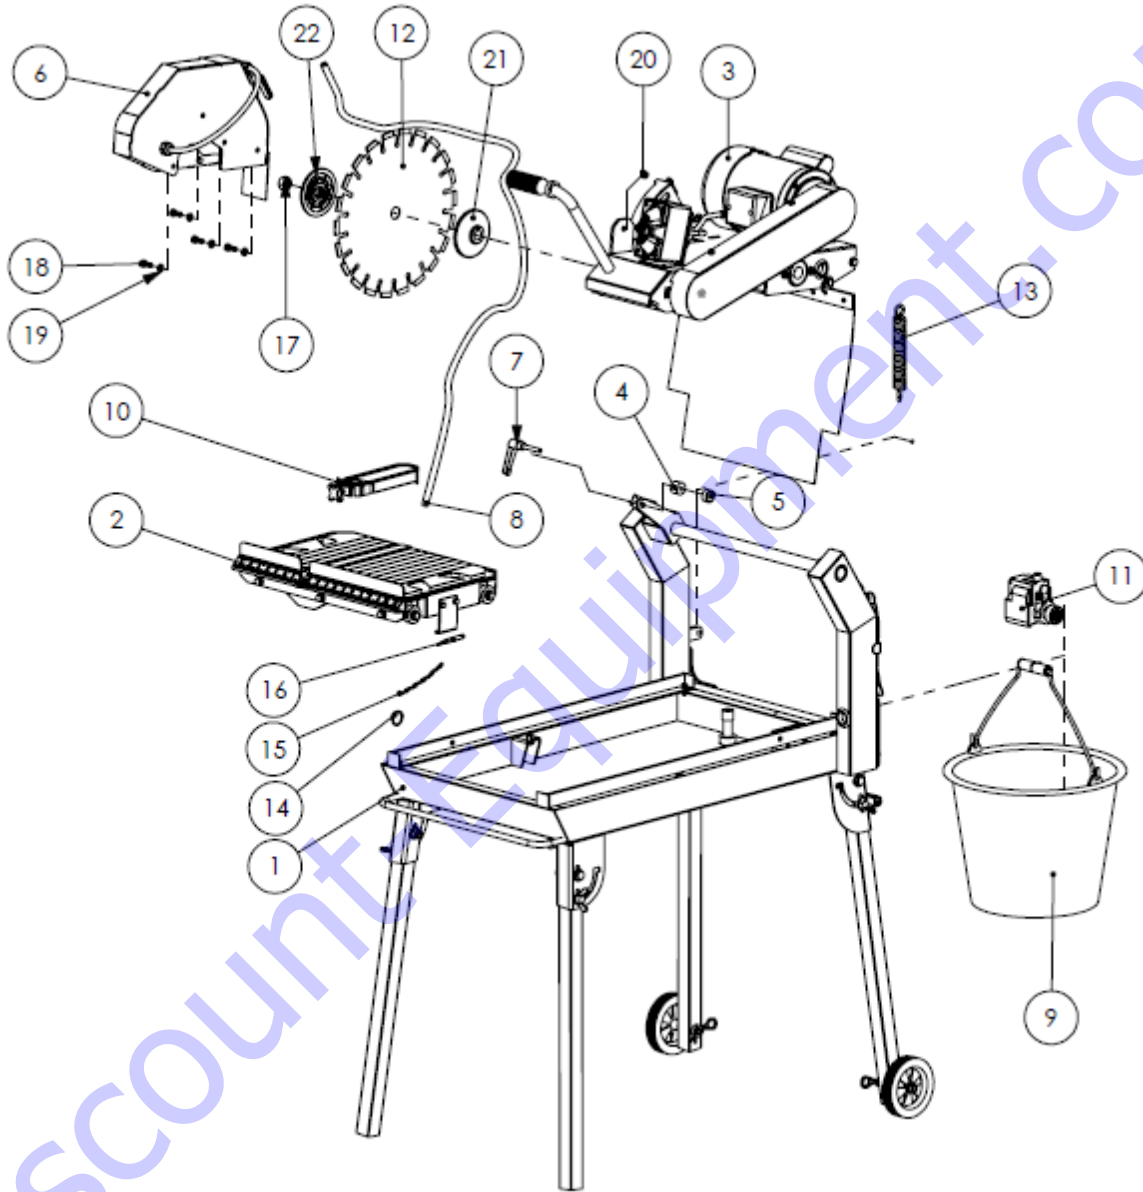

TABLE OF CONTENTS

<u>PARTS LIST 1 – MAIN ASSEMBLY</u>	1
MAIN ASSEMBLY LIST	2
<u>PARTS LIST 2 – FRAME ASSEMBLY</u>	3
FRAME ASSEMBLY LIST	4
<u>PARTS LIST 3 – CUTTING TABLE ASSEMBLY</u>	5
CUTTING TABLE ASSEMBLY LIST	6
<u>PARTS LIST 4 – CUTTING HEAD ASSEMBLY</u>	7
CUTTING HEAD ASSEMBLY LIST	8
<u>PARTS LIST 5 – BLADE GUARD ASSEMBLY</u>	11
BLADE GUARD ASSEMBLY LIST	12

Discount-Equipment.com

PARTS LIST 1 – MAIN ASSEMBLY

MAIN ASSEMBLY LIST

Item #	Part #	Description	QTY	Remarks
1	83140201	Metal Frame Assembly	1	
2	83140202	Cutting table assembly	1	
3	83140203	Cutting head assembly	1	
4	83140204	30D x 8.2d x 18.1L Spacer	1	
5	83140205	M8 x 1.25 Cylindrical nut	1	
6	83140206	Blade guard assembly	1	
7	83140207	M8 X 1.25 X 50L, Male adjustable knob	1	
8	83140208	12D x 8d x 1.6ML Hose	1	
9	83SDT3595.1	3 Gallon bucket	1	
10	83150085	45/90 deg aluminum guide	1	
11	83420302	253 gal/hr Water pump	1	
12		Blade	1	
13	83140209	Helical spring	1	
14	83140210	D1" (25.5mm) Curtain ring	1	
15	83140211	130L Chain	1	
16	83140212	M 8 x 40 Quick Release Pin	1	
17	83S1000-17	9003(5/8-11Unc Hex nut)	1	
18	10999	HHCS, M8-1.25 x 20L	4	
19	11614	M8 Spring Lock Washer	4	
20	11617	M8-1.25 Nylon Nut	1	
21	83140213	10" Inner flange	1	
22	83140214	10" Outer Flange	1	

PARTS LIST 3 – CUTTING TABLE ASSEMBLY

CUTTING TABLE ASSEMBLY LIST

Item #	Part #	Description	QTY	Remarks
	83140202	Cutting Table Assembly	1	
1	83140231	Conveyor Cart Cast with Injected Rubber	1	
2	83140232	Ruler guide with scale	1	
3	83150073	Cart Insert	1	
4	83140234	Cutting table lock	1	
5	83140235	Cutting table bracket	1	
6	83150067	Guide roller (2)	2	
7	83150068	Flat roller (2)	2	
8	83150347	Concentric shim	2	
9	83150348	Eccentric shim	2	
10	10155	HHCS, M8-1.25 x 35L	4	
11	83100062	HHCS, M6-1.0 x 10L	4	
12	14448	M6 Lock Washer	4	
13	11615	M8-1.25 Hex Nut	4	
14	11515	HHCS, M8-1.25 x 16L	3	
15	11614	M8 Lock Washer	7	
16	83140239	M5 x 2.12 x 25L cross tapping screw	2	
17	83230166	M8 Wide Washer	11	