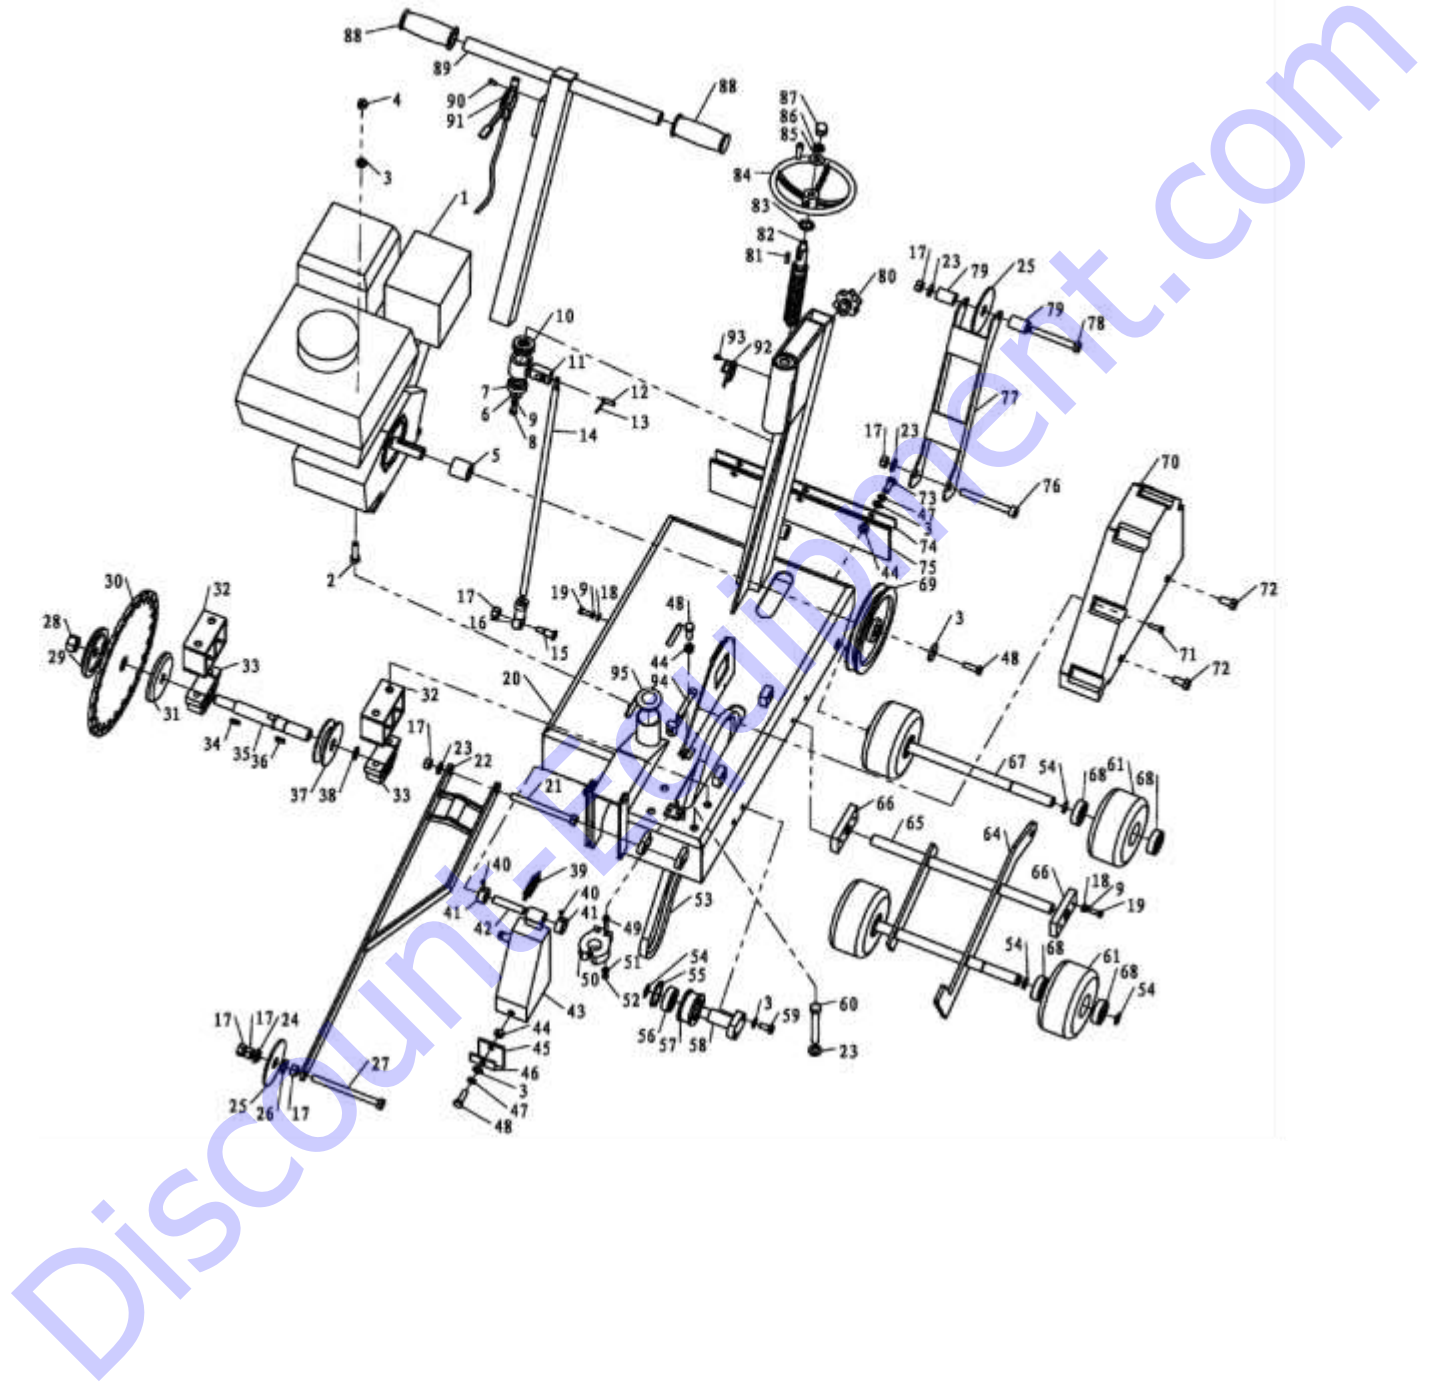

SG10 ASSEMBLY DIAGRAM

SG10 PARTS LIST – Page 1 of 3

Item #	Part #	Description	QTY.
1	-	Engine	1
2	GB/T70.10	Hex Head Cap Screw M8-1.25 x 40	4
3	GB/T97.10	Flat Washer M8	11
4	GB/T889.1	Locknut M8-1.25	4
5	MCS-240-46	Bushing	1
6	GB/T96	Washer M6	1
7	GB/T276-6201	Bearing	1
8	GB/T70.11	Socket Head Cap Screw M6-1.0 LH x 40	1
9	GB/T93	Spring Washer M6	5
10	GB/T301	Bearing	1
11	MCS-240-029-03-00	Rod Holder	1
12	MCS-240-029-04	Axle	1
13	GB/T91	Cotter Pin	1
14	MCS-240-029-02	Push Rod	1
15	MCS-240-016	Pin Roll	1
16	MCS-240-033	Connector	1
17	GB/T6170-0	Nut M10-1.5	5
18	GB/T97.11	Flat Washer M6	4
19	GB/T5783-0	Hex Head Cap Screw M6-1.0 x 16	4
20	MCS-240-00-B	Base Plate	1
21	GB/T5783-1	Hex Head Cap Screw M10-1.5 x 110	1
22	MCS-240-027-00	Pointer	1
23	GB/T97.12	Flat Washer M10	7
24	MCS-240-54	Locating Bushing LH	1
25	MCS-240-028	Pointer Wheel	2
26	MCS-240-55	Locating Bushing RH	1
27	GB/T5783-2	Hex Head Cap Screw M10-1.5 x 120	1
28	MCS-240-035	Blade Nut	1
29	MCS-240-023-02	Flange RH	1
30	BLADE250	Blade	1
31	MCS-240-023-01	Flange LH	1
32	MCS-240-20	Bracket	2
33	GB/T7813	Bearing Mount	2
34	GB/T1093-5X16	Key 5 SQ. x 16	1
35	MCS-240-022	Principal Shaft	1
36	GB/T1093-5x17	Key 5 SQ. x 17	1
37	MCS-240-021	Pulley	1
38	GB/T894-20	Retaining Ring	1