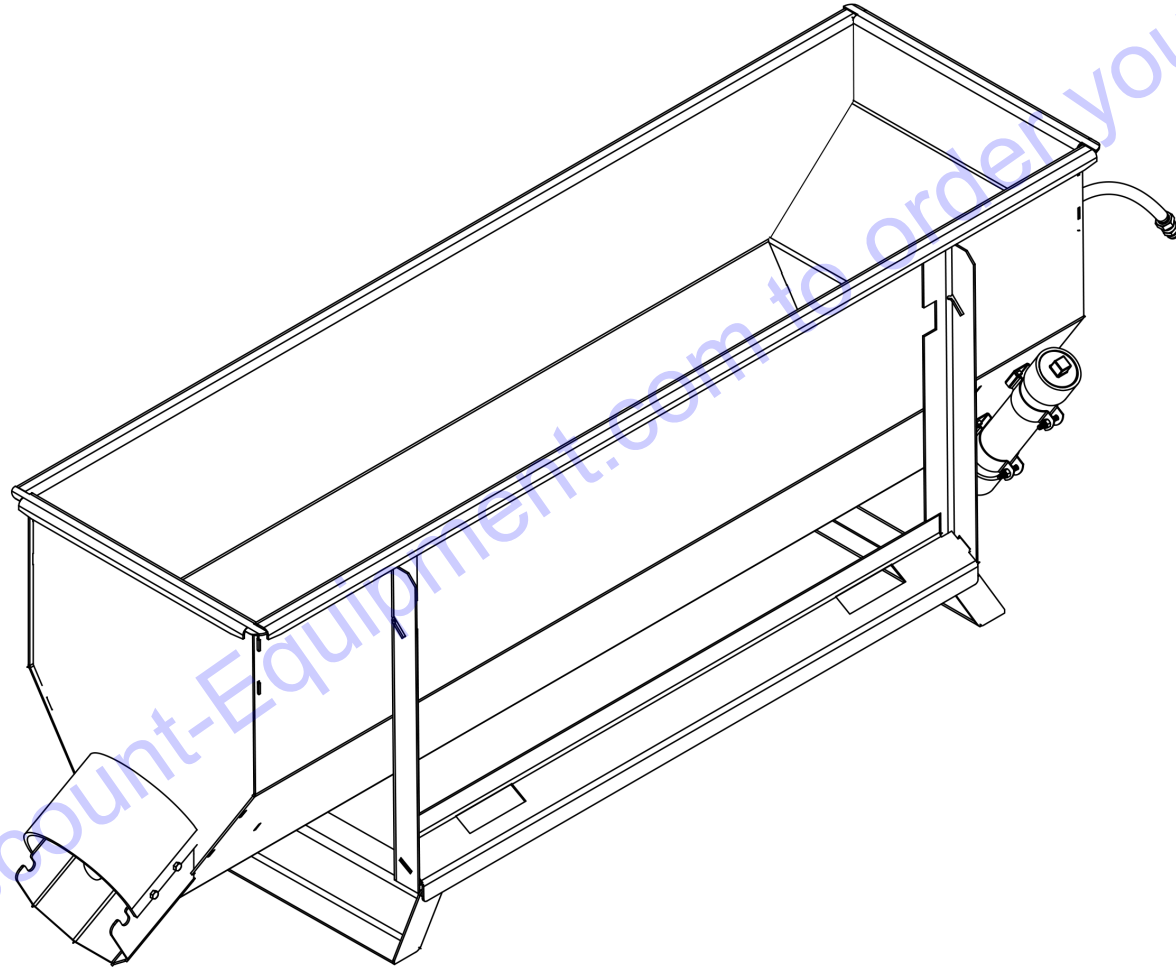

07-CL-A

CURB LOADER