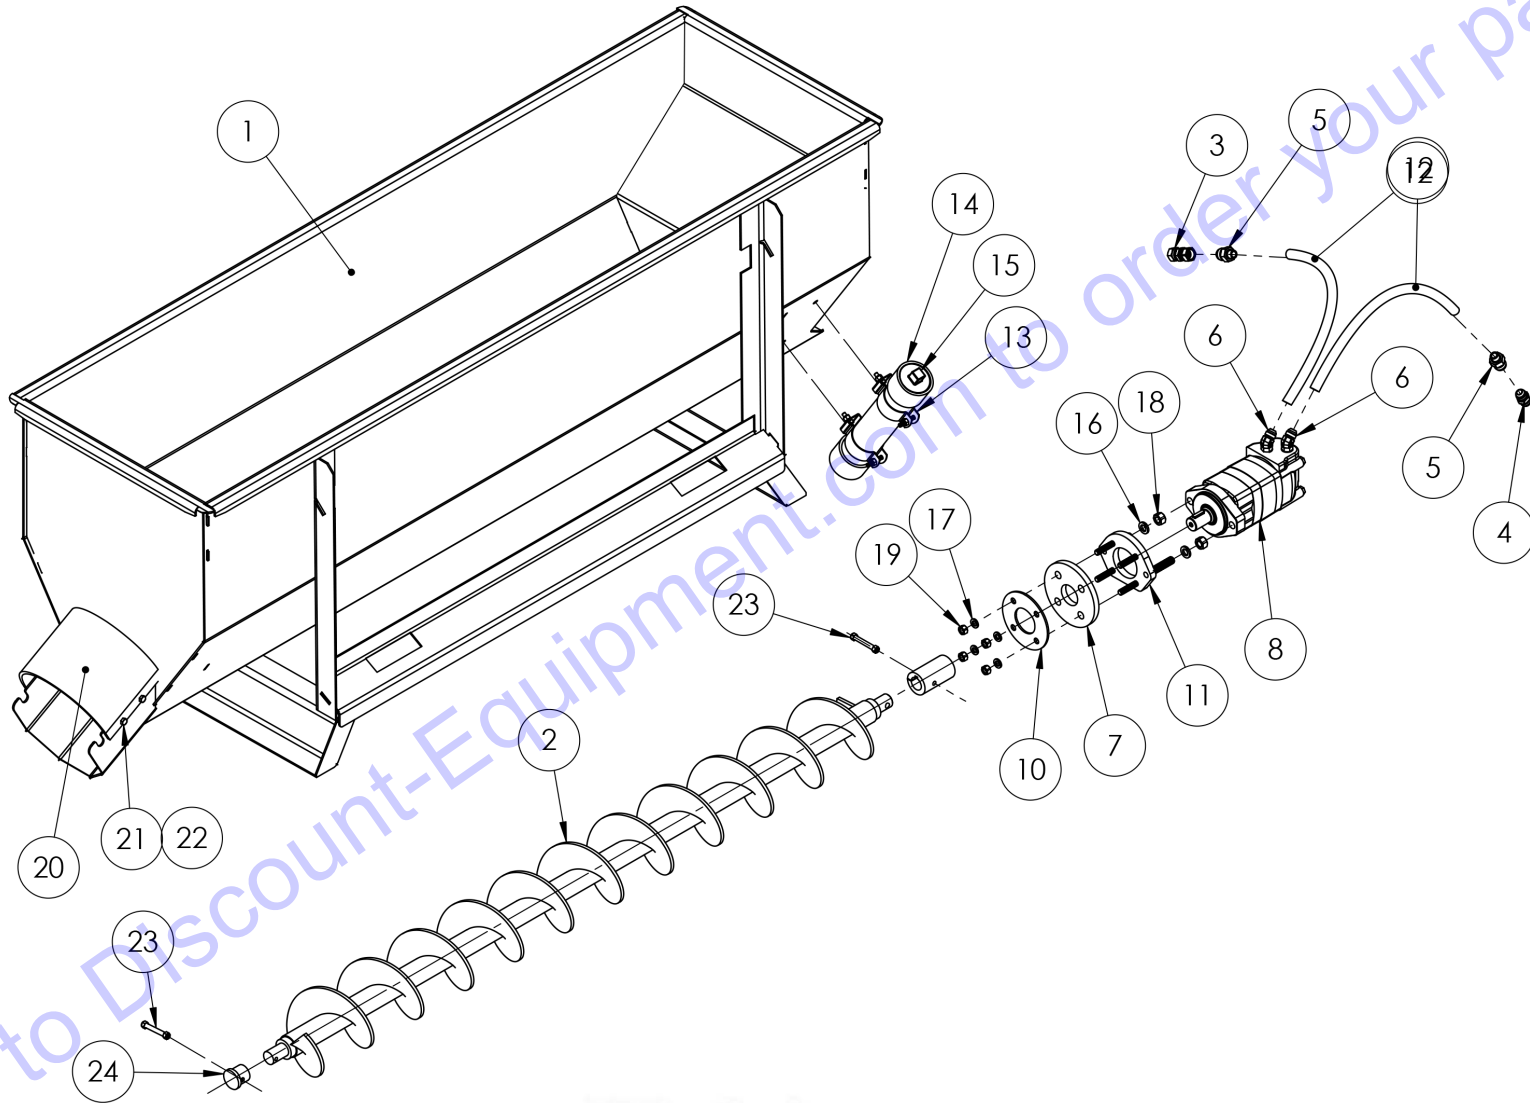

CURB LOADER EXPLODED VIEW

ITEM NO.	PART NUMBER	DESCRIPTION
1	43502-01	CURB LOADER HOPPER WELDMENT
2	43501-01	AUGUER WELDMENT
3	43500-23	FEMALE QUICK DISCONNECT
4	43500-22	MALE QUICK DISCONNECT
5	43500-21	STRAIGHT HYD. FITTING
6	43500-20	45 DEGREE HYD. ELBOW
7	43500-18	1/2" x 5" DIA. NEOPRENE SEAL, 40 DURO
8	43500-03	HYDRAULIC MOTOR
9	43500-02	COUPLING
10	43500-05	RING FLANGE
11	43500-06	HYDRAULIC MOTOR MOUNT
12	43500-19	HYDRAULIC HOSE

ITEM NO.	PART NUMBER	DESCRIPTION
13	44108-06	MANUAL TUBE MOUNTING CLAMPS
14	44108-01	MANUAL TUBE
15	44108-05	MANUAL TUBE CAP
16		LOCK WASHER, 1/2"
17		LOCK WASHER, 3/8"
18		HEX NUT, 1/2-13 UNC
19		HEX NUT, 3/8-16 UNC
20	43500-28	RUBBER DISCHARGE COVER
21		HHCS, 1/4-20 UNC x 3/4" LG.
22		LOCK NUT, 1/4-20 UNC
23	45018-15	SOLID SHEAR BOLT W/ LOCK NUTS
24	43501-04	AUGER CAP WELDMENT