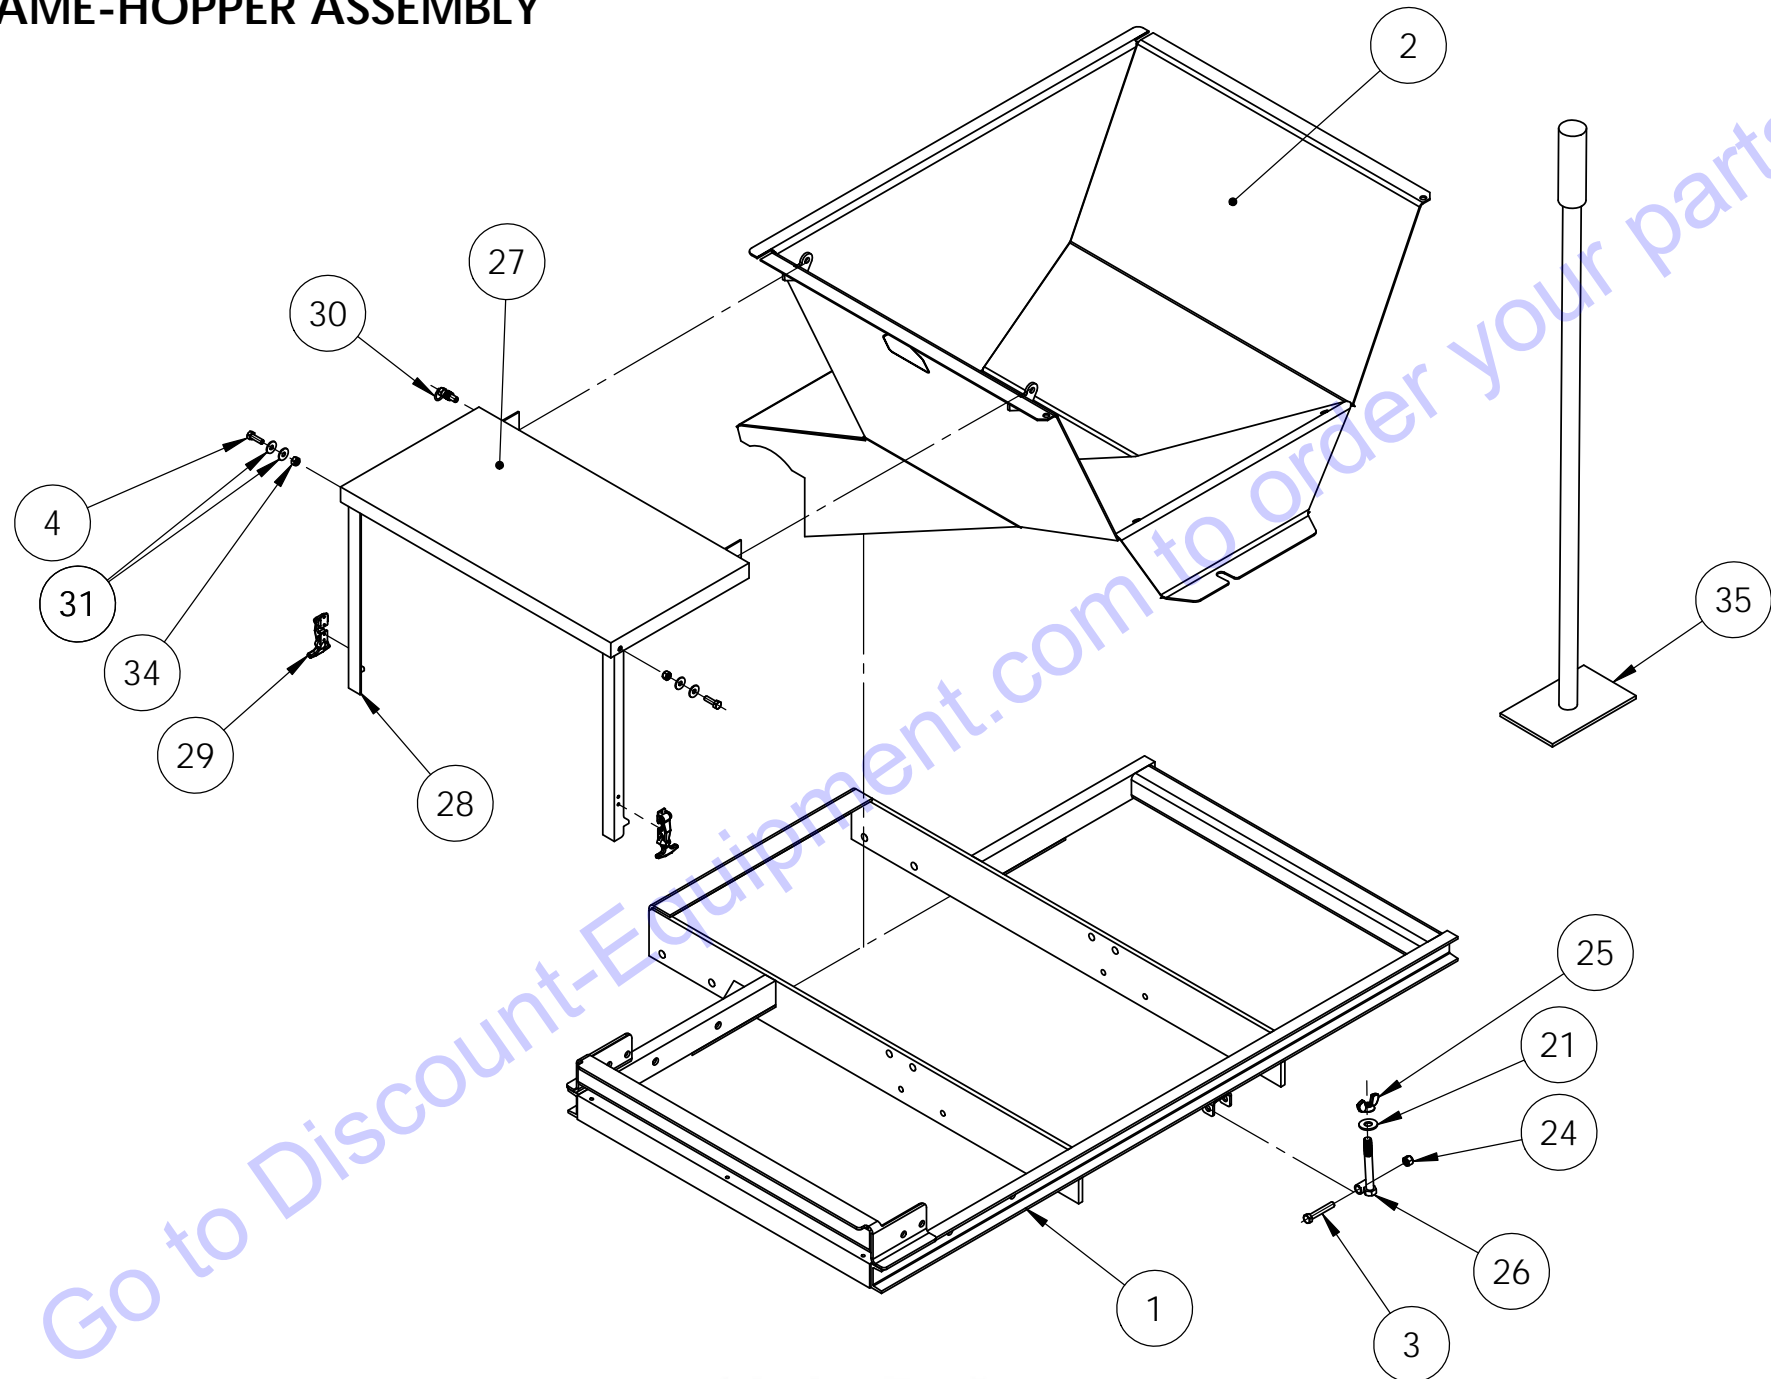

FRAME-HOPPER ASSEMBLY

Go to Discount-Equipment.com to order your parts