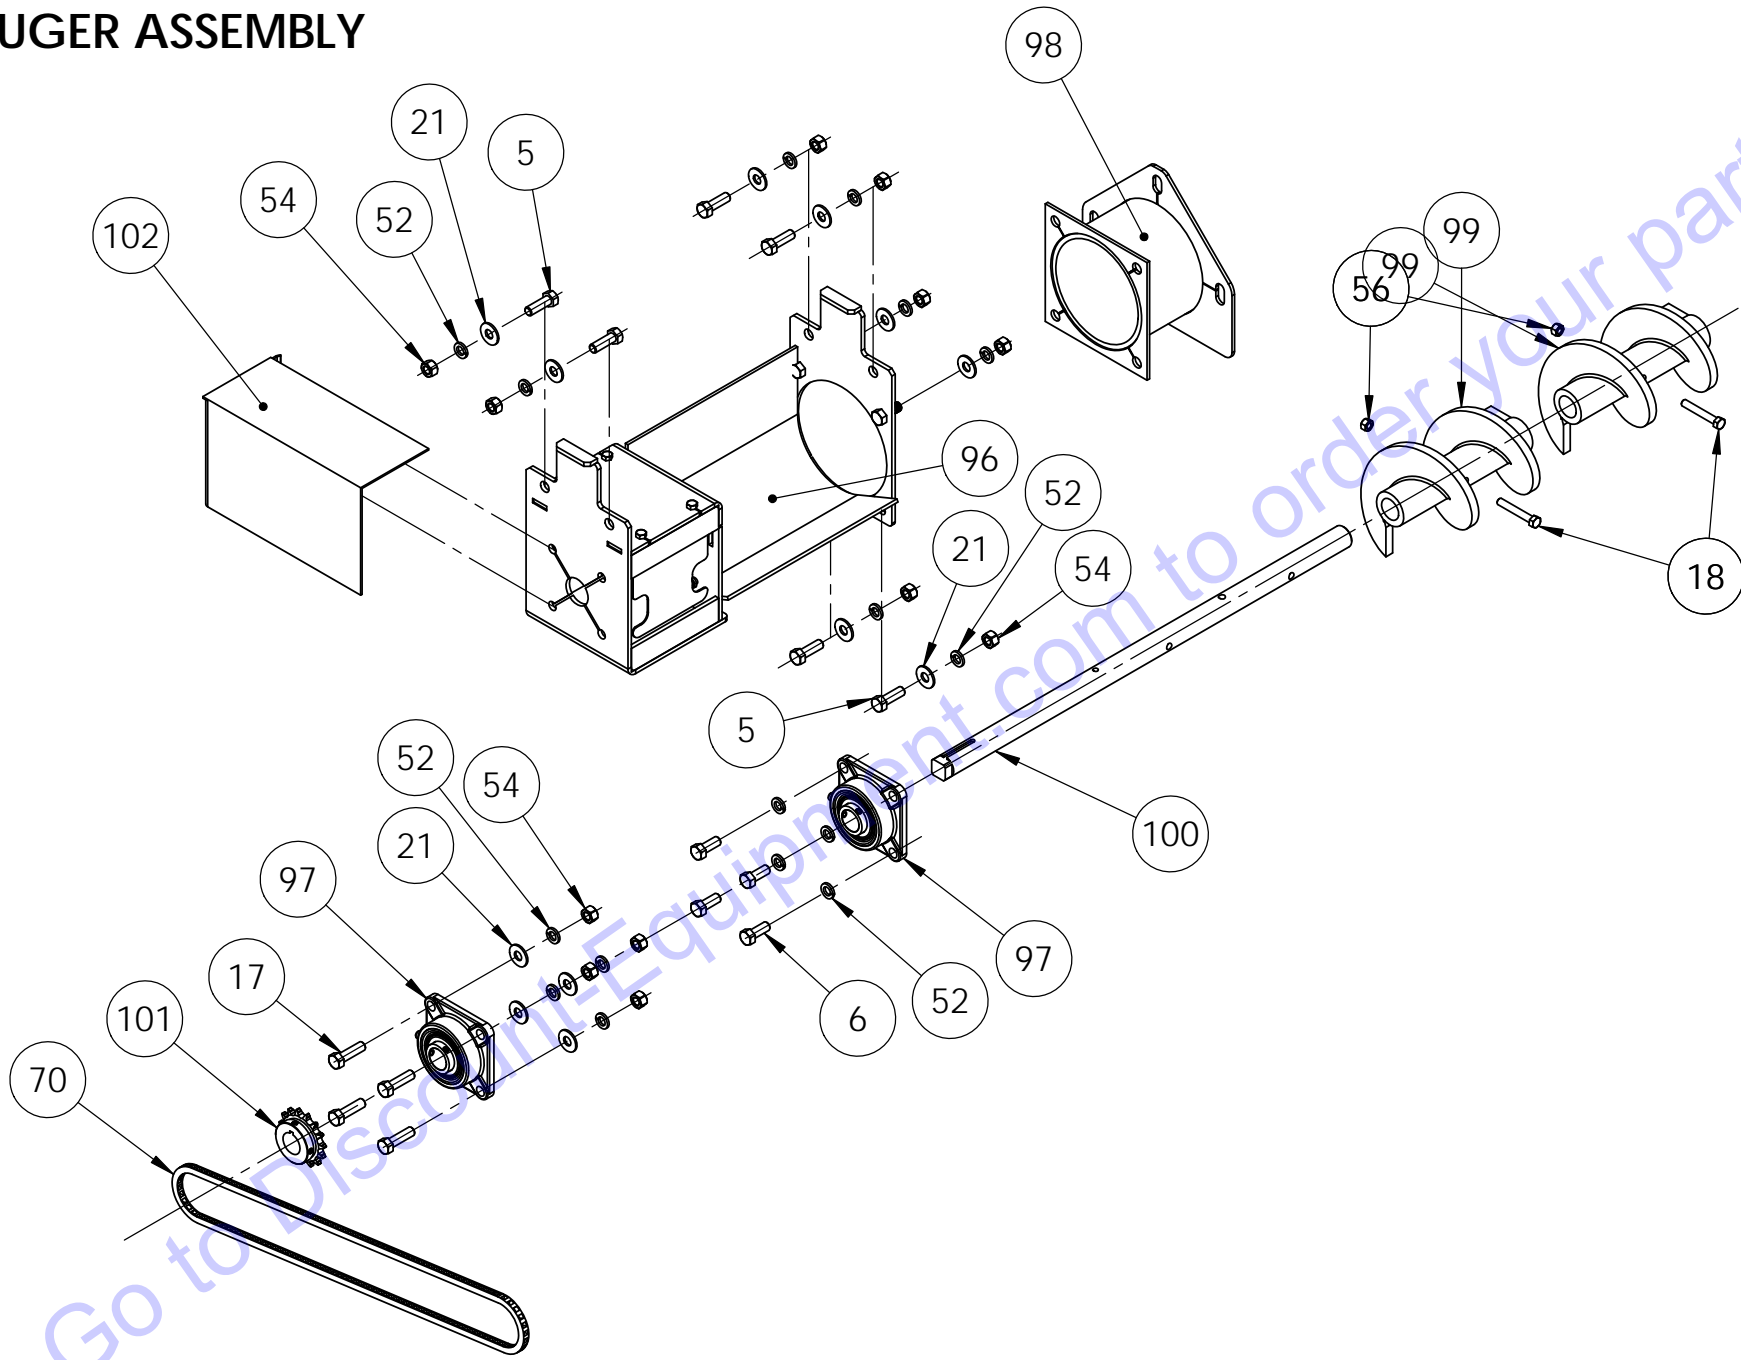

AUGER ASSEMBLY