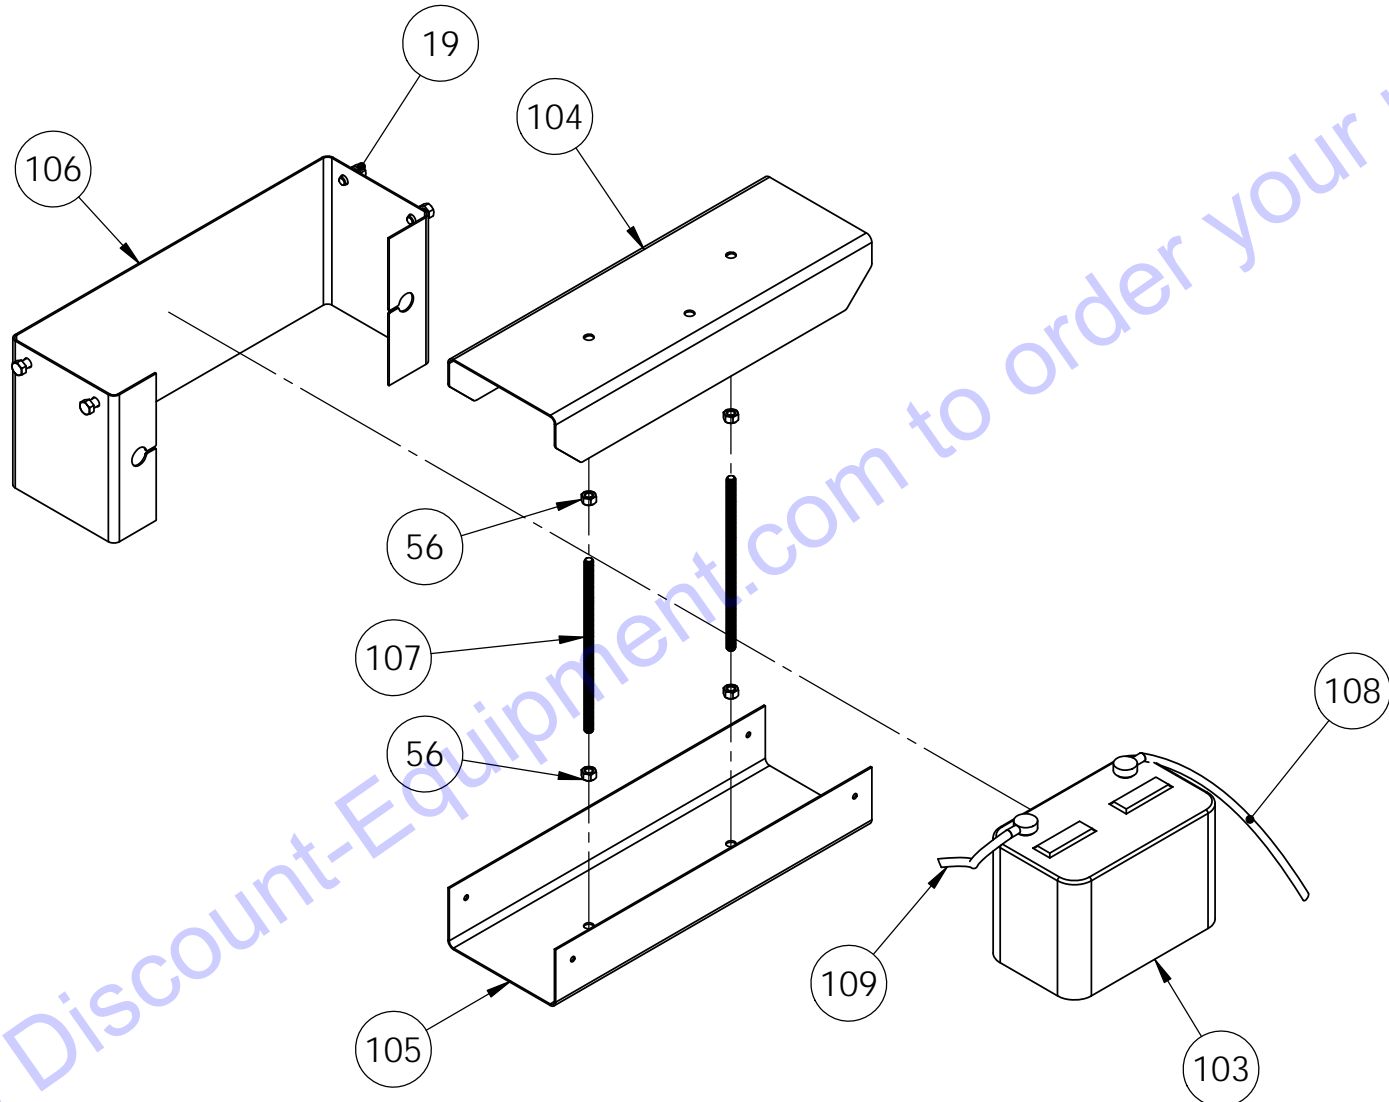

Go to Discount-Equipment.com to order your parts

BATTERY BOX ASSEMBLY

Go to Discount-Equipment.com to order your parts

ITEM NO.	PART NUMBER	DESCRIPTION
1	45080-01	MC 655 FRAME WELDMENT
2	45082-01	MC 655 HOPPER
3		HHCS 3/8-16 UNC x 2-1/4" LG.
4		HHCS, 5/16-18 UNC x 1" LG.
5		HHCS, 1/2-13 UNC x 1-1/2" LG.
6		HHCS, 1/2-13 UNC x 1-1/4" LG.
7		HHCS, 3/8-16 UNC x 3/4" LG.
8		HHCS, 1/2-13 UNC x 3" LG.
9		HHCS, 3/8-16 UNC x 1-3/4" LG.
10		HHCS, 5/16-18 UNC x 1-1/2" LG.
11		HHCS, 1/4-20 UNC x 1-1/4" LG.
12		HHCS, 1/4-20 UNC x 1-1/2" LG.
13		HHCS, 3/8-16 UNC x 4" LG.
14		HHCS, 1/2-20 UNF x 1" LG.
15		HHCS, 1/2-13 UNC x 3-3/4" LG.
16		HHCS, 1/2-13 UNC x 4" LG.
17		HHCS, 1/2-13 UNC x 1-3/4" LG.
18		HHCS, 3/8-16 UNC x 2-1/2" LG.
19		BATTERY BOX HARDWARE
20		HHCS, 3/8-16 x 1" LG.