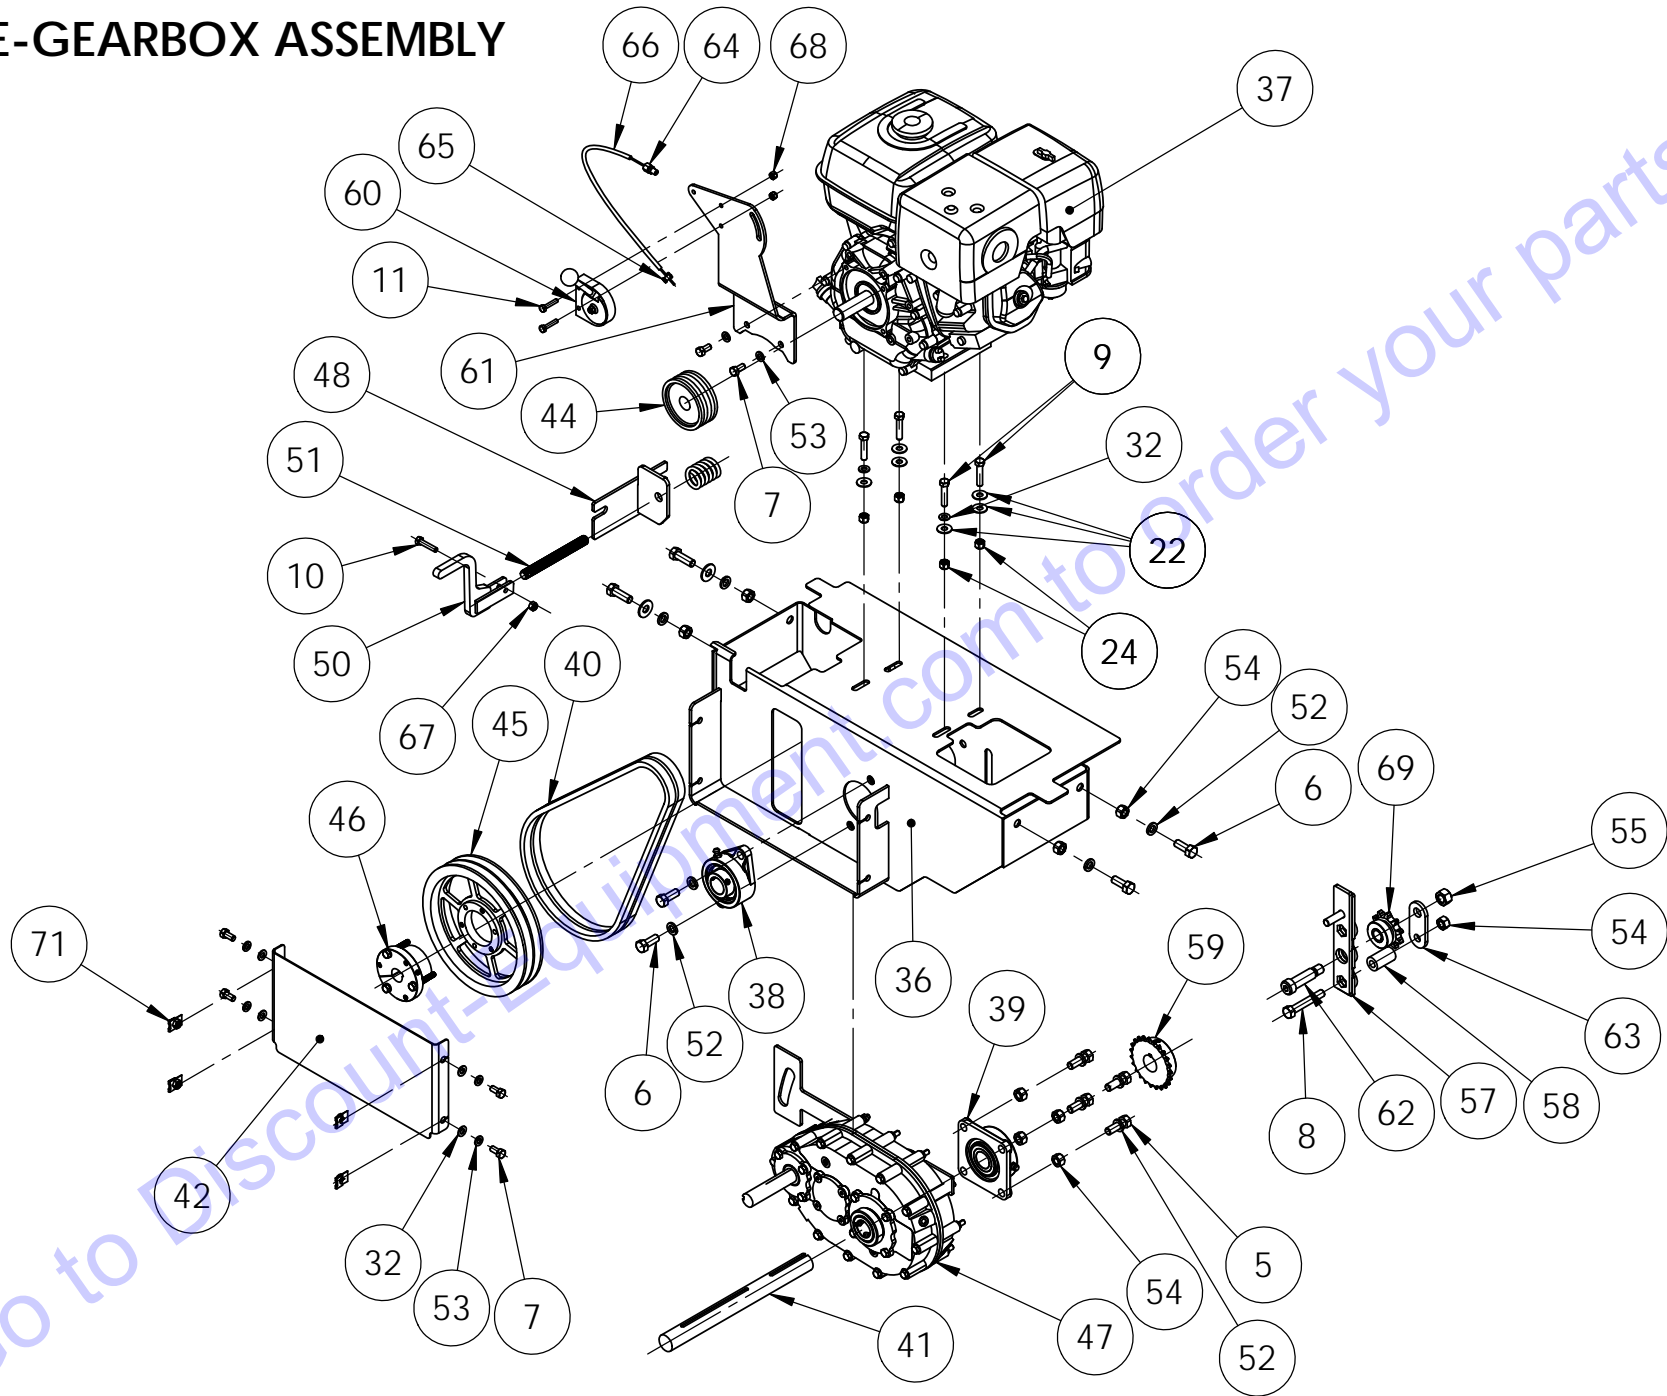

ENGINE-GEARBOX ASSEMBLY