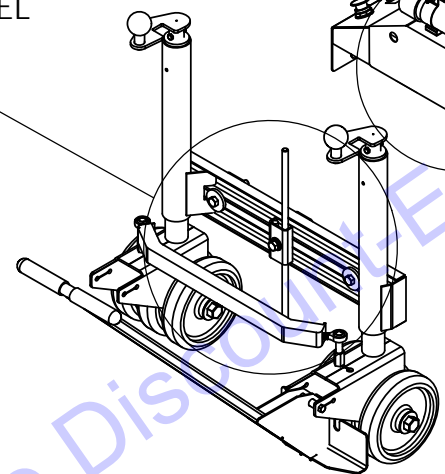

ENGINE-GEARBOX ASSEMBLY

FRAME-HOPPER ASSEMBLY

REAR WHEEL ASSEMBLY

BELT GUARD ASSEMBLY

FRONT WHEEL ASSEMBLY

BATTERY BOX ASSEMBLY

AUGER ASSEMBLY

Go to DiscontinuedEquipment.com to order your parts

Go to Discount-Equipment.com to order your parts

BATTERY BOX ASSEMBLY

Go to Discount-Equipment.com to order your parts

ITEM NO.	PART NUMBER	DESCRIPTION
1	45080-01	MC 655 FRAME WELDMENT
2	45082-01	MC 655 HOPPER
3		HHCS 3/8-16 UNC x 2-1/4" LG.
4		HHCS, 5/16-18 UNC x 1" LG.
5		HHCS, 1/2-13 UNC x 1-1/2" LG.
6		HHCS, 1/2-13 UNC x 1-1/4" LG.
7		HHCS, 3/8-16 UNC x 3/4" LG.
8		HHCS, 1/2-13 UNC x 3" LG.
9		HHCS, 3/8-16 UNC x 1-3/4" LG.
10		HHCS, 5/16-18 UNC x 1-1/2" LG.
11		HHCS, 1/4-20 UNC x 1-1/4" LG.
12		HHCS, 1/4-20 UNC x 1-1/2" LG.
13		HHCS, 3/8-16 UNC x 4" LG.
14		HHCS, 1/2-20 UNF x 1" LG.
15		HHCS, 1/2-13 UNC x 3-3/4" LG.
16		HHCS, 1/2-13 UNC x 4" LG.
17		HHCS, 1/2-13 UNC x 1-3/4" LG.
18		HHCS, 3/8-16 UNC x 2-1/2" LG.
19		BATTERY BOX HARDWARE
20		HHCS, 3/8-16 x 1" LG.