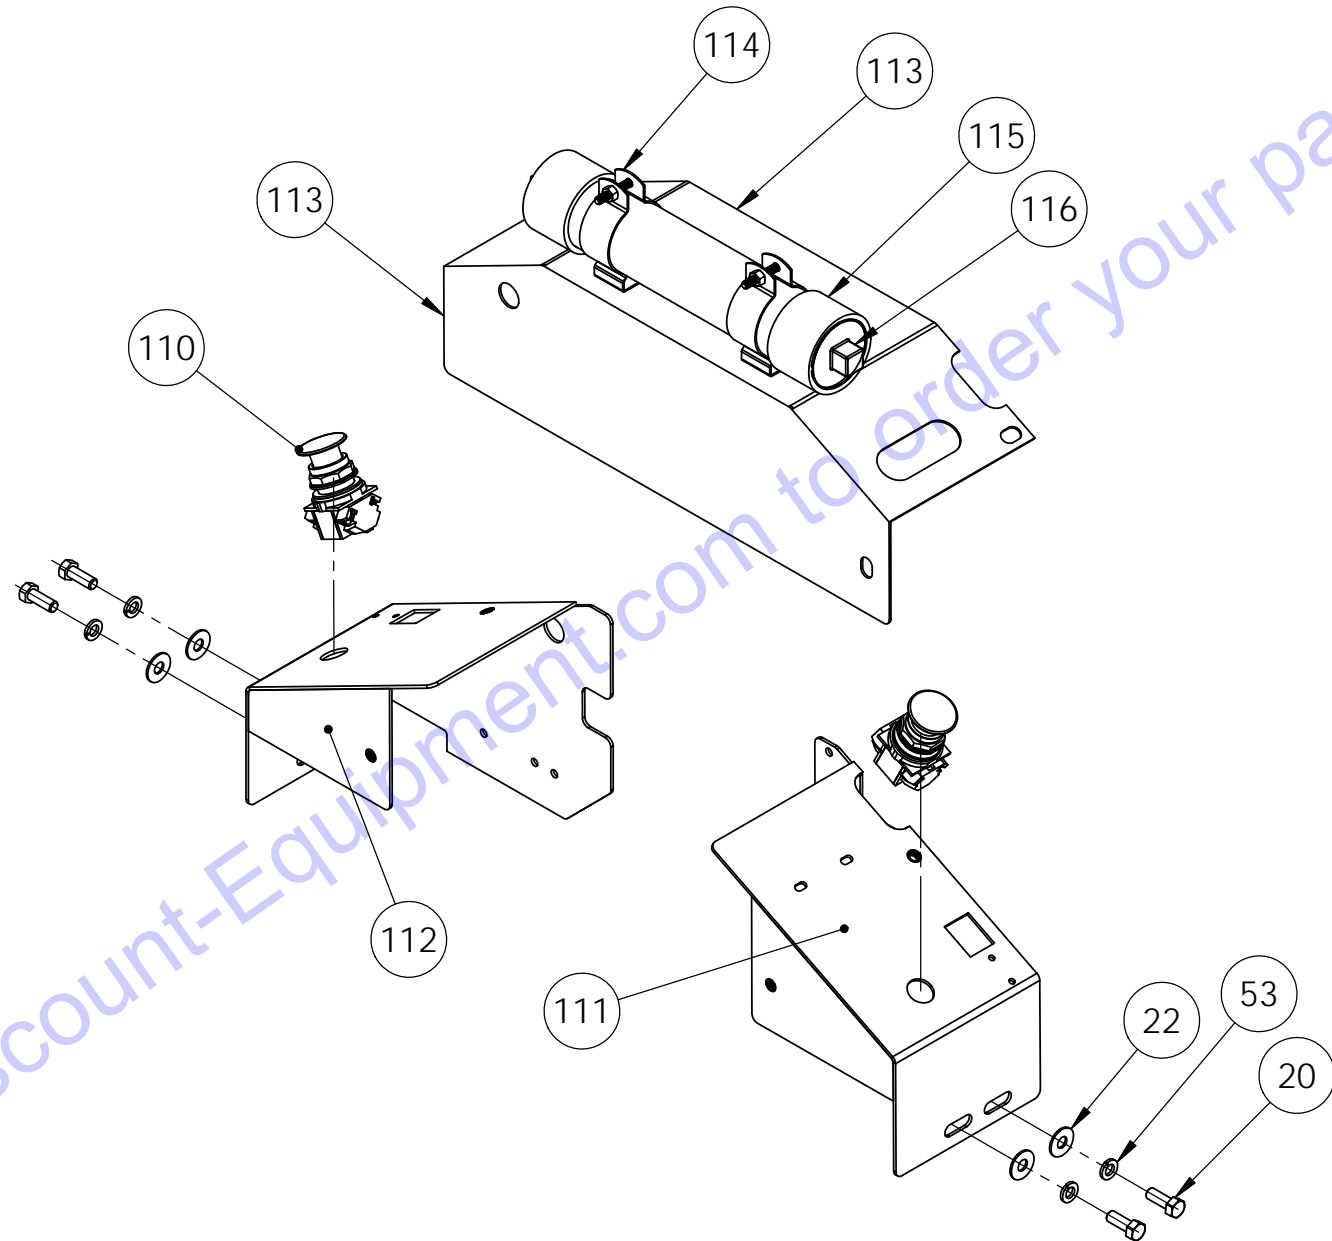

Go to Discount-Equipment.com to order your parts

BATTERY BOX ASSEMBLY

Go to Discount-Equipment.com to order your parts

ITEM NO.	PART NUMBER	DESCRIPTION
1	45080-01	MC 655 FRAME WELDMENT
2	45082-01	MC 655 HOPPER
3		HHCS 3/8-16 UNC x 2-1/4" LG.
4		HHCS, 5/16-18 UNC x 1" LG.
5		HHCS, 1/2-13 UNC x 1-1/2" LG.
6		HHCS, 1/2-13 UNC x 1-1/4" LG.
7		HHCS, 3/8-16 UNC x 3/4" LG.
8		HHCS, 1/2-13 UNC x 3" LG.
9		HHCS, 3/8-16 UNC x 1-3/4" LG.
10		HHCS, 5/16-18 UNC x 1-1/2" LG.
11		HHCS, 1/4-20 UNC x 1-1/4" LG.
12		HHCS, 1/4-20 UNC x 1-1/2" LG.
13		HHCS, 3/8-16 UNC x 4" LG.
14		HHCS, 1/2-20 UNF x 1" LG.
15		HHCS, 1/2-13 UNC x 3-3/4" LG.
16		HHCS, 1/2-13 UNC x 4" LG.
17		HHCS, 1/2-13 UNC x 1-3/4" LG.
18		HHCS, 3/8-16 UNC x 2-1/2" LG.
19		BATTERY BOX HARDWARE
20		HHCS, 3/8-16 x 1" LG.

ITEM NO.	PART NUMBER	DESCRIPTION
21		FLAT WASHER, 1/2"
22		FLAT WASHER, 3/8"
23		FLAT WASHER, 3/4"
24		LOCK NUT, 3/8-16 UNC
25		WING NUT, 1/2-13 UNC
26	45012-13	HOPPER CLAMP
27	45145-20	ENGINE COVER W/ LABELS
28	45145-10	ENGINE COVER BRACE
29	MS0200	RUBBER HOOD LATCH
30	45145-17	RETRACTABLE PLUNGER
31		SAE FLAT WASHER, 5/16"
32		SAE FLAT WASHER, 3/8"
33		SAE FLAT WASHER, 1/2"
34		NYLOK LOCK NUT, 5/16-18 UNC
35	45082-06	PLUNGER FOR MC 655
36	45008-01	CURBILDER MOTOR MOUNT
37	EN1700	13 HP HONDA, ELECTRIC START
38	BE0100	1-1/4" 2-BOLT FLANGE BEARING
39	BE0200	1-1/4" 4-BOLT FLANGE BEARING
40	45050-23	COG "V" BELT