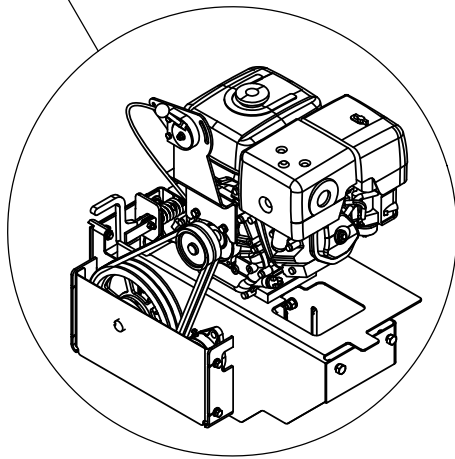

ENGINE-GEARBOX ASSEMBLY