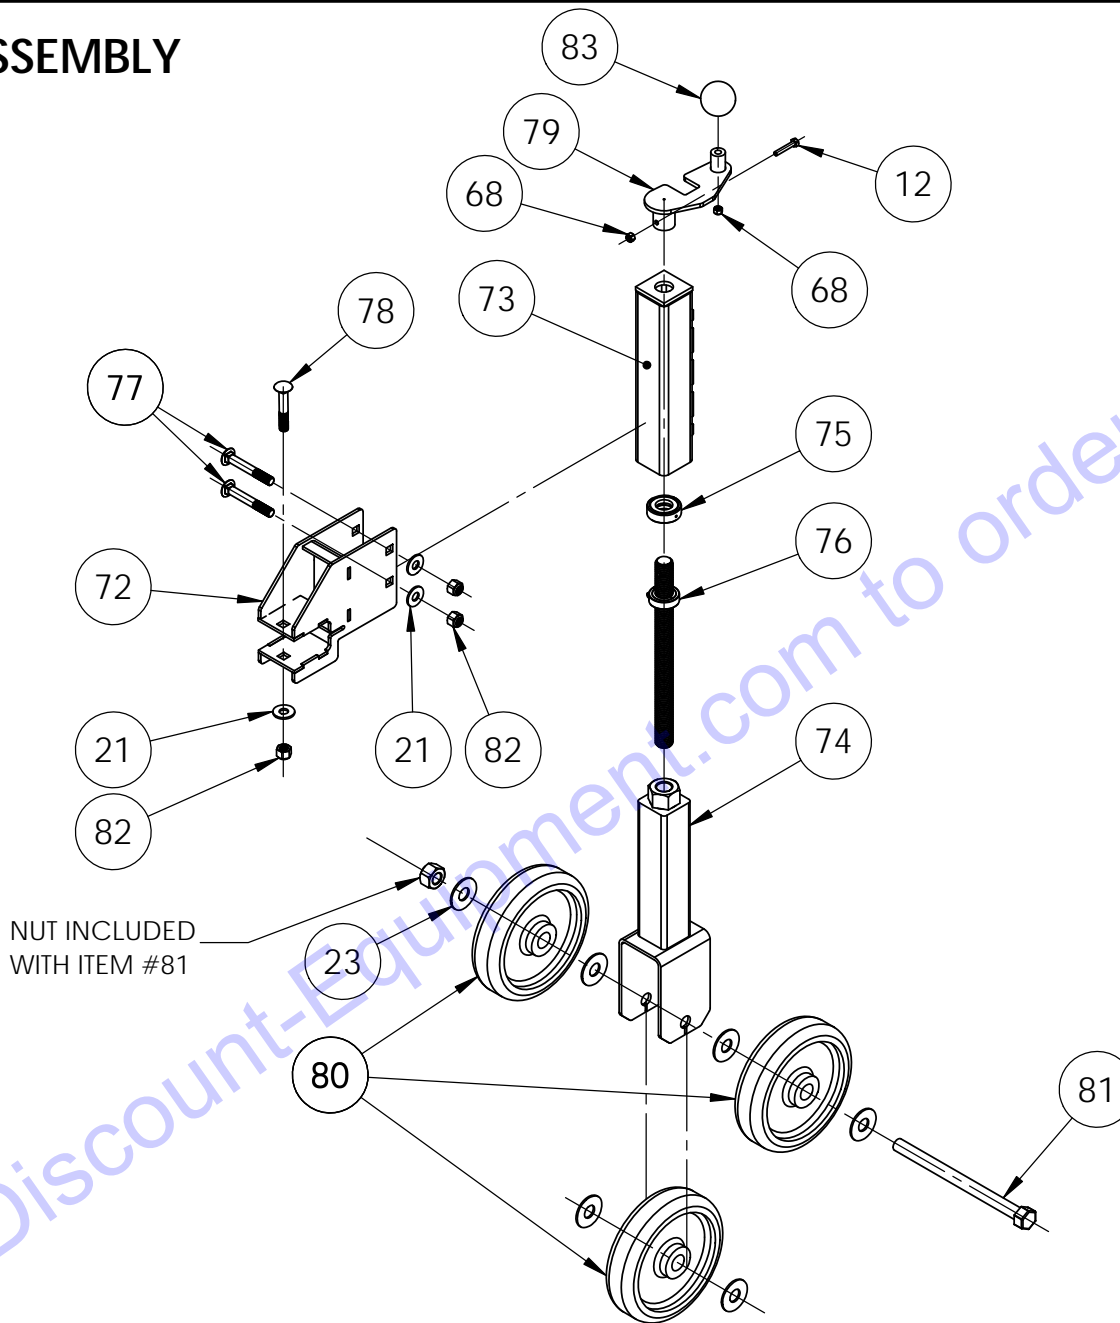

REAR WHEEL ASSEMBLY

Go to Discount-Equipment.com to order your parts