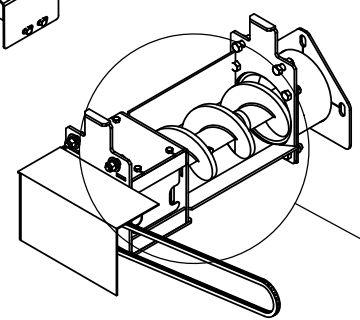

ENGINE-GEARBOX ASSEMBLY

FRAME-HOPPER ASSEMBLY

REAR WHEEL ASSEMBLY

BELT GUARD ASSEMBLY

FRONT WHEEL ASSEMBLY

BATTERY BOX ASSEMBLY

AUGER ASSEMBLY

Go to DiscontinuedEquipment.com to order your parts

Go to Discount-Equipment.com to order your parts

BATTERY BOX ASSEMBLY

Go to Discount-Equipment.com to order your parts

ITEM NO.	PART NUMBER	DESCRIPTION
1	45080-01	MC 655 FRAME WELDMENT
2	45082-01	MC 655 HOPPER
3		HHCS 3/8-16 UNC x 2-1/4" LG.
4		HHCS, 5/16-18 UNC x 1" LG.
5		HHCS, 1/2-13 UNC x 1-1/2" LG.
6		HHCS, 1/2-13 UNC x 1-1/4" LG.
7		HHCS, 3/8-16 UNC x 3/4" LG.
8		HHCS, 1/2-13 UNC x 3" LG.
9		HHCS, 3/8-16 UNC x 1-3/4" LG.
10		HHCS, 5/16-18 UNC x 1-1/2" LG.
11		HHCS, 1/4-20 UNC x 1-1/4" LG.
12		HHCS, 1/4-20 UNC x 1-1/2" LG.
13		HHCS, 3/8-16 UNC x 4" LG.
14		HHCS, 1/2-20 UNF x 1" LG.
15		HHCS, 1/2-13 UNC x 3-3/4" LG.
16		HHCS, 1/2-13 UNC x 4" LG.
17		HHCS, 1/2-13 UNC x 1-3/4" LG.
18		HHCS, 3/8-16 UNC x 2-1/2" LG.
19		BATTERY BOX HARDWARE
20		HHCS, 3/8-16 x 1" LG.