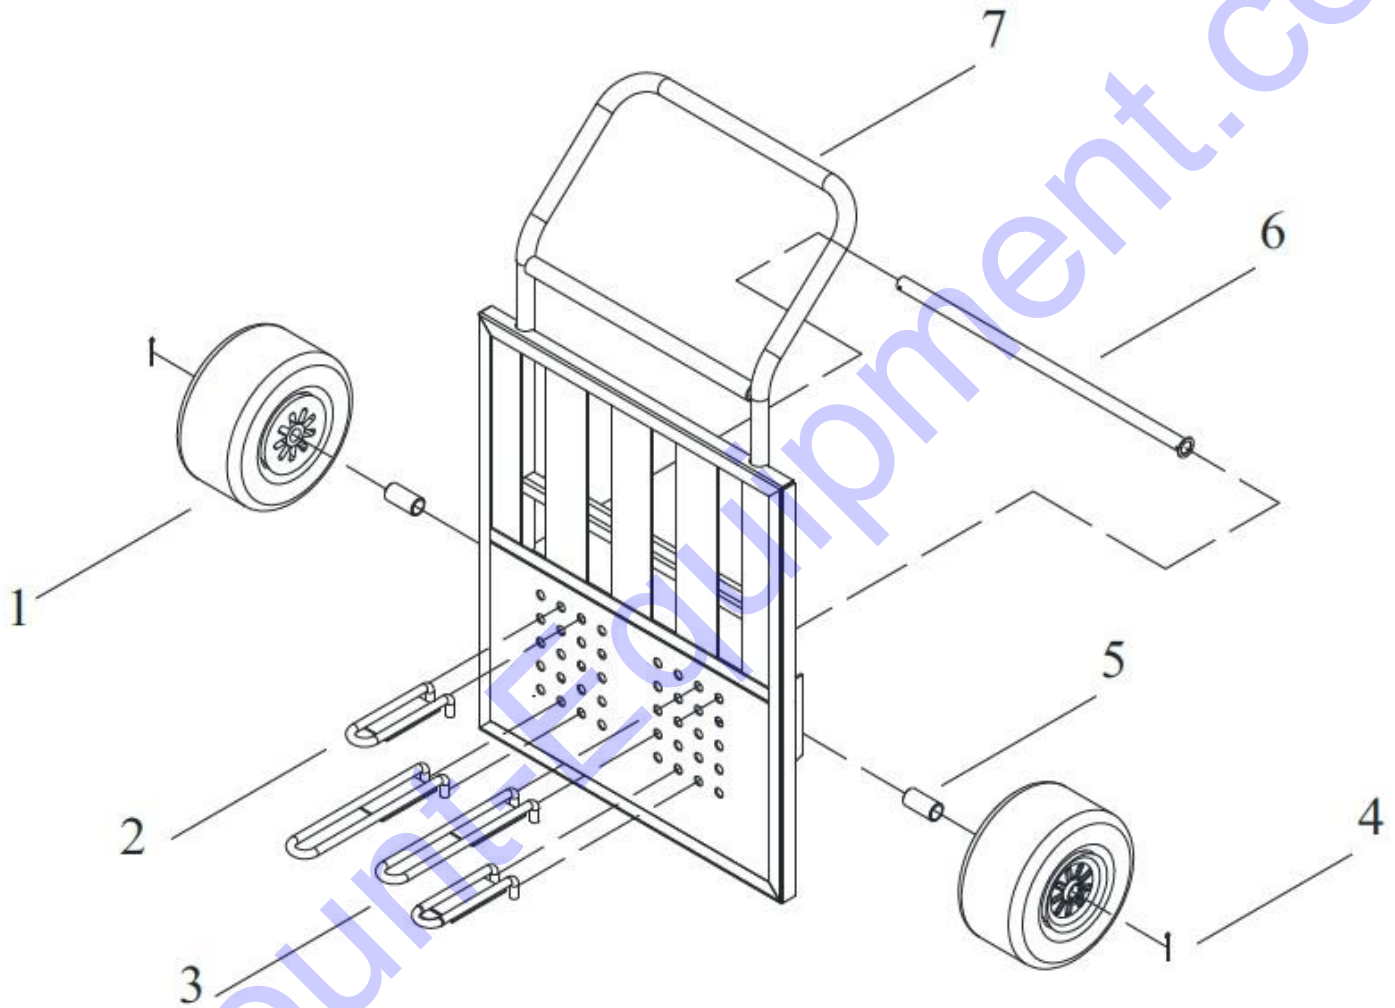

BLOCK AND BRICK CART

BBC-600

ITEM	M.I.D. #	PART #	DESCRIPTION	BBC
1	0207LL01RD		WHEEL 13X6.5-6NHS	2
2	0207CR02CH	F8-BBC	FORKS SHORT 9"	2
3	0207CR01CH	F14-BBC	FORKS LONG 14-3/8"	2
4	SC36200NOR		PIN COTTER	2
5	0207CO03RD-01		BUSHING SPACER EXTERNAL WASHER (NEW)	2
6	0207CO04RD-01		BBC AXLE (NEW)	1
7	0207CO01CH-01		BLOCK AND BRICK CART FRAME (NEW)	1