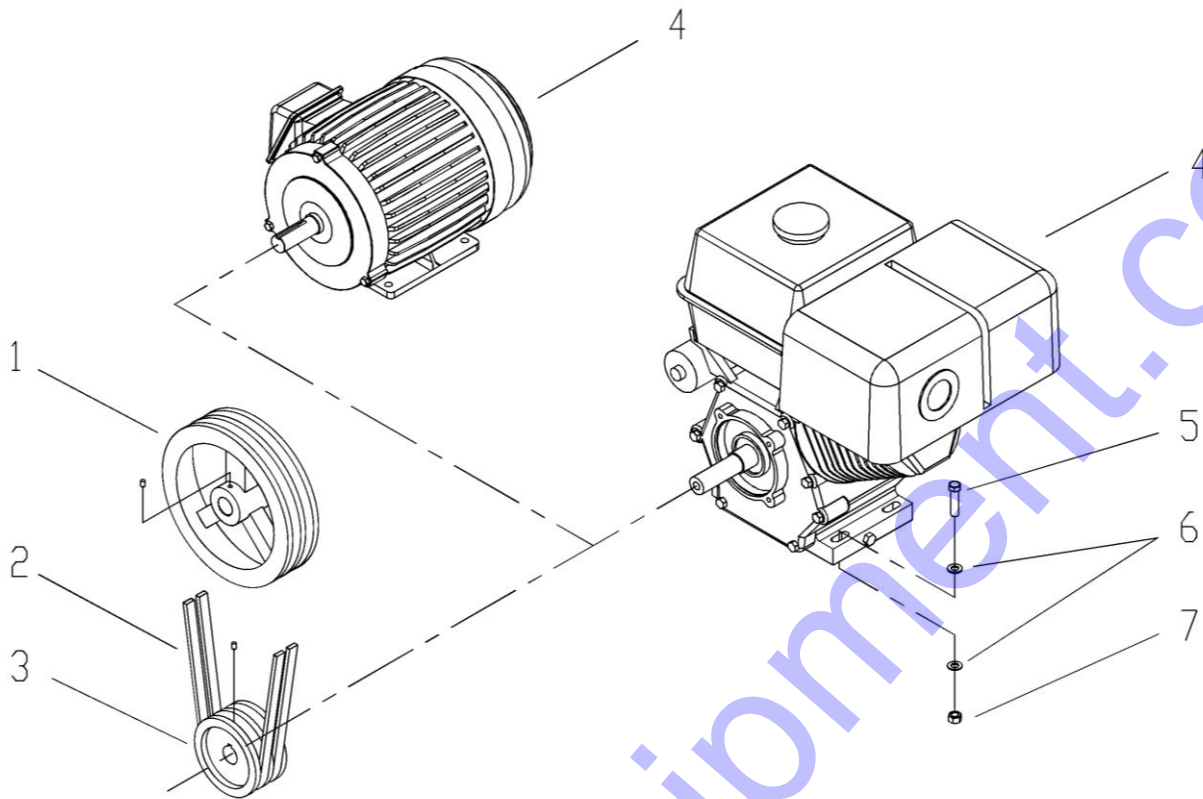

DRIVE

Ref	Part #	Description	12S	S12S
13 HP GAS DRIVE ~ OPTIONAL				
1	496160	Pulley, 10" x 3/4" 2BK, include 2 set screws, 3/8 - 2 nuts, 3/8 NC	1	1
2	702012	Belt, A 4L-42 (0000BN4L42)	2	2
3	702010	Pulley, 3-3/4" x 1" 2BK, include 2 set screws - 3/8 - nuts, 3/8 NC (POFG3341002R)	1	1
4	202012	Engine Honda 13HP O/A GX390UQAE6	1	1
5	226240	Bolt, HexHd, 3/8 x 1-3/4 (TOCD038134)	4	4
6	174986	Washer, Plain 3/8 (RNPX038GAL)	8	8
7	227830	Nut, Hex, Lock, 3/8 (TCCS038GAL)	4	4
ELECTRIC DRIVE ~ 3HP/5HP ~ OPTIONAL				
1	496160	Pulley, 10" x 3/4" 2BK, include 2 set screws, 3/8 - 2 nuts, 3/8 NC	1	1
2	702013	Belt, A 4L-44 (0000BN4L44)	2	2
3	702011	Pulley, 4-1/4" x 1-1/8" 2BK, include 2 set screws - 3/8 - nuts, 3/8 NC (POFG4141182R)	1	1
4	219840	Motor 3HP 3/60/230-460 V	A/R	A/R
	219989	Motor 5HP 3/60/230 V	A/R	A/R
5	226240	Bolt, HexHd, 3/8 x 1-3/4 (TOCD038134)	4	4
6	174986	Washer, Plain 3/8 (RNPX038GAL)	8	8
7	227830	Nut, Hex, Lock, 3/8 (TCCS038GAL)	4	4

*When ordering parts please always specify the model and serial number of the mixers as a reference.