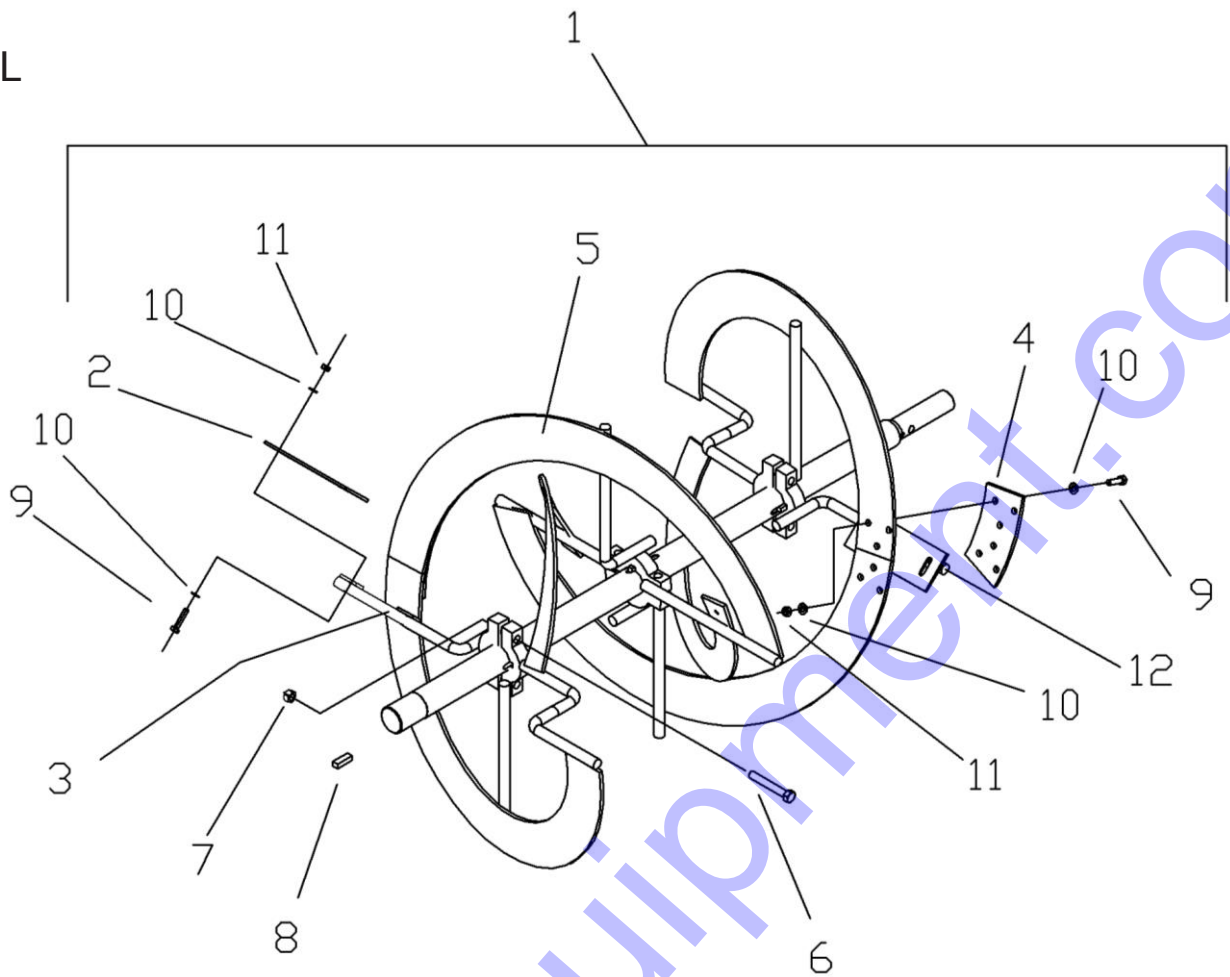

SPIRAL

Ref	Part #	Description	12S	S12S
1	702001	Spiral Kit, S12S with Main Shaft (if your machine is before February 12, 2013)	*	1
2	496242	Scraper S12S - S16S	*	2
3	702004	Bracket, Arm Right S12SH	*	1
4	702005	Spiral Link Plate	*	2
5	465004	Spiral Assembly S12S without Main Shaft (if your machine is after February 12, 2013)	*	1
6	120520	Bolt, HexHd, 1/2 x 3-1/2 (TOCD012312)	*	6
7	227854	Lock Nut, 1/2 (TCCS012GAL)	*	6
8	702098	Key, 3/8 x 2-3/4	*	4
9	226220	Bolt, HexHd, 3/8 x 1-1/4 (TOCD038114)	*	18
10	174986	Flat Washer, 3/8 (RNPX038GAL)	*	36
11	227830	Lock Nut, 3/8 (TCCS038GAL)	*	18
12	702003	Bracket, Arm Left S12SH	*	1

*When ordering parts please always specify the model and serial number of the mixers as a reference.