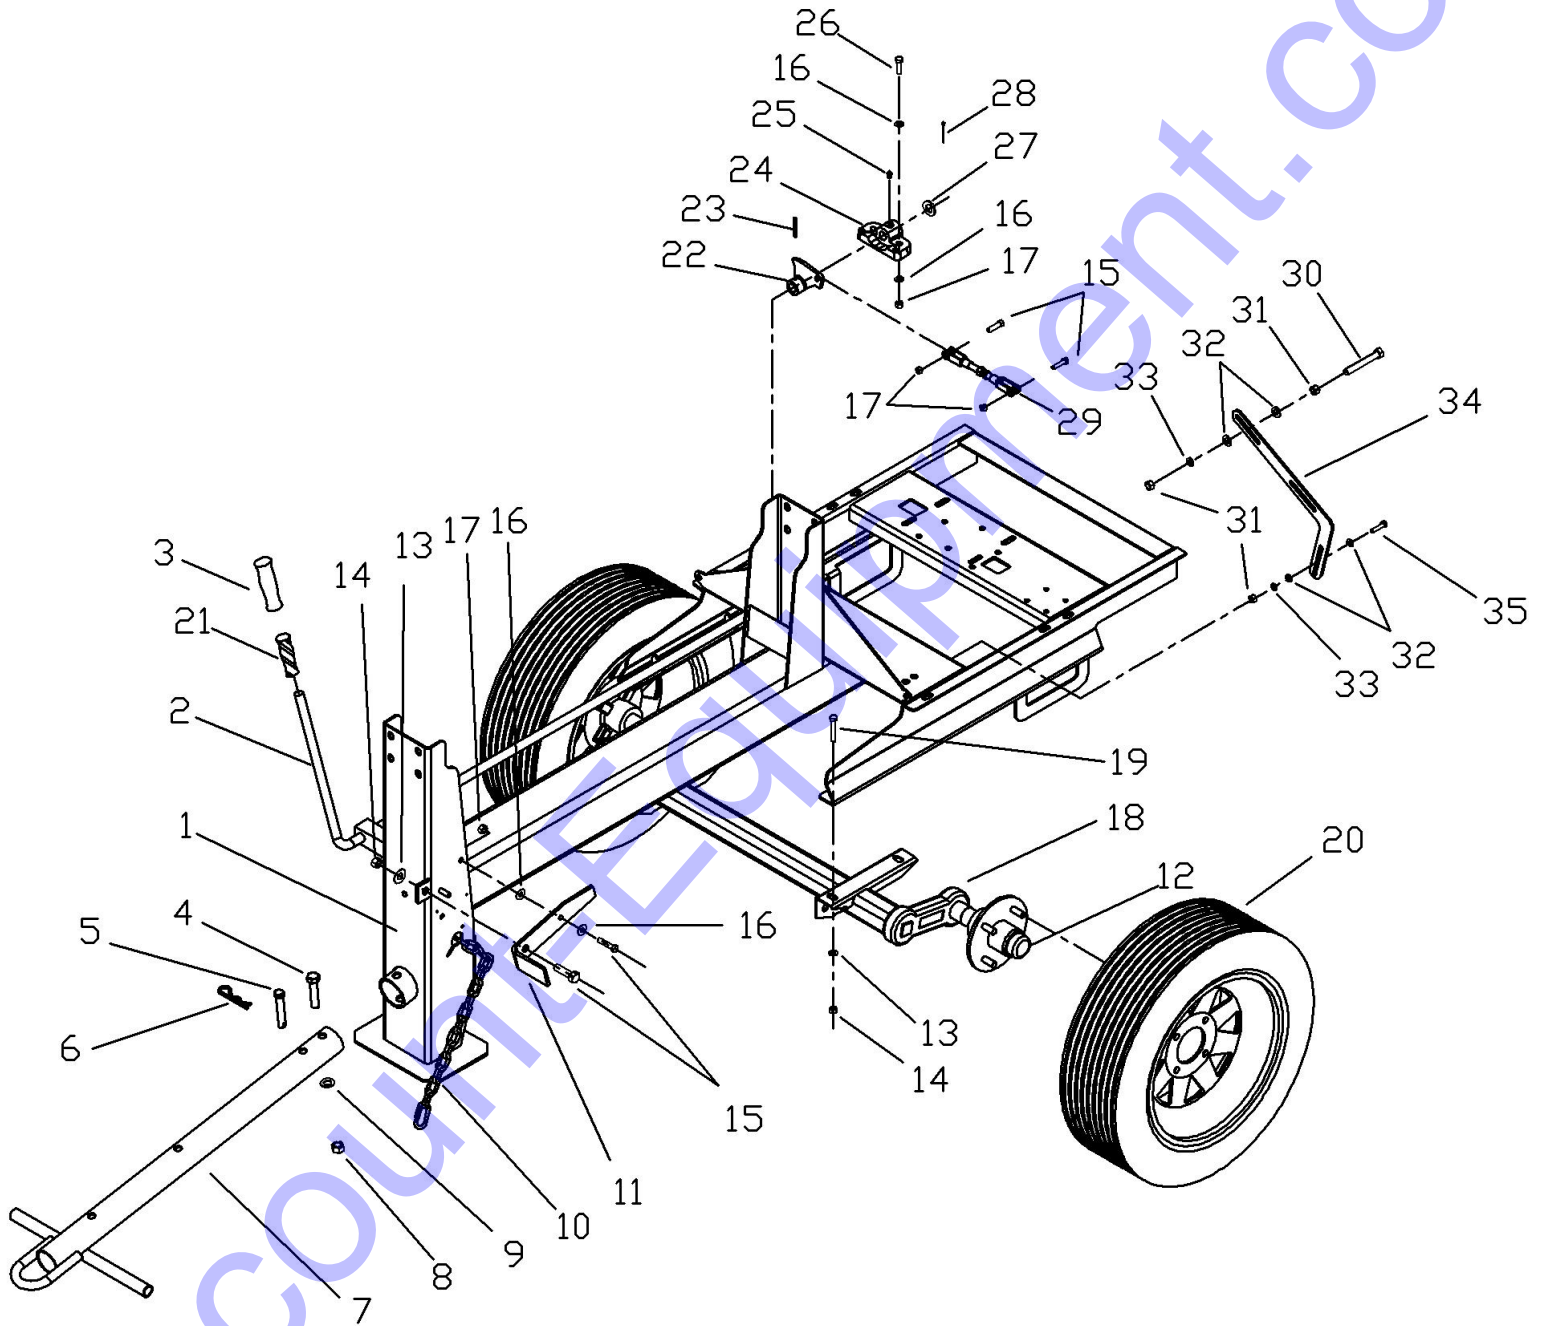

FRAME

*When ordering parts please always specify the model and serial number of the mixers as a reference.

FRAME

Ref	Part #	Description	12S	S12S
1	465140	Frame, 12S Assy.	1	1
2	496079	Lever	1	1
3	139350	Handgrip (0000RF01RJ)	1	1
4	226272	Bolt, HexHd, 3/4 x 3-1/2 NF (TOFD034312)	1	1
5	702078	Pin, Lock (0000CR01LZ)	1	1
6	134955	Hitch Pin Clip (SR00036EXT)	1	1
7	702076	Drawbar, Pintel (1000HY02LZ) since November 15, 2013	1	1
	702077	Drawbar, 2" Ball Hitch (optional) (1000HY01LZ) since November 15, 2013	1	1
8	701028	Nut, 3/4 NF (TCFN034GAL)	1	1
9	174510	Washer, Spring 3/4 (RNRX034GAL)	1	1
10	701012	Safety Chain	1	1
11	496248	Latch Plate	1	1
12	702087	Dust Cap (0000RF06RD)	2	2
13	174470	Washer, Plain 1/2 (RNPX012GAL)	5	5
14	227854	Nut, Hex, Lock 1/2 (TCCS012GAL)	5	5
15	226230	Bolt, HexHd, 3/8 x 1-1/2 (TOCD038112)	4	4
16	174986	Washer, 3/8 (RNPX038GAL)	6	6
17	227830	Nut, Hex, Lock 3/8 (TCCS038GAL)	5	5
18	607916	Torsion Axle	1	1
19	226660	Bolt, HexHd, 1/2 x 1-3/4 (TOCD012134)	4	4
20	431081	Wheel & Tire Assy. 5.5 x 13 (0000CO01RD)	2	2
21	701023	Child Hand Grip	1	1
22	496049	Lever Arm	1	1
23	135282	Pin, Spring, 5/16 x 1-1/2 (00PE056112)	1	1
24	496048	Lever Bracket	1	1
25	110680	Grease Fitting Straight 1/8 NPT	1	1
26	226250	Bolt, HexHd, 3/8 x 2 (TOCD038200)	2	2
27	174996	Washer, Plain 3/4 (RNPX034GAL)	1	1
28	135810	Cotter Pin, 1/8 x 1-1/2 (SC018112NOR)	1	1
29	497203	Connecting Rod Includes Yokes	1	1
30	701009	Bolt, HexHd, 5/16 x 3 (TOCD056300)	2	2
31	227820	Nut, Hex, 5/16 (TCCN056GAL)	6	6
32	174990	Washer, Plain 5/16 (RNPX056GAL)	8	8
33	176220	Washer, Spring, 5/16 (RNPX056GAL)	4	4
34	464933	Belt Guide	1	1
35	225980	Bolt, HexHd, 5/16 x 1 (TOCD056100)	2	2

*When ordering parts please always specify the model and serial number of the mixers as a reference.