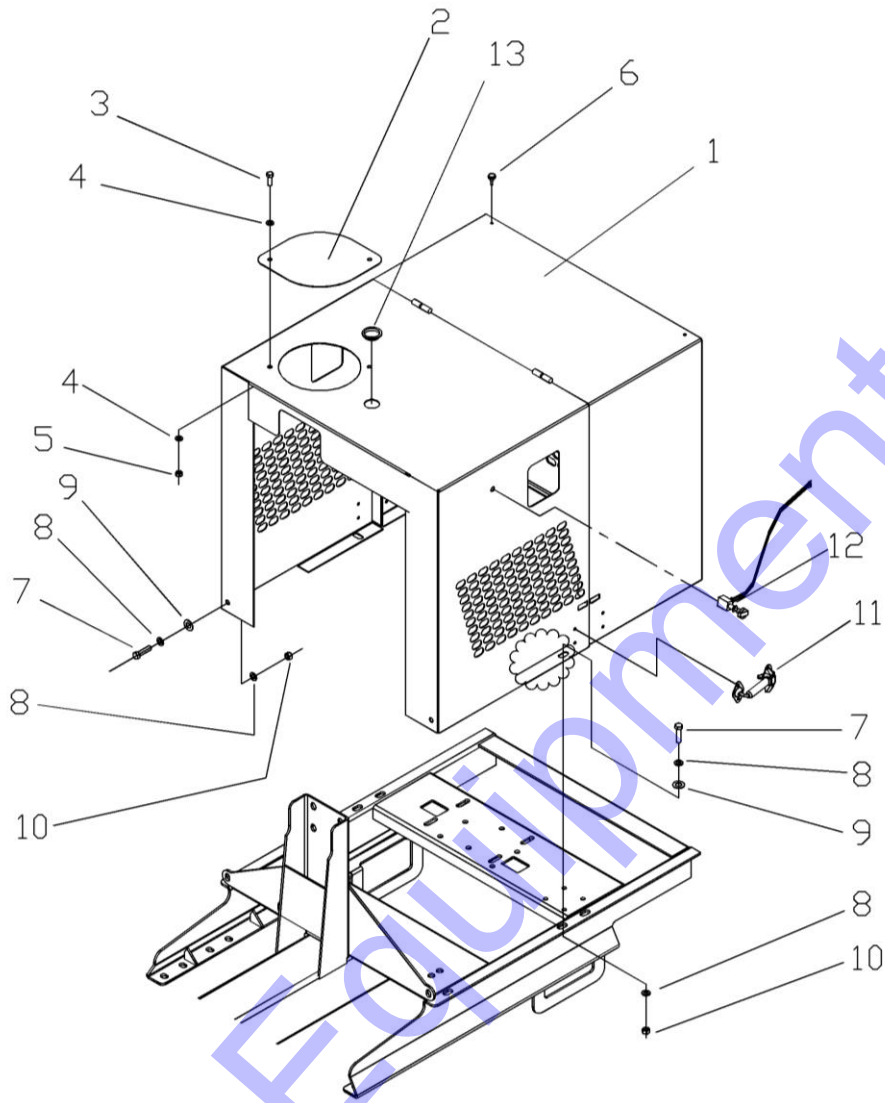

HOOD

Ref	Part #	Description	12S	S12S
1	702006	Hyd Hood (1013CO01GA) * (3A9S22M1XE1168001) Since 27-11-14	1	1
	464625	Old Hood	1	1
2	412825	Acces Cover	1	1
3	225980	Bolt, HexHd, 5/16 x 1 (TOCD056100)	2	2
4	174990	Flat Washer, 5/16 (RNRX056GAL)	4	4
5	227821	Lock Nut, 5/16 (TCCS056GAL)	2	2
6	201544	Rubber Bumper	2	2
7	226230	Bolt, HexHd, 3/8 x 1-1/2 (TOCD038112)	4	4
8	174986	Flat Washer, 3/8 (RNRX038GAL)	8	8
9	174470	Flat Washer, 1/2 (RNRX012GAL)	4	4
10	227830	Lock Nut, 3/8 (TCCS038GAL)	4	4
11	701004	Hook (0000RF02GA)	2	2
12	701007	Complete, Push Stop (1000KI04GA)	1	1
13	701008	Snap (317333) (1000RF01GA)	1	1

*When ordering parts please always specify the model and serial number of the mixers as a reference.