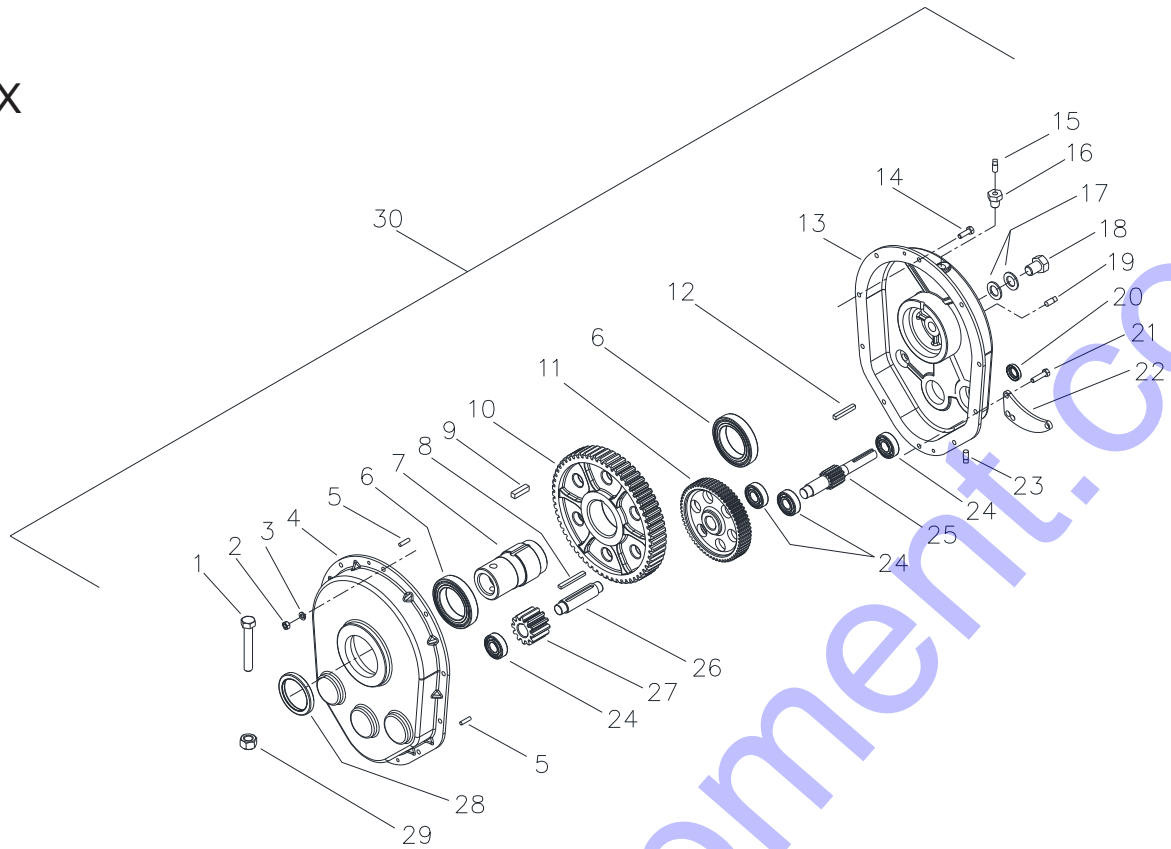

GEARBOX

Ref	Part #	Description	Qty.
1	226711	Bolt, HexHd, Shear, 1/2 x 3 (TOCD012300)	1
2	227820	Nut, Hex, 5/16 (TCCN056GAL)	10
3	176220	Washer, Spring 5/16 (RNRX056GAL)	10
4	496320	Case, Front Half	1
5	135470	Spring Pin, 1/4 x 5/8	2
6	110105	Ball Bearing, 6013-2RS	2
7	496642	Sleeve	1
8	432290	Key 1/4 x 2-1/2	1
9	432150	Key 3/8 x 1-3/8	1
10	496641	Gear, 60T, 6DP, (10" dia)	1
11	496322	Gear, 60T, 10DP (6" dia)	1
12	432050	Key 3/16 x 1-5/8	1
13	496640	Case, Rear Half	1
14	225980	Bolt, HexHd, 5/16 x 1 (TOCD056100)	8
15	110550	Breather	1
16	187411	Bushing, Reducer 3/8 x 1/8 NPT	1
17	174996	Washer, 3/4 (RNPX034GAL)	2
18	227236	Bolt, HexHd, 3/4 x 1	1
19	185630	Plug, Pipe 3/8 NPT	1
20	199380	Oil Seal, C/R 7440	1
21	225990	Bolt, HexHd, 5/16 x 1-1/4	2
22	496045	Link, Lever	1
23	185632	Pipe Plug, Magnetic 3/8 NPT	1
24	110410	Ball Bearing, 6204	4
25	496324	Pinion/Shaft, 12T, 6DP (2" dia)	1
26	496131	Shaft, Pinion	1
27	496333	Pinion, 12T, 6DP (2" dia)	1
28	199491	Oil Seal, C/R 24897	1
29	227854	Nut, Hex, Lock, 1/2	1
30	496645	Gear Box (complete)	1

*When ordering parts please always specify the model and serial number of the mixers as a reference.