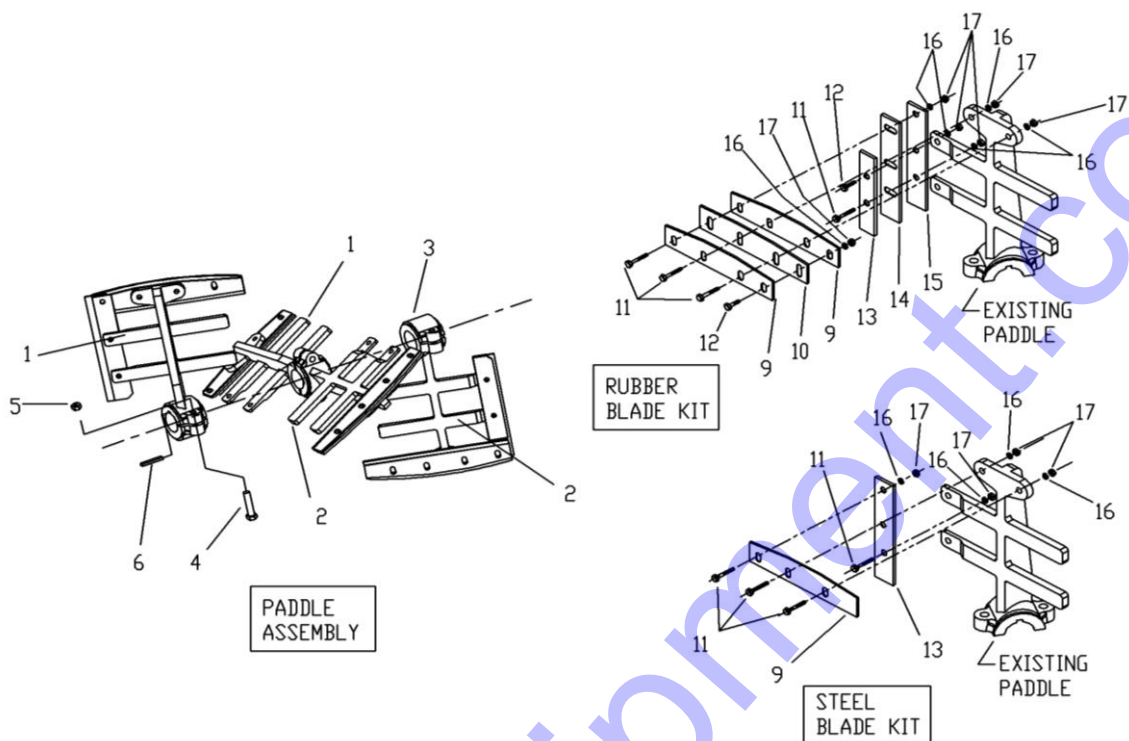

PADDLE - 610560

Ref	Part #	Description	12S	S12S
Paddle Assembly - 610560				
1	96125	Paddle LH	2	*
2	96124	Paddle RH	2	*
3	96126	Cap, Paddle	2	*
4	120520	Bolt, HexHd G5 PI 1/2 UNC x 3-1/2 (TOCD012312)	6	*
5	227854	Lock Nut, 1/2 (TCCS012GAL)	6	*
6	432160	Key 3/8 x 3	4	*
Rubber Blade Kit - 609804				
9	496097	Blade, Top	8	*
10	190973	Wiper, Top	4	*
11	226250	Bolt, HexHd, 3/8 x 2 (TOCD038200)	14	*
12	226230	Bolt, HexHd, 3/8 x 1-1/2 (TOCD038112)	6	*
13	496098	Blade, Side	2	*
14	190974	Wiper, Side	2	*
15	496099	Blade, Side	2	*
16	174986	Flat Washer, 3/8 (RNPX038GAL)	40	*
17	227830	Lock Nut, 3/8 (TCCS038GAL)	20	*
Steel Blade Kit - 609814				
9	496075	Blade, Top	4	*
11	226230	Bolt, HexHd, 3/8 x 1-1/2 (TOCD038112)	14	*
13	496098	Blade, Side	2	*
16	174986	Flat Washer, 3/8 (RNPX038GAL)	28	*
17	227830	Lock Nut, 3/8 (TCCS038GAL)	14	*

*When ordering parts please always specify the model and serial number of the mixers as a reference.