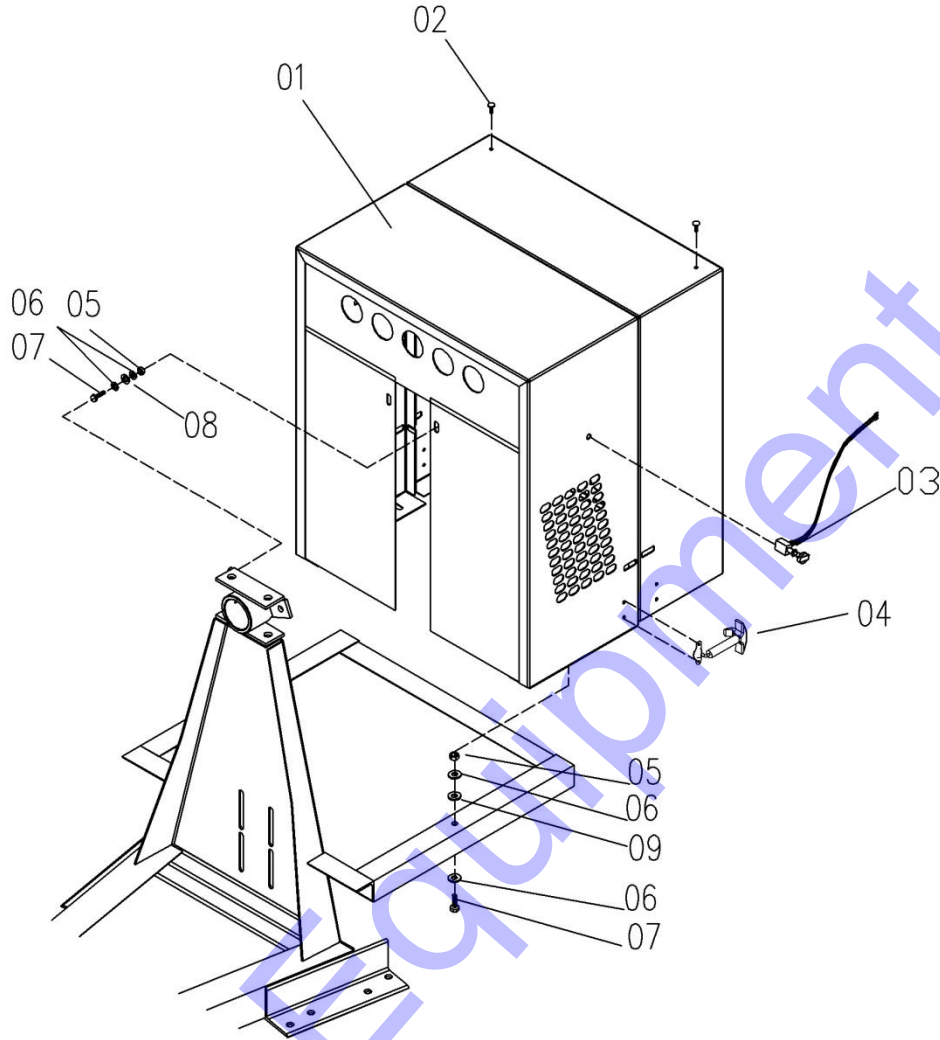

HOOD ASSEMBLY

ITEM	PART #	DESCRIPTION	C6P	C9P
1	702047	Assy Hood (0900CO01GA-1) since January 2015, and the series (3A9S23M12F1168001)	1	1
	496700	Old Assy Hood	1	1
2	201544	Rubber Screw 1/4 (0000RF01GA)	2	2
3	701007	Shroud Assembly Push Stop (0200KI01GA)	1	1
4	701004	Shroud Hook Assembly (0000RF02GA)	2	2
5	227830	Nut, Hex Lock 3/8 (TCCS038GAL)	4	4
6	174986	Washer, Plain 3/8 (RNPX038GAL)	8	8
7	226230	Bolt, HexHd, 3/8 x 1-1/2 (TOCD038112)	4	4
8	174470	Washer, Plain 1/2 (RNPX012GAL)	2	2
9	701030	Neoprene Washer, 1/2	2	2

*When ordering parts please always specify the model and serial number of the mixers as a reference.