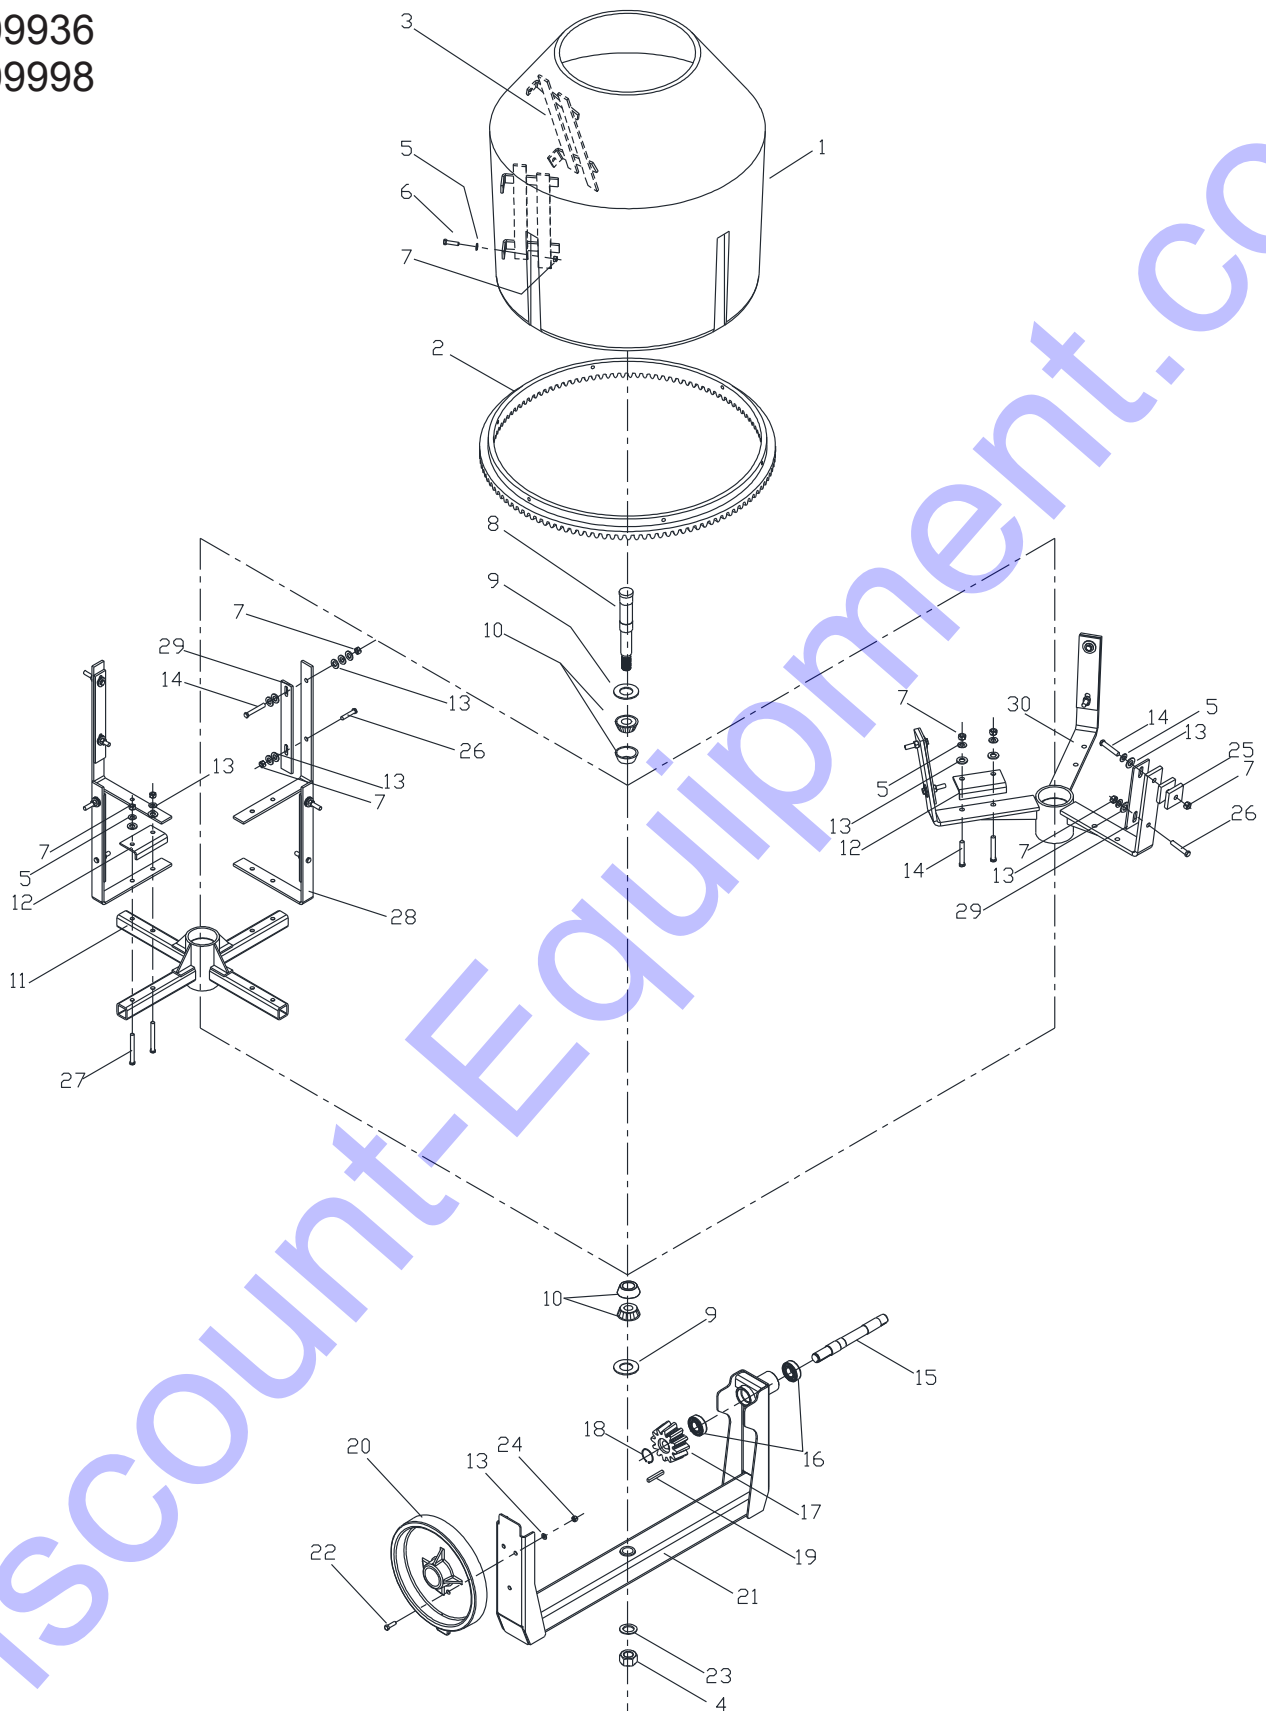

DRUM ASSEMBLY

***609936

***609998

*When ordering parts please always specify the model and serial number of the mixers as a reference.

DRUM ASSEMBLY

Item	Part #	Description	C6P	C9P
***	609936	Drum Kit C9P	-	1
	609998	Drum Kit C6P	1	-
1	201449	Drum C6P (0903CO01TQ) Includes Paddles	1	-
	702085	Drum C9P (0906CO0TQ) Includes Paddles	-	1
2	702040	Gear Ring (115TH) (0100FG02TQ)**	-	1
	411810	Bowl Gear Ring (96TH)	1	-
3	702107	Paddle (0100SC01AS)	3	6
4	227920	Nut Hex, 1" UNF	1	1
5	174986	Washer Plain, 3/8" (RNPX038GAL)	24	20
6	226230	Bolt, HexHd, 3/8" x 1-1/2" (TOCD038112)	6	12
7	227830	Lock Nut, 3/8" (TCCS038GAL)	18	28
8	702064	Shaft, Bowl C6P (0903CR01YU)	1	-
	702065	Shaft, Bowl C9P (0906CR01YU)	-	1
9	702046	Central Washer (0100LA03TQ)	2	2
10	701014	Ball Bearing, Cone & Cup, 2788 (0000BA2788)	2	2
11	702120	Base Drum Support CM9P (0100CO01AD)	*	1
12	702121	Clamp Drum Support (0100PL03AD)	3	4
13	144470	Washer Plain, 1/2" (RNPX012GAL)	15	39
14	226270	Bolt, HexHd, 3/8" x 2-1/2"	9	4
15	702041	Drive Shaft (0900CR01YU)	-	1
	702074	Drive Shaft C3-C6P	1	-
16	701016	BRG; Ball 6205 (0000BA6205)	2	2
17	702068	Pinion (12TH) (0100FG02YU) **	-	1
	702075	Pinion (8TH) **	1	-
18	701029	Retaining Ring 15/16" (SM00156EXT)	1	1
19	701027	Key, 1/4" x 1-1/4" (0000CU01TR)	1	1
20	496760	Gear, Tilting	1	1
21	411840	Yoke C6P	1	-
	702109	Yoke C9P	-	1
22	226640	Bolt, HexHd, 1/2" x 1-1/4" (TOCD012114)	3	3
23	176290	Washer Spring, 1" (RNRX100GAL)	1	1
24	227854	Lock Nut, 1/2" (TCCS012GAL)	3	3
25	702106	Bracket - Drum Support (0110PL01TQ)	6	-
26	226240	Bolt, HexHd, 3/8" x 1-3/4" (TOCD038134)	3	4
27	226275	Bolt, HexHd, 3/8" x 3-1/2" (TOCD038312)	-	8
28	702122	Bracket Support Arm C9P (0100SO02AD)	-	4
29	702123	Bracket support Inner C6P (0110SO01AD)	3	-
	702124	Bracket support Inner C9P (0100SO01AD)	-	4
30	702125	Drum Support CM6P since Agust 2015 (0110CO01TQ-1)	1	-