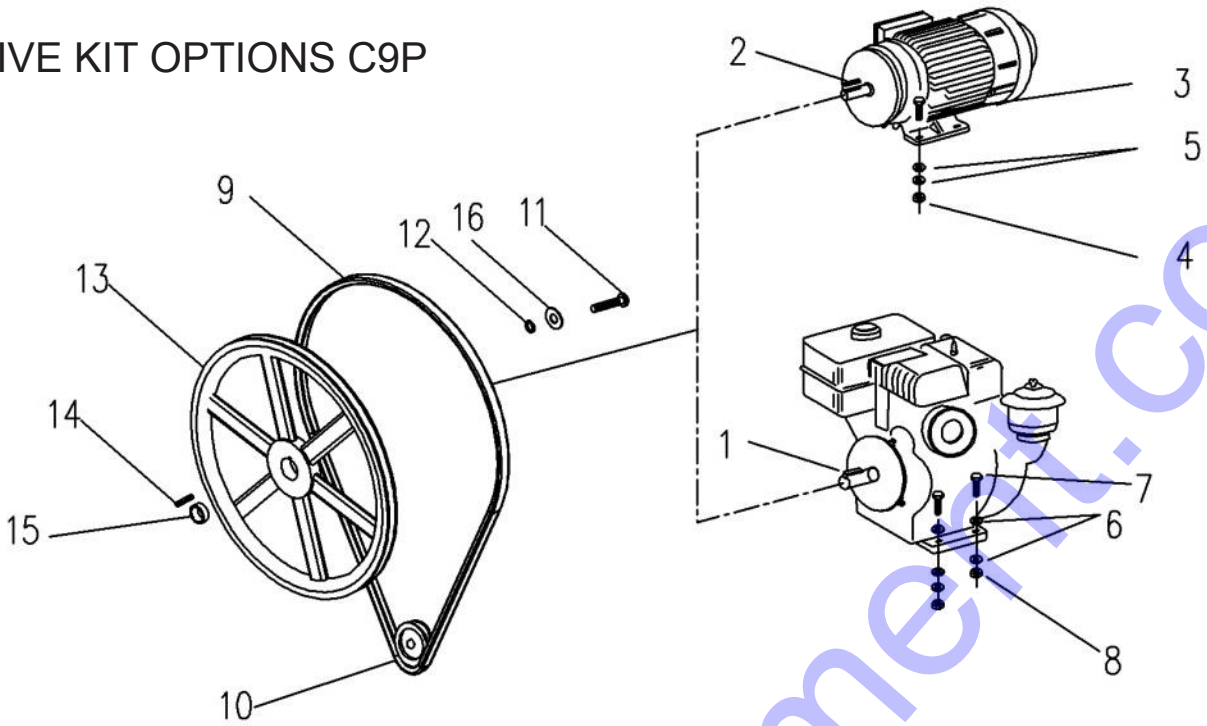

DRIVE KIT OPTIONS C9P

HORSE POWER								
Item	Part	Description	Gas Drive			Electric Drive		
			5.5 HP	8 HP	13HP	.5 - 1.5 HP	1 - 2 HP	3 - 5 HP
1	432090	Key, 1/4 x 2 (0905CC01YU)	-	1	1	-	-	1
2	432060	Key, 3/16 x 2	1	-	-	-	-	-
	432310	Key, 5/16 x 2	-	-	-	-	1	-
3	225980	Bolt, HexHd, 5/16 x 1 (TOCD056100)	-	-	-	4	4	-
	226230	Bolt, HexHd, 3/8 x 1-1/2 (TOCD038112)	-	-	-	-	-	4
4	227820	Nut, 5/16 Nylon Lock (TCCS056GAL)	4	-	-	4	4	-
5	174990	Plain Washer, 5/16 (RNPX056GAL)	8	-	-	8	8	-
6	174986	Plain Washer, 3/8 (RNPX038GAL)	1	9	9	1	1	9
7	226250	Bolt, HexHd, 3/8 x 2 (TOCD038200)	-	4	4	-	-	-
	701022	Bolt, HexHd, 5/16 x 2 (TOCD056200)	4	-	-	-	-	-
8	227830	Nut, 3/8 Lock (TCCS038GAL)	-	4	4	-	-	4
9	701018	Belt, B71 (0000BNB71)	1	1	1	1	1	1
10	702049	Pulley Engine 2-1/2 x 3/4 (POFG212034)	1	-	-	-	-	-
		Include screw and nut						
	702050	Pulley Engine 2-1/2 x 1 (POFG212100)	-	1	1	-	-	-
		Include screw and nut						
	702051	Pulley Engine 2-1/2 x 5/8 (POFG212058)	-	-	-	1	-	-
		Include screw and nut						
	702052	Pulley Engine 2-1/2 x 7/8 (POFG212078)	-	-	-	-	1	-
Include screw and nut								
702053	Pulley Engine 2-1/2 x 1-1/8 (POFG212118)	-	-	-	-	-	1	
		Include screw and nut						
11	226210	Bolt, HexHd, 3/8 X 1 (TOCD038100)	1	1	1	1	1	1
12	176230	Washer, Spring 3/8 (RNRX038GAL)	1	1	1	1	1	1
13	702044	Pulley, 19" X 15/16 (POFG190516)	1	1	1	1	1	1
14	701025	Key, 1/4 X 1-3/4 (0905CC01YU)	1	1	1	1	1	1
15	702048	Bushing Spacer 7/8 (0900TU01TR)	1	1	1	1	1	1
16	701017	Washer Plain 3/8 x 1-1/4 (RNPN038ESP)	1	1	1	1	1	1

*When ordering parts please always specify the model and serial number of the mixers as a reference.