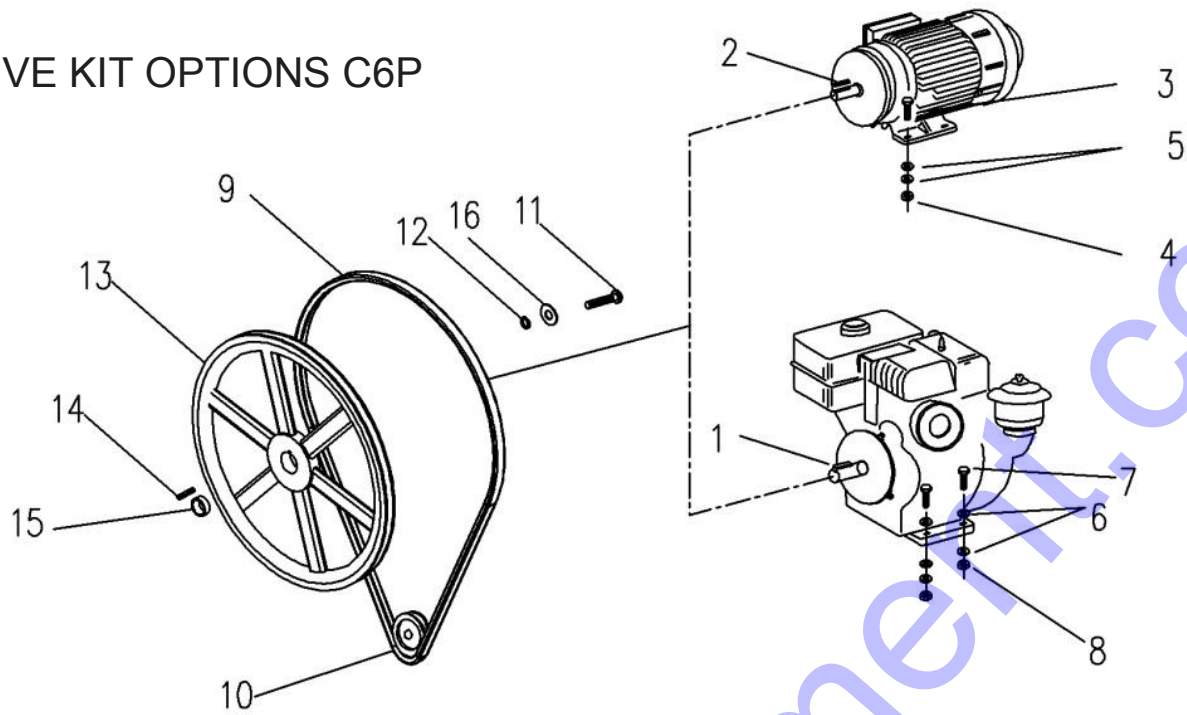

*When ordering parts please always specify the model and serial number of the mixers as a reference.

DRIVE KIT OPTIONS C6P

HORSE POWER							
Item	Part	Description	GAS DRIVE		ELECTRIC DRIVE		
			5.5 HP	8 HP	.5 - 1.5 HP	1 - 2 HP	3 HP
1	432090	Key, 1/4 x 2 (0905CC01YU)	-	1	-	-	1
2	432060	Key, 3/16 x 2	1	-	1	1	-
	432310	Key, 5/16 x 2	-	-	-	-	-
3	225980	Bolt, HexHd, 5/16 x 1 (TOCD056100)	-	-	4	4	-
	226230	Bolt, HexHd, 3/8 x 1-1/2 (TOCD038112)	-	-	-	-	4
4	227820	Nut, 5/16 Nylon Lock (TCCS056GAL)	4	-	4	4	-
5	174990	Plain Washer, 5/16 (RNPX056GAL)	8	-	8	8	-
6	174986	Plain Washer, 3/8 (RNPX038GAL)	-	8	-	-	8
7	226250	Bolt, HexHd, 3/8 x 2 (TOCD038200)	-	4	-	-	-
	701022	Bolt, HexHd, 5/16 x 2 (TOCD056200)	4	-	-	-	-
8	227830	Nut, 3/8 Lock (TCCS038GAL)	-	4	-	-	4
9	701018	Belt, B71 (0000BNB71)	1	1	1	1	1
10	702049	Pulley Engine 2-1/2 x 3/4 (POFG212034) Include screw and nut	1	-	-	-	-
	702050	Pulley Engine 2-1/2 x 1 (POFG212100) Include screw and nut	-	1	-	-	-
	702103	Pulley Engine 3-3/4 x 5/8 (POFG334058) Include screw and nut	-	-	1	-	-
	702104	Pulley Engine 3-3/4 x 7/8 (POFG334078) Include screw and nut	-	-	-	1	-
	702105	Pulley Engine 3-3/4 x 1-1/8 (POFG334118) Include screw and nut	-	-	-	-	1
11	226210	Bolt, HexHd, 3/8 X 1 (TOCD038100)	1	1	1	1	1
12	176230	Washer, Spring 3/8 (RNRX038GAL)	1	1	1	1	1
13	702044	Pulley, 19" X 15/16 (POFG190516)	1	1	1	1	1
14	701025	Key, 1/4 X 1-3/4 (0905CC01YU)	1	1	1	1	1
15	702048	Bushing Spacer 7/8 (0900TU01TR)	1	1	1	1	1
16	701017	Washer Plain 3/8 x 1-1/4 (RNP038ESP)	1	1	1	1	1