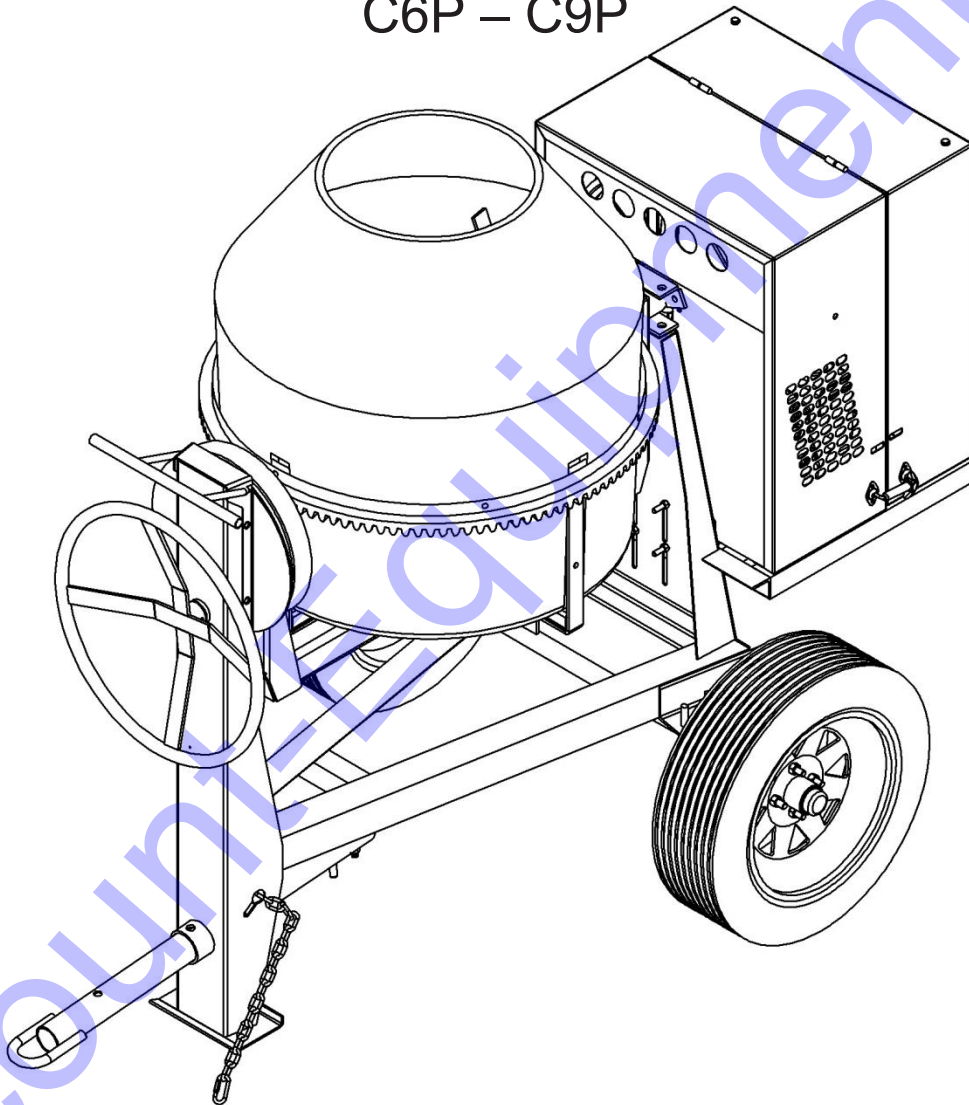

REPAIR PARTS MANUAL CONCRET MIXERS

SERIES	MM-Mech
BULLETIN No.	200089R6
SUPERSEDES	200089R5
DATE	Oct 2007
29/09/15	

C6P – C9P

CROWN
CONSTRUCTION EQUIPMENT

*When ordering parts please always specify the model and serial number of the mixers as a reference.