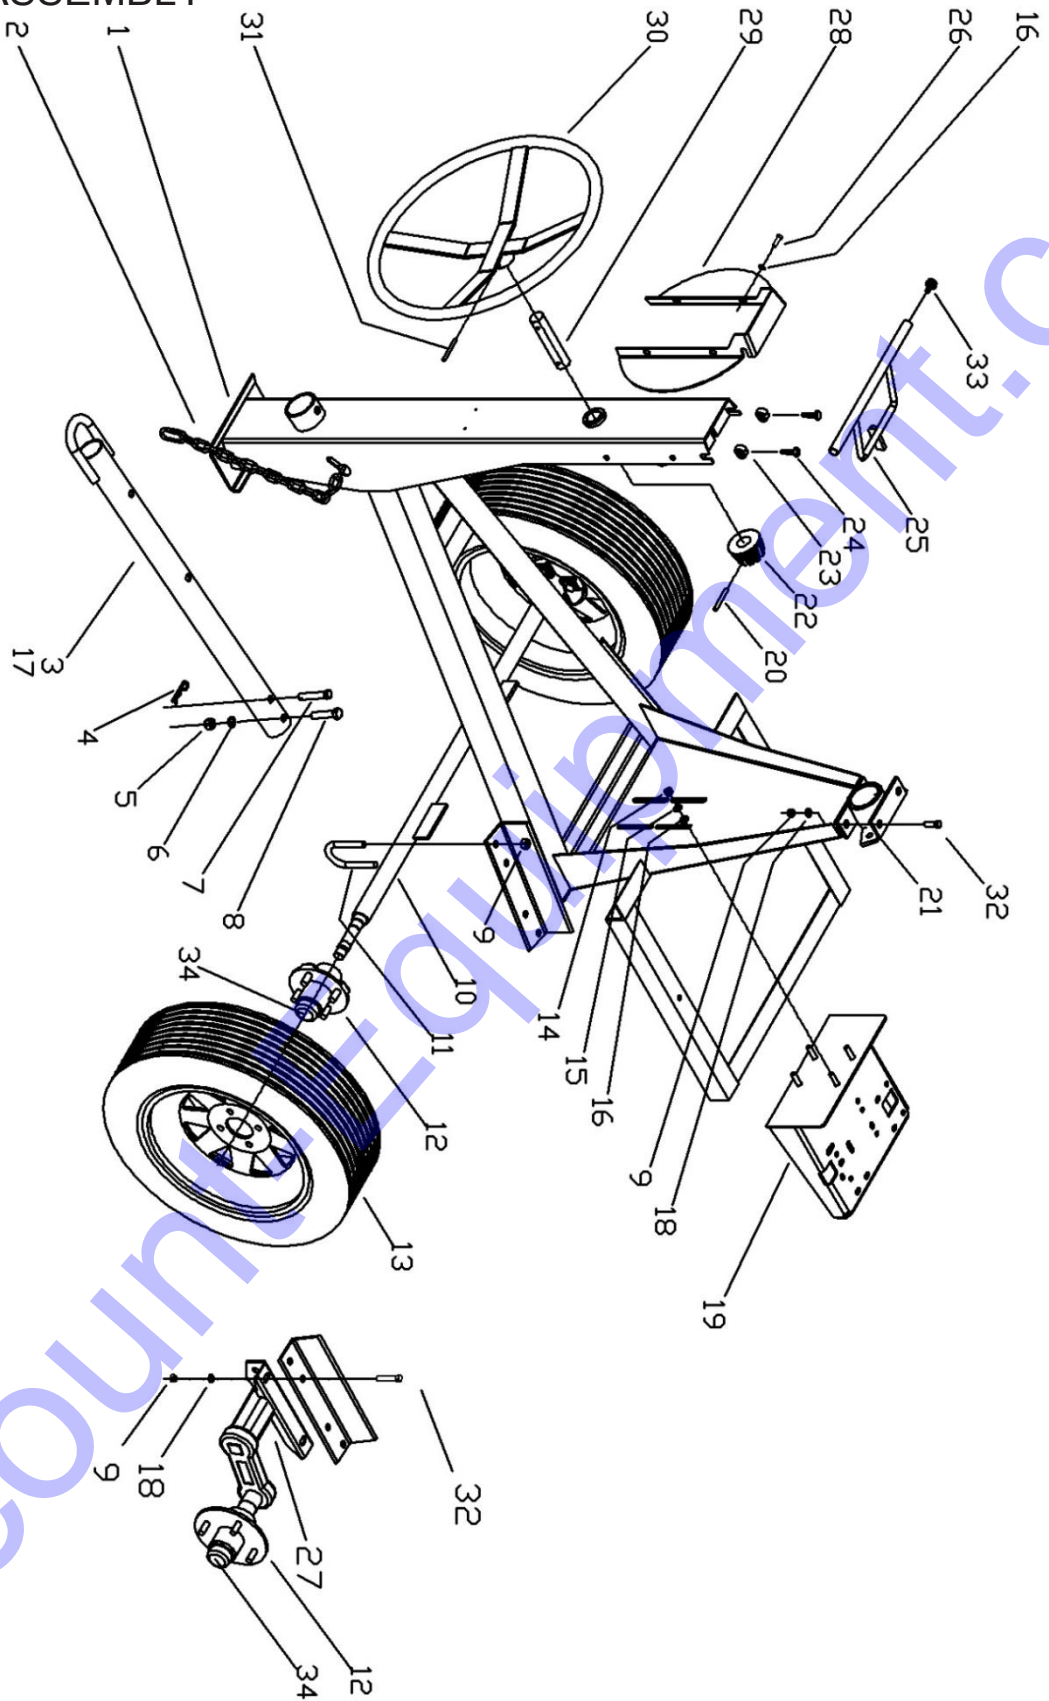

FRAME ASSEMBLY

*When ordering parts please always specify the model and serial number of the mixers as a reference.

FRAME ASSEMBLY

ITEM	PART#	DESCRIPTION	C6P	C9P
1	702055	Frame C9P (0905CO01CH)	-	1
	702110	Frame C6P (0903CO01CH)	1	-
2	701012	Safety Chain 5/16" (CA03516GAL) Includes Oval Snap Hook	1	1
3	702056	Drawbar, Pintle Hitch (Horizontal Hole) (0000CO01LZ)	STD	STD
	702069	Drawbar, Pintle Hitch (Vertical Hole) (0000CO03LZ) since November 15, 2013	STD	STD
4	134955	Hitch Pin Clip (SR00036EXT)	1	1
5	701028	Nut, Hex 3/4" NF (TCNF034GAL)	1	1
6	174510	Washer, Spring 3/4" (RNRX034GAL)	1	1
7	702078	Lock Pin (0000CR01LZ) since November 15, 2013	1	1
8	226272	Bolt, HexHd, 3/4" x 3-1/2" (TOCD034312)	1	1
9	227854	Nut, Hex Lock 1/2" (TCCS012GAL)	6	6
10	702058	Axle, Assy (0130SC02RD) Includes Hubs	1	-
11	702059	Clamp U (0170CO02CH)	2	-
12	702071	Hub Assembly 4 Bolt (0200KI03RD) since June 09, 2014	2	2
	201731	Hub Assembly before June 09, 2014	2	2
13	431081	Wheel & Tire Assy RIM 13" (0000CO01RD)	OPT	OPT
	431063	Wheel & Tire Assy RIM 12" (0000CO02RD)	2	2
14	227830	Nut, Hex Lock 3/8" (TCCS038GAL)	4	4
15	176230	Washer, Spring 3/8" (RNRX038GAL)	4	4
16	174986	Washer, Plain 3/8" (RNPX038GAL)	6	6
17	702060	Drawbar, 2" Ball Hitch (Horizontal Hole) (0000CO02LZ)	OPT	OPT
	702070	Drawbar, 2" Ball Hitch (Vertical Hole) (0000CO04LZ) since November 15, 2013	OPT	OPT
18	174470	Washer, Plain 1/2" (RNPX12GAL)	2	6
19	496720	Assy, Base Plate Old Style	1	1
	702062	Assy, Base Plate New Style (0900CO01BM) since 2011	1	1
20	135215	Pin Coiled 5/16" x 1-3/4" (00PE056134)	1	1
21	496767	Swivel Bracket (0900CO01CH)	1	1
22	412420	Pinion, Tilting	1	1
23	136000	Gripper Clip, 5/16"	2	2
24	162830	Bolt, 1/8"x 3/4" (TOCU018034)	2	2
25	702067	Lever Assy Since January 05, 2015 and the series 3A9S33M16F1168001	1	1
	496775	Lever Assy before January 05, 2015	1	1
26	226210	Bolt, HexHd, 3/8" x 1" (TOCD038100)	2	2
27	607916	Axle, Rubber Torsion - 4 Bolt	OPT	1
28	496778	Guard, Tilt Gear	1	1
29	412551	Tilting Shaft	1	1
30	496779	Handwheel	1	1
31	135216	Pin Coiled 5/16" x 2"	1	1
32	226660	Bolt, HexHd, 1/2" x 1-3/4" (TOCD012134)	6	6
33	701020	Rubber Screw 1/2"	2	2
34	702087	Dust Cap (0000RF06RD)	2	2

*When ordering parts please always specify the model and serial number of the mixers as a reference.