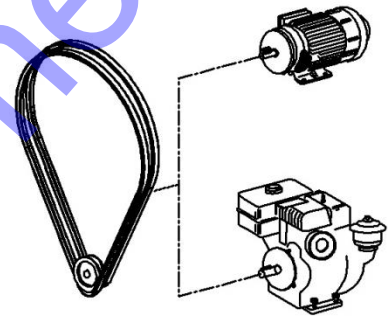

DRIVE
Page 8

FRAME
Page 4