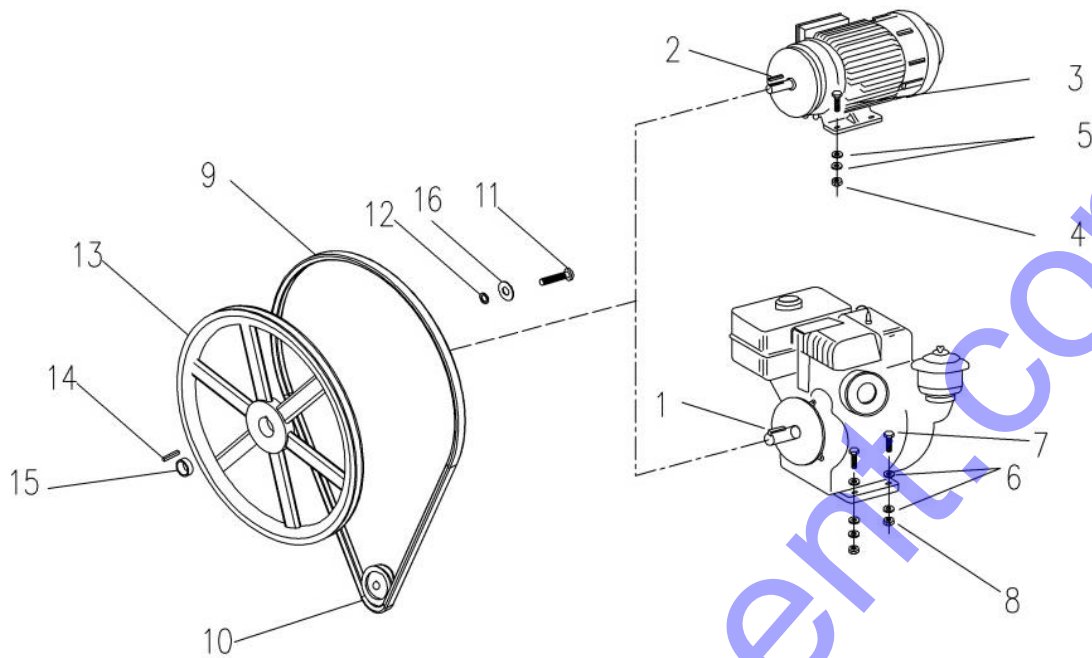

DRIVE

HORSE POWER								
Item	Part	Description	Gas Drive			Electric Drive		
			5.5 HP	8 HP	13HP	.5 - 1.5 HP	1 - 2 HP	3 - 5 HP
1	432090	Key, 1/4 x 2 (0905CC01YU)	-	1	1	-	-	1
2	432060	Key, 3/16 x 2	1	-	-	-	-	-
	432310	Key, 5/16 x 2	-	-	-	-	1	-
3	225980	Bolt, HexHd, 5/16 x 1 (TOCD056100)	-	-	-	4	4	-
	226230	Bolt, HexHd, 3/8 x 1-1/2 (TOCD038112)	-	-	-	-	-	4
4	227820	Nut, 5/16 Nylon Lock (TCCS056GAL)	4	-	-	4	4	-
5	174990	Plain Washer, 5/16 (RNPX056GAL)	8	-	-	8	8	-
6	174986	Plain Washer, 3/8 (RNPX038GAL)	1	9	9	1	1	9
7	226250	Bolt, HexHd, 3/8 x 2 (TOCD038200)	-	4	4	-	-	-
	701022	Bolt, HexHd, 5/16 x 2 (TOCD056200)	4	-	-	-	-	-
8	227830	Nut, 3/8 Lock (TCCS038GAL)	-	4	4	-	-	4
9	701018	Belt, B71 (0000BNB71)	1	1	1	1	1	1
10	702049	Pulley Engine 2-1/2 x 3/4 (POFG212034)	1	-	-	-	-	-
		Include screw and nut						
	702050	Pulley Engine 2-1/2 x 1 (POFG212100)	-	1	1	-	-	-
		Include screw and nut						
	702051	Pulley Engine 2-1/2 x 5/8 (POFG212058)	-	-	-	1	-	-
		Include screw and nut						
702052	Pulley Engine 2-1/2 x 7/8 (POFG212078)	-	-	-	-	1	-	
	Include screw and nut							
702053	Pulley Engine 2-1/2 x 1-1/8 (POFG212118)	-	-	-	-	-	1	
	Include screw and nut							
11	226210	Bolt, HexHd, 3/8 X 1 (TOCD038100)	1	1	1	1	1	1
12	176230	Washer, Spring 3/8 (RNRX038GAL)	1	1	1	1	1	1
13	702044	Pulley, 19" X 15/16 (POFG190516)	1	1	1	1	1	1
14	701025	Key, 1/4 X 1-3/4 (0905CC01YU)	1	1	1	1	1	1
15	702048	Bushing Spacer 7/8 (0900TU01TR)	1	1	1	1	1	1
16	701017	Washer Plain 3/8 x 1-1/4 (RNPN038ESP)	1	1	1	1	1	1

*When ordering parts please always specify the model and serial number of the mixers as a reference.