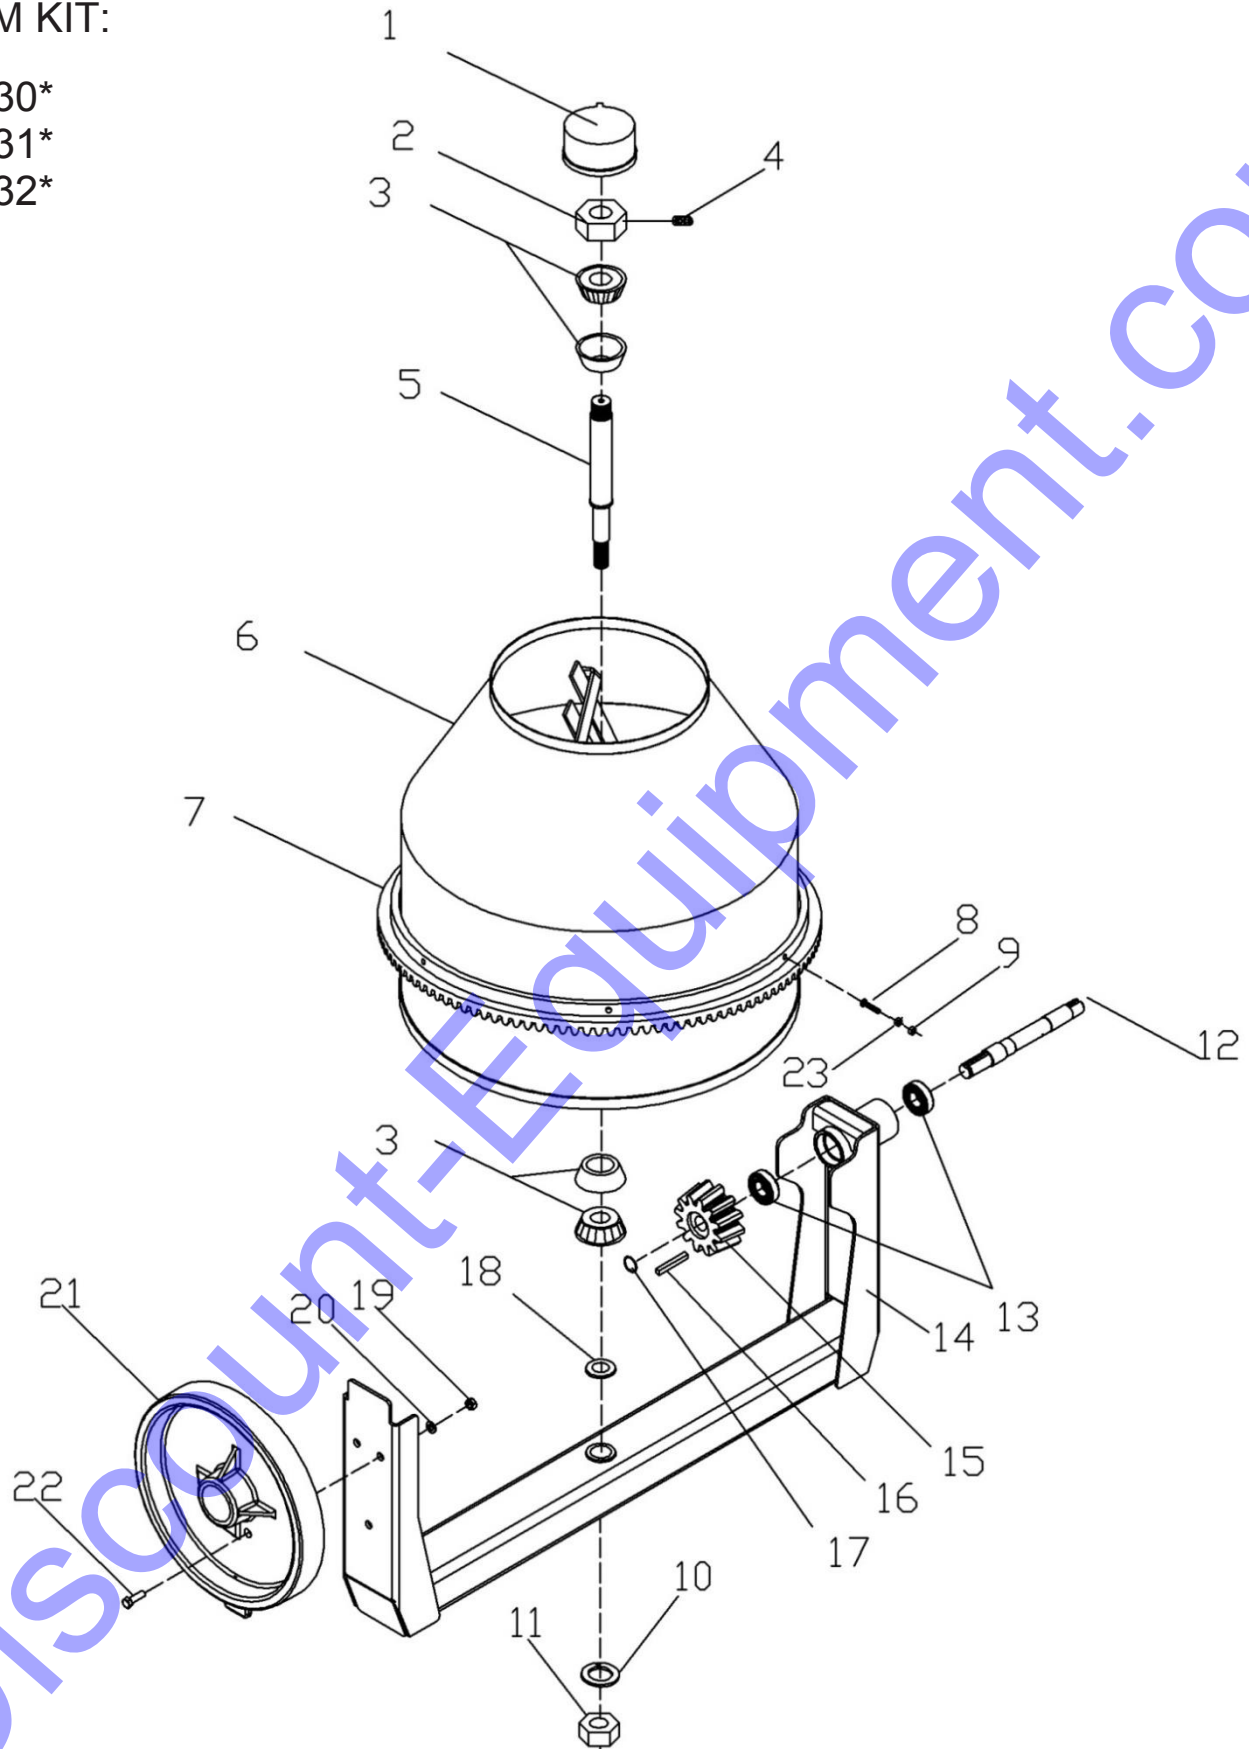

702031*

702032*

*When ordering parts please always specify the model and serial number of the mixers as a reference.

DRUM

REF	PART #	DESCRIPTION	C6	C9	C12
*	702030	Drum Kit C12 since July 31, 2010 (0905KI01TQ) includes #14	-	-	1
	702031	Drum Kit C9 since July 31, 2010 (0904KI01TQ) includes #14	-	1	-
	702032	Drum Kit C6 since July 31, 2010 (0902KI01TQ) includes #14	1	-	-
1	702033	Dust Cap (0100FG01TQ)	1	1	1
2	701013	Nut, Hex, 1-3/8 (TCCN138MAQ)	1	1	1
3	701014	Ball Bearing, Cone & cup, 2788 (0000BA2788)	2	2	1
	701015	Ball Bearing, 104949 cone & cup (0000BA104949)	-	-	1
4	702072	Allen Screw, 3/8 x 1/2 (OPCR038012)	1	1	1
5	702034	Shaft, Bowl C6-C9 old style 13" (0900CR01TQ-01)	1	1	-
	702035	Shaft, Bowl C6-C9 (0900CR01TQ)	1	1	-
	702036	Shaft, Bowl C12 (0905CR01TQ)	-	-	1
6	702037	WA, Drum C6 since July 31, 2010	1	-	-
	431479	WA, Drum C9 since July 31, 2010	-	1	-
	702039	WA, Drum C12 since July 31, 2010	-	-	1
7	702040	Gear Ring (115Th) (0100FG02TQ) **	1	1	1
8	226230	Bolt, HexHd, 3/8 x 1-1/2 (TOCD038112)	6	6	6
9	227830	Nut, Hex Lock 3/8 (TCCS038GAL)	6	6	6
10	176290	Washer, Spring 1" (RNRX100GAL)	1	1	1
11	227920	Nut, Hex, 1" UNF	1	1	1
12	702041	Drive Shaft (0900CR01YU)	1	1	1
13	701016	BRG, Ball 6205 (0000BA6205)	2	2	2
14	702042	Yoke C6 and C9 (0900CO01YU)	1	1	-
	702043	Yoke C12 (0905CO01YU)	-	-	1
15	702068	Pinion (12 TH) (0100FG02YU) **	1	1	1
16	701027	Key, 1/4 X 1-1/4 (0000CU01TR)	1	1	1
17	701029	Retaining Ring 15/16 (SM00156EXT)	1	1	1
18	702045	Washer, Main Shaft C12 (0103LA03TQ)	-	-	1
	702046	Washer, Main Shaft C6-C9 (0100LA03TQ)	1	1	-
19	227854	Nut, Hex Lock 1/2 (TCCS012GAL)	3	3	3
20	174470	Washer, Plain 1/2 (RNPX012GAL)	3	3	3
21	496760	Gear, Tilting	1	1	1
22	226640	Bolt, HexHd, 1/2 X 1-1/4 (TOCD012114)	3	3	3
23	701032	Washer Gear Ring I.D. 3/8" O.D. 1-1/4" (0170LA01TR)	6	6	6