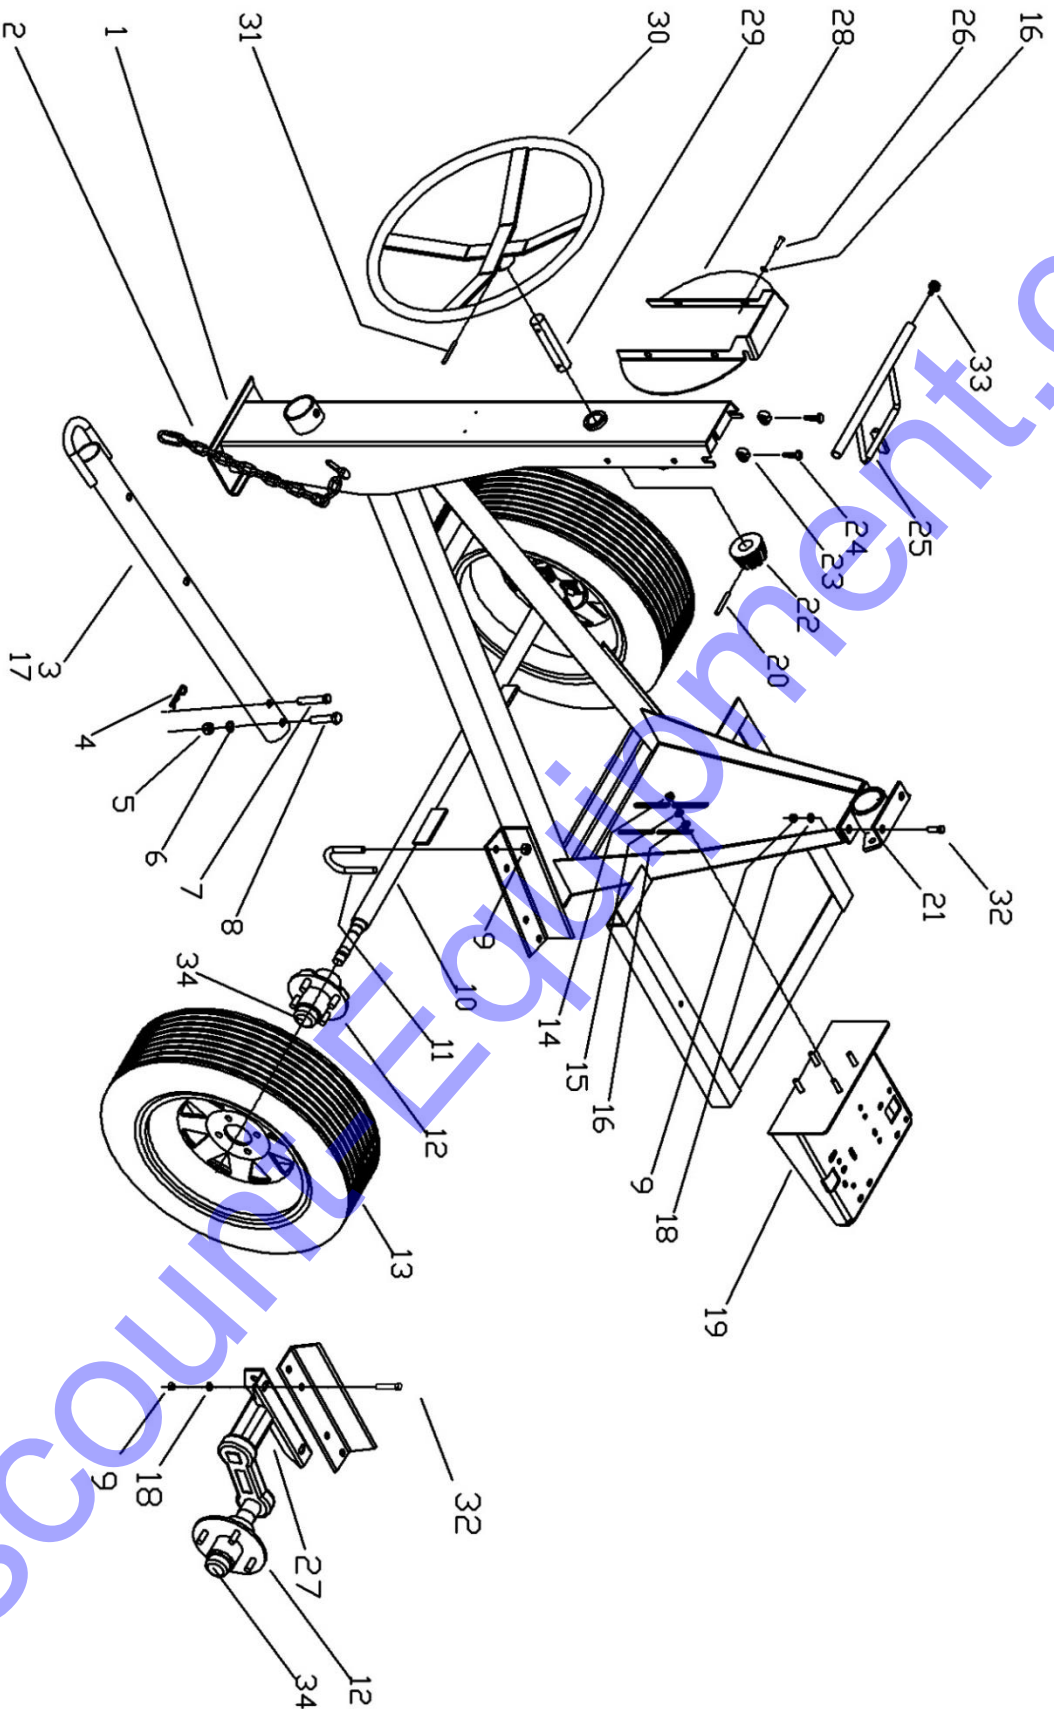

FRAME

*When ordering parts please always specify the model and serial number of the mixers as a reference.

FRAME

ITEM	PART #	DESCRIPTION	C6	C9	C12
1	702055	Frame (0905CO01CH)	1	1	1
2	701012	Safety Chain 5/16 (CA03516GAL) Includes Oval Snap Hook	1	1	1
3	702056	Draw Bar, Pintle Hitch (Horizontal Hole) (0000CO01LZ)	STD	STD	STD
	702069	Draw Bar, Pintle Hitch (Vertical Hole) (0000CO03LZ) since November 15, 2013	STD	STD	STD
4	134955	Hitch Pin Clip (SR00036EXT)	1	1	1
5	701028	Nut, Hex 3/4 NF (TCFN034GAL)	1	1	1
6	174510	Washer, Spring 3/4 (RNRX034GAL)	1	1	1
7	702078	Lock Pin (0000CR01LZ) since November 15, 2013	1	1	1
8	226272	Bolt, HexHd, 3/4 X 3-1/2 (TOCD034312)	1	1	1
9	227854	Nut, Hex Lock 1/2 (TCCS012GAL)	6	6	6
10	702058	Axle, Assy (0130SC02RD) Includes Hubs	1	-	-
11	702059	Clamp U (0170CO02CH)	2	-	-
12	702071	Hub Assembly 4 Bolt (0200KI03RD) Since June 09,2014	2	2	2
	201731	Hub Assembly before June 09, 2014	2	2	2
13	431081	Wheel & Tire Assy RIM 13" (0000CO01RD)	OPT	OPT	2
	431063	Wheel & Tire Assy RIM 12" (0000CO02RD)	2	2	-
14	227830	Nut, Hex Lock 3/8 (TCCS038GAL)	4	4	4
15	176230	Washer, Spring 3/8 (RNRX038GAL)	4	4	4
16	174986	Washer, Plain 3/8 (RNPX038GAL)	8	8	8
17	702060	Draw Bar, 2" Ball Hitch (Horizontal Hole) (0000CO02LZ)	OPT	OPT	OPT
	702070	Draw Bar, 2" Ball Hitch (Vertical Hole) (0000CO04LZ)	OPT	OPT	OPT
18	174470	Washer, Plain 1/2 (RNPX012GAL)	2	6	6
19	496720	Assy, Base Plate Old Style before 2011	1	1	1
	702062	Assy, Base Plate New Style (0900CO01BM)	1	1	1
20	135215	Pin Coiled 5/16 X 1-3/4 (00PE056134)	1	1	1
21	496767	Swivel Bracket (0900CO01CH)	1	1	1
22	412420	Pinion, Tilting	1	1	1
23	136000	Gripper Clip, 5/16	2	2	2
24	162830	Bolt, 1/8 X 3/4 (TOCU018034)	2	2	2
25	702067	Lever Assy Since January 05, 2015 and the series 3A9S33M16F1168001	1	1	1
	496775	Lever Assy before January 05, 2015	1	1	1
26	226210	Bolt, HexHd, 3/8 X 1 (TOCD038100)	2	2	2
27	607916	Axle, Rubber Torsion - 4 Bolt	OPT	1	1
28	496778	Guard, Tilt Gear	1	1	1
29	412551	Tilting Shaft	1	1	1
30	496779	HandWheel	1	1	1
31	135216	Pin Coiled 5/16" X 2"	1	1	1
32	226660	Bolt, HexHd, 1/2 X 1-3/4 (TOCD012134)	6	6	6
33	701020	Rubber Screw 1/2	2	2	2
34	702087	Dust Cap (0000RF06RD)	2	2	2

*When ordering parts please always specify the model and serial number of the mixers as a reference.