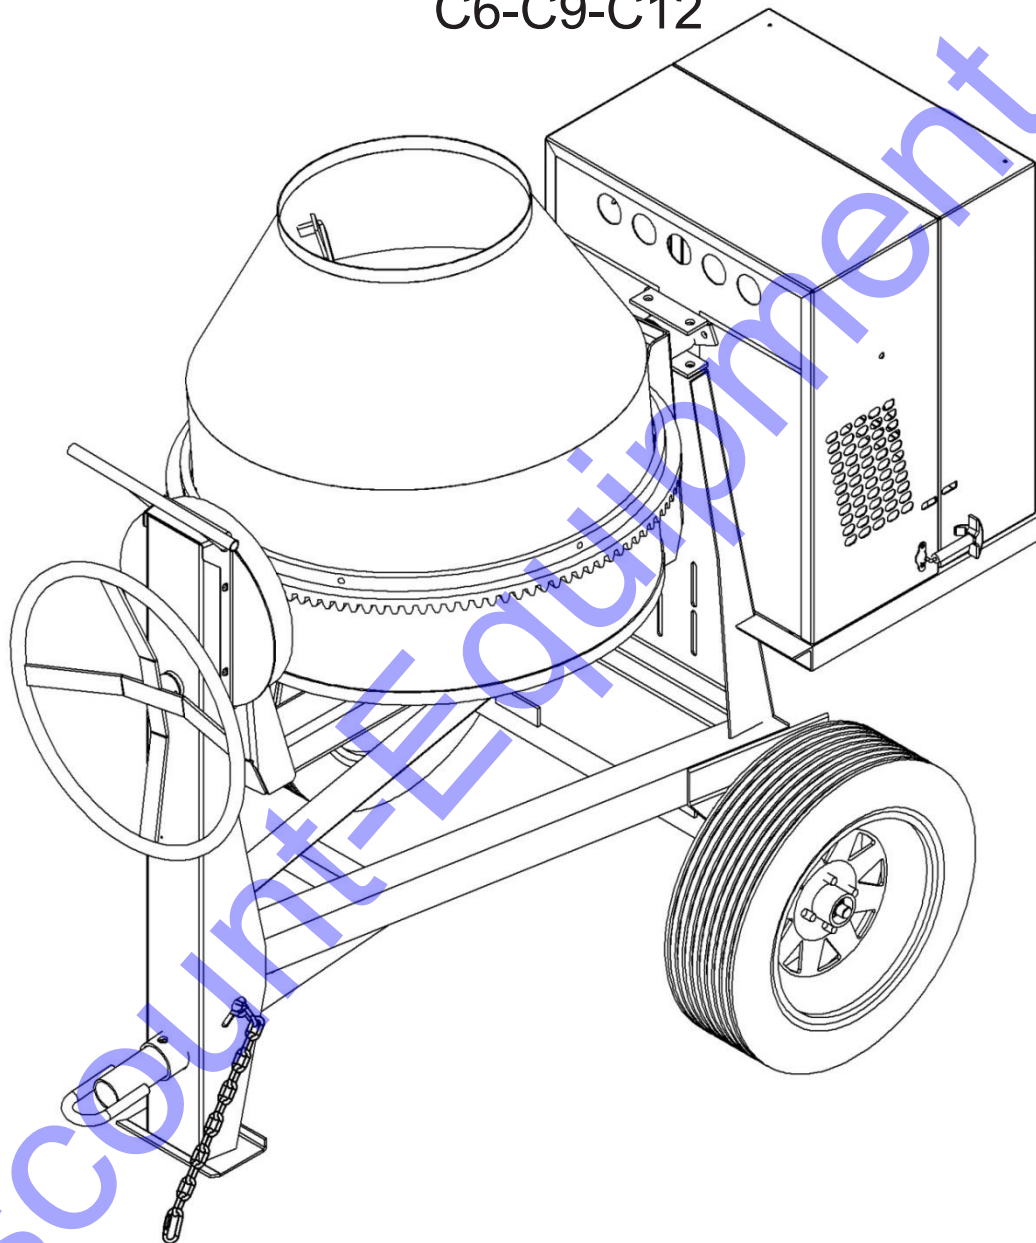

REPAIR PARTS MANUAL CONCRETE MIXERS

C6-C9-C12

SERIES	MM-Mech
BULLETIN No.	200097R7
SUPERSEDES	200087R8
DATE	Mar 2015

Last Rev: April 2015

CROWN
CONSTRUCTION EQUIPMENT

*When ordering parts please always specify the model and serial number of the mixers as a reference.