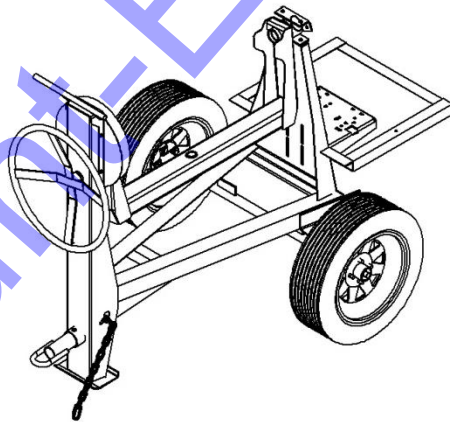

*When ordering parts please always specify the model and serial number of the mixers as a reference.