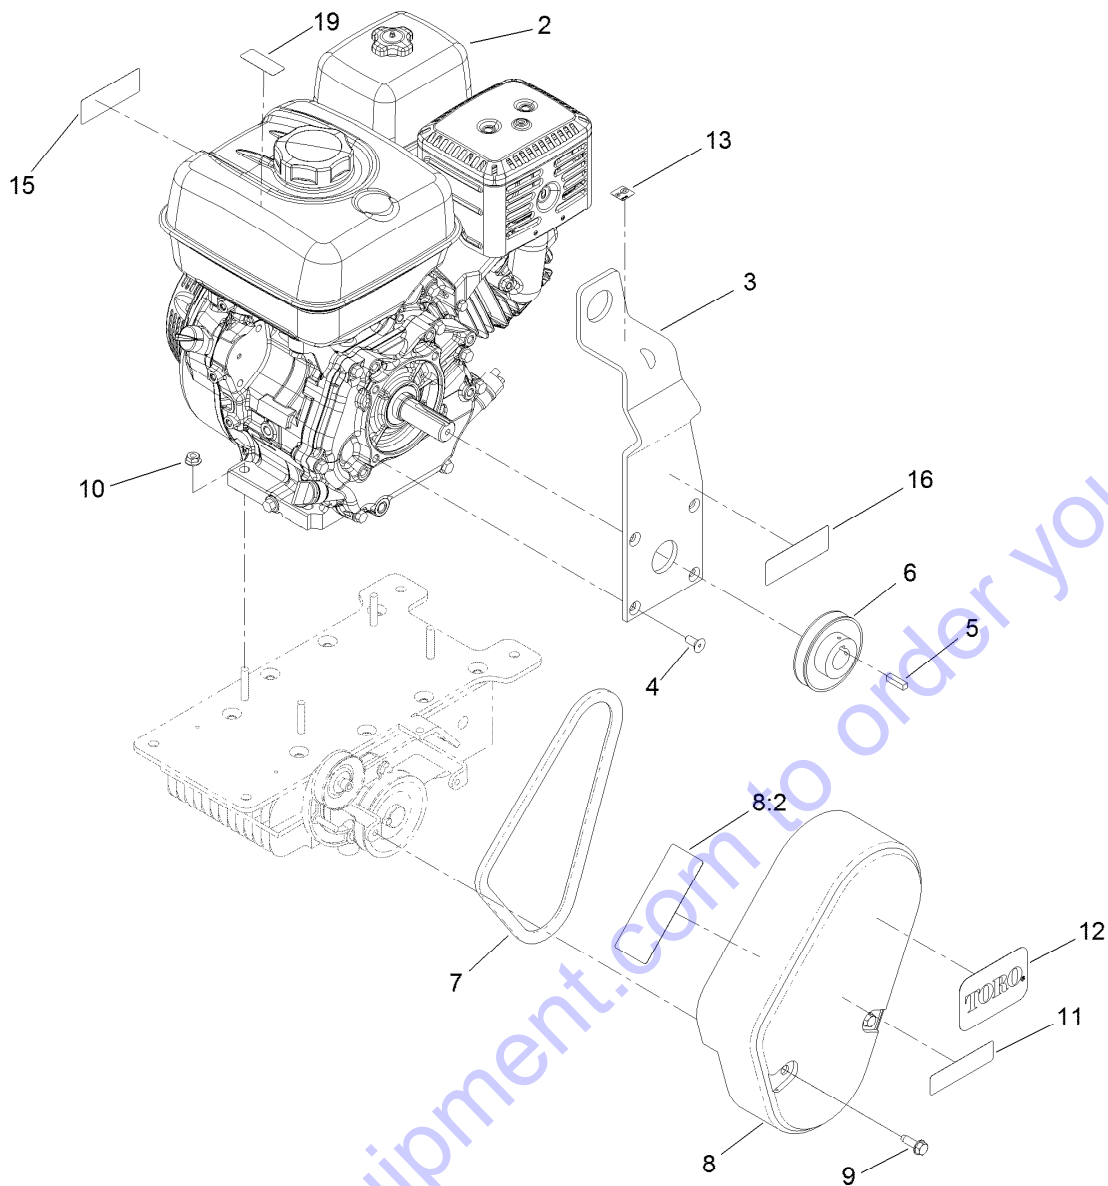

Engine Assembly

Ref.	Part Number	Qty.	Description	Ref.	Part Number	Qty.	Description
2	125-4814	1	Engine-Honda, Gx240	9	701243	2	Screw-Thd Roll, HWH
3	127-5586	1	Plate-Eye, Lift	10	32128-26	4	Nut-Flange
3	ST28683-01	1	Eye-Lift	11	125-4932	1	Decal
4	ST80171	4	Screw	12	105-6971	1	Decal
5	ST80674	1	Key-Square	13	93-9084	1	Decal-Point, Lift
6	ST34834	1	Sheave	15	133-5619	1	Decal-Arrester, Spark
7	ST35333	1	Belt-V	16	117-4979	1	Decal-Warning, Shields
8	127-2801	1	Belt Guard ASM	19	130-8322	1	Decal-Warning, Ethanol
8:2	125-4933	1	Decal-Warning