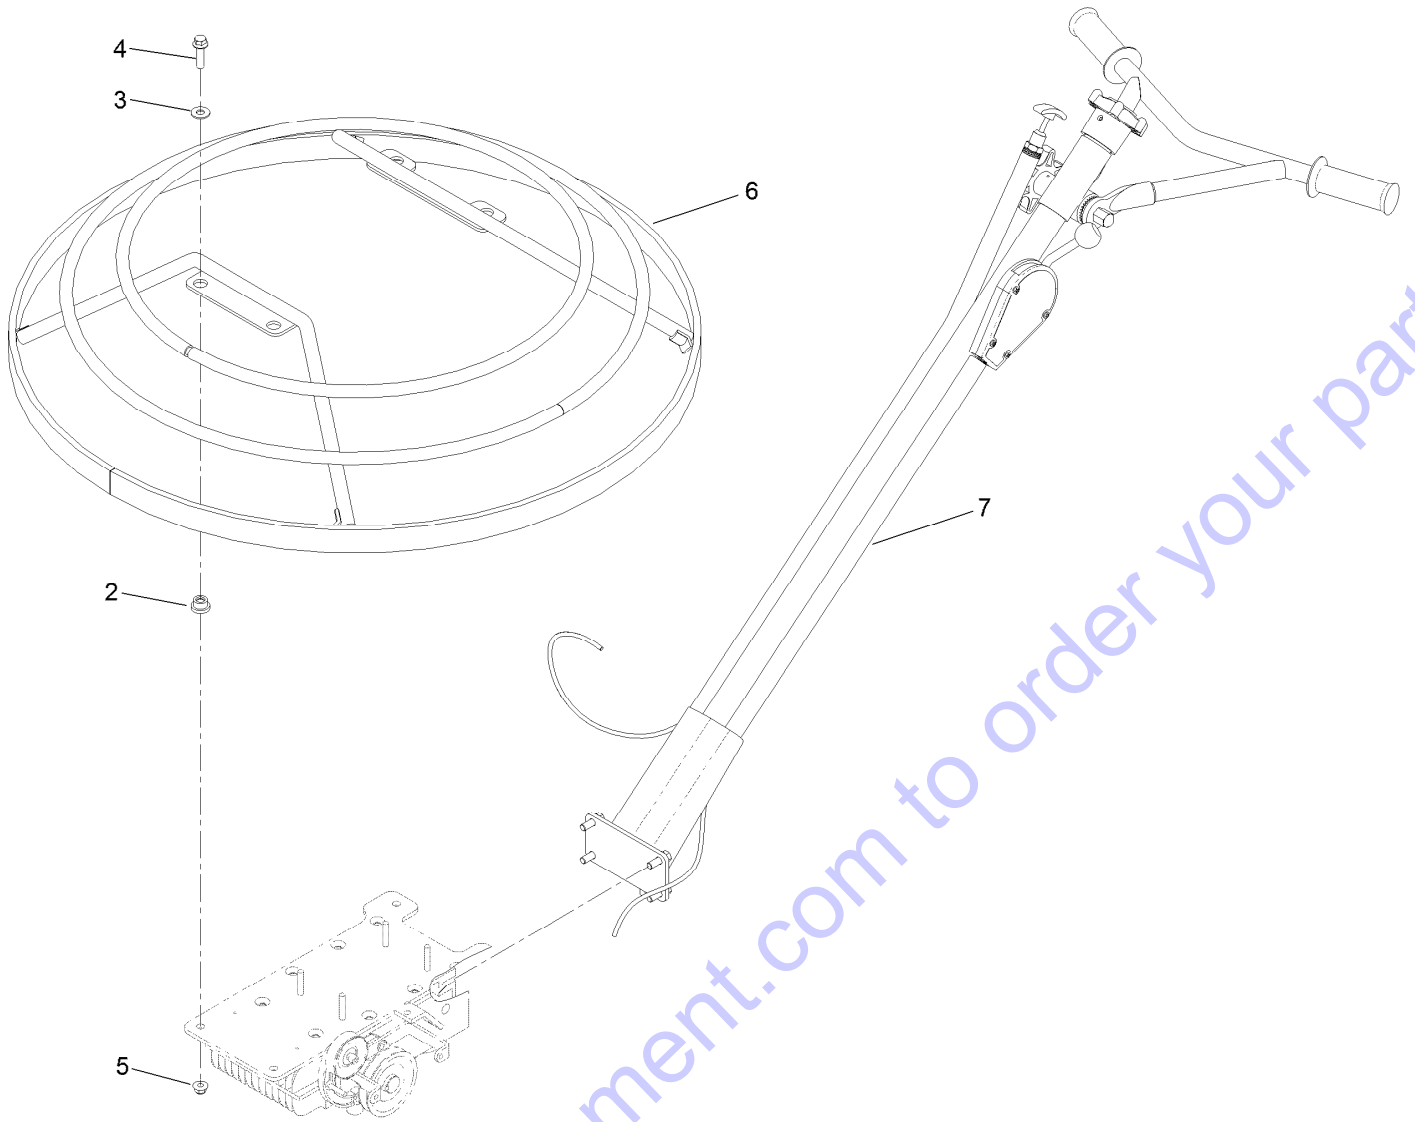

36 Inch Standard Handle and Guard Assembly

Ref.	Part Number	Qty.	Description
2	ST47355	4	Mount-Shock
3	3256-4	4	Washer-Flat
4	114-4681	4	Screw-HHF
5	104-8301	4	Nut-HF, NI
6	127-2803-01	1	Guard-Stationary
7	125-4999	1	Handle-Standard