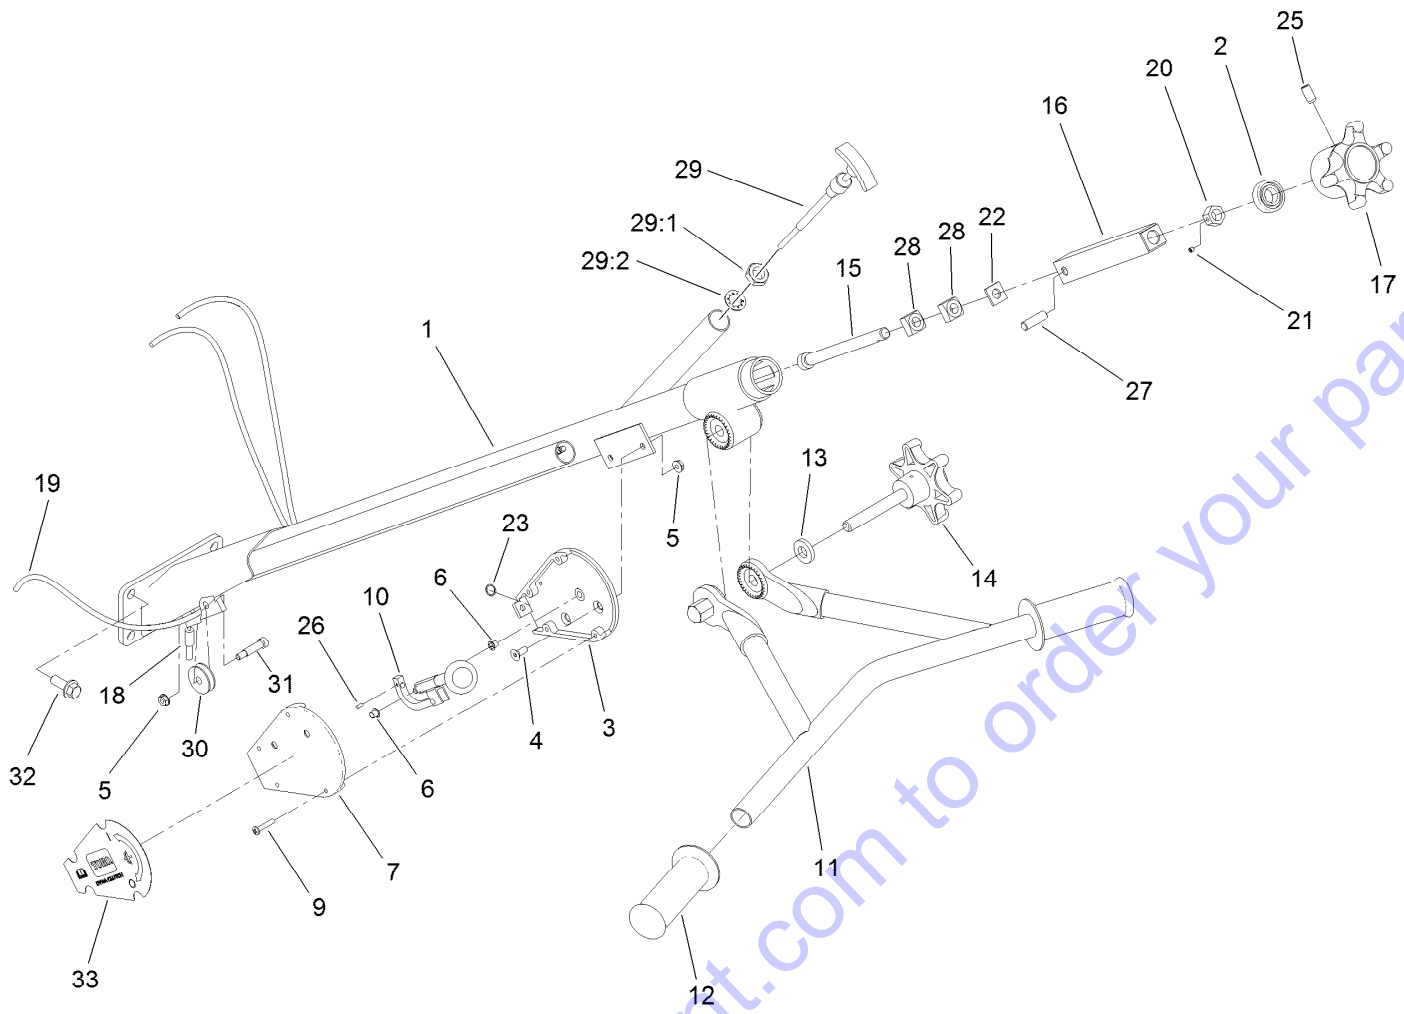

Standard Handle Assembly No. 125-4999

Ref.	Part Number	Qty.	Description	Ref.	Part Number	Qty.	Description
1	ST22169-01	1	Handle-Main	19	ST35202	1	Clutch Cable ASM
2	ST32118	1	Bearing-Ball	20	ST42530	1	Nut-Lock, Tilt
3	ST27353	1	Housing-Clutch	21	ST81156	1	Screw-HSH, Set
4	3274-47	2	Screw-HSFH	22	ST47185	1	Washer-Square
5	32149-2	3	Nut-Keps	23	ST80069	1	Ring-External
6	ST32117	2	Bushing-Flange	25	ST80261	1	Screw-HSH, Set
7	ST27355	1	Cover-Clutch	26	ST80305	1	Pin
9	ST80070	4	Screw-PPH	27	ST80321	1	Pin
10	ST21977	1	Lever ASM	28	3290-510	2	Nut-Square
11	127-2809-01	1	Handle-Adjustable	29	ST35346	1	Cable ASM
12	ST47125	2	Grip-Handle	29:1	127-5558	1	Nut-Jam
13	ST80125	1	Washer-Flat	29:2	127-5559	1	Washer-Lock
14	ST21844	1	Knob-Adjustment	30	ST36767	1	Pulley-Pivot
15	ST22239	1	Rod-Tilt	31	ST80275	1	Screw-HSBH
16	ST22244-01	1	Block-Tilt	32	3234-42	4	Screw-HHF
17	ST27360	1	Handle-Tilt, Blade	33	125-4934	1	Decal
18	ST34795	1	Cable-Tilt