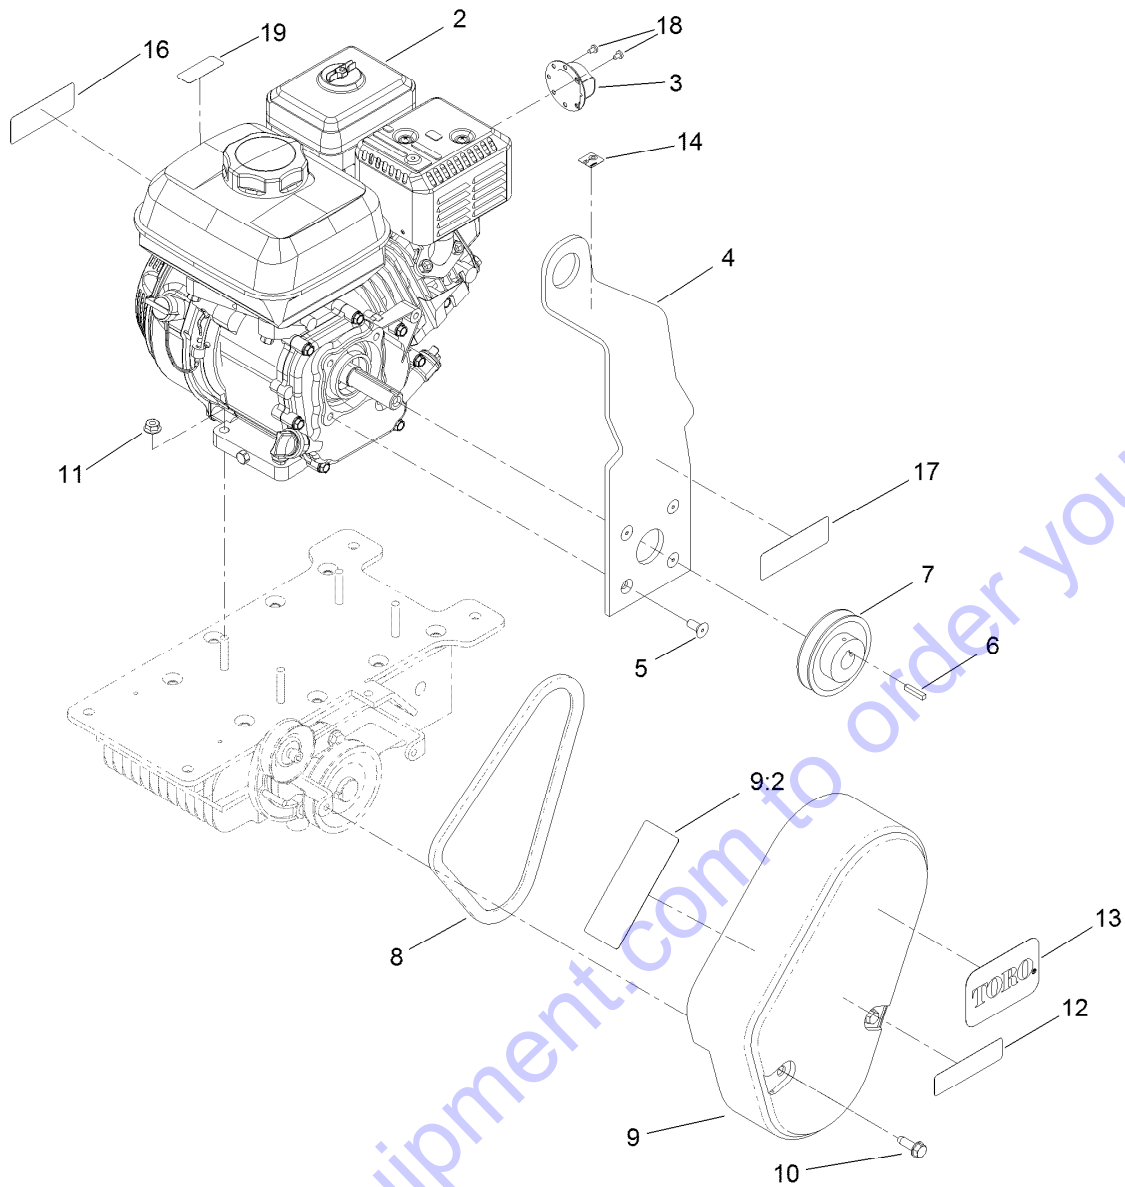

Engine Assembly

Ref.	Part Number	Qty.	Description	Ref.	Part Number	Qty.	Description
2	125-4813	1	Engine-Honda, Gx160	10	701243	2	Screw-Thd Roll, HWH
3	125-3866	1	Deflector	11	32128-26	4	Nut-Flange
4	127-5585	1	Plate-Lift Eye	12	125-4931	1	Decal
5	ST80171	4	Screw	13	105-6971	1	Decal
6	5-1077	1	Key-Square	14	93-9084	1	Decal-Point, Lift
7	ST34833	1	Sheave	16	133-5619	1	Decal-Arrester, Spark
8	ST35331	1	Belt-V	17	117-4979	1	Decal-Warning, Shields
9	127-2801	1	Belt Guard ASM	18	125-0519	2	Screw-Self Tapping
9:2	125-4933	1	Decal-Warning	19	130-8322	1	Decal-Warning, Ethanol