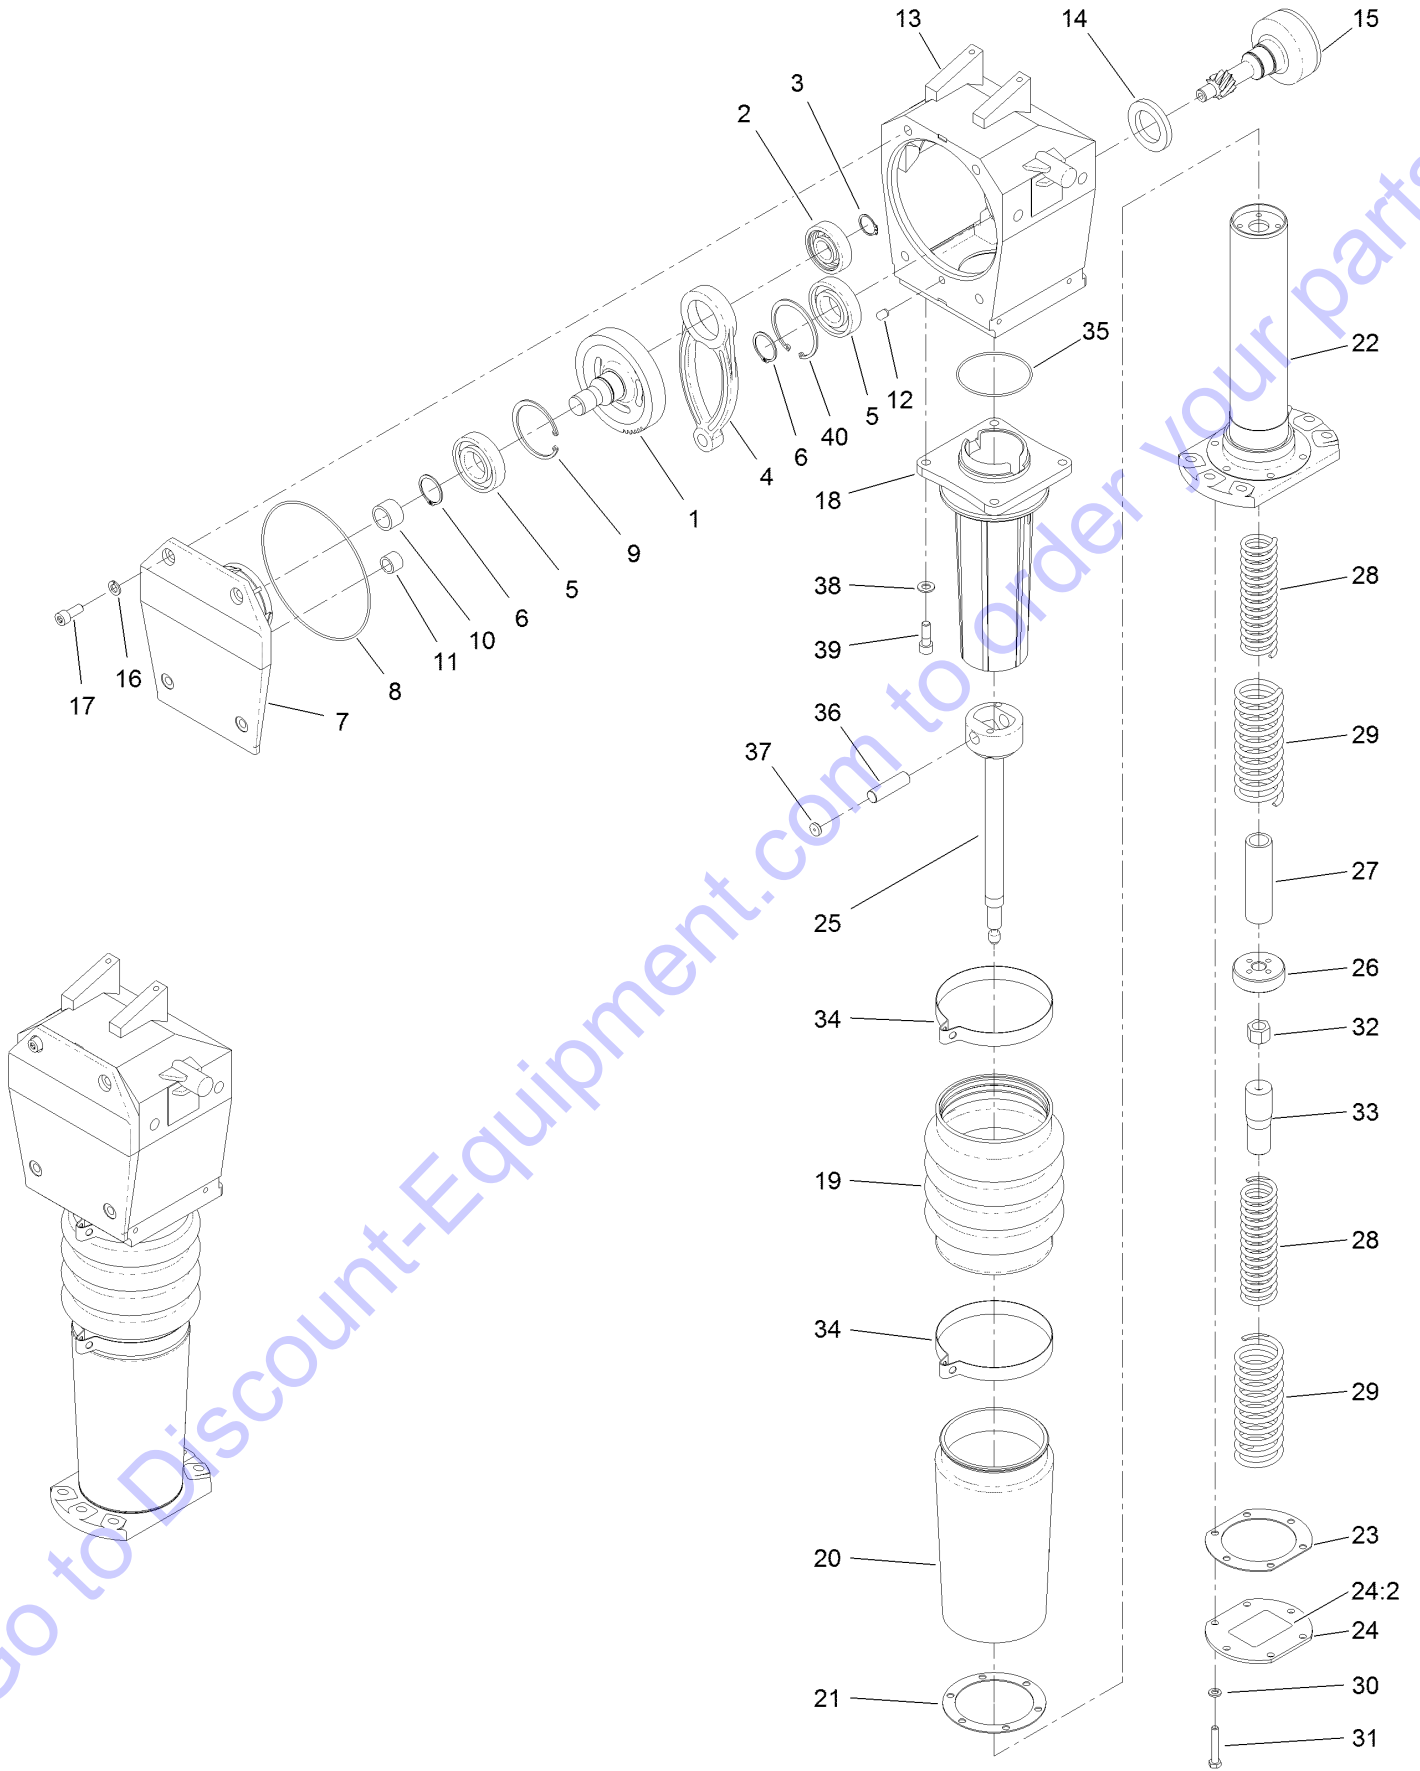

Rammer Assembly

Go to Discount-Equipment.com to order your parts

Rammer Assembly (continued)

<i>Ref.</i>	<i>Part Number</i>	<i>Qty.</i>	<i>Description</i>	<i>Ref.</i>	<i>Part Number</i>	<i>Qty.</i>	<i>Description</i>
1	ST39379	1	Gear-Helical	22	125-8668	1	Housing-Spring
2	ST39429	1	Bearing-Ball	23	ST39390	1	Gasket-Cover, Spring
3	ST39432	1	Ring-External	24	127-2831	1	Bottom Spring Cover ASM
4	ST50302	1	Rod-Connecting	24:2	125-8181	1	Decal-Warning, Spring
5	ST39428	2	Bearing-Ball	25	ST39381	1	Rod-Piston
6	32120-84	2	Ring-Snap, External	26	ST39389	1	Puck-Piston
7	ST50294	1	Cover-Front	27	ST39384	1	Snubber-Axial, Top
8	ST39437	1	O-Ring	28	ST39382	2	Spring-Compression, Inner
9	ST50539	1	Ring-Internal	29	ST39383	2	Spring-Compression, Outer
10	ST39430	1	Bearing-Needle	30	ST80812	6	Washer-Lock
11	ST39431	1	Bearing-Needle	31	33114-050	6	Screw-HH
12	ST80543	1	Pin	32	33028-00	1	Nut-Lock, NI
13	ST50193	1	Gearcase	33	ST39385	1	Snubber-Axial, Lower
14	ST39435	1	Seal-Shaft	34	ST39439	2	Clamp-Boot, Stomper
15	ST50192	1	Pinion	35	ST39438	1	O-Ring
16	42-9600	4	Washer-Lock	36	ST39436	1	Pin
17	ST80803	4	Screw-HSH	37	ST39401	2	Button-Pin, Captivator
18	ST39374	1	Guide-Tube	38	33095-00	4	Washer-Flat
19	ST39372	1	Boot-Awack	39	ST80872	4	Screw-HSH
20	ST39377	1	Cover-Housing, Spring	40	ST39434	1	Ring-Internal
21	ST39399	1	Gasket-Housing, Spring Cover				

Go to Discount-Equipment.com to Order Your Parts