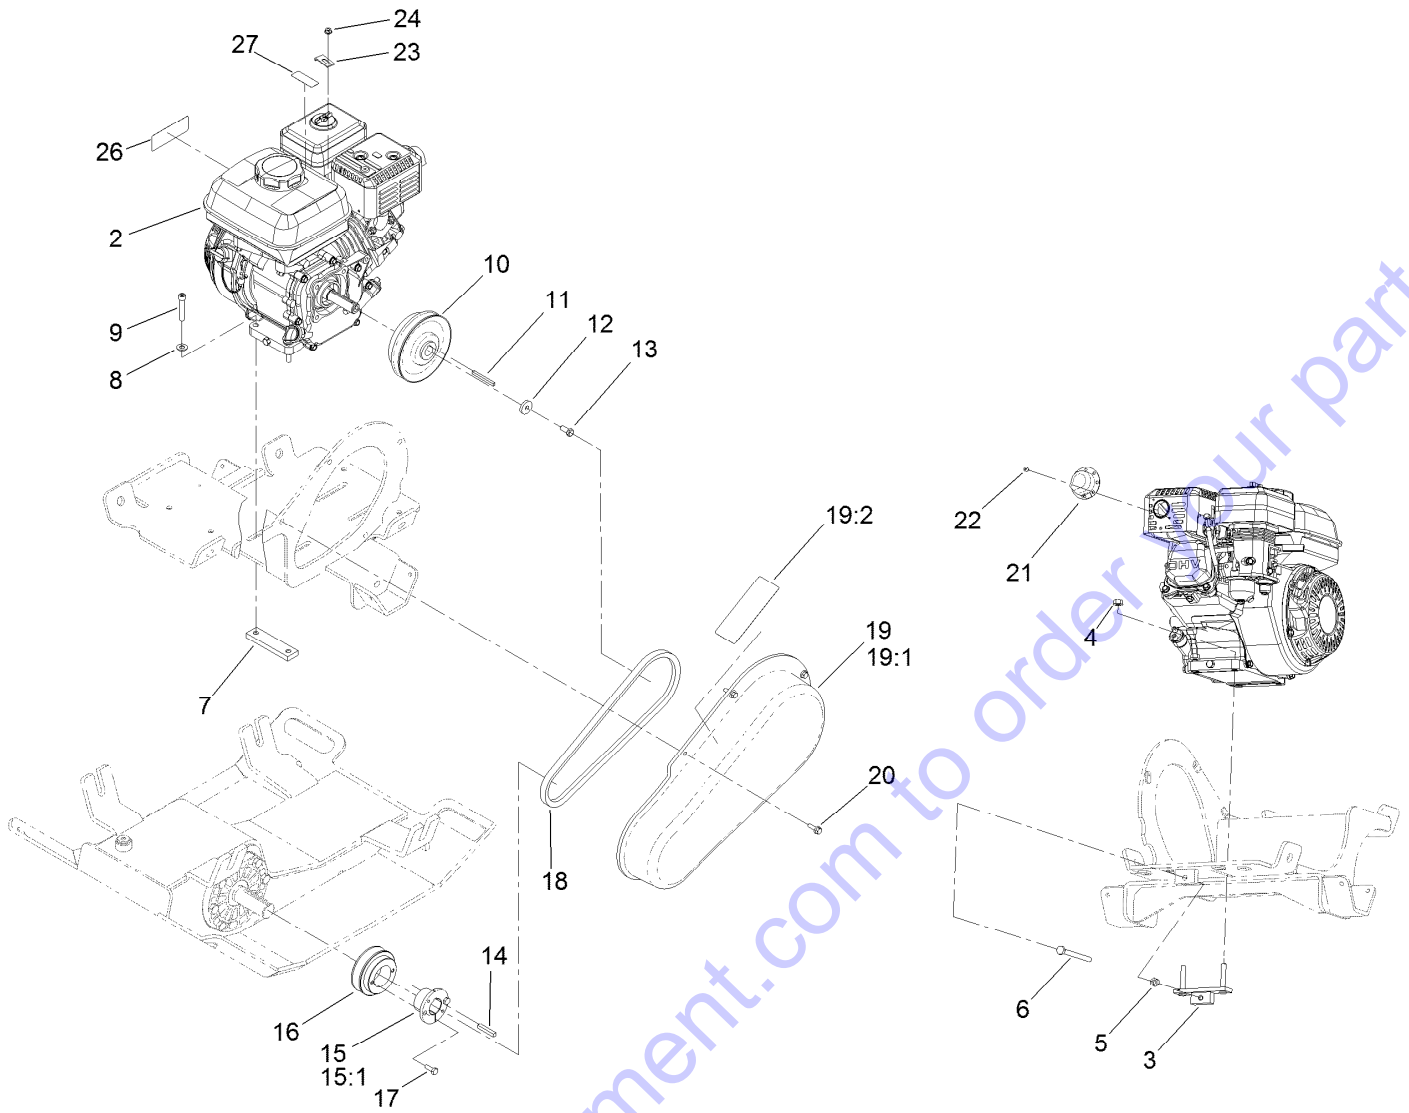

For example, in an illustration, the reference number 2X 37 means that two of the parts identified by reference number 37 are indicated.

Go to Discount-Equipment.com to order your parts

Contents

Handle and Base Assembly	4
Base Assembly No. 125-6236	5
Engine Assembly	6
Roll Cage and Water Tank Assembly	7

Go to Discount-Equipment.com to order your parts

Handle and Base Assembly

Ref.	Part Number	Qty.	Description
1	125-6249-03	1	Deck-Engine
2	125-6236	1	Base ASM
3	132-3869	4	Mount-Shock
4	3256-26	4	Washer-Flat
5	325-2	4	Screw-HH
6	86-1990	4	Washer-Thrust
7	325-3	4	Screw-HH
8	ST50265	4	Spacer-Stop, Handle
9	ST81213	4	Screw-HSH

Ref.	Part Number	Qty.	Description
10	33003-00	4	Nut-HF
11	ST50263	2	Bushing-Handle, Main Plate
12	ST50264	2	Spacer-Handle, Pivot
13	ST50260-03	1	Handle-Main
14	ST80891	2	Washer-Flat
15	33116-080	2	Screw-HH
16	115-1115	2	Nut-Lock, HHF
19	125-4929	1	Decal
20	117-4979	1	Decal-Warning, Shields

Base Assembly No. 125-6236

Ref.	Part Number	Qty.	Description
1	127-2820	1	Base
2	ST22061	1	Plate Cap Bearing ASM
2:2	ST32033	1	O-Ring
3	ST50455	1	Shaft-Eccentric
4	ST22060	1	Plate Cap Bearing ASM
4:2	ST32033	1	O-Ring
4:3	ST32047	2	Seal-Shaft
5	ST81210	1	Washer-Sealing, Nyltite
6	ST47647	1	Fitting-HYD
7	43-0090	12	Screw-HH
8	ST80185	1	Screw-HH
9	ST81213	1	Screw-HSH