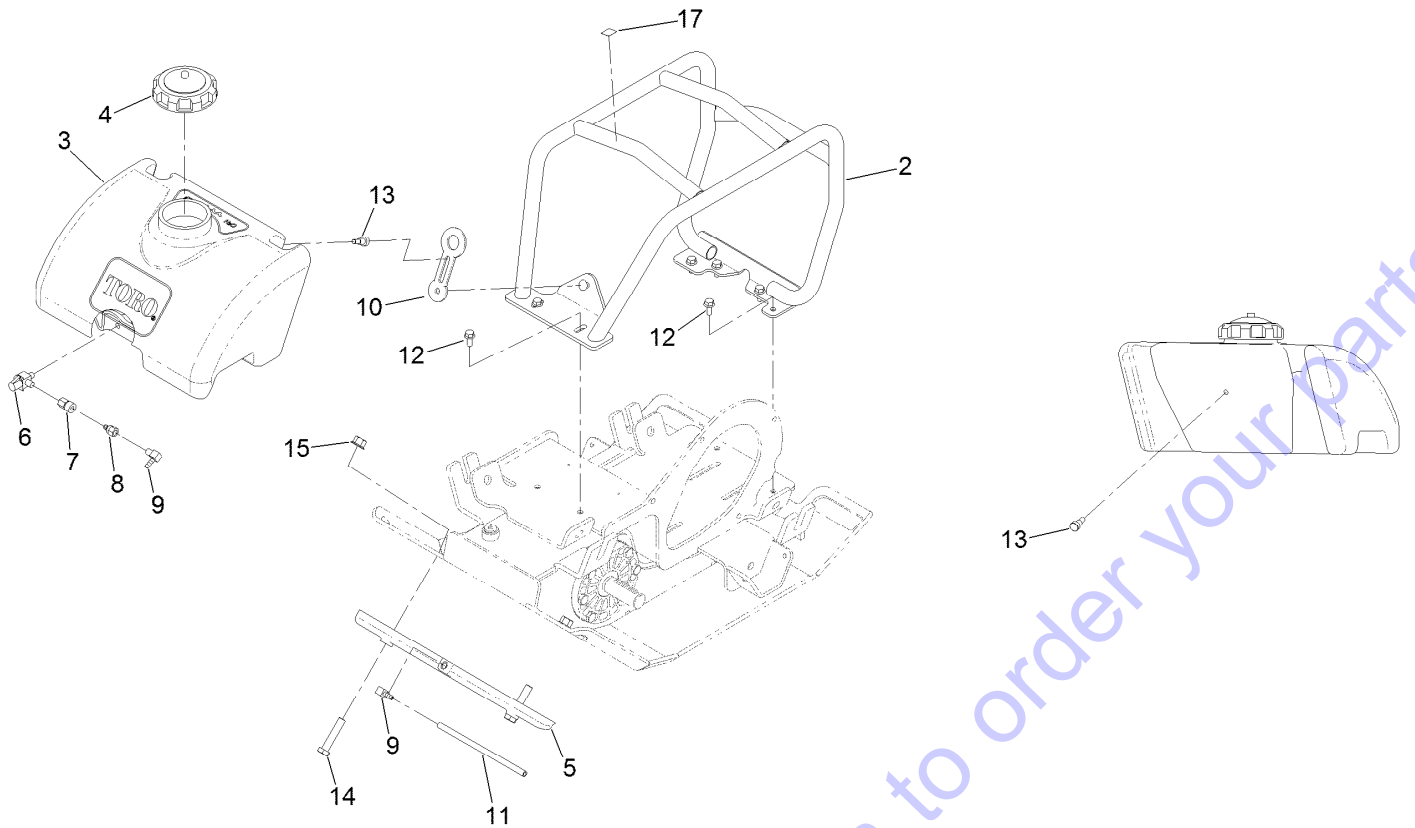

Roll Cage and Water Tank Assembly

Ref.	Part Number	Qty.	Description
2	ST50215-03	1	Cage-Roll
3	125-4810	1	Tank-Water
4	ST47241	1	Cap-Plastic
5	125-8217	1	Sprinkler
6	ST50497	1	Valve-Ball
7	ST50498	1	Fitting-Quick, Female
8	ST50499	1	Fitting-Quick, Female, Nipple
9	ST34486	2	Fitting-HYD, 90 DEG
10	ST47182	1	Latch-Rubber
11	125-8733	1	Hose-Water
12	33104-020	6	Screw-HHF
13	ST81130	1	Screw-HSBH
14	33116-060	2	Screw-HH
15	115-1115	2	Nut-Lock, HHF
17	93-9084	1	Decal-Point, Lift