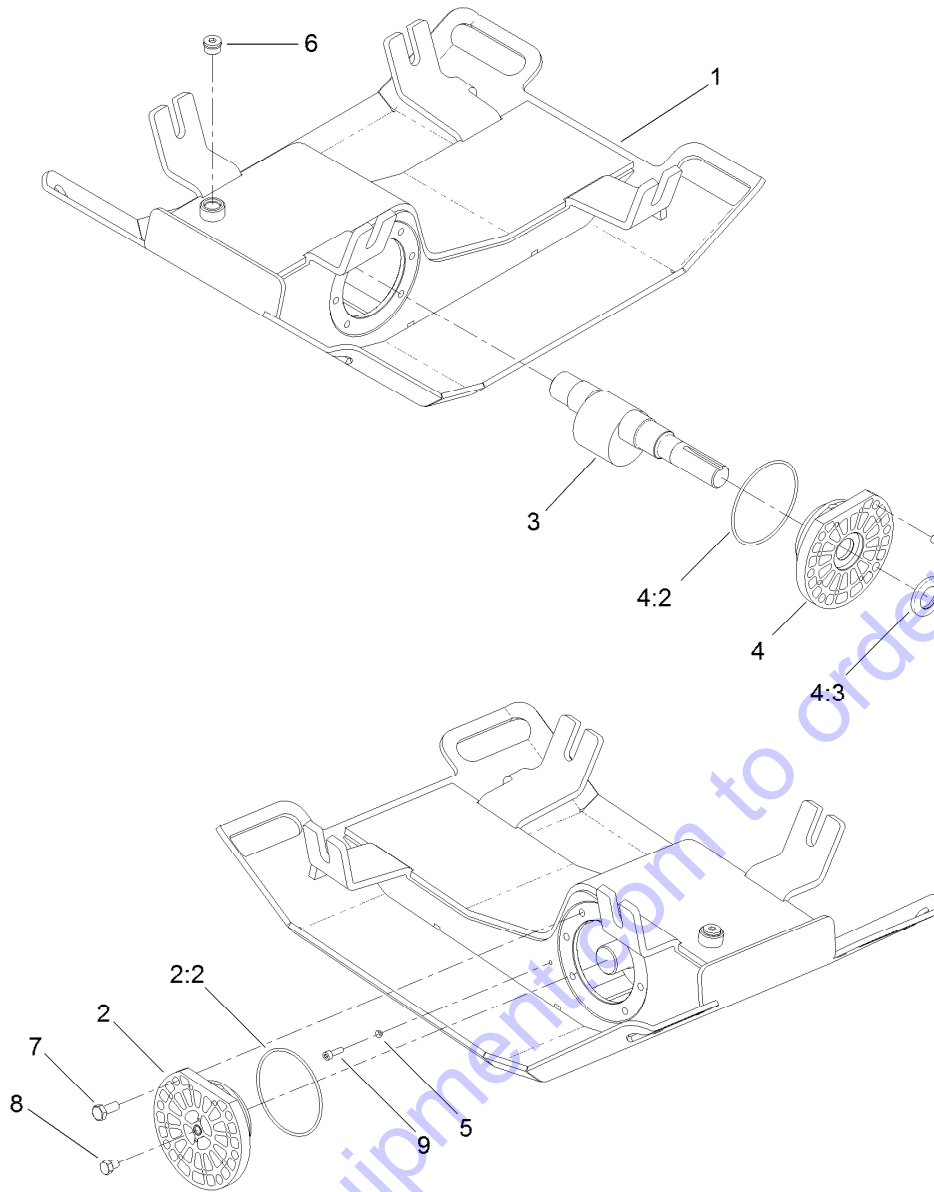

For example, a wheel assembly might be identified by reference number 6, the tire by 6:1, the valve by 6:2, and the wheel by 6:3. When you order the assembly identified by reference number 6, you receive all parts identified by reference numbers 6:1, 6:2, and 6:3. However, you may also order any part individually. Reference numbers of this type appear in illustration and in parts lists.

For example, in an illustration, the reference number 2X 37 means that two of the parts identified by reference number 37 are indicated.

Go to Discount-Equipment.com to order your parts

Contents

Handle and Base Assembly	4
Base Assembly No. 125-6236	5
Engine Assembly	6
Roll Cage and Water Tank Assembly	7

Go to Discount-Equipment.com to order your parts

Handle and Base Assembly

Ref.	Part Number	Qty.	Description
1	125-6249-03	1	Deck-Engine
2	125-6236	1	Base ASM
3	132-3869	4	Mount-Shock
4	3256-26	4	Washer-Flat
5	325-2	4	Screw-HH
6	86-1990	4	Washer-Thrust
7	325-3	4	Screw-HH
8	ST50265	4	Spacer-Stop, Handle
9	ST81213	4	Screw-HSH

Base Assembly No. 125-6236

Ref.	Part Number	Qty.	Description
1	127-2820	1	Base
2	ST22061	1	Plate Cap Bearing ASM
2:2	ST32033	1	O-Ring
3	ST50455	1	Shaft-Eccentric
4	ST22060	1	Plate Cap Bearing ASM
4:2	ST32033	1	O-Ring
4:3	ST32047	2	Seal-Shaft
5	ST81210	1	Washer-Sealing, Nyltite
6	ST47647	1	Fitting-HYD
7	43-0090	12	Screw-HH
8	ST80185	1	Screw-HH
9	ST81213	1	Screw-HSH