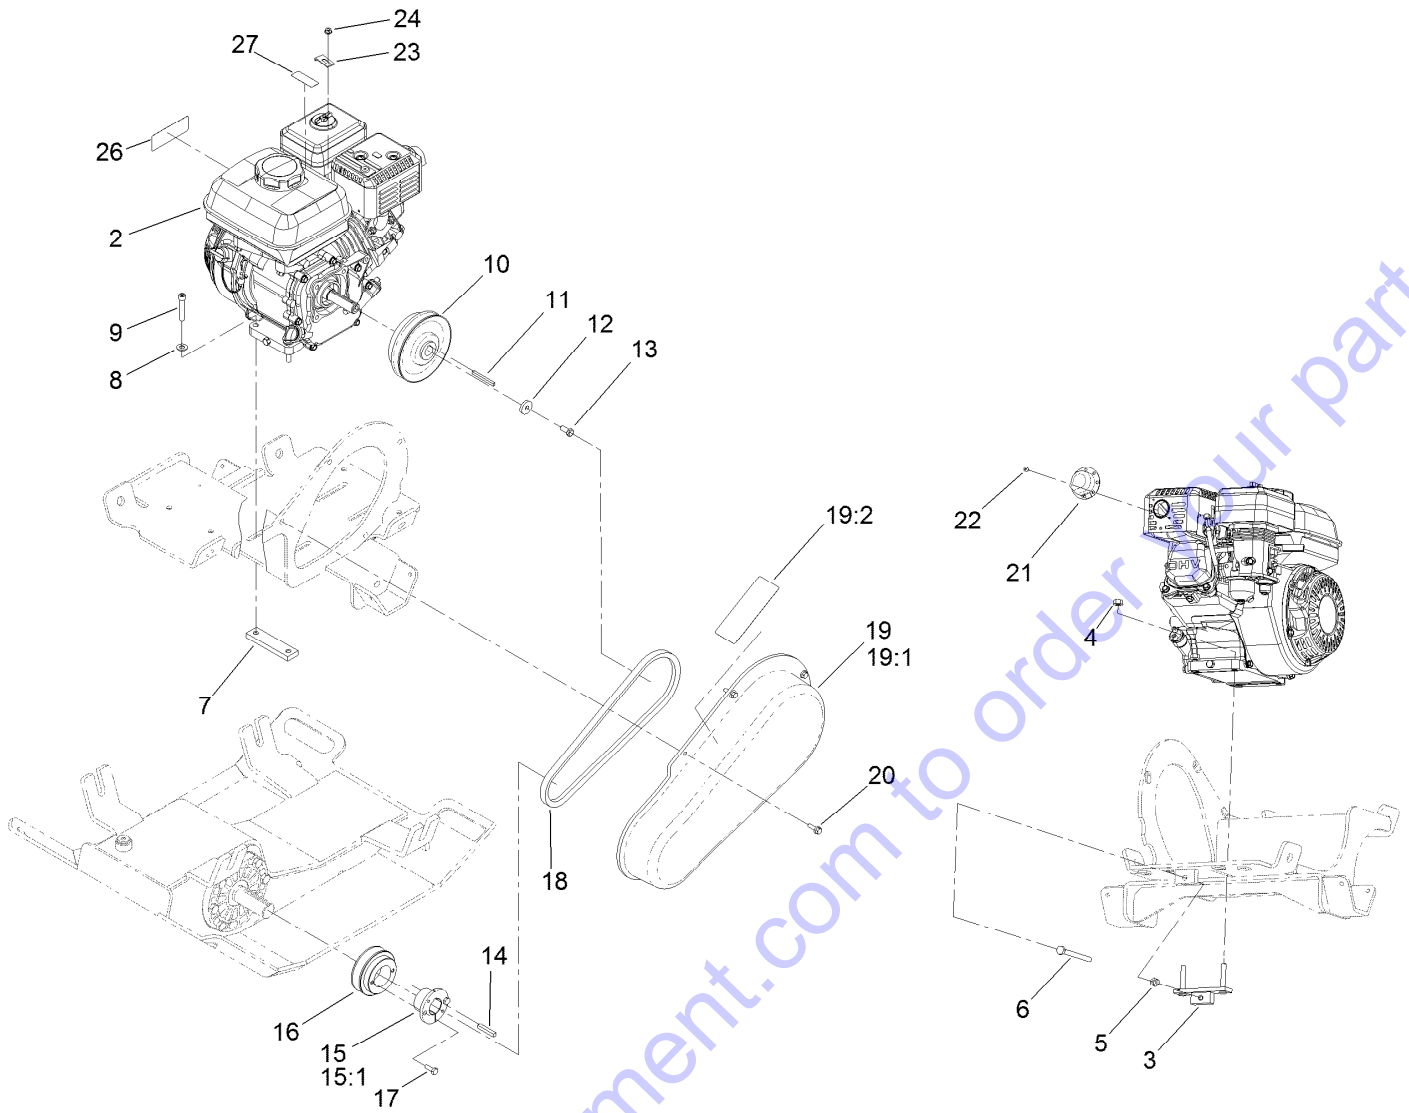

For example, in an illustration, the reference number 2X 37 means that two of the parts identified by reference number 37 are indicated.

Go to Discount-Equipment.com to order your parts

Contents

Handle and Base Assembly	4
Base Assembly No. 125-6236	5
Engine Assembly	6
Roll Cage and Water Tank Assembly	7

Go to Discount-Equipment.com to order your parts

Handle and Base Assembly

Ref.	Part Number	Qty.	Description
1	125-6249-03	1	Deck-Engine
2	125-6236	1	Base ASM
3	132-3869	4	Mount-Shock
4	3256-26	4	Washer-Flat
5	325-2	4	Screw-HH
6	86-1990	4	Washer-Thrust
7	325-3	4	Screw-HH
8	ST50265	4	Spacer-Stop, Handle
9	ST81213	4	Screw-HSH

Ref.	Part Number	Qty.	Description
10	33003-00	4	Nut-HF
11	ST50263	2	Bushing-Handle, Main Plate
12	ST50264	2	Spacer-Handle, Pivot
13	ST50260-03	1	Handle-Main
14	ST80891	2	Washer-Flat
15	33116-080	2	Screw-HH
16	115-1115	2	Nut-Lock, HHF
19	125-4929	1	Decal
20	117-4979	1	Decal-Warning

Base Assembly No. 125-6236

Ref.	Part Number	Qty.	Description
1	127-2820	1	Base
2	ST22061	1	Plate Cap Bearing ASM
2:2	ST32033	1	O-Ring
3	ST50455	1	Shaft-Eccentric
4	ST22060	1	Plate Cap Bearing ASM
4:2	ST32033	1	O-Ring
4:3	ST32047	2	Seal-Shaft
5	ST81210	1	Washer-Sealing, Nyltite
6	ST47647	1	Fitting-HYD
7	43-0090	12	Screw-HH
8	ST80185	1	Screw-HH
9	ST81213	1	Screw-HSH