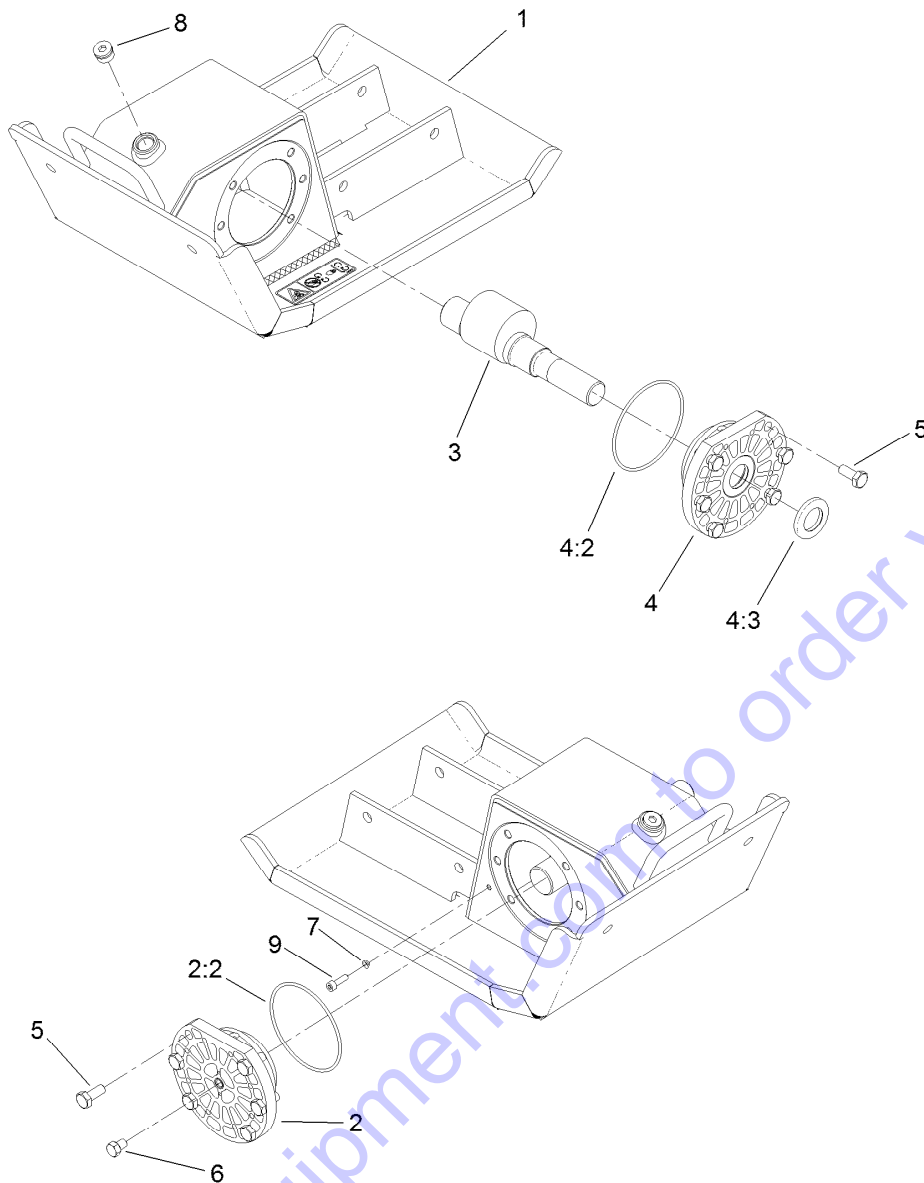

For example, in an illustration, the reference number 2X 37 means that two of the parts identified by reference number 37 are indicated.

Go to Discount-Equipment.com to order your parts

Contents

Handle and Base Assembly	4
Base Assembly No. 125-6229	5
Engine Assembly	6
Roll Cage and Water Tank Assembly	7

Go to Discount-Equipment.com to order your parts

Handle and Base Assembly

Ref.	Part Number	Qty.	Description	Ref.	Part Number	Qty.	Description
1	125-6231-03	1	Deck-Engine	10	ST50510	2	Spacer-Handle, Pivot
2	132-4034	4	Mount-Shock	11	ST50509	2	Bushing-Handle, Main Plate
3	125-6229	1	Base ASM	12	ST50478-03	1	Handle-Main
4	33096-00	4	Washer-Flat	13	ST80891	8	Washer-Flat
5	33116-020	8	Screw-HH	14	33116-060	2	Screw-HH
7	ST50265	2	Spacer-Stop, Handle	15	115-1115	2	Nut-Lock, HHF
8	ST81213	2	Screw-HSH	18	125-4928	1	Decal
9	33003-00	2	Nut-HF	19	117-4979	1	Decal-Warning, Shields

Base Assembly No. 125-6229

Ref.	Part Number	Qty.	Description
1	127-2818	1	Base ASM
2	ST22061	1	Plate Cap Bearing ASM
2:2	ST32033	1	O-Ring
3	ST43950	1	Shaft-Eccentric
4	ST22060	1	Plate Cap Bearing ASM
4:2	ST32033	1	O-Ring
4:3	ST32047	2	Seal-Shaft
5	43-0090	12	Screw-HH
6	ST80185	1	Screw-HH
7	ST81210	1	Washer-Sealing, Nyltite
8	ST47647	1	Fitting-HYD
9	ST81213	1	Screw-HSH