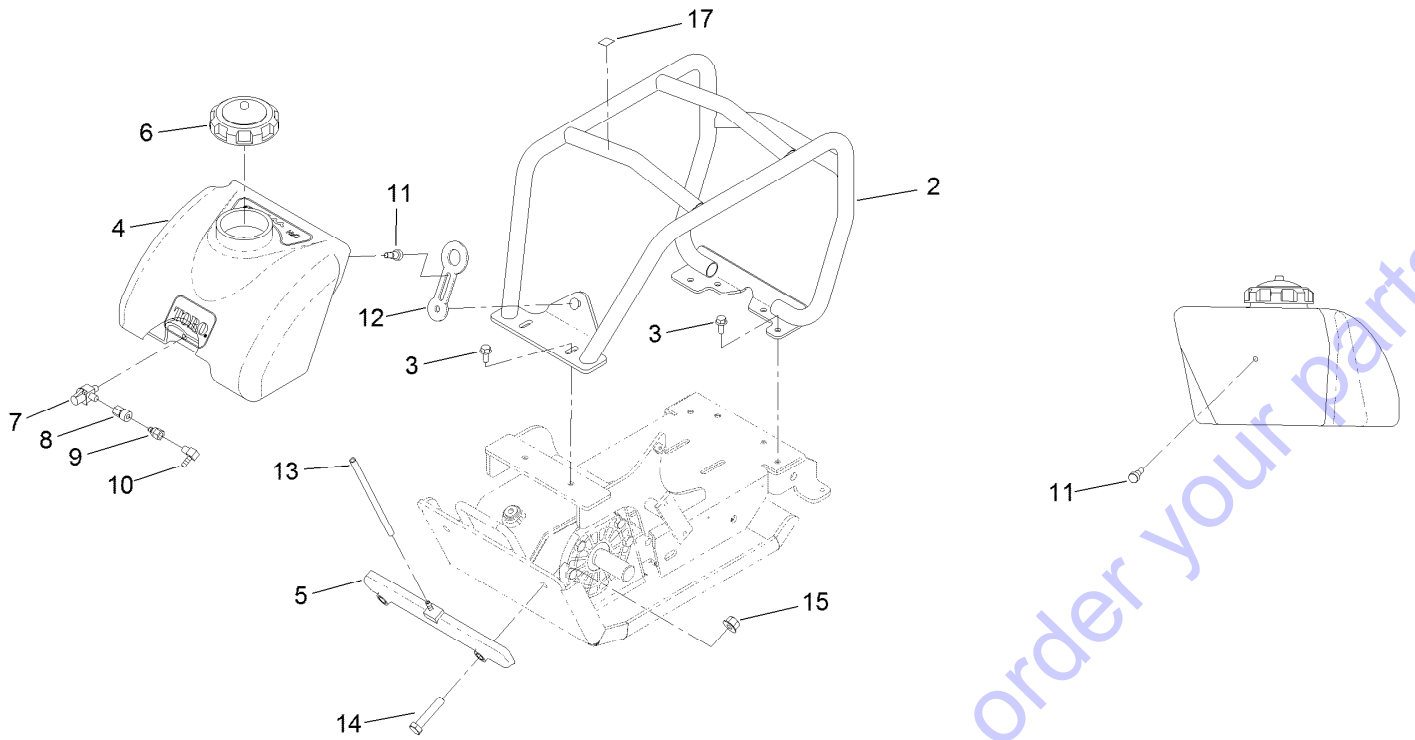

Roll Cage and Water Tank Assembly

Ref.	Part Number	Qty.	Description
2	ST50215-03	1	Cage-Roll
3	33104-020	6	Screw-HHF
4	125-4811	1	Tank-Water
5	125-8174	1	Sprinkler
6	ST47241	1	Cap-Plastic
7	ST50497	1	Valve-Ball
8	ST50498	1	Fitting-Quick, Female
9	ST50499	1	Fitting-Quick, Female, Nipple
10	ST34486	1	Fitting-HYD, 90 DEG
11	ST81130	1	Screw-HSBH
12	ST47182	1	Latch-Rubber
13	125-8733	1	Hose-Water
14	33116-060	2	Screw-HH
15	115-1115	2	Nut-Lock, HHF
17	93-9084	1	Decal-Point, Lift