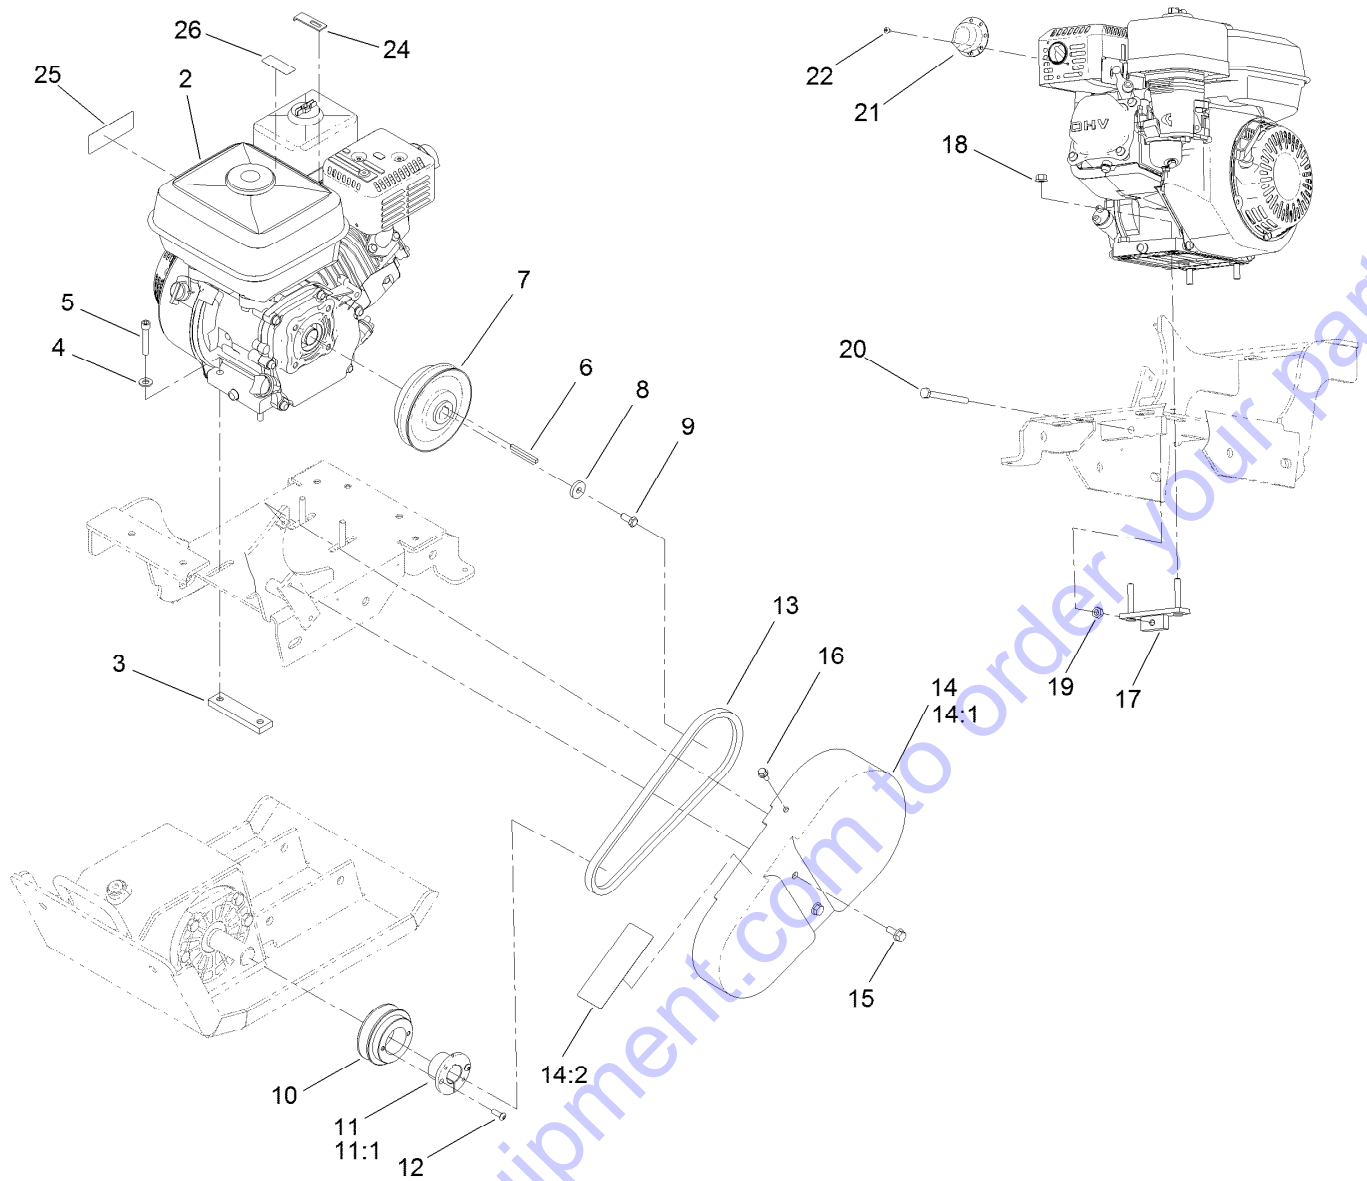

For example, in an illustration, the reference number 2X 37 means that two of the parts identified by reference number 37 are indicated.

Go to Discount-Equipment.com to order your parts

Contents

Handle and Base Assembly	4
Base Assembly No. 125-6229	5
Engine Assembly	6
Roll Cage and Water Tank Assembly	7

Go to Discount-Equipment.com to order your parts

Handle and Base Assembly

Ref.	Part Number	Qty.	Description	Ref.	Part Number	Qty.	Description
1	125-6231-03	1	Deck-Engine	10	ST50510	2	Spacer-Handle, Pivot
2	132-4034	4	Mount-Shock	11	ST50509	2	Bushing-Handle, Main Plate
3	125-6229	1	Base ASM	12	ST50478-03	1	Handle-Main
4	33096-00	4	Washer-Flat	13	ST80891	8	Washer-Flat
5	33116-020	8	Screw-HH	14	33116-060	2	Screw-HH
7	ST50265	2	Spacer-Stop, Handle	15	115-1115	2	Nut-Lock, HHF
8	ST81213	2	Screw-HSH	18	125-4928	1	Decal
9	33003-00	2	Nut-HF	19	117-4979	1	Decal-Warning, Shields

Base Assembly No. 125-6229

Ref.	Part Number	Qty.	Description
1	127-2818	1	Base ASM
2	ST22061	1	Plate Cap Bearing ASM
2:2	ST32033	1	O-Ring
3	ST43950	1	Shaft-Eccentric
4	ST22060	1	Plate Cap Bearing ASM
4:2	ST32033	1	O-Ring
4:3	ST32047	2	Seal-Shaft
5	43-0090	12	Screw-HH
6	ST80185	1	Screw-HH
7	ST81210	1	Washer-Sealing, Nyltite
8	ST47647	1	Fitting-HYD
9	ST81213	1	Screw-HSH