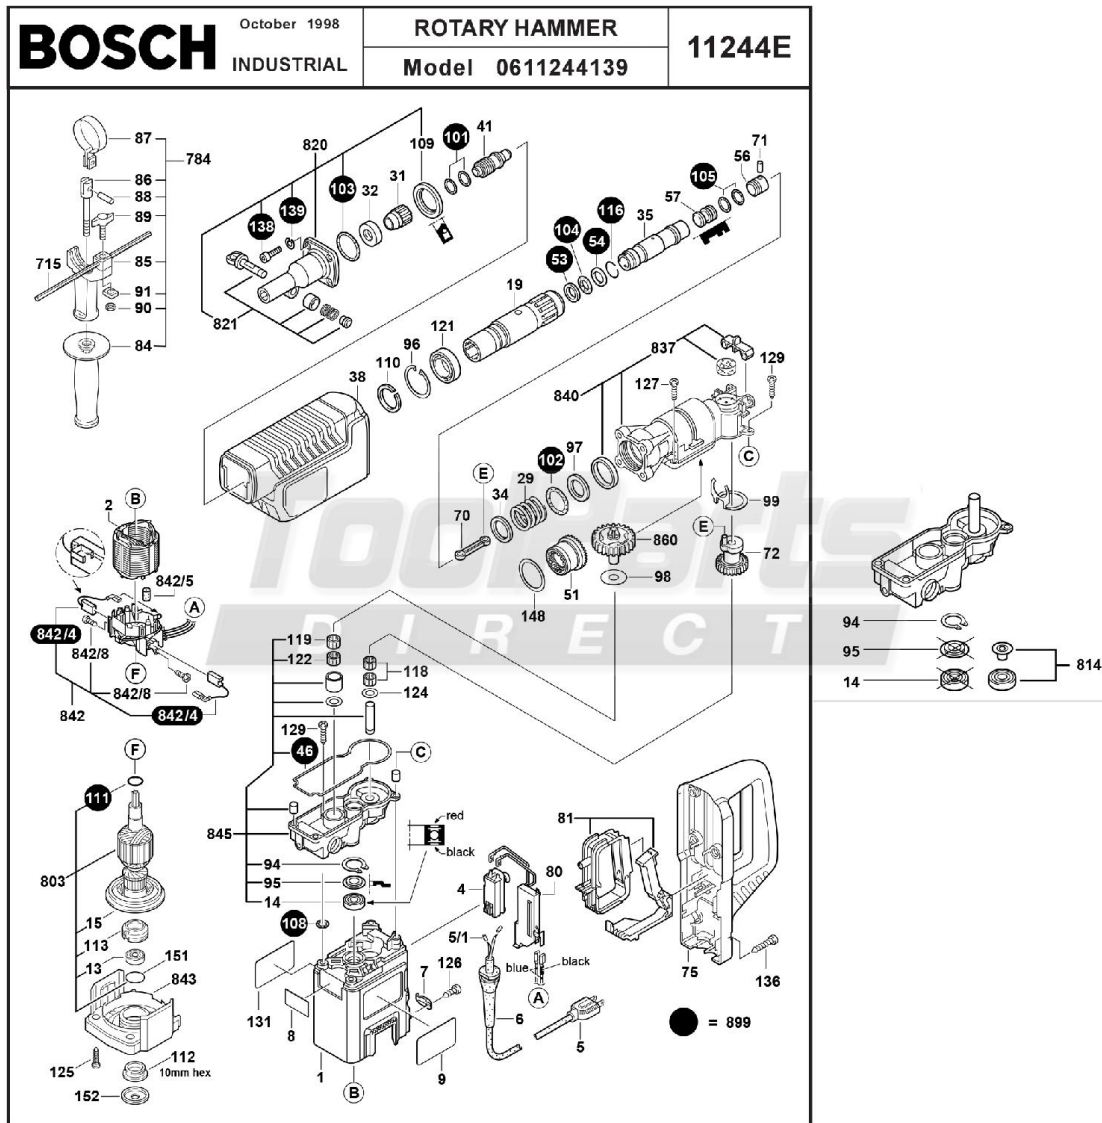

Bosch ROTARY HAMMER (06 11244 139)

Part #: 11244E.139

7820 L St., Omaha, NE 68127

Toll-Free: 888.358.0332

Fax: 402.408.2352

Email: sales@toolbarn.com

Web: www.toolbarn.com

Bosch ROTARY HAMMER (06 11244 139)

Part #: 11244E.139

Ref	Model	Product Name	Qty
1	1615102142	Motor Housing	1
2	1614220131	Field	1
4	1617200048	Switch	1
5	1604460092	Cord	1
5/1	1900452003	Terminal Sleeve	2
6	3600703011	GROMMET (Replaces: 1600703010)	1
7	1601302018	Cord Clamp	1
8	3611104506	Nameplate	1
9	2610996446	Label	1
13	1610900025	Ball Bearing	1
14	1617000822	Bearing Kit	1
15	1616610071	Fan	1
19	1615806094	Drill Holder *** Obsolete, No Replacement ***	1
29	1614616008	Spring	1
31	1616490047	Drive Nut *** Obsolete, No Replacement ***	1
32	1610250005	Sleeve	1
34	1610102622	Washer	1
35	1615806089	Guide Tube	1
38	1615190041	Plastic Sleeve***obsolete, no replacement***	1
41	1613124036	Impact Bolt	1
46	1611015036	Gasket	1
51	1616333027	Clutch Gear	1
53	1610190023	Stop Disc	1
54	1610101014	Stop Disc	1
56	1617000999	Piston Assembly	1