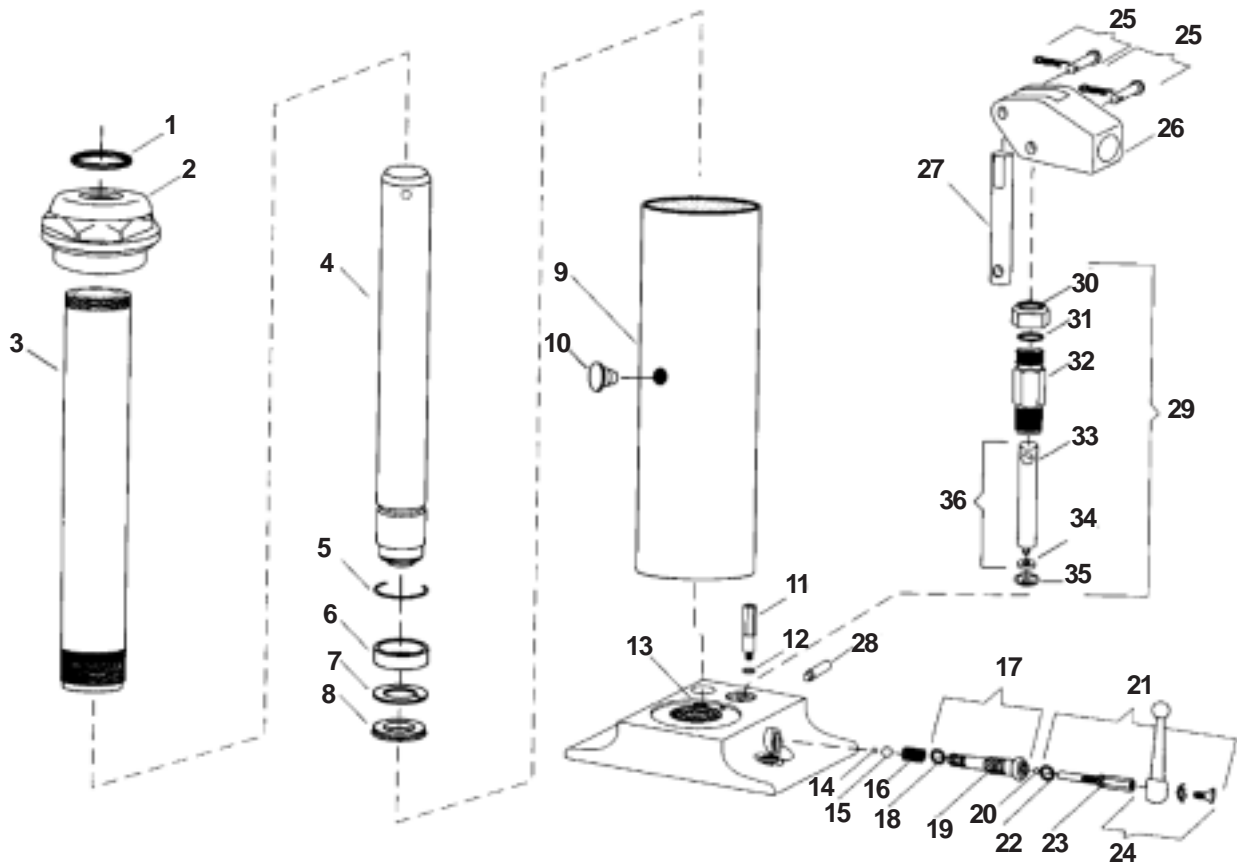

PARTS - 5 TON JACK - MODEL 4451

PARTS - 5 TON JACK - MODEL 4451

ITEM	PART NO.	QTY	DESCRIPTION
1	4418	1	"O" RING, 1 3/4" O.D.
2	4419	1	TOP CAP, 5T JACK
3	4420	1	CYLINDER, 5T JACK
4	4422	1	PLUNGER, 5T JACK
5	4423	1	RING STOP
6	4424	1	RING, CUP SUPPORT
7	4425	1	SPACER, PLUNGER CUP
8	4426	1	PLUNGER CUP
9	4427	1	RESERVOIR, 5T JACK
10	4328	1	FILLER PLUG, RESERVOIR
11	4416	1	SAFETY VALVE ASSEMBLY, 5T JACK
12	6047	1	GASKET, SAFETY VALVE
13	4429	1	BASE, 5T JACK
14	6049	1	BALL, 7/32"
15	6048	1	BALL, 5/16"
16	4359	1	SPRING, VALVE
17	4330	1	HOUSING ASSEMBLY, FOR SPINDLE
18	4331	1	"O" RING, 7/16" O.D.
19	4332	1	HOUSING, FOR SPINDLE
20	4333	1	BALL, 3/16"
21	4334	1	RELEASE VALVE ASSEMBLY
22	4337	1	"O" RING, 3/8" O.D.
23	4336	1	RELEASE VALVE SPINDLE
24	6055	1	RELEASE VALVE LEVER KIT
25	4338	2	PIN KIT, BEAM
26	4339	1	BEAM, HANDLE SOCKET
27	4340	1	LINK KIT, INCLUDES ITEM 28
28	4317	1	PIN, LINK
29	4341	1	PUMP UNIT ASSEMBLY
30	4342	1	NUT, PUMP PACKING
31	4343	1	"O" RING 11/16" O.D.
32	4344	1	CYLINDER, PUMP
33	4345	1	PLUNGER, PUMP
34	4346	1	PLUNGER CUP, PUMP
35	4347	1	GASKET, PUMP
36	4348	1	PUMP PLUNGER ASSEMBLY
	4452	1	REPAIR KIT, INCLUDES ITEMS 1, 8, 12, 18, 22, 31, 34, 35
	4451	1	JACK, BLUEBIRD 3T LONG RAM
	4455	1	DECAL KIT, 4451 JACK