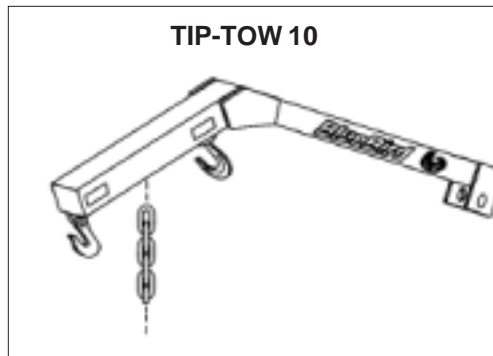

PARTS - TIP-TOW II, TIP-TOW 3000, TIP-TOW 10

PARTS - TIP-TOW II, TIP-TOW 3000, TIP-TOW 10

ITEM	PART NO.	QTY						DESCRIPTION
		TT II	Shop II	TT3000	Shop 3000	TT10	Shop 10	
1	0025	2	2	2	2			GRIP, PLASTIC 3/4" I.D.
1	4670					2	2	GRIP, PLASTIC 1" I.D.
2	0045	2		2				WHEEL, W/4.80-8 TIRE & BEARINGS
2	0022					2		WHEEL, W/5.70-8 TIRE & BEARINGS
3	0136	2	2	2	2			WHEEL, STEEL 5" O.D. X 1 5/8"
3	0021					2	2	WHEEL, STEEL 8" O.D. W/ROLLER BEARING
4	1110	2	2	2	2			BOLT KIT FOR 5" WHEEL (0136)
4	1250					2	2	BOLT KIT FOR 8" WHEEL (0021)
5	1212			2	2	2	2	BOLT KIT FOR COLUMN
5	4593	2	2					BOLT KIT FOR COLUMN
6	1211			1	1	1	1	BOLT KIT FOR SOCKET PLUNGER
6	4596	1	1					BOLT KIT FOR SOCKET PLUNGER
7	4048	1	1	1	1	1	1	JACK HANDLE RETAINING KIT
8	4522	1		1		1		COUPLER, COMPLETE W/KIT, ACCOMMODATES 2" & 2 1/2" BALL LESS CHAIN (4523)
9	4523	1		1		1		CHAIN, TOW 3/16" W/RING
10	4524	1		1		1		REPAIR KIT, COUPLER
11	4525			1	1	1	1	CHAIN, 3/8: W/SLIP HOOK CERTIFIED 5100 LBS.
11	4594	1	1					CHAIN, 5/16" SLIP HOOK
12	4435			1	1	1	1	SOCKET, PLUNGER W/BOLT KIT
13	4440			1	1	1	1	PLATE, JACK BASE W/BOLT KIT
13	4595	1	1					PLATE, JACK BASE W/BOLT KIT
14	4351	1	1					JACK, BLUEBIRD, 3T LONG RAM
14	4451			1	1	1	1	JACK, BLUEBIRD, 5T LONG RAM
15	4555	1	1	1	1	1	1	HANDLE, JACK
16	4576				1			BOOM, TT 3000, 54" LENGTH W/COUPLER, HOOKS, DECALS & CHAINS (4525 & 4523)
16	4559		1					BOOM, SHOP II, 68" LENGTH W/CHAIN, HOOKS & DECALS
16	4580	1						BOOM, TIP TOW II, 68" LENGTH W/COUPLER, HOOKS, DECALS & CHAINS (4594 & 4523)
16	4660					1		BOOM, TT 10, W/COUPLER, HOOKS DECALS & CHAINS (4525 & 4523)
16	4661						1	BOOM, SHOP 10, W/CHAINS, HOOKS & DECALS
	4354	1	1					DECAL KIT, FOR 4351 JACK 3 TON
	4455			1	1	1	1	DECAL KIT, FOR 4451 JACK 5 TON
	8504						1	DECAL KIT, SHOP 10
	8505					1		DECAL KIT, TT10
	8506	1						DECAL KIT, TT II
	8507		1					DECAL KIT, SHOP II
	8512				1			DECAL KIT, SHOP 3000
	8513			1				DECAL KIT, TT3000
	0732							PAINT, BLUE 12.5 OZ. SPRAY CAN
	0729							PAINT, BLUE 1 QT. CAN