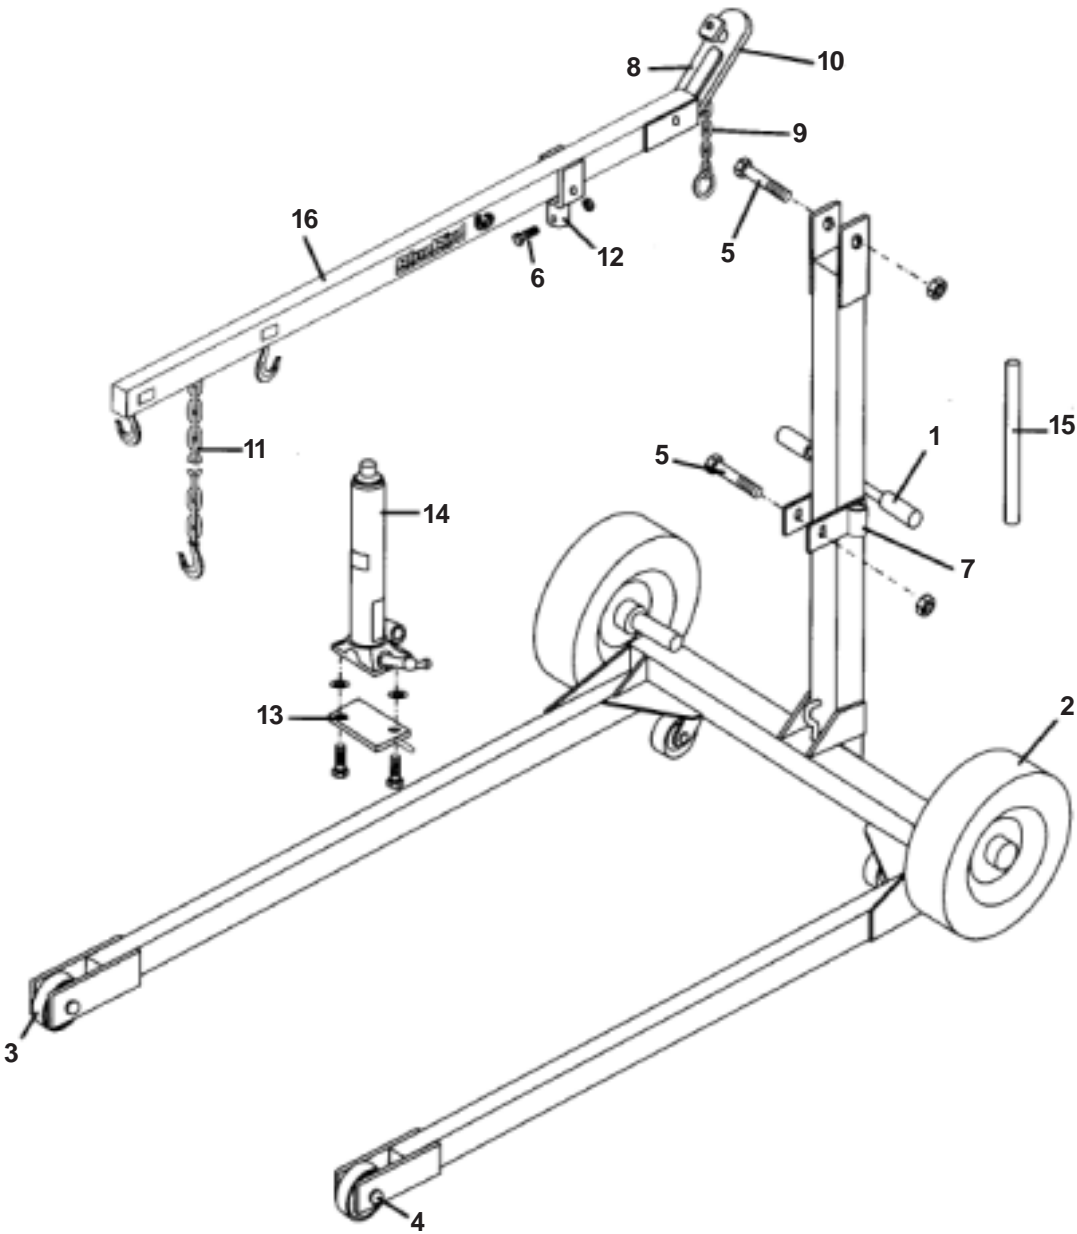

PARTS - TIP-TOW II, TIP-TOW 3000, TIP-TOW 10

PARTS - TIP-TOW II, TIP-TOW 3000, TIP-TOW 10

ITEM	PART NO.	QTY						DESCRIPTION
		TT II	Shop II	TT3000	Shop 3000	TT10	Shop 10	
1	0025	2	2	2	2			GRIP, PLASTIC 3/4" I.D.
1	4670					2	2	GRIP, PLASTIC 1" I.D.
2	0045	2		2				WHEEL, W/4.80-8 TIRE & BEARINGS
2	0022					2		WHEEL, W/5.70-8 TIRE & BEARINGS
3	0136	2	2	2	2			WHEEL, STEEL 5" O.D. X 1 5/8"
3	0021					2	2	WHEEL, STEEL 8" O.D. W/ROLLER BEARING
4	1110	2	2	2	2			BOLT KIT FOR 5" WHEEL (0136)
4	1250					2	2	BOLT KIT FOR 8" WHEEL (0021)
5	1212			2	2	2	2	BOLT KIT FOR COLUMN
5	4593	2	2					BOLT KIT FOR COLUMN
6	1211			1	1	1	1	BOLT KIT FOR SOCKET PLUNGER
6	4596	1	1					BOLT KIT FOR SOCKET PLUNGER
7	4048	1	1	1	1	1	1	JACK HANDLE RETAINING KIT
8	4522	1		1		1		COUPLER, COMPLETE W/KIT, ACCOMMODATES 2" & 2 1/2" BALL LESS CHAIN (4523)
9	4523	1		1		1		CHAIN, TOW 3/16" W/RING
10	4524	1		1		1		REPAIR KIT, COUPLER
11	4525			1	1	1	1	CHAIN, 3/8: W/SLIP HOOK CERTIFIED 5100 LBS.
11	4594	1	1					CHAIN, 5/16" SLIP HOOK
12	4435			1	1	1	1	SOCKET, PLUNGER W/BOLT KIT
13	4440			1	1	1	1	PLATE, JACK BASE W/BOLT KIT
13	4595	1	1					PLATE, JACK BASE W/BOLT KIT
14	4351	1	1					JACK, BLUEBIRD, 3T LONG RAM
14	4451			1	1	1	1	JACK, BLUEBIRD, 5T LONG RAM
15	4555	1	1	1	1	1	1	HANDLE, JACK
16	4576				1			BOOM, TT 3000, 54" LENGTH W/COUPLER, HOOKS, DECALS & CHAINS (4525 & 4523)
16	4559		1					BOOM, SHOP II, 68" LENGTH W/CHAIN, HOOKS & DECALS
16	4580	1						BOOM, TIP TOW II, 68" LENGTH W/COUPLER, HOOKS, DECALS & CHAINS (4594 & 4523)
16	4660					1		BOOM, TT 10, W/COUPLER, HOOKS DECALS & CHAINS (4525 & 4523)
16	4661						1	BOOM, SHOP 10, W/CHAINS, HOOKS & DECALS
	4354	1	1					DECAL KIT, FOR 4351 JACK 3 TON
	4455			1	1	1	1	DECAL KIT, FOR 4451 JACK 5 TON
	8504						1	DECAL KIT, SHOP 10
	8505					1		DECAL KIT, TT10
	8506	1						DECAL KIT, TT II
	8507		1					DECAL KIT, SHOP II
	8512				1			DECAL KIT, SHOP 3000
	8513			1				DECAL KIT, TT3000
	0732							PAINT, BLUE 12.5 OZ. SPRAY CAN
	0729							PAINT, BLUE 1 QT. CAN