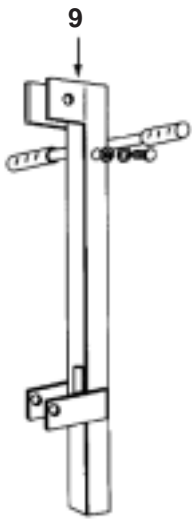

PARTS - KAYDEE 1200 & 1500

KNOCKDOWN LIFT

OPTIONAL COLUMN POST
TO COVERT TO SHORT LIFT

PARTS - KAYDEE 1200 & 1500

KNOCKDOWN LIFT

THESE PARTS ARE INTERCHANGEABLE

ITEM	PART NO.	QTY	DESCRIPTION
1	0136	2	WHEEL, STEEL 5" O.D. X 1 5/8"
	0732		PAINT, BLUE 12.5 OZ. SPRAY CAN
	0729		PAINT, BLUE 1 QT. CAN
2	1110		BOLT, 1/2" X 3 1/4" W/LOCK NUT FOR WHEEL
3	4005	1	COLUMN POST W/MOVING HANDLE, 60"
4	4018	2	CASTER, WITH 4" O.D. WHEEL
5	4035	1	SOCKET, JACK, WITH PIN
6	4040	1	PLATE, JACK BASE, WITH BOLT KIT
7	4351	1	JACK, 3 TON LONG RAM WITHOUT BASE PLATE
8	4055	1	HANDLE, JACK 21 7/8" LONG
9	4066	1	COLUMN POST WITH MOVING HANDLE, 42 3/8
10	4075	1	HANDLE, WITH GRIPS AND BOLTS
11	4100	1	CROSS-AXLE, WITH LEG LATCHES AND CASTERS
12	4101	2	LATCH KIT, WITH SPRING, CLEVIS & PINS
13	4941	1	SWIVEL, 3/8" SLIP HOOK
14	4124	2	LEG, 74 1/2" LENGTH WITH 5" WHEEL
	4180	1	ENGINE SLING, PLATED CHAIN (NOT SHOWN)

THESE PARTS ARE NOT INTERCHANGEABLE

15	4030	1	*BOOM, KD1500, 50 5/8" LENGTH W/HOOK
15	4202	1	*BOOM, KD1200, 62 5/8" LENGTH W/HOOK
	4354	1	DECAL KIT, 4351 JACK
	8508	1	DECAL KIT, KD1500SL
	8509	1	DECAL KIT, KD1500
	8510	1	DECAL KIT, KD1200
	8511	1	DECAL KIT, KD1200SL

*CAUTION: THESE UNITS MAY LOOK ALIKE, HOWEVER THEY USE DIFFERENT BOOMS. BE CERTAIN YOU ORDER THE CORRECT BOOM FOR YOUR LIFT.