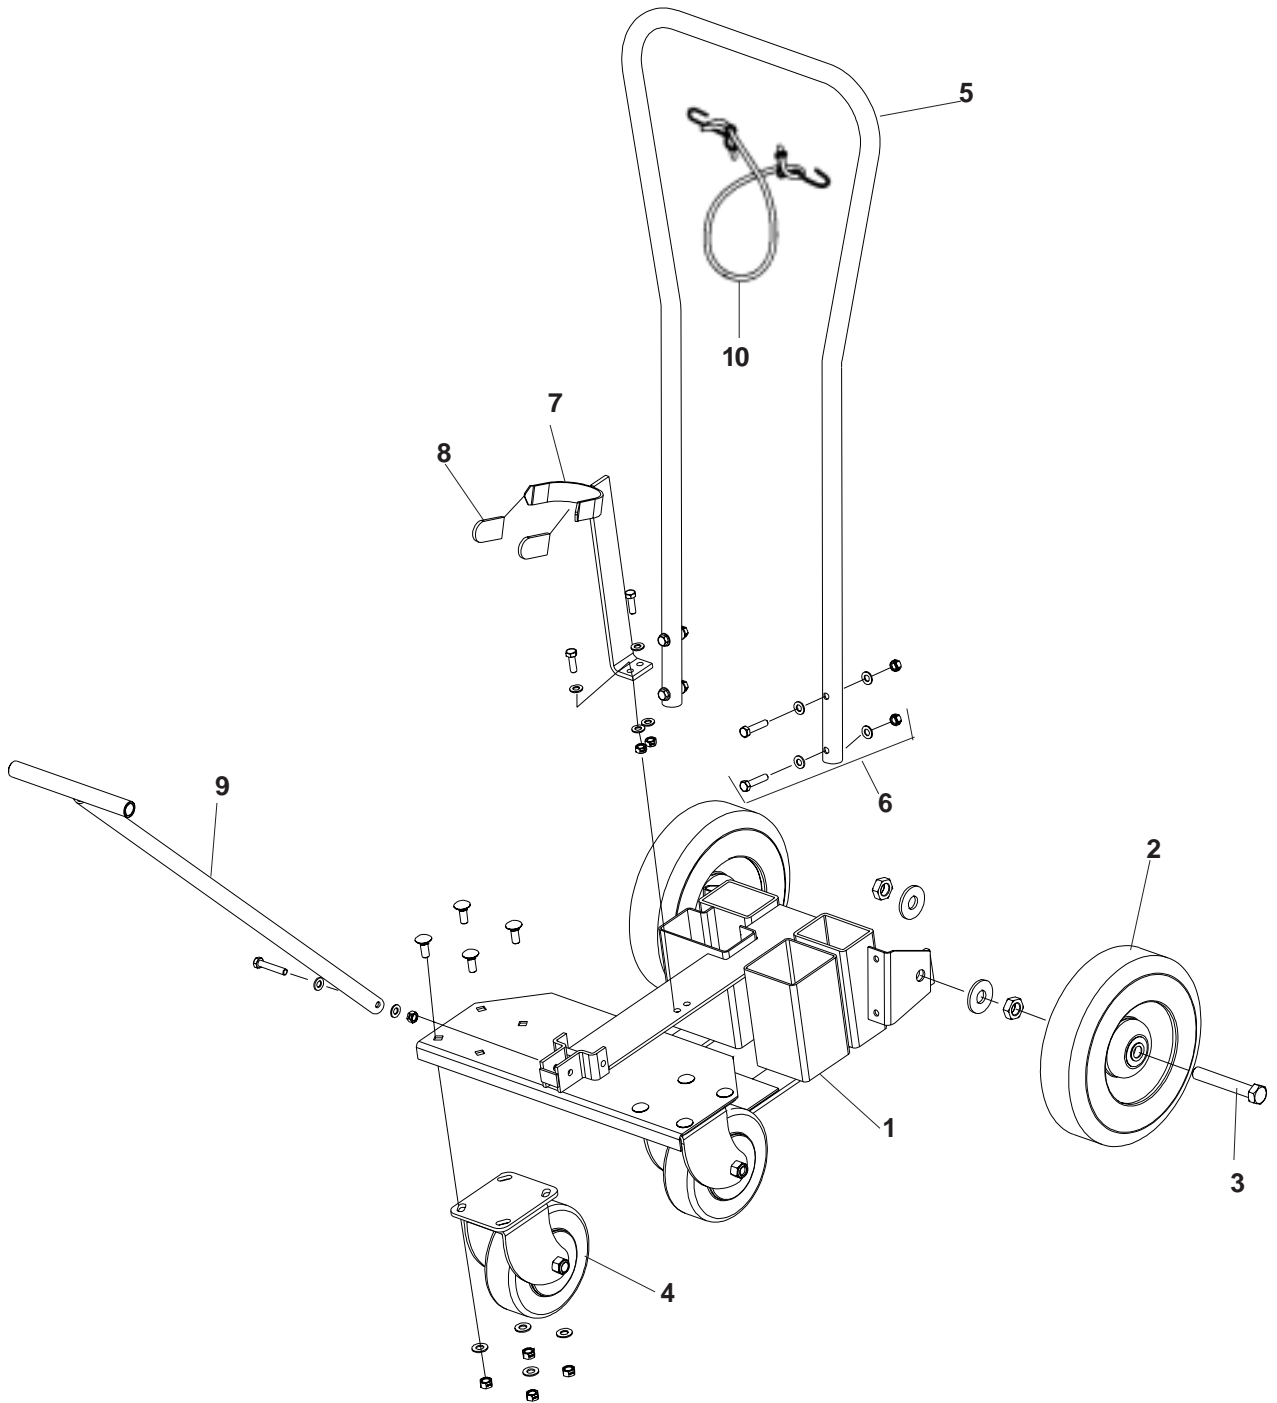

PARTS - KAYDEE 1200 & 1500

KNOCKDOWN LIFT

OPTIONAL COLUMN POST
TO COVERT TO SHORT LIFT

PARTS - KAYDEE 1200 & 1500

KNOCKDOWN LIFT

THESE PARTS ARE INTERCHANGEABLE

ITEM	PART NO.	QTY	DESCRIPTION
1	0136	2	WHEEL, STEEL 5" O.D. X 1 5/8"
	0732		PAINT, BLUE 12.5 OZ. SPRAY CAN
	0729		PAINT, BLUE 1 QT. CAN
2	1110		BOLT, 1/2" X 3 1/4" W/LOCK NUT FOR WHEEL
3	4005	1	COLUMN POST W/MOVING HANDLE, 60"
4	4018	2	CASTER, WITH 4" O.D. WHEEL
5	4035	1	SOCKET, JACK, WITH PIN
6	4040	1	PLATE, JACK BASE, WITH BOLT KIT
7	4351	1	JACK, 3 TON LONG RAM WITHOUT BASE PLATE
8	4055	1	HANDLE, JACK 21 7/8" LONG
9	4066	1	COLUMN POST WITH MOVING HANDLE, 42 3/8
10	4075	1	HANDLE, WITH GRIPS AND BOLTS
11	4100	1	CROSS-AXLE, WITH LEG LATCHES AND CASTERS
12	4101	2	LATCH KIT, WITH SPRING, CLEVIS & PINS
13	4941	1	SWIVEL, 3/8" SLIP HOOK
14	4124	2	LEG, 74 1/2" LENGTH WITH 5" WHEEL
	4180	1	ENGINE SLING, PLATED CHAIN (NOT SHOWN)

***CAUTION: THESE UNITS MAY LOOK ALIKE, HOWEVER THEY USE DIFFERENT BOOMS. BE CERTAIN YOU ORDER THE CORRECT BOOM FOR YOUR LIFT.**

PARTS - TIP-TOW II, TIP-TOW 3000, TIP-TOW 10

PARTS - TIP-TOW II, TIP-TOW 3000, TIP-TOW 10

PARTS

PARTS

ITEM	PART NO.	QTY	DESCRIPTION
1	2701	1	FRAME, KADDY
2	5053	2	WHEEL, 10" X 2.75" SEMI-PNEUMATIC, BALL BEARING
3	5054	2	BOLT KIT, WHEEL 5/8" X 4" BOLT W/ NUTS & WASHERS
4	2737	2	CASTER, 6" W/BOLT KIT
5	2718	1	HANDLE, REAR
6	2723	1	BOLT KIT, REAR HANDLE, 4 EACH 5/16" X 1 1/2" W/WASHERS & LOCK NUTS
7	2738	1	SUPPORT, JACK W/BOLT KIT
8	5009	2	PLASTIC CAP
9	2719	1	HANDLE, PULL W/BOLT WASHER & LOCK NUT
10	2734	1	STRAP, RUBBER W/HOOKS
	0732		PAINT, BLUE 12.5 OZ. SPRAY CAN
	0729		PAINT, BLUE 1 QT. CAN
	8514	1	DECAL KIT, BLUEBIRD KAYDEE KADDY