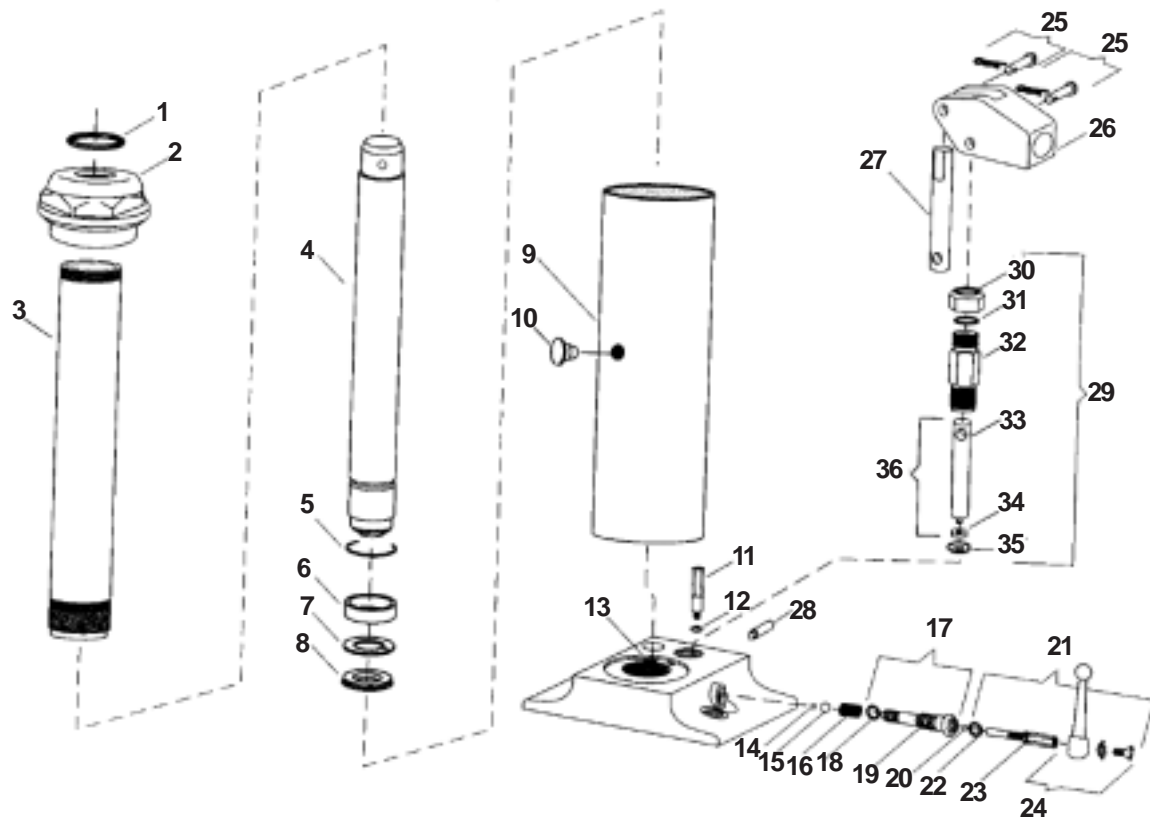

Kaydee Kaddy

PARTS - 3 TON JACK - MODEL 4351

PARTS - 3 TON JACK - MODEL 4351

ITEM	PART NO.	QTY	DESCRIPTION
1	4318	1	"O" RING, 1 7/16" O.D.
2	4319	1	TOP CAP, 3T JACK
3	4320	1	CYLINDER, 3T JACK
4	4322	1	PLUNGER, 3T JACK
5	4323	1	RING STOP
6	4324	1	RING, CUP SUPPORT
7	4325	1	SPACER, PLUNGER CUP
8	4326	1	PLUNGER CUP
9	4327	1	RESERVOIR, 3T JACK
10	4328	1	FILLER PLUG, RESERVOIR
11	6025	1	SAFETY VALVE ASSEMBLY, 3T JACK
12	6047	1	GASKET, SAFETY VALVE
13	4329	1	BASE, 3T JACK
14	6049	1	BALL, 7/32"
15	6048	1	BALL, 5/16"
16	4359	1	SPRING, VALVE
17	4330	1	HOUSING ASSEMBLY, FOR SPINDLE
18	4331	1	"O" RING, 7/16" O.D.
19	4332	1	HOUSING, FOR SPINDLE
20	4333	1	BALL, 3/16"
21	4334	1	RELEASE VALVE ASSEMBLY
22	4337	1	"O" RING, 3/8" O.D.
23	4336	1	RELEASE VALVE SPINDLE
24	6055	1	RELEASE VALVE LEVER KIT
25	4338	2	PIN KIT, BEAM
26	4339	1	BEAM, HANDLE SOCKET
27	4340	1	LINK KIT, INCLUDES ITEM 28
28	4317	1	PIN, LINK
29	4341	1	PUMP UNIT ASSEMBLY
30	4342	1	NUT, PUMP PACKING
31	4343	1	"O" RING 11/16" O.D.
32	4344	1	CYLINDER, PUMP
33	4345	1	PLUNGER, PUMP
34	4346	1	PLUNGER CUP, PUMP
35	4347	1	GASKET, PUMP
36	4348	1	PUMP PLUNGER ASSEMBLY
	4352	1	REPAIR KIT, INCLUDES ITEMS 1, 8, 12, 18, 22, 31, 34, 35
	4351	1	JACK, BLUEBIRD 3T LONG RAM
	4354	1	DECAL KIT, 4351 JACK