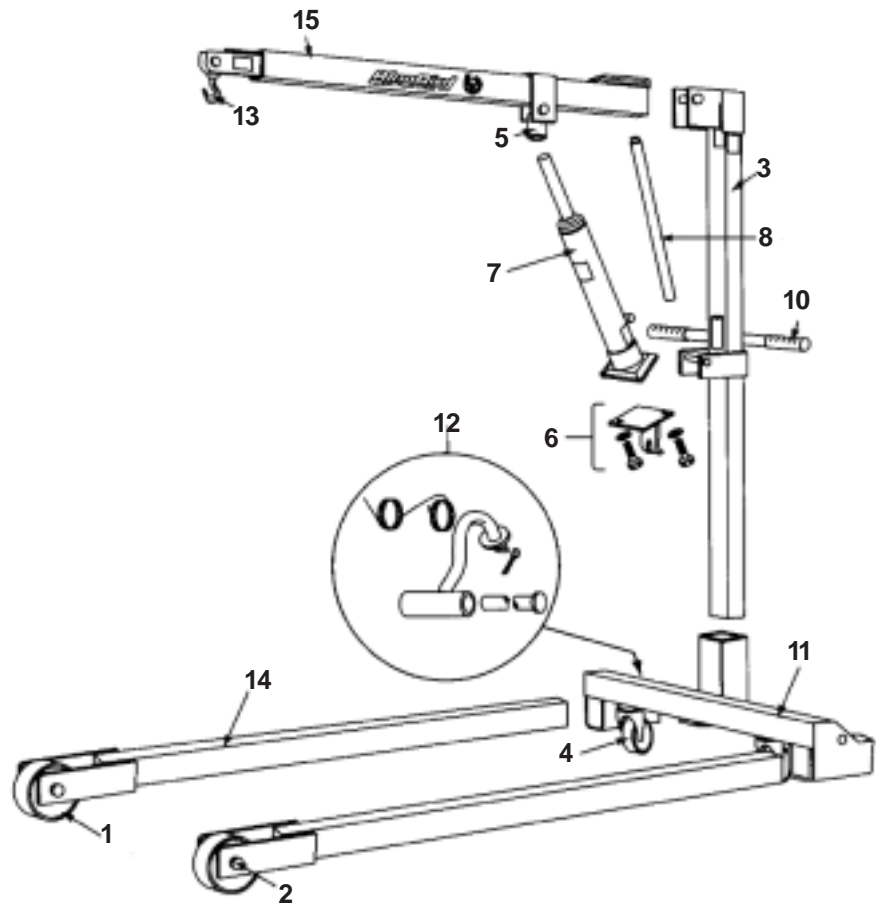

PARTS - KAYDEE 1200 & 1500

KNOCKDOWN LIFT

OPTIONAL COLUMN POST
TO COVERT TO SHORT LIFT

PARTS - KAYDEE 1200 & 1500

KNOCKDOWN LIFT

THESE PARTS ARE INTERCHANGEABLE

ITEM	PART NO.	QTY	DESCRIPTION
1	0136	2	WHEEL, STEEL 5" O.D. X 1 5/8"
	0732		PAINT, BLUE 12.5 OZ. SPRAY CAN
	0729		PAINT, BLUE 1 QT. CAN
2	1110		BOLT, 1/2" X 3 1/4" W/LOCK NUT FOR WHEEL
3	4005	1	COLUMN POST W/MOVING HANDLE, 60"
4	4018	2	CASTER, WITH 4" O.D. WHEEL
5	4035	1	SOCKET, JACK, WITH PIN
6	4040	1	PLATE, JACK BASE, WITH BOLT KIT
7	4351	1	JACK, 3 TON LONG RAM WITHOUT BASE PLATE
8	4055	1	HANDLE, JACK 21 7/8" LONG
9	4066	1	COLUMN POST WITH MOVING HANDLE, 42 3/8
10	4075	1	HANDLE, WITH GRIPS AND BOLTS
11	4100	1	CROSS-AXLE, WITH LEG LATCHES AND CASTERS
12	4101	2	LATCH KIT, WITH SPRING, CLEVIS & PINS
13	4941	1	SWIVEL, 3/8" SLIP HOOK
14	4124	2	LEG, 74 1/2" LENGTH WITH 5" WHEEL
	4180	1	ENGINE SLING, PLATED CHAIN (NOT SHOWN)