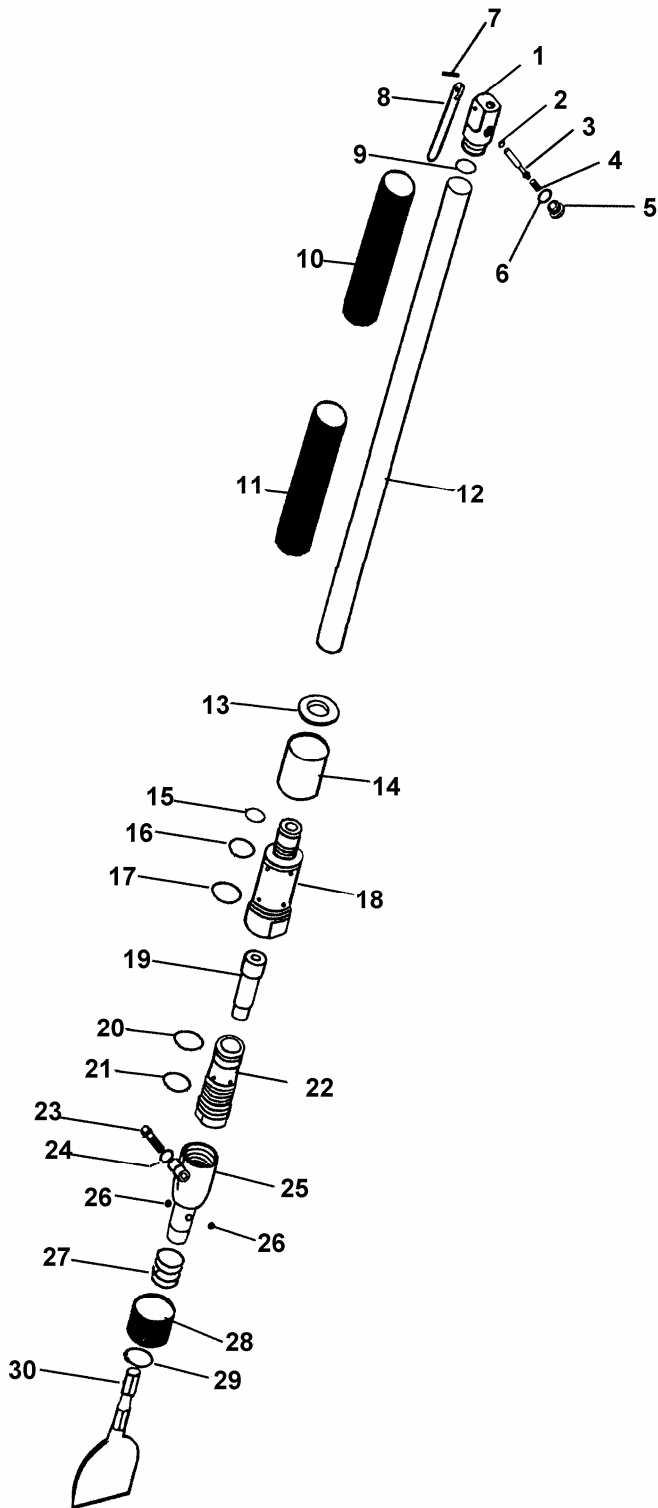

# KS1 Redline Lightweight Floor Scraper

## Parts List

Item	Kent P/N	Description
1	K19964	Throttle Body (Bare)
	K19965	Throttle Body Assembly · Includes Items 1 ~ 8
2	K19974	Throttle Valve "O"-Ring
3	K19982	Throttle Valve
4	K19975	Throttle Valve Spring
5	K19976	Throttle Valve Plug
6	K19977	Throttle Plug "O"-Ring
7	K19971	Split Pin
8	K19983	Throttle Lever
9	K19984	Connecting Pipe "O"-Ring
10	K19981	Rubber Throttle Grip
11	K19980	Rubber Handle Grip
12	K19986	Connecting Pipe
13	K19979	Exhaust Sleeve Cap
14	K19978	Exhaust Sleeve
15	K19984	Connecting Pipe "O"-Ring
16	K19972	Exhaust Sleeve "O"-Ring
17	K19973	Exhaust Sleeve "O"-Ring
18	K19966	Cylinder Body
19	K19968	Piston
20	K19969	Cylinder Sleeve "O"-Ring
21	K19970	Cylinder Sleeve "O"-Ring
22	K19967	Cylinder Sleeve
23	K19992	Front Head Bolt
24	K19993	Front Head Bolt Washer
25	K19987	Front Head
26	K19989	Retainer Balls (2)
27	K19990	Retainer Spring
28	K19991	Retainer Body
29	K19988	Retainer Snap Ring
30	K19994	4" Chisel Bit
NS	K19844	4" Yoke
NS	K19845	4" Blade Tool
NS	K19846	8" Blade Tool
NS	K19847	12" Blade Tool