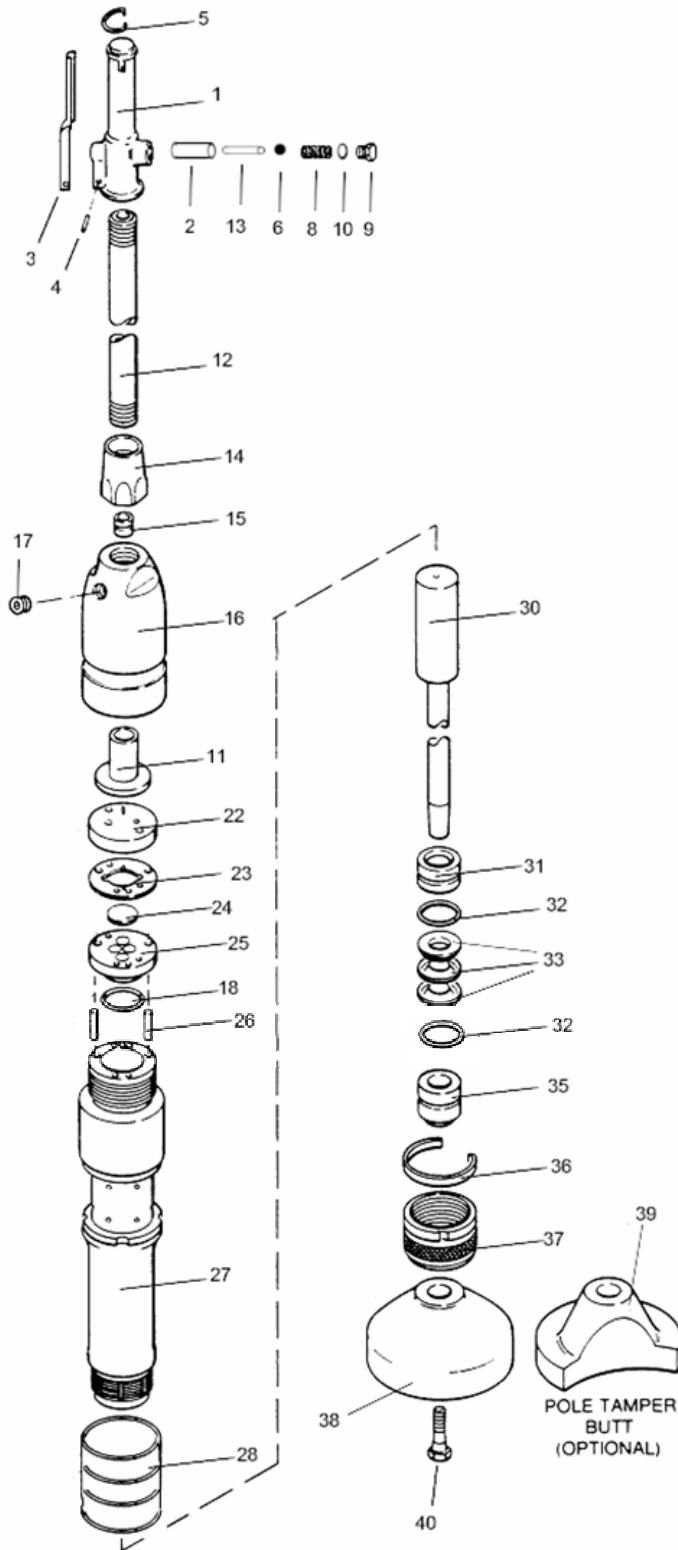

# K6R Redline Tamper

## Parts List

Item	Kent P/N	Description
1	K02302	Throttle Body Complete
2	K18480	Throttle Valve Bushing
3	K00604	Throttle Lever
4	K00605	Throttle Lever Fulcrum Pin
5	K09648	Throttle Lever Lock Clip
6	K18481	Throttle Ball (New Style)
8	K18482	Throttle Valve Spring (New)
9	K18483	Throttle Valve Plug (New)
10	K04290	Throttle Valve Plug O-Ring
11	K04292	Oil Reservoir End Cap
12	K04410	Connecting Pipe
13	K18484	Push Pin Inc. K04283 (New)
14	K04258	Connecting Pipe Nut
15	K04259	Oil Control Bushing
16	K04271	Backhead
17	K04282	Oil Plug
18	K01171	Lower Valve Block O-Ring
22	K04268	Upper Valve Block
23	K04261	Center Plate
24	K04500	Valve Disk
25	K04260	Lower Valve Block
26	K04280	Valve Dowel Pin (2)
27	K04272	Barrel
28	K04263	Exhaust Deflector (Rubber)
30	K04266	Plunger
31	KBM04265	Upper Guide Bushing
32	K01114	Guide Bushing O-Ring (2)
33	K04287	Plunger Packing Set
35	KBM04286	Lower Guide Bushing
36	K04279	Packing Nut Lock Clip
37	K04264	Packing Nut
38	K04316	6" Malleable Iron Butt
39	K01642	Pole Tamper Butt
40	K04267	Clamp Screw